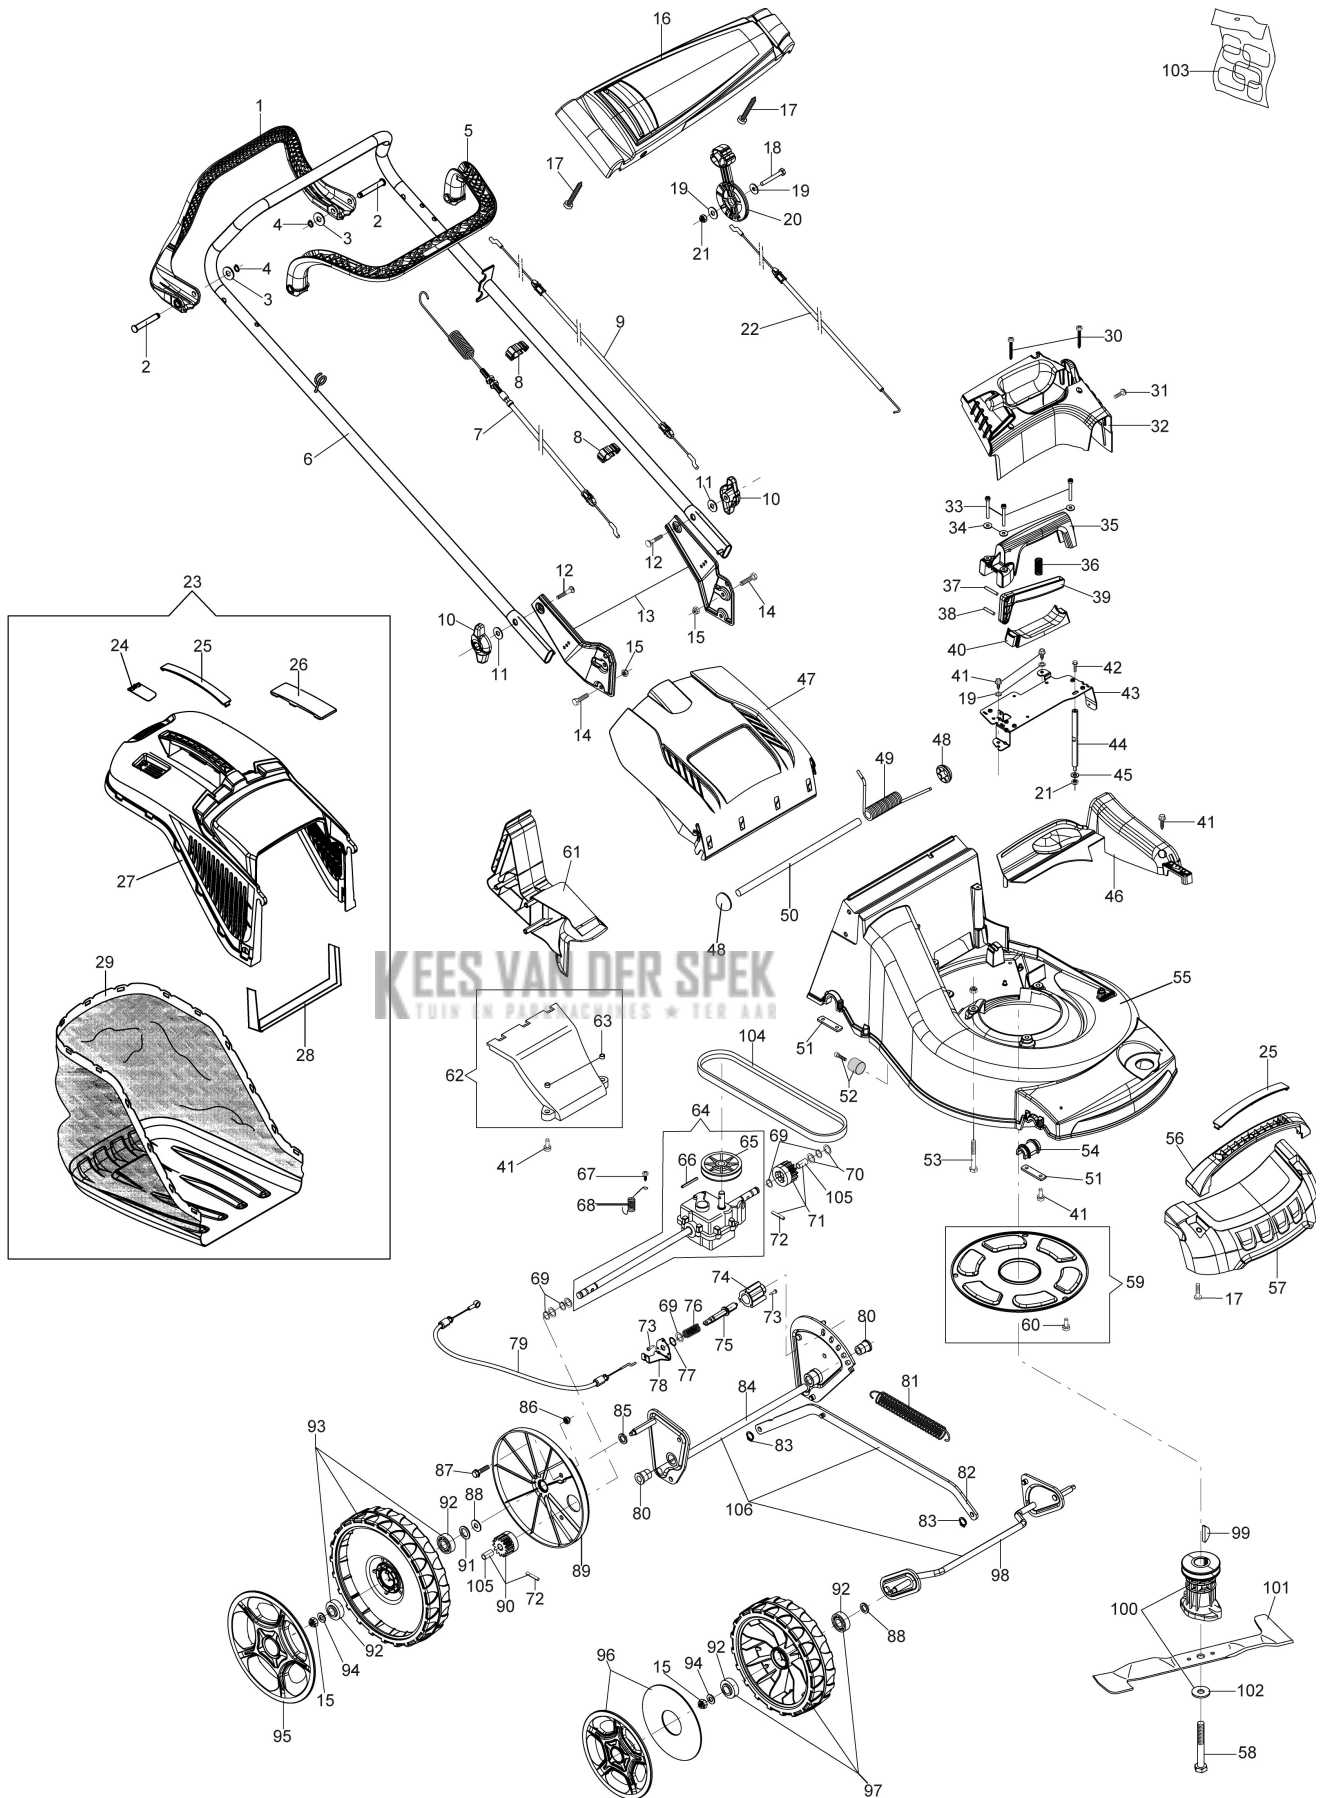

## Illustratie Illustrated parts list

Ref.Nu	Qty	Part number	Description	Validity from	Validity till	Notes	Bulletin
1	1	66060398BR	Traction lever				
2	2	66060381BR	Pin				
3	2	3064037	Washer				
4	2	3024006	Snap ring				
5	1	66060316AR	Brake lever				
6	1	66060502R	Handlebar				
7	1	66060508R	Traction cable				
8	2	66060231	Band				
9	1	66060506R	Brake cable				
10	2	66060620R	Knob				
11	2	3916008R	Washer				
12	2	3910015R	Screw				
13	1	66060394	Support set				
14	4	3906066R	Screw				
15	8	3914010R	Nut				
16	1	66070128	Dashboard				
17	4	3960072	Screw				
18	1	3910019	Screw				
19	4	3918009R	Washer				
20	1	66070341R	Throttle lever				
21	2	3914006R	Nut				
22	1	66060518R	Throttle cable				
23	1	66060528A	Grassbag kit				
24	1	66070521R	Shutter				
25	2	66070522R	Cover				
26	1	66070466R	Lock				
27	1	66062112R	Frame				
28	1	66060256R	Support				
29	1	66060623R	Grassbag				
30	2	3979018R	Screw				
31	1	3960137R	Screw				
32	1	66060490R	Cover				
33	3	3933063R	Screw				
34	3	3918005R	Washer				
35	1	66070533R	Handle				
36	1	66070550R	Spring				
37	1	3022035R	Plug				
38	1	3022033R	Plug				
39	1	66070534R	Lever				
40	1	66070539R	Lock				
41	14	3960031R	Screw				
42	1	301000042R	Screw				
43	1	66060467R	Support				
44	1	66060440R	Pin				
45	1	3916006R	Washer				
46	1	66060468R	Cover				

## Illustratie Illustrated parts list

---

Ref.Nu	Qty	Part number	Description	Validity from	Validity till	Notes	Bulletin
92	8	3035023R	Bearing				
93	2	66070721R	Complete wheel			D.280	
94	4	3916008R	Washer				
95	2	66070888R	Wheel cover				
96	2	66070885R	Wheel cover				
97	2	66070722R	Complete wheel			D.200	
98	1	66060548R	Front axle				
99	1	8202126R	Key				
100	1	66060131	Hub Ø22,2mm				
101	1	66060413R	Mulching blade 53				
102	1	66060384R	Washer				
103	1	66060674	Labels kit				
104	1	3047028R	Belt				
105	2	66060415R	Bushing				
106	1	66060558R	Axle kit				