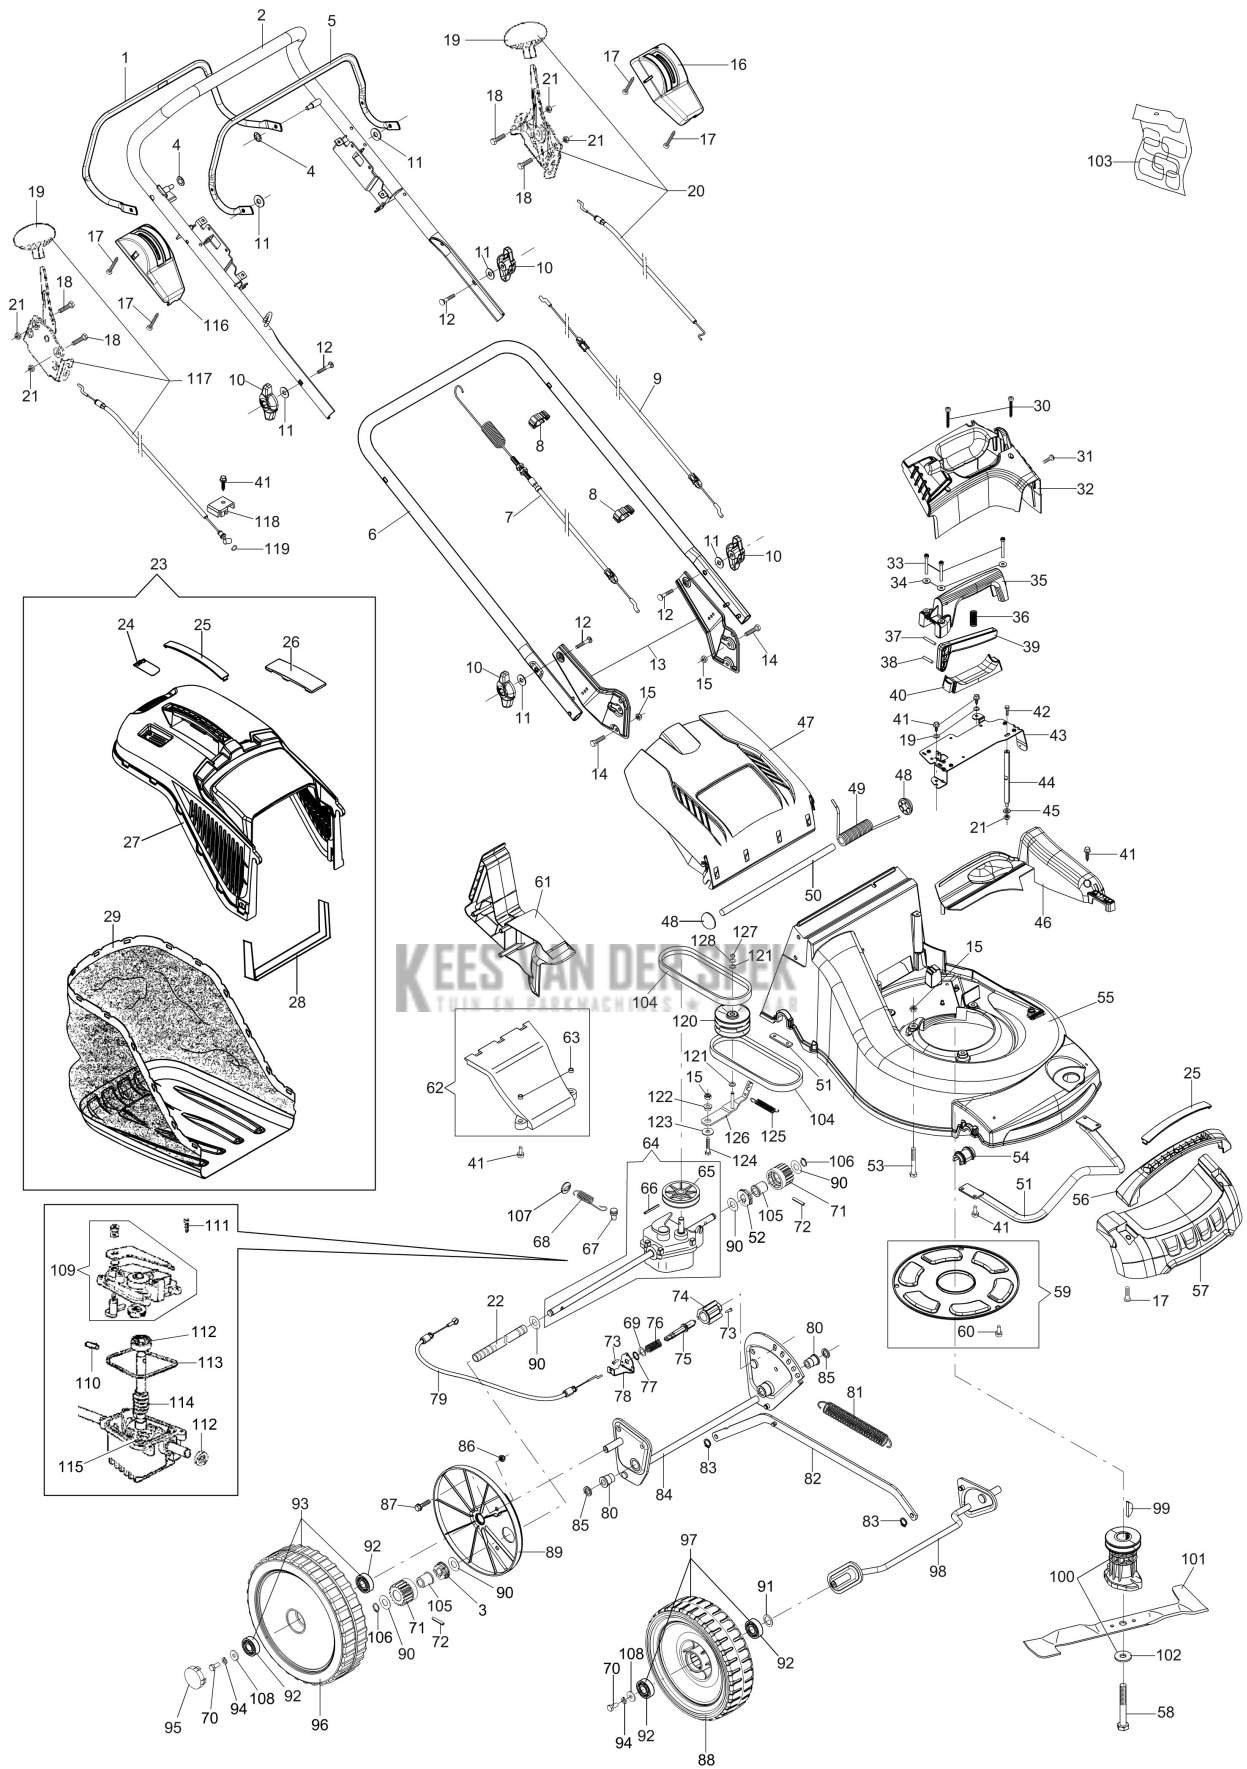

AR 53 VBD ALUMINIUM PRO (2018) Lawnmower

Documenten

[Illustrated parts list](#)

KEES VAN DER SPEK
TUIN EN PARKMACHINES * TER AAR

Illustratie Illustrated parts list

Illustratie Illustrated parts list

Ref.Nu	Qty	Part number	Description	Validity from	Validity till	Notes	Bulletin
1	1	66060583R	Traction lever				
2	2	66060592AR	Upper handle				
3	1	8202070AR	Clamp right				
4	2	3045033R	Retainer washer				
5	1	66060106R	Brake lever				
6	1	66060574AR	Lower handle				
7	1	8202031ER	Traction cable				
8	2	66060231	Band				
9	1	66060585R	Engine break cable				
10	4	66060620R	Knob				
11	6	3916008R	Washer				
12	4	3910015R	Screw				
13	1	66060394	Support set				
14	4	3906066R	Screw				
15	8	3914010R	Nut				
16	1	8203347R	Dashboard				
17	2	3960016R	Screw				
18	2	3806021AR	Screw				
19	1	8203419R	Knob				
20	1	66060596R	Complete throttle				
21	2	3914003R	Nut				
22	1	66060582R	Sheath				
23	1	66060528A	Grassbag kit				
24	1	66070521R	Shutter				
25	2	66070522R	Cover			Rosso ; Red	
26	1	66070466R	Lock				
27	1	66062112R	Frame				
28	1	66060256R	Support				
29	1	66060623R	Grassbag			Logo Efco	
30	2	3979018R	Screw				
31	1	3960137R	Screw				
32	1	66060490R	Cover				
33	3	3933063R	Screw				
34	3	3918005R	Washer				
35	1	66070533R	Handle				
36	1	66070550R	Spring				
37	1	3022035R	Plug				
38	1	3022033R	Plug				
39	1	66070534R	Lever				
40	1	66070539R	Lock				
41	14	3960031R	Screw				
42	1	301000042R	Screw				
43	1	66060467R	Support				
44	1	66060440R	Pin				
45	1	3916006R	Washer				
46	1	66060468R	Cover				