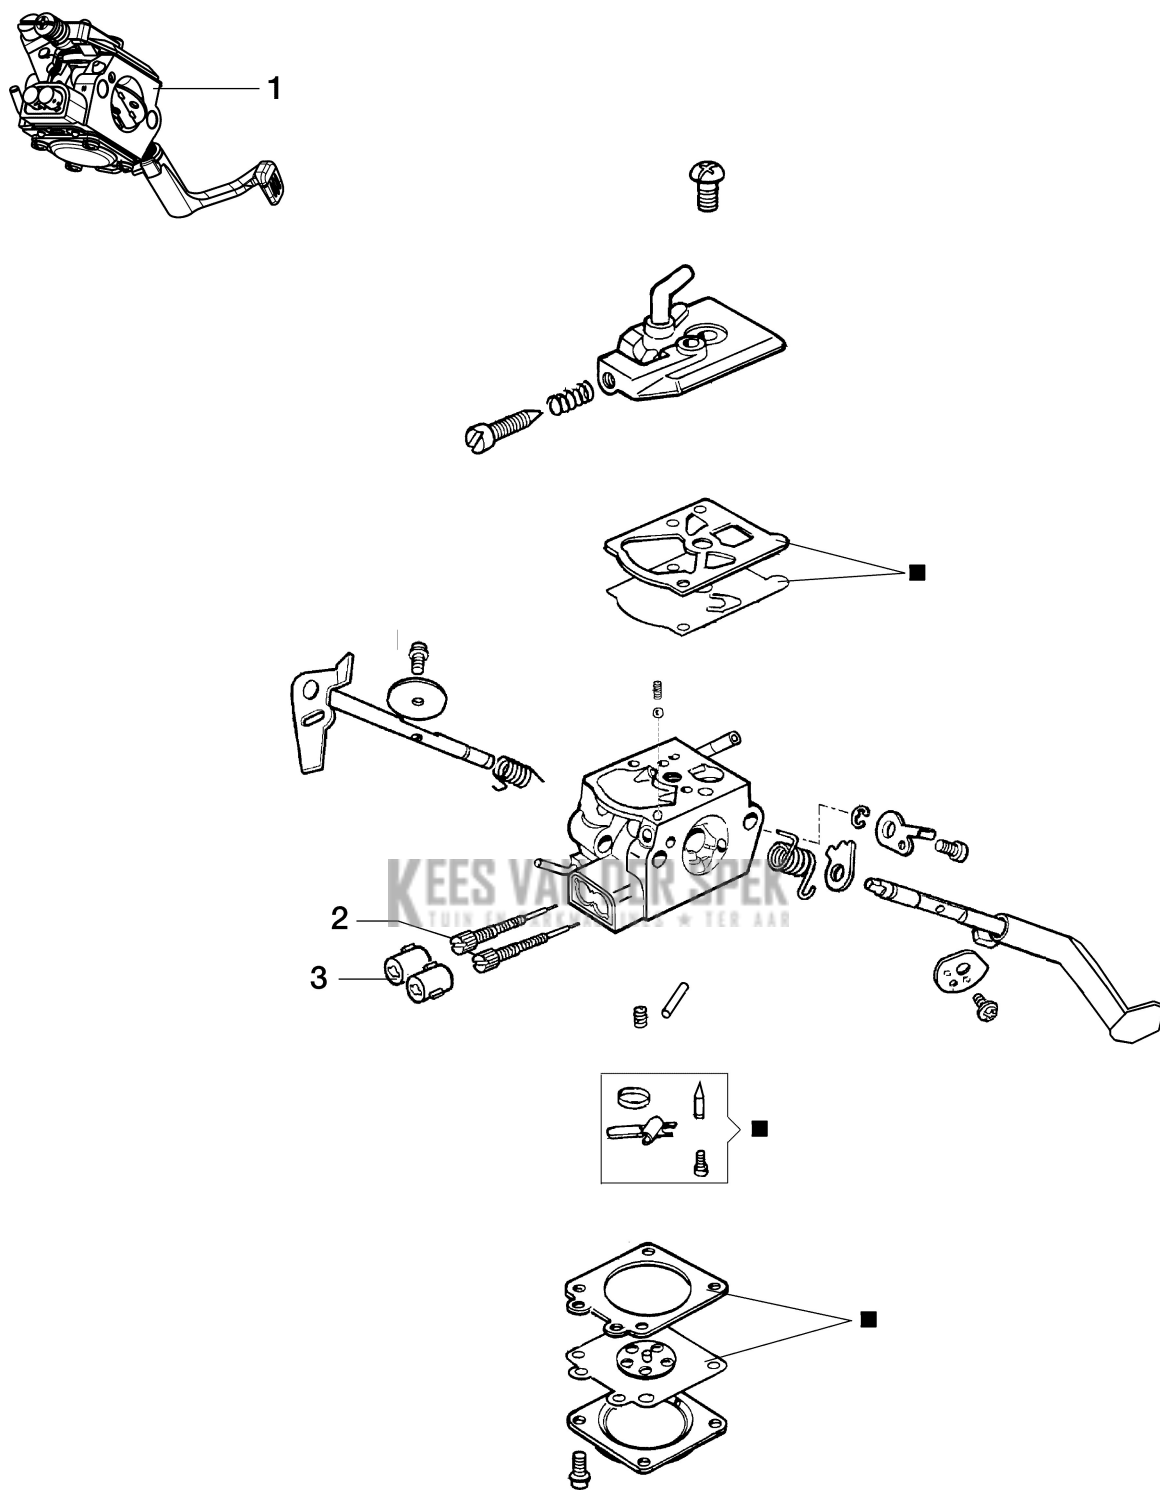

■ 4 — KIT RIPARAZIONE
REPAIR KIT

Illustratie Carburettor

Ref.Nu	Qty	Part number	Description	Validity from	Validity till	Notes	Bulletin
1	1	2318265R	Carburetor				
2	2	2318837	Screw H				
3	2	2318867R	Caps-lock				
4	1	2318671	Repair kit				

KEES VAN DER SPEK
TUIN EN PARKMACHINES * TER AAR