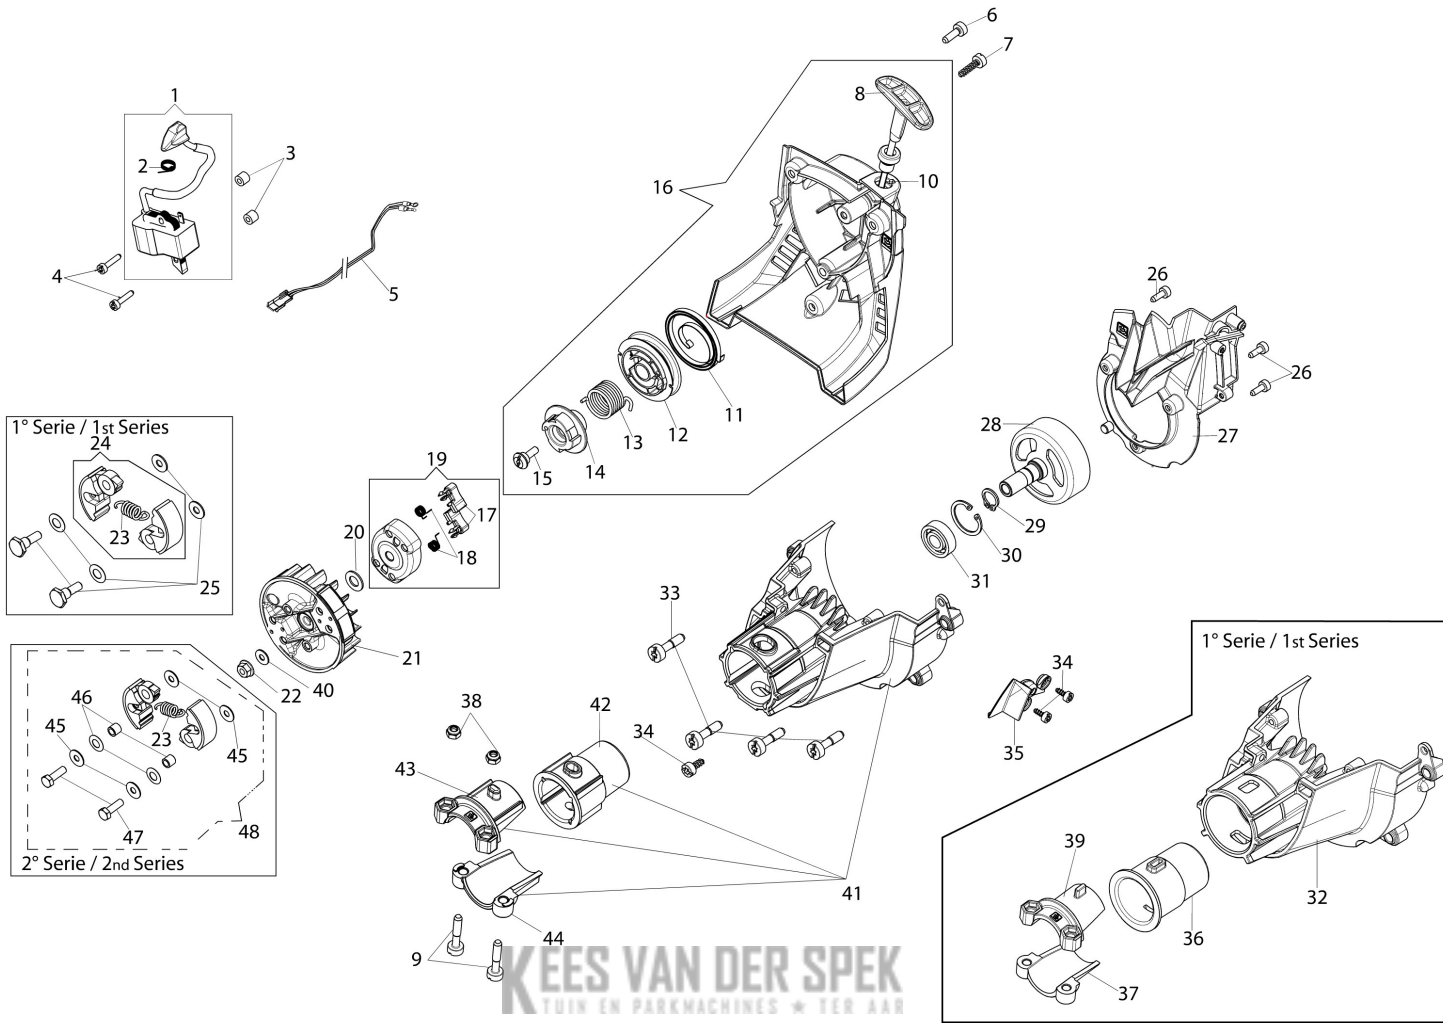

Illustratie Starter assy and clutch

Illustratie Starter assy and clutch

Ref.Nu	Qty	Part number	Description	Validity from	Validity till	Notes	Bulletin
1	1	2501002R	Ignition coil				
2	1	50050127	Spring				
3	2	50160218AR	Spacer				
4	2	3891020R	Screw				
5	1	61370059R	Cable				
6	3	3891038R	Screw				
7	1	3893060R	Screw				
8	1	61370082BR	Handle				
9	2	3891050R	Screw				
10	1	61370024R	Rope				
11	1	61070036R	Spring				
12	1	61370022AR	Starter pulley				
13	1	61370237R	Spring				
14	1	61370023R	Sprocket				
15	1	50160024	Screw				
16	1	61370231AR	Starter assy			Rosso; Red	
17	2	61370014R	Pawl				
18	2	61070039R	Spring				
19	1	61370013R	Clutch driver				
20	1	3064034	Washer				
21	1	58070133R	Flywheel				
22	1	3912014R	Nut				
23	1	61070090R	Spring				
24	1	61070091AR	Clutch		SN 9337119999		BT6-106-03/17
25	1	61370257	Kit pin + Belleville washer + spacer ring		SN 9337119999		BT6-106-03/17
26	3	3891009R	Screw				
27	1	61370090R	Flange				
28	1	61170050CR	Clutch drum				
29	1	3024012R	Snap ring				
30	1	3025019	Ring				
31	1	3035023R	Bearing				
32	1	61370556	Starter case set		SN 9336419999		BT6-105-09/16
33	4	3891046R	Screw				
34	3	3893009R	Screw				
35	1	61370091AR	Cover				
36	1	61370030R	Sleeve		SN 9336419999		BT6-105-09/16
37	1	61370028AR	Adaptor		SN 9336419999		BT6-105-09/16
38	2	3914003R	Nut				
39	1	61370029AR	Adaptor		SN 9336419999		BT6-105-09/16
40	1	3819031R	Washer				
41	1	61370556	Starter case set	SN 9336420001			BT6-105-09/16
42	1	61370527R	Sleeve	SN 9336420001			BT6-105-09/16
43	1	61370526R	Adaptor	SN 9336420001			BT6-105-09/16
44	1	61370525R	Adaptor	SN 9336420001			BT6-105-09/16
45	4	3918007R	Washer	SN 9337120001			BT6-106-03/17