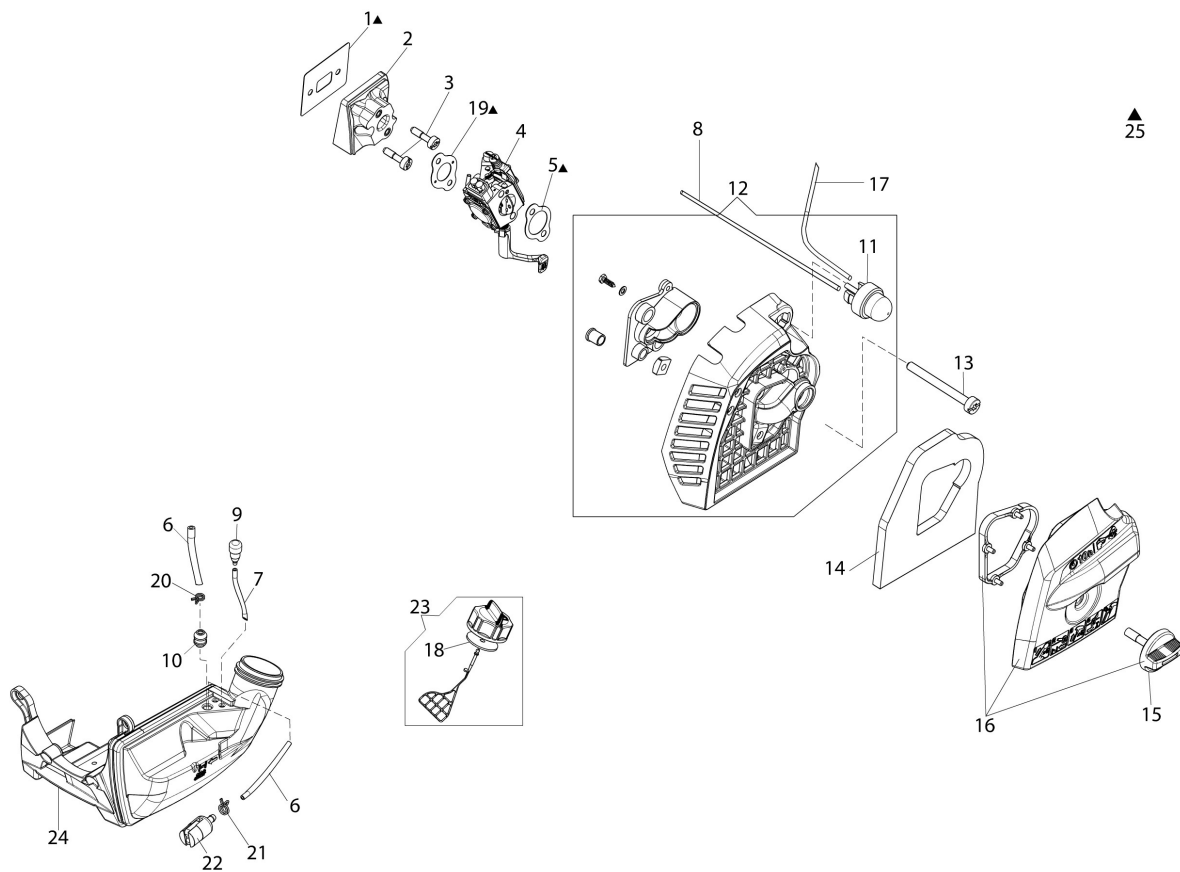

KEES VAN DER SPEK
TUIN EN PARKMACHINES * TER AAR

Illustratie Air filter

Ref.Nu	Qty	Part number	Description	Validity from	Validity till	Notes	Bulletin
1	1	58070025AR	Gasket				
2	1	61370001R	Insulator				
3	2	3891046R	Screw				
4	1	2318265R	Carburetor				
5	1	56570058R	Gasket				
6	1	3073017R	Tube				
7	1	61370552R	Tube				
8	1	61370553R	Tube				
9	1	61070011AR	Breather valve				
10	1	4161211R	Bush				
11	1	2318817R	Air purge				
12	1	61372008AR	Filter support			Grigio; Grey	
13	2	3891063R	Screw				
14	1	61370005R	Air filter				
15	1	61370008R	Knob				
16	1	61370258A	Filter cover kit			Grigio; Grey	
17	1	61380112R	Tube				
18	1	61070006R	Gasket				
19	1	61200196AR	Gasket				
20	1	3059026	Band				
21	1	4098377R	Band				
22	1	094600450R	Fuel filter				
23	1	61372003R	Tank cap				
24	1	61370076R	Tank			Rosso; Red	
25	1	61370255	Gasket set				

KEES VAN DER SPEK
TUIN EN PARKMACHINES * TER AAR