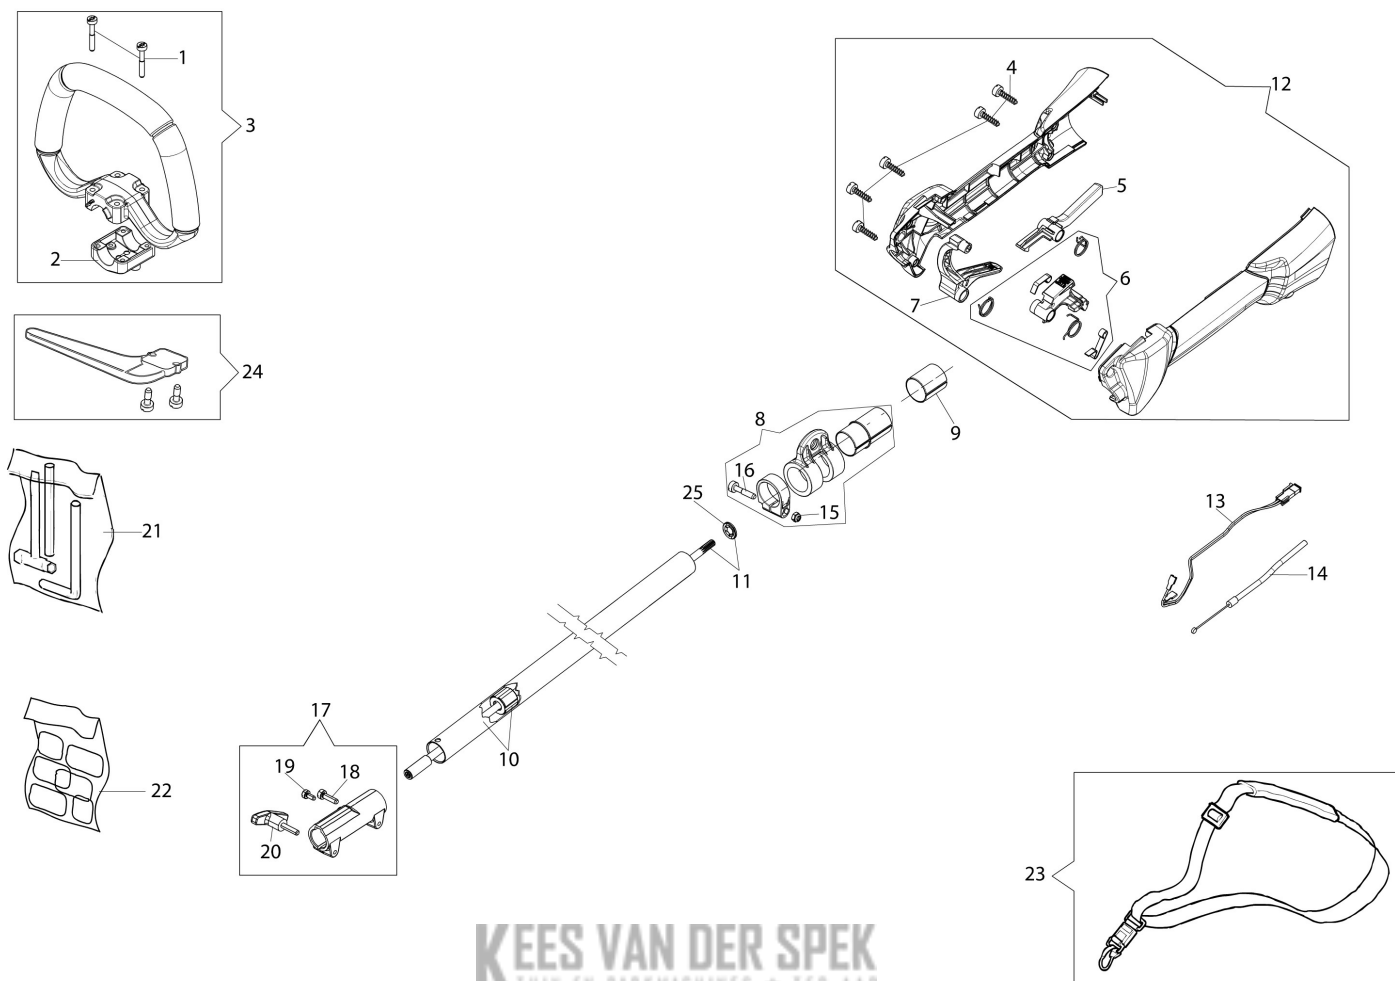

KEES VAN DER SPEK
TUIN EN PARKMACHINES * TER AAR

Illustratie Transmission

Ref.Nu	Qty	Part number	Description	Validity from	Validity till	Notes	Bulletin
1	4	3891054R	Screw				
2	1	61370183R	Clamp				
3	1	61370271	Handle			Grigio; Grey	
4	5	3893060R	Screw				
5	1	61370043R	Lever				
6	1	61370260	Lever group				
7	1	61370044AR	Throttle lever				
8	1	61370134R	Band				
9	1	61370198R	Spacer				
10	1	61370482AR	Tube Ø24				
11	1	61370495	Complete drive shaft Ø7				
12	1	61370270A	Complete handle			Grigio; Grey	
13	1	61370032AR	Cable	SN 9335520001			BT3-128-03/16
14	1	61370220AR	Throttle cable				
15	1	3914003R	Nut				
16	1	3801015R	Screw				
17	1	61372100R	Joint				
18	1	3891086R	Screw				
19	1	3891036R	Screw				
20	1	61370323R	Knob				
21	1	61370214R	Tool kit				
22	1	61370465	Labels kit				
23	1	4160463AR	Single harness				
24	1	61370269	Guard kit				
25	1	3045034R	Retainer washer				

KEES VAN DER SPEK
TUIN EN PARKMACHINES * TER AAR