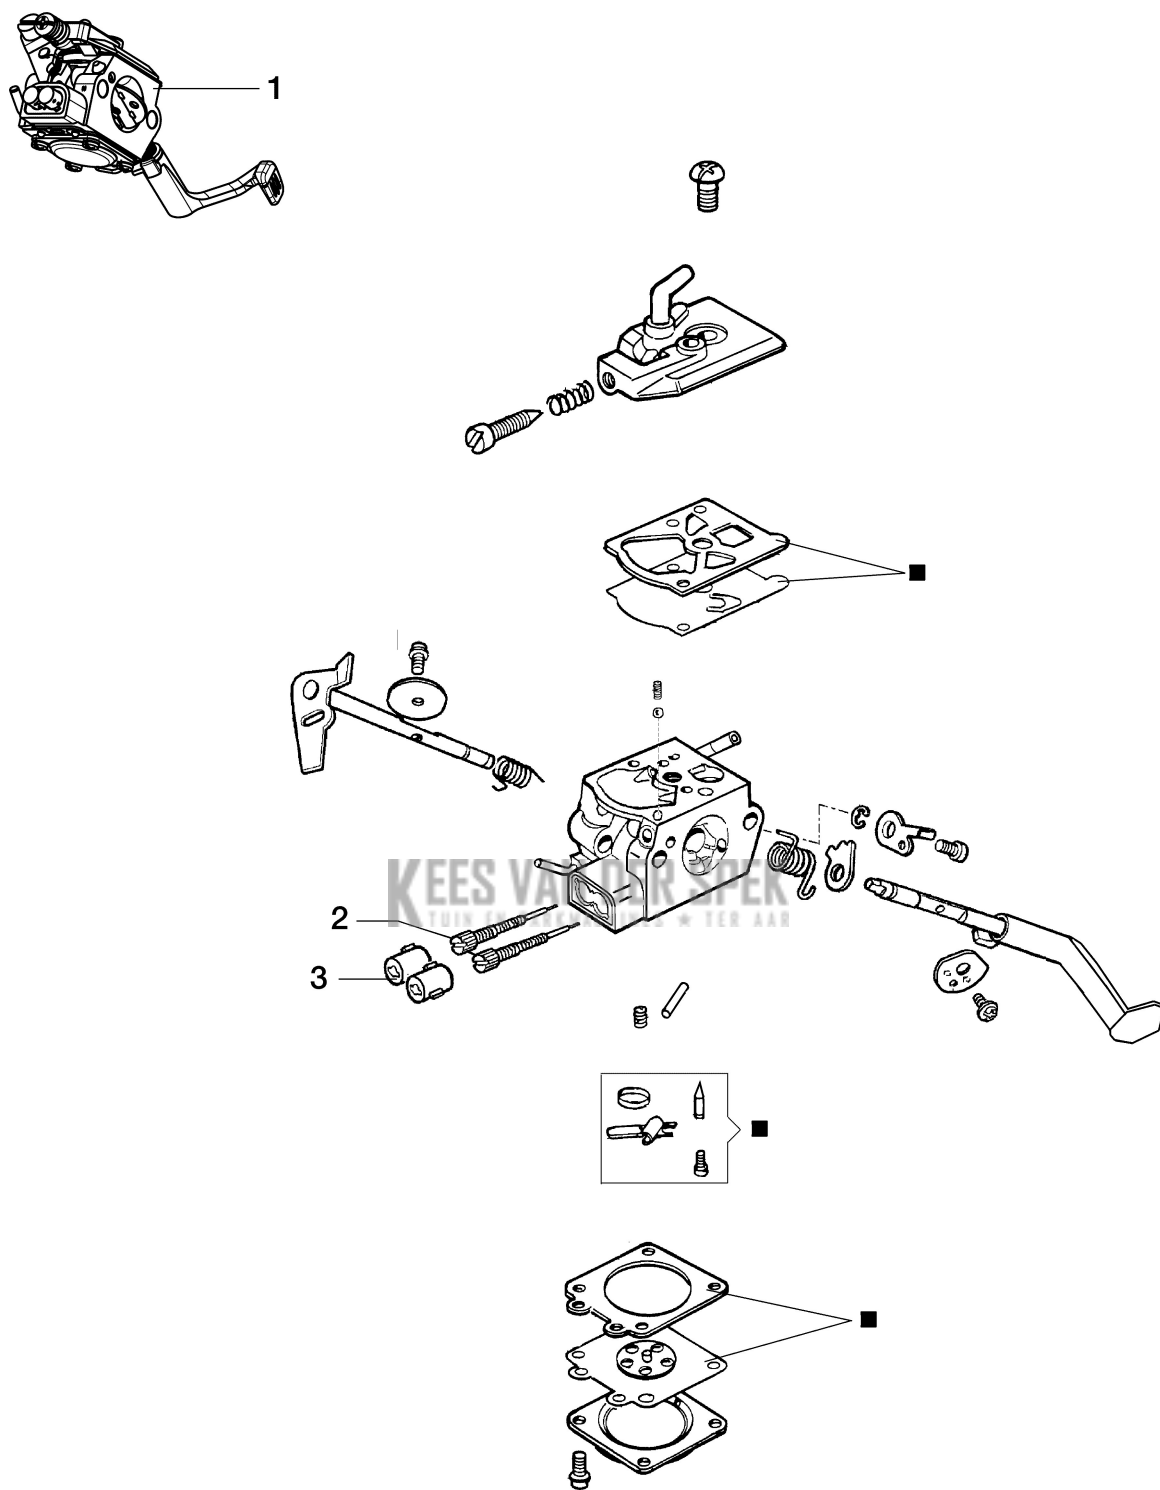

■ 4 — KIT RIPARAZIONE
REPAIR KIT

Illustratie Carburettor

Ref.Nu	Qty	Part number	Description	Validity from	Validity till	Notes	Bulletin
1	1	2318265R	Carburetor				
2	2	2318837	Adjust. screw				
3	2	2318867R	Caps-lock				
4	1	2318671	Repair kit				

KEES VAN DER SPEK
TUIN EN PARKMACHINES * TER AAR