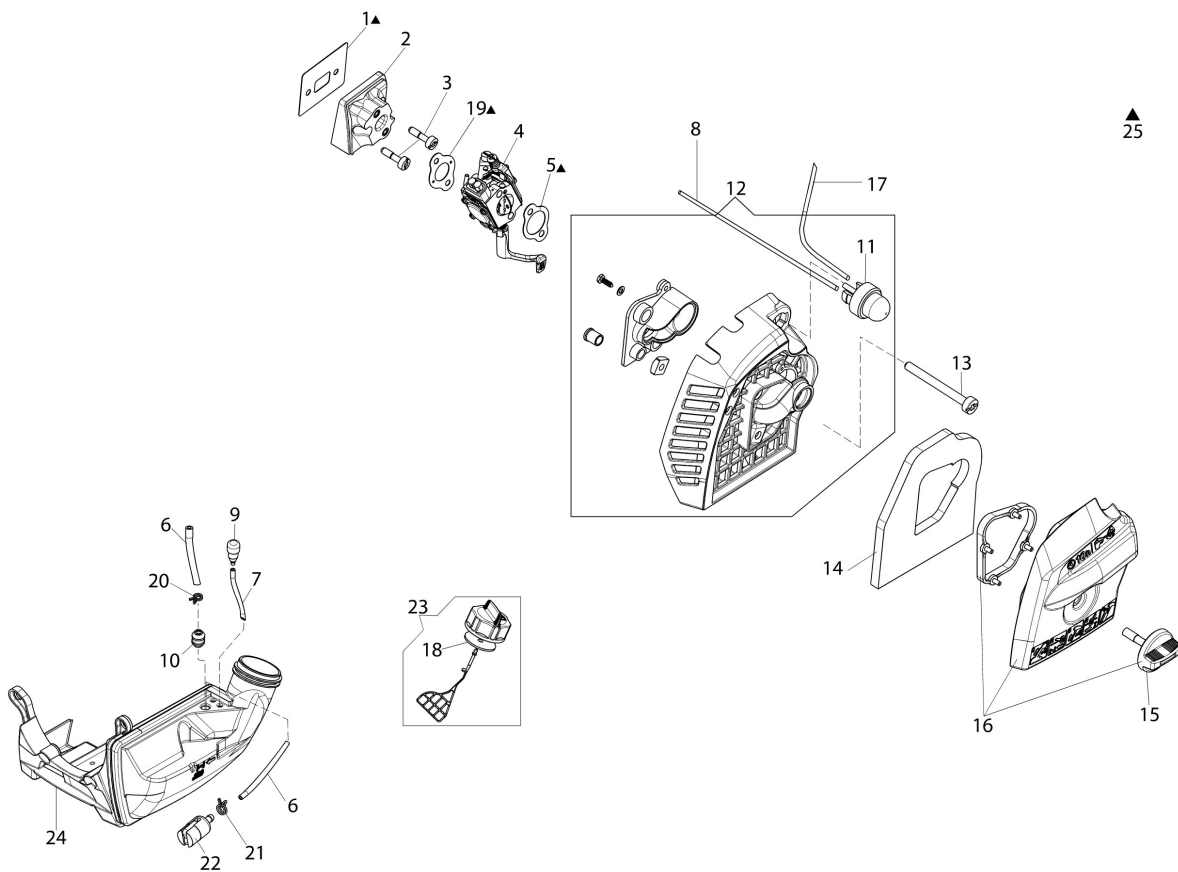

KEES VAN DER SPEK
TUIN EN PARKMACHINES * TER AAR

Illustratie Air filter

Ref.Nu	Qty	Part number	Description	Validity from	Validity till	Notes	Bulletin
1	1	58070025AR	Gasket				
2	1	61370001R	Insulator				
3	2	3891046R	Screw				
4	1	2318265R	Carburetor				
5	1	56570058R	Gasket				
6	1	3073017R	Tube				
7	1	61370552R	Tube				
8	1	61370553R	Tube				
9	1	61070011AR	Breather valve				
10	1	4161211R	Bush				
11	1	2318817R	Air purge				
12	1	61372008AR	Filter support				
13	2	3891063R	Screw				
14	1	61370005R	Air filter				
15	1	61370008R	Knob				
16	1	61370258A	Filter cover kit				
17	1	61380112R	Tube				
18	1	61070006R	Gasket				
19	1	61200196AR	Gasket				
20	1	3059026	Band				
21	1	4098377R	Band				
22	1	094600450R	Fuel filter				
23	1	61372003R	Tank cap				
24	1	61370076R	Tank				
25	1	61370255	Gasket set				

Rosso; Red