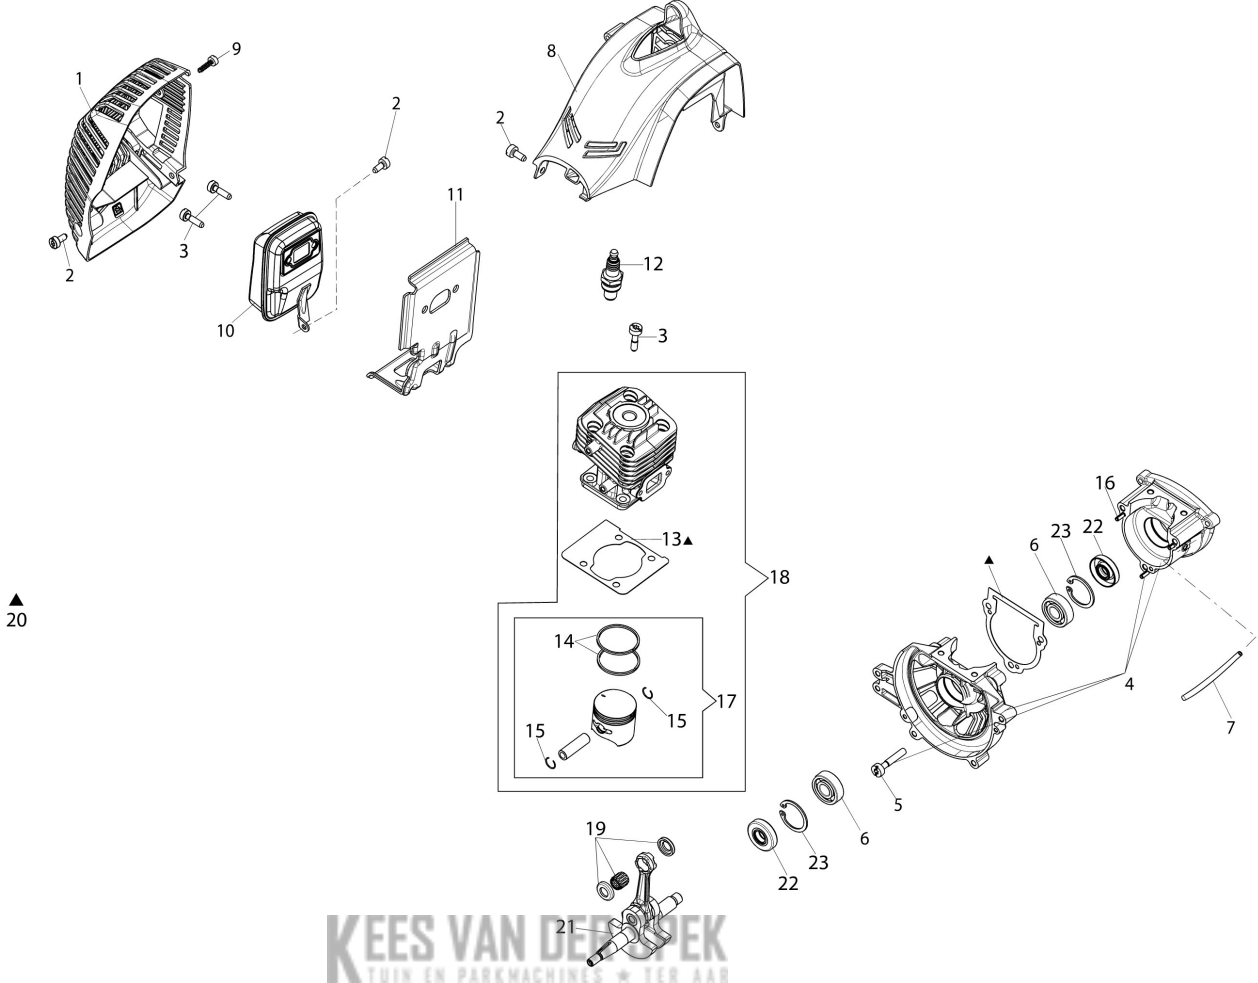

Illustrated part list (Head "Load & Go" D.130)

Illustrated parts list (Head "Speed&Go")

KEES VAN DER SPEK
TUIN EN PARKMACHINES * TER AAR

Illustratie Engine

Ref.Nu	Qty	Part number	Description	Validity from	Validity till	Notes	Bulletin
1	1	61370302R	Guard			Grigio; Grey	
2	4	3891036R	Screw				
3	6	3891048R	Screw				
4	1	61370085R	Crankcase assy				
5	3	3891051R	Screw				
6	2	3034007R	Bearing				
7	1	094600126	Tube				
8	1	61370189R	Cover			Rosso; Red	
9	1	3893060R	Screw				
10	1	56600036R	Complete muffler				
11	1	61370571R	Deflector				
12	1	3055112	Spark plug				
13	1	58070011R	Gasket				
14	2	61370575R	Piston ring				
15	2	58070166BR	Ring				
16	5	61280044R	Plug				
17	1	61370605	Piston assy Ø32				
18	1	61370606	Complete cylinder Ø32				
19	1	61370254	Set roller cage and washer				
20	1	61370255	Gasket set				
21	1	58070045R	Shaft				
22	2	3050042R	Seal ring				
23	2	3025018R	Ring				