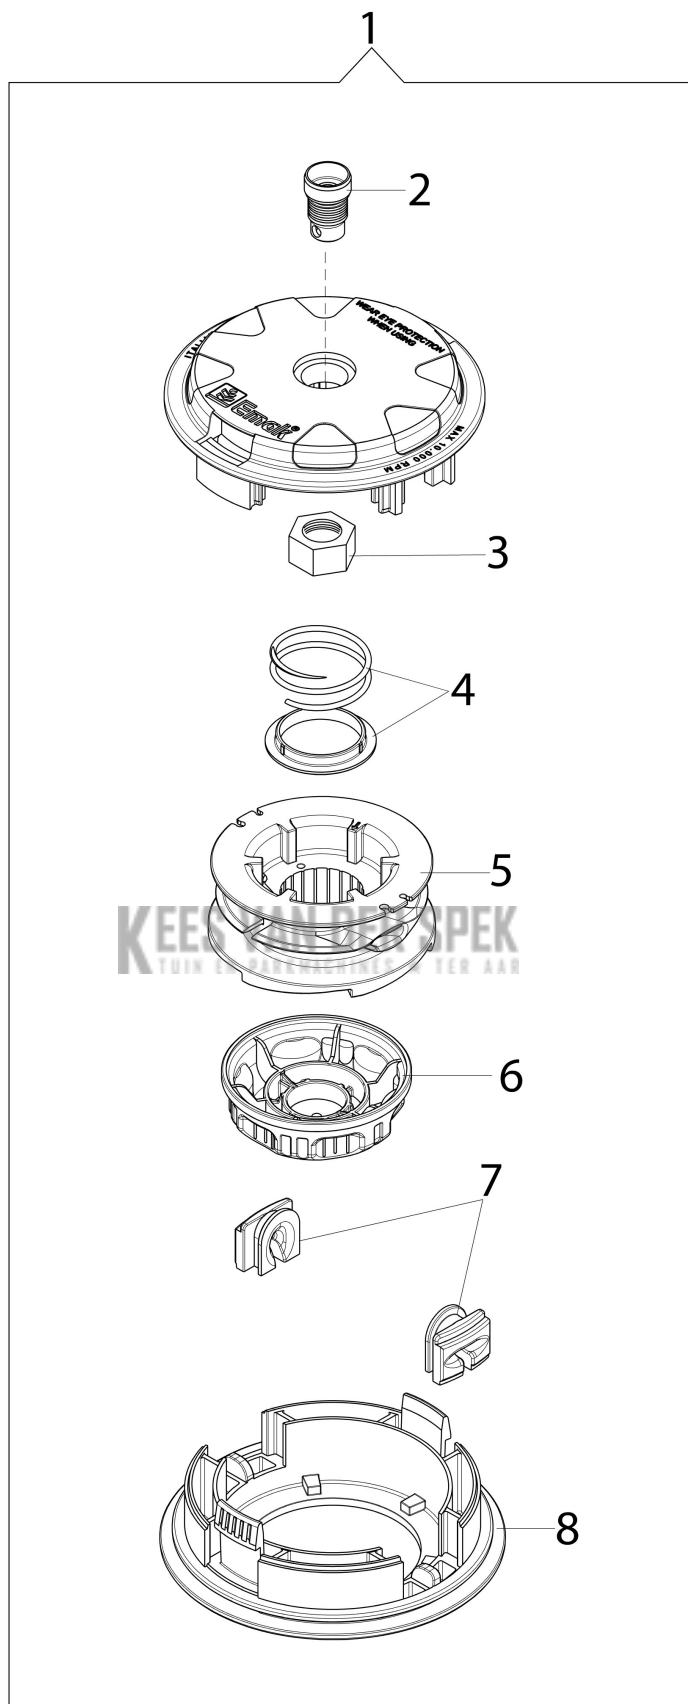

Illustrated part list (Head "Load & Go" D.130)

Illustrated parts list (Head "Speed&Go")

KEES VAN DER SPEK
TUIN EN PARKMACHINES * TER AAR

Illustratie Engine

Ref.Nu	Qty	Part number	Description	Validity from	Validity till	Notes	Bulletin
1	1	61370302R	Guard			Grigio; Grey	
2	4	3891036R	Screw				
3	6	3891048R	Screw				
4	1	61370085R	Crankcase assy				
5	3	3891051R	Screw				
6	2	3034007R	Bearing				
7	1	094600126	Tube				
8	1	61370189R	Cover			Rosso; Red	
9	1	3893060R	Screw				
10	1	56600036R	Complete muffler				
11	1	61370571R	Deflector				
12	1	3055112	Spark plug				
13	1	58070011R	Gasket				
14	2	61370575R	Piston ring				
15	2	58070166BR	Ring				
16	5	61280044R	Plug				
17	1	61370605	Piston assy Ø32				
18	1	61370606	Complete cylinder Ø32				
19	1	61370254	Set roller cage and washer				
20	1	61370255	Gasket set				
21	1	58070045R	Shaft				
22	2	3050042R	Seal ring				
23	2	3025018R	Ring				

Illustratie Accessories

Ref.Nu	Qty	Part number	Description	Validity from	Validity till	Notes	Bulletin
1	1	4095681AR	4-tooth blade			Optional	
2	1	4095673BR	3-tooth blade				
3	1	4179164R	Harness				
4	1	61370608	Labels kit				
5	1	61370211R	Tool kit				
6	2	3891038R	Screw				
7	2	094600054R	Washer				
8	1	61370161AR	Blade				
9	1	61370636	Skirt w/blade				
10	1	61370633	Disc guard			Rosso; Red	
11	2	3893016AR	Screw				

KEES VAN DER SPEK
TUIN EN PARKMACHINES * TER AAR

Illustratie Illustrated part list (Head "Load & Go" D.130)

Ref.Nu	Qty	Part number	Description	Validity from	Validity till	Notes	Bulletin
1	1	63129007	Load & Go nylon head			Easy&LongLife	
1	1	63129014	Head Load&Go			ExtraLife	
2	1	63120041R	Insert				
3	1	63120040R	Nut				
4	1	63120031R	Kit spring				
5	1	63120020AR	Nylon spool				
6	1	63120007AR	Knob			Easy&LongLife	
6	1	63120030AR	Knob			ExtraLife	
7	2	63120001R	Bushing				
8	1	63120005R	Cover				