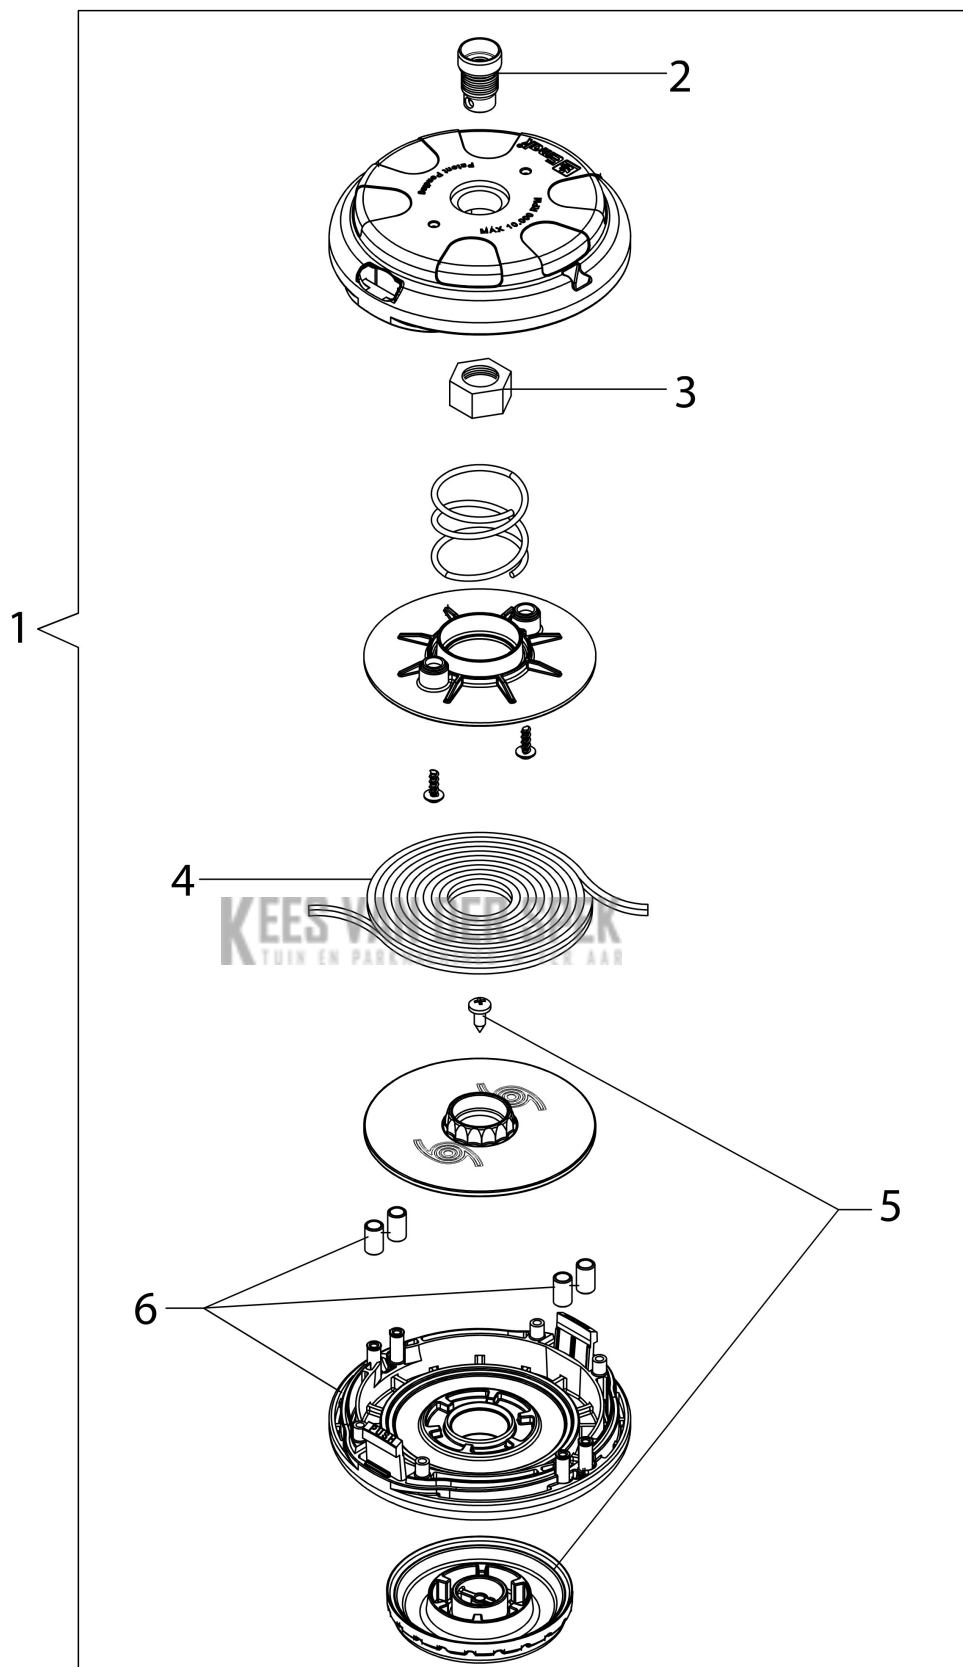

Illustratie Illustrated parts list (Head "Speed&Go")

Ref.Nu	Qty	Part number	Description	Validity from	Validity till	Notes	Bulletin
1	1	63139002	Head Speed&Go				
2	1	63120041R	Insert				
3	1	63120040R	Nut				
4	1	63040300	Nylon disc Ø2,4 mm			Scatola 3 pz. ; Box 3 pcs.	
4	1	63040302	Nylon disc Ø2,4 mm			Scatola 10 pz. ; Box 10 pcs.	
4	1	63040301	Nylon disc Ø3 mm			Scatola 3 pz. ; Box 3 pcs.	
4	1	63040303	Nylon disc Ø3 mm			Scatola 10 pz. ; Box 10 pcs.	
5	1	63130002R	Knob kit				
6	1	63130003R	Cover kit				

KEES VAN DER SPEK
TUIN EN PARKMACHINES * TER AAR