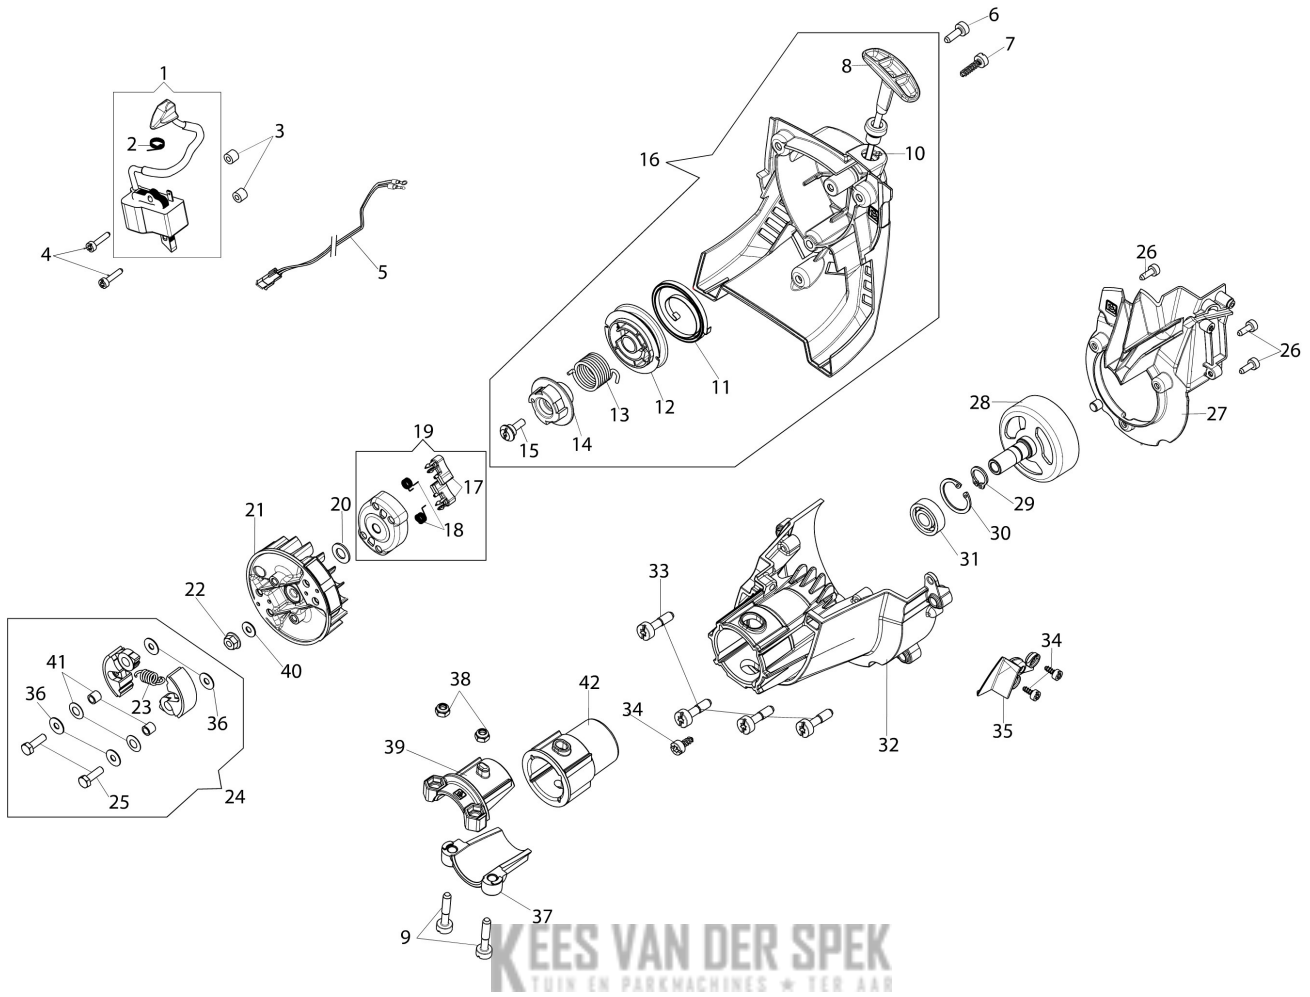

Illustratie Starter assy and clutch

Illustratie Starter assy and clutch

Ref.Nu	Qty	Part number	Description	Validity from	Validity till	Notes	Bulletin
1	1	2501002R	Ignition coil				
2	1	50050127	Spring				
3	2	50160218AR	Spacer				
4	2	3891020R	Screw				
5	1	61370059R	Cable				
6	3	3891038R	Screw				
7	1	3893060R	Screw				
8	1	61370082BR	Handle				
9	2	3891050R	Screw				
10	1	61370574R	Starter rope				
11	1	61070036R	Spring				
12	1	61370022AR	Starter pulley				
13	1	61370237R	Spring				
14	1	61370023R	Sprocket				
15	1	50160024	Screw				
16	1	61370231AR	Starter assy			Rosso; Red	
17	2	61370014R	Pawl				
18	2	61070039R	Spring				
19	1	61370013R	Clutch driver				
20	1	3064034	Washer				
21	1	58070133R	Flywheel				
22	1	3912014R	Nut				
23	1	61070090R	Spring				
24	1	61370557	Complete clutch				
25	2	015000044R	Screw				
26	3	3891009R	Screw				
27	1	61370090R	Flange				
28	1	61170050CR	Clutch drum				
29	1	3024012R	Snap ring				
30	1	3025019	Ring				
31	1	3035023R	Bearing				
32	1	61370524R	Starter case				
33	4	3891046R	Screw				
34	3	3893009R	Screw				
35	1	61370091AR	Cover				
36	4	3918007R	Washer				
37	1	61370525R	Adaptor				
38	2	3914003R	Nut				
39	1	61370526R	Adaptor				
40	1	3819031R	Washer				
41	1	61372171R	Set spacer				
42	1	61370527R	Sleeve				

KEES VAN DER SPEK
TUIN EN PARKMACHINES * TER AAR