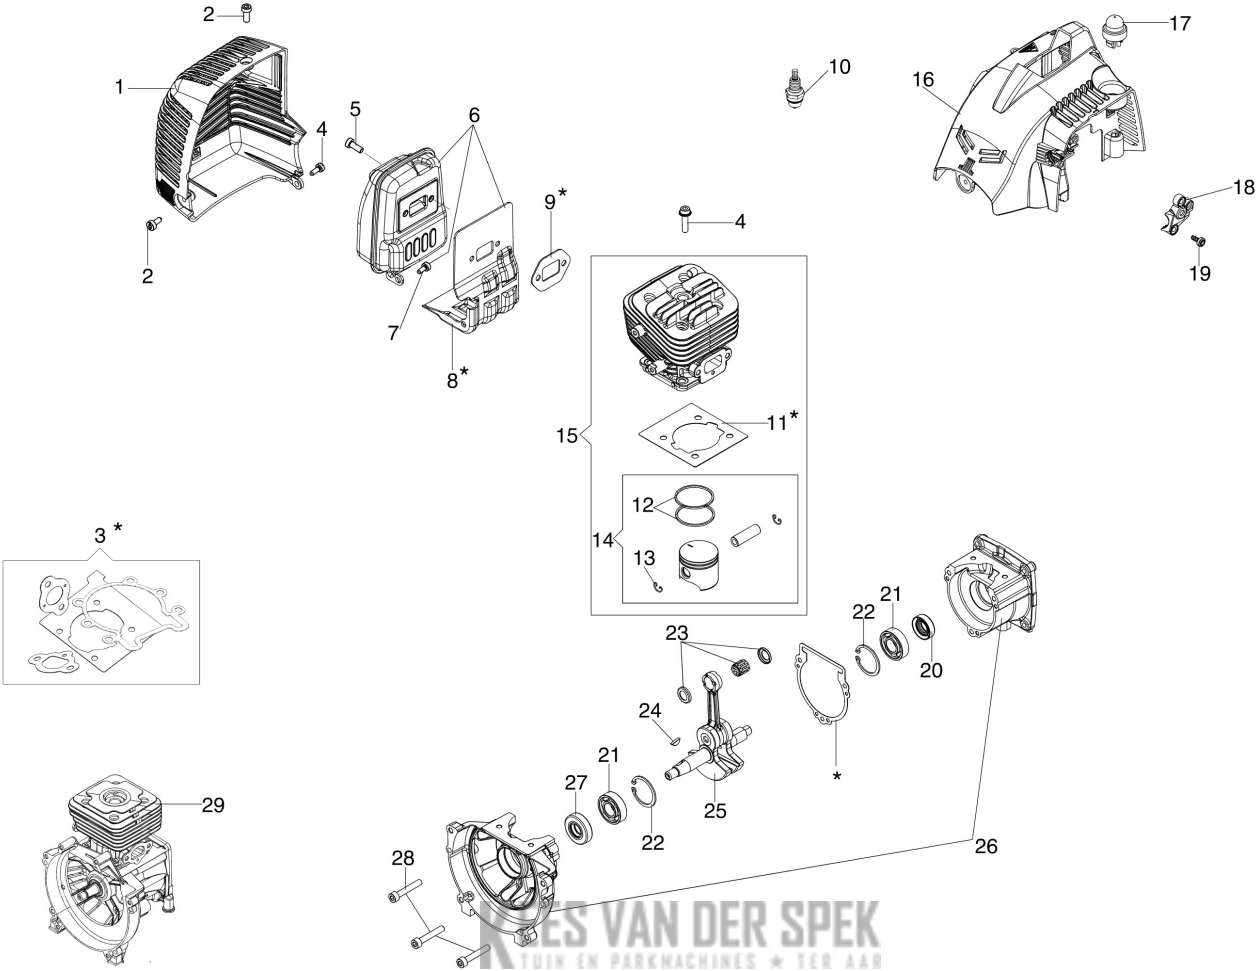

Illustrated part list (Head "Load & Go" D.130)

KEES VAN DER SPEK
TUIN EN PARKMACHINES * TER AAR

Illustratie Engine

| Ref.Nu | Qty | Part number | Description | Validity from | Validity till | Notes | Bulletin |
|--------|-----|-------------|-----------------------------|---------------|---------------|------------|----------|
| 1 | 1 | 61280293AR | Muffler cover | | | | |
| 2 | 2 | 3893054R | Screw | | | | |
| 3 | 1 | 61282025E | Gasket set | | | | |
| 4 | 5 | 3891048R | Screw | | | | |
| 5 | 2 | 3891044R | Screw | | | | |
| 6 | 1 | 61290075 | Complete muffler | | | | |
| 7 | 1 | 3892001A | Screw | | | | |
| 8 | 1 | 61280008DR | Gasket | | | | |
| 9 | 1 | 61280206R | Gasket | | | | |
| 10 | 1 | 3055120 | Spark plug | | | | |
| 11 | 1 | 61280005BR | Gasket | | | | |
| 12 | 2 | 61290045R | Piston ring | | | | |
| 13 | 2 | 093000167R | Ring | | | | |
| 14 | 1 | 61292031B | Piston assy Ø34 | | | | |
| 15 | 1 | 61292032C | Complete cylinder | | | | |
| 16 | 1 | 61280186R | Cylinder cover | | | Rosso; Red | |
| 17 | 1 | 2318817R | Air purge | | | | |
| 18 | 1 | 61250250R | Stopper | | | Rosso; Red | |
| 19 | 3 | 3960087AR | Screw | | | | |
| 20 | 1 | 3050038R | Seal ring | | | | |
| 21 | 2 | 3034009R | Bearing | | | | |
| 22 | 1 | 3025019 | Ring | | | | |
| 23 | 1 | 61290077 | Set roller cage and washer | | | | |
| 24 | 1 | 3028013R | Key | | | | |
| 25 | 1 | 61280004R | Crankshaft | | | | |
| 26 | 1 | 61280292 | Half crankcase set + screws | | | | |
| 27 | 1 | 3050039R | Seal ring | | | | |
| 28 | 3 | 3860096R | Screw | | | | |
| 29 | 1 | 61292033BR | Short block | | | | |