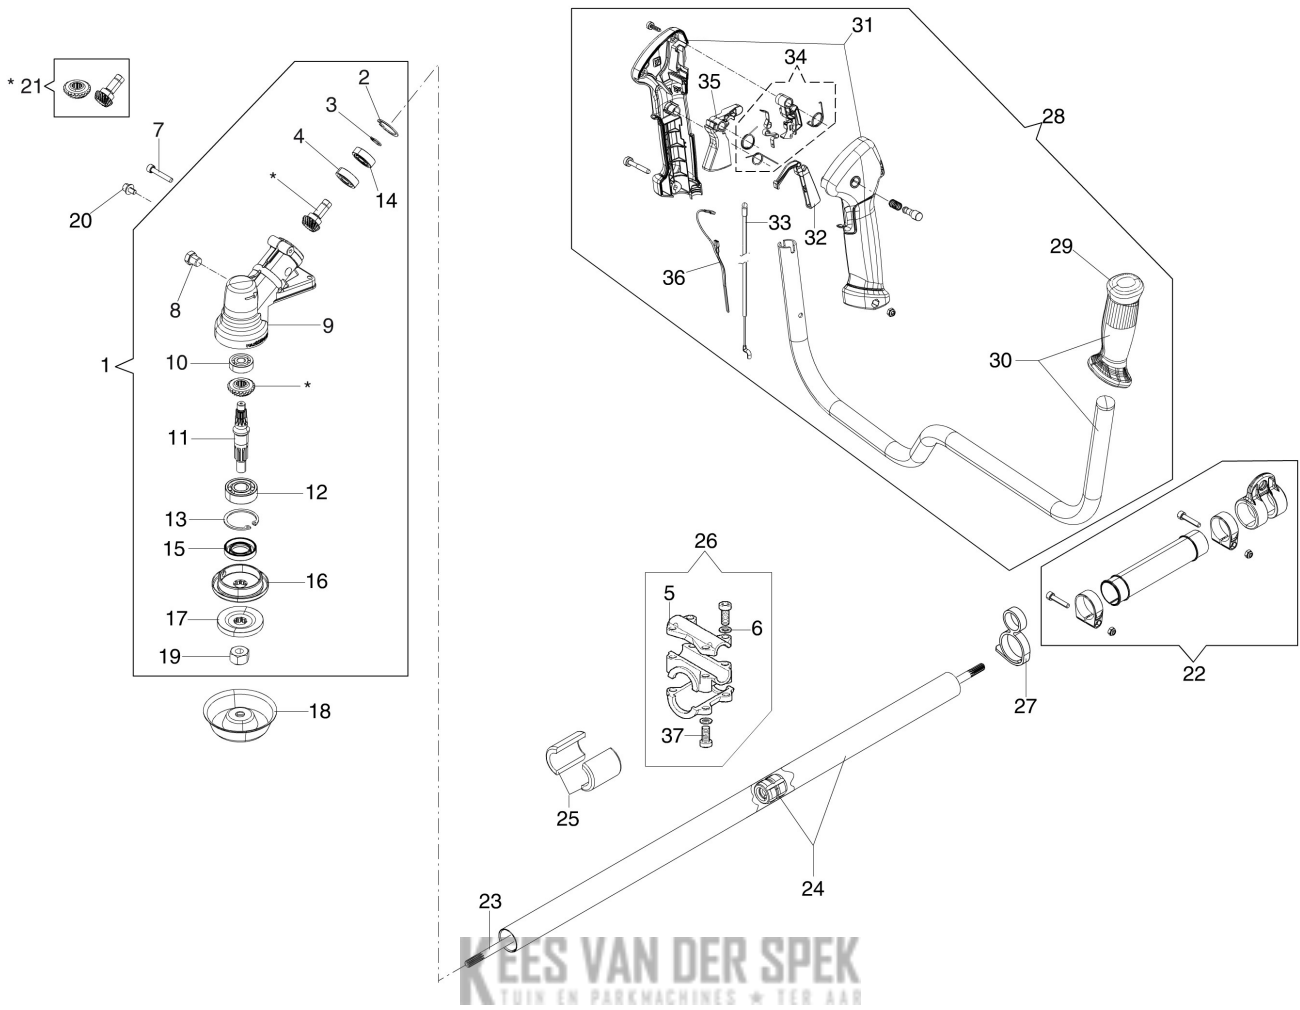

KEES VAN DER SPEK
TUIN EN PARKMACHINES * TER AAR

Illustratie Transmission

Ref.Nu	Qty	Part number	Description	Validity from	Validity till	Notes	Bulletin
1	1	61280226R	Kegelradantrieb Ø26				
2	1	3025026	Ring				
3	1	3024009R	Ring				
4	1	3035043	Bearing				
5	1	072700264CR	Clamp				
6	8	3819006R	Washer				
7	1	3901016	Screw				
8	1	3906030	Screw				
9	1	61280134R	Gear case				
10	1	3035045R	Bearing				
11	1	61170122	Shaft				
12	1	3034008R	Bearing				
13	1	3025018R	Ring				
14	1	3035044	Bearing				
15	1	61170134	Seal ring				
16	1	61170123	Hub				
17	1	61170124	Lower flange				
18	1	61110074R	Guard				
19	1	3933105	Nut				
20	1	3901008R	Screw				
21	1	61370298	Bevel gear set				
22	1	4179198R	Band				
23	1	61170075R	Drive shaft				
24	1	61280155	Tube Ø26				
25	2	072700082R	AV-mount				
26	1	074000183AR	Clamp				
27	1	61170132R	Grommet				
28	1	61290076	Complete handle				
29	1	61040140R	Knob				
30	1	61072037R	Handlebar				
31	1	61380097	Pair of handles				
32	1	61370114R	Lever				
33	1	61280204R	Throttle cable				
34	1	61370294	Lever group				
35	1	61380064R	Throttle lever				
36	1	61280228R	Cable				
37	8	3801013R	Screw				

KEES VAN DER SPEK
TUIN EN PARKMACHINES * TER AAR