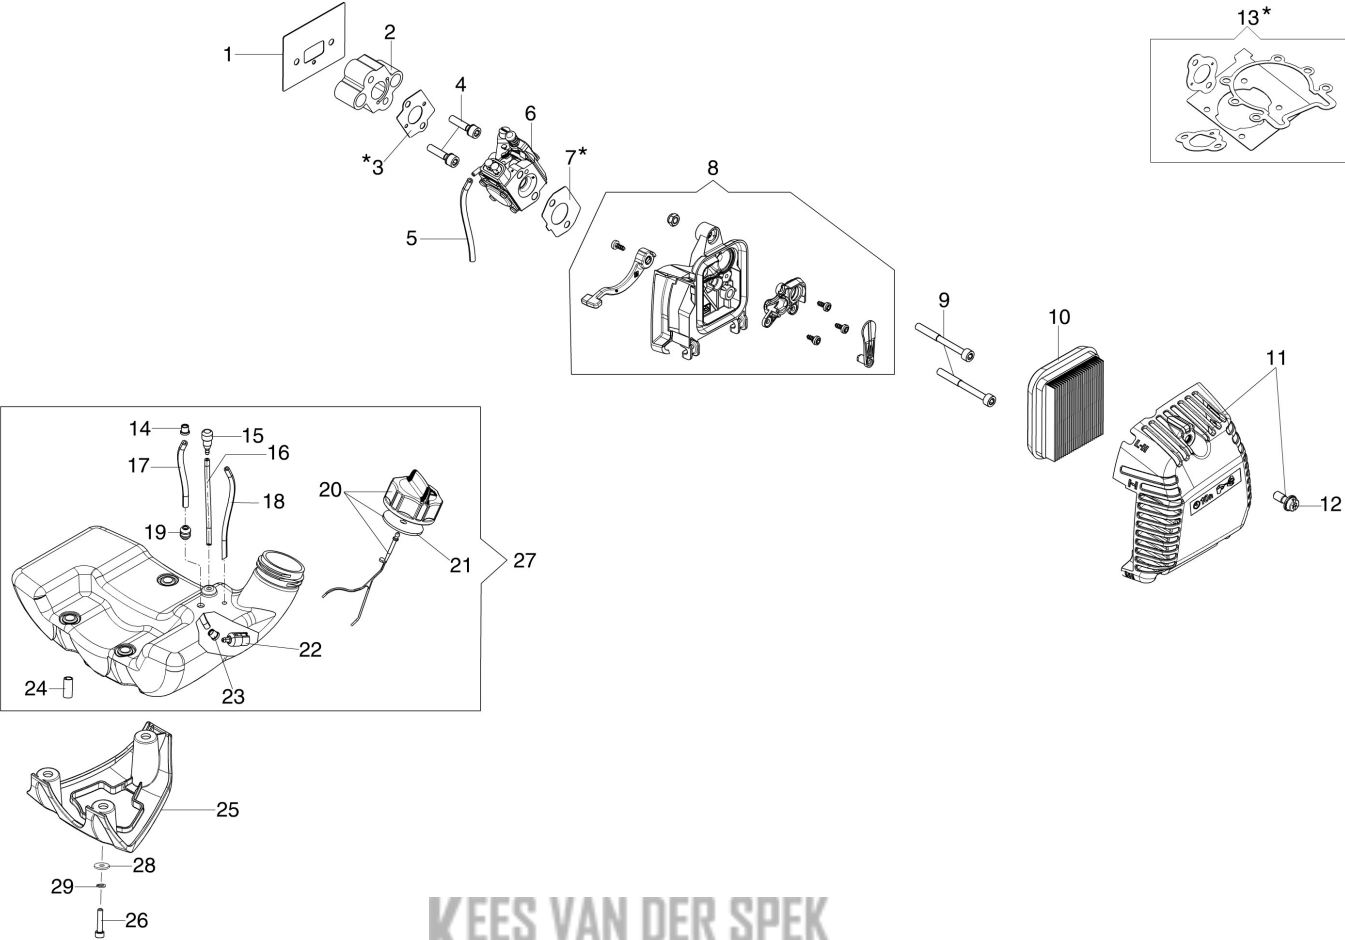

KEES VAN DER SPEK
TUIN EN PARKMACHINES * TER AAR

Illustratie Starter assy and clutch

Illustratie Starter assy and clutch

| Ref.Nu | Qty | Part number | Description | Validity from | Validity till | Notes | Bulletin |
|--------|-----|-------------|-----------------|---------------|---------------|------------|----------|
| 1 | 1 | 2501010BR | Ignition coil | | | | |
| 2 | 1 | 61280164R | Spark plug cap | | | | |
| 3 | 1 | 50050127 | Spring | | | | |
| 4 | 2 | 3891020R | Screw | | | | |
| 5 | 2 | 50160218AR | Spacer | | | | |
| 6 | 1 | 61280291AR | Cable | | | | |
| 7 | 1 | 3912009 | Nut | | | | |
| 8 | 1 | 3916009R | Washer | | | | |
| 9 | 1 | 61280187R | Flywheel | | | | |
| 10 | 2 | 61070039R | Spring | | | | |
| 11 | 2 | 61070038R | Pawl | | | | |
| 12 | 1 | 56560034R | Clutch driver | | | | |
| 13 | 1 | 3960070AR | Screw | | | | |
| 14 | 1 | 094600054 | Washer | | | | |
| 15 | 1 | 61172004R | Complete pulley | | | | |
| 16 | 1 | 61070036R | Spring | | | | |
| 17 | 1 | 3833080R | Washer | | | | |
| 18 | 1 | 61070019AR | Starter rope | | | | |
| 19 | 1 | 56530018R | Starter handle | | | | |
| 20 | 1 | 072700089R | Bushing | | | | |
| 21 | 1 | 56530019 | Spring | | | | |
| 22 | 1 | 56530020 | Insert | | | | |
| 23 | 2 | 56530021 | Washer | | | | |
| 24 | 1 | 61170054BR | Starter assy | | | Rosso; Red | |
| 25 | 1 | 3891048R | Screw | | | | |
| 26 | 3 | 3960045 | Screw | | | | |
| 27 | 1 | 61280163R | Flange | | | | |
| 28 | 1 | 61280151A | Set spacer | | | | |
| 29 | 4 | 3918007R | Washer | | | | |
| 30 | 2 | 4138494 | Spring | | | | |
| 31 | 1 | 61280135CR | Clutch | | | | |
| 32 | 2 | 3806040 | Screw | | | | |
| 33 | 1 | 61280130R | Clutch drum | | | | |
| 34 | 1 | 3025019 | Ring | | | | |
| 35 | 1 | 3035023R | Bearing | | | | |
| 36 | 1 | 61280177R | Starter case | | | | |
| 37 | 1 | 3893054R | Screw | | | | |
| 38 | 1 | 3024012R | Snap ring | | | | |
| 39 | 1 | 4161428R | Sleeve | | | | |
| 40 | 1 | 4161364 | Bushing | | | | |
| 41 | 2 | 3801016R | Screw | | | | |
| 42 | 1 | 61010020 | Adaptor | | | | |
| 43 | 1 | 61010021 | Adaptor | | | | |
| 44 | 2 | 3914003R | Nut | | | | |
| 45 | 4 | 3891048R | Screw | | | | |