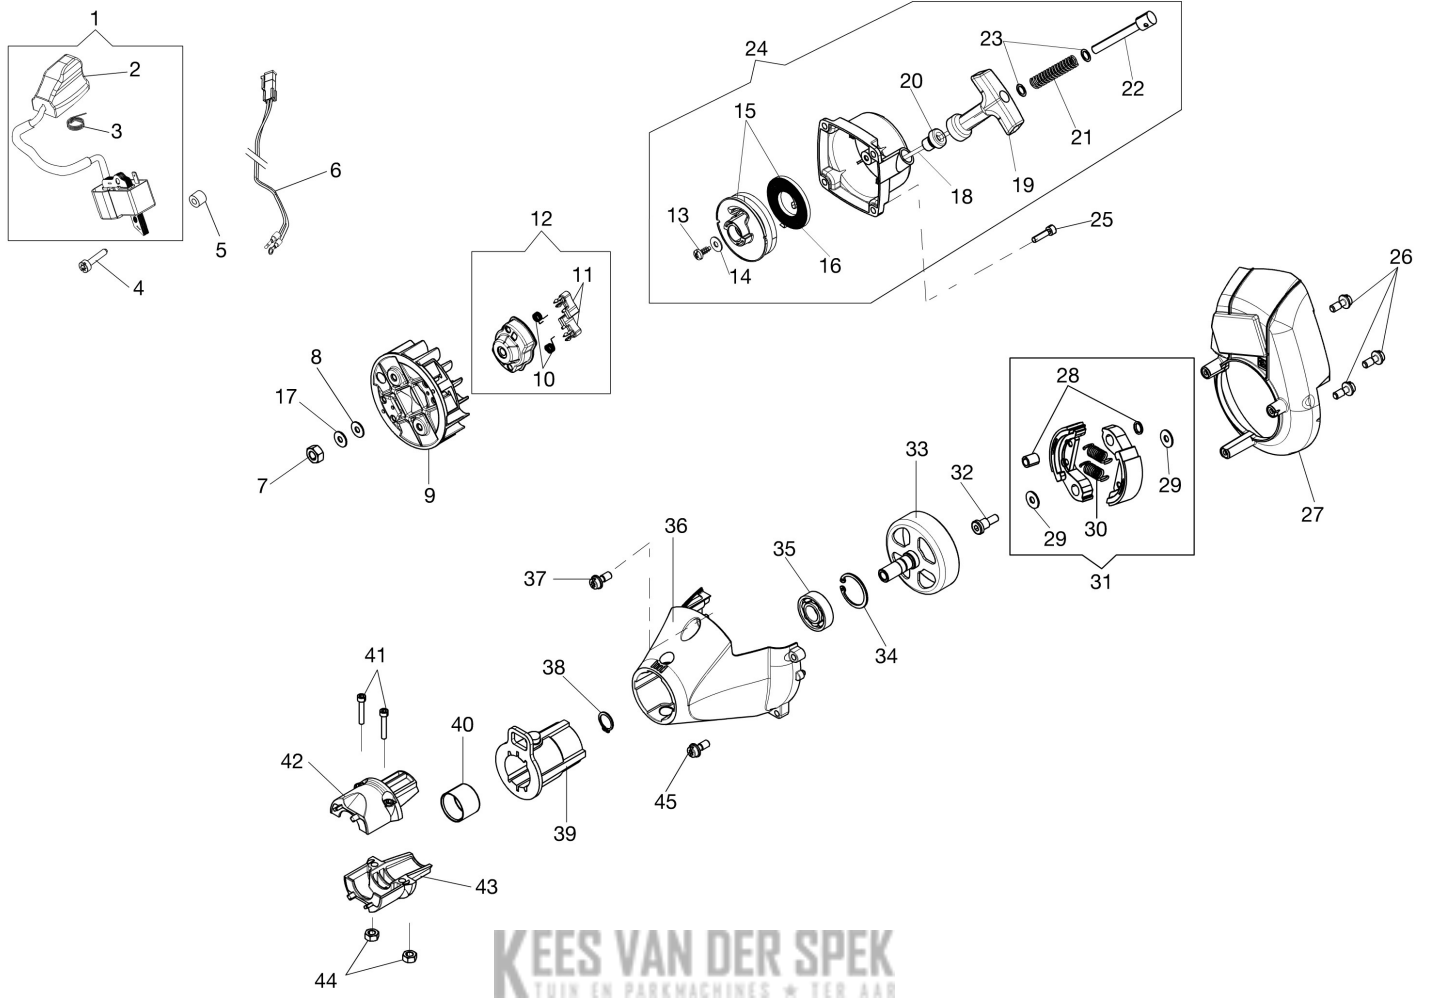

Illustratie Starter assy and clutch

Illustratie Starter assy and clutch

Ref.Nu	Qty	Part number	Description	Validity from	Validity till	Notes	Bulletin
1	1	2501010BR	Ignition coil				
2	1	61280164R	Spark plug cap				
3	1	50050127	Spring				
4	2	3891020R	Screw				
5	2	50160218AR	Spacer				
6	1	61280291AR	Cable				
7	1	3912009	Nut				
8	1	3916009R	Washer				
9	1	61280187R	Flywheel				
10	2	61070039R	Spring				
11	2	61070038R	Pawl				
12	1	56560034R	Clutch driver				
13	1	3960070AR	Screw				
14	1	094600054	Washer				
15	1	61172004R	Complete pulley				
16	1	61070036R	Spring				
17	1	3833080R	Washer				
18	1	61070019AR	Starter rope				
19	1	56530018R	Starter handle				
20	1	072700089R	Bushing				
21	1	56530019	Spring				
22	1	56530020	Insert				
23	2	56530021	Washer				
24	1	61170054BR	Starter assy			Rosso; Red	
25	1	3891048R	Screw				
26	3	3960045	Screw				
27	1	61280163R	Flange				
28	1	61280151A	Set spacer				
29	4	3918007R	Washer				
30	2	4138494	Spring				
31	1	61280135CR	Clutch				
32	2	3806040	Screw				
33	1	61280130R	Clutch drum				
34	1	3025019	Ring				
35	1	3035023R	Bearing				
36	1	61280177R	Starter case				
37	1	3893054R	Screw				
38	1	3024012R	Snap ring				
39	1	4161428R	Sleeve				
40	1	4161364	Bushing				
41	2	3801016R	Screw				
42	1	61010020	Adaptor				
43	1	61010021	Adaptor				
44	2	3914003R	Nut				
45	4	3891048R	Screw