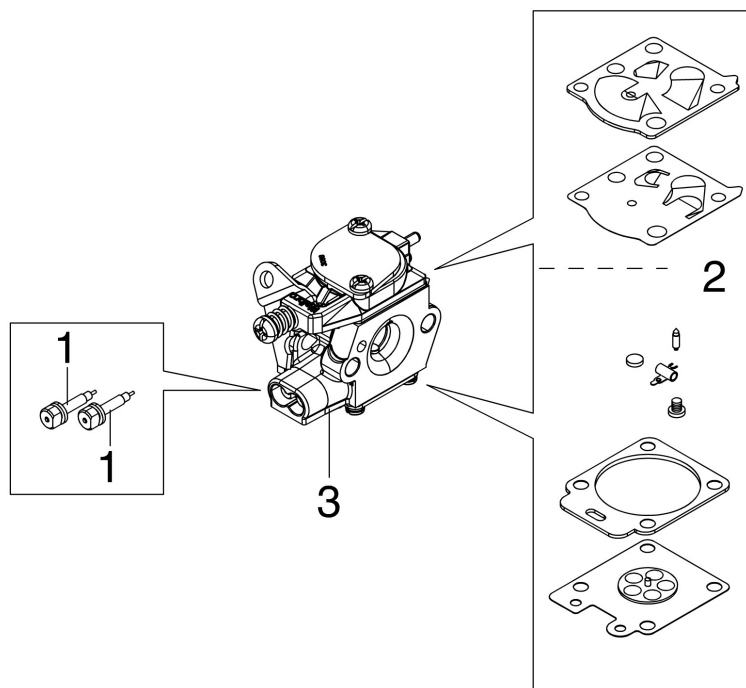

KEES VAN DER SPEK
TUIN EN PARKMACHINES * TER AAR

Illustratie Carburetor WT-1150

Ref.Nu	Qty	Part number	Description	Validity from	Validity till	Notes	Bulletin
1	2	2318778	Adjust. screw				
2	1	2318671	Repair kit				
3	1	2318654R	Carburetor WT-1150				

KEES VAN DER SPEK
TUIN EN PARKMACHINES * TER AAR