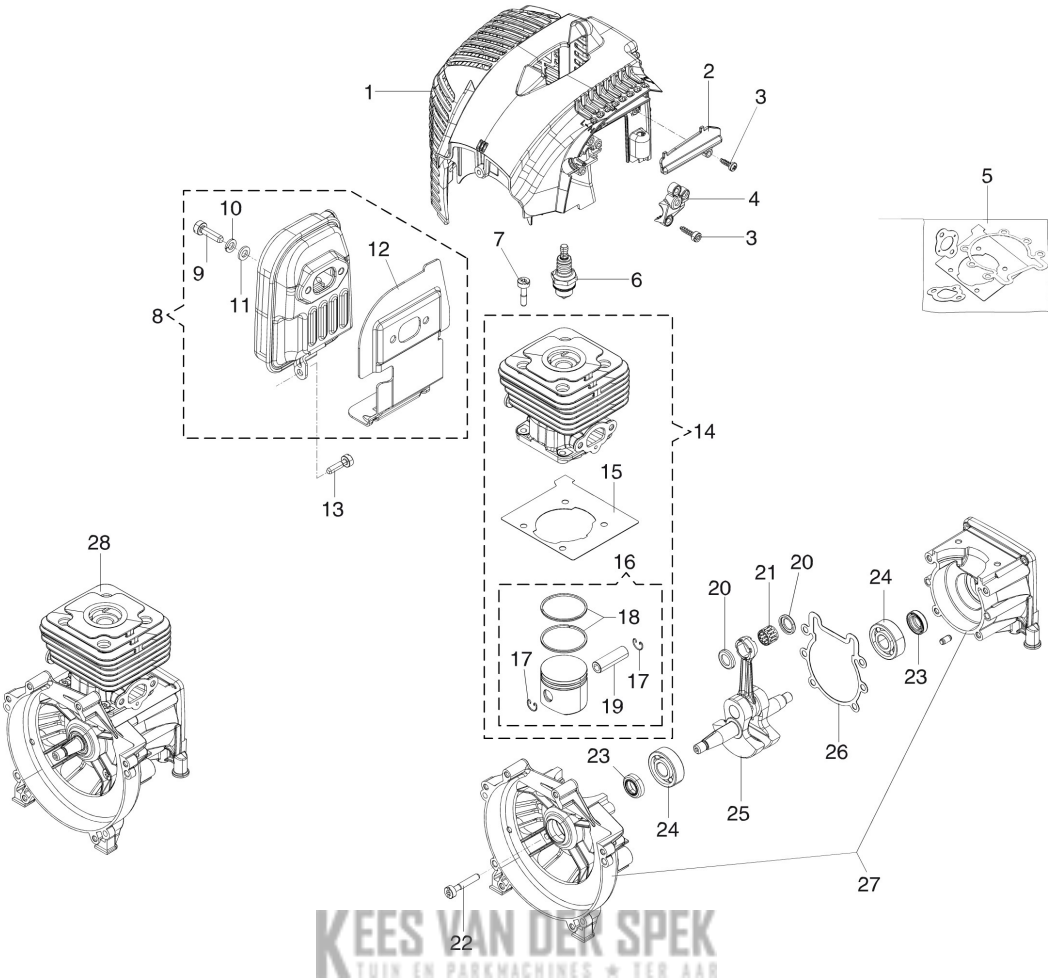

KEES VAN DER SPEK
TUIN EN PARKMACHINES * TER AAR

Illustratie Engine

Ref.Nu	Qty	Part number	Description	Validity from	Validity till	Notes	Bulletin
1	1	61420010R	Engine cover				
2	1	61380050R	Cover				
3	4	3960087AR	Screw				
4	1	61250250R	Stopper				
5	1	61202038BR	Gasket set				
6	1	3055115	Spark plug				
7	4	3891046R	Screw				
8	1	61380079AR	Muffler assy				
9	2	3891086R	Screw				
10	2	3819010R	Washer				
11	2	3916006R	Washer				
12	1	61380036AR	Deflector				
13	1	3891048R	Screw				
14	1	61212005B	Complete cylinder Ø38				
15	1	61350272R	Gasket				
16	1	61212004B	Piston assy Ø38				
17	2	004900061R	Ring				
18	2	4196166R	Piston ring				
19	1	50110047R	Piston pin				
20	2	50110043AR	Spacer				
21	1	50110044R	Bearing				
22	4	3891057R	Screw				
23	2	094000099R	Seal ring				
24	2	094000006R	Bearing				
25	1	61200001R	Crankshaft				
26	1	61200006AR	Gasket				
27	1	61350346	Crankcase assy				
28	1	61252075AR	Short block				

KEES VAN DER SPEK
TUIN EN PARKMACHINES * TER AAR