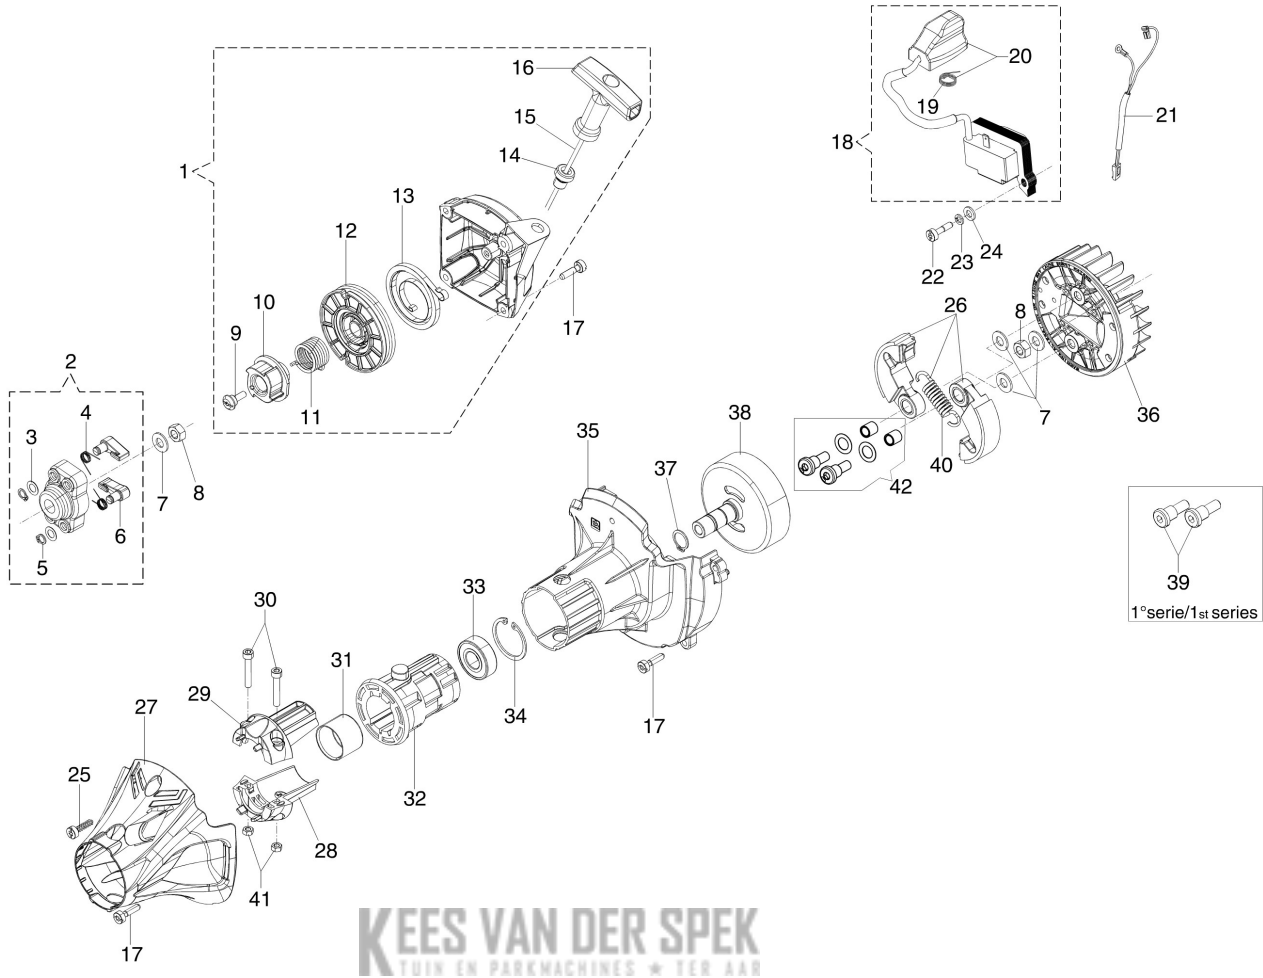

Illustratie Starter assy and clutch

KEES VAN DER SPEK
TUIN EN PARKMACHINES * TER AAR

Illustratie Starter assy and clutch

Ref.Nu	Qty	Part number	Description	Validity from	Validity till	Notes	Bulletin
1	1	61380102A	Starter assy	SN 2497190001			BT3-134-05/17
2	2	61350142	Clutch driver				
3	2	3064010R	Washer				
4	2	4191017A	Spring				
5	2	3024007R	Ring				
6	2	61350145R	Pawl				
7	3	3818011AR	Washer				
8	1	3912009	Nut				
9	1	50160024	Screw		SN 2497189999		BT3-134-05/17
9	1	61350342R	Screw	SN 2497190001			BT3-134-05/17
10	1	61350204AR	Sprocket				
11	1	61350203BR	Spring				
12	1	61350139R	Starter pulley				
13	1	004000132R	Spring				
14	1	072700089R	Bushing				
15	1	4098073R	Starter rope				
16	1	61200015R	Starter handle				
17	9	3891048R	Screw				
18	1	2501006R	Ignition coil				
19	1	50050127	Spring				
20	1	61380060R	Cap and spring				
21	1	61250282AR	Cable				
22	2	3891046R	Screw				
23	2	3819006R	Washer				
24	2	3916006R	Washer				
25	1	3893060R	Screw				
26	1	4191153AR	Clutch				
27	1	61380005AR	Cover				
28	1	61250020R	Clamp				
29	1	61250019R	Clamp				
30	2	3801016R	Screw				
31	1	4196038R	Bushing				
32	1	61250023R	Sleeve				
33	1	3035042R	Bearing				
34	1	3025022R	Ring				
35	1	61380070R	Starter case				
36	1	61250014AR	Flywheel				
37	1	3024015R	Ring				
38	1	4191030R	Clutch drum				
39	2	4191027FR	Pin		SN 2467429999		BT3-136-11/17
40	1	4191028R	Spring				
41	2	3914003R	Nut				
42	2	61420020	Fitment system	SN 2467430001			BT3-136-11/17