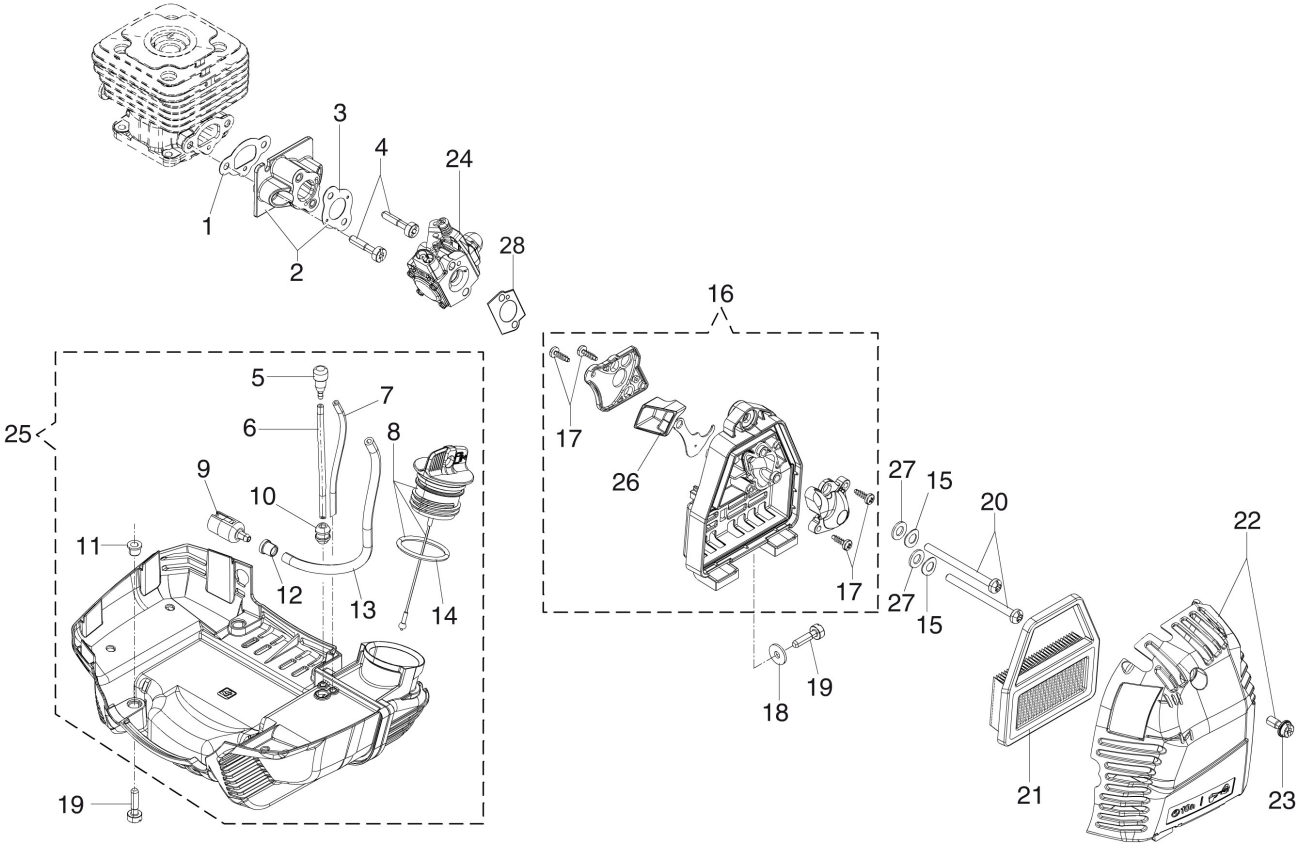

Illustratie Tank and air filter

KEES VAN DER SPEK
TUIN EN PARKMACHINES * TER AAR

Illustratie Tank and air filter

Ref.Nu	Qty	Part number	Description	Validity from	Validity till	Notes	Bulletin
1	1	61200019AR	Gasket				
2	1	61200198	Insulator				
3	1	61200196AR	Gasket				
4	2	3891050R	Screw				
5	1	61070011AR	Breather valve				
6	1	61380075R	Breather fuel pipe				
7	1	61250228R	Tube				
8	1	61380100	Tank cap				
9	1	094600450R	Fuel filter				
10	1	4161211R	Bush				
11	4	61380017R	Spacer				
12	1	61110162BR	Bushing				
13	1	4100378	Tube				
14	1	3049024R	Gasket				
15	2	3833073R	Washer				
16	1	61382040AR	Air filter support set				
17	4	3960087AR	Screw				
18	1	3918005R	Washer				
19	5	3891048R	Screw				
20	2	3891067R	Screw				
21	1	61380013R	Air filter				
22	1	61380099	Air filter cover				
23	1	61330040AR	Screw				
24	1	2318987R	Carburetor WT-1099				
25	1	61380114R	Complete tank				
26	1	61380074AR	Starter lever				
27	2	3916005R	Washer				
28	1	61350155R	Flange				

KEES VAN DER SPEK
TUIN EN PARKMACHINES * TER AAR