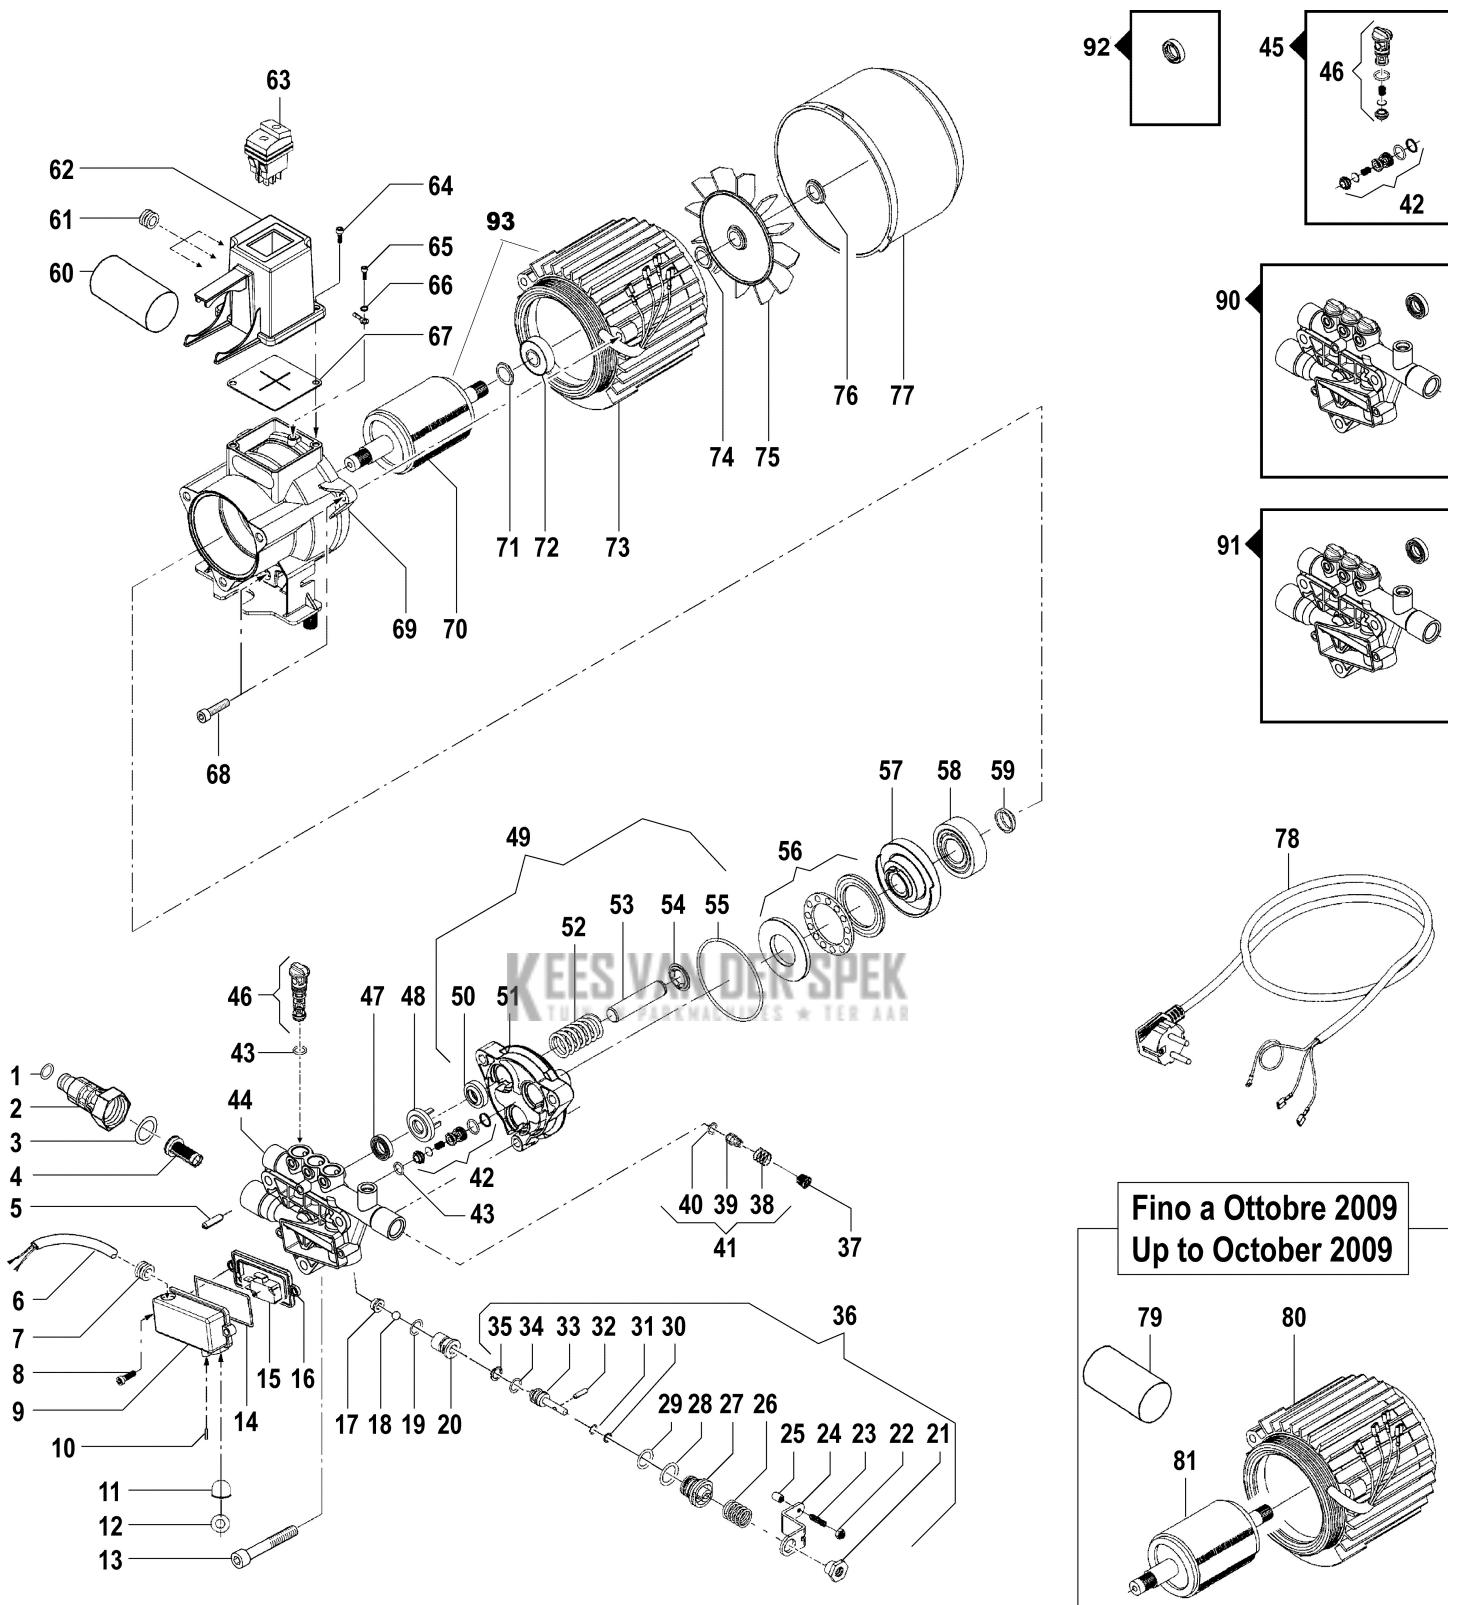

Illustratie Engine

Ref.Nu	Qty	Part number	Description	Validity from	Validity till	Notes	Bulletin
1	1	CH12100057	O-ring				
2	1	CH28030524	Fitting				
3	1	CH12090111	Gasket				
4	1	CH10020132A	Water filter				
5	3	CH30210032	Plug				
6	1	CH04560322	Cable				
7	1	CH24340048	Cable holder				
8	2	CH36090198	Screw				
9	1	CH04020276	Cover				
10	1	CH30050097	Plug				
11	1	CH24160112	Guard				
12	1	CH00090229	Ring				
13	3	CH36090039	Screw				
14	1	CH12100550	O-ring				
15	1	CH18250020	Switch				
16	1	CH04020290	Half case				
17	1	CH30090141	Seat				
18	1	CH30030035	Ball				
19	1	CH12100152	O-ring				
20	1	CH30090158	Seat				
21	1	CH32020241	Screw				
22	1	CH06040087	Nut				
23	1	CH36220047	Total stop adjustable nut				
24	1	CH16000093	Lever				
25	1	CH04320044	Cap				
26	1	CH18020249	Spring				
27	1	CH36050115	Screw				
28	1	CH12100390	O-ring				
29	1	CH12100049	O-ring				
30	1	CH00090110	Ring				
31	1	CH12100055	O-ring				
32	1	CH30210035	Plug				
33	1	CH00150194	Easy start kit				
34	1	CH12100041	O-ring				
35	1	CH00090112	Ring				
36	1	CH12150363	Valve				
37	1	CH32020280	Cap				
38	1	CH18020284	Spring				
39	1	CH36000087	Valve				
40	1	CH12100220	O-ring				
41	1	CH50270025	Reed valve kit				
42	3	CH12200068	Valve				
43	6	CH12100465	O-ring				
44	1	CH32180368A	Top cover				
45	1	CH50250026	Valve				

KEES VAN DER SPEK
TUIN EN PARKMACHINES * TER AAR