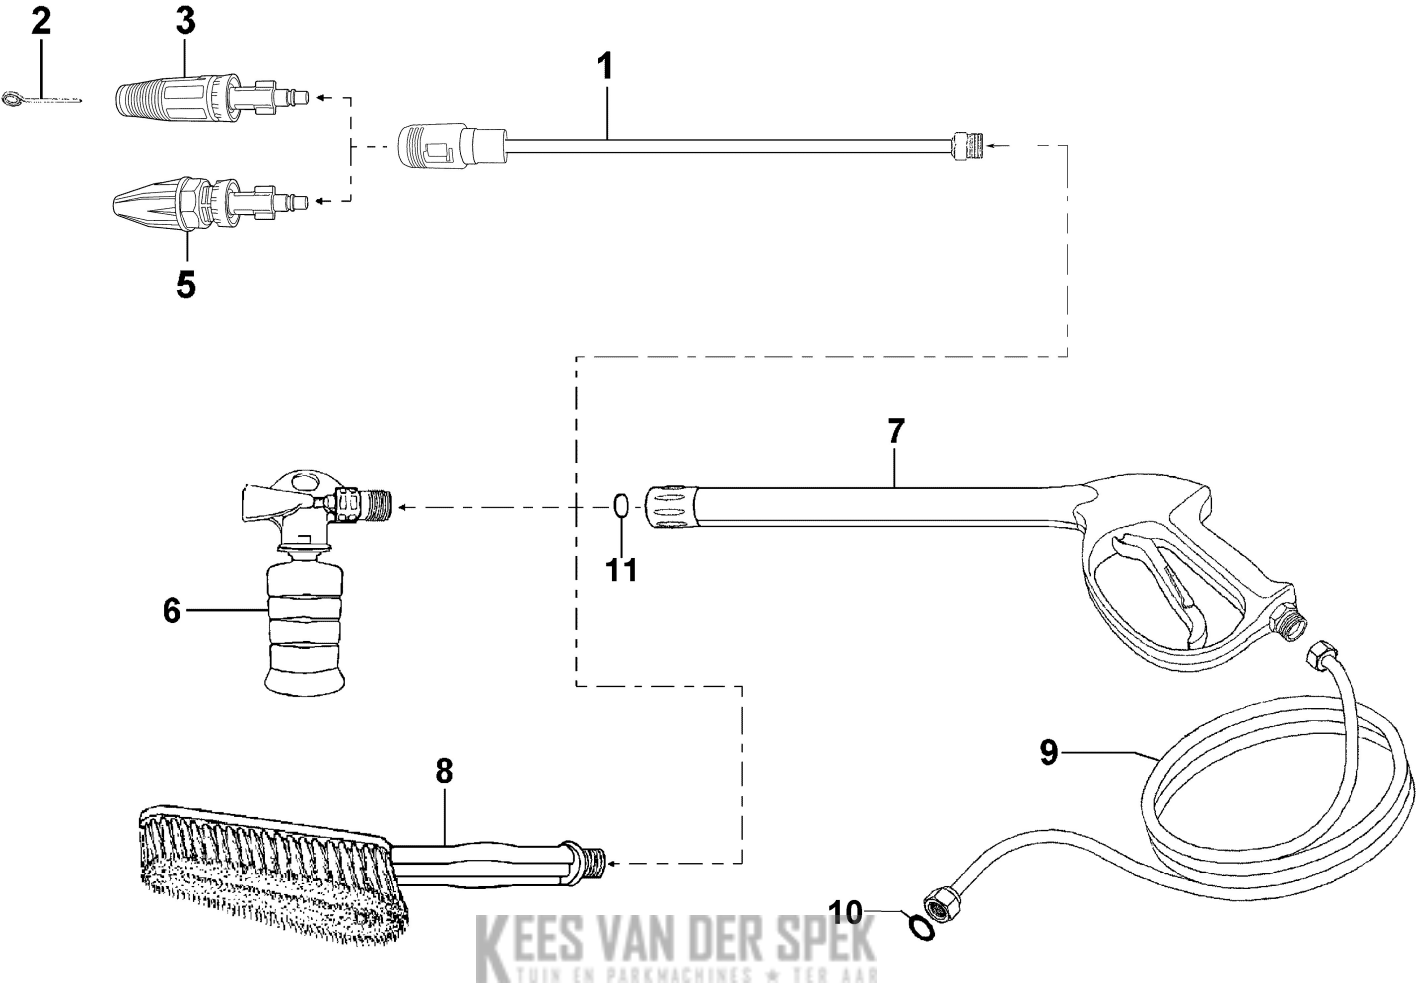

Illustratie Accessories

Ref.Nu	Qty	Part number	Description	Validity from	Validity till	Notes	Bulletin
1	1	68500033	Lance with adjustable nozzle				
2	1	CH04550013	Needle				
3	1	68500041	Adjustable nozzle head				
5	1	68500043	Rotative nozzle head				
6	1	68500049	Lance				
7	1	68500029	Spray gun				
8	1	68500003A	Fixed brush				
9	1	68500020	H.p. hose kit				
10	1	CH12100703	Ring				
11	1	CH12100084	O-ring				

KEES VAN DER SPEK
TUIN EN PARKMACHINES * TER AAR