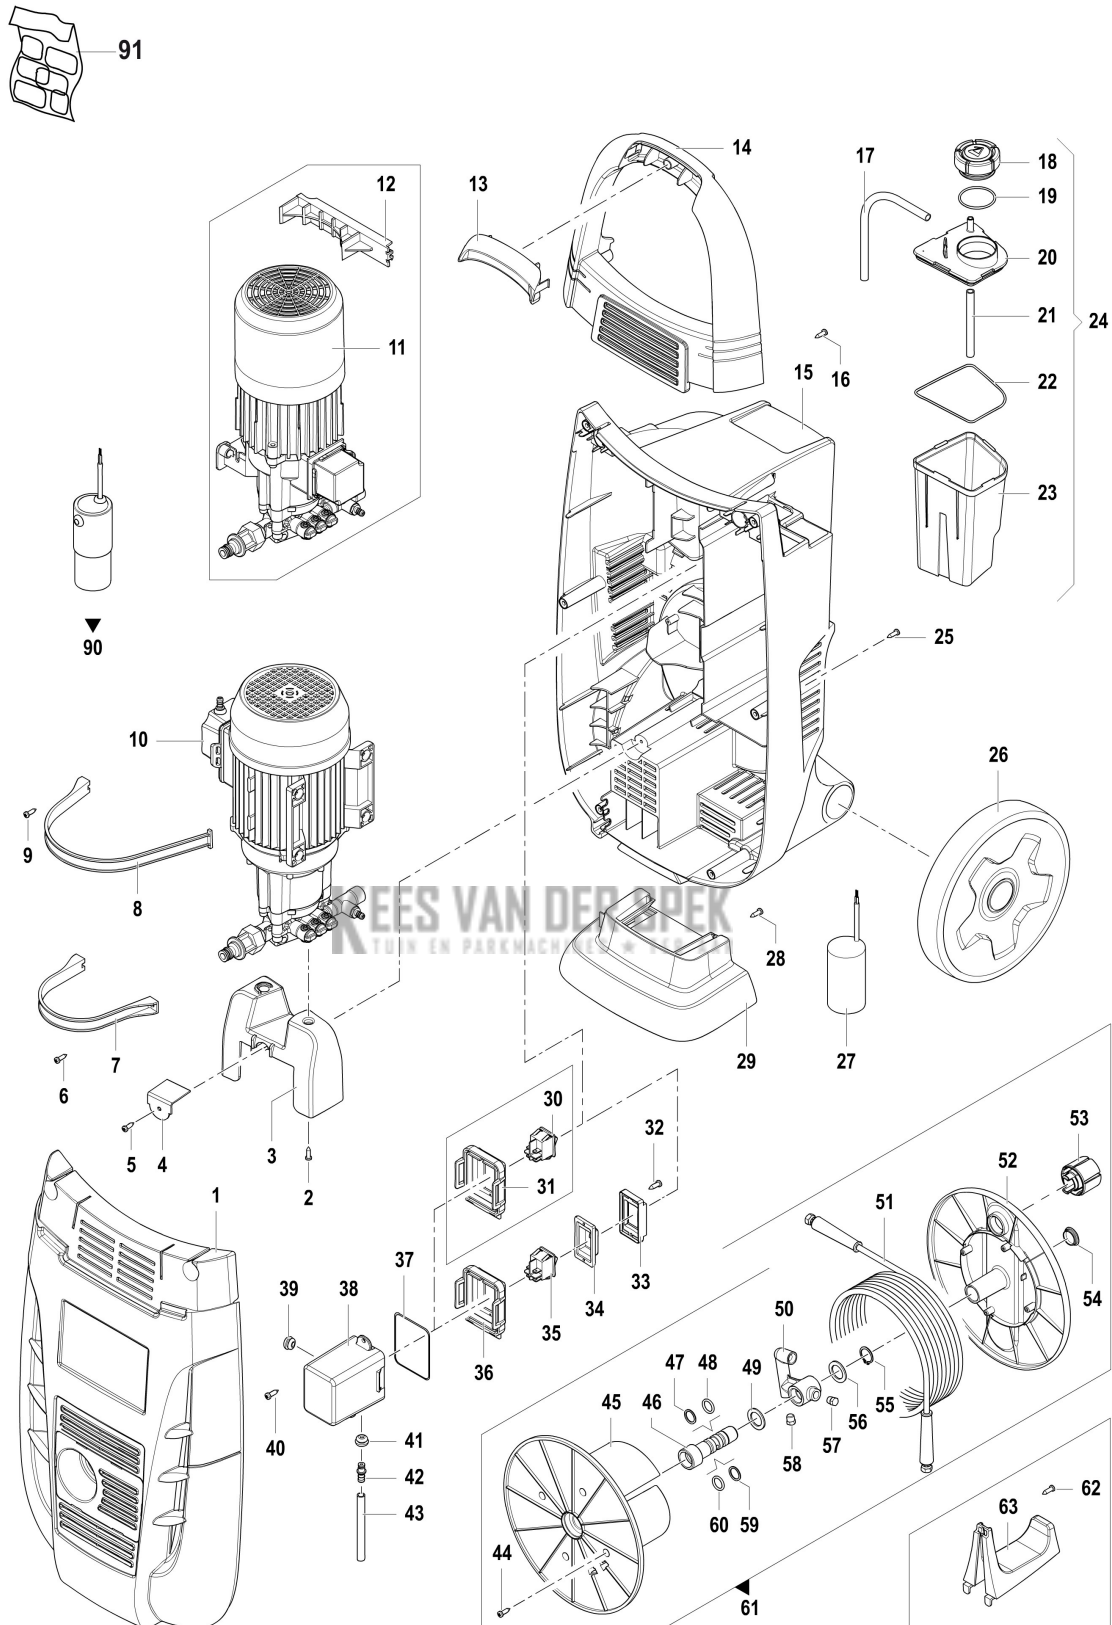

IP 1750 S High-pressure washer

Documenten

Deck

Engine

Accessories

KEES VAN DER SPEK
TUIN EN PARKMACHINES * TER AAR

Illustratie Deck

Ref.Nu	Qty	Part number	Description	Validity from	Validity till	Notes	Bulletin
1	1	CH04770414	Cover kit			Frontale, rosso; Front, red	
2	1	CH36250071	Screw				
3	1	CH24000139	Support				
4	1	CH30020733	Bracket				
5	1	CH36050114	Screw				
6	2	CH36050114	Screw	05/2009			
7	1	CH30400005	Band	05/2009			
8	1	CH30400004	Band				
9	1	CH36050114	Screw				
10	-	-	Not available for this product				
11	1	CH73040435	Motorpump				
12	1	CH24040183	Support				
13	1	CH04020372	Handle cover				
14	1	CH14110044A	Handle				
15	1	CH32060312A	Frame				
16	2	CH36050114	Screw				
17	1	CH32081107	Tube				
18	1	CH32000134	Detergent plug				
19	1	CH12100200	O-ring				
20	1	CH04020375	Cover				
21	1	CH32081102	Tube				
22	1	CH12100379	O-ring				
23	1	CH30290026	Detergent tank				
24	1	CH05310291	Detergent tank kit				
25	6	CH36050114	Screw				
26	2	CH28100091B	Wheel				
27	1	CH04340045	Condenser				
28	2	CH36050114	Screw				
29	1	CH30020697A	Frame			Inferiore; Lower	
30	1	CH14100130A	Switch				
31	1	CH04020384	Cover				
32	-	-	Not available for this product				
33	-	-	Not available for this product				
34	-	-	Not available for this product				
35	-	-	Not available for this product				
36	-	-	Not available for this product				
37	1	CH12010203	Gasket				
38	1	CH30010543	Switch box				
39	2	CH24340046	Cable holder				
40	1	CH36050114	Screw				
41	2	CH24340048	Cable holder				
42	2	CH28030267	Fitting				