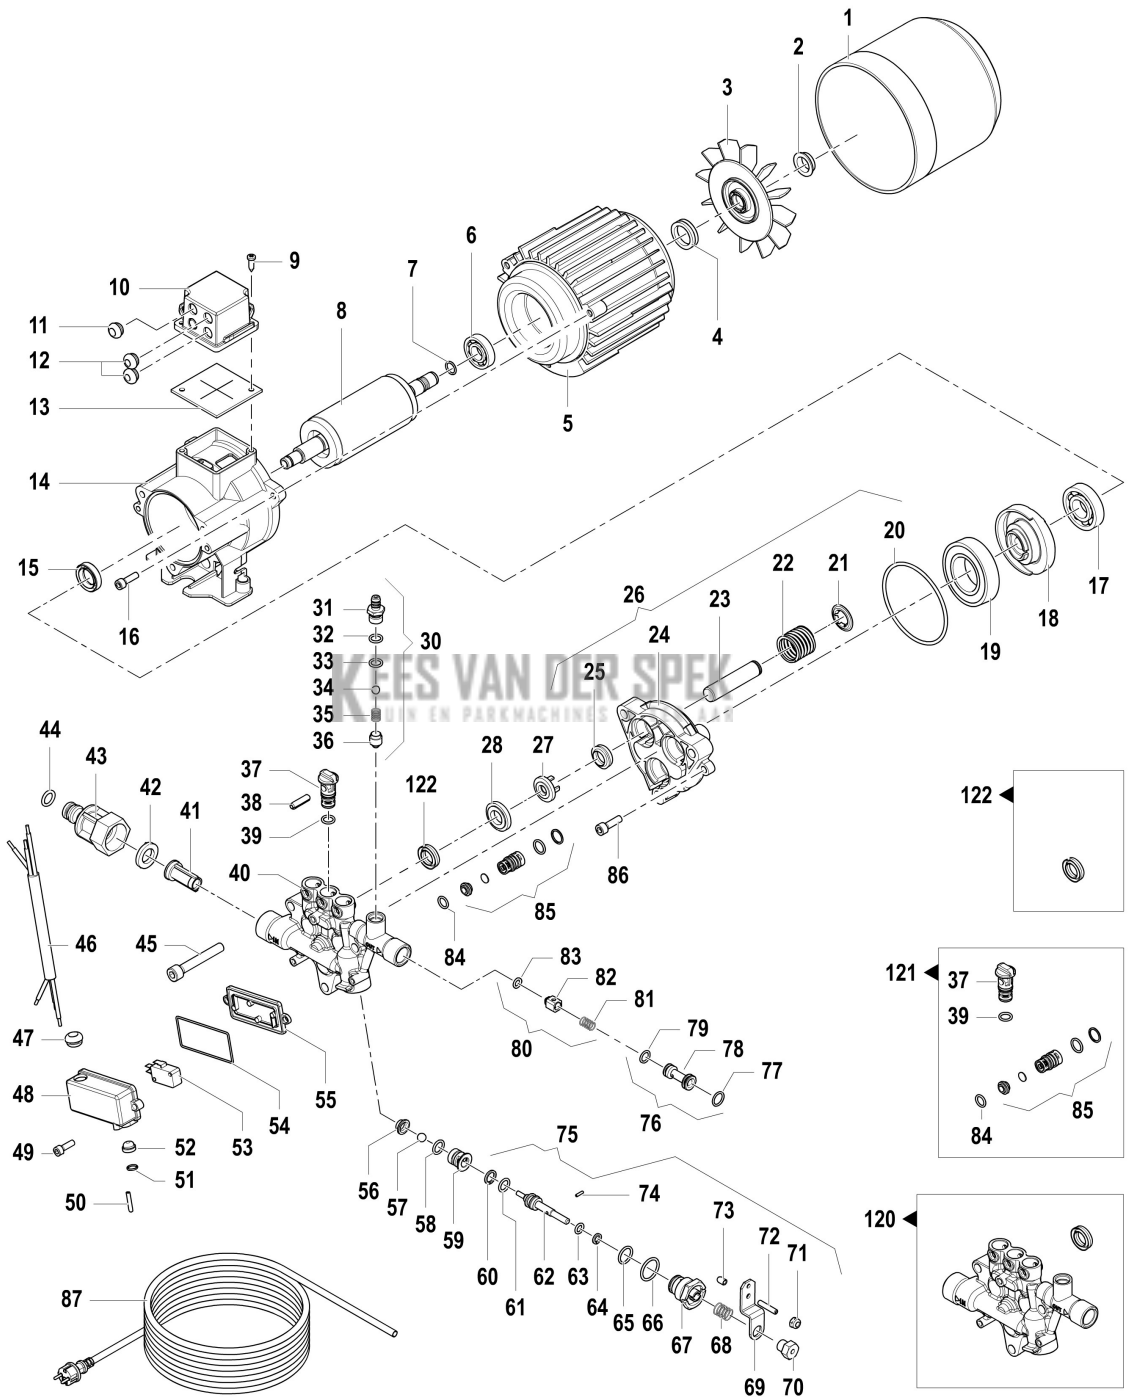

Illustratie Engine

Ref.Nu	Qty	Part number	Description	Validity from	Validity till	Notes	Bulletin
1	1	CH04660029	Fan cover				
2	1	CH00090280	Ring				
3	1	CH36320083	Motor fan kit				
4	1	CH12410070	Ring				
5	1	301100002	Stator and kit				
6	1	CH04380090	Bearing				
7	1	CH12410420	O-ring				
8	1	301100002	Stator and kit				
9	2	CH36250049	Screw				
10	1	CH04020380	Electrical box				
11	1	CH24340048	Cable holder				
12	2	CH24340046	Cable holder				
13	1	CH12010196	Gasket				
14	1	CH10090201	Flange				
15	1	CH00190118	Seal ring				
16	3	CH36090114	Screw				
17	1	CH04380091	Bearing				
18	1	CH00010629	Eccentric shaft				
19	1	CH04360032	Bearing				
20	1	CH12100620	O-ring				
21	3	CH00090317	Ring				
22	3	CH18020213	Spring				
23	3	CH24090127	Piston				
24	1	CH24320025	Pump crankcase				
25	3	CH00190124	Seal ring				
26	1	CH24320026	Pump crankcase				
27	3	CH00090318	Ring				
28	3	-	Not available for this product				
30	1	CH50260345	Fitting				
31	1	CH28000104	Detergent coupling suction kit				
32	1	CH12100465	O-ring				
33	1	CH12100466	O-ring				
34	1	CH30030033	Ball				
35	1	CH18020214	Spring				
36	1	CH02040051	Bushing				
37	3	CH12200069	Valve				
38	3	CH30210032	Plug				
39	3	CH12100465	O-ring				
40	1	CH32180415	Top cover				
41	1	CH10020132A	Water filter				
42	1	CH12090111	Gasket				
43	1	CH28030524	Fitting				
44	1	CH12100638	O-ring				
45	3	CH36090191	Screw				
46	1	CH04560322	Cable