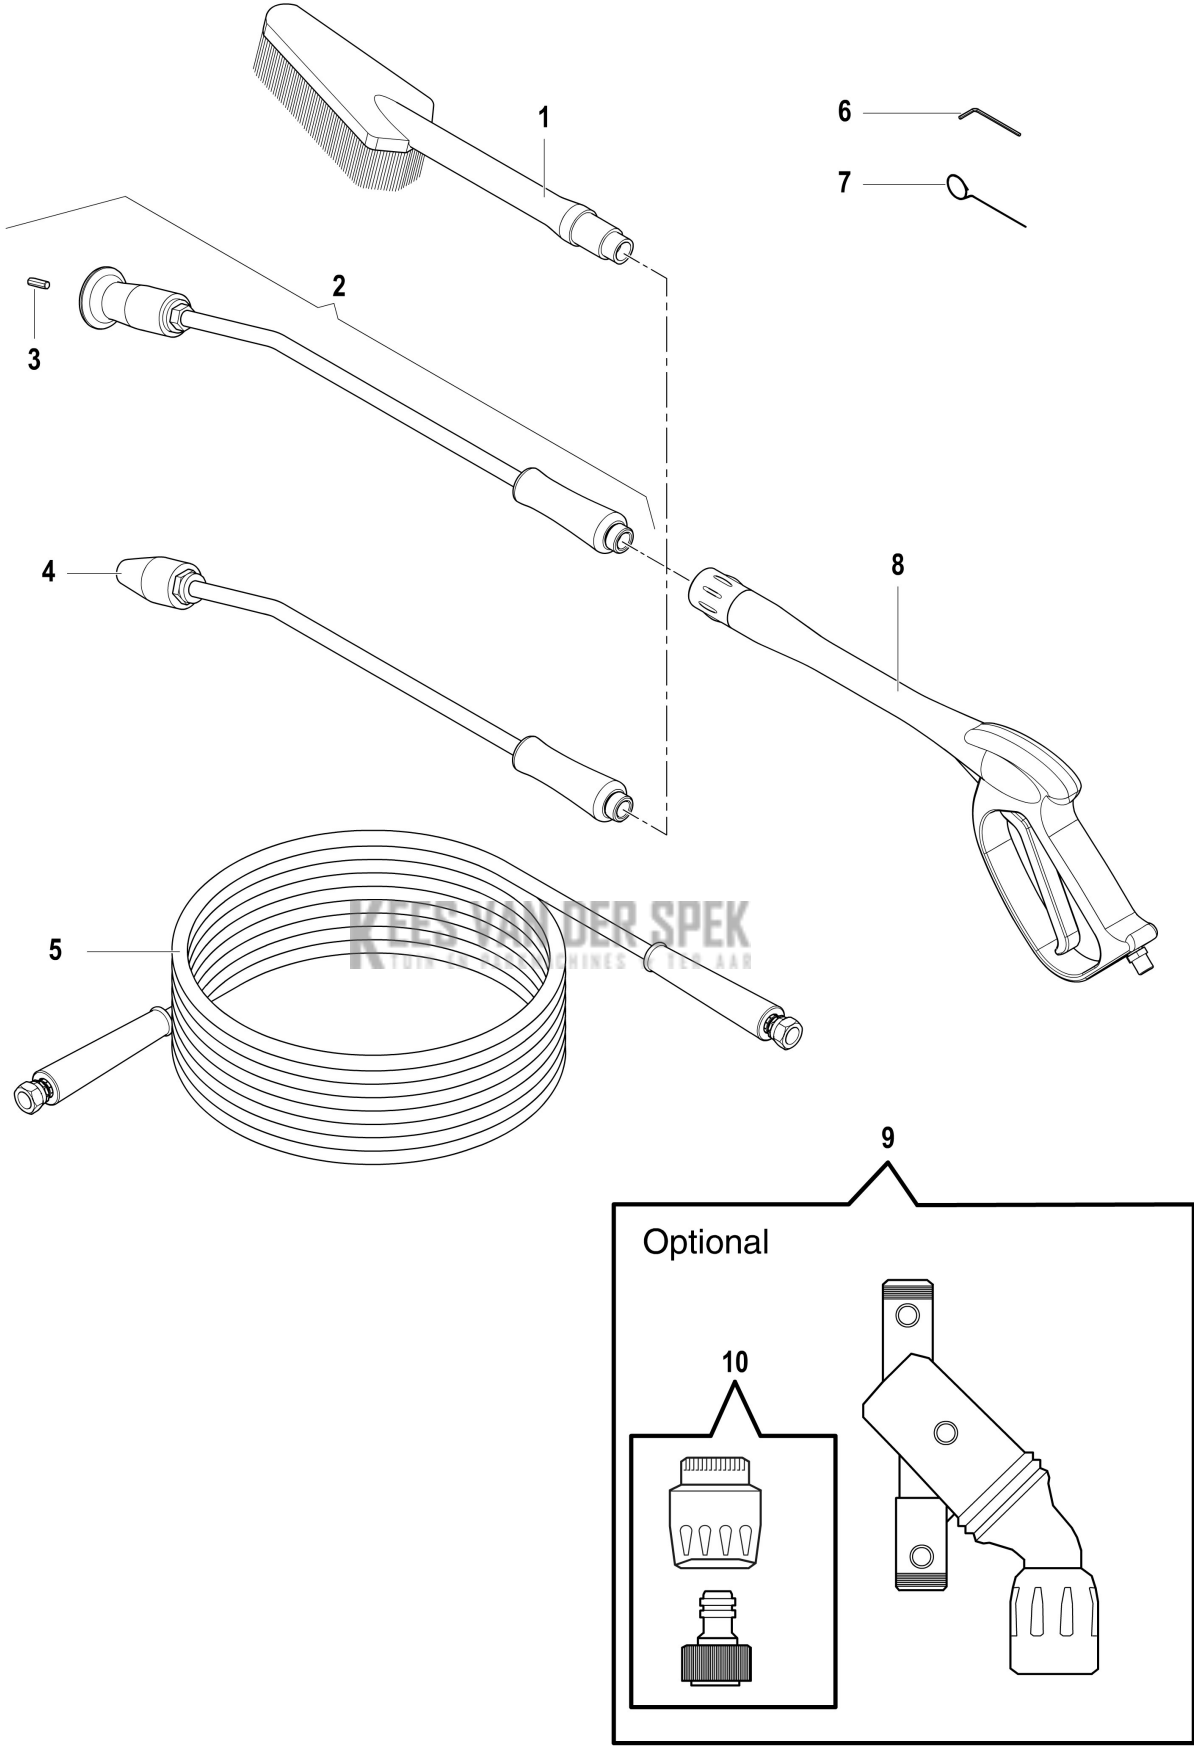

Illustratie Engine

Ref.Nu	Qty	Part number	Description	Validity from	Validity till	Notes	Bulletin
47	1	CH24340048	Cable holder				
48	1	CH04020276	Cover				
49	2	CH36090198	Screw				
50	1	CH30050097	Plug				
51	1	CH00090229	Ring				
52	1	CH24160112	Guard				
53	1	CH18250020	Switch				
54	1	CH12100550	O-ring				
55	1	CH04020290	Half case				
56	1	CH30090141	Seat				
57	1	CH30030035	Ball				
58	1	CH12100152	O-ring				
59	1	CH30090158	Seat				
60	1	CH00090112	Ring				
61	1	CH12100041	O-ring				
62	1	CH00150194	Easy start kit				
63	1	CH12100055	O-ring				
64	1	CH00090110	Ring				
65	1	CH12100049	O-ring				
66	1	CH12100390	O-ring				
67	1	CH36050115	Screw				
68	1	CH18020287	Spring				
69	1	CH16000093	Lever				
70	1	CH32020241	Screw				
71	1	CH06040087	Nut				
72	1	CH36220047	Total stop adjustable nut				
73	1	CH04320044	Cap				
74	1	CH30210035	Plug				
75	1	CH12150439	Regulation valve				
76	1	CH34100357	Injector kit				
77	1	CH12100170	O-ring				
78	1	CH34100356	Injector body				
79	1	CH12100463	Gasket				
80	1	CH50260262	Check valve kit				
81	1	CH18020218	Spring				
82	1	CH24090102	Check valve				
83	1	CH12100463	Gasket				
84	3	CH12100465	O-ring				
85	3	CH12200068	Valve				
86	3	CH36090114	Screw				
87	1	CH04560318	Cable				
120	1	CH33000125	Compl. top cover				
121	1	CH50250026	Valve				
122	1	CH50190666	Gasket set				