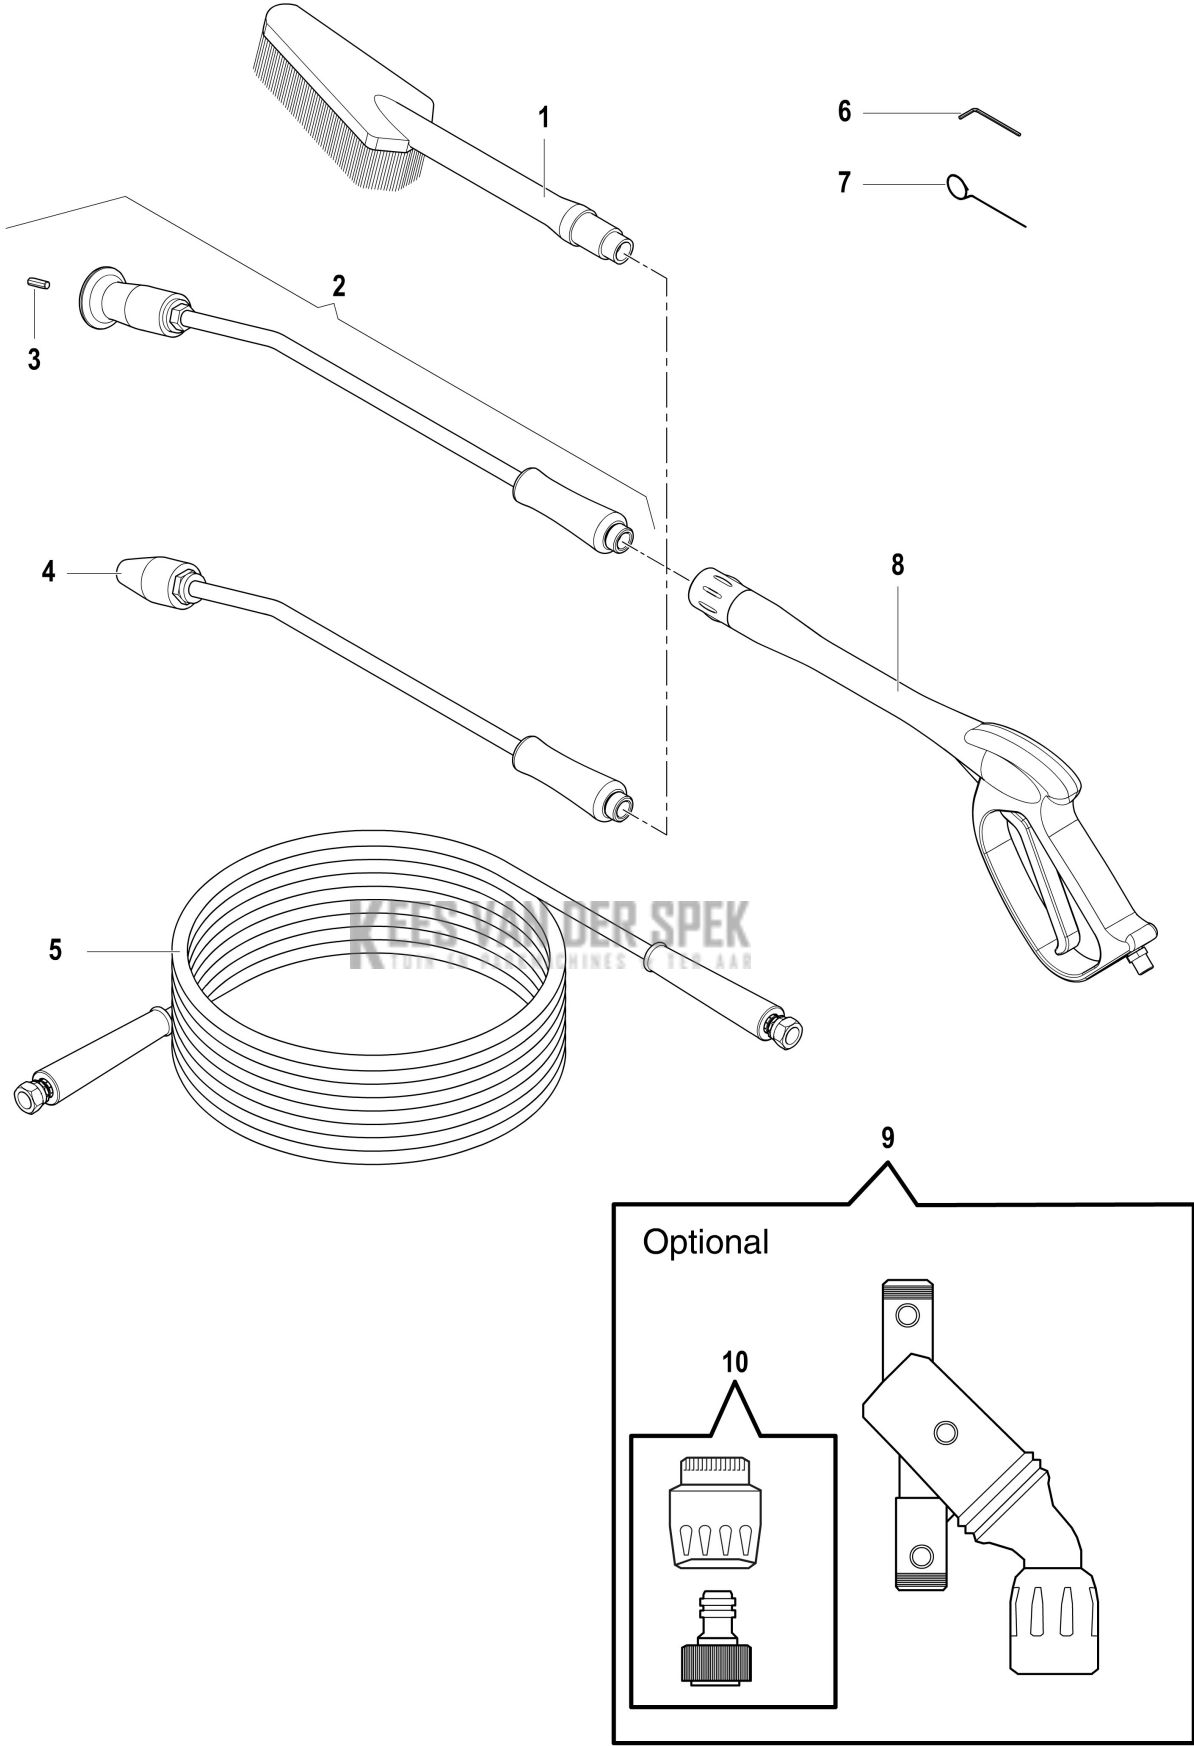

Illustratie Accessories

Ref.Nu	Qty	Part number	Description	Validity from	Validity till	Notes	Bulletin
1	1	CH14130032	Fixed brush				
2	1	68500037	Lance with adjustable nozzle				
3	1	CH34000512	Water nozzle				
4	1	68500047	Lance rotojet			Ugello rotante; Rotating lance	
5	1	CH33011218	H.p. hose				
6	1	CH04540037	Bushing				
7	1	CH04550013	Needle				
8	1	68500029	Spray gun				
9	1	CH06080049	Backflow preventer			Optional	
10	1	CH50020024	claber support kit			Optional	

KEES VAN DER SPEK
TUIN EN PARKMACHINES * TER AAR