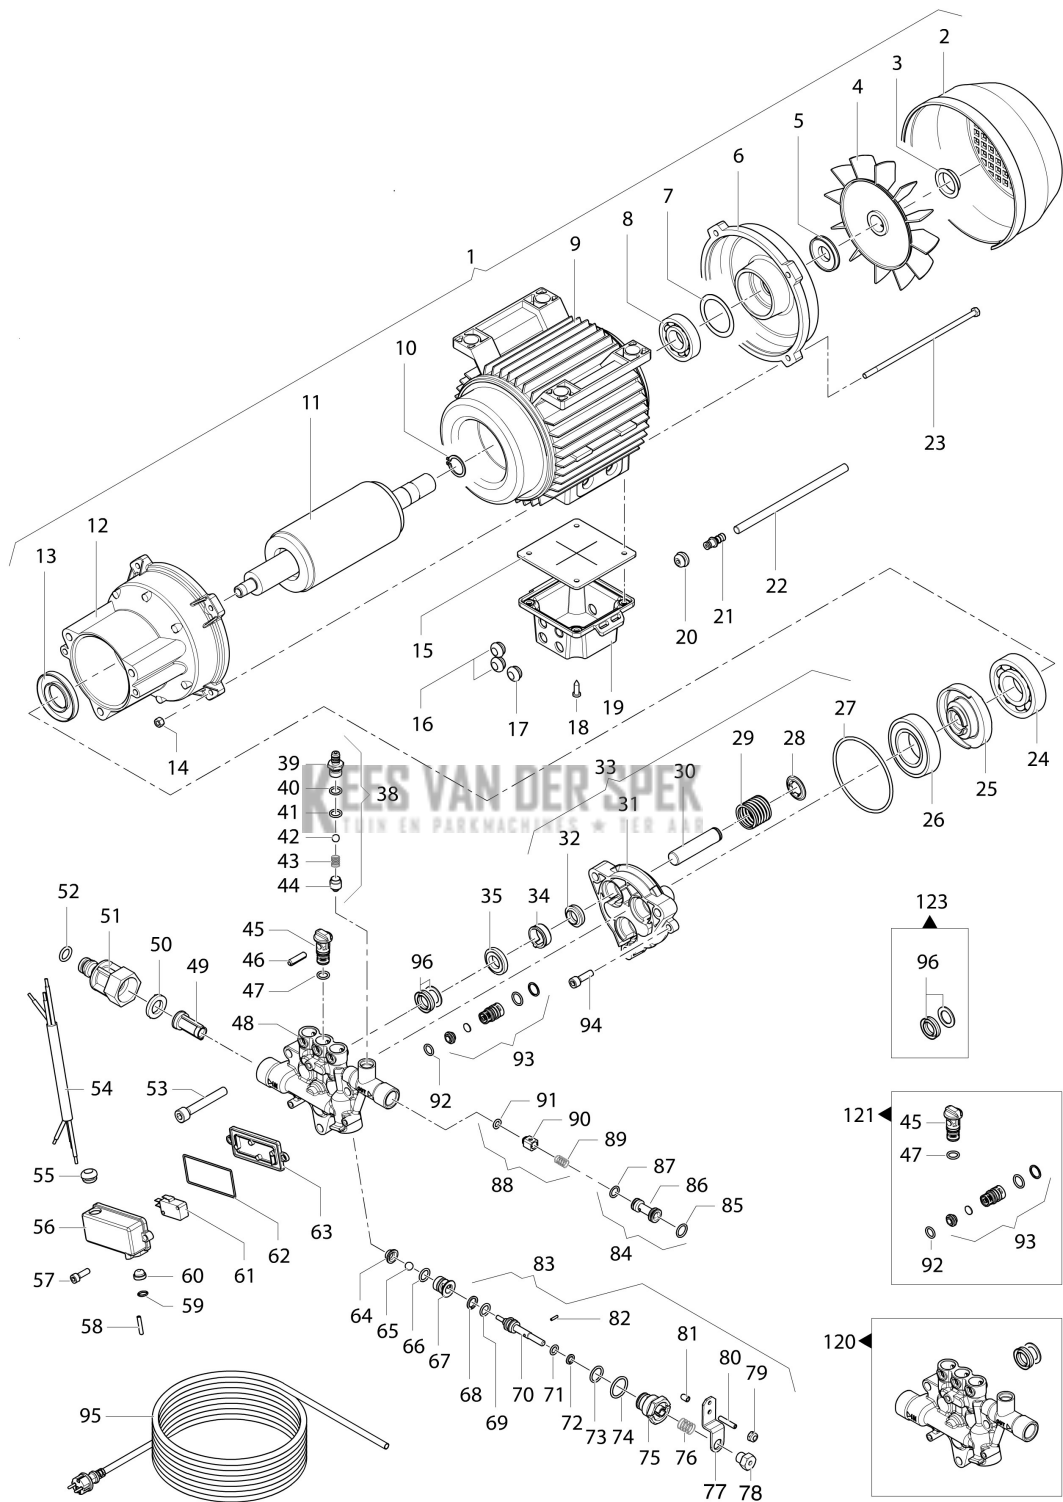

Illustratie Engine

Ref.Nu	Qty	Part number	Description	Validity from	Validity till	Notes	Bulletin
1	1	CH18310655	Complete motor				
2	1	CH04020400	Fan cover				
3	1	CH00090280	Ring				
4	1	CH36320109	Fan				
5	1	CH12410110	Ring				
6	1	CH10090271	Flange (motor)				
7	1	CH00090327	Ring				
8	1	CH04380083	Bearing				
9		-	Not available for this product				
10	1	CH30190011	Snap ring				
11		-	Not available for this product				
12	1	CH10090268	Flange (motor)				
13	1	CH00190007	Seal ring				
14	4	CH06040046	Nut				
15	1	CH12010201	Gasket				
16	2	CH24340046	Cable holder				
17	1	CH24340048	Cable holder				
18	3	CH36250019	Screw				
19	1	CH04020374	Electrical box				
20	1	CH24340048	Cable holder				
21	2	CH28030267	Fitting				
22	1	CH32081123	Tube				
23	4	CH36070256	Screw				
24	1	CH04380071	Bearing				
25	1	CH00010629	Eccentric shaft				
26	1	CH04360032	Bearing				
27	1	CH12100620	O-ring				
28	3	CH00090267	Ring				
29	3	CH18020213	Spring				
30	3	CH24090125B	Piston				
31	1	CH24320029	Pump crankcase				
32	3	CH00190058	Seal ring				
33	1	CH24320032	Pump crankcase				
34	3	CH06010308	Spacer				
35	3	CH00090270	Ring				
38	1	CH50260345	Fitting				
39	1	CH28000104	Detergent coupling suction kit				
40	1	CH12100465	O-ring				
41	1	CH12100466	O-ring				
42	1	CH30030033	Ball				
43	1	CH18020214	Spring				
44	1	CH02040051	Bushing				
45	3	CH12200069	Valve				
46	3	CH30210032	Plug				

KEES VAN DER SPEK
TUIN EN PARKMACHINES * TER AAR