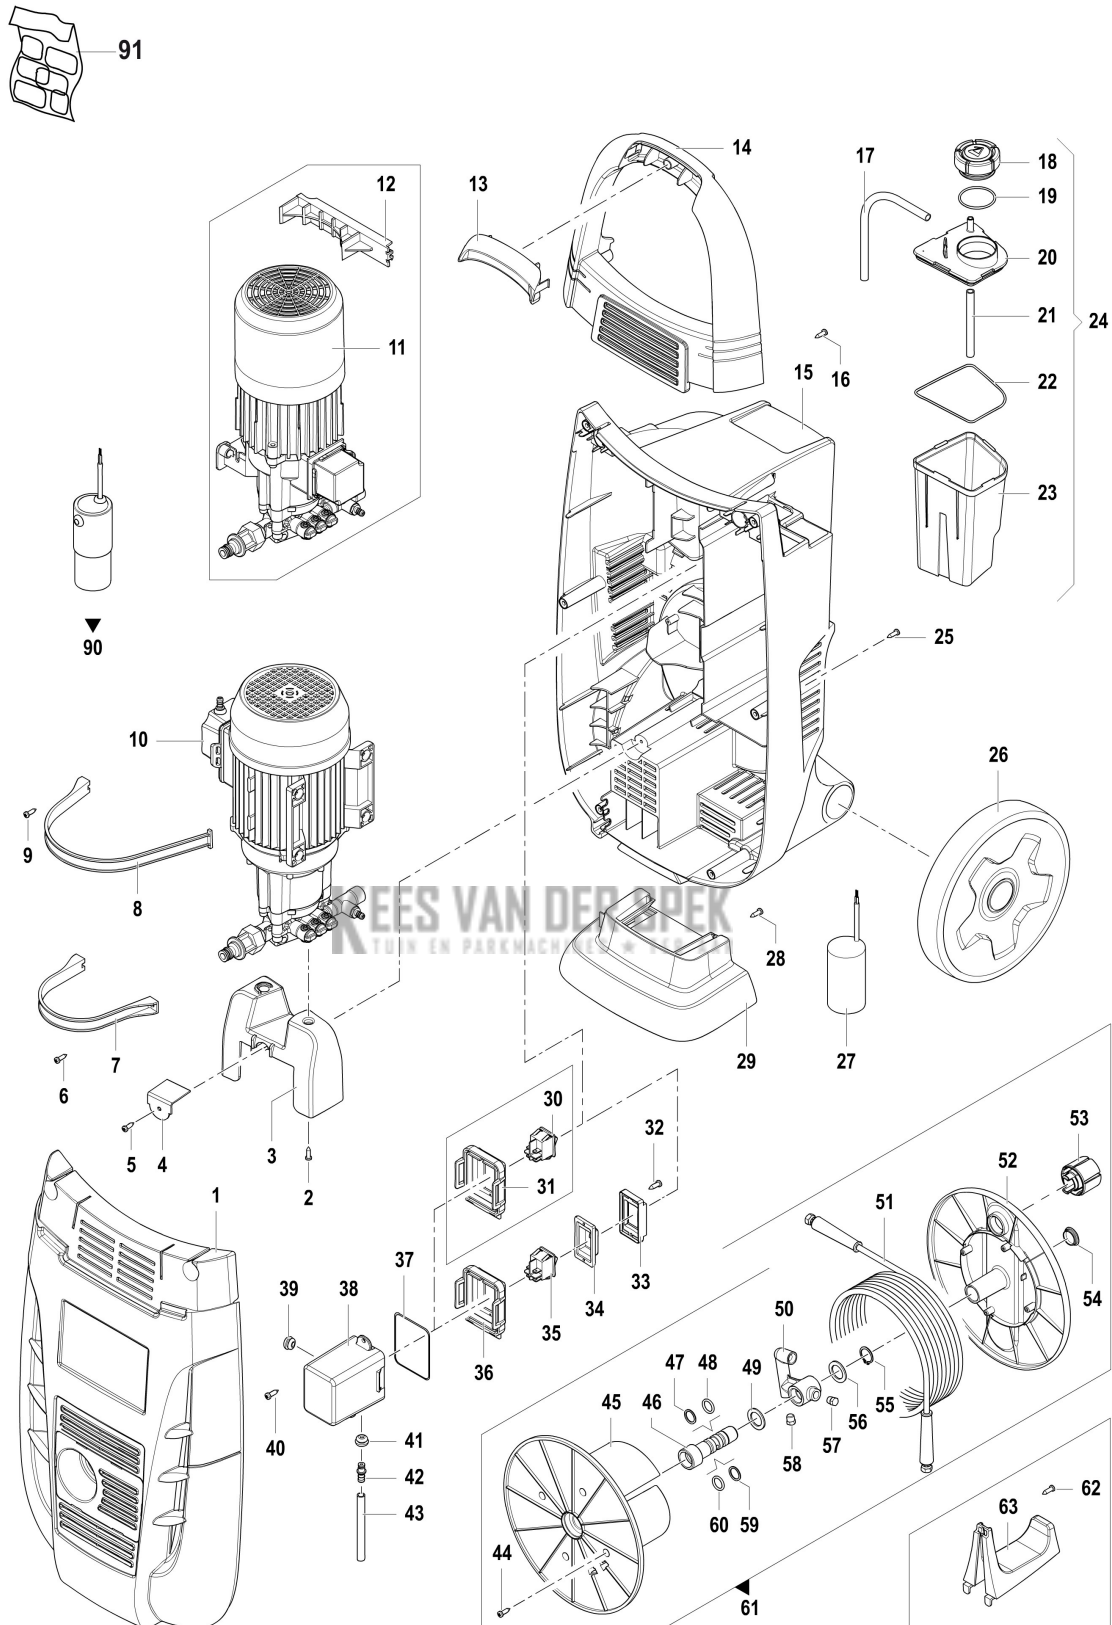

## Illustratie Deck

Ref.Nu	Qty	Part number	Description	Validity from	Validity till	Notes	Bulletin
1	1	CH04770414	Cover kit			Frontale, arancio; Front, orange	
2	1	CH36250071	Screw				
3	1	CH24000139	Support				
4	1	CH30020733	Bracket				
5	1	CH36050114	Screw				
6	2	CH36050114	Screw	05/2009			
7	1	CH30400005	Band	05/2009			
8	1	CH30400004	Band				
9	1	CH36050114	Screw				
10	1	CH73040433	Motorpump				
11	-		Not available for this product				
12	-		Not available for this product				
13	1	CH04020372	Handle cover				
14	1	CH14110044A	Handle				
15	1	CH32060312A	Frame				
16	2	CH36050114	Screw				
17	1	CH32081107	Tube				
18	1	CH32000134	Detergent plug				
19	1	CH12100200	O-ring				
20	1	CH04020375	Cover				
21	1	CH32081102	Tube				
22	1	CH12100379	O-ring				
23	1	CH30290026	Detergent tank				
24	1	CH05310291	Detergent tank kit				
25	6	CH36050114	Screw				
26	2	CH28100091B	Wheel				
27	1	CH04340329A	Condenser				
28	2	CH36050114	Screw				
29	1	CH30020697A	Frame			Inferiore; Lower	
30	-		Not available for this product				
31	-		Not available for this product				
32	2	CH36250003	Screw				
33	1	CH04600030	Switch cover				
34	1	CH24160095	Switch protection				
35	1	CH14100061	Switch				
36	1	CH04020373	Cover				
37	1	CH12010203	Gasket				
38	1	CH30010543	Switch box				
39	2	CH24340046	Cable holder				
40	1	CH36050114	Screw				
41	2	CH24340048	Cable holder				
42	2	CH28030267	Fitting				
43	1	CH32081123	Tube				
44	4	CH36050114	Screw				