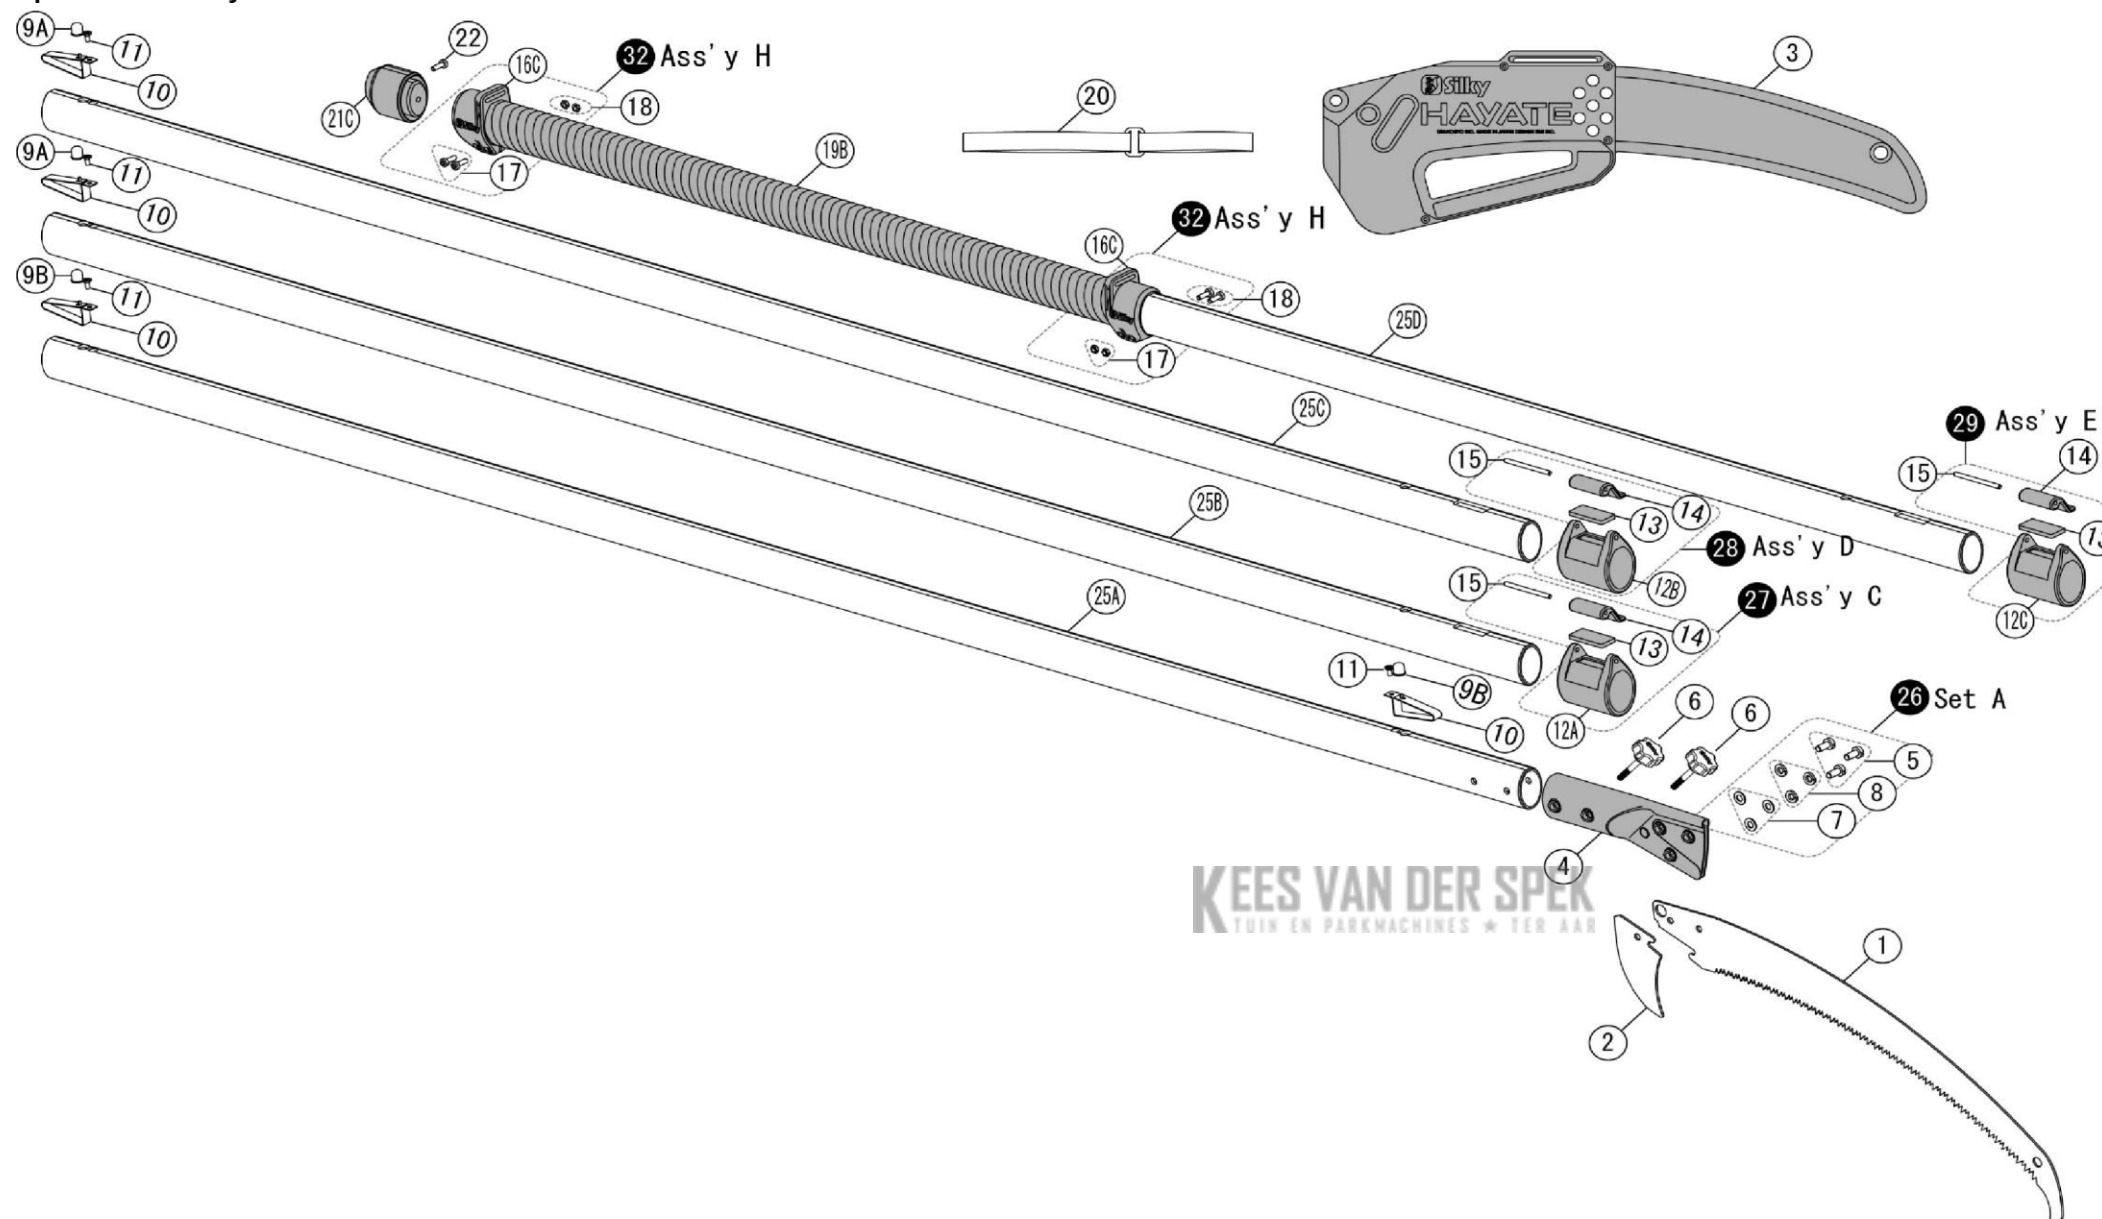

HAYATE 610

KEES VAN DER SPEK
TUIN EN PARKMACHINES ✦ TER AAR

Exploded view Hayate 6100-6.5 3 extensions V.2016.05.10

KEES VAN DER SPEK
TUIN EN PARKMACHINES • TER AAR

Ref.	Article nr.	Description
1	KSI037342	blade Hayate 420-6.5
2	KSI037542	sickle Hayate
3	KZSI3700401	cover Hayate
4	KZSI3700091	yellow pipe
6	KZSI3700441	bolt yellow pipe (2 required)
5-7-8		see boltset 26
9A	KZSI1770496	push button middle
9B	KZSI1770497	push button large
10	KZSI3700478	spring push button
11	KZSI3700477	spring fixing bolt
12A	KZSI3700461	cramp housing (S)
12B	KZSI3700462	cramp housing (M)
12C	KZSI3700463	cramp housing (L)
13	KZSI3700472	spacer
14	KZSI3700471	lever
15	KZSI3700470	rod pin
16C	KZSI3700469	bracket (L) 6100

Ref.	Article nr.	Description
17	KZSI3700435	bracket bolt
18	KZSI3700436	bracket nut
19B	KZSI3700422	rubber grip tape 5000/6100
20	KZSI3700420	strap
21C	KZSI3700466	rubber sole 6100
22	KZSI3700437	bolt rubber sole
25A	KZSI3700036	upper pole 6100
25B	KZSI3700037	middle/upper pole 6100
25C	KZSI3700038	middle/lower pole 6100
25D	KZSI3700039	lower pole 6100
26	KZSI3703951	boltset blade assembling (set A)
27	KZSI3703953	cramp housing (S) (assy C)
28	KZSI3703954	cramp housing (M) (assy D)
29	KZSI3703955	cramp housing (L) (assy E)
32	KZSI3703958	bracket (L) 6100 (assy H)
	KSI037243	pole only