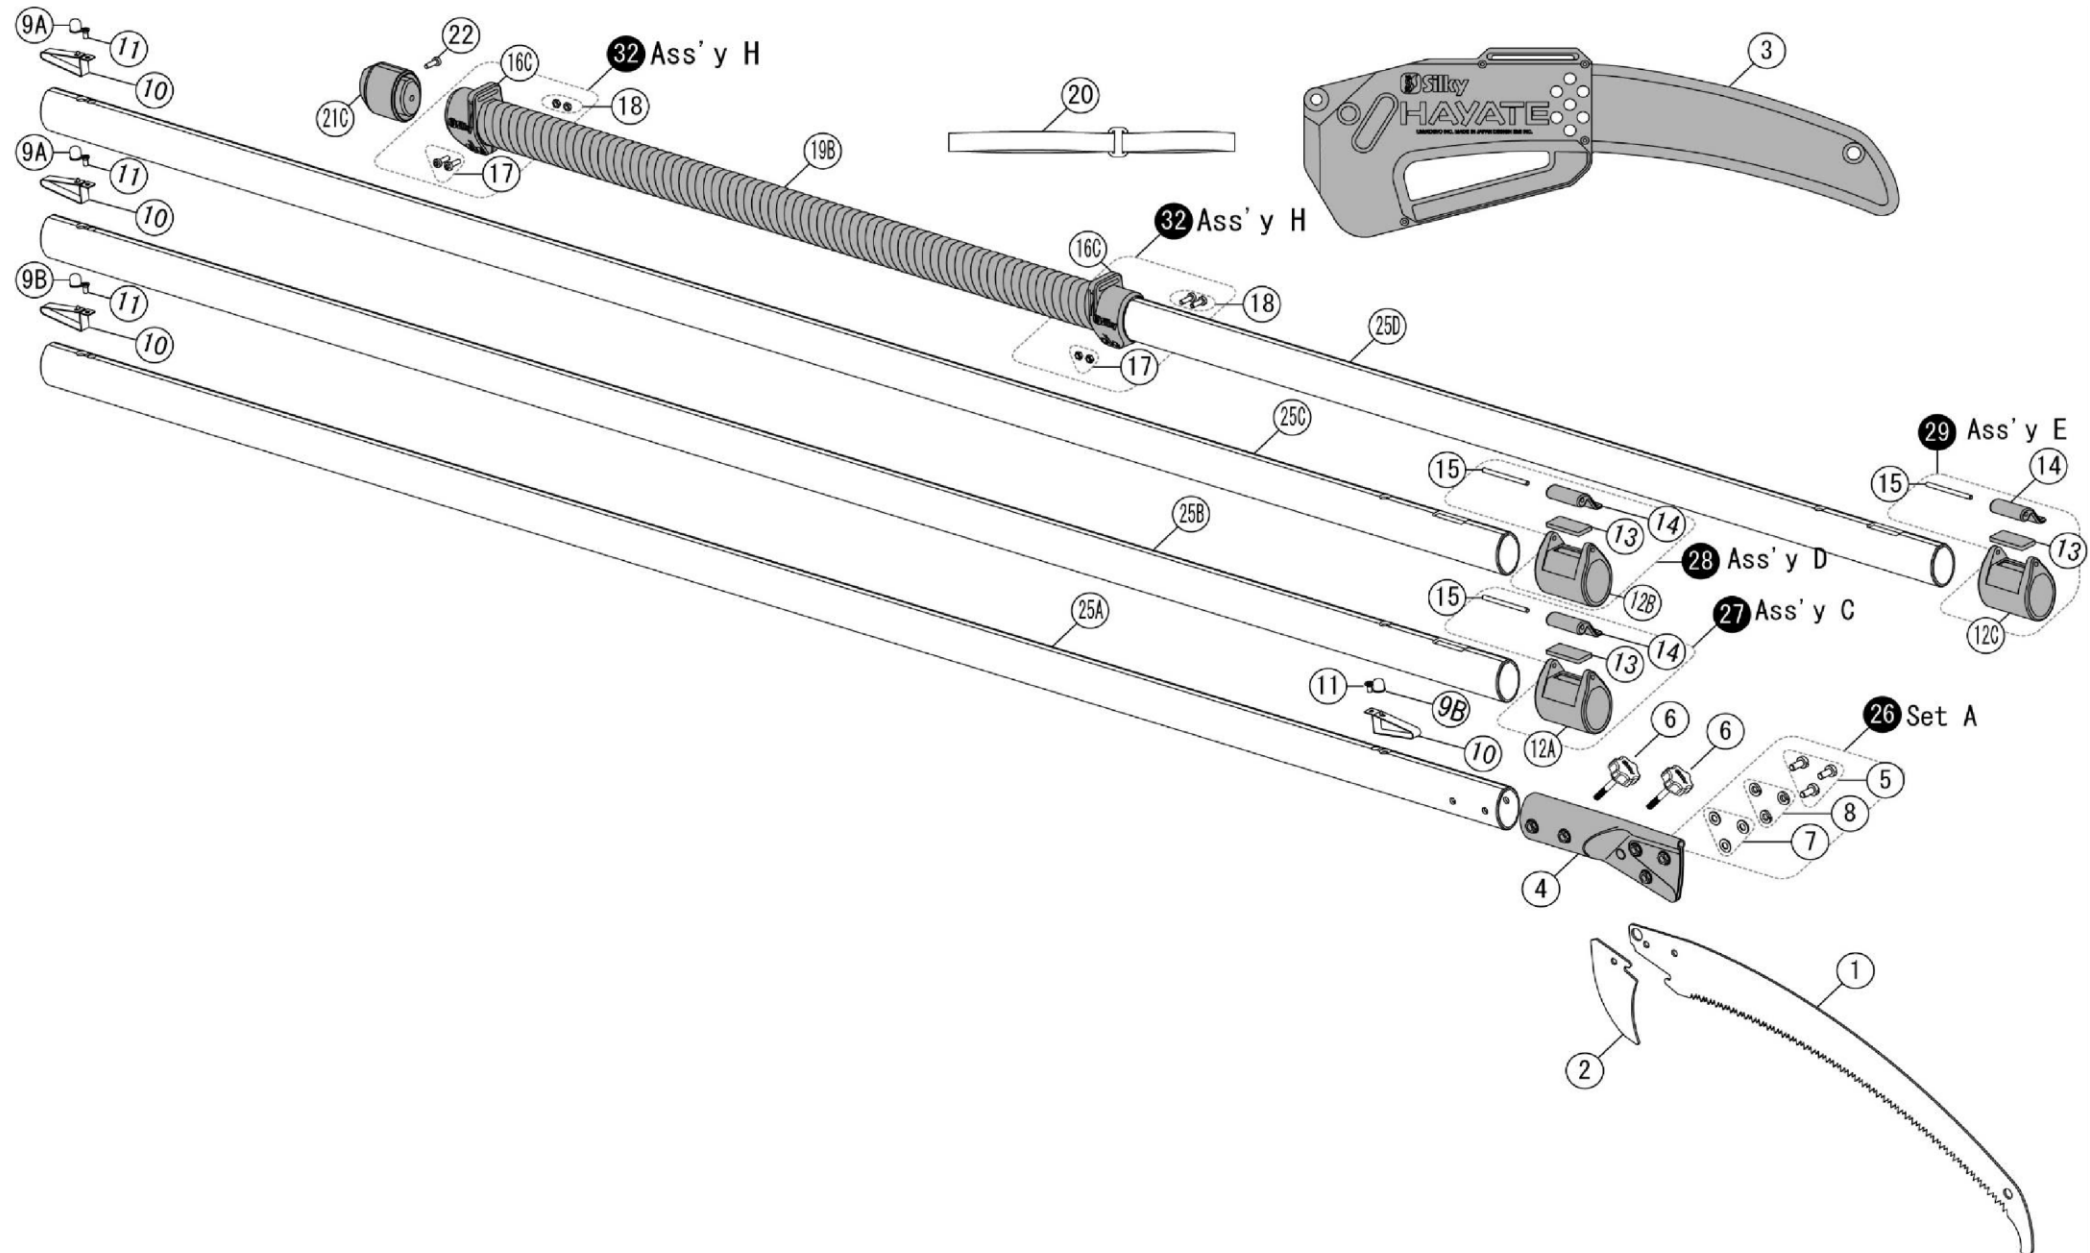

Exploded view Hayate 7700-6.5 3 extensions V.2016.05.10

Ref.	Article nr.	Description
1	KSI037342	blade Hayate 420-6.5
2	KSI037542	sickle Hayate
3	KZSI3700401	cover Hayate
4	KZSI3700091	blade fixing pipe
6	KZSI3700441	bolt blade fixing pipe(2 required)
5-7-8		see boltset 26
9A	KZSI1770496	push button middle
9B	KZSI1770497	push button large
10	KZSI3700478	spring push button
11	KZSI3700477	spring fixing bolt
12A	KZSI3700461	cramp housing (S)
12B	KZSI3700462	cramp housing (M)
12C	KZSI3700463	cramp housing (L)
13	KZSI3700472	spacer
14	KZSI3700471	lever
15	KZSI3700470	rod pin
16C	KZSI3700469	bracket (L) 7700

Ref.	Article nr.	Description
17	KZSI3700435	bracket bolt
18	KZSI3700436	bracket nut
19B	KZSI3700422	rubber grip tape 5000/6100/7700
20	KZSI3700420	strap
21C	KZSI3700466	rubber sole
22	KZSI3700437	bolt rubber sole
25A	KZSI3700051	upper pole
25B	KZSI3700052	middle/upper pole
25C	KZSI3700053	middle/lower pole
25D	KZSI3700054	lower pole
26	KZSI3703951	boltset blade assembling (set A)
27	KZSI3703953	cramp housing (S) (assy C)
28	KZSI3703954	cramp housing (M) (assy D)
29	KZSI3703955	cramp housing (L) (assy E)
32	KZSI3703958	bracket (L) 6100 (assy H)
	KZSI037743	pole only 7700