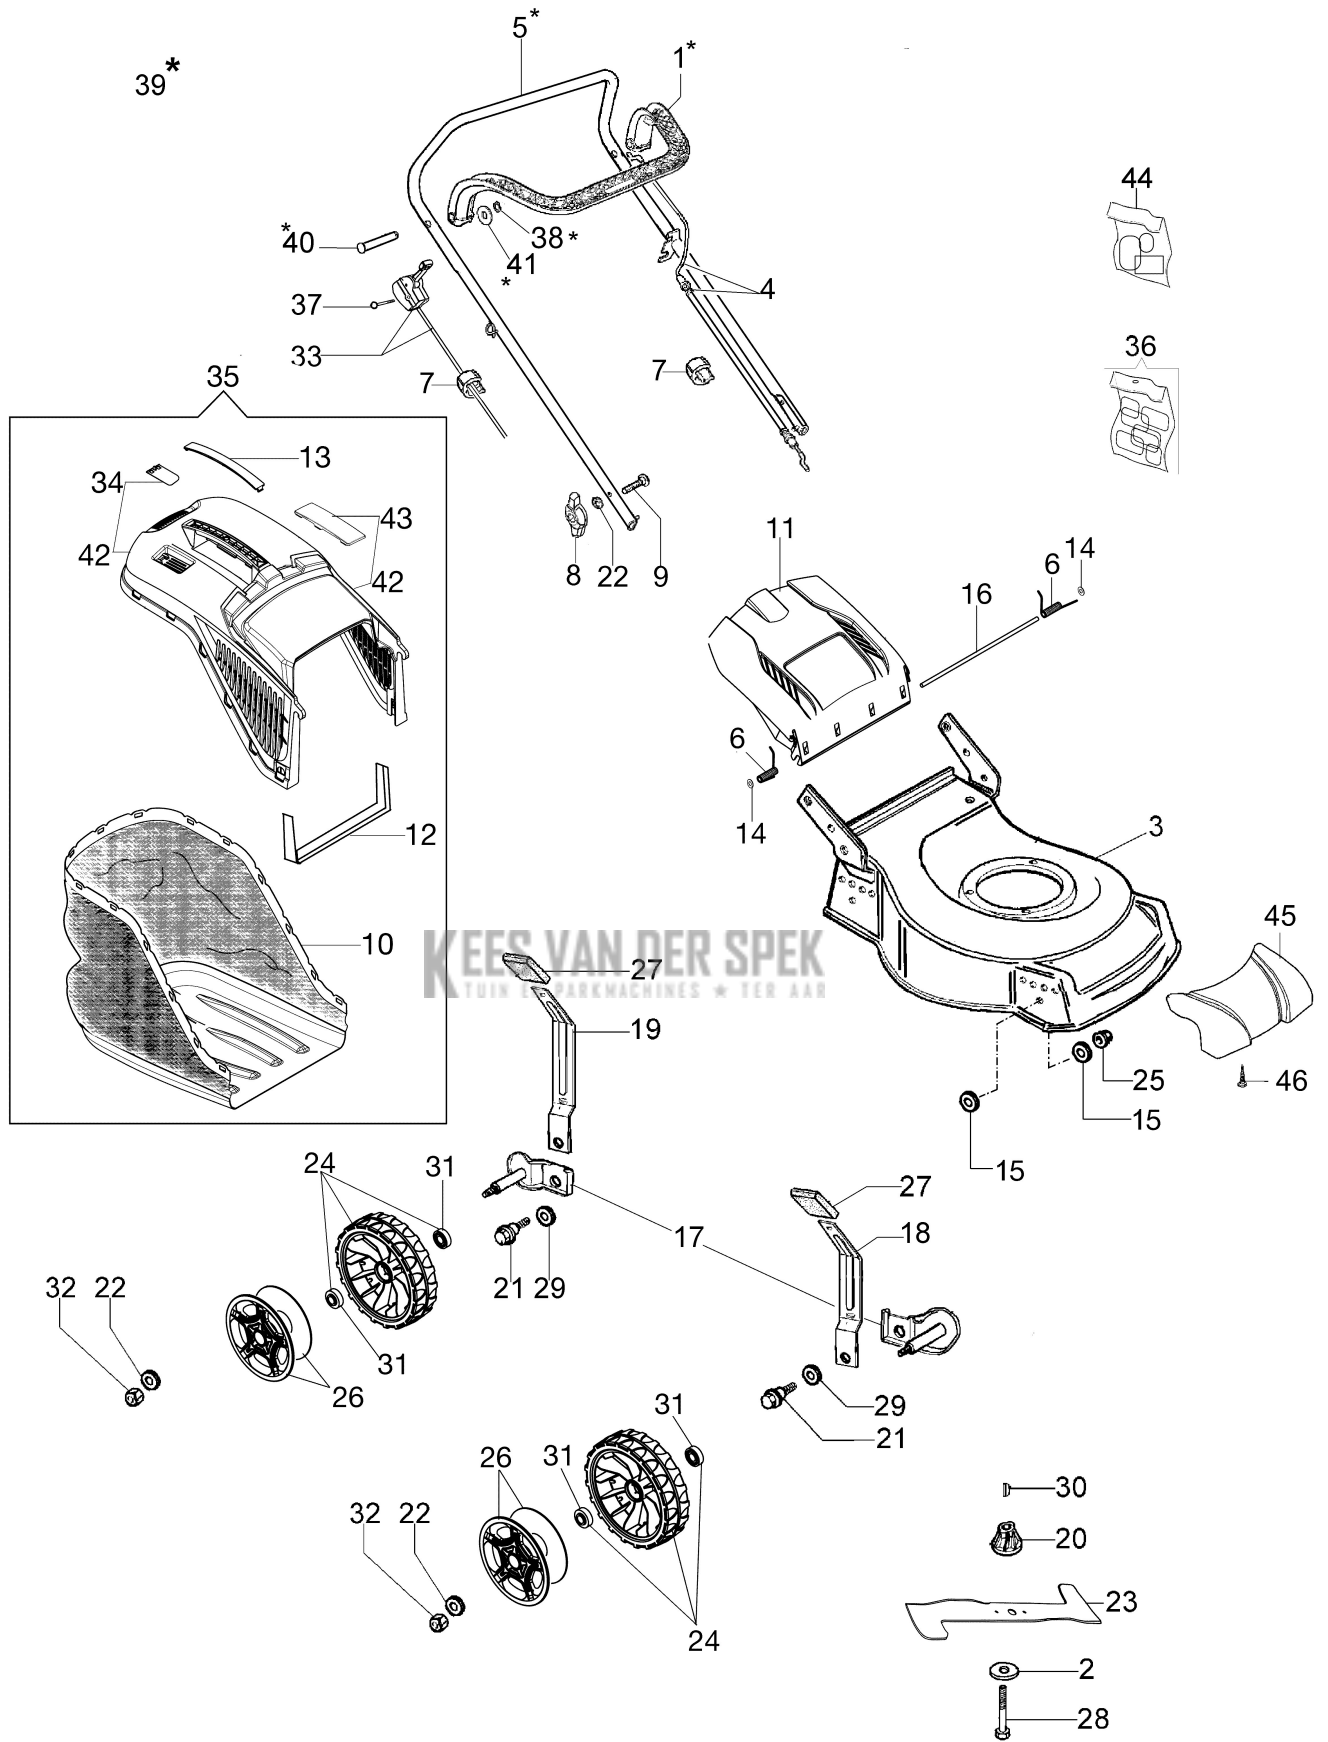

## Illustratie Complete illustrated parts list

Ref.Nu	Qty	Part number	Description	Validity from	Validity till	Notes	Bulletin
1	1	66060316AR	Brake lever				
2	1	66060384R	Washer				
3	1	66100255R	Deck				
4	1	66060108R	Engine break cable				
5	1	66060421BR	Handlebar				
6	1	66110609A	Kit spring				
7	2	66060231	Band				
8	2	66070944R	Tightening handle				
9	2	3910015R	Screw				
10	1	66070876R	Grassbag				
11	1	66110753R	Shutter				
12	1	66070133R	Support				
13	2	66070522R	Cover				
14	2	3045034R	Retainer washer				
15	8	66030012R	Washer				
16	1	66110026R	Deflector axle				
17	2	66070301A	Support set				
18	4	66070248R	Lever				
19	4	66070031R	Lever				
20	1	66030003AR	Blade hub				
21	4	66070030A	Pin				
22	6	66030012R	Washer				
23	1	66100221R	Mulching blade				
24	4	66070724R	Complete wheel				
25	4	3933032R	Nut				
26	4	66070849R	Wheel cover				
27	4	66070417R	Handle				
28	1	3906150R	Screw				
29	8	3027001R	Washer				
30	1	8202126R	Key				
31	8	66070497R	Bearing				
32	4	3914010R	Nut				
33	1	66060164BR	Complete throttle				
34	1	66070521R	Shutter				
35	1	66070905	Grassbag kit				
36	1	66100252	Labels kit				
37	1	3910019	Screw				
38	2	3024006	Snap ring				
39	1	66060425R	Handle kit				
40	2	66060317BR	Pin				
41	2	3064037	Washer				
42	1	66072047R	Frame				
43	1	66070466R	Lock				
44	1	66110795	Labels kit			Motore; Engine	
45	1	66070941R	Guard				
46	2	3960137R	Screw				