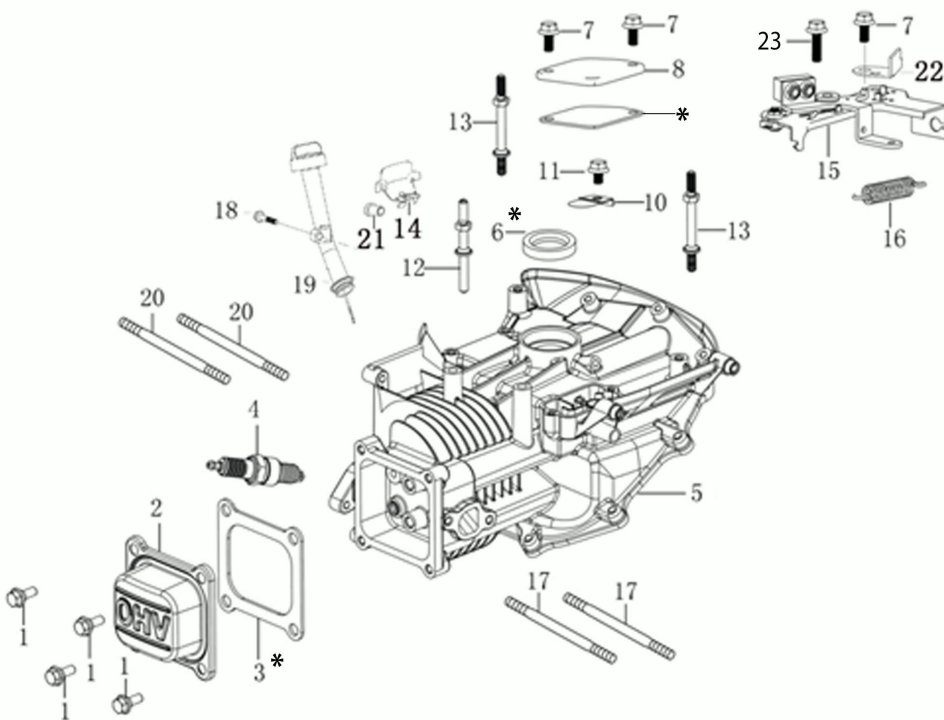

9*

KEES VAN DER SPEK
TUIN EN PARKMACHINES * TER AAR

Illustratie Crankcase

Ref.Nu	Qty	Part number	Description	Validity from	Validity till	Notes	Bulletin
1	4	L66150393	Screw				
2	1	L66151522	Cover				
3	1	L66151523	Gasket				
4	1	3055123	Spark plug				
5	1	L66151524	Crankcase				
6	1	L66150409	Seal ring				
7	3	L66150464	Screw				
8	1	L66151525	Cap				
9	1	L66151570	Gasket set				
10	1	L66150410	Reed valve				
11	1	L66151526	Screw				
12	1	L66151527	Stud				
13	2	L66151528	Stud				
14	1	L66151529	Support				
15	1	L66151530	Brake				
16	1	L66151531	Spring				
17	2	L66151532	Stud				
18	1	L66150453	Screw				
19	1	L66151533	Oil cap assy				
20	2	L66151534	Stud				
21	1	L66151535	Bushing				
22	1	L66151536	Bracket				
23	1	L66150456	Screw				

KEES VAN DER SPEK
TUIN EN PARKMACHINES * TER AAR