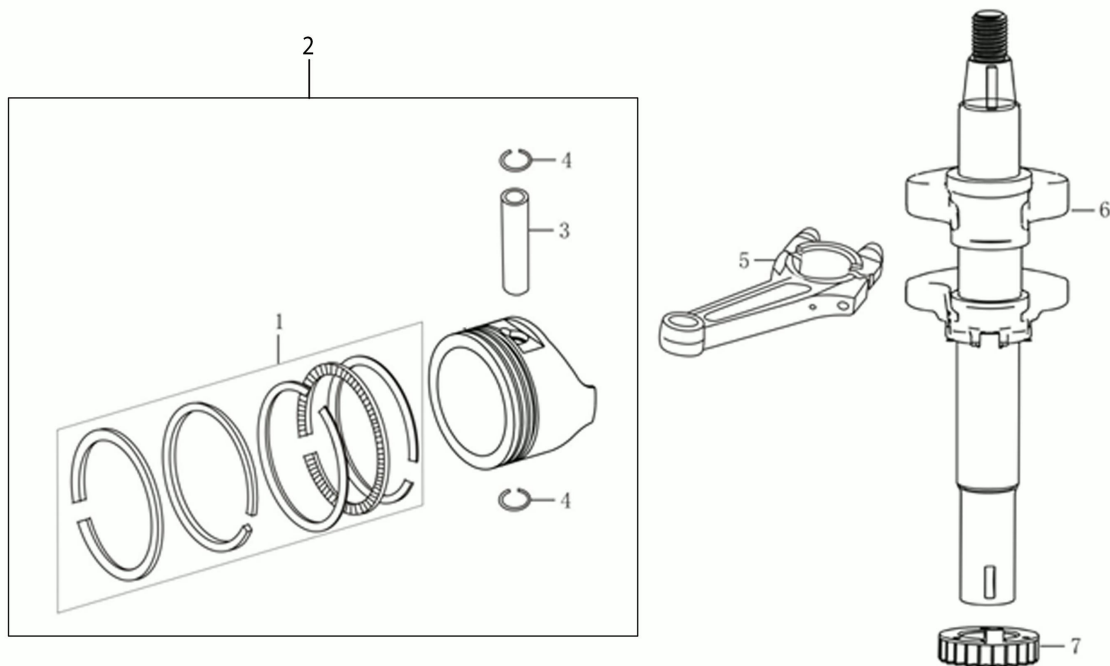

KEES VAN DER SPEK
TUIN EN PARKMACHINES * TER AAR

Illustratie Shaft + piston

Ref.Nu	Qty	Part number	Description	Validity from	Validity till	Notes	Bulletin
1	1	L66151541	Piston ring set				
2	1	L66151571	Piston assy				
3	1	L66150342	Piston pin				
4	2	L66150372	Retainer washer				
5	1	L66151542	Connecting rod				
6	1	L66151543	Crankshaft				
7	1	L66151544	Slide				

KEES VAN DER SPEK
TUIN EN PARKMACHINES * TER AAR