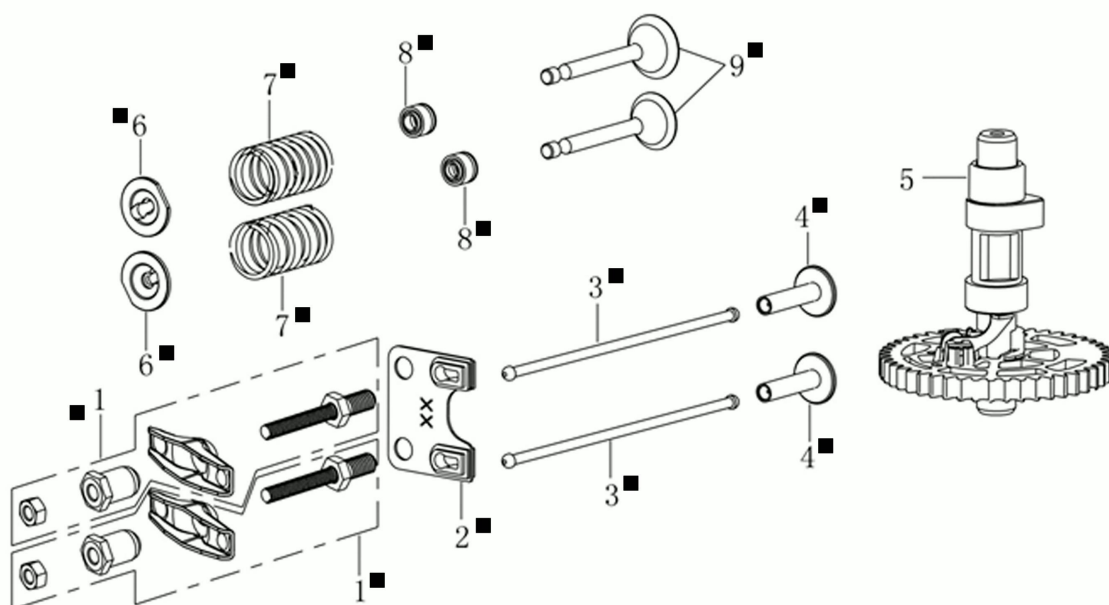

10

KEES VAN DER SPEK
TUIN EN PARKMACHINES * TER AAR

Illustratie Reed valve kit

Ref.Nu	Qty	Part number	Description	Validity from	Validity till	Notes	Bulletin
1	2	L66151545	Compensator				
2	1	L66151546	Plate				
3	2	L66150402	Equalizer rod				
4	2	L66151547	Slide				
5	1	L66151548	Camshaft assy				
6	2	L66150398	Spring holder				
7	2	L66150522	Valves spring				
8	2	L66150367	Seal				
9	1	L66150400	Suction/exhaust valve kit				
10	1	L66151572	Reed valve kit				

KEES VAN DER SPEK
TUIN EN PARKMACHINES * TER AAR