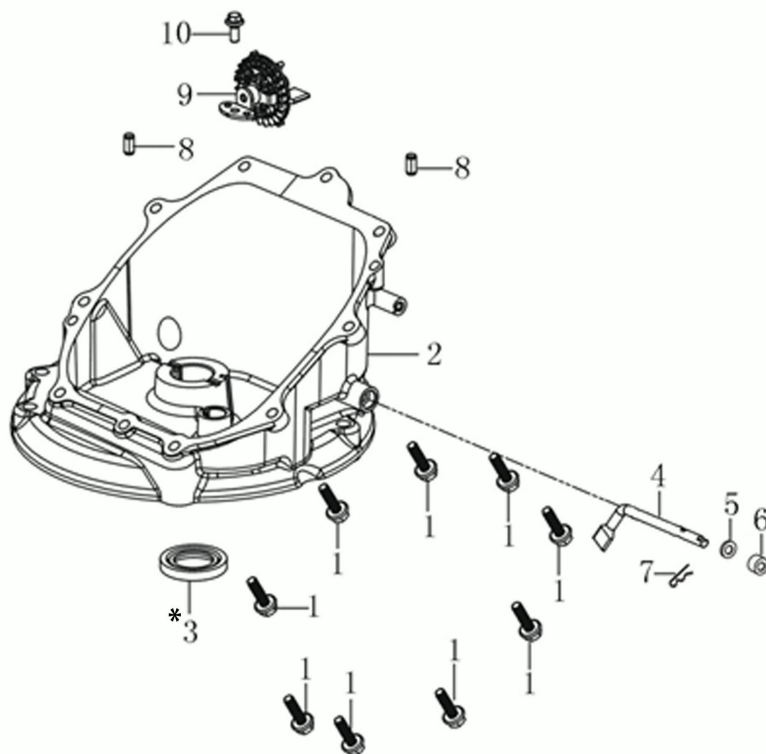

11*

KEES VAN DER SPEK
TUIN EN PARKMACHINES * TER AAR

Illustratie Crankcase cover

Ref.Nu	Qty	Part number	Description	Validity from	Validity till	Notes	Bulletin
1	9	L66150817	Bolt				
2	1	L66151537	Crankcase cover				
3	1	L66150462	Gasket				
4	1	L66151538	Governor arm shaft				
5	1	L66150035	Washer				
6	1	L66150419	Gasket				
7	1	L66150353	Plug				
8	2	L66151539	Pin				
9	1	L66151540	Governor				
10	1	L66150729	Screw				
11	1	L66151570	Gasket set				

KEES VAN DER SPEK
TUIN EN PARKMACHINES * TER AAR