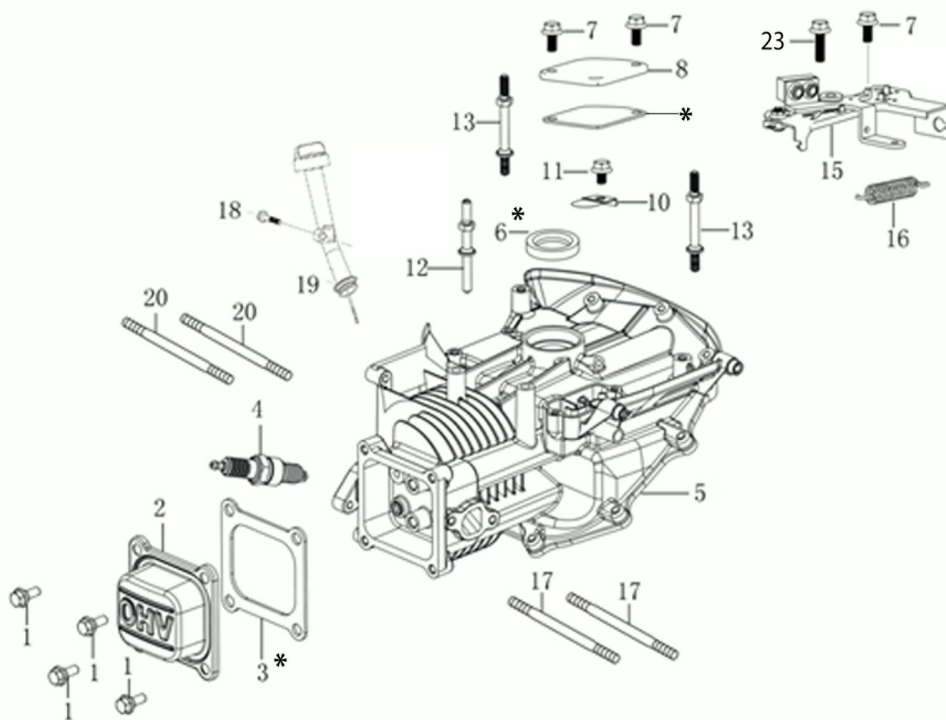

9*

KEES VAN DER SPEK
TUIN EN PARKMACHINES * TER AAR

Illustratie Crankcase

Ref.Nu	Qty	Part number	Description	Validity from	Validity till	Notes	Bulletin
1	4	L66150393	Screw				
2	1	L66151522	Cover				
3	1	L66151523	Gasket				
4	1	3055123	Spark plug				
5	1	L66151524	Crankcase				
6	1	L66150409	Seal ring				
7	3	L66150464	Screw				
8	1	L66151525	Cap				
9	1	L66151570	Gasket set				
10	1	L66150410	Reed valve				
11	1	L66151526	Screw				
12	1	L66151527	Stud				
13	2	L66151528	Stud				
15	1	L66151975	Brake				
16	1	L66151531	Spring				
17	2	L66151532	Stud				
18	1	L66150453	Screw				
19	1	L66151533	Oil cap assy				
20	2	L66151534	Stud				
23	1	L66150456	Screw				

KEES VAN DER SPEK
TUIN EN PARKMACHINES * TER AAR