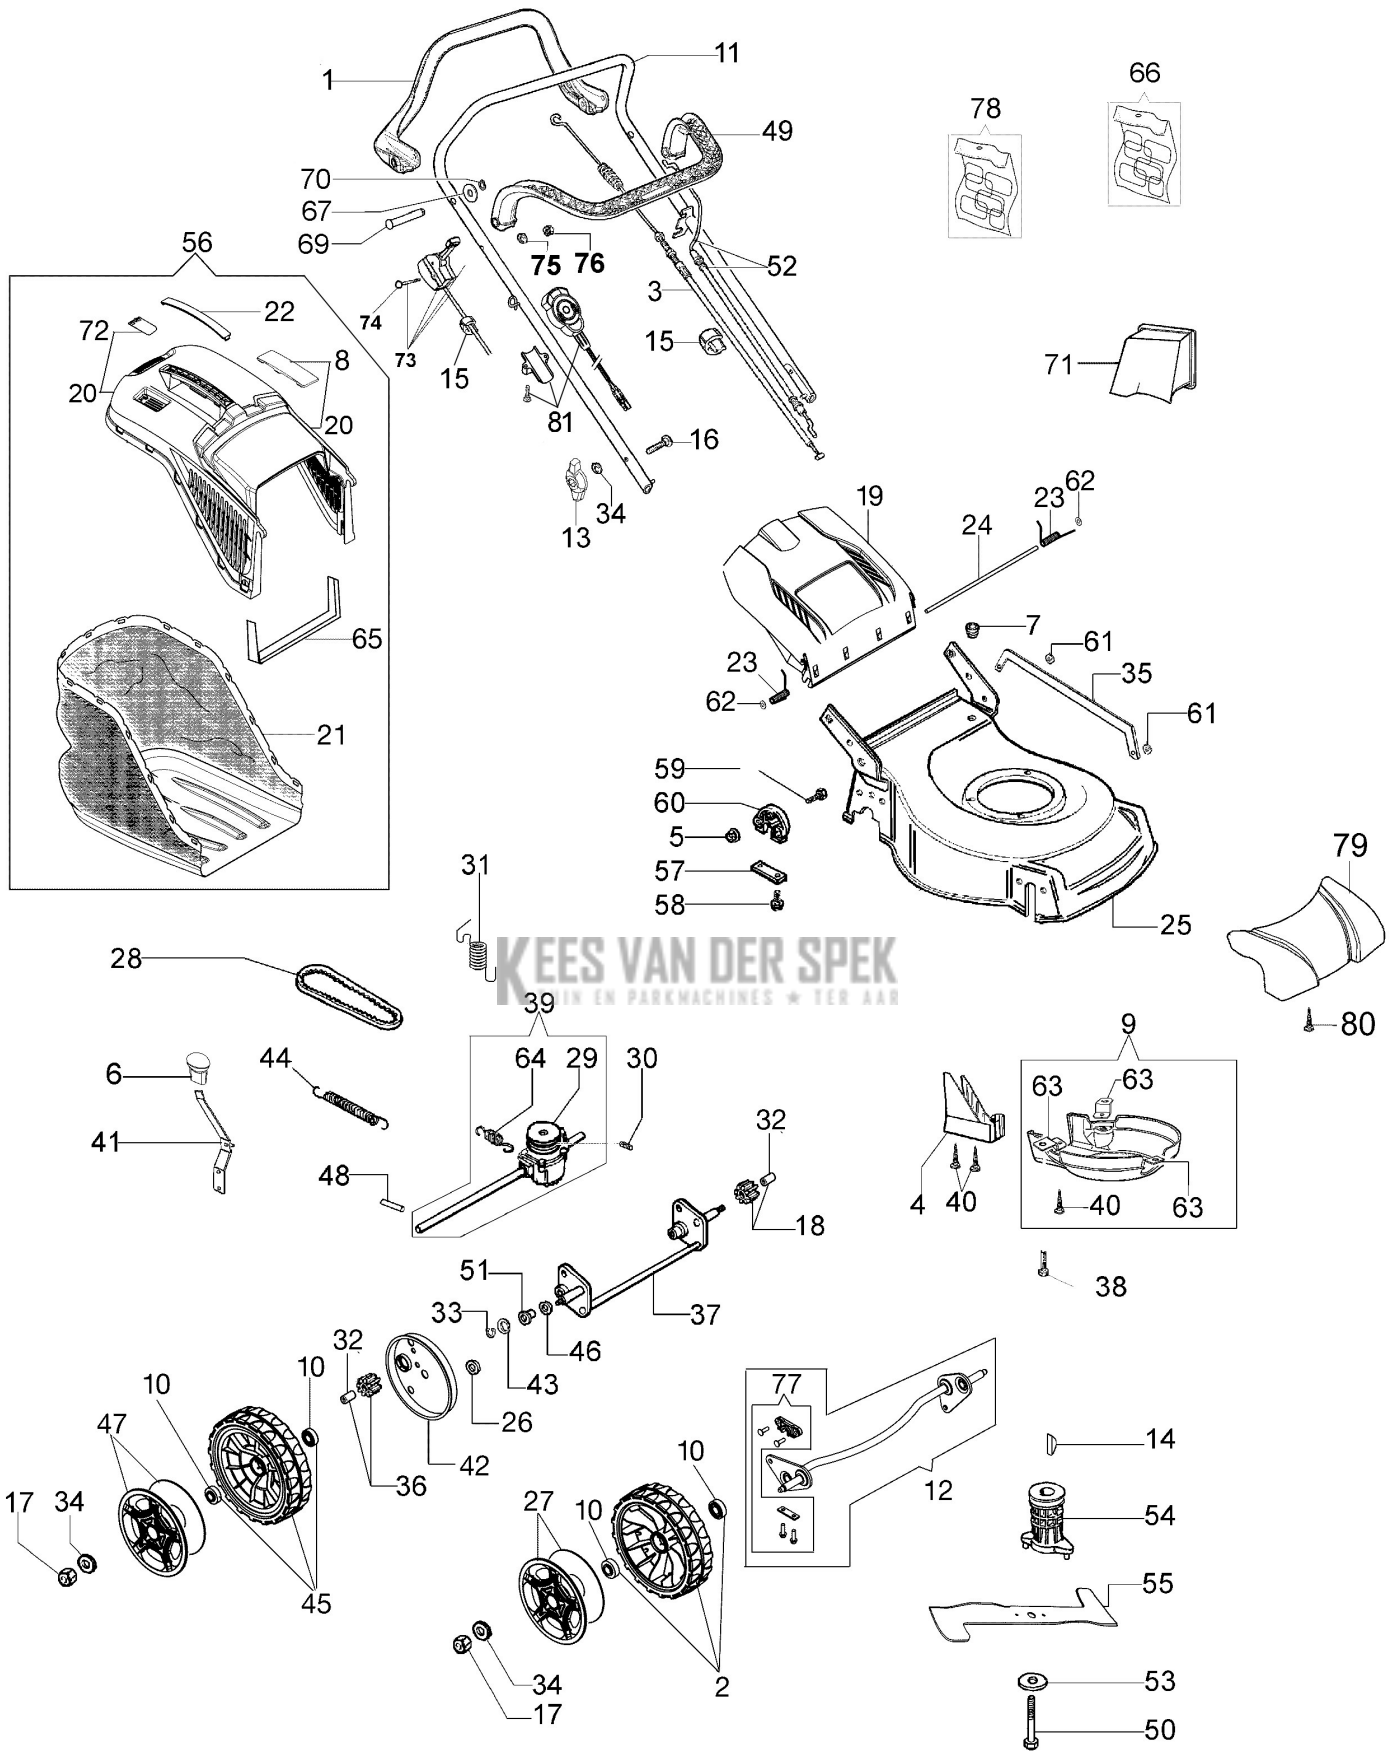

Illustratie Complete illustrated parts list

Ref.Nu	Qty	Part number	Description	Validity from	Validity till	Notes	Bulletin
1	1	66060398BR	Traction lever				
2	2	66070724R	Complete wheel				
3	1	66070653R	Traction cable				
4	1	66110099R	Guard				
5	1	3914006R	Nut				
6	1	66110684	Handle				
7	1	66030038	Grommet				
8	1	66070466R	Lock				
9	1	66070233A	Guard kit				
10	8	66070497R	Bearing				
11	1	66070999R	Handlebar				
12	1	66070748	Axle kit				
13	2	66070944R	Tightening handle				
14	1	8202126R	Key				
15	2	66060231	Band				
16	2	3910015R	Screw				
17	4	3933032R	Nut				
18	1	66070437R	Left sprocket				
19	1	66110753R	Shutter				
20	1	66072047R	Frame				
21	1	66070876R	Grassbag				
22	1	66070522R	Cover				
23	1	66110609A	Kit spring				
24	1	66110026R	Deflector axle				
25	1	66110763	Deck				
26	2	3916015R	Washer				
27	2	66070849R	Wheel cover				
28	1	66030037R	Belt				
29	1	66070450R	Pulley				
30	1	3022020R	Plug				
31	1	66070652R	Spring				
32	2	66070435R	Bushing				
33	1	3024012R	Snap ring				
34	7	3916008R	Washer				
35	2	66110100	Rod				
36	1	66070436R	Right sprocket				
37	1	66070013C	Rear axle				
38	3	3806076R	Screw				
39	1	66070755A	Transmission				
40	2	011200035R	Screw				
41	1	66070018	Lever				
42	2	66070060R	Wheel cover				
43	1	66030044	Spacer				
44	1	66070036R	Spring				
45	2	66070723R	Complete wheel				
46	2	8202311R	Ring				