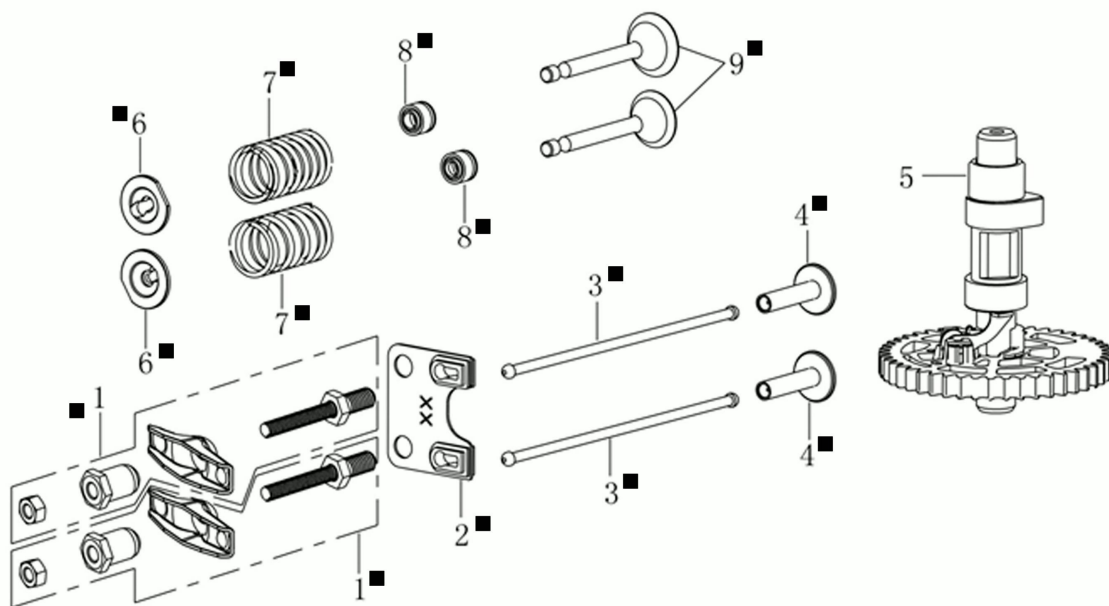

10

KEES VAN DER SPEK
TUIN EN PARKMACHINES * TER AAR

Illustratie Reed valve kit

Ref.Nu	Qty	Part number	Description	Validity from	Validity till	Notes	Bulletin
1	2	L66151545	Compensator				
2	1	L66151546	Plate				
3	2	L66150402	Equalizer rod				
4	2	L66151547	Slide				
5	1	L66151548	Camshaft assy				
6	2	L66150398	Spring holder				
7	2	L66150522	Valves spring				
8	2	L66150367	Seal				
9	1	L66150400	Suction/exhaust valve kit				
10	1	L66151572	Reed valve kit				

KEES VAN DER SPEK
TUIN EN PARKMACHINES * TER AAR