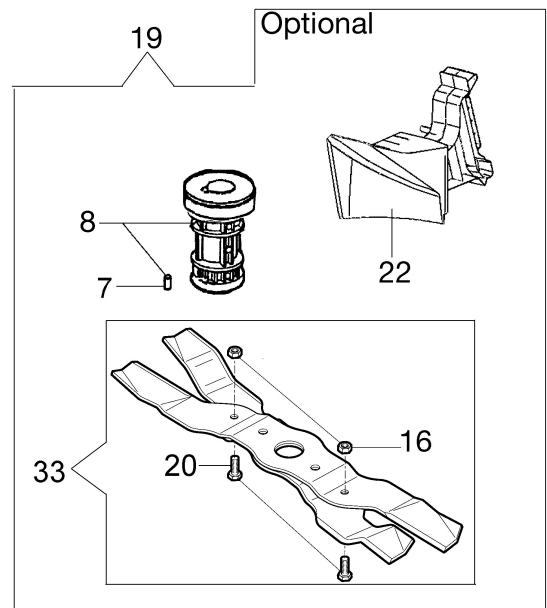

KEES VAN DER SPEK
TUIN EN PARKMACHINES • TER AAR