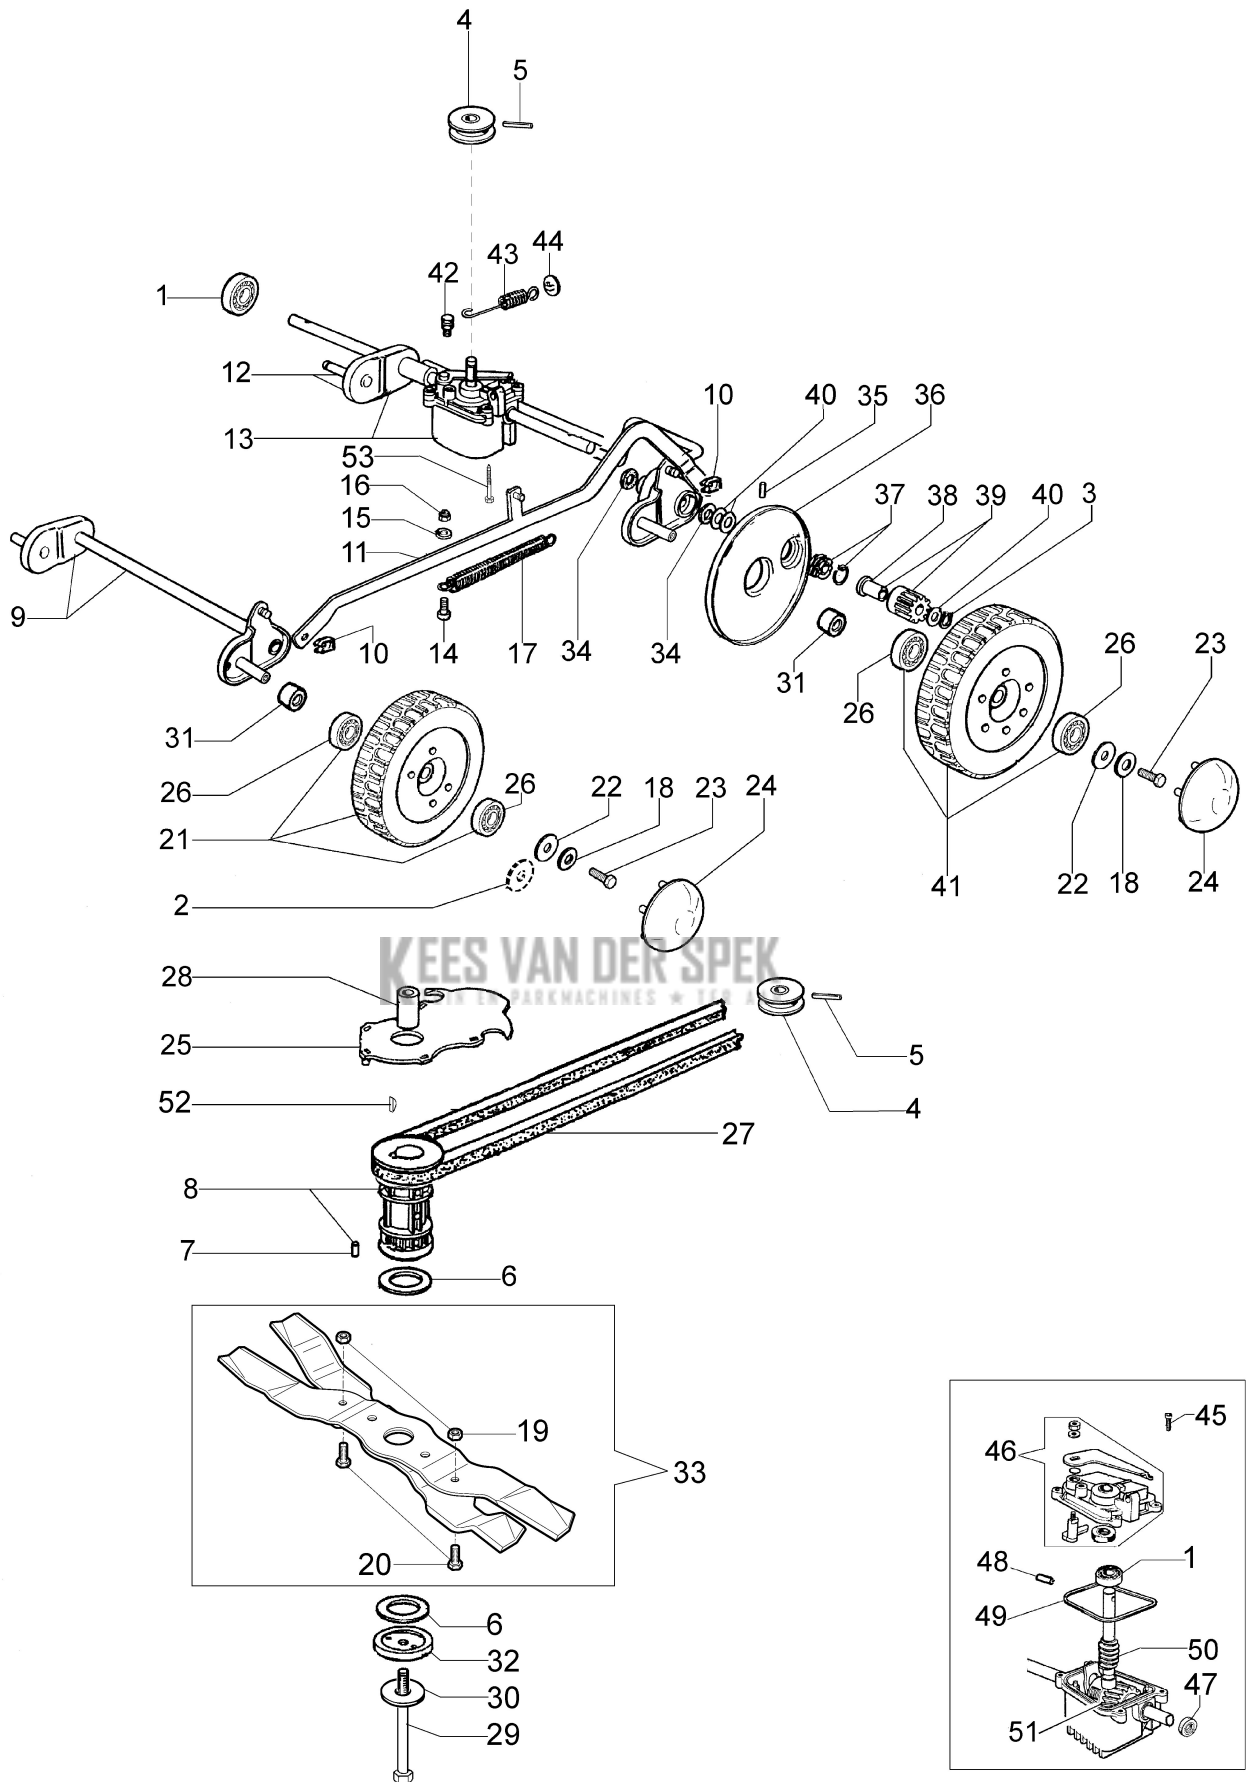

Illustratie Axle assy (Until February '13)

Ref.Nu	Qty	Part number	Description	Validity from	Validity till	Notes	Bulletin
1	2	3035023R	Bearing				
2	4	3918018R	Washer				
3	2	3024012R	Snap ring				
4	1	8203058AR	Pulley				
5	1	3022020R	Plug				
6	2	8201246R	Washer				
7	2	3023010R	Plug				
8	1	8203399R	Hub		SN 6023024266		BT5-074-06/13
9	1	8203308BR	Front axle				BT5-070-06/11
10	2	3033131R	Clamp				
11	1	8203371R	Lever				
12	1	8203358BR	Rear axle				BT5-070-06/11
13	1	8203433CR	Axle and trasmission				BT5-070-06/11
14	1	3801022R	Screw				
15	1	3918009R	Washer				
16	1	3914006R	Nut				
17	1	8203375R	Spring				
18	4	3819009R	Washer				
19	2	3914006R	Nut				
20	2	301000042R	Screw				
21	2	8203340A	Front wheel kit		SN 6023024266		BT5-074-06/13
22	4	8203307	Washer				
23	4	301000042R	Screw				
24	4	66060276	Wheel cover		SN 6023024266		BT5-074-06/13
25	1	8200341R	Guard				
26	8	3035022R	Bearing		SN 6023024266		BT5-074-06/13
27	1	3047019R	Belt 10X875				
28	1	8203463R	Spacer				
29	1	3906155R	Screw				
30	1	66060384R	Washer				
31	4	8203336R	Bushing		SN 6023024266		BT5-074-06/13
32	1	8203316R	Washer				
33	1	8203355CR	Blades kit		SN 6023024266		BT5-063-02/10, BT5-074-06/13
34	2	8202311R	Ring				
35	2	3033008R	Roller				
36	1	8203286	Disk		SN 6023024266		BT5-074-06/13
37	1	8202071AR	Clamp left				
37	1	8202070AR	Clamp right				
38	2	8202062R	Bushing				
39	2	8202063R	Sprocket				
40	2	3064012R	Spacer				
41	2	8203339B	Rear wheel kit		SN 6023024266		BT5-074-06/13
42	1	8202010R	Pin				
43	1	8202009AR	Spring				
44	1	8202052R	Plate				
45	4	3960090AR	Screw				

Kees van der Spek

TUIN EN PARKMACHINES * TER AAR