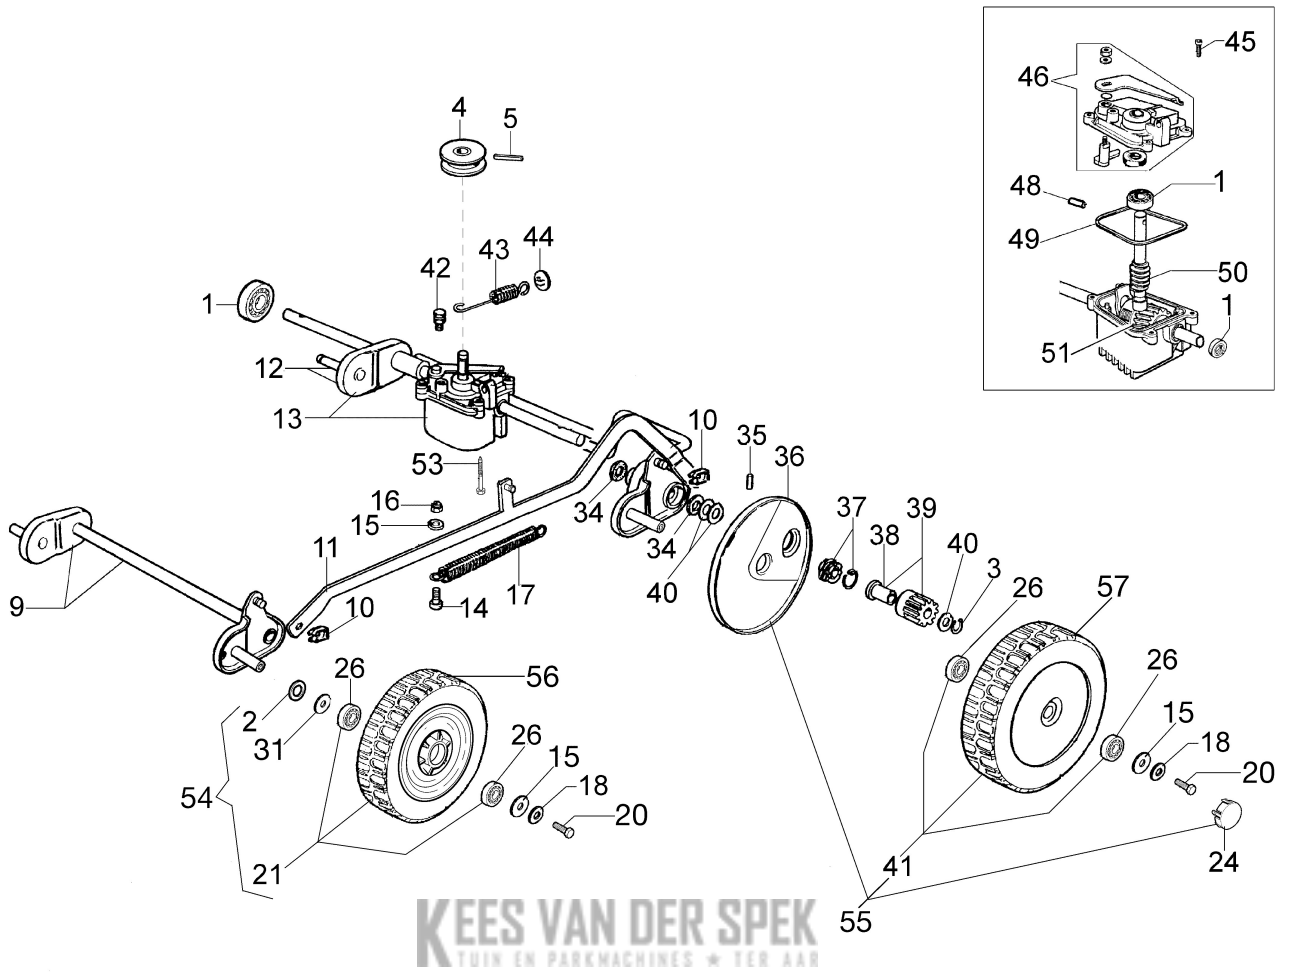

KEES VAN DER SPEK
TUIN EN PARKMACHINES • TER AAR