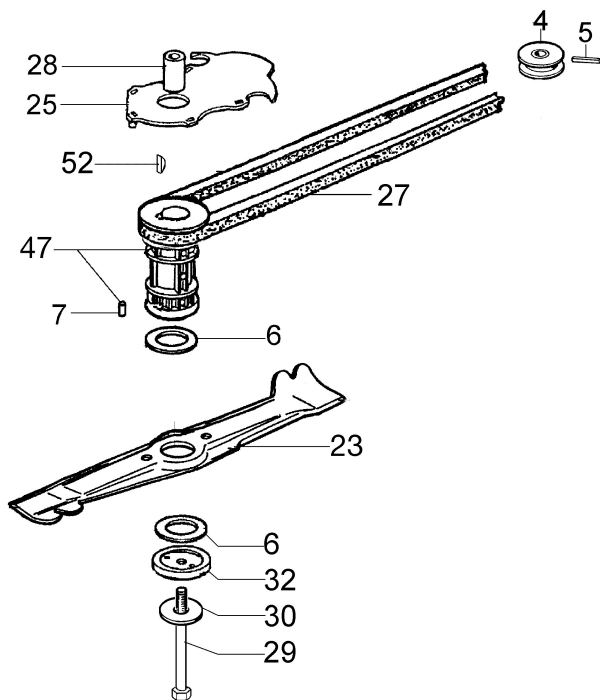

KEES VAN DER SPEK
TUIN EN PARKMACHINES • TER AAR