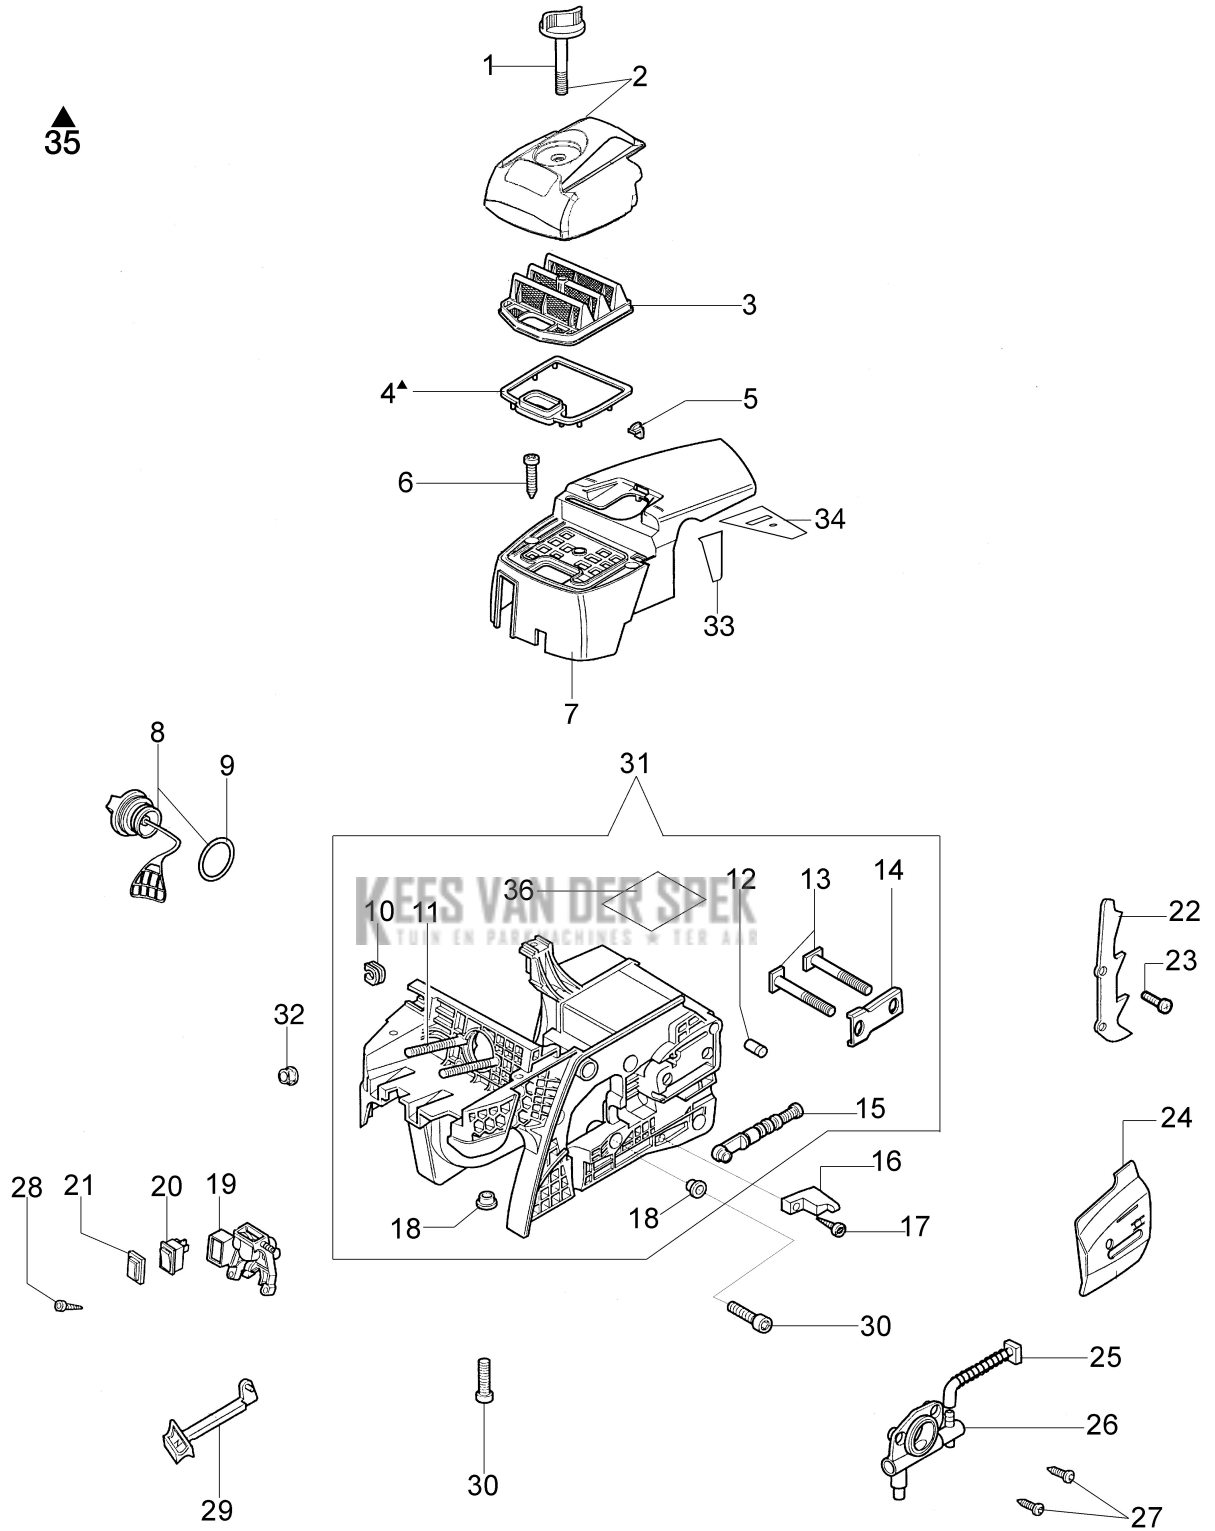

▲
35

Illustratie Tank and air filter

Ref.Nu	Qty	Part number	Description	Validity from	Validity till	Notes	Bulletin
1	1	50070034R	Knob				
2	1	50072031B	Cover				
3	1	50070036R	Air filter standard				
3	1	50070244R	Air filter optional				
4	1	50070056	Gasket				
5	1	50070066	Deflector				
6	3	3960092AR	Screw				
7	1	50070193DR	Cylinder cover				
8	1	50052005R	Tank cap				
9	1	3049047R	O-ring				
10	1	005000347AR	Grommet				
11	2	50070067A	Tie rod				
12	1	097000229R	Breather valve				
13	2	50070052AR	Screw				
14	1	50070211	Plate				
15	1	50072010BR	Oil filter				
16	1	094600369R	Guard				
17	1	094600041AR	Screw				
18	5	50050067	Spacer				
19	1	50080068R	Air filter support				
20	1	2317021R	Switch				
21	1	2317013	Guard				
22	1	50070062	Spike				
23	2	3960098R	Screw				
24	1	50070055	Plate				
25	1	50070054R	Tube				
26	1	50170051BR	Oil pump				
27	2	3960074	Screw				
28	2	3960057R	Screw				
29	1	50070228R	Lever				
30	5	3860099R	Screw				
31	1	50070114GR	Crankcase assy				
32	3	3933100R	Nut				
33	1	50080076R	Guard				
34	1	50080089R	Guard				
35	1	50072028A	Gasket set				
36	1	50070176AR	Guard				

KEES VAN DER SPEK
TUIN EN PARKMACHINES * TER AAR