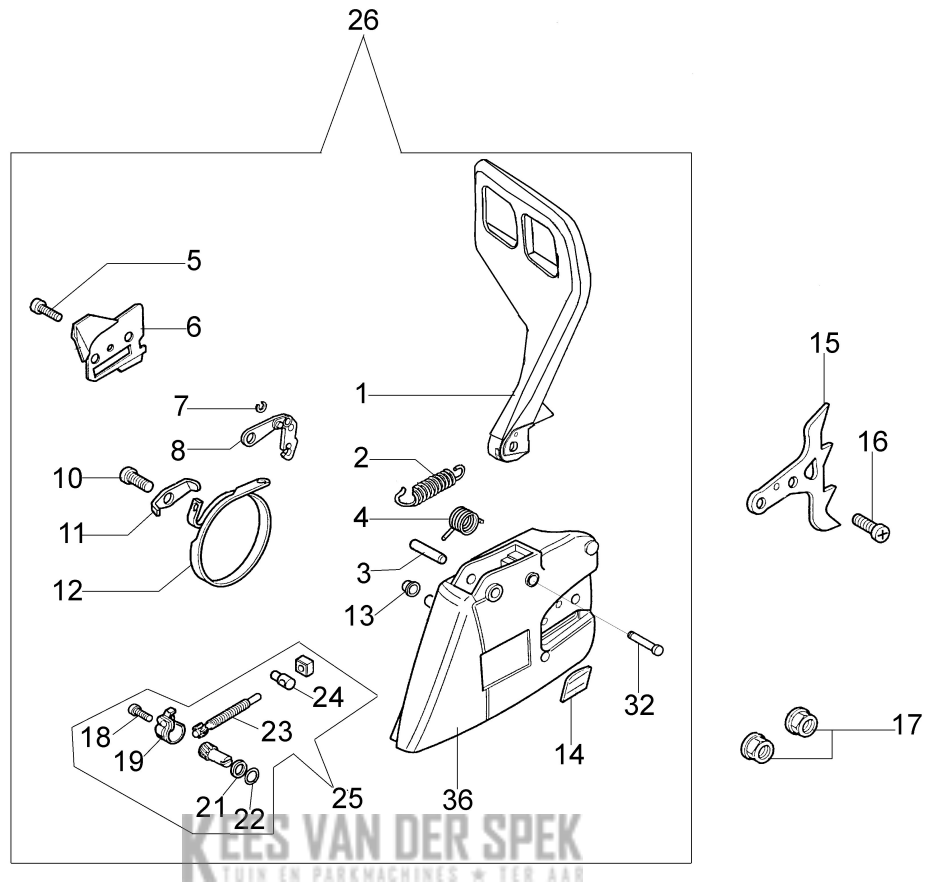

KEES VAN DER SPEK
TUIN EN PARKMACHINES * TER AAR

Illustratie Clutch and brake

Ref.Nu	Qty	Part number	Description	Validity from	Validity till	Notes	Bulletin
1	1	50070095A	Guard				
2	1	095000219AR	Spring				
3	1	50010243R	Pin				
4	1	50010088AR	Spring				
5	1	3960045	Screw				
6	1	50070124AR	Plate				
7	1	3026003R	Ring				
8	1	097000146	Lever				
9	1	094500297R	Clutch				
10	1	3960073R	Screw				
11	1	50050125R	Plate				
12	1	50050039R	Brake band				
13	1	006000300	Bushing				
14	1	50070149	Guard				
15	1	50070033	Spike				
16	2	3960098R	Screw				
17	1	50010148R	Nut				
18	1	3960093	Screw				
19	1	50070081	Cover				
20	1	094500029	Spring				
21	1	50070088	Washer				
22	1	3049007	O-ring				
23	1	50070080	Chain tensioner screw				
24	1	50070087AR	Adjuster nut				
25	1	50072027A	Chain tensioner kit				
26	1	50072015CR	Chain cover				
27	1	50070069	Washer				
28	1	50070025R	Worm gear				
29	1	005000165R	Bearing				
30	1	50080023	Chain sprocket .325				
31	1	375100012AR	Washer				
32	1	097000106R	Plug				
33	1	094500046R	Ring				
34	1	094600332R	Bar 16" - 41 cm				
34	1	094600333R	Bar 18" - 46 cm				
35	1	001000710R	Chain .325" x .058" (1,5mm)				
35	1	30629512	Efco chain .325" x .058" (1,5mm)				
36	1	50070110DR	Chain cover				