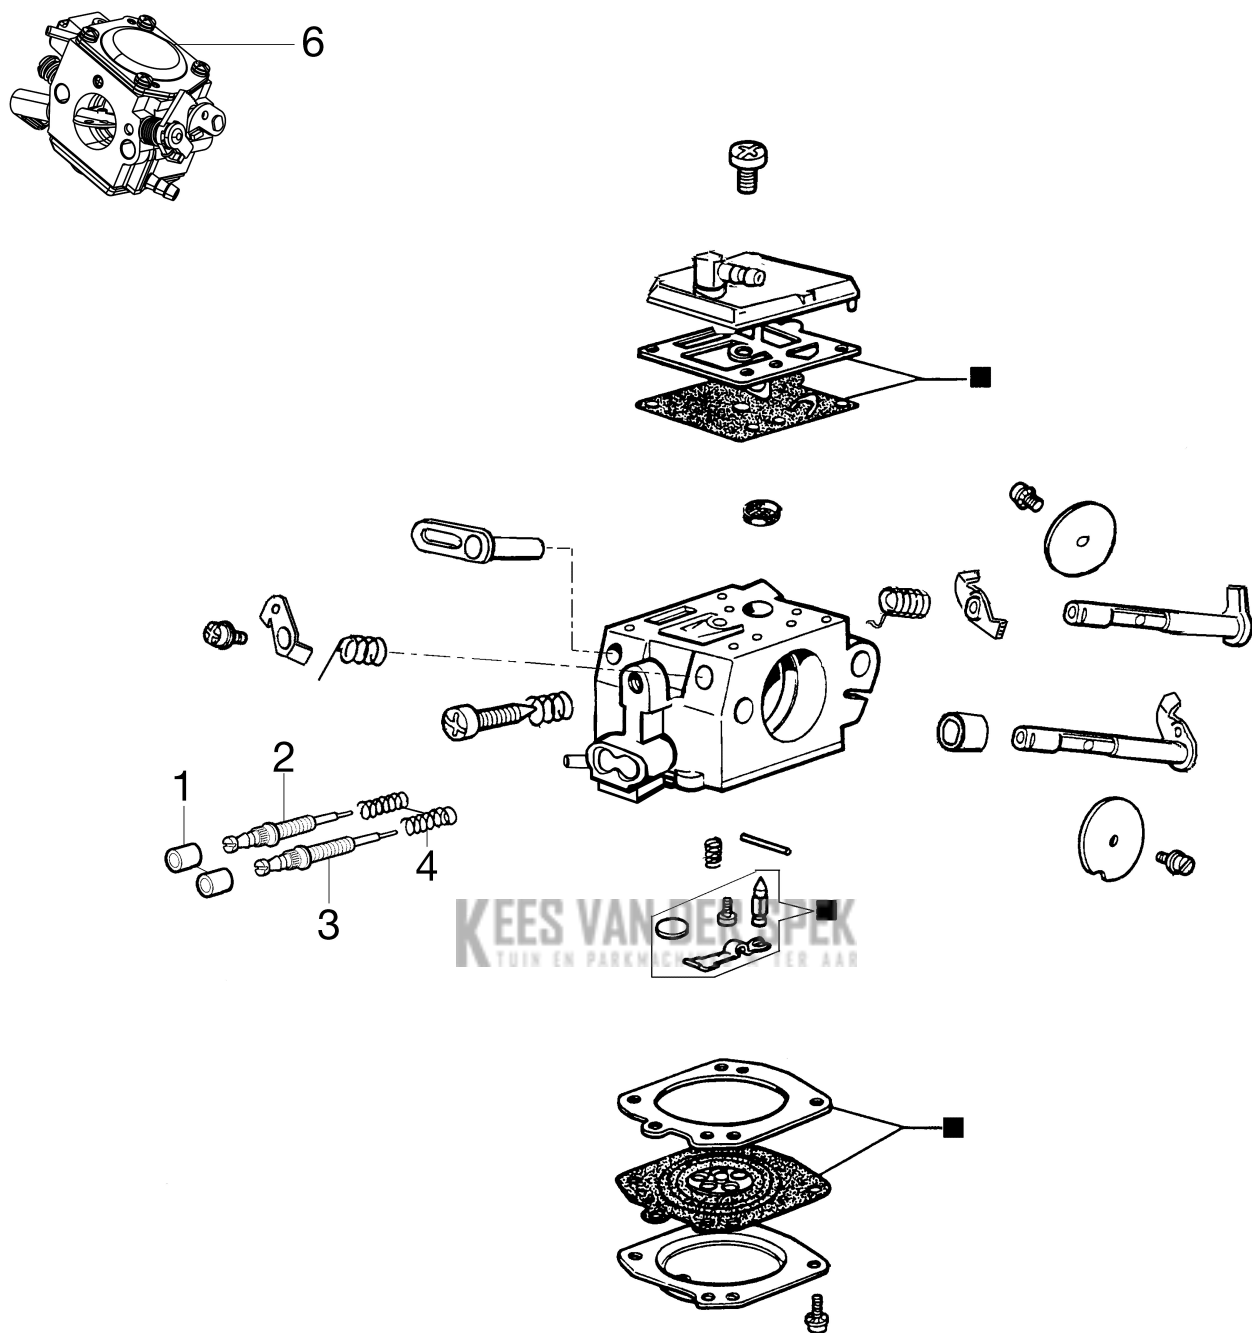

■ 5 KIT RIPARAZIONE
REPAIR KIT

Illustratie Carburettor HDA-314

Ref.Nu	Qty	Part number	Description	Validity from	Validity till	Notes	Bulletin
1	2	2318106	Cap				
2	1	2318109	Adjust. screw MAX				
3	1	2318984	Adjust. screw MIN				
4	2	2318107	Spring				
5	1	2318673	Repair kit				
6	1	2318981R	Carburetor HDA-314				

KEES VAN DER SPEK
TUIN EN PARKMACHINES * TER AAR