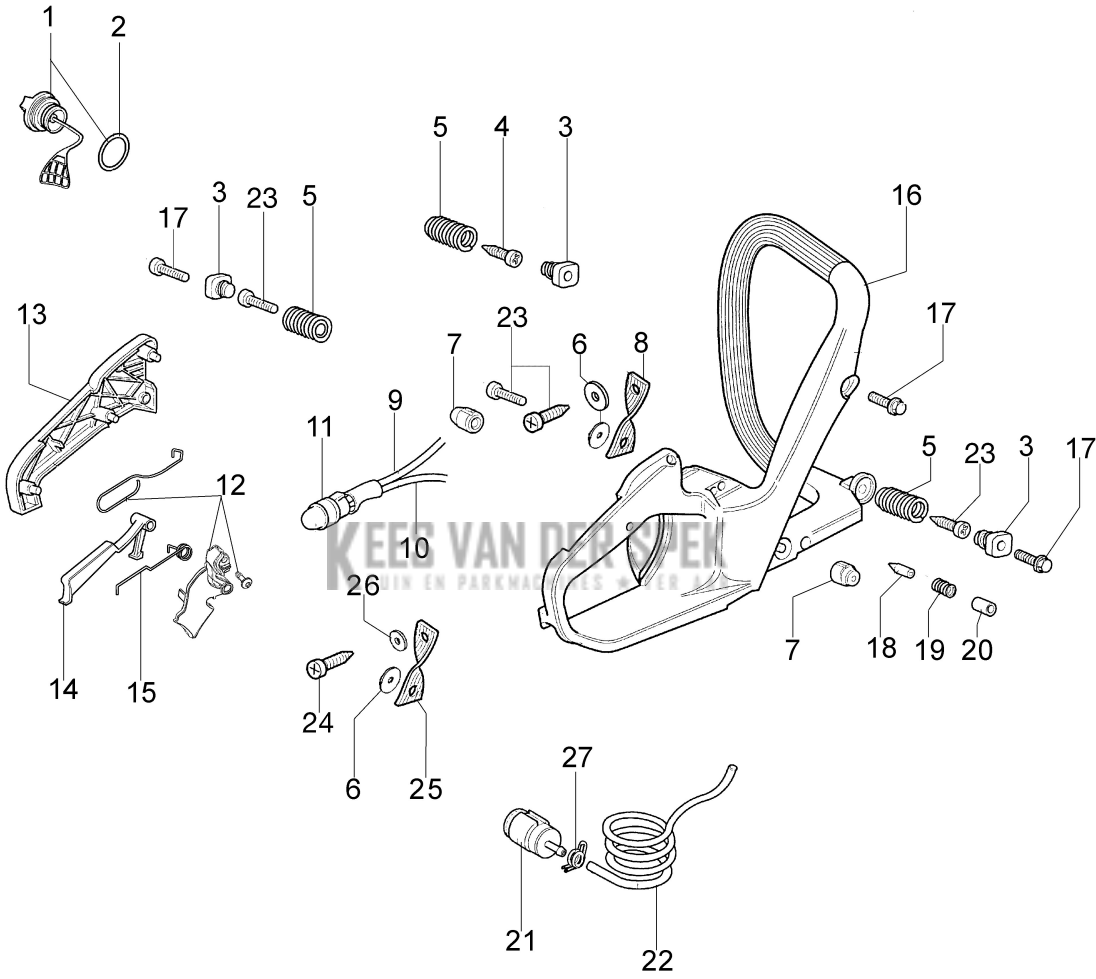

Illustratie Handle

Ref.Nu	Qty	Part number	Description	Validity from	Validity till	Notes	Bulletin
1	1	50072009R	Cap				
2	1	099900090R	Ring				
3	3	50070049R	Support				
4	1	3960073R	Screw				
5	3	50070024R	Spring				
6	3	3057005	Washer				
7	2	50010061R	AV-mount				
8	1	50070182	Strap				
9	1	50060039	Tube				
10	1	50080134R	Tube				
11	1	2318817R	Air purge				
12	1	50070260	Throttle kit				
13	1	50050214AR	Cover				
14	1	50050046AR	Lever				
15	1	097000028R	Spring				
16	1	50070065BR	Tank assy				
17	3	3960099R	Screw				
18	1	094500577AR	Breather valve				
19	1	094500575R	Spring				
20	1	50050071R	Breather valve				
21	1	50010218R	Fuel filter				
22	1	50070064	Fuel line				
23	4	094600041AR	Screw				
24	1	3960057R	Screw				
25	1	50070181	Strap				
26	1	3916005R	Washer				
27	1	4098377R	Band				

KEES VAN DER SPEK
TUIN EN PARKMACHINES * TER AAR