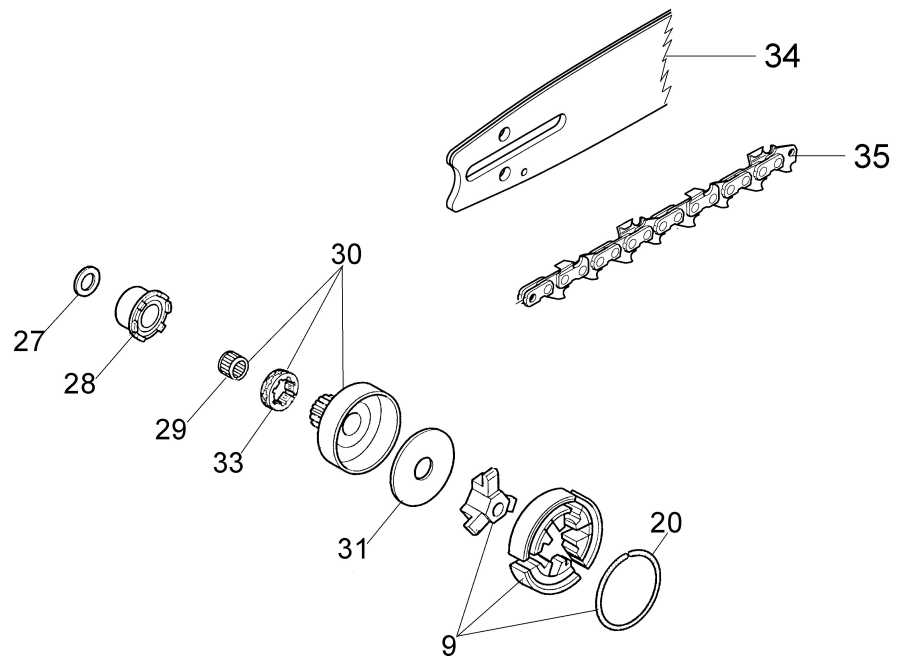

KEES VAN DER SPEK
TUIN EN PARKMACHINES * TER AAR

Illustratie Clutch and brake

Ref.Nu	Qty	Part number	Description	Validity from	Validity till	Notes	Bulletin
1	1	50070095A	Guard				
2	1	095000219AR	Spring				
3	1	50010243R	Pin				
4	1	50010088AR	Spring				
5	1	3960045	Screw				
6	1	50070124AR	Plate				
7	1	3026003R	Ring				
8	1	097000146	Lever				
9	1	094500297R	Clutch				
10	1	3960073R	Screw				
11	1	50050125R	Plate				
12	1	50050039R	Brake band				
13	1	006000300	Bushing				
14	1	50070149	Guard				
15	1	50070033	Spike				
16	2	3960098R	Screw				
17	1	50010148R	Nut				
18	1	3960093	Screw				
19	1	50070081	Cover				
20	1	094500029	Spring				
21	1	50070088	Washer				
22	1	3049007	O-ring				
23	1	50070080	Chain tensioner screw				
24	1	50070087AR	Adjuster nut				
25	1	50072027A	Chain tensioner kit				
26	1	50072015CR	Chain cover				
27	1	50070069	Washer				
28	1	50070025R	Worm gear				
29	1	005000165R	Bearing				
30	1	50080023	Chain sprocket .325				
31	1	375100012AR	Washer				
32	1	097000106R	Plug				
33	1	094500046R	Ring				
34	1	094600332R	Bar 16" - 41 cm				
34	1	094600333R	Bar 18" - 46 cm				
35	1	001000710R	Chain .325" x .058" (1,5mm)				
35	1	30629512	Efco chain .325" x .058" (1,5mm)				
36	1	50070110DR	Chain cover				