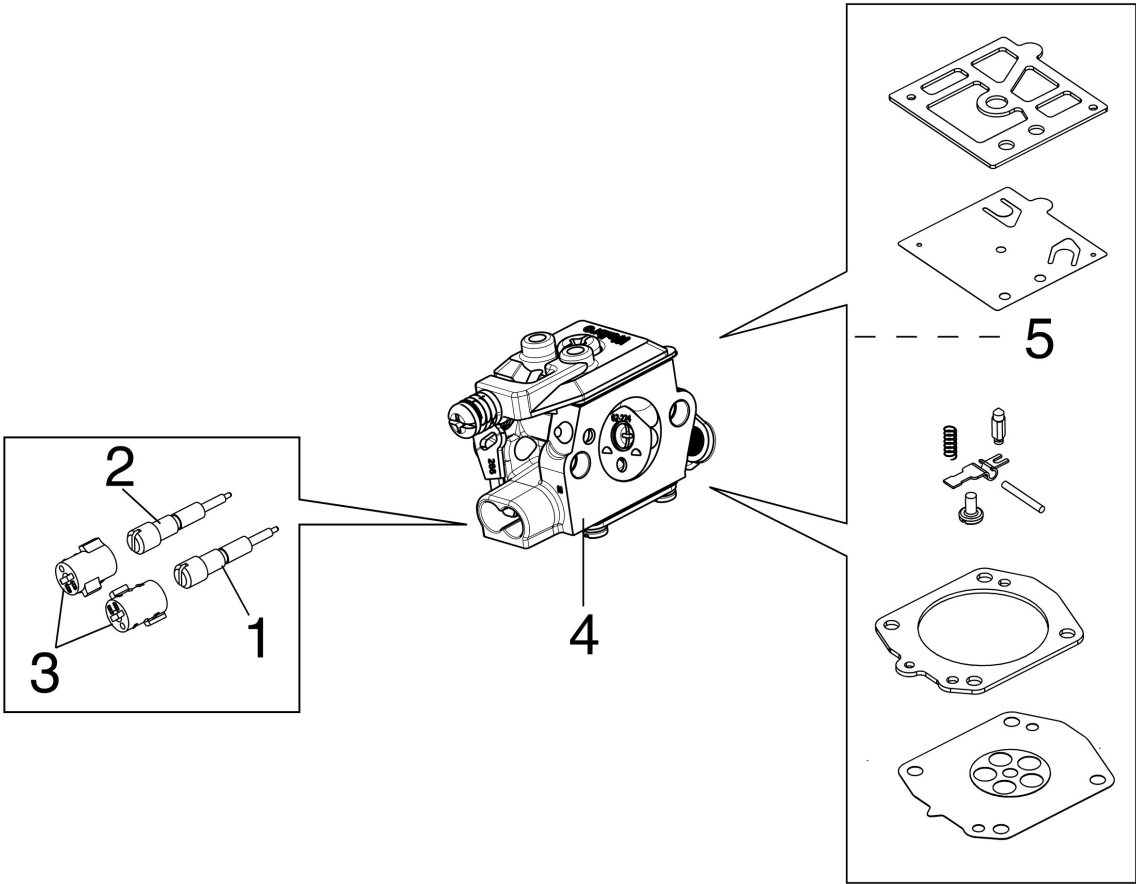

248

KEES VAN DER SPEK
TUIN EN PARKMACHINES * TER AAR

Illustratie Carburetor

Ref.Nu	Qty	Part number	Description	Validity from	Validity till	Notes	Bulletin
1	1	CFI8217700	Adjust. screw MIN				
2	1	CFI8217800	Adjust. screw MAX				
3	2	CFI8218600	Cap				
4	1	CFI0613400	Carburetor				
5	1	2318673	Repair kit				

KEES VAN DER SPEK
TUIN EN PARKMACHINES * TER AAR