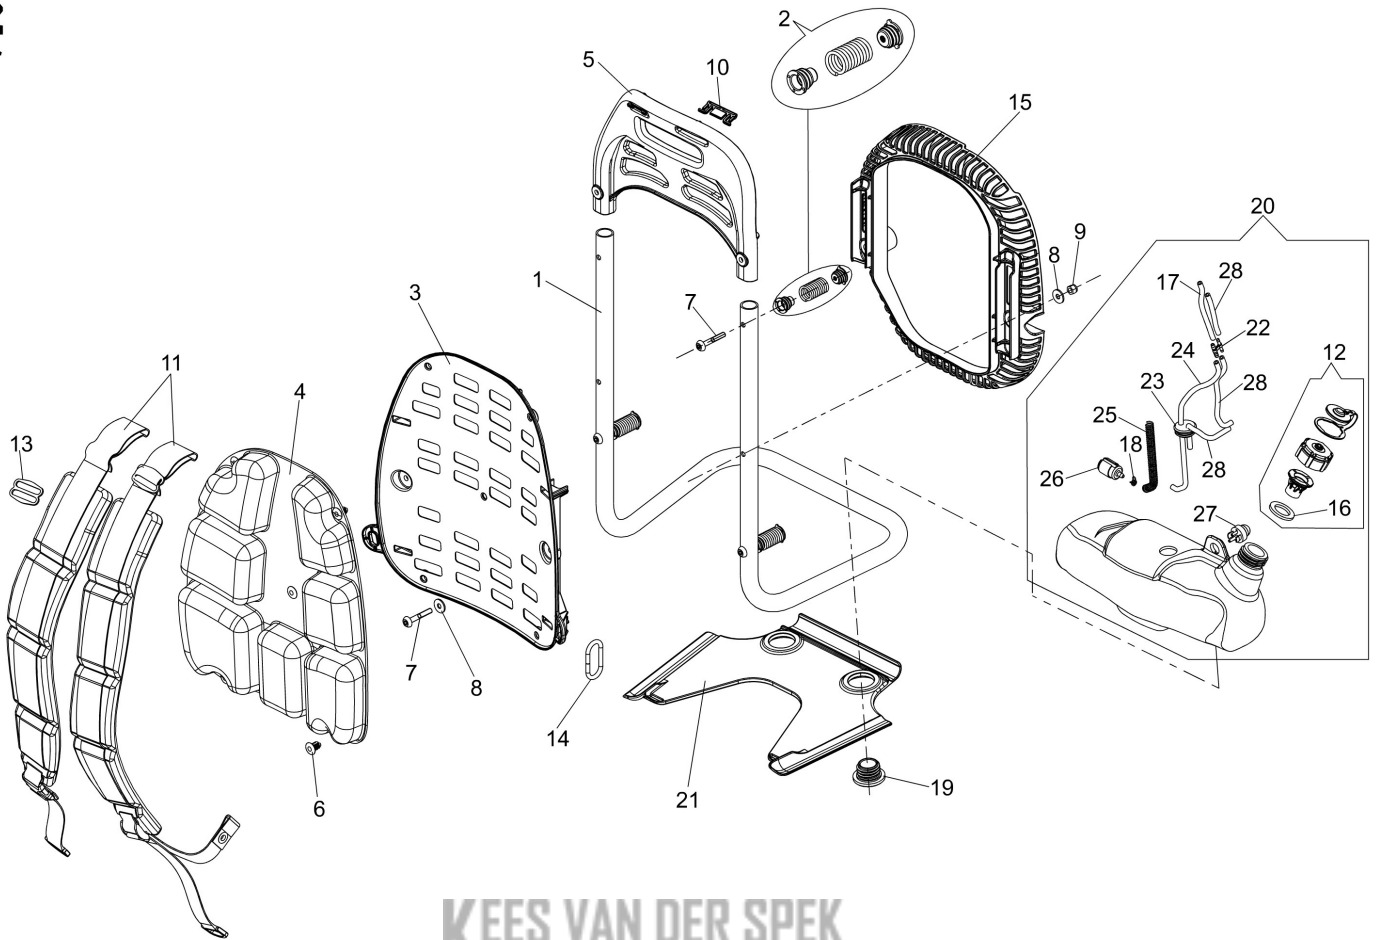

254

KEES VAN DER SPEK
TUIN EN PARKMACHINES * TER AAR

Illustratie Tank / Frame

Ref.Nu	Qty	Part number	Description	Validity from	Validity till	Notes	Bulletin
1	1	CFI2113803	Frame				
2	4	CFI1204700	Shock absorber				
3	1	CFI2114100	Tank assy				
4	1	CFI2114200	Padding				
5	1	CFI2508010	Support				
6	5	CFA3112800	Cap				
7	6	CFB5307300	Screw				
8	4	3918009R	Washer				
9	2	3914008R	Nut				
10	2	CFI2508100	Hooking spring				
11	1	CFI2414410	Harness				
12	1	CFI0G35510	Tank cap				
13	2	CFI5400400	Belt fastener				
14	2	CFI3111100	Ring				
15	1	CFI2508700	Grid				
16	1	CFI8305700	Gasket				
17	1	CFI8305000	Suction tube				
18	1	CFA6903400	Band				
19	2	CFI2114300	Cap				
20	1	CFI0G38710	Fuel tank				
21	1	CFI8307201	Support				
22	1	CFI8305900	Connector				
23	1	CFI2111200	Bush				
24	1	CFI8305100	Suction tube				
25	1	CFI8304701	Spring				
26	1	CFI0611900	Filter				
27	1	2318817R	Air purge				
28	3	CFI8306300	Pipe				

KEES VAN DER SPEK
TUIN EN PARKMACHINES * TER AAR