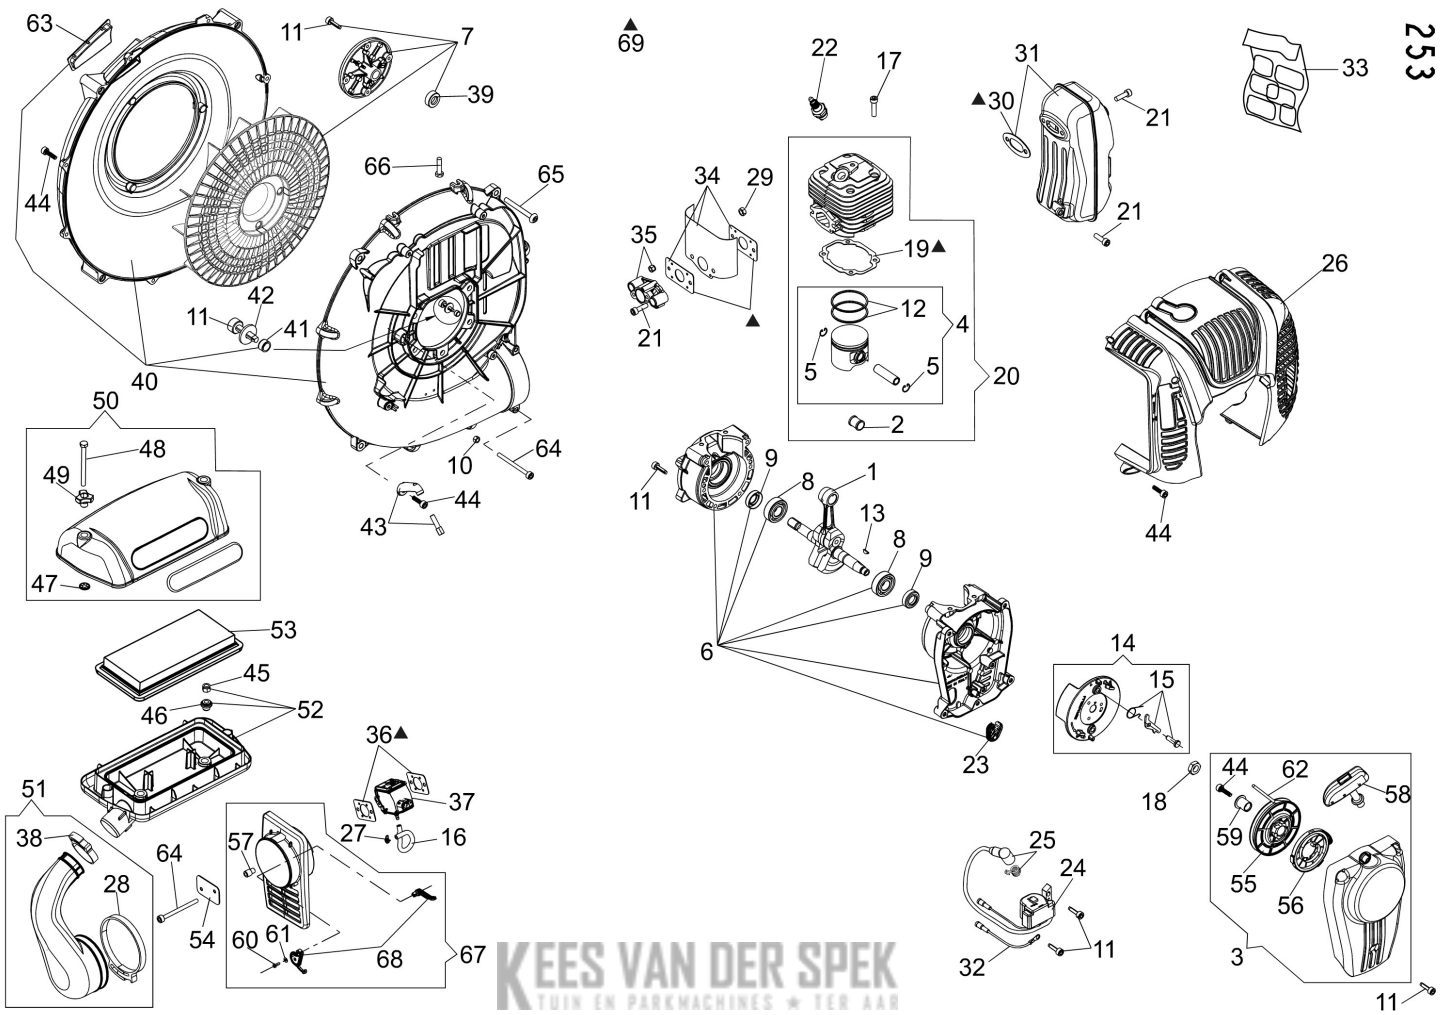

KEES VAN DER SPEK
TUIN EN PARKMACHINES • TER AAR

Illustratie Engine

Ref.Nu	Qty	Part number	Description	Validity from	Validity till	Notes	Bulletin
1	1	CFI0200105	Crankshaft				
2	1	CFI4100100	Thrust bearing				
3	1	CFI0G30310	Starter assy				
4	1	CFI0G01900	Piston assy				
5	2	CFA0301400	Seal ring				
6	1	CFI0G30000	Crankcase assy				
7	1	CFI0G30603	Complete fan				
8	2	CFI4000100	Bearing				
9	2	CFI7000100	Oil seal				
10	2	3933100R	Nut				
11	20	CFB5307100	Screw				
12	2	CFI0300300	Piston ring				
13	1	3028013R	Key				
14	1	CFI0G07500	Flywheel set				
15	1	CFI0G40300	Pawl kit				
16	1	CFI8305000	Suction tube				
17	4	CFA5006000	Screw				
18	1	CFA4700200	Nut				
19	1	CFI0400203	Gasket				
20	1	CFI0G31000	Complete cylinder				
21	5	CFA5000510	Screw				
22	1	3055104R	Spark plug				
23	1	CFI1204900	Buffer				
24	1	CFI3010102	Spool				
25	1	CFI0G27000	Cap and spring				
26	1	CFI1205000	Guard				
27	1	CFA6903400	Band				
28	1	CFI6904300	Band				
29	2	3912005R	Nut				
30	1	CFI0504800	Gasket				
31	1	CFI0G30700	Complete muffler				
32	1	CFI3005301	Engine stop wire				
33	1	CFI0G40400	Labels kit				
34	1	CFI0G31200	Engine gasket set				
35	1	CFI0G29201	Insulator				
36	2	CFI0405000	Gasket				
37	1	CFI0613400	Carburetor				
38	1	CFI6904200	Band				
39	1	CFI2118200	Spacer				
40	1	CFI0G29310	Fan cover				
41	5	CFA2110700	Spacer				
42	5	3918005R	Washer				
43	1	CFI0G34900	Support				
44	13	CFB5307000	Screw				
45	4	3914008R	Nut				
46	2	CFI0614100	Spacer