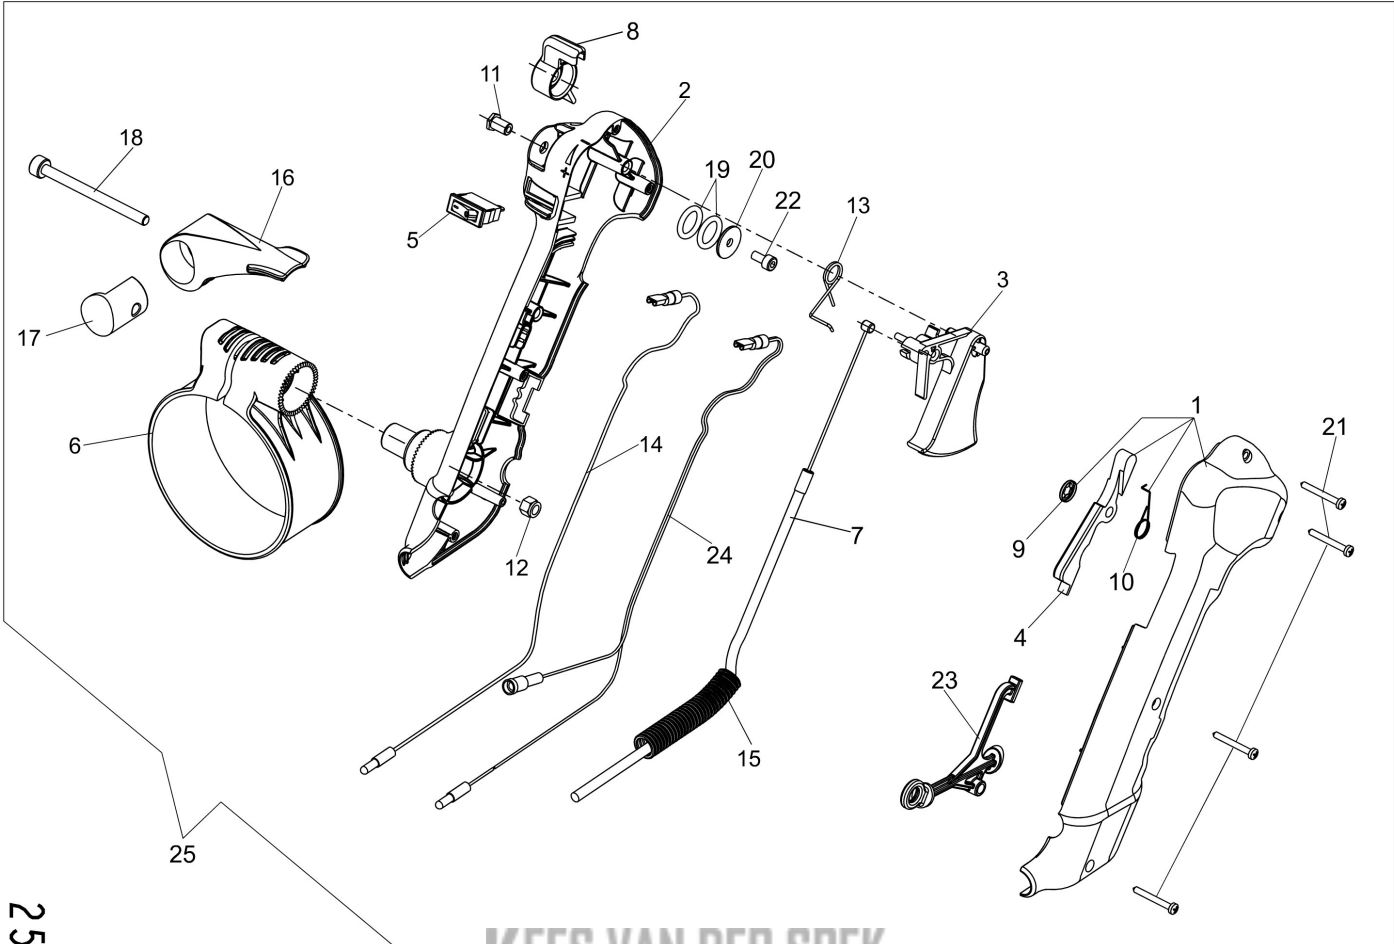

251

KEES VAN DER SPEK
TUIN EN PARKMACHINES * TER AAR

Illustratie Handle

Ref.Nu	Qty	Part number	Description	Validity from	Validity till	Notes	Bulletin
1	1	CFI0G31501	Schell set				
2	1	CFI3401800	Schell				
3	1	CFI3402901	Throttle lever				
4	1	CFI1202902	Lever				
5	1	CFI3010200	Switch (stop)				
6	1	CFI3402800	Band				
7	1	CFI3401202	Accelerator cable				
8	1	CFI3402000	Control lever				
9	1	CFA6201000	Locking				
10	1	CFI1202500	Spring				
11	1	CFI3401401	Pin				
12	1	CFA4800200	Nut				
13	1	CFI3403001	Spring				
14	1	CFI3013900	Engine stop wire				
15	1	CFI1205300	Sheath				
16	1	CFI3402700	Cam				
17	1	CFI3402400	Body				
18	1	CFA5307400	Screw				
19	2	3049016R	O-ring				
20	1	CFA3401500	Washer				
21	4	CFA5303100	Screw				
22	1	300000058R	Screw				
23	1	CFI3403200	Support				
24	1	CFI3014100	Engine stop wire				
25	1	CFI0G29003	Complete handle				

KEES VAN DER SPEK
TUIN EN PARKMACHINES * TER AAR