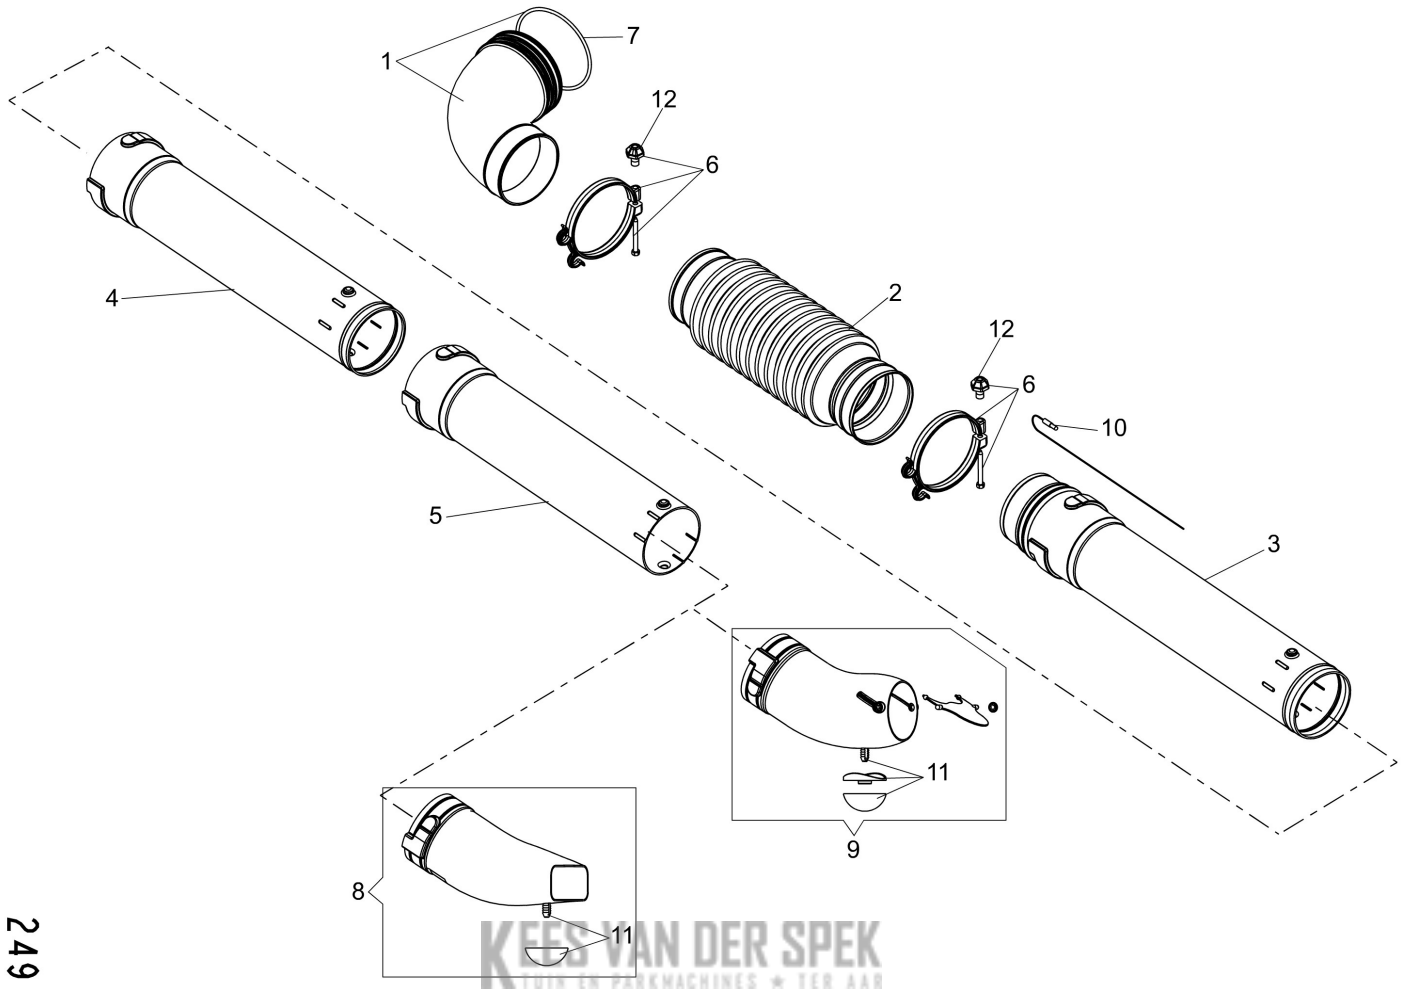

249

KEES VAN DER SPEK
TOEGEVOEGDE WAARDE
TUIN EN PARKMACHINES * TER AAR

Illustratie Extension hose

Ref.Nu	Qty	Part number	Description	Validity from	Validity till	Notes	Bulletin
1	1	CFI0G23900	Elbow and O-ring				
2	1	CFI2411601	Hose				
3	1	CFI2412001	Tube				
4	1	CFI2411801	Extension hose				
5	1	CFI2413600	Tube				
6	2	CFI0G29100	Band				
7	1	3049031R	O-ring				
8	1	CFI2412201	Complete hose				
9	1	CFI2412301	Complete hose				
10	1	CFI3014200	Wire				
11	1	CFI0G26400	Fitment system				
12	2	CFA2112302	Knob				

KEES VAN DER SPEK
TUIN EN PARKMACHINES * TER AAR