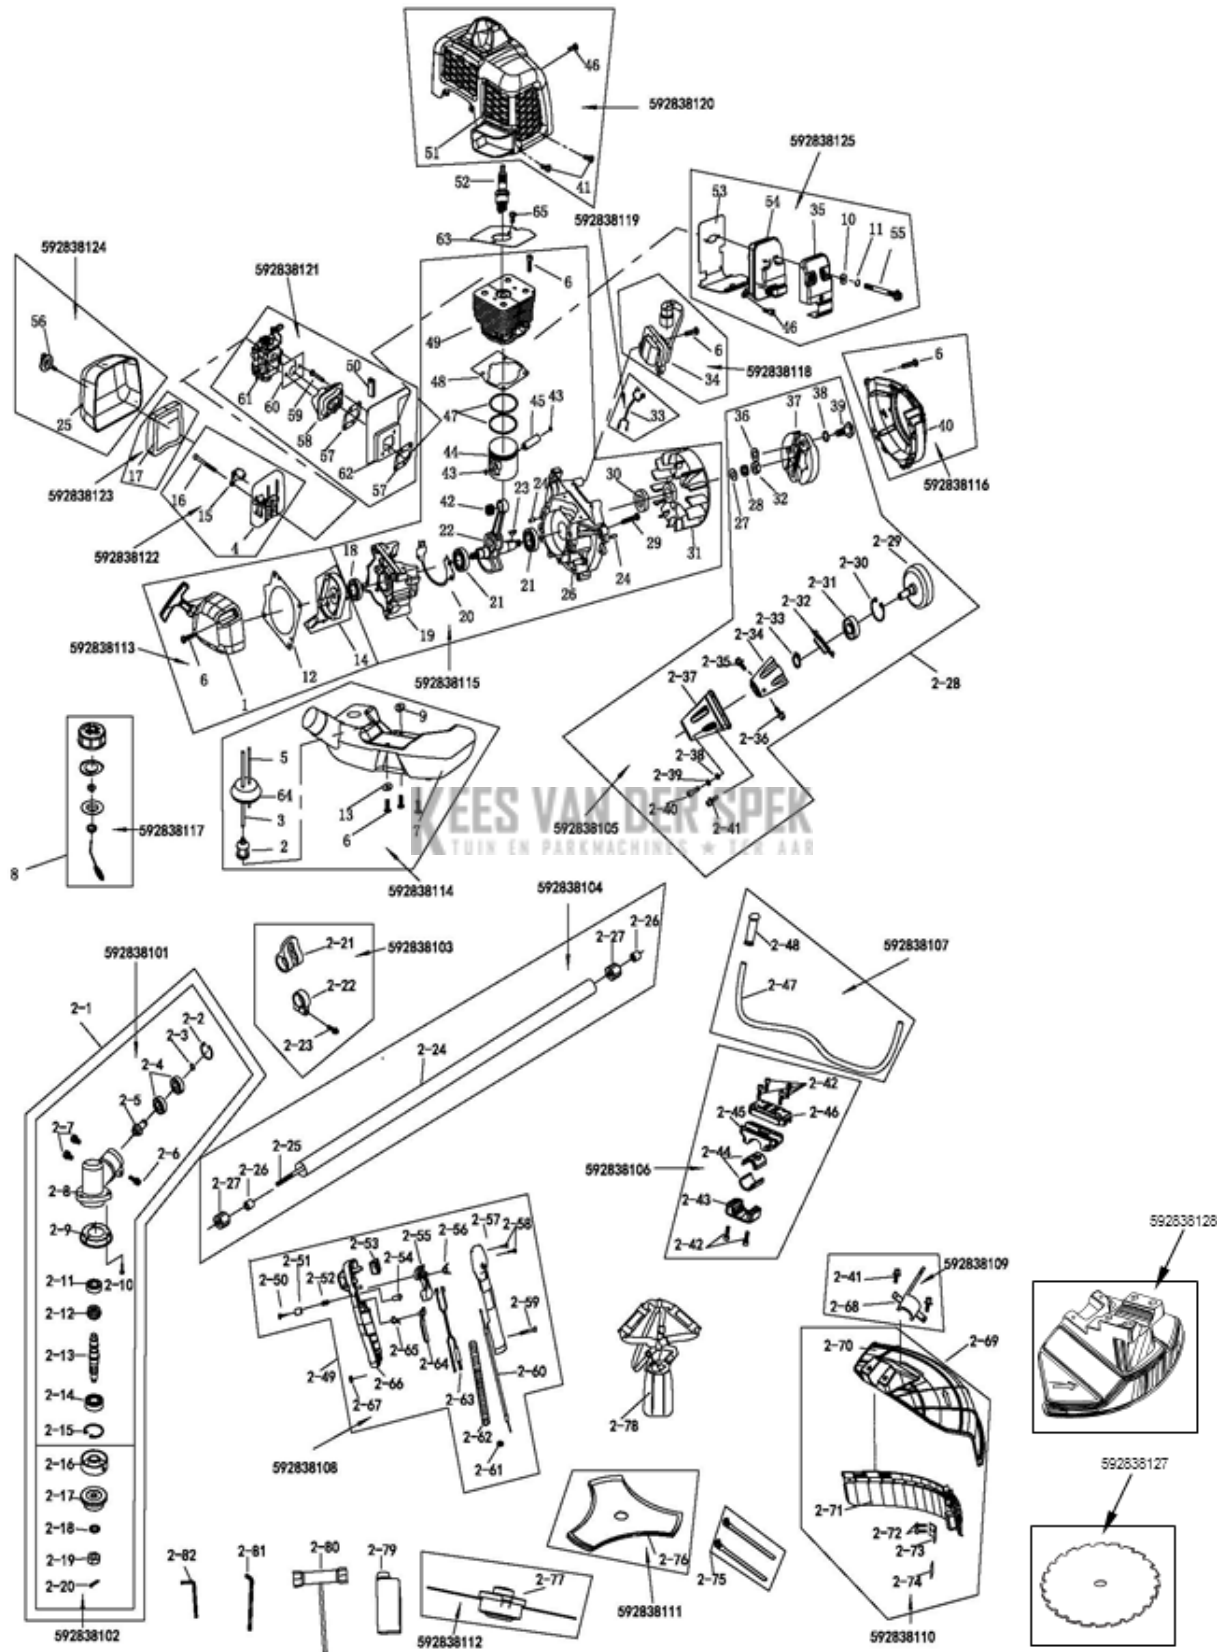

# SPARE PARTS LIST

BRUSHCUTTERS/CLEARING SAWS

B43 BT, 967683401, 2018-01

Part No	Description	Remark	QTY KIT
592 83 81-01	SERVICE KIT	GEAR CASE ASSY	1
592 83 81-02	SERVICE KIT	BLADE HOLDER	1
592 83 81-03	SERVICE KIT	HARNESS CLAMP	1
592 83 81-04	SERVICE KIT	DRIVE SHAFT	1
592 83 81-05	SERVICE KIT	CLUTCH CASE ASSY	1
592 83 81-06	SERVICE KIT	BAR CLAMP	1
592 83 81-07	SERVICE KIT	HANDLE BAR	1
592 83 81-08	SERVICE KIT	CONTROL ASSY	1
592 83 81-09	SERVICE KIT	SHIELD BRACKET	1
592 83 81-10	SERVICE KIT	SAFETY GUARD ASSY	1
592 83 81-11	SERVICE KIT	3-TEETH GRASS BLADE	1
592 83 81-12	SERVICE KIT	NYLON HEAD	1
592 83 81-13	SERVICE KIT	STARTER	1
592 83 81-14	SERVICE KIT	FUEL TANK	1
592 83 81-15	SERVICE KIT	ENGINE SHORT BLOCK	1
592 83 81-16	SERVICE KIT	FAN COVER	1
592 83 81-17	SERVICE KIT	FUEL CAP ASSY	1
592 83 81-18	SERVICE KIT	IGNITION MODULE	1
592 83 81-19	SERVICE KIT	STOP WIRE	1
592 83 81-20	SERVICE KIT	ENGINE COVER	1
592 83 81-21	SERVICE KIT	CARBURETOR	1
592 83 81-22	SERVICE KIT	INNER COVER	1
592 83 81-23	SERVICE KIT	AIR FILTER	1
592 83 81-24	SERVICE KIT	AIR FILTER COVER	1
592 83 81-25	SERVICE KIT	MUFFLER ASSY	1
592 83 81-26	SERVICE KIT	DECAL SHEET	1
592 83 81-27	SERVICE KIT	SAW BLADE	1
592 83 81-28	SERVICE KIT	SAW BLADE GUARD	1