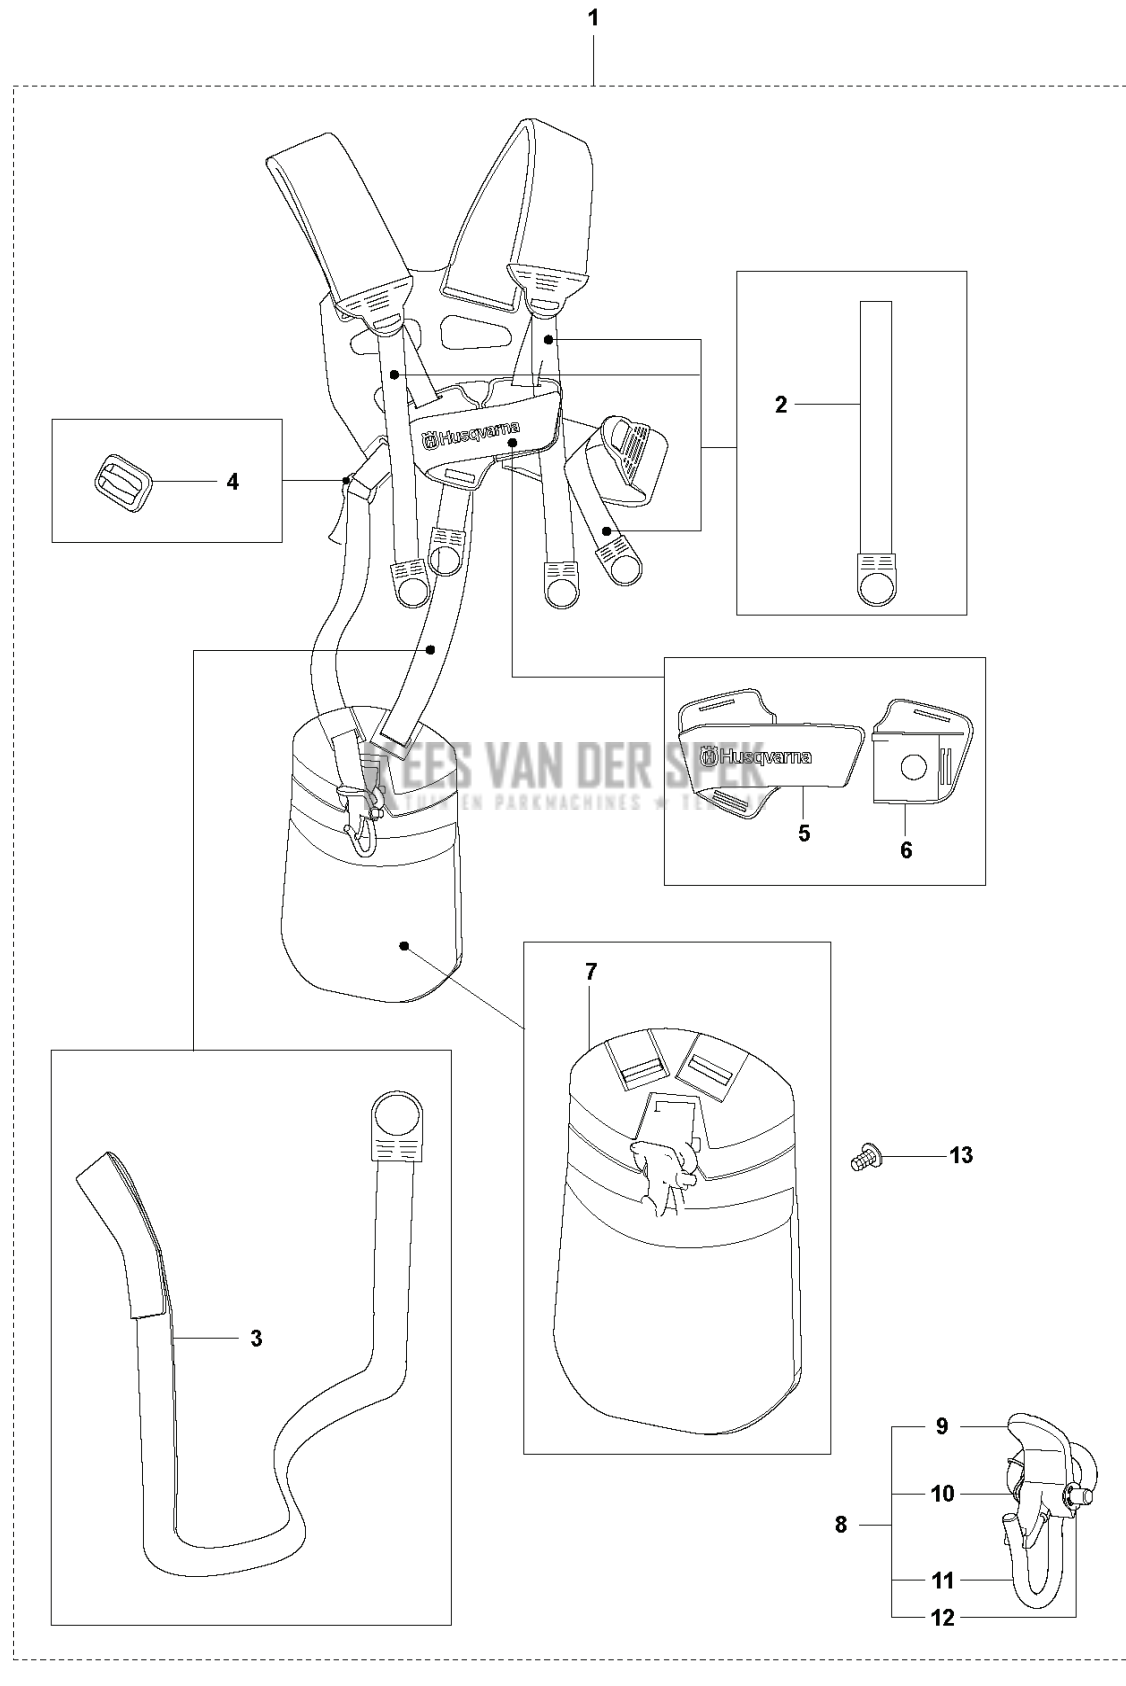

S Duo Balance
HARNES

BRUSHCUTTERS/CLEARING SAWS

PXM_REF	PXM_PARTNO	DESCRIPTION	PXM_REMARK	QTY.
1	537275701	DRAAGSTEL		1
1	537275703	DRAAGSTEL	US	1 1
2	503996101	BAND		3 1
3	503996103	BAND		1 1
4	537113501	HOUDER		1 1
5	537288401	GESP		1 1
6	537288301	GESP		1 1
7	537275901	HEUPKUSSEN		1 1
8	502022801	HAAK		1 1
9	502023002	SLOT		1 1,8
10	586341001	VEER		1 1,8
11	502022902	HAAK		1 1,8
12	735310920	E-CLIP		1 1,8
13	537175401	HEUPKUSSEN		3 1

KEES VAN DER SPEK
TUIN EN PARKMACHINES * TER AAR