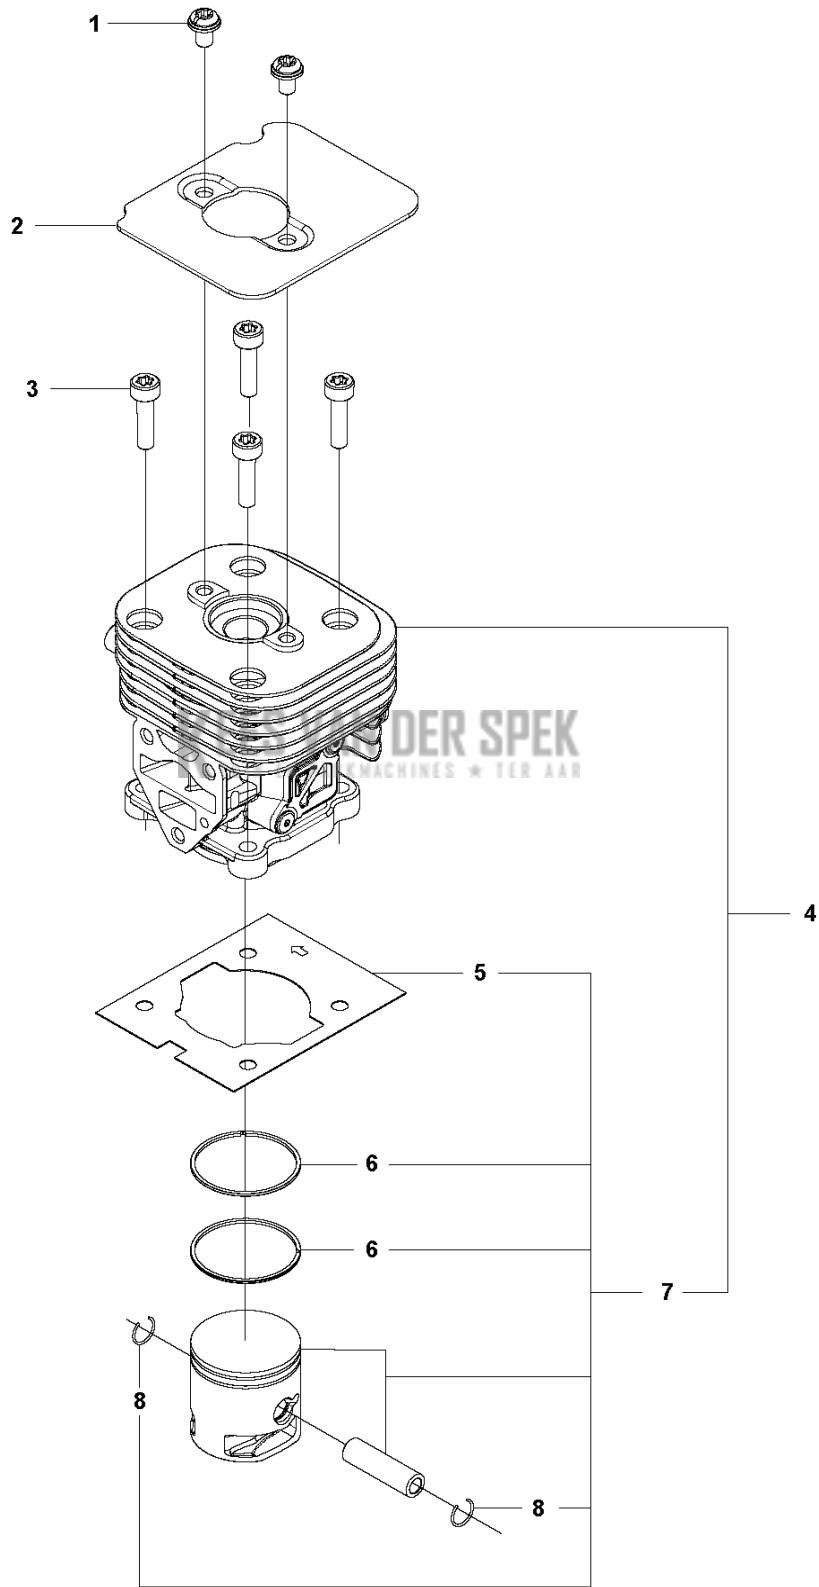

L 525RX
CYLINDER PISTON

BRUSHCUTTERS/CLEARING SAWS

PXM_REF	PXM_PARTNO	DESCRIPTION	PXM_REMARK	QTY.
1	544256801	SCREW		2
2	578785301	PLAAT		1
3	504114301	SCREW		4
4	588098202	SERVICE KIT	Cylinder & Piston	1
5	576398702	PAKKING		1 4.7
6	506618101	RING		2 4.7
7	588098102	SERVICE KIT	Piston Kit	1 4
8	505045201	RING		2 4.7

KEES VAN DER SPEK
TUIN EN PARKMACHINES * TER AAR