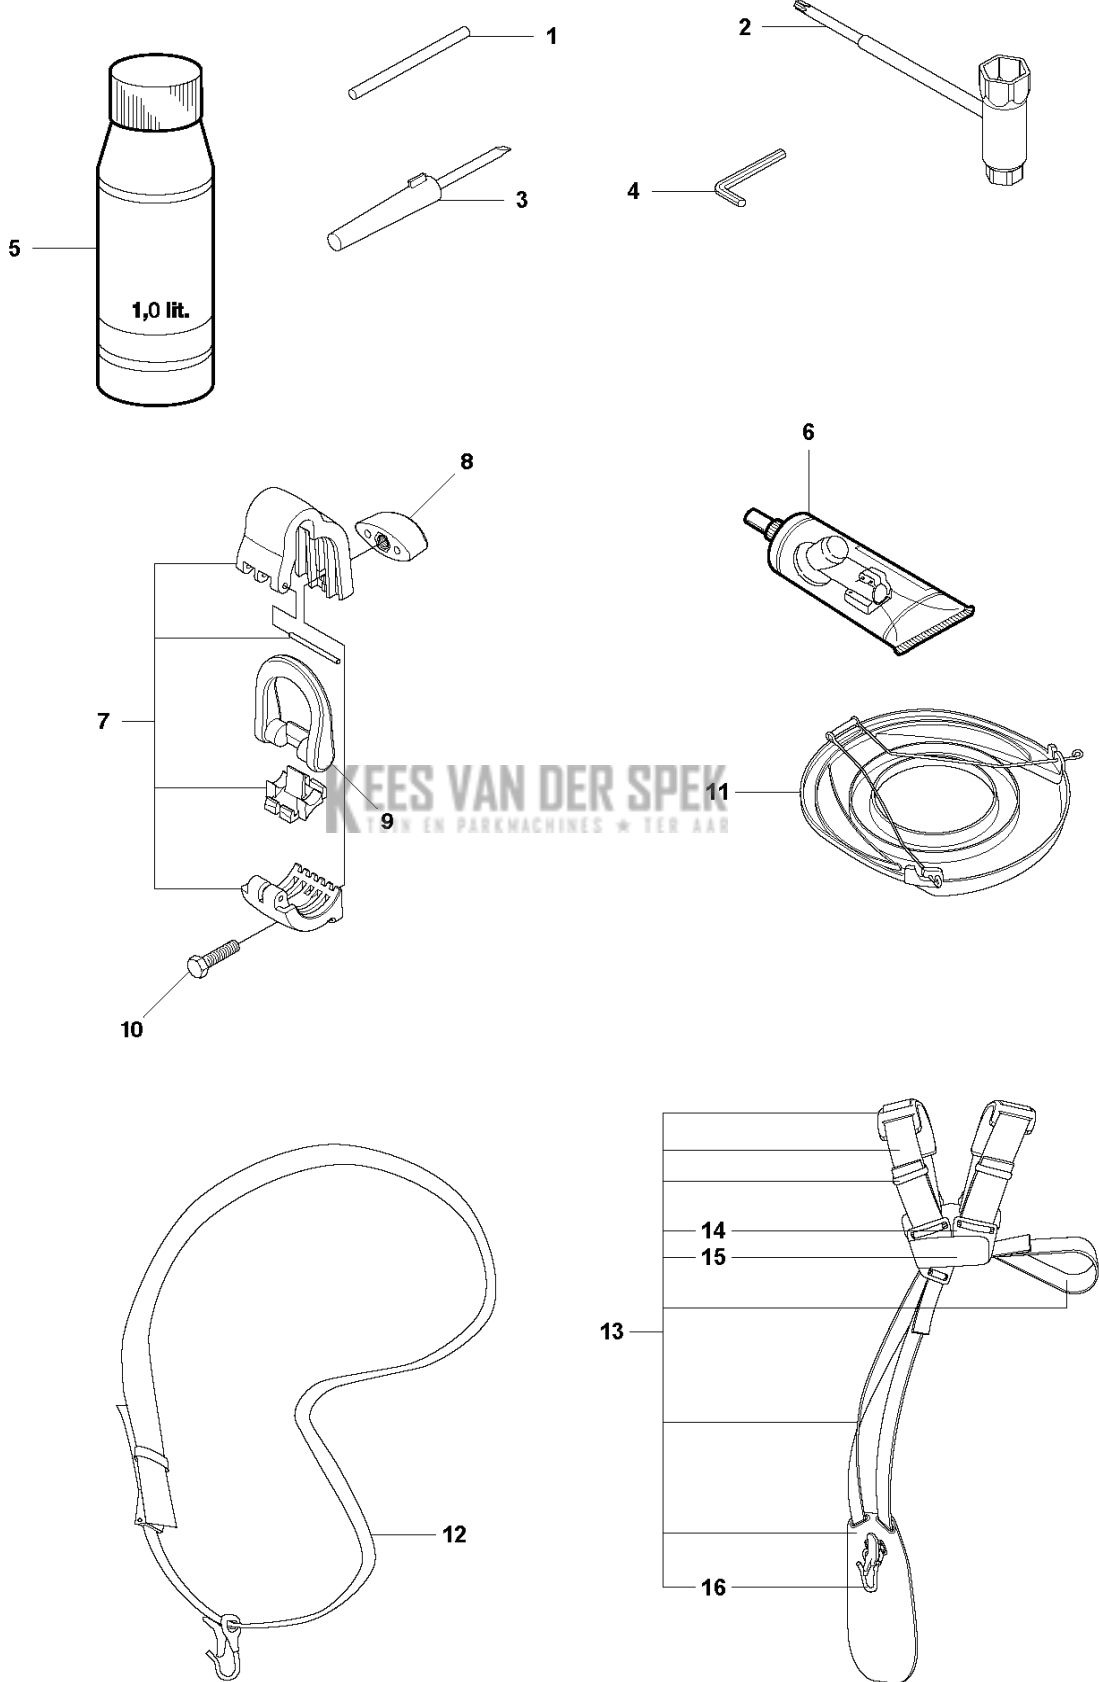

R2 524L, 525L, LS, LST, LK, RJX, RJD, RS, RX, RXT, RK
ACCESSORIES

BRUSHCUTTERS/CLEARING SAWS

PXM_REF	PXM_PARTNO	DESCRIPTION	PXM_REMARK	QTY.
1	502285901	STOP		1
2	575738202	COMBINATIESLEUTEL		1
3	501600203	SCHROEVENDRAAIER		1
4	502215801	SLEUTEL		1
5	531009248	FILTER OLIE		1
6	503976401	VET		1
7	537353601	LUS		1
8	537130402	KNOP		1 7
9	537350101	LUS		1 7
10	725233151	SCREW		1 7
11	537312901	TRANSPORTBESCHERMING	200 - 275mm	1
12	537216201	DRAAGSTEL		1
12	537216202	DRAAGSTEL	USA	1
13	537216301	DRAAGSTEL		1
13	537216302	DRAAGSTEL	USA	1
14	503734001	FRONT PIECE		1 13
15	503734102	GESP		1 13
16	502022802	OPHANGHAAK		1 13

KEES VAN DER SPEK
TUIN EN PARKMACHINES * TER AAR