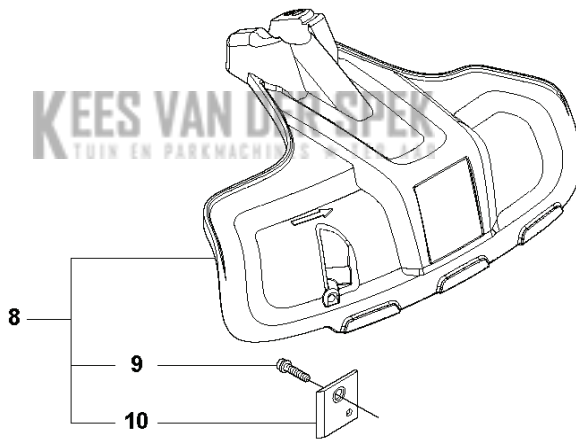

524L, 525L, LS, LST, LK, RJX, RJD, RS, RX, RXT, RK