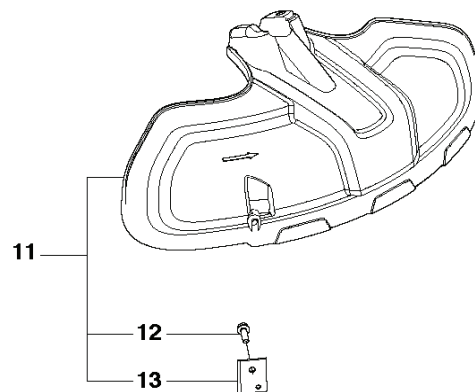

524L, 525L, LS, LST, LK, RJX, RJD, RS, RX, RXT, RK