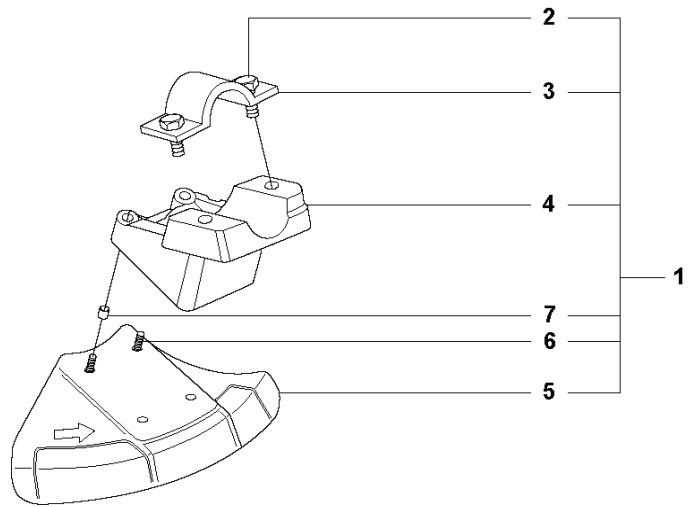

SPARE PARTS CATALOGUE
BRUSHCUTTERS/CLEARING SAWS: HUSQVARNA 525RX

KEES VAN DER SPEK
TUIN EN PARKMACHINES * TER AAR

Spare Parts List

SPARE PARTS LIST

BRUSHCUTTERS/CLEARING SAWS

HUSQVARNA 525RX

R1 525 RX, RXT, RK
ACCESSORIES