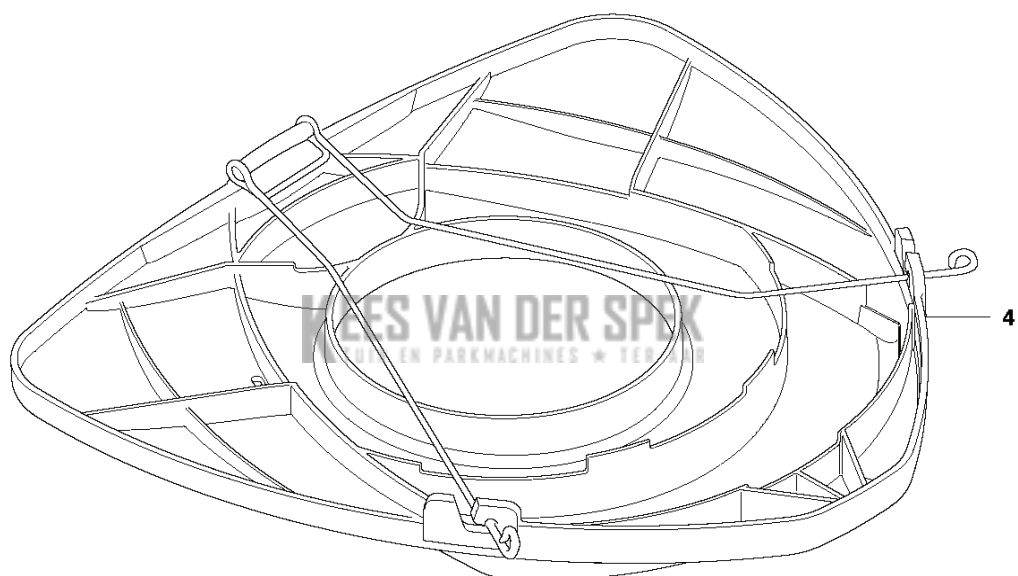

R 553RBX
ACCESSORIES

BRUSHCUTTERS/CLEARING SAWS

PXM_REF	PXM_PARTNO	DESCRIPTION	PXM_REMARK	QTY.
1	506686101	COMBINATIESLEUTEL		1
2	505312001	GEREEDSCHAP		1
3	506689501	MEENEMER		1
4	544359101	TRANSPORTBESCHERMING		1
5	528818101	DRAAISCHOTEL		1
6	531009248	FILTER OLIE		1
7	503976401	VET		1
8	501192201	GEREEDSCHAP		1
9	505311901	SLEUTEL		1

KEES VAN DER SPEK
TUIN EN PARKMACHINES * TER AAR