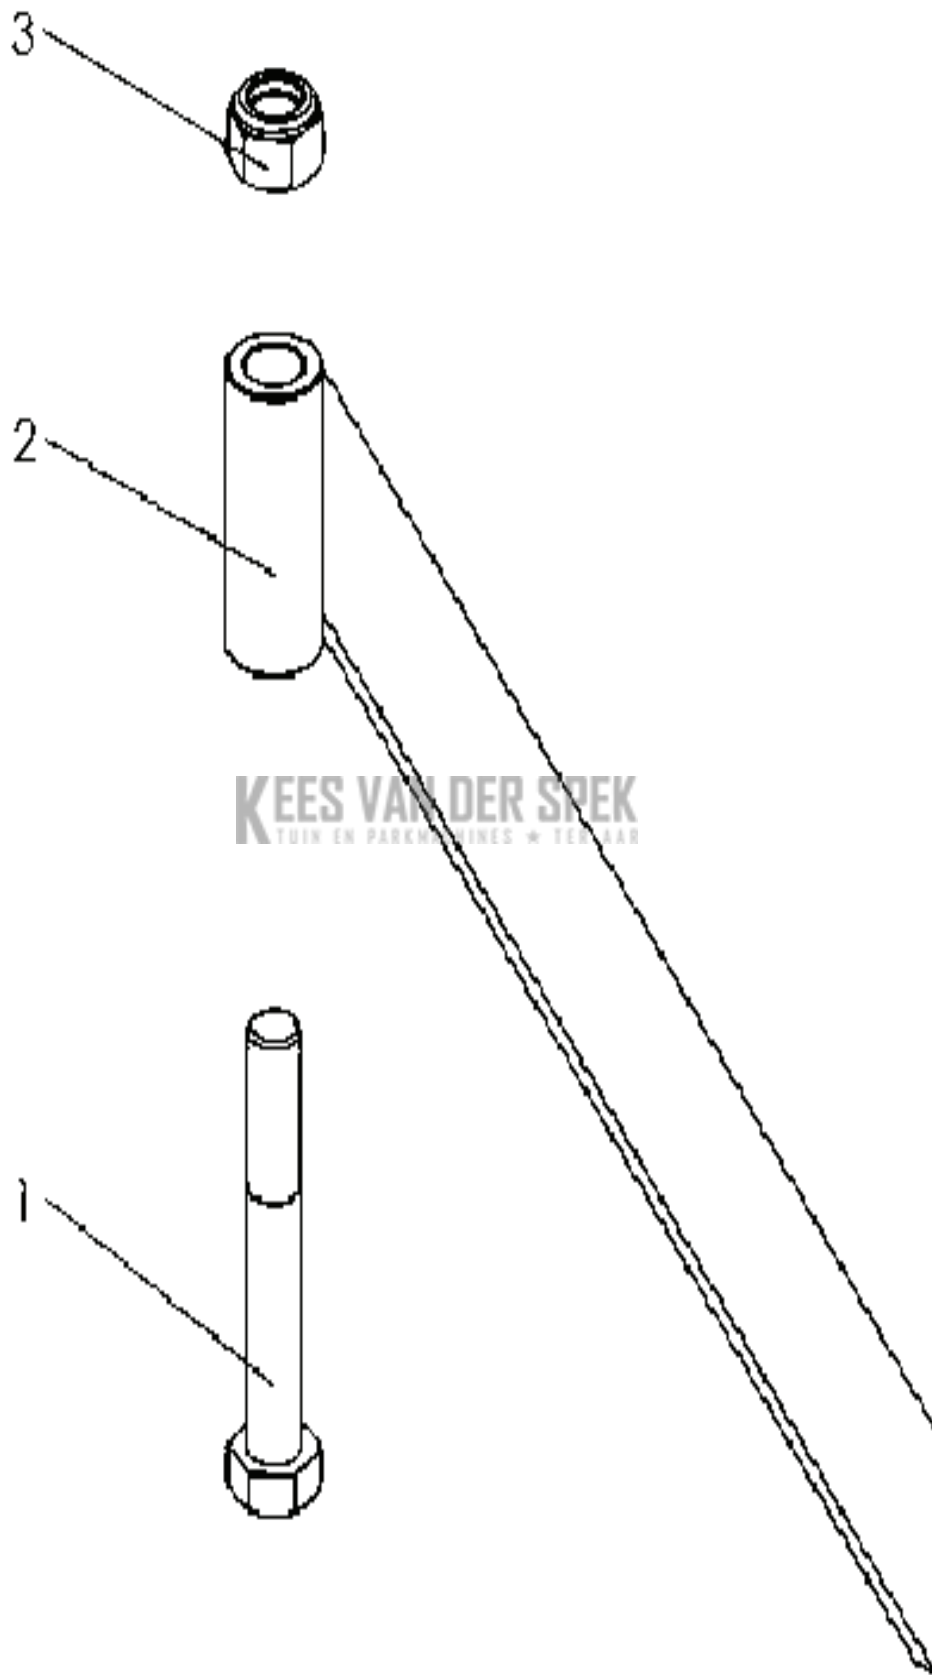

CULTIVATORS/TILLERS

PXM_REF	PXM_PARTNO	DESCRIPTION	PXM_REMARK	QTY.
1	531008220	BOUT	H MI 4X90-34 Z	1
2	531008206	STELLING	BLACK	1
3	531008578	MOER	M 14 Z	1

KEES VAN DER SPEK
TUIN EN PARKMACHINES ★ TER AAR