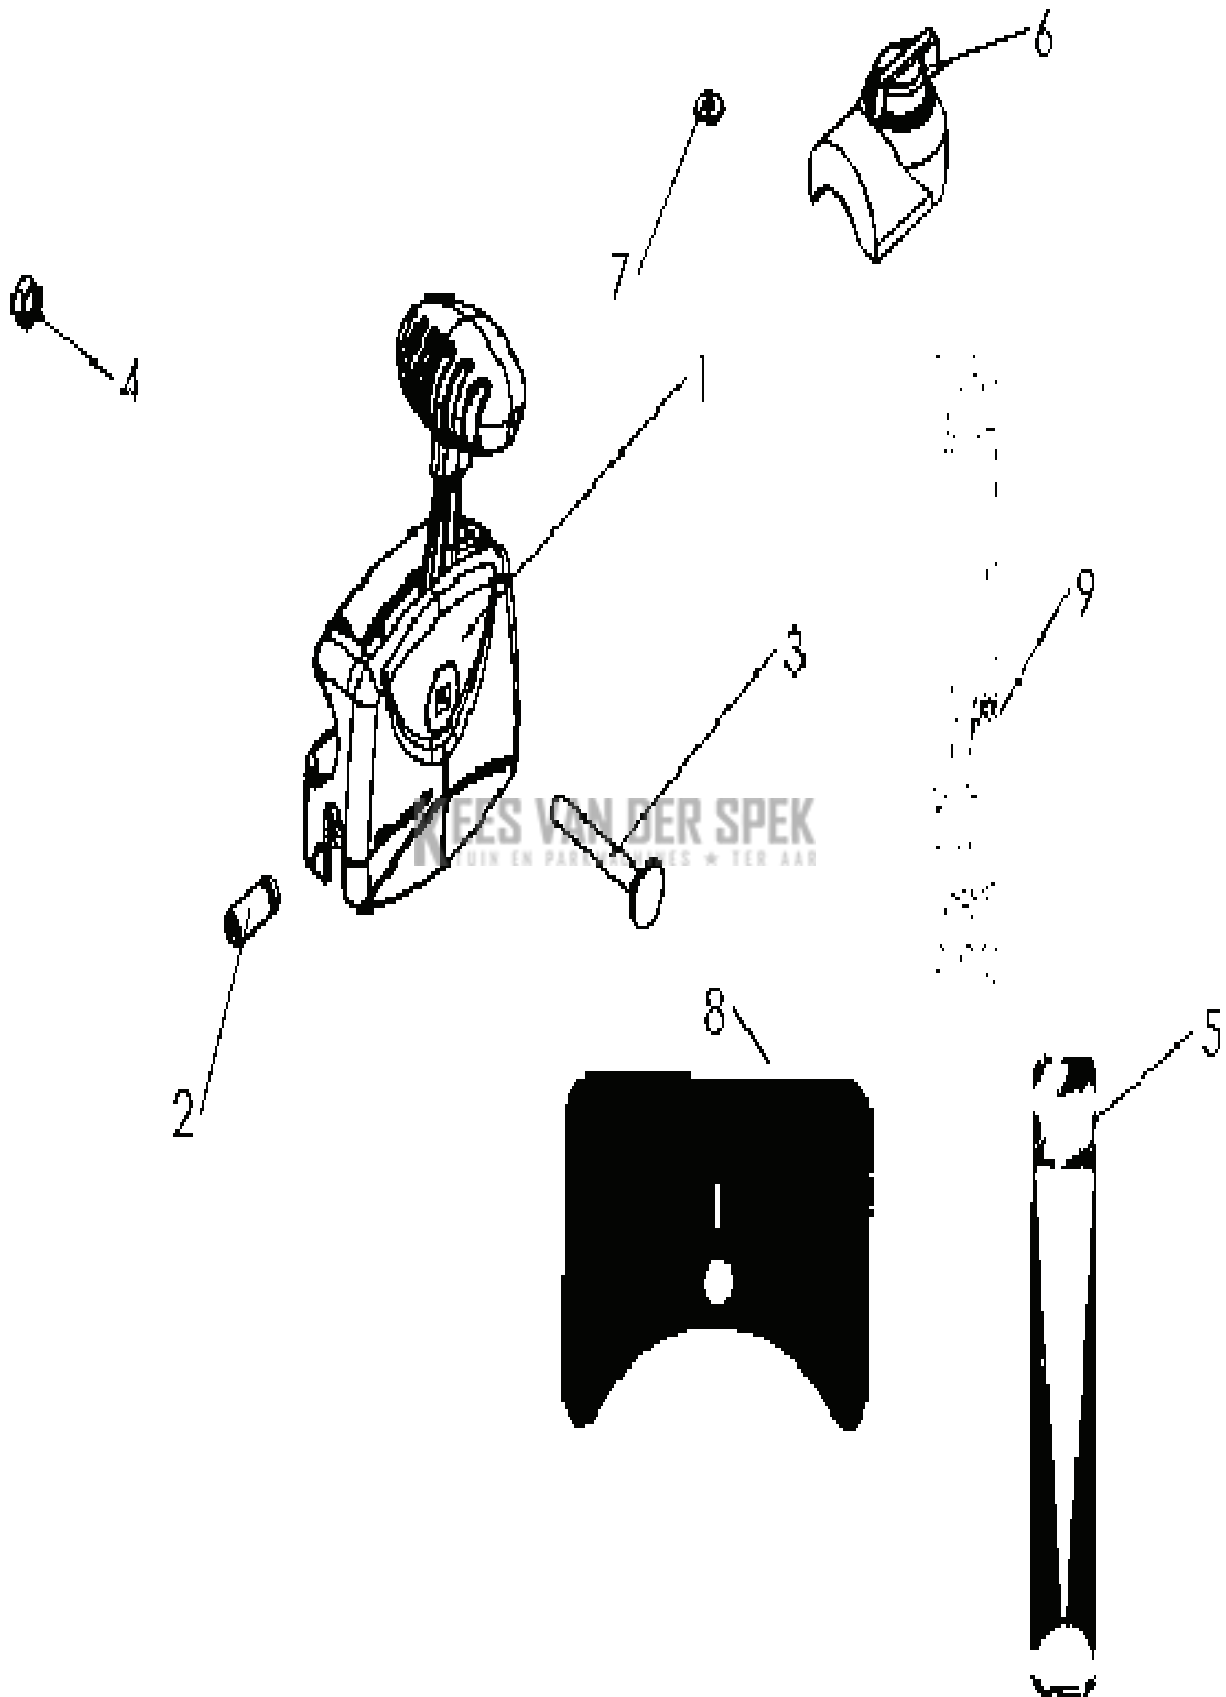

CULTIVATORS/TILLERS

PXM_REF	PXM_PARTNO	DESCRIPTION	PXM_REMARK	QTY.
1	577453001	GASHEFBOOM		1
2	577525001	GASKABEL		1
3	577453801	SCREW	TRCC 6X45 Z	1
4	732261601	MOER	M 6 Z	1
5	531008251	STICKER	THROTTLE	1
6	577517701	SCHAKELAAR	ON/OFF	1
7	531008539	RING	M 3.2X10X1 Z	1
8	501963701	PLAATJE	SWITCH ON-OFF	1
9	519646680	STICKER	THROTTLE CONTROL	1