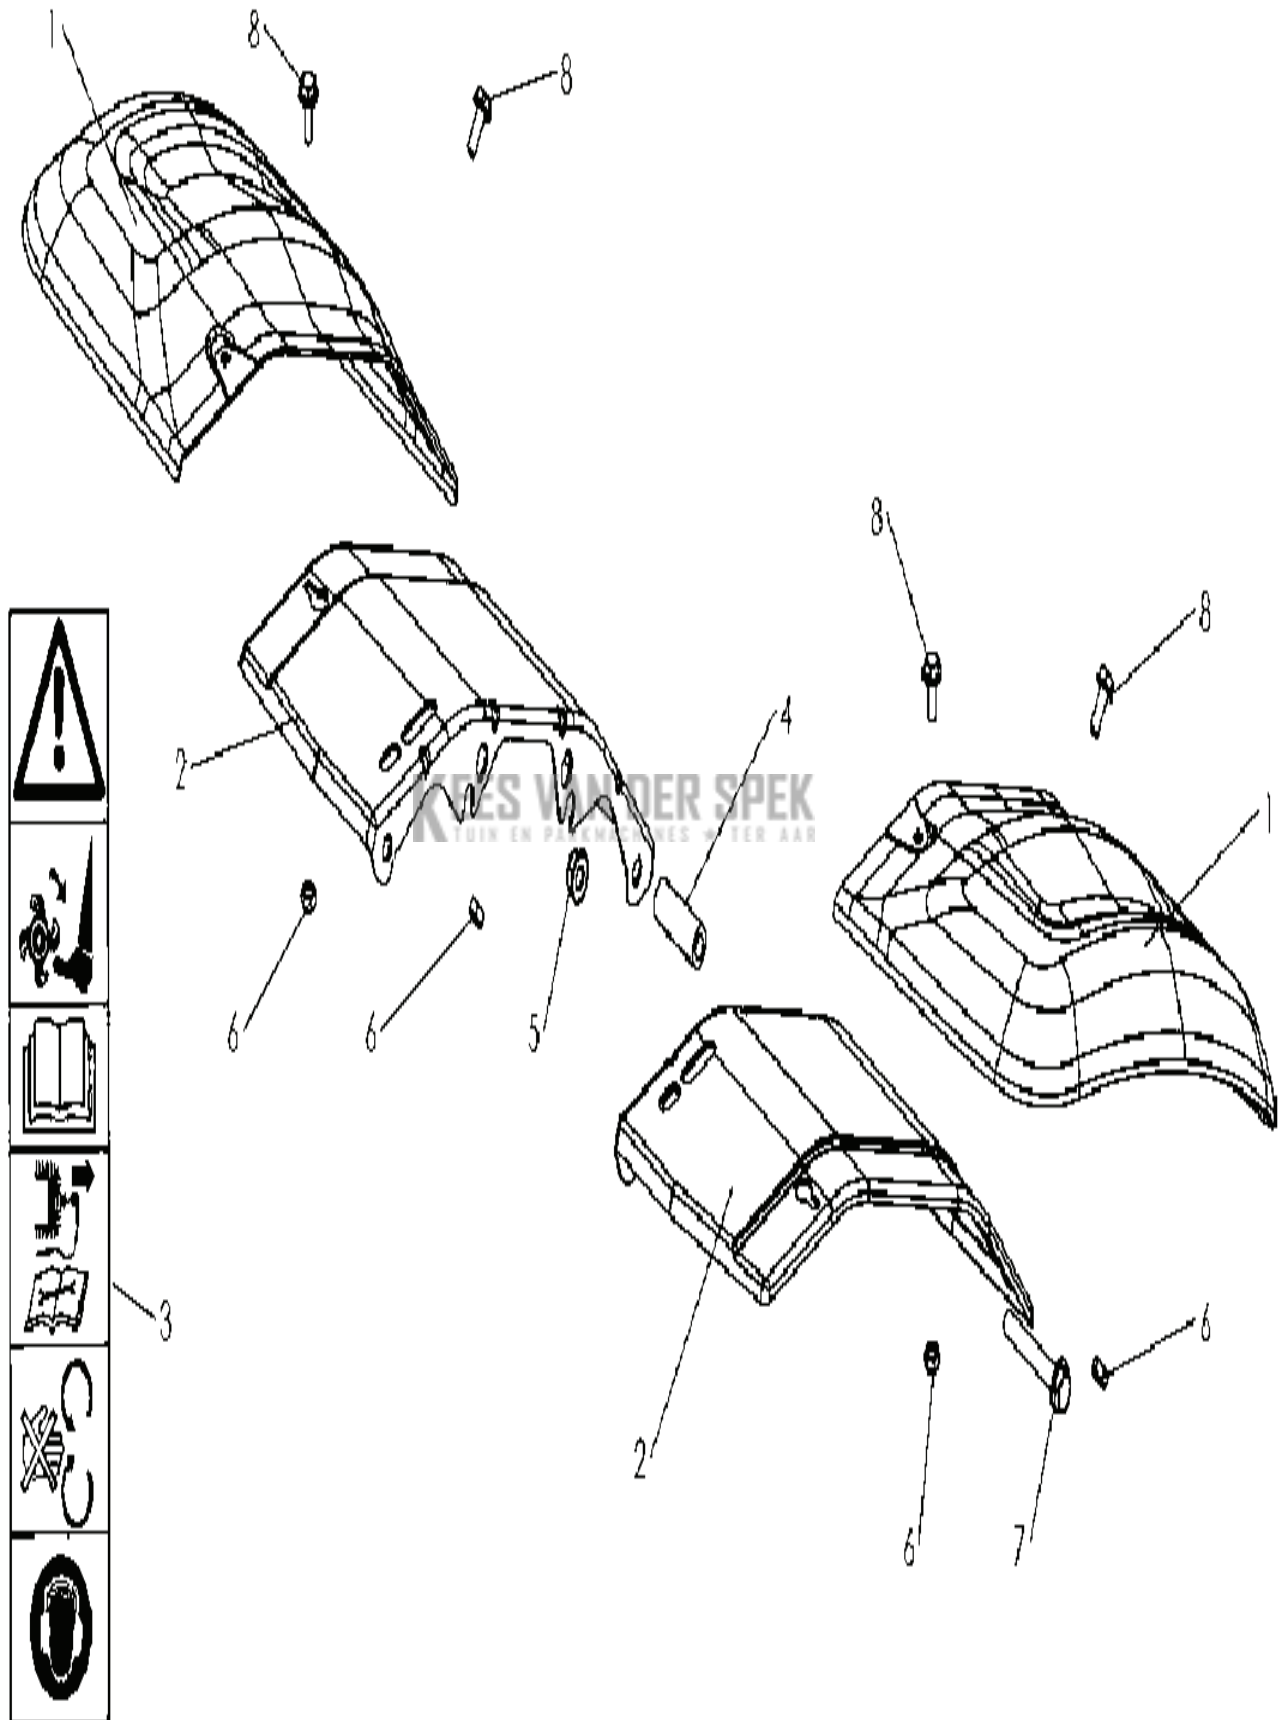

CULTIVATORS/TILLERS

PXM_REF	PXM_PARTNO	DESCRIPTION	PXM_REMARK	QTY.
1	590171001	BESCHERMEN	ADDITIONAL. ORANGE	2
2	590171101	BESCHERMEN	GREY 627	2
3	587995501	STICKER	SECURITY	1
4	590171201	AFSTANDRING	8.2X14X4I Z	1
5	586721001	MOER	BDR HM8 SMOOTH BASE	1
6	732261601	MOER	M 6 Z	4
7	575361601	SCREW	H 8X55 Z NOTCHED SHOULDER	1
8	519653435	SCREW	H 6X16 Z NOTCHED SHOULDER	4