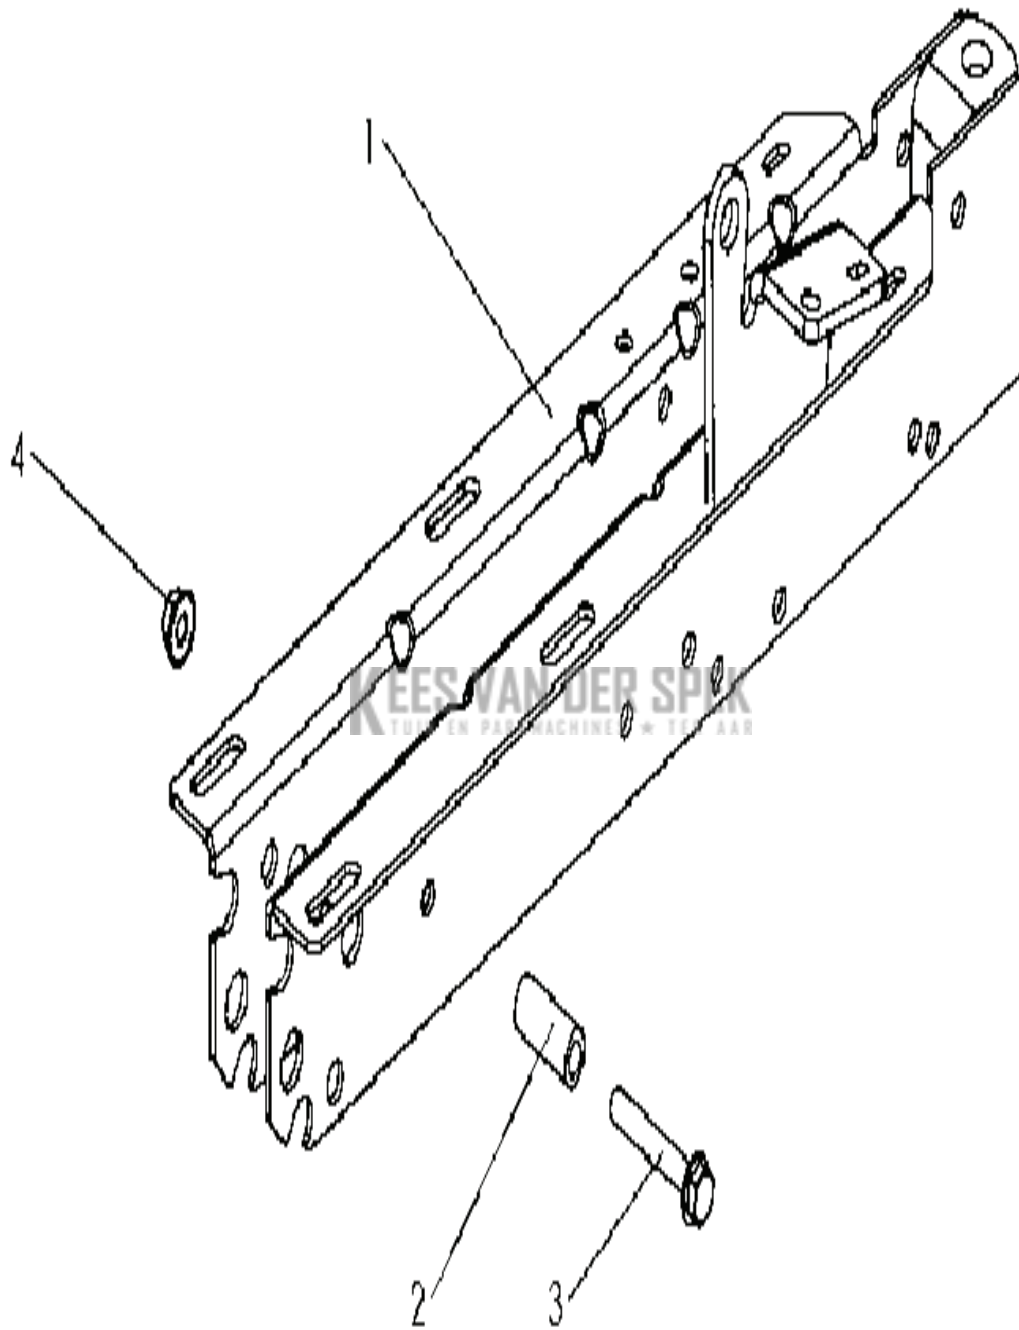

CULTIVATORS/TILLERS

PXM_REF	PXM_PARTNO	DESCRIPTION	PXM_REMARK	QTY.
1	590170901	FRAME	GREY 627	1
2	575361001	AFSTANDRING	I4X9X35 z	1
3	575361601	SCREW	H 8X55 Z NOTCHED SHOULDER	1
4	586721001	MOER	BDR HM8 SMOOTH BASE	1

KEES VAN DER SPEK
TUIN EN PARKMACHINES ★ TER AAR