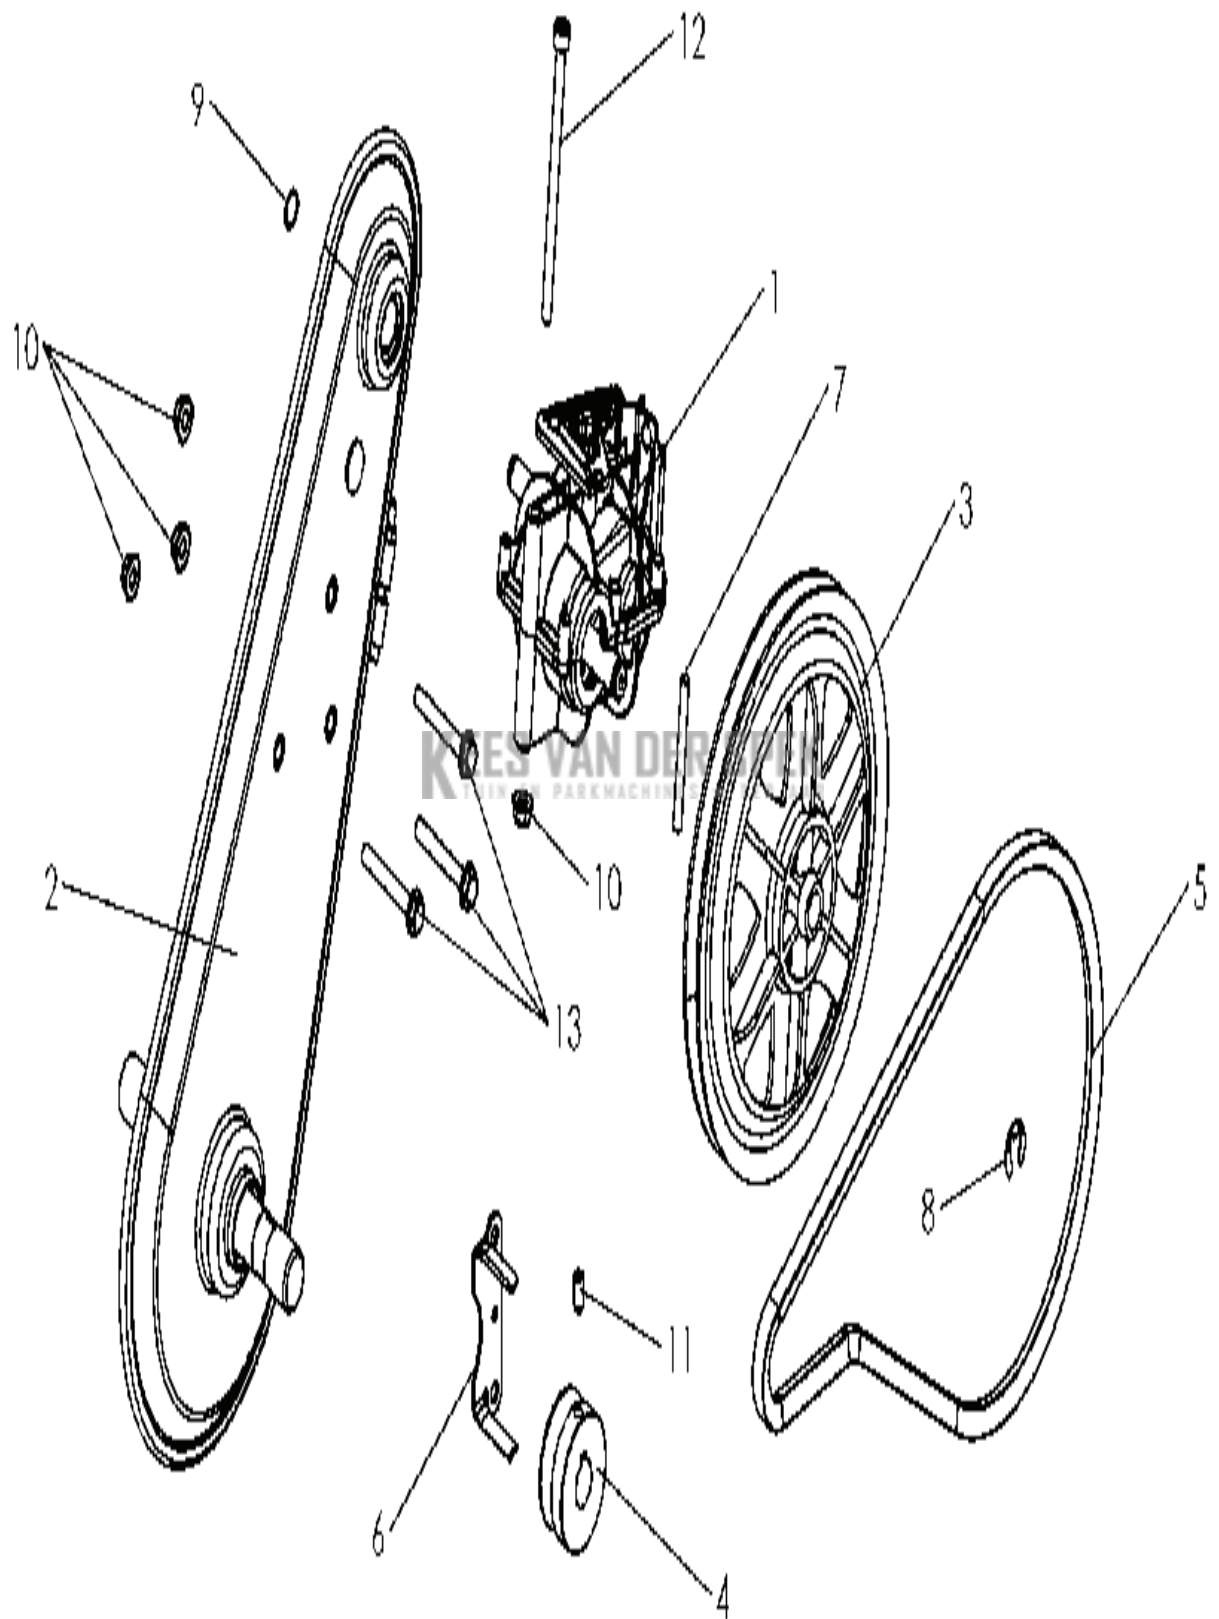

CULTIVATORS/TILLERS

PXM_REF	PXM_PARTNO	DESCRIPTION	PXM_REMARK	QTY.
1	588421201	GEARBOX	REVERSE	1
2	575358701	TRANSMISSIE	GREY FLANGED	1
3	519653060	POELIE		1
4	544243901	POELIE	Diam. 55 BORE 19.06	1
5	575360201	RIEM		1
6	580315601	POELIE	ENGINE PULLEY	1
7	519653067	AS		1
8	580314201	RETAINER RING	RADIAL, 012	1
9	519653466	RETAINER RING	EI3	1
10	586721001	MOER	BDR HM8 SMOOTH BASE	4
11	728692300	SCREW	ST HC M8X 16	1
12	577525301	SCREW	CHC 8X110	1
13	573943101	BOUT	H 8X60 NOTCHED SHOULDER	3