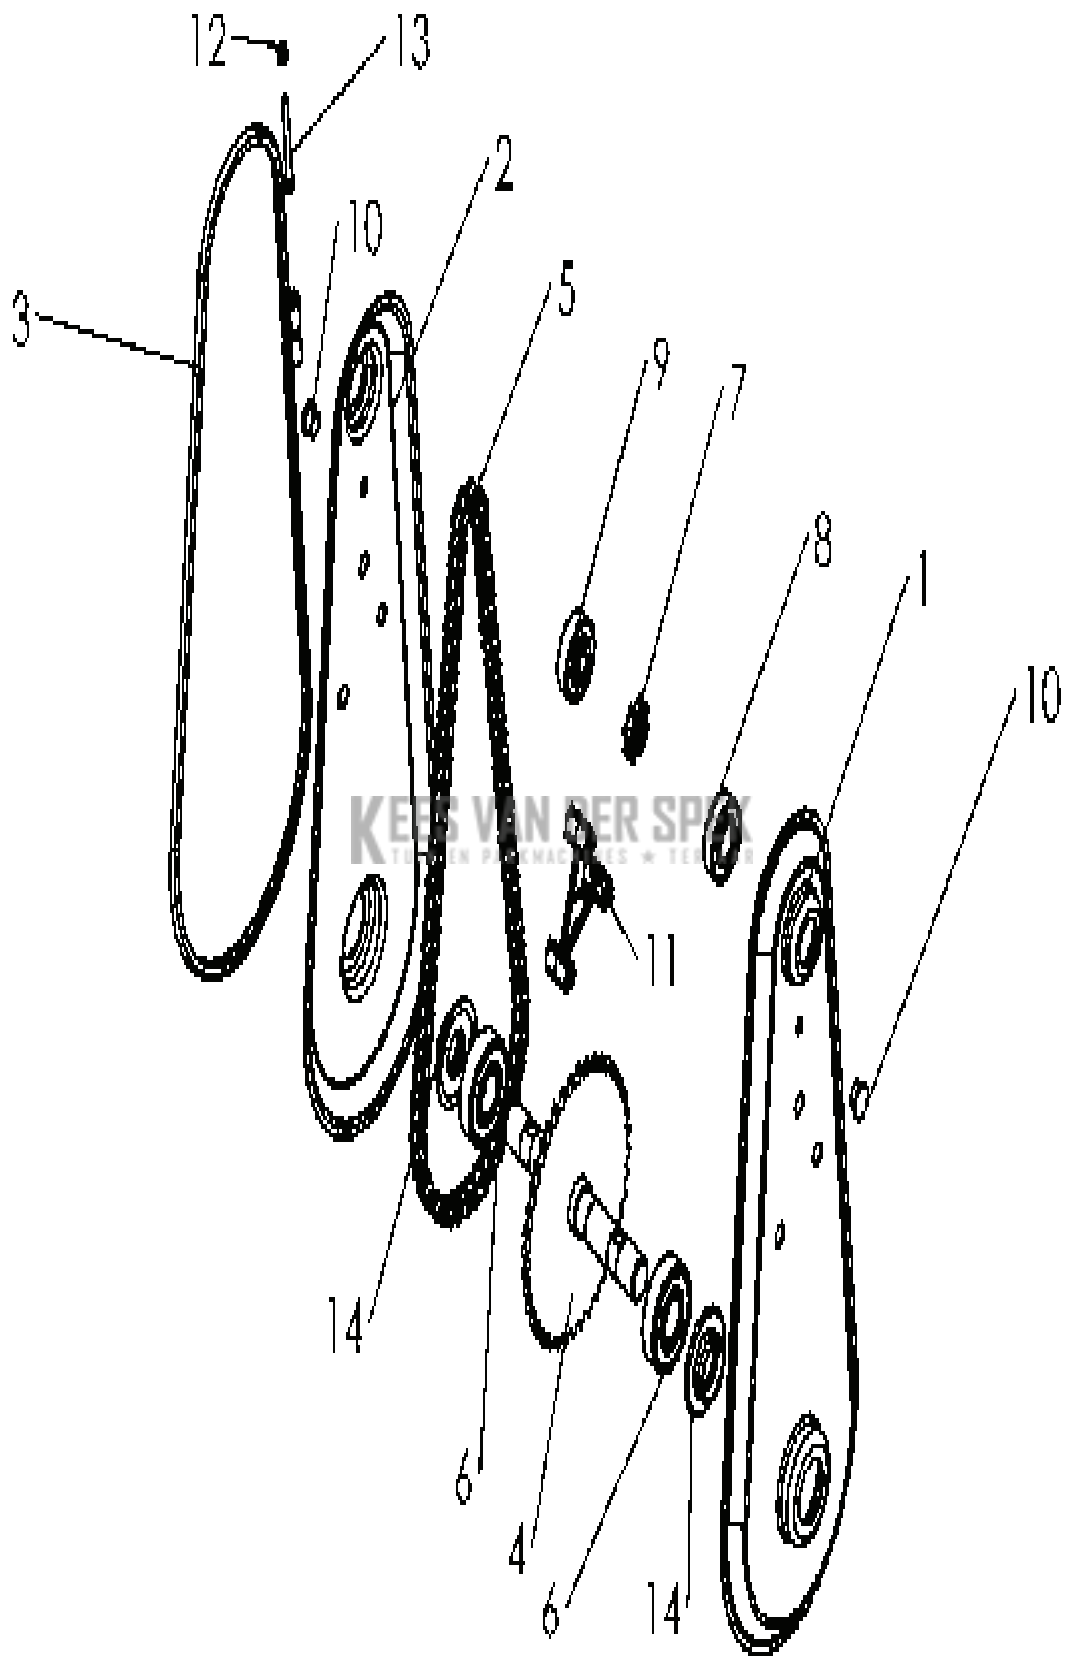

CULTIVATORS/TILLERS

PXM_REF	PXM_PARTNO	DESCRIPTION	PXM_REMARK	QTY.
1	519653042	HUIS	LEFT, I/5 BLACK	1
2	519653041	HUIS	RIGHT, I/5 BLACK	1
3	590171301	FLENS	I/5 ORANGE	1
4	519653007	SPROCKET	I/5 Diam. 40 DTS 12.7	1
5	575362301	KETTING	(80 LINKS RSF) 08B	1
6	519653053	LAGER	6305 2RS	2
7	519653057	RONDSEL	8 TEETH 12.7	1
8	505544001	KOGEL	6204 2RS	2
9	531008546	RING	6204 2RS	1
10	519653391	PLUG		2
11	585365501	AFSTANDRING	FOR 1/5 TRANSMISSION	1
12	732261601	MOER	NUT M 6	1
13	501963801	SCREW	CHC 6X55	1
14	531008576	RING	FOR TRANSMISSION	2

KEES VAN DER SPEK
TUIN EN PARKMACHINES ★ TER AAR