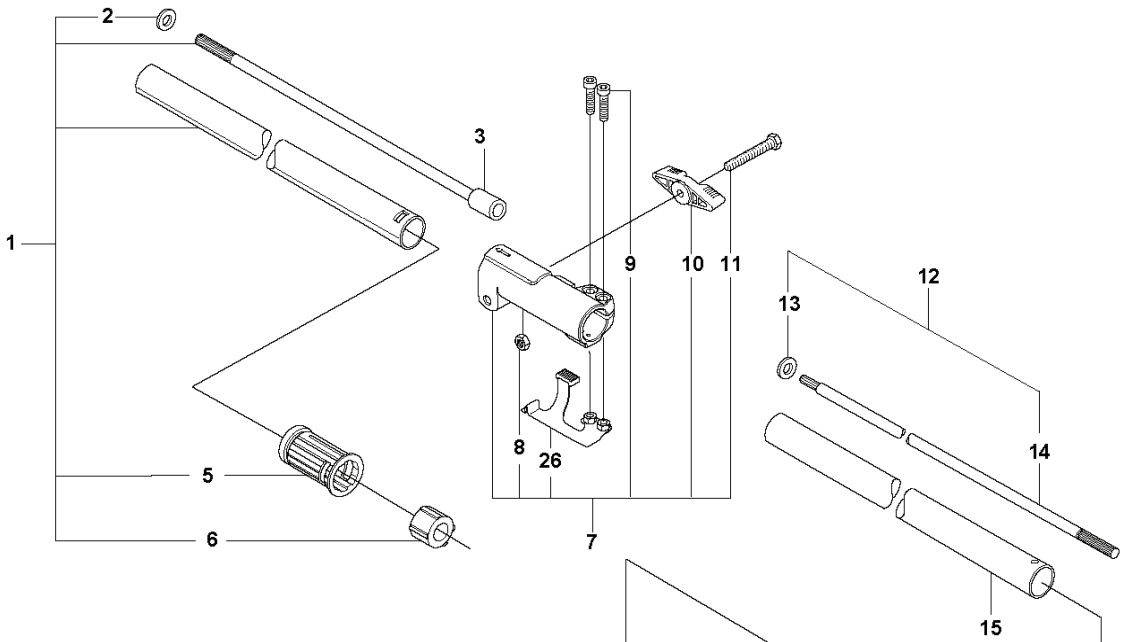

C3 525LK
SHAFT

KEES VAN DER SPEK
TUIN EN PARKMACHINES * TER AAR

WARNING!
Operation of this equipment may create sparks that can start fires around dry vegetation. A spark arrestor may be required. The operator should contact local fire agencies for laws or regulations relating to fire prevention requirements.