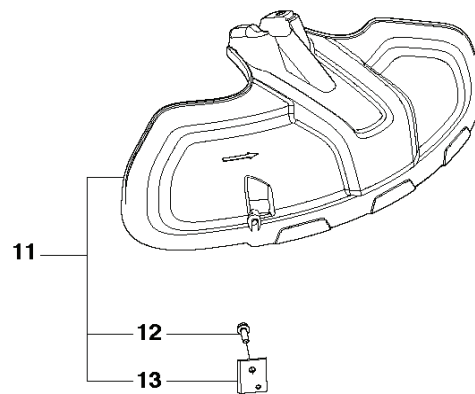

524L, 525L, LS, LST, LK, RJX, RJD, RS, RX, RXT, RK