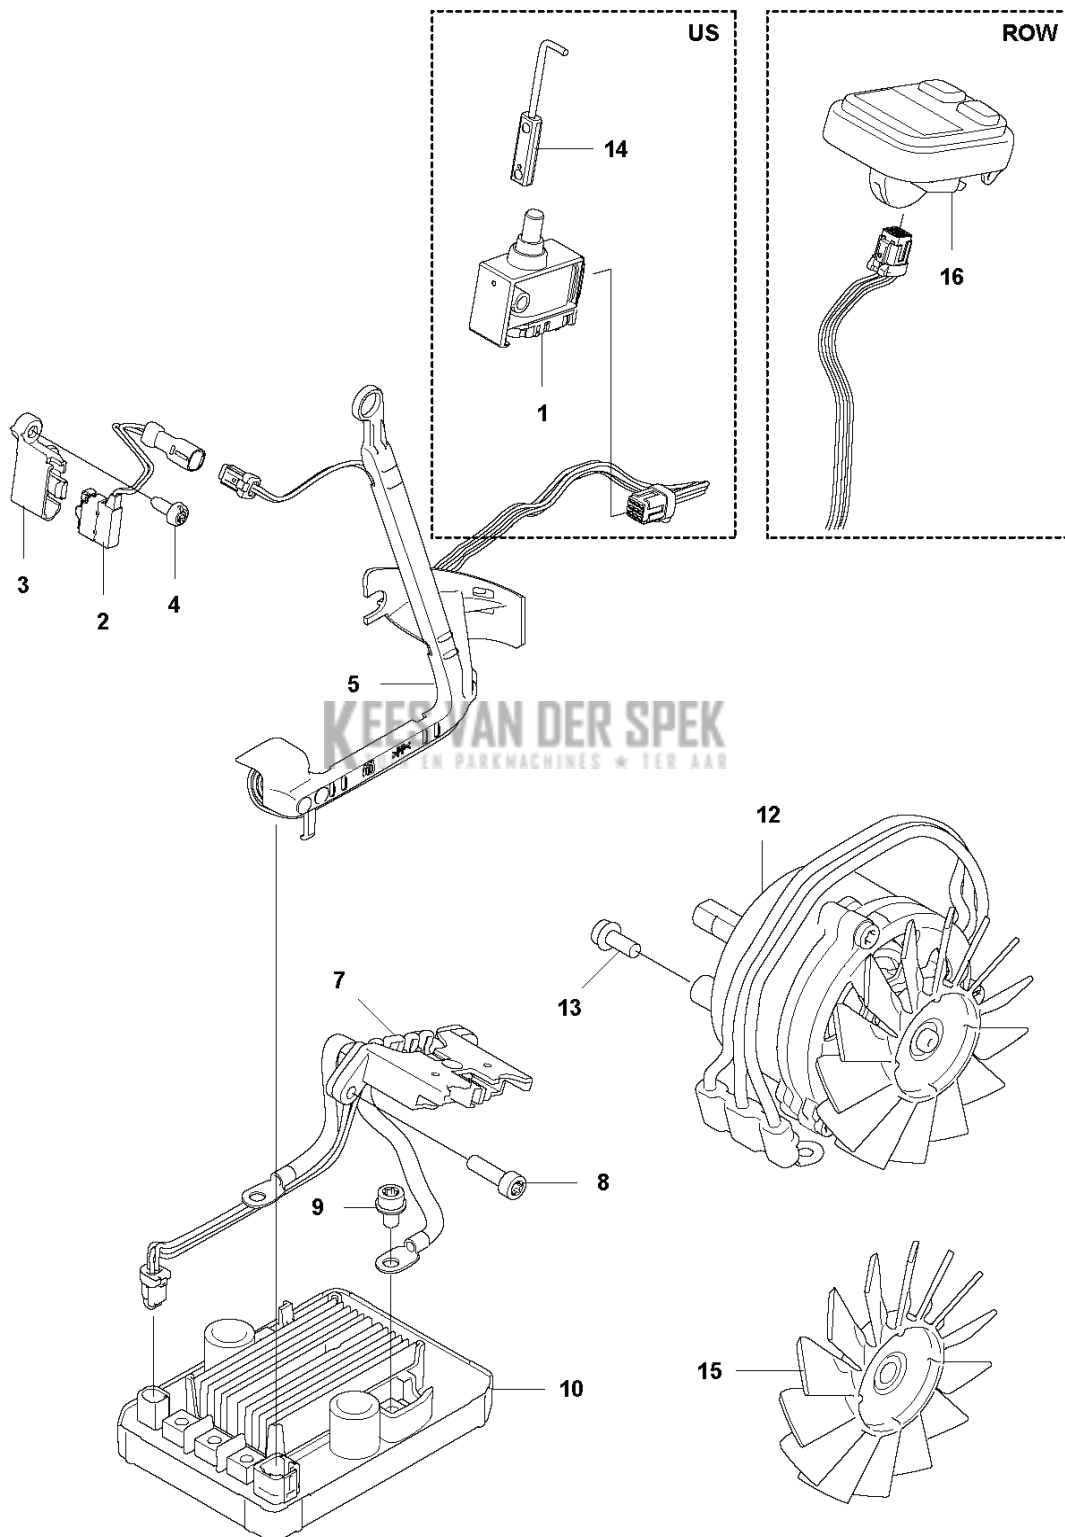

D 340i
ELECTRIC

PXM_REF	PXM_PARTNO	DESCRIPTION	PXM_REMARK	QTY.
1	582050701	SCHAKELAAR	For Mechanical User Interface variant	1
2	593954101	MICRO SCHAKELAAR		1
3	596627701	BEVESTIGING		1
4	526221801	SCREW CITXPANT		2
5	596943001	BEKABELING COMPL.	For Mechanical User Interface variant	1
5	596786701	BEKABELING COMPL.	For Digital User Interface variant	1
7	593083801	BEKABELING COMPL.		1
8	580292901	SCREW ITXSCT		2
9	525755107	SCHROEF ITXSCFM		5
10	599138701	BESTURINGSEENHEID	For Mechanical User Interface variant	1
10	599138602	BESTURINGSEENHEID		1
12	598402301	MOTOR COMPL.	For Digital User Interface variant, 1800W, 36V, BLDC, 3 PHASES	1
12	598402401	MOTOR COMPL.	For Mechanical User Interface variant	1
13	525755105	SCHROEF ITXSCFM		3
14	577855101	THROTTLE ROD ASSY	For Mechanical User Interface variant	1
15	593782601	VENTILATOR		1
16	593914901	CONTROLE PANEEL	For Digital User Interface variant	1