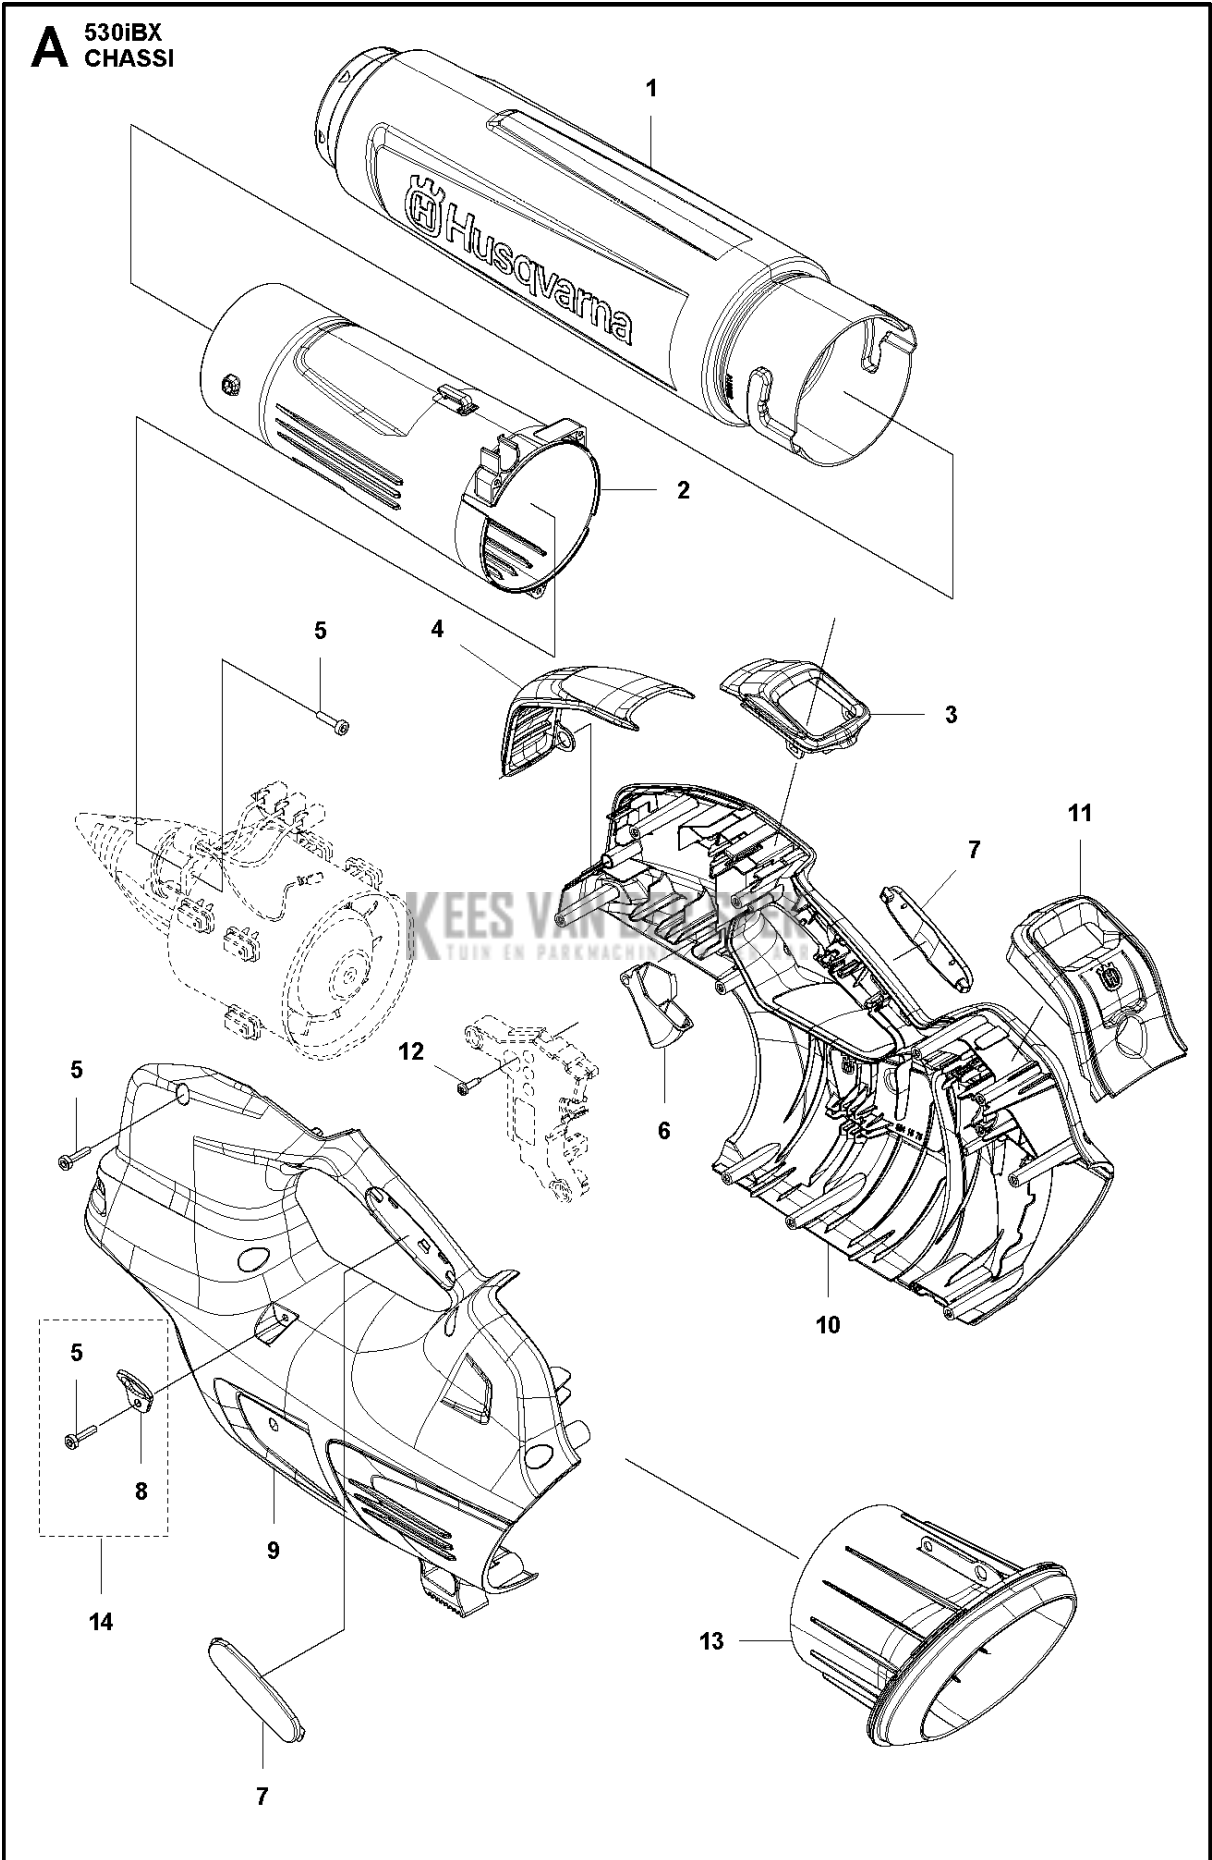

# SPARE PARTS LIST

BLOWERS

**KEES VAN DER SPEK**  
TUIN \* TER AAR

530iBX

Ref	Part No	Description	Remark	QTY KIT
1	589 81 17-01	TUBE ASSY		1
2	584 15 66-02	TUBE		1
3	584 21 37-01	FRAME		1
4	584 91 47-01	COVER		1
5	579 21 19-01	SCREW IHSCT		13
6	579 56 41-02	THROTTLE CONTROL		1
7	544 04 20-01	HANDLE INSERT		2
8	586 51 42-01	EYELET		1
9	584 15 76-01	HOUSING		1
10	584 15 75-01	HOUSING		1
11	587 20 30-01	COVER		1
12	503 21 28-13	SCREW CCRPANT		1
13	587 98 51-01	INLET		1
14	588 00 97-01	KIT		1

## DECALS

530iBX

Ref	Part No	Description	Remark	QTY KIT
1	588 22 66-03	DECAL	DECAL LEFT	1
2	588 22 67-03	DECAL	DECAL RIGHT	1
3	577 84 43-01	DECAL		1

**C** 530iBX  
ELECTRIC SYSTEM

Ref	Part No	Description	Remark	QTY KIT
1	587 94 86-01	CONTROL UNIT		1
2	582 05 07-01	TRIGGER SWITCH		1
3	583 79 54-01	WIRING ASSY		1
4	587 97 82-01	DISPLAY		1
5	586 49 22-01	SPRING		2
6	588 00 98-01	KIT		1
7	586 96 39-01	WIRING ASSY		1
8	587 91 73-01	WIRING ASSY		1
9	581 47 23-01	CABLE CLAMP		1
10	579 21 19-01	SCREW IHSCT		2