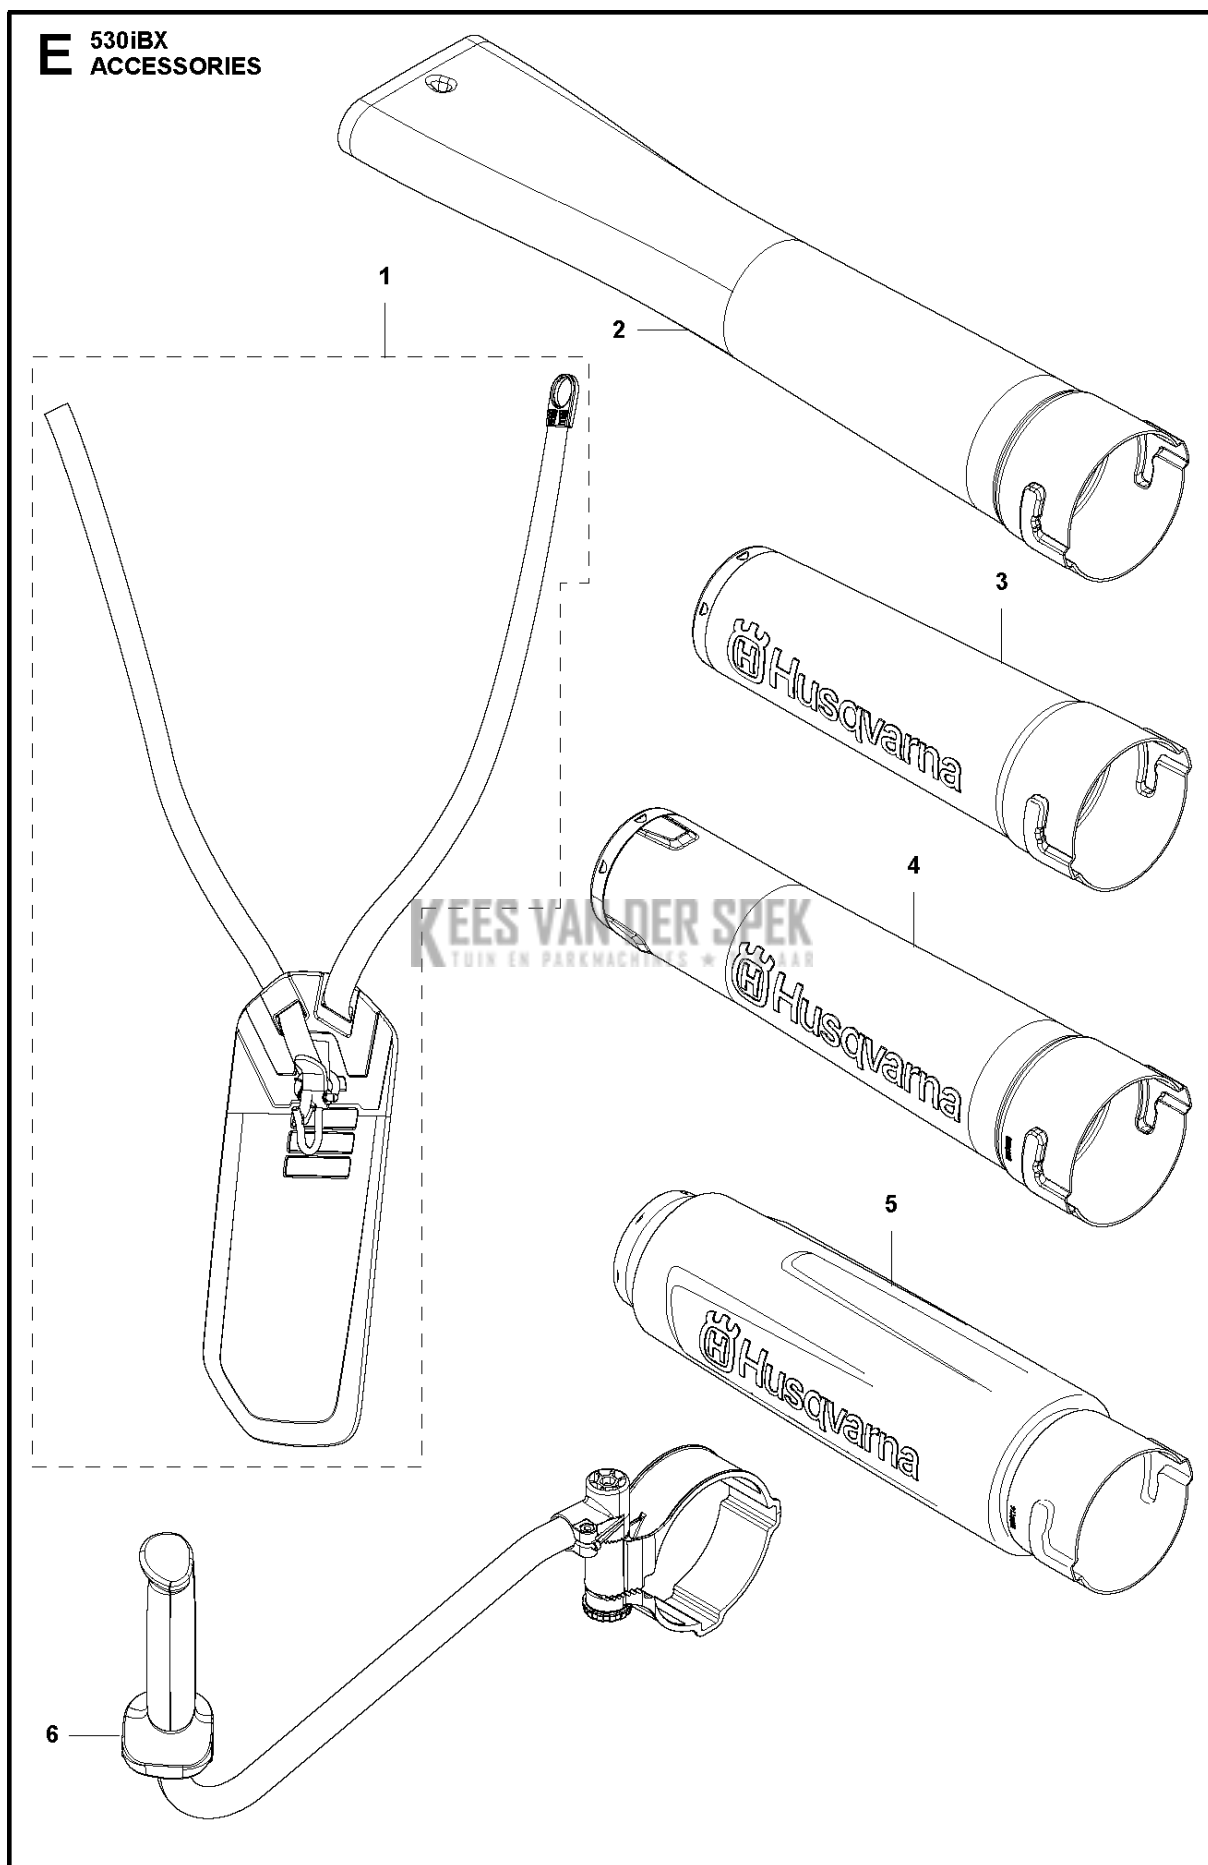

E 530iBX
ACCESSORIES

ACCESSORIES

530iBX

Ref	Part No	Description	Remark	QTY KIT
1	587 83 40-01	HIP PAD		1
2	579 79 75-01	NOZZLE		1
3	586 10 63-01	TUBE ASSY		1
4	586 10 63-02	TUBE ASSY		1
5	589 81 17-01	TUBE ASSY		1
6	501 71 51-01	HANDLE ASSY		1

KEES VAN DER SPEK
TUIN EN PARKMACHINES ★ TER AAR