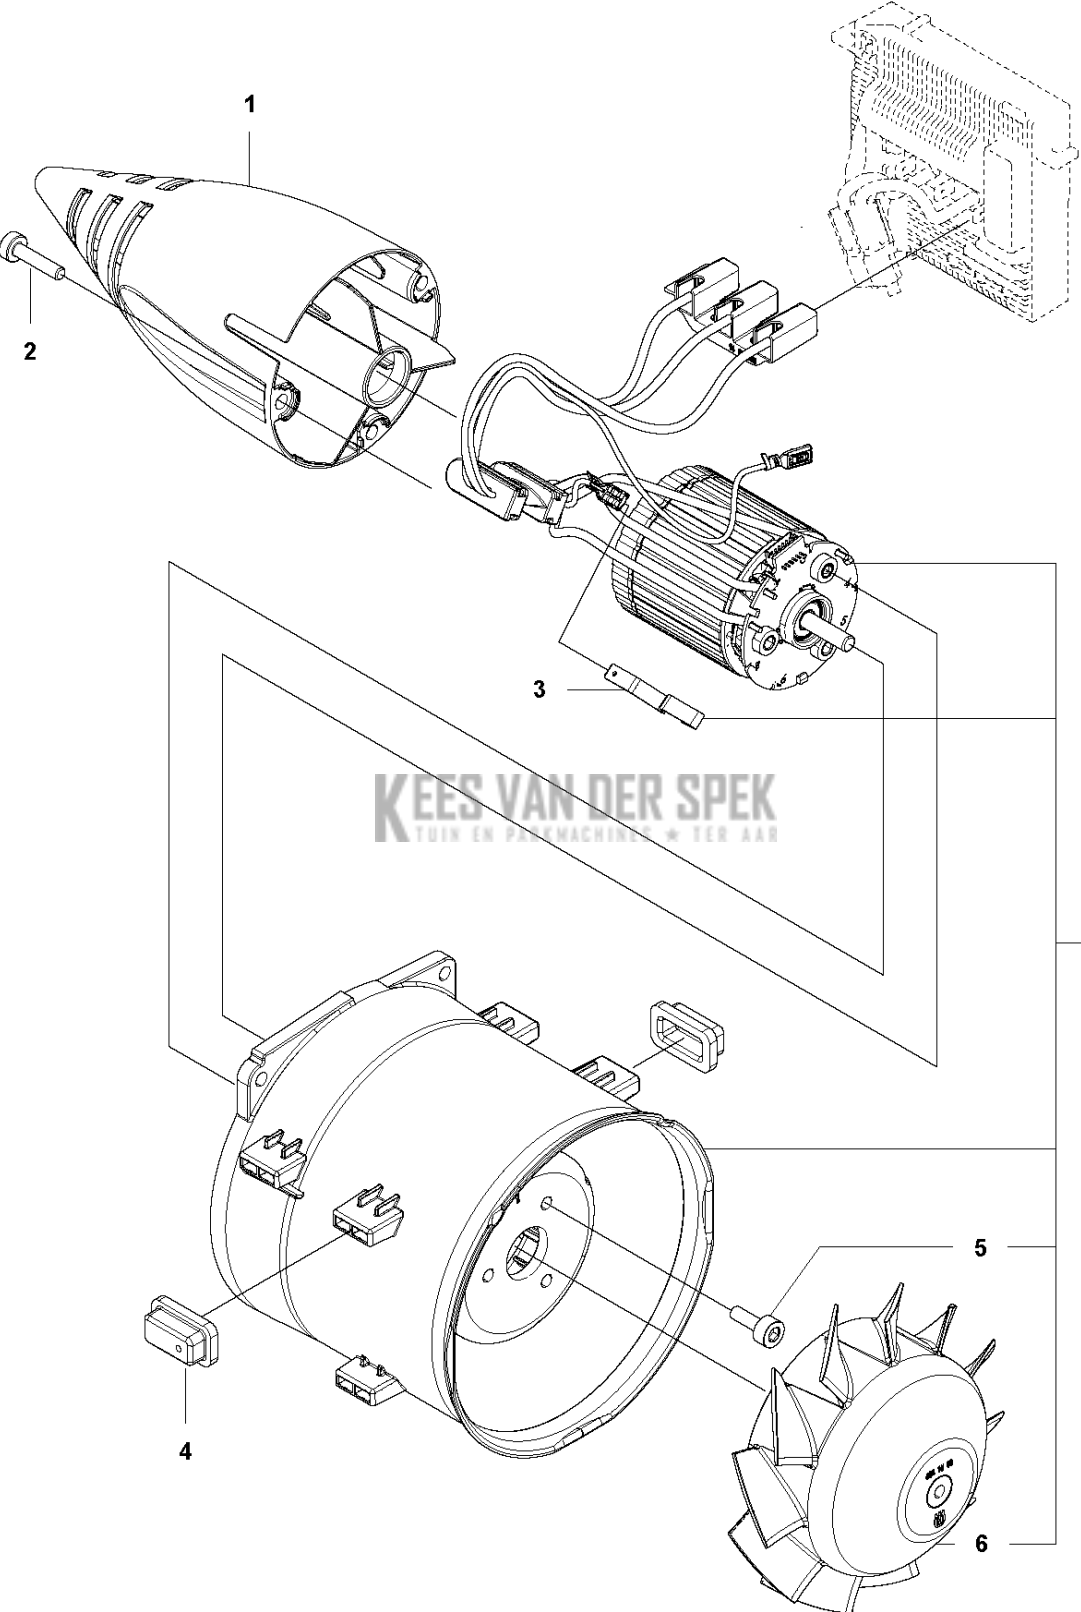

# SPARE PARTS LIST

BLOWERS

**KEES VAN DER SPEK**  
TUIN \* TER AAR

530iBX

Ref	Part No	Description	Remark	QTY KIT
1	589 81 17-01	TUBE ASSY		1
2	584 15 66-02	TUBE		1
3	584 21 37-01	FRAME		1
4	584 91 47-01	COVER		1
5	579 21 19-01	SCREW IHSCT		13
6	579 56 41-02	THROTTLE CONTROL		1
7	544 04 20-01	HANDLE INSERT		2
8	586 51 42-01	EYELET		1
9	584 15 76-01	HOUSING		1
10	584 15 75-01	HOUSING		1
11	587 20 30-01	COVER		1
12	503 21 28-13	SCREW CCRPANT		1
13	587 98 51-01	INLET		1
14	588 00 97-01	KIT		1

**B** 530iBX  
DECALS

## DECALS

530iBX

Ref	Part No	Description	Remark	QTY KIT
1	588 22 66-03	DECAL	DECAL LEFT	1
2	588 22 67-03	DECAL	DECAL RIGHT	1
3	577 84 43-01	DECAL		1

**C** 530iBX  
ELECTRIC SYSTEM

Ref	Part No	Description	Remark	QTY KIT
1	587 94 86-01	CONTROL UNIT		1
2	582 05 07-01	TRIGGER SWITCH		1
3	583 79 54-01	WIRING ASSY		1
4	587 97 82-01	DISPLAY		1
5	586 49 22-01	SPRING		2
6	588 00 98-01	KIT		1
7	586 96 39-01	WIRING ASSY		1
8	587 91 73-01	WIRING ASSY		1
9	581 47 23-01	CABLE CLAMP		1
10	579 21 19-01	SCREW IHSCT		2

**D** 530iBX  
FAN SYSTEM

Ref	Part No	Description	Remark	QTY KIT
1	584 15 65-01	CONE		1
2	579 21 19-01	SCREW IH SCT		3
3	586 49 22-01	SPRING		1
4	503 91 10-01	SUSPENSION		6
5	503 20 25-12	SCREW IH SCM		3
6	584 15 60-01	ROTOR		1
7	588 00 99-01	MOTOR ASSY		1