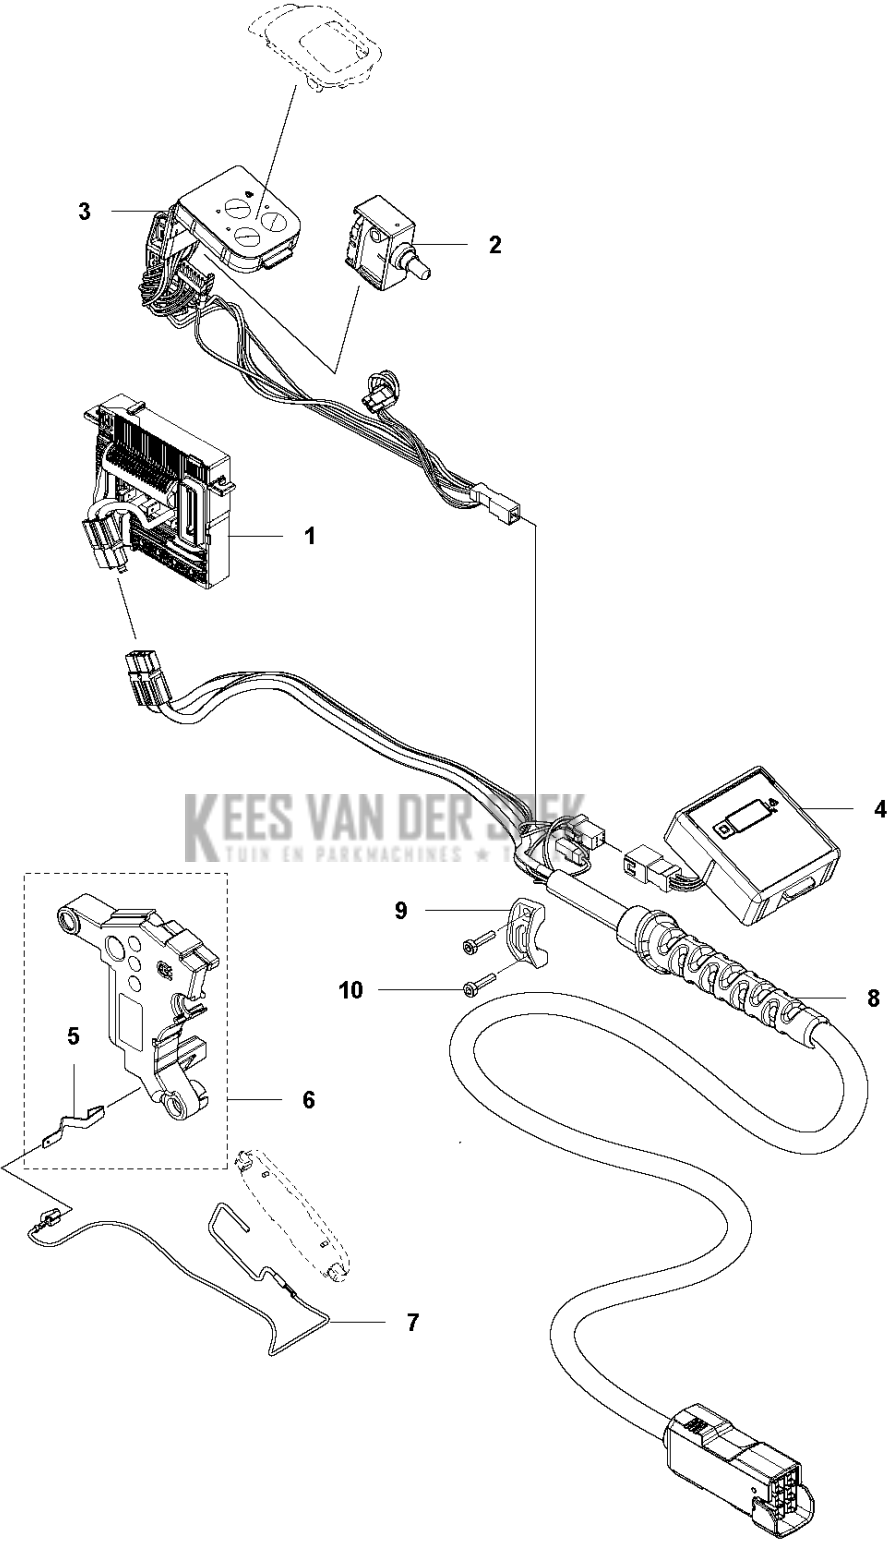

# SPARE PARTS LIST

BLOWERS

**KEES VAN DER SPEK**  
TUIN \* TER AAR

530iBX

Ref	Part No	Description	Remark	QTY KIT
1	589 81 17-01	TUBE ASSY		1
2	584 15 66-02	TUBE		1
3	584 21 37-01	FRAME		1
4	584 91 47-01	COVER		1
5	579 21 19-01	SCREW IHSCT		13
6	579 56 41-02	THROTTLE CONTROL		1
7	544 04 20-01	HANDLE INSERT		2
8	586 51 42-01	EYELET		1
9	584 15 76-01	HOUSING		1
10	584 15 75-01	HOUSING		1
11	587 20 30-01	COVER		1
12	503 21 28-13	SCREW CCRPANT		1
13	587 98 51-01	INLET		1
14	588 00 97-01	KIT		1

**B** 530iBX  
DECALS

## DECALS

530iBX

Ref	Part No	Description	Remark	QTY KIT
1	588 22 66-03	DECAL	DECAL LEFT	1
2	588 22 67-03	DECAL	DECAL RIGHT	1
3	577 84 43-01	DECAL		1

**C** 530iBX  
ELECTRIC SYSTEM

Ref	Part No	Description	Remark	QTY KIT
1	587 94 86-01	CONTROL UNIT		1
2	582 05 07-01	TRIGGER SWITCH		1
3	583 79 54-01	WIRING ASSY		1
4	587 97 82-01	DISPLAY		1
5	586 49 22-01	SPRING		2
6	588 00 98-01	KIT		1
7	586 96 39-01	WIRING ASSY		1
8	587 91 73-01	WIRING ASSY		1
9	581 47 23-01	CABLE CLAMP		1
10	579 21 19-01	SCREW IHSCT		2

## ACCESSORIES

530iBX

Ref	Part No	Description	Remark	QTY KIT
1	587 83 40-01	HIP PAD		1
2	579 79 75-01	NOZZLE		1
3	586 10 63-01	TUBE ASSY		1
4	586 10 63-02	TUBE ASSY		1
5	589 81 17-01	TUBE ASSY		1
6	501 71 51-01	HANDLE ASSY		1