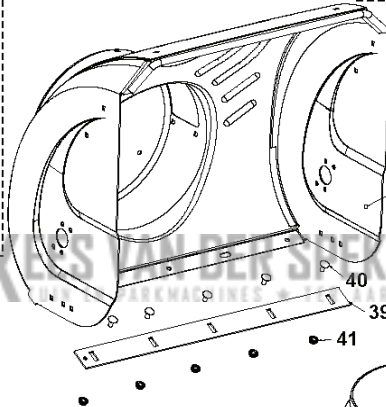

SNOW BLOWERS/THROWERS

PXM_REF	PXM_PARTNO	DESCRIPTION	PXM_REMARK	QTY.
1	597371501	SERVICE KIT	For 96191008700, 96193009601, 96191008701, 96193009602, 96191008702, 96193009603, 96193009604, 96191008703	1
1	582867601	GEARBOX	For 96191008704, 96193009605, 96191008705, 96193009606	1
1	597671901	GEARBOX	For 97046850100, 97046850101, 97046860100, 97046860101	1
2	586607202	WAAIER		1
3	586715201	POELIE	For 96191008700, 96193009601	1
3	587402401	POELIE	For 96191008701, 96193009602, 96191008702, 96193009603, 96193009604, 96191008703	1
4	585056901	UITWERPPIJP		1
5	532184095	PLAAT	For all EXCEPT 96191008705, 96193009606, 97046850100, 97046850101, 97046860100, 97046860101	1
5	597433002	BEVESTIGING	For 96191008705, 96193009606, 97046850100, 97046850101, 97046860100, 97046860101	1
6	588077501	BOUT	For all EXCEPT 96191008705, 96193009606, 97046850100, 97046850101, 97046860100, 97046860101	1
6	588077502	BOUT	For 96191008705, 96193009606, 97046850100, 97046850101, 97046860100, 97046860101	1
7	873800400	MOER	For all EXCEPT 96191008705, 96193009606, 97046850100, 97046850101, 97046860100, 97046860101	1
7	595086601	MOER	For 96191008705, 96193009606, 97046850100, 97046850101, 97046860100, 97046860101	1
8	585691301	MOER	For 96193009605, 96191008705, 96193009606, 97046850100, 97046850101, 97046860100, 97046860101	1
9	585691201	BOUT		1
10	581632002	BEVESTIGING	For 96191008700, 96193009601, 96191008701, 96193009602, 96191008702, 96193009603, 96193009604, 96191008703	1

KONINKRIJKE DER SPEK
REKHAACHINGS * TER AAR