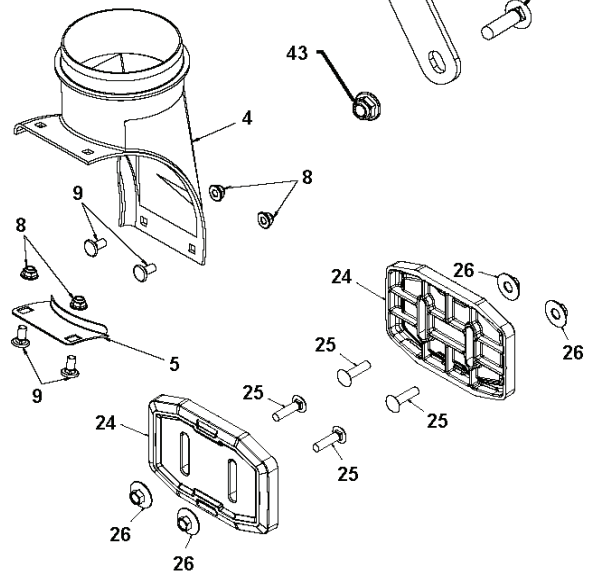

SNOW BLOWERS/THROWERS

PXM_REF	PXM_PARTNO	DESCRIPTION	PXM_REMARK	QTY.
1	597371501	SERVICE KIT	For 96191008700, 96193009601, 96191008701, 96193009602, 96191008702, 96193009603, 96193009604, 96191008703	1
1	582867601	GEARBOX	For 96191008704, 96193009605, 96191008705, 96193009606	1
1	597671901	GEARBOX	For 97046850100, 97046850101, 97046860100, 97046860101	1
2	586607202	WAAIER		1
3	586715201	POELIE	For 96191008700, 96193009601	1
3	587402401	POELIE	For 96191008701, 96193009602, 96191008702, 96193009603, 96193009604, 96191008703	1
4	585056901	UITWERPPIJP		1
5	532184095	PLAAT	For all EXCEPT 96191008705, 96193009606, 97046850100, 97046850101, 97046860100, 97046860101	1
5	597433002	BEVESTIGING	For 96191008705, 96193009606, 97046850100, 97046850101, 97046860100, 97046860101	1
6	588077501	BOUT	For all EXCEPT 96191008705, 96193009606, 97046850100, 97046850101, 97046860100, 97046860101	1
6	588077502	BOUT	For 96191008705, 96193009606, 97046850100, 97046850101, 97046860100, 97046860101	1
7	873800400	MOER	For all EXCEPT 96191008705, 96193009606, 97046850100, 97046850101, 97046860100, 97046860101	1
7	595086601	MOER	For 96191008705, 96193009606, 97046850100, 97046850101, 97046860100, 97046860101	1
8	585691301	MOER	For 96193009605, 96191008705, 96193009606, 97046850100, 97046850101, 97046860100, 97046860101	1
9	585691201	BOUT		1
10	581632002	BEVESTIGING	For 96191008700, 96193009601, 96191008701, 96193009602, 96191008702, 96193009603, 96193009604, 96191008703	1

KONINKRIJKE DER SPEK
REKHAACHINGS * TER AAR