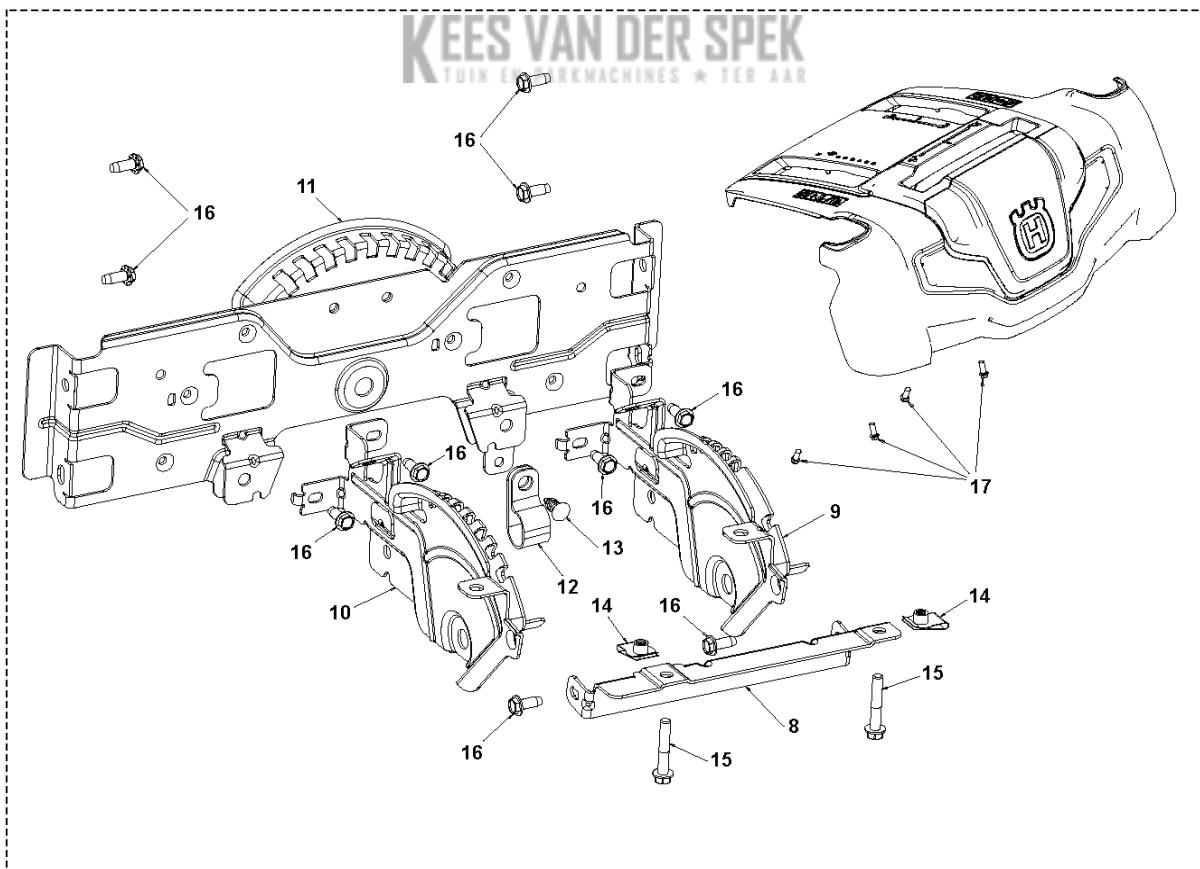

SNOW BLOWERS/THROWERS

PXM_REF	PXM_PARTNO	DESCRIPTION	PXM_REMARK	QTY.
1	581127901	DEKSEL	For all EXCEPT 97046850100. 97046850101. 97046860100. 97046860101	1
2	532194189	SCREW	For 97046850100. 97046850101. 97046860100. 97046860101	1
3	581928701	KLEM	For all EXCEPT 97046850100. 97046850101. 97046860100. 97046860101	1
4	586723501	LIGHT	For all EXCEPT 97046850100. 97046850101. 97046860100. 97046860101	1
5	586723601	LIGHT	For all EXCEPT 97046850100. 97046850101. 97046860100. 97046860101	1
6	584290201	DRAAGSTEL	For 96191008700. 96193009601	1
7	585868301	DRAAGSTEL	For all EXCEPT 97046850100. 97046850101. 97046860100. 97046860101	1
8	597991902	BEVESTIGING	For 97046850100. 97046850101. 97046860100. 97046860101	1
9	597992202	BEVESTIGING	For 97046850100. 97046850101. 97046860100. 97046860101	1
10	597992302	BEVESTIGING	For 97046850100. 97046850101. 97046860100. 97046860101	1
11	597992402	BEVESTIGING	For 97046850100. 97046850101. 97046860100. 97046860101	1
12	532197991	KLEM	For 97046850100. 97046850101. 97046860100. 97046860101	1
13	532428124	FASTENER	For 97046850100. 97046850101. 97046860100. 97046860101	1
14	532417693	MOER	For 97046850100. 97046850101. 97046860100. 97046860101	1
15	501406601	SCREW	For 97046850100. 97046850101. 97046860100. 97046860101	1
16	585517801	SCREW	For 97046850100. 97046850101. 97046860100. 97046860101	1
17	532194189	SCREW	For 97046850100. 97046850101. 97046860100. 97046860101	1

KAN DER SPEK
MACHINES * TER AAR