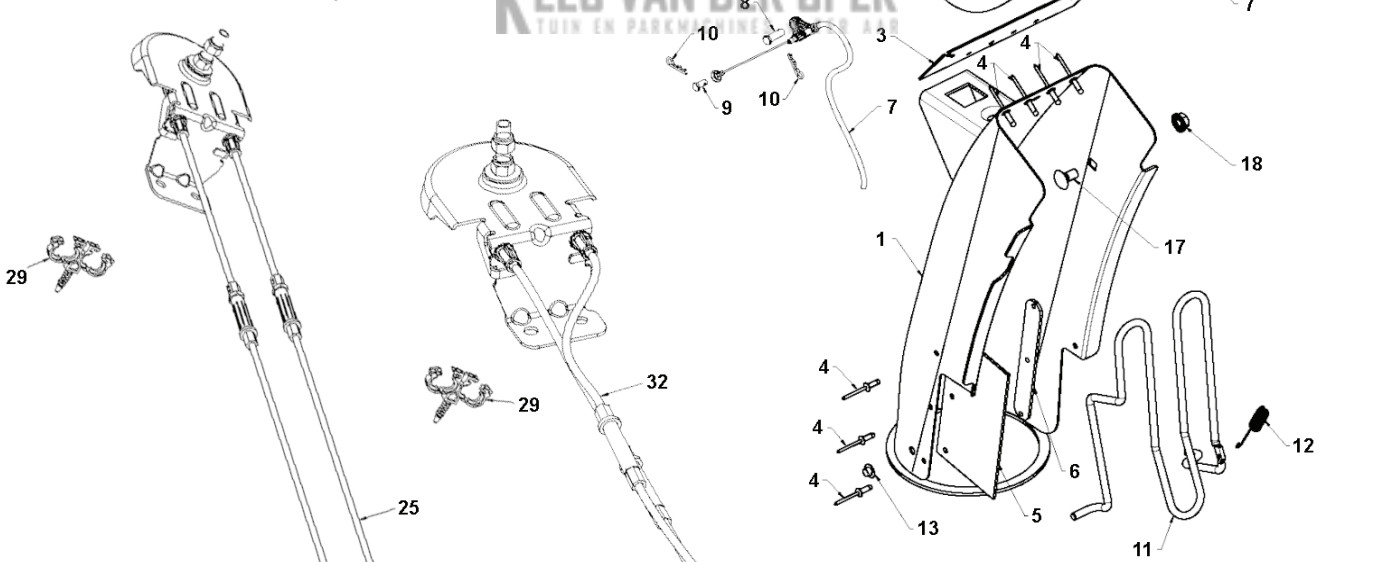

SNOW BLOWERS/THROWERS

PXM_REF	PXM_PARTNO	DESCRIPTION	PXM_REMARK	QTY.	
1	532444041	KOKER COMPL	For 96191008700. 96193009601	1	
1	588077802	KOKER COMPL	For all EXCEPT 96191008700. 96193009601. INCLUDES KEY NUMBERS 1-6.	1	06- jan
2	532184113	GRASVERSPREIDER	For 96191008700. 96193009601	1	
2	000000000	W/O DESCRIPTION	For all EXCEPT 96191008700. 96193009601. DEFLECTOR.	1	
3	532420325	AFDICHTING	For 96191008700. 96193009601	1	
3	000000000	W/O DESCRIPTION	For all EXCEPT 96191008700. 96193009601. DEFLECTOR.	1	
4	532128415	KLINKNAGEL	For 96191008700. 96193009601	1	
4	000000000	W/O DESCRIPTION	For all EXCEPT 96191008700. 96193009601. DEFLECTOR.	1	
5	532430324	SCHERM	For 96191008700. 96193009601	1	
5	000000000	W/O DESCRIPTION	For all EXCEPT 96191008700. 96193009601. DEFLECTOR.	1	
6	532421728	BEVESTIGING	For 96191008700. 96193009601	1	
6	000000000	W/O DESCRIPTION	For all EXCEPT 96191008700. 96193009601. DEFLECTOR.	1	
7	586961501	KABEL	For 96191008700. 96193009601. 96191008701. 96193009602. 96191008702. 96193009603	1	
7	590587001	KABEL	For 96193009604. 96191008703. 96191008704. 96193009605	1	
7	590587002	KABEL	For 96191008705. 96193009606	1	
7	598450501	KABEL COMPL.	For 97046850100. 97046850101. 97046860100. 97046860101	1	
8	581329401	PENNEN	For 97046850100. 97046850101. 97046860100. 97046860101	1	
9	585808301	PENNEN		1	
10	583404901	HAIRPIN.SOFT.ZINC.059X1.125		1	
11	532435582	BESCHERMEN	For 96191008700. 96191008701. 96191008702. 96191008703. 96191008704. 96191008705	1	
11	593622201	BESCHERMEN	For 97046860100. 97046860101	1	
12	532435616	VEER	For 96191008700. 96191008701. 96191008702. 96191008703. 96191008704. 96191008705. 97046860100. 97046860101	1	
13	532059349	MOER	For 96191008700. 96191008701. 96191008702. 96191008703. 96191008704. 96191008705. 97046860101	1	
13	582935201	MOER	For 97046860100	1	
14	532184505	VEER	INCLUDED IN BAG OF PARTS	1	

KONINKRIJKE
VAN DER SPEK
BOMMACHINES - TER AAR