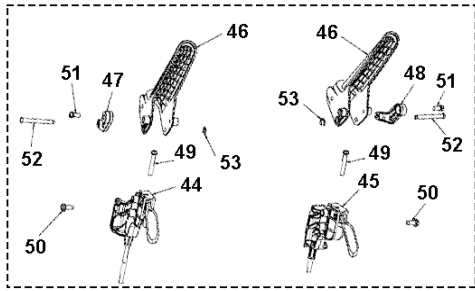

SNOW BLOWERS/THROWERS

PXM_REF	PXM_PARTNO	DESCRIPTION	PXM_REMARK	QTY.	
1	532444041	KOKER COMPL	For 96191008700. 96193009601	1	
1	588077802	KOKER COMPL	For all EXCEPT 96191008700. 96193009601. INCLUDES KEY NUMBERS 1-6.	1	06- jan
2	532184113	GRASVERSPREIDER	For 96191008700. 96193009601	1	
2	000000000	W/O DESCRIPTION	For all EXCEPT 96191008700. 96193009601. DEFLECTOR.	1	
3	532420325	AFDICHTING	For 96191008700. 96193009601	1	
3	000000000	W/O DESCRIPTION	For all EXCEPT 96191008700. 96193009601. DEFLECTOR.	1	
4	532128415	KLINKNAGEL	For 96191008700. 96193009601	1	
4	000000000	W/O DESCRIPTION	For all EXCEPT 96191008700. 96193009601. DEFLECTOR.	1	
5	532430324	SCHERM	For 96191008700. 96193009601	1	
5	000000000	W/O DESCRIPTION	For all EXCEPT 96191008700. 96193009601. DEFLECTOR.	1	
6	532421728	BEVESTIGING	For 96191008700. 96193009601	1	
6	000000000	W/O DESCRIPTION	For all EXCEPT 96191008700. 96193009601. DEFLECTOR.	1	
7	586961501	KABEL	For 96191008700. 96193009601. 96191008701. 96193009602. 96191008702. 96193009603	1	
7	590587001	KABEL	For 96193009604. 96191008703. 96191008704. 96193009605	1	
7	590587002	KABEL	For 96191008705. 96193009606	1	
7	598450501	KABEL COMPL.	For 97046850100. 97046850101. 97046860100. 97046860101	1	
8	581329401	PENNEN	For 97046850100. 97046850101. 97046860100. 97046860101	1	
9	585808301	PENNEN		1	
10	583404901	HAIRPIN.SOFT.ZINC.059X1.125		1	
11	532435582	BESCHERMEN	For 96191008700. 96191008701. 96191008702. 96191008703. 96191008704. 96191008705	1	
11	593622201	BESCHERMEN	For 97046860100. 97046860101	1	
12	532435616	VEER	For 96191008700. 96191008701. 96191008702. 96191008703. 96191008704. 96191008705. 97046860100. 97046860101	1	
13	532059349	MOER	For 96191008700. 96191008701. 96191008702. 96191008703. 96191008704. 96191008705. 97046860101	1	
13	582935201	MOER	For 97046860100	1	
14	532184505	VEER	INCLUDED IN BAG OF PARTS	1	

KONINKRIJKE
VAN DER SPEK
BOMMACHINES - TER AAR