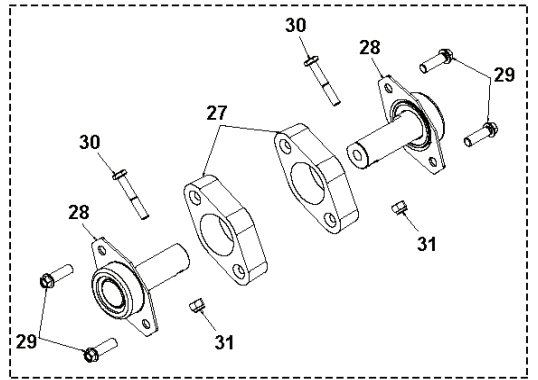

SNOW BLOWERS/THROWERS

PXM_REF	PXM_PARTNO	DESCRIPTION	PXM_REMARK	QTY.
1	597371501	SERVICE KIT	For 96191008700, 96193009601, 96191008701, 96193009602, 96191008702, 96193009603, 96193009604, 96191008703	1
1	582867601	GEARBOX	For 96191008704, 96193009605, 96191008705, 96193009606	1
1	597671901	GEARBOX	For 97046850100, 97046850101, 97046860100, 97046860101	1
2	586607202	WAAIER		1
3	586715201	POELIE	For 96191008700, 96193009601	1
3	587402401	POELIE	For 96191008701, 96193009602, 96191008702, 96193009603, 96193009604, 96191008703	1
4	585056901	UITWERPPIJP		1
5	532184095	PLAAT	For all EXCEPT 96191008705, 96193009606, 97046850100, 97046850101, 97046860100, 97046860101	1
5	597433002	BEVESTIGING	For 96191008705, 96193009606, 97046850100, 97046850101, 97046860100, 97046860101	1
6	588077501	BOUT	For all EXCEPT 96191008705, 96193009606, 97046850100, 97046850101, 97046860100, 97046860101	1
6	588077502	BOUT	For 96191008705, 96193009606, 97046850100, 97046850101, 97046860100, 97046860101	1
7	873800400	MOER	For all EXCEPT 96191008705, 96193009606, 97046850100, 97046850101, 97046860100, 97046860101	1
7	595086601	MOER	For 96191008705, 96193009606, 97046850100, 97046850101, 97046860100, 97046860101	1
8	585691301	MOER	For 96193009605, 96191008705, 96193009606, 97046850100, 97046850101, 97046860100, 97046860101	1
9	585691201	BOUT		1
10	581632002	BEVESTIGING	For 96191008700, 96193009601, 96191008701, 96193009602, 96191008702, 96193009603, 96193009604, 96191008703	1

KONINKRIJKE DER SPEK
REKHAACHINGS * TER AAR