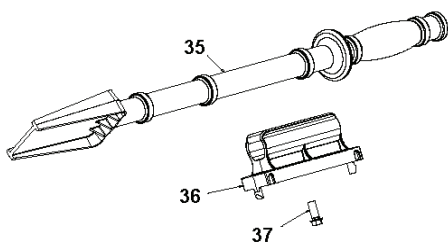

SNOW BLOWERS/THROWERS

PXM_REF	PXM_PARTNO	DESCRIPTION	PXM_REMARK	QTY.
1	597371501	SERVICE KIT	For 96191008700, 96193009601, 96191008701, 96193009602, 96191008702, 96193009603, 96193009604, 96191008703	1
1	582867601	GEARBOX	For 96191008704, 96193009605, 96191008705, 96193009606	1
1	597671901	GEARBOX	For 97046850100, 97046850101, 97046860100, 97046860101	1
2	586607202	WAAIER		1
3	586715201	POELIE	For 96191008700, 96193009601	1
3	587402401	POELIE	For 96191008701, 96193009602, 96191008702, 96193009603, 96193009604, 96191008703	1
4	585056901	UITWERPPIJP		1
5	532184095	PLAAT	For all EXCEPT 96191008705, 96193009606, 97046850100, 97046850101, 97046860100, 97046860101	1
5	597433002	BEVESTIGING	For 96191008705, 96193009606, 97046850100, 97046850101, 97046860100, 97046860101	1
6	588077501	BOUT	For all EXCEPT 96191008705, 96193009606, 97046850100, 97046850101, 97046860100, 97046860101	1
6	588077502	BOUT	For 96191008705, 96193009606, 97046850100, 97046850101, 97046860100, 97046860101	1
7	873800400	MOER	For all EXCEPT 96191008705, 96193009606, 97046850100, 97046850101, 97046860100, 97046860101	1
7	595086601	MOER	For 96191008705, 96193009606, 97046850100, 97046850101, 97046860100, 97046860101	1
8	585691301	MOER	For 96193009605, 96191008705, 96193009606, 97046850100, 97046850101, 97046860100, 97046860101	1
9	585691201	BOUT		1
10	581632002	BEVESTIGING	For 96191008700, 96193009601, 96191008701, 96193009602, 96191008702, 96193009603, 96193009604, 96191008703	1

KONINKRIJKE DER SPEK
REKHAACHINGS * TER AAR