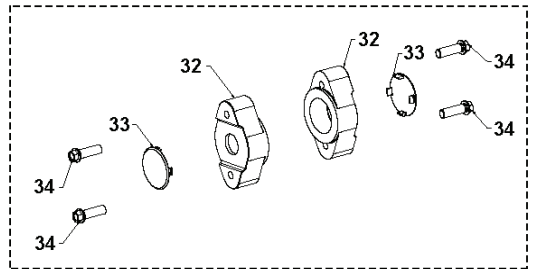

SNOW BLOWERS/THROWERS

PXM_REF	PXM_PARTNO	DESCRIPTION	PXM_REMARK	QTY.
1	597371501	SERVICE KIT	For 96191008700, 96193009601, 96191008701, 96193009602, 96191008702, 96193009603, 96193009604, 96191008703	1
1	582867601	GEARBOX	For 96191008704, 96193009605, 96191008705, 96193009606	1
1	597671901	GEARBOX	For 97046850100, 97046850101, 97046860100, 97046860101	1
2	586607202	WAAIER		1
3	586715201	POELIE	For 96191008700, 96193009601	1
3	587402401	POELIE	For 96191008701, 96193009602, 96191008702, 96193009603, 96193009604, 96191008703	1
4	585056901	UITWERPPIJP		1
5	532184095	PLAAT	For all EXCEPT 96191008705, 96193009606, 97046850100, 97046850101, 97046860100, 97046860101	1
5	597433002	BEVESTIGING	For 96191008705, 96193009606, 97046850100, 97046850101, 97046860100, 97046860101	1
6	588077501	BOUT	For all EXCEPT 96191008705, 96193009606, 97046850100, 97046850101, 97046860100, 97046860101	1
6	588077502	BOUT	For 96191008705, 96193009606, 97046850100, 97046850101, 97046860100, 97046860101	1
7	873800400	MOER	For all EXCEPT 96191008705, 96193009606, 97046850100, 97046850101, 97046860100, 97046860101	1
7	595086601	MOER	For 96191008705, 96193009606, 97046850100, 97046850101, 97046860100, 97046860101	1
8	585691301	MOER	For 96193009605, 96191008705, 96193009606, 97046850100, 97046850101, 97046860100, 97046860101	1
9	585691201	BOUT		1
10	581632002	BEVESTIGING	For 96191008700, 96193009601, 96191008701, 96193009602, 96191008702, 96193009603, 96193009604, 96191008703	1

KONINKRIJKE DER SPEK
REKHAACHINGS * TER AAR