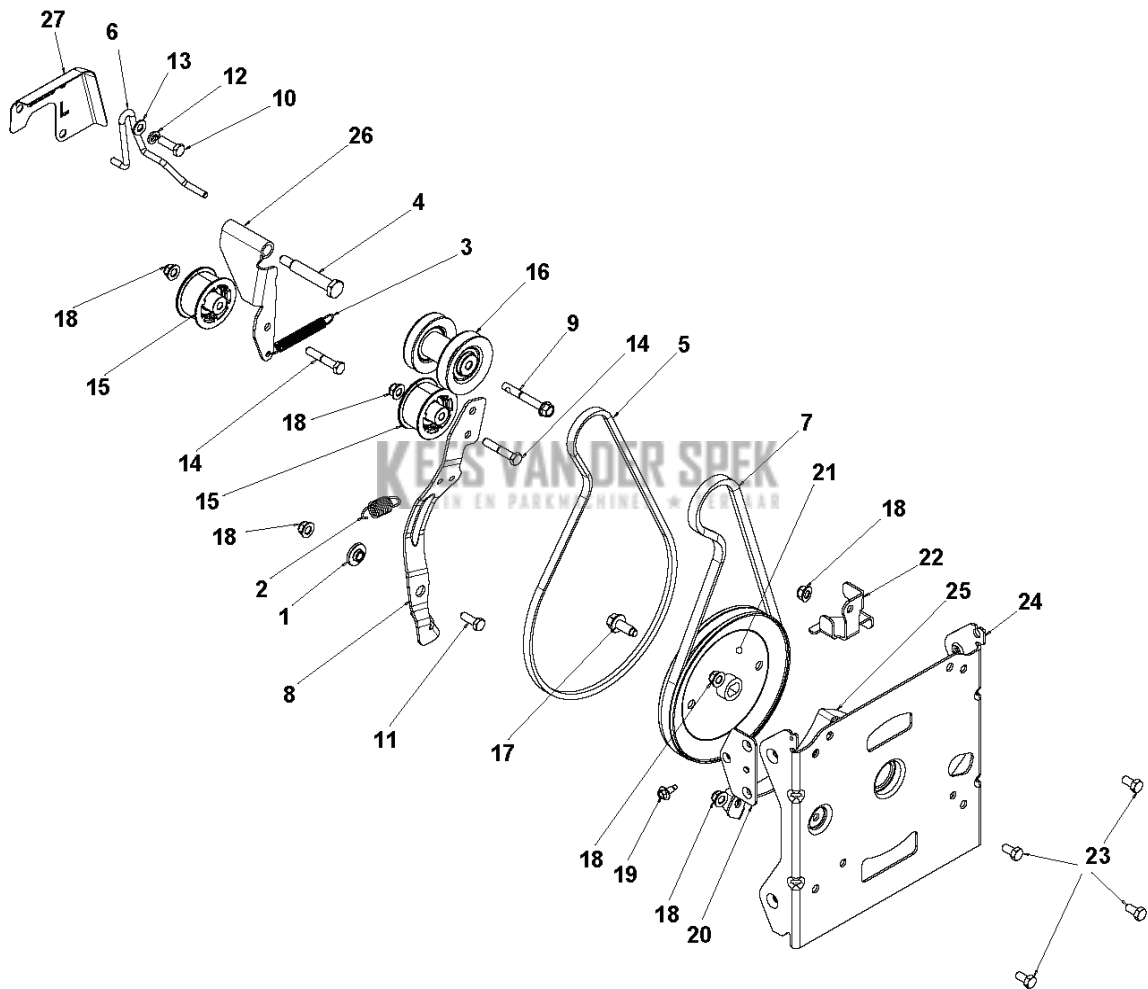

FOR 97052860100

SNOW BLOWERS/THROWERS

PXM_REF	PXM_PARTNO	DESCRIPTION	PXM_REMARK	QTY.
1	587343701	BUSHING		1
2	587031201	VEER		1
3	580753001	VEER		1
4	581413801	BOUT		1
5	582640701	RIEM		1
6	598644401	GELEIDER		1
7	501818201	RIEM		1
8	580831106	BEVESTIGING		1
9	598758701	BOUT		1
10	874610516	SCREW		1
11	596322201	BOUT		1
12	596238801	RING		1
13	596204101	RING		1
14	874760528	BOUT		2
15	581141402	POELIE		2
16	598815602	POELIE		1
17	595517901	SCREW		1
18	594944401	MOER		7
19	585517801	SCREW		1
20	590044602	BEVESTIGING		1
21	590699201	POELIE		1
22	587587202	GELEIDER		1
23	596031601	SCREW		4
24	581592502	BEVESTIGING		1
25	581632002	BEVESTIGING		1
26	593192502	ARM		1
27	598711902	DEKSEL		1

KEES VAN DER SPEK
TUIN EN PARKMACHINES * TER AAR