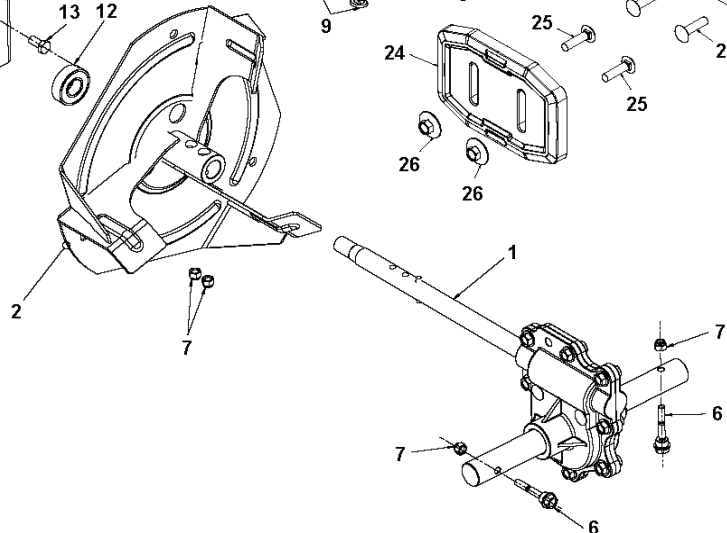

SNOW BLOWERS/THROWERS

PXM_REF	PXM_PARTNO	DESCRIPTION	PXM_REMARK	QTY.
1	597371501	SERVICE KIT	For 96191008700, 96193009601, 96191008701, 96193009602, 96191008702, 96193009603, 96193009604, 96191008703	1
1	582867601	GEARBOX	For 96191008704, 96193009605, 96191008705, 96193009606	1
1	597671901	GEARBOX	For 97046850100, 97046850101, 97046860100, 97046860101	1
2	586607202	WAAIER		1
3	586715201	POELIE	For 96191008700, 96193009601	1
3	587402401	POELIE	For 96191008701, 96193009602, 96191008702, 96193009603, 96193009604, 96191008703	1
4	585056901	UITWERPPIJP		1
5	532184095	PLAAT	For all EXCEPT 96191008705, 96193009606, 97046850100, 97046850101, 97046860100, 97046860101	1
5	597433002	BEVESTIGING	For 96191008705, 96193009606, 97046850100, 97046850101, 97046860100, 97046860101	1
6	588077501	BOUT	For all EXCEPT 96191008705, 96193009606, 97046850100, 97046850101, 97046860100, 97046860101	1
6	588077502	BOUT	For 96191008705, 96193009606, 97046850100, 97046850101, 97046860100, 97046860101	1
7	873800400	MOER	For all EXCEPT 96191008705, 96193009606, 97046850100, 97046850101, 97046860100, 97046860101	1
7	595086601	MOER	For 96191008705, 96193009606, 97046850100, 97046850101, 97046860100, 97046860101	1
8	585691301	MOER	For 96193009605, 96191008705, 96193009606, 97046850100, 97046850101, 97046860100, 97046860101	1
9	585691201	BOUT		1
10	581632002	BEVESTIGING	For 96191008700, 96193009601, 96191008701, 96193009602, 96191008702, 96193009603, 96193009604, 96191008703	1

KONINKRIJKE DER SPEK
REKHAACHINGS * TER AAR