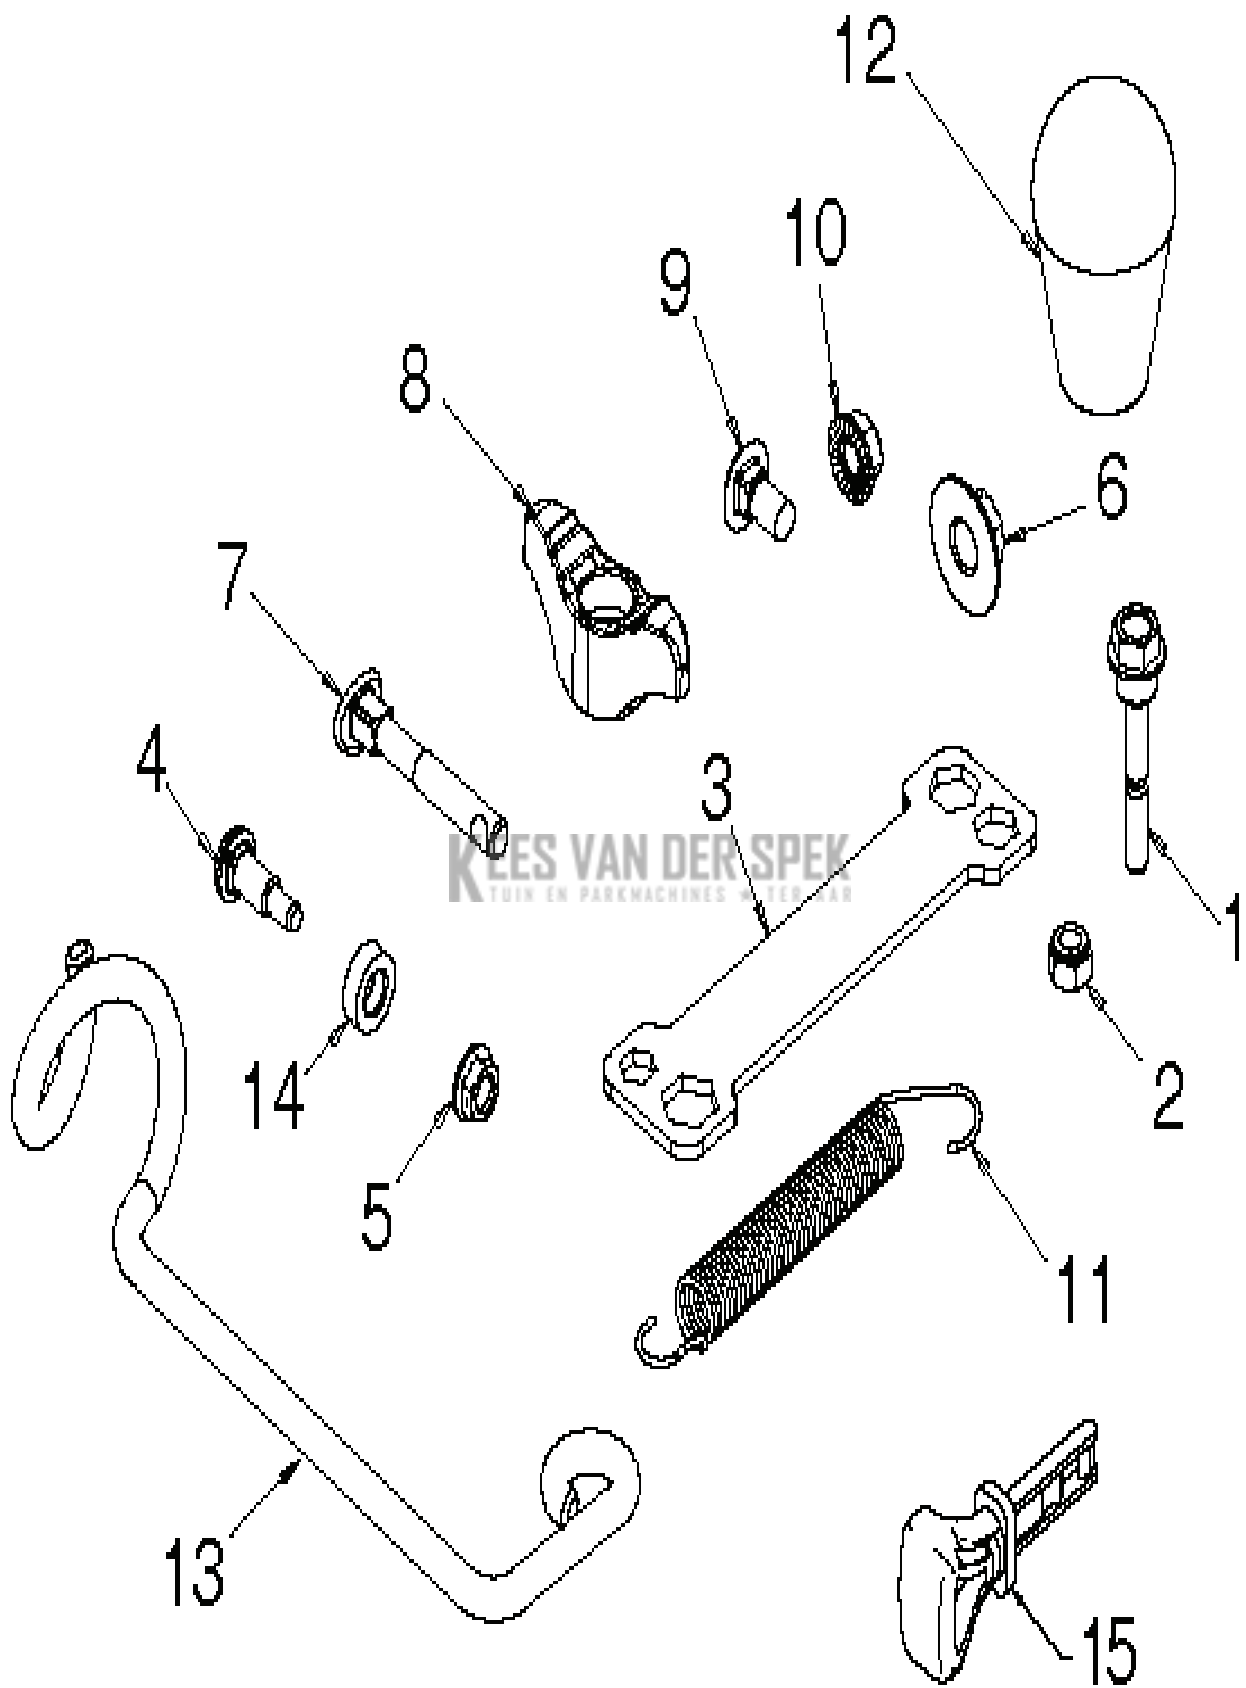

SPARE PARTS CATALOGUE
SNOW BLOWERS/THROWERS: HUSQVARNA ST 224

KEES VAN DER SPEK
TUIN EN PARKMACHINES * TER AAR

Spare Parts List

SPARE PARTS LIST

SNOW BLOWERS/THROWERS

HUSQVARNA ST 224

SNOW BLOWERS/THROWERS

PXM_REF	PXM_PARTNO	DESCRIPTION	PXM_REMARK	QTY.
1	588077501	BOUT	For all EXCEPT 96191008705, 96193009606, 97046850100, 97046850101, 97046860100, 97046860101	1
1	588077502	BOUT	For 96191008705, 96193009606, 97046850100, 97046850101, 97046860100, 97046860101	1
2	873800400	MOER	For all EXCEPT 96191008705, 96193009606, 97046850100, 97046850101, 97046860100, 97046860101	1
2	595086601	MOER	For 96191008705, 96193009606, 97046850100, 97046850101, 97046860100, 97046860101	1
3	532429112	SLEUTEL	For all EXCEPT 96191008705, 96193009606, 97046850100, 97046850101, 97046860100, 97046860101	1
4	585832201	BOUT	For 96191008700, 96193009601, 96191008701, 96193009602	1
4	501417301	BOUT	For all EXCEPT 96191008700, 96193009601, 96191008701, 96193009602	1
5	585691401	MOER		1
6	585691001	MOER		1
7	532191574	SCREW	For 96191008700, 96193009601	1
7	588059901	BOUT	For all EXCEPT 96191008700, 96193009601	1
8	532185577	KNOP		1
9	585832001	BOUT		1
10	585691501	MOER	For 96191008700	1
10	596040501	LOCK NUT	For all EXCEPT 96191008700	1
11	532184505	VEER		1
12	581697501	KNOP		1
13	581897301	STEUN	For all EXCEPT 97046850100, 97046850101, 97046860100, 97046860101	1
13	596976801	STEUN	For 97046850100, 97046850101, 97046860100, 97046860101	1
14	501417401	RING	For all EXCEPT 96191008700, 96193009601, 96191008701, 96193009602	1
15	532443059	KIT		1