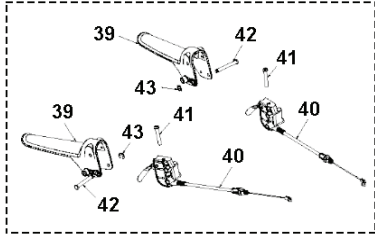

SNOW BLOWERS/THROWERS

PXM_REF	PXM_PARTNO	DESCRIPTION	PXM_REMARK	QTY.	
1	532444041	KOKER COMPL	For 96191008700. 96193009601	1	
1	588077802	KOKER COMPL	For all EXCEPT 96191008700. 96193009601. INCLUDES KEY NUMBERS 1-6.	1	06- jan
2	532184113	GRASVERSPREIDER	For 96191008700. 96193009601	1	
2	000000000	W/O DESCRIPTION	For all EXCEPT 96191008700. 96193009601. DEFLECTOR.	1	
3	532420325	AFDICHTING	For 96191008700. 96193009601	1	
3	000000000	W/O DESCRIPTION	For all EXCEPT 96191008700. 96193009601. DEFLECTOR.	1	
4	532128415	KLINKNAGEL	For 96191008700. 96193009601	1	
4	000000000	W/O DESCRIPTION	For all EXCEPT 96191008700. 96193009601. DEFLECTOR.	1	
5	532430324	SCHERM	For 96191008700. 96193009601	1	
5	000000000	W/O DESCRIPTION	For all EXCEPT 96191008700. 96193009601. DEFLECTOR.	1	
6	532421728	BEVESTIGING	For 96191008700. 96193009601	1	
6	000000000	W/O DESCRIPTION	For all EXCEPT 96191008700. 96193009601. DEFLECTOR.	1	
7	586961501	KABEL	For 96191008700. 96193009601. 96191008701. 96193009602. 96191008702. 96193009603	1	
7	590587001	KABEL	For 96193009604. 96191008703. 96191008704. 96193009605	1	
7	590587002	KABEL	For 96191008705. 96193009606	1	
7	598450501	KABEL COMPL.	For 97046850100. 97046850101. 97046860100. 97046860101	1	
8	581329401	PENNEN	For 97046850100. 97046850101. 97046860100. 97046860101	1	
9	585808301	PENNEN		1	
10	583404901	HAIRPIN.SOFT.ZINC.059X1.125		1	
11	532435582	BESCHERMEN	For 96191008700. 96191008701. 96191008702. 96191008703. 96191008704. 96191008705	1	
11	593622201	BESCHERMEN	For 97046860100. 97046860101	1	
12	532435616	VEER	For 96191008700. 96191008701. 96191008702. 96191008703. 96191008704. 96191008705. 97046860100. 97046860101	1	
13	532059349	MOER	For 96191008700. 96191008701. 96191008702. 96191008703. 96191008704. 96191008705. 97046860101	1	
13	582935201	MOER	For 97046860100	1	
14	532184505	VEER	INCLUDED IN BAG OF PARTS	1	

KONINKRIJKE
VAN DER SPEK
BOMMACHINES - TER AAR