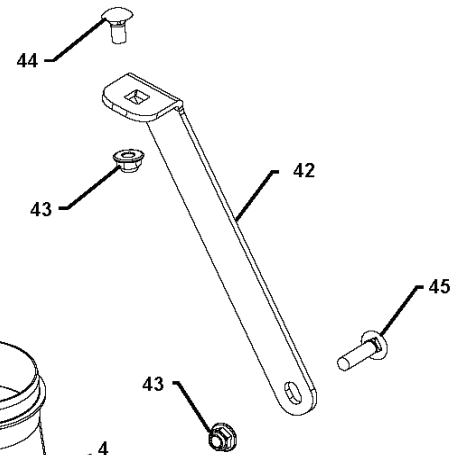

SNOW BLOWERS/THROWERS

PXM_REF	PXM_PARTNO	DESCRIPTION	PXM_REMARK	QTY.
1	597371501	SERVICE KIT	For 96191008700, 96193009601, 96191008701, 96193009602, 96191008702, 96193009603, 96193009604, 96191008703	1
1	582867601	GEARBOX	For 96191008704, 96193009605, 96191008705, 96193009606	1
1	597671901	GEARBOX	For 97046850100, 97046850101, 97046860100, 97046860101	1
2	586607202	WAAIER		1
3	586715201	POELIE	For 96191008700, 96193009601	1
3	587402401	POELIE	For 96191008701, 96193009602, 96191008702, 96193009603, 96193009604, 96191008703	1
4	585056901	UITWERPPIJP		1
5	532184095	PLAAT	For all EXCEPT 96191008705, 96193009606, 97046850100, 97046850101, 97046860100, 97046860101	1
5	597433002	BEVESTIGING	For 96191008705, 96193009606, 97046850100, 97046850101, 97046860100, 97046860101	1
6	588077501	BOUT	For all EXCEPT 96191008705, 96193009606, 97046850100, 97046850101, 97046860100, 97046860101	1
6	588077502	BOUT	For 96191008705, 96193009606, 97046850100, 97046850101, 97046860100, 97046860101	1
7	873800400	MOER	For all EXCEPT 96191008705, 96193009606, 97046850100, 97046850101, 97046860100, 97046860101	1
7	595086601	MOER	For 96191008705, 96193009606, 97046850100, 97046850101, 97046860100, 97046860101	1
8	585691301	MOER	For 96193009605, 96191008705, 96193009606, 97046850100, 97046850101, 97046860100, 97046860101	1
9	585691201	BOUT		1
10	581632002	BEVESTIGING	For 96191008700, 96193009601, 96191008701, 96193009602, 96191008702, 96193009603, 96193009604, 96191008703	1

KONINKRIJKE DER SPEK
REKHAACHINGS * TER AAR