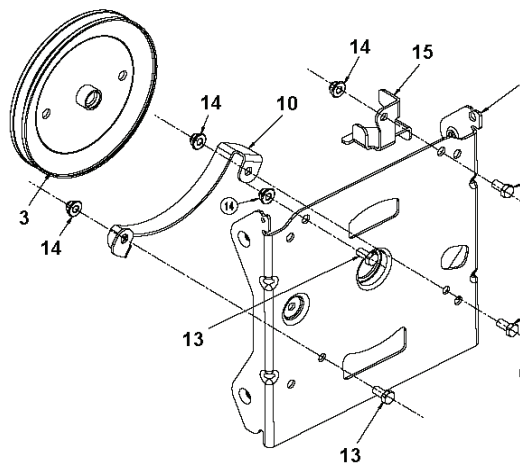

SNOW BLOWERS/THROWERS

PXM_REF	PXM_PARTNO	DESCRIPTION	PXM_REMARK	QTY.
1	597371501	SERVICE KIT	For 96191008700, 96193009601, 96191008701, 96193009602, 96191008702, 96193009603, 96193009604, 96191008703	1
1	582867601	GEARBOX	For 96191008704, 96193009605, 96191008705, 96193009606	1
1	597671901	GEARBOX	For 97046850100, 97046850101, 97046860100, 97046860101	1
2	586607202	WAAIER		1
3	586715201	POELIE	For 96191008700, 96193009601	1
3	587402401	POELIE	For 96191008701, 96193009602, 96191008702, 96193009603, 96193009604, 96191008703	1
4	585056901	UITWERPPIJP		1
5	532184095	PLAAT	For all EXCEPT 96191008705, 96193009606, 97046850100, 97046850101, 97046860100, 97046860101	1
5	597433002	BEVESTIGING	For 96191008705, 96193009606, 97046850100, 97046850101, 97046860100, 97046860101	1
6	588077501	BOUT	For all EXCEPT 96191008705, 96193009606, 97046850100, 97046850101, 97046860100, 97046860101	1
6	588077502	BOUT	For 96191008705, 96193009606, 97046850100, 97046850101, 97046860100, 97046860101	1
7	873800400	MOER	For all EXCEPT 96191008705, 96193009606, 97046850100, 97046850101, 97046860100, 97046860101	1
7	595086601	MOER	For 96191008705, 96193009606, 97046850100, 97046850101, 97046860100, 97046860101	1
8	585691301	MOER	For 96193009605, 96191008705, 96193009606, 97046850100, 97046850101, 97046860100, 97046860101	1
9	585691201	BOUT		1
10	581632002	BEVESTIGING	For 96191008700, 96193009601, 96191008701, 96193009602, 96191008702, 96193009603, 96193009604, 96191008703	1

KONINKRIJKE DER SPEK
REKHAACHINGS * TER AAR