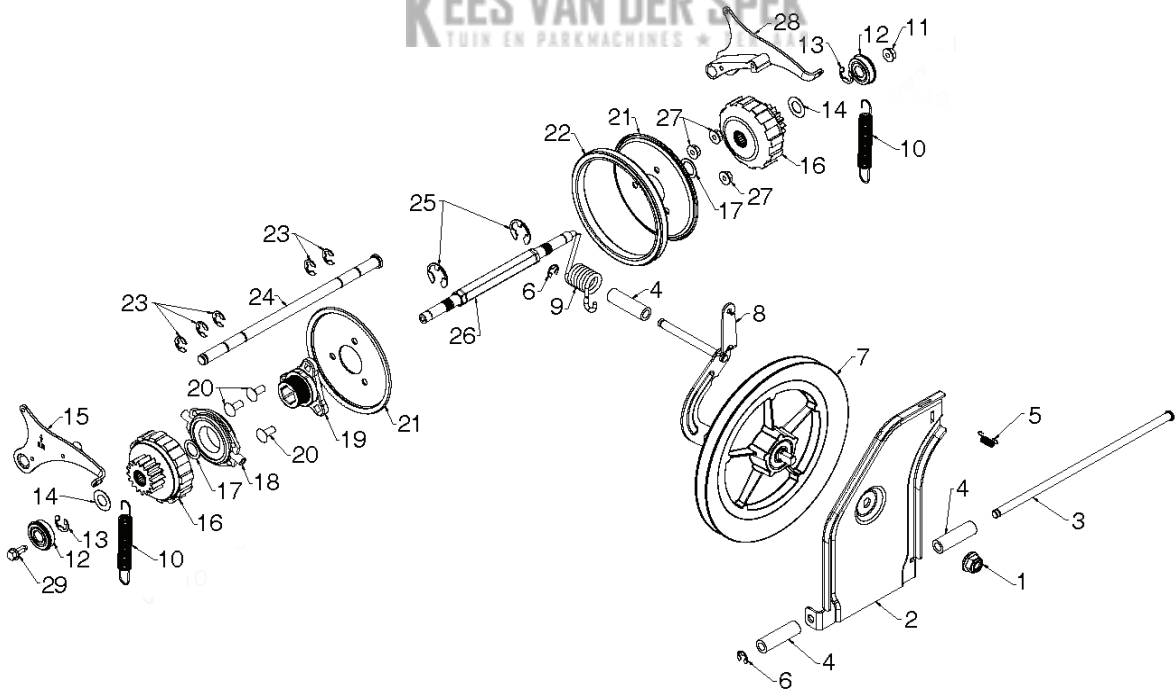

KEES VAN DER SPEK
TUIN EN PARKMACHINES