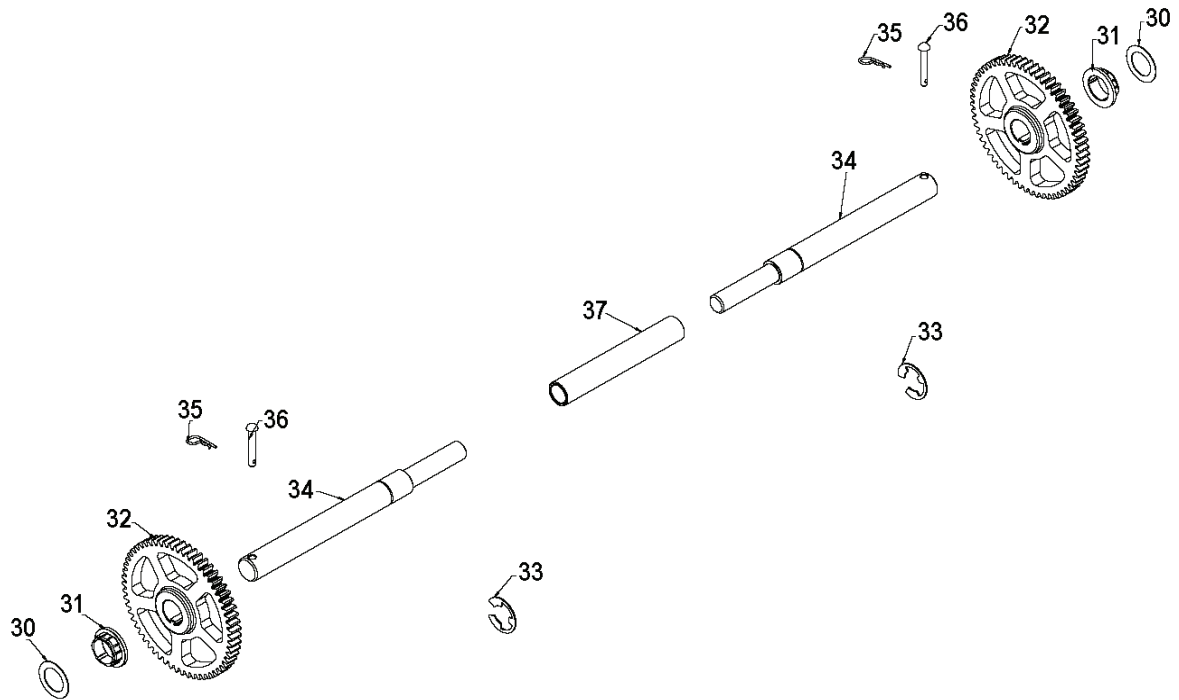

KEES VAN DER SPEK
TUIN EN PARKMACHINES