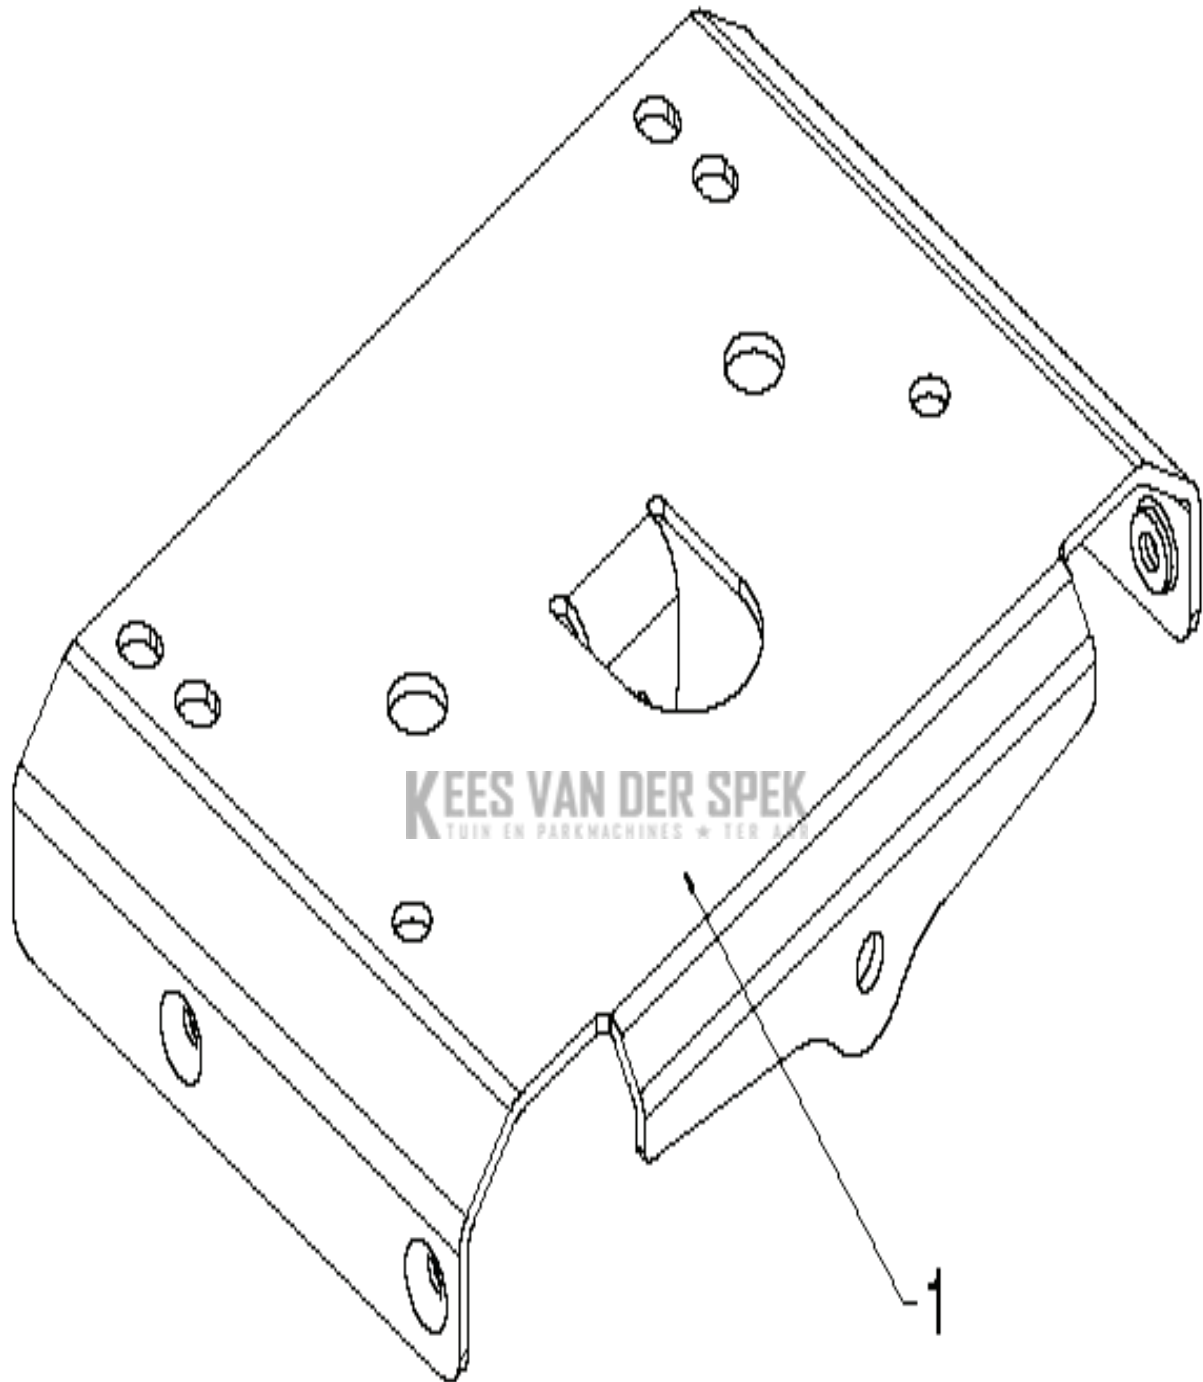

SNOW BLOWERS/THROWERS

PXM_REF	PXM_PARTNO	DESCRIPTION	PXM_REMARK	QTY.
1	532192199	GEREEDSCHAP		1
2	532405400	KLEM		1
3	532194189	SCREW		1

KEES VAN DER SPEK
TUIN EN PARKMACHINES ★ TER AAR

05.01.003-A