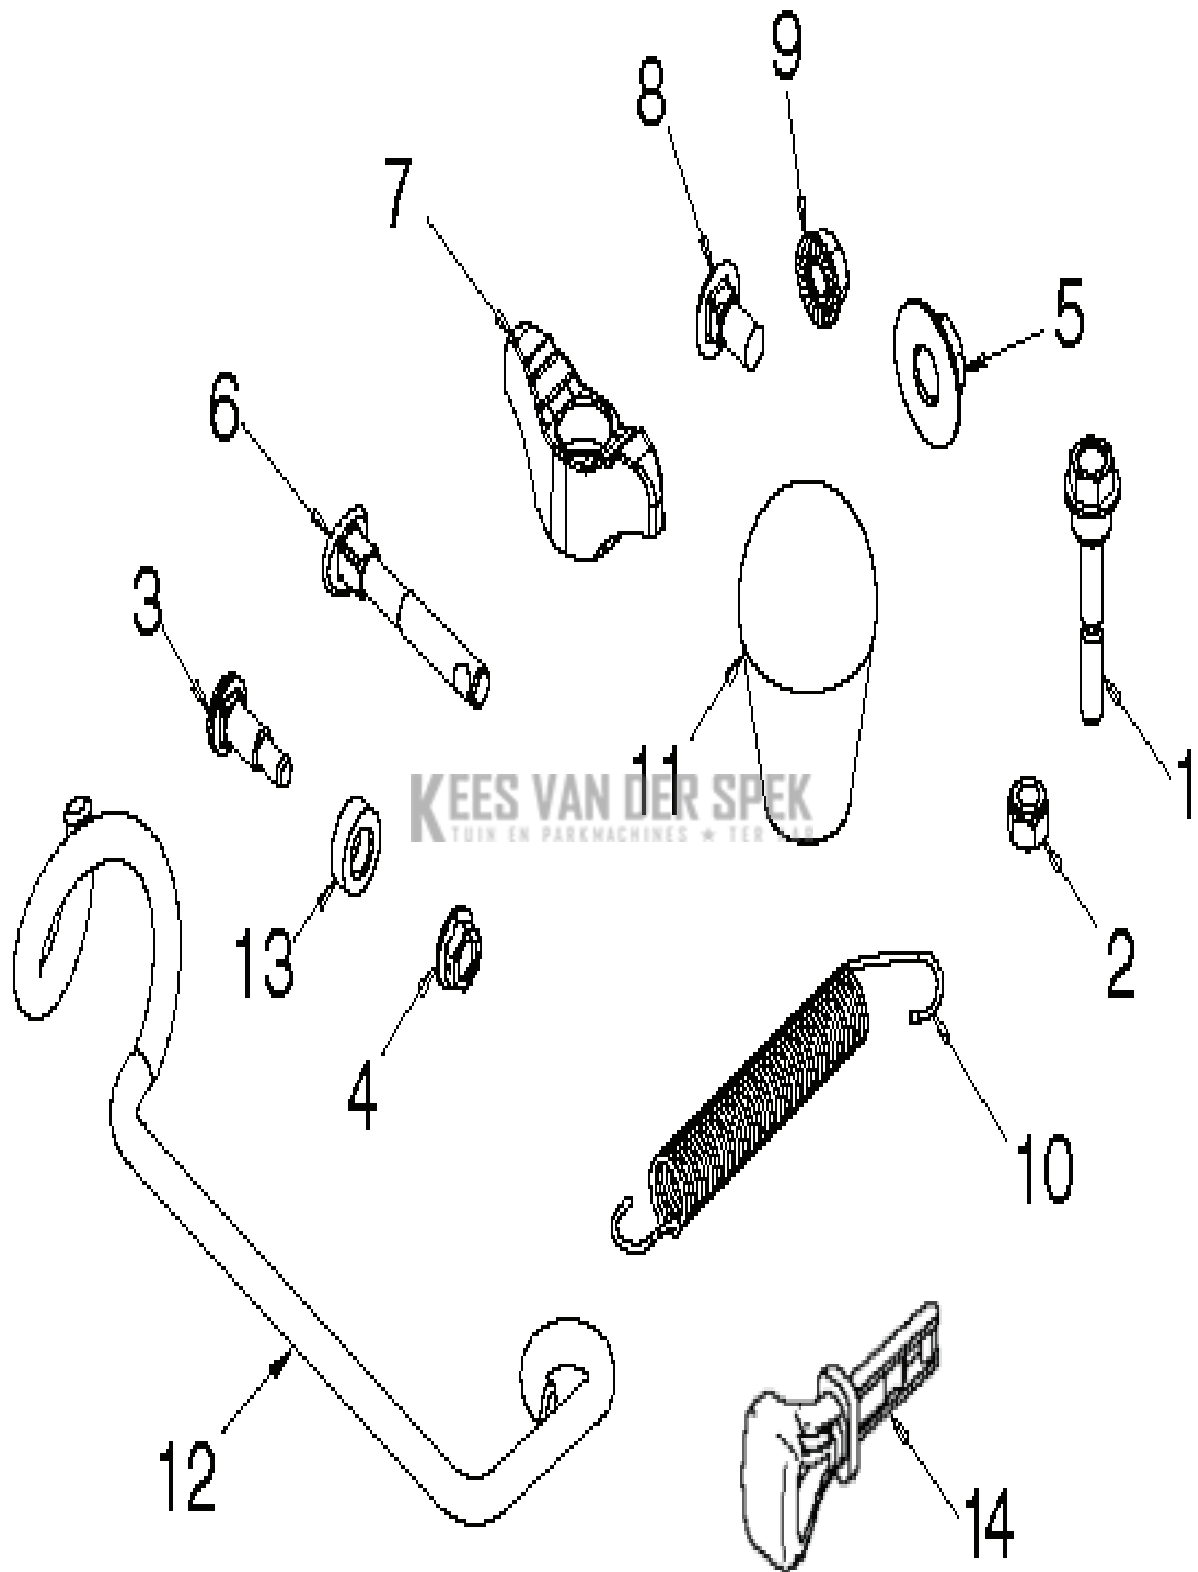

SNOW BLOWERS/THROWERS

PXM_REF	PXM_PARTNO	DESCRIPTION	PXM_REMARK	QTY.
1	532444949	RING		1
2	587978901	BUSHING		1
3	588518601	VERSNELLING		1
4	812000053	E-CLIP		1
5	580752601	AS		1
6	532004497	KLEM		2
7	532126875	KLINKNAGEL		2
8	580752501	HULS		1

KEES VAN DER SPEK
TUIN EN PARKMACHINES * TER AAR