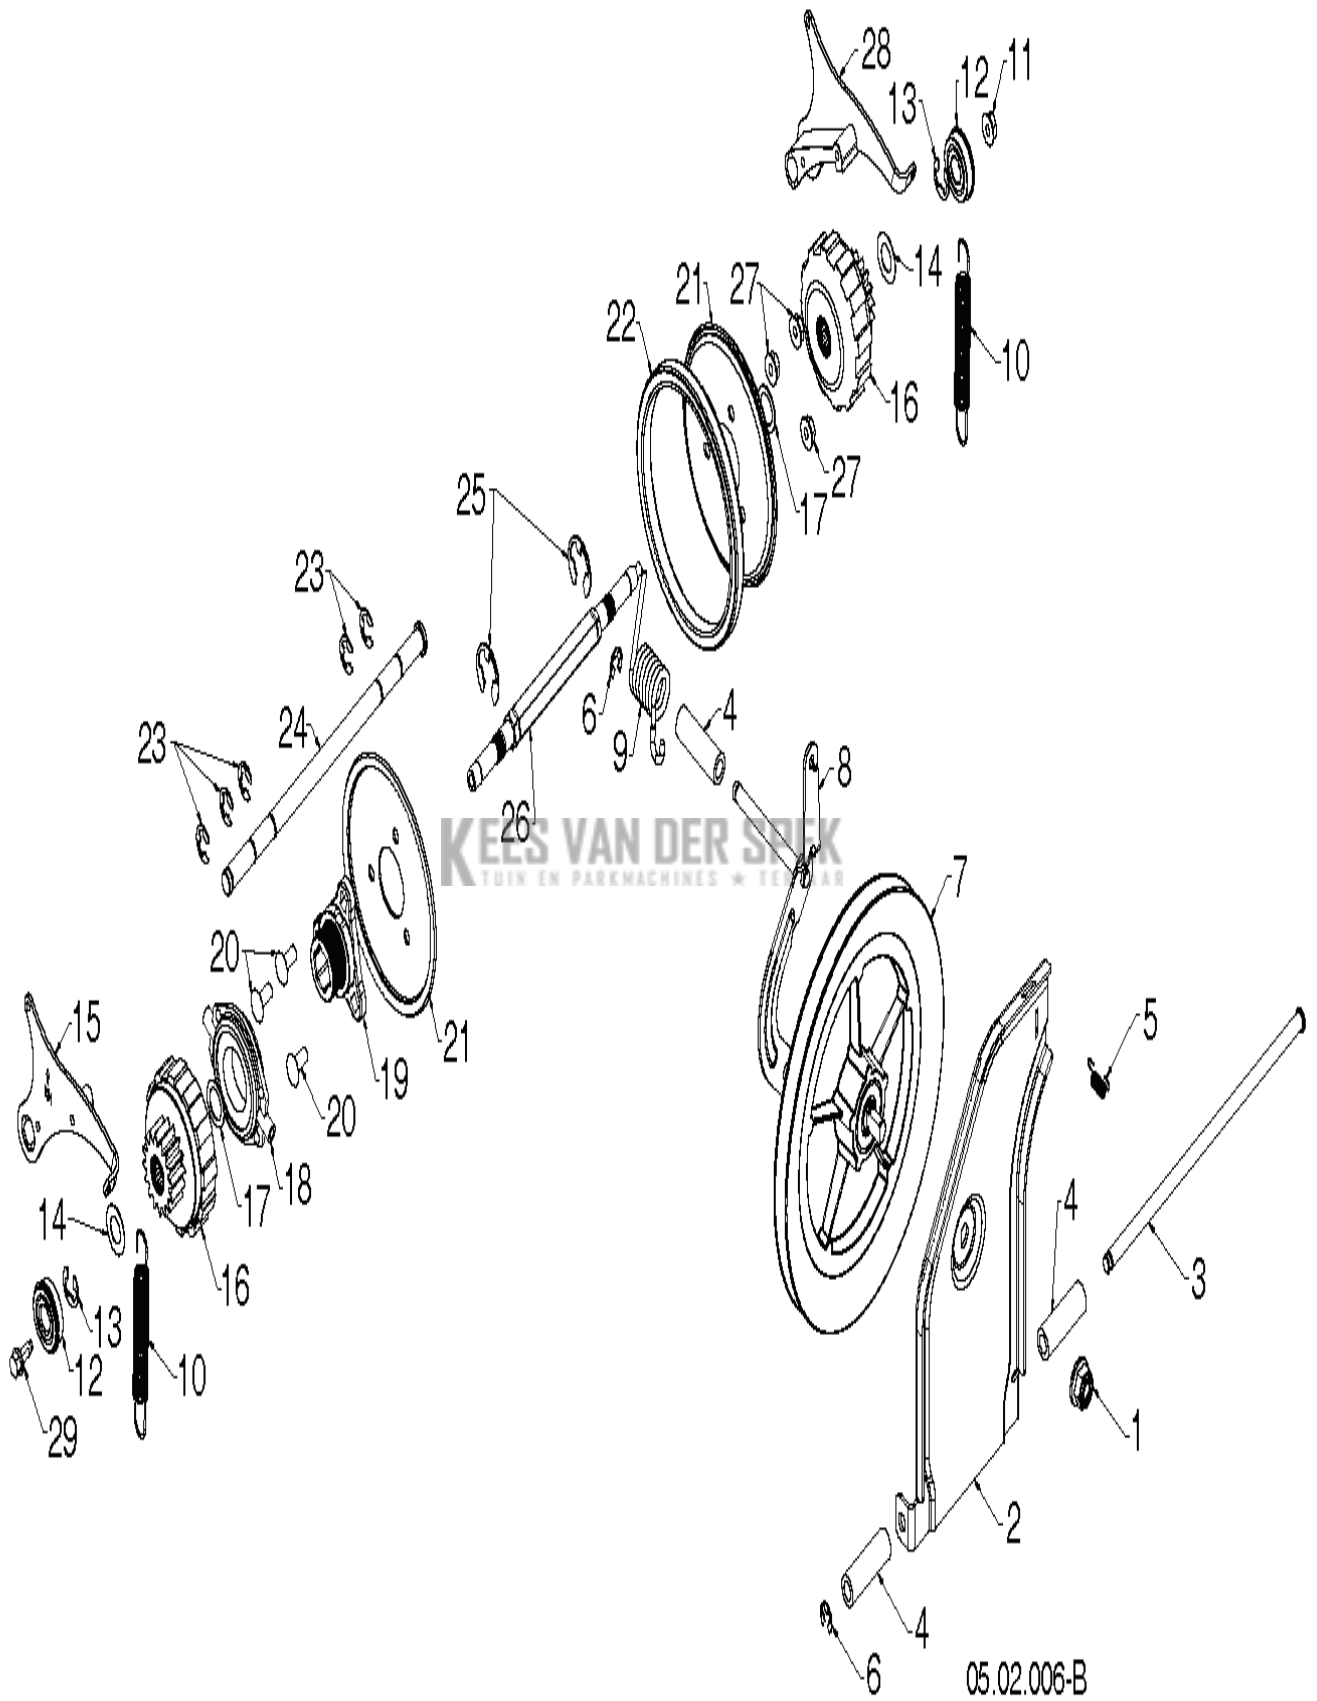

05.02.006-B

SNOW BLOWERS/THROWERS

PXM_REF	PXM_PARTNO	DESCRIPTION	PXM_REMARK	QTY.
1	521991102	MOER		1
2	531447002	PLAAT		1
3	581123002	STANG		1
4	581732701	AFSTANDRING		1
5	532193885	VEER		1
6	595841101	RETAINER RING		1
7	581328402	POELIE		1
8	581454203	BEVESTIGING		1
9	581315301	VEER		1
10	585263801	VEER		1
11	585691501	MOER		1
12	580756201	LAGER		1
13	580756102	RING		1
14	580751301	RING		1
15	580756601	PAL		1
16	580756001	VERSNELLING		1
17	580756301	RING		1
18	597412801	LAGERHUIS COMPL		1
19	588069201	NAAF COMPL.		1
20	539109100	BOUT		3
21	581091002	PLAAT		1
22	597362801	RING		1
23	586644301	KLEM		1
24	580755101	STANG		1
25	812000022	RETAINER RING		1
26	596670901	AS		1
27	532751153	MOER		1
28	580756701	PAL		1
29	595517701	SCREW		1

KEES VAN DER SPEK
TUIN EN PARKMACHINES * TER AAR