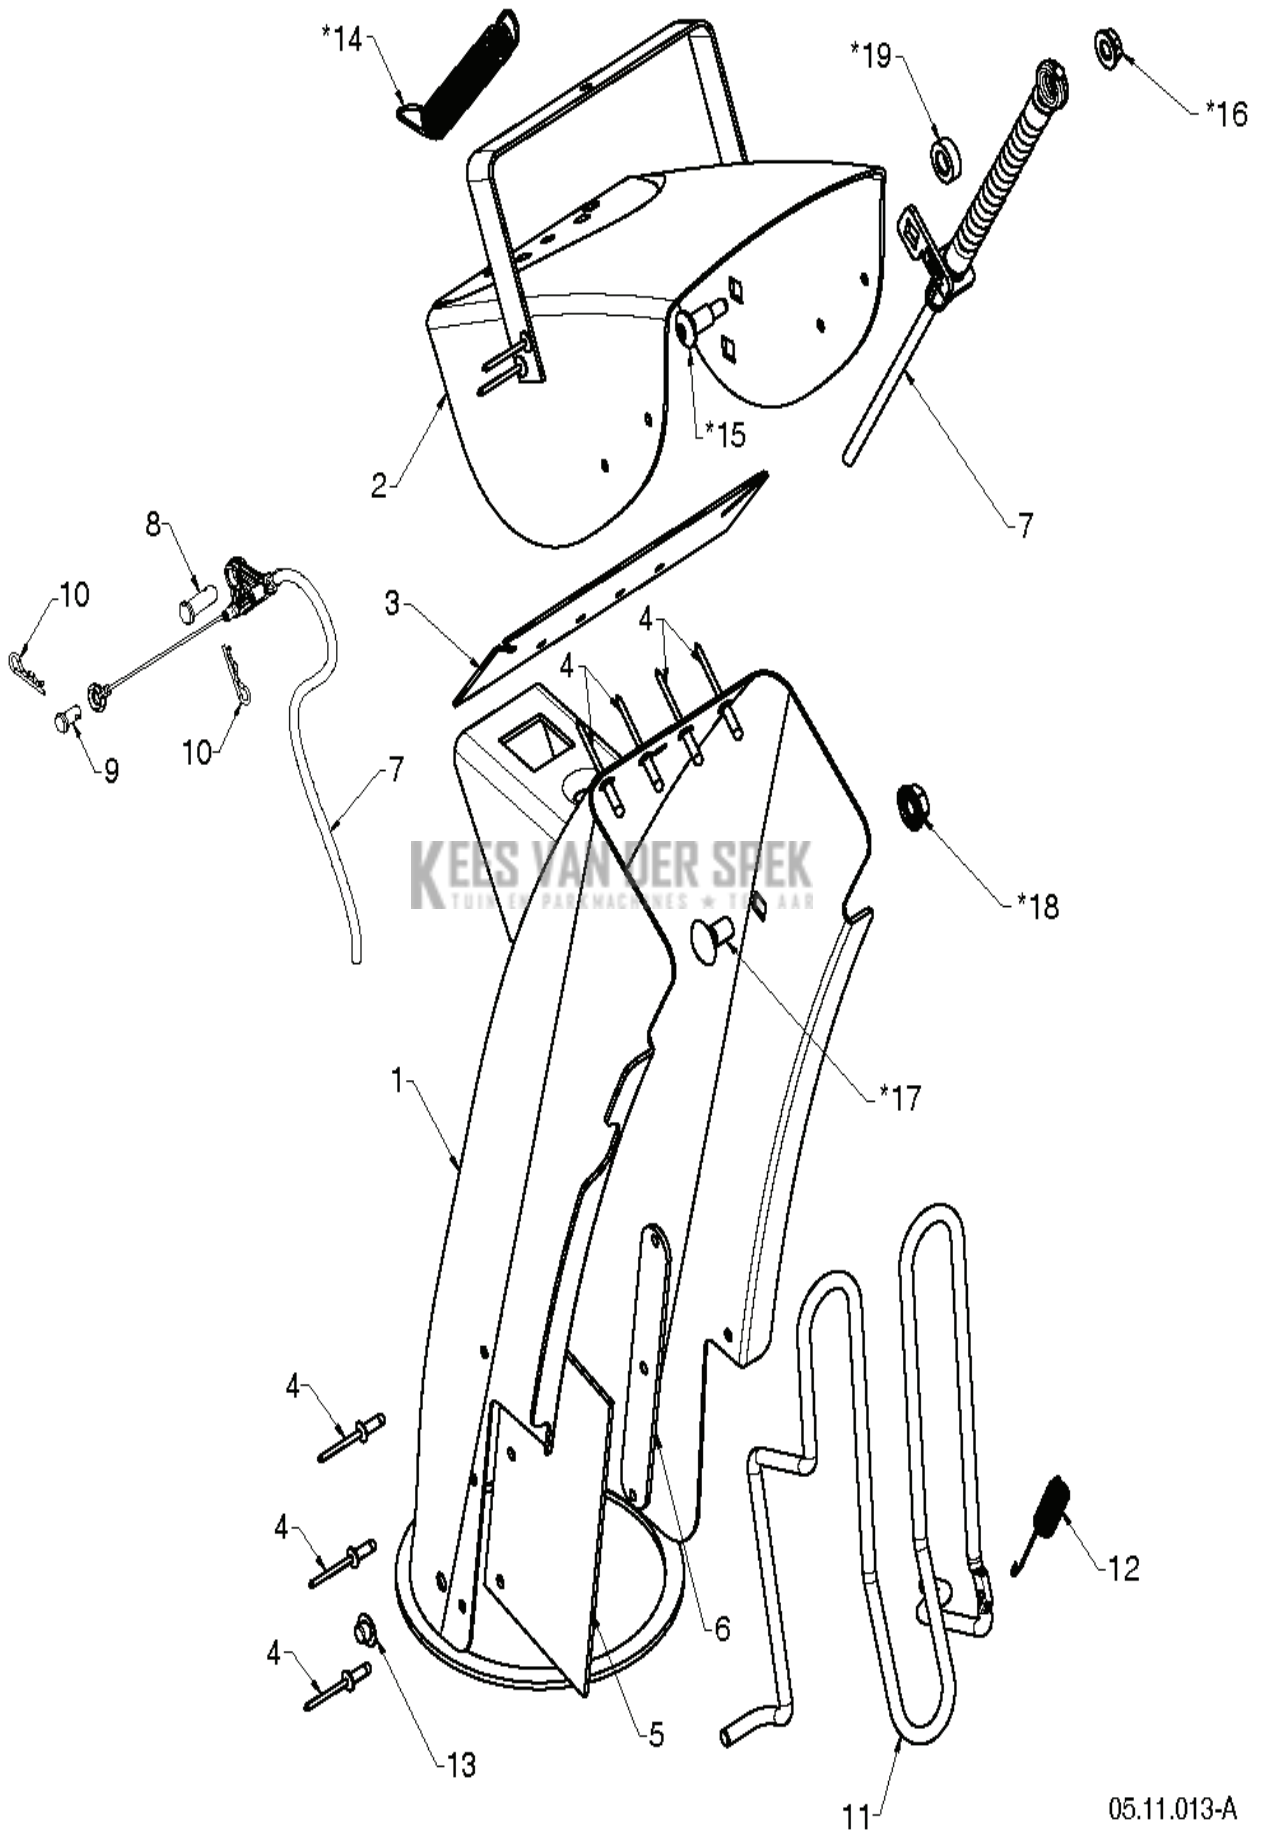

SPARE PARTS CATALOGUE
SNOW BLOWERS/THROWERS: HUSQVARNA ST 230

KEES VAN DER SPEK
TUIN EN PARKMACHINES * TER AAR

Spare Parts List

SPARE PARTS LIST

SNOW BLOWERS/THROWERS

HUSQVARNA ST 230

SNOW BLOWERS/THROWERS

PXM_REF	PXM_PARTNO	DESCRIPTION	PXM_REMARK	QTY.	
1	588077802	KOKER COMPL	INCLUDES KEY NUMBERS 1-6	1	06- jan
2	000000000	W/O DESCRIPTION	DEFLECTOR	1	
3	000000000	W/O DESCRIPTION	DEFLECTOR	1	
4	000000000	W/O DESCRIPTION	DEFLECTOR	1	
5	000000000	W/O DESCRIPTION	DEFLECTOR	1	
6	000000000	W/O DESCRIPTION	DEFLECTOR	1	
7	598450501	KABEL COMPL.		1	
8	581329401	PENNEN		1	
9	585808301	PENNEN		1	
10	532423303	HAIR PIN COTTER		1	
11	593622201	BESCHERMEN		1	
12	532435616	VEER	INCLUDED IN BAG OF PARTS	1	
13	532059349	MOER	INCLUDED IN BAG OF PARTS	1	
*14	532184505	VEER	INCLUDED IN BAG OF PARTS	1	
*15	501417301	BOUT	INCLUDED IN BAG OF PARTS	1	
*16	501417401	RING	INCLUDED IN BAG OF PARTS	1	
*17	585832001	BOUT		1	
*18	873970500	MOER		1	
*19	501417401	RING	INCLUDED IN BAG OF PARTS	1	

KEES VAN DER SPEK
 TUIN EN PARKMACHINES * TER AAR

05.07.032-AA

SNOW BLOWERS/THROWERS

PXM_REF	PXM_PARTNO	DESCRIPTION	PXM_REMARK	QTY.
12	598803701	TOETSENBORD		1
13	598803801	TOETSENBORD		1
14	598812001	STICKER		1
15	532163409	SCREW		1