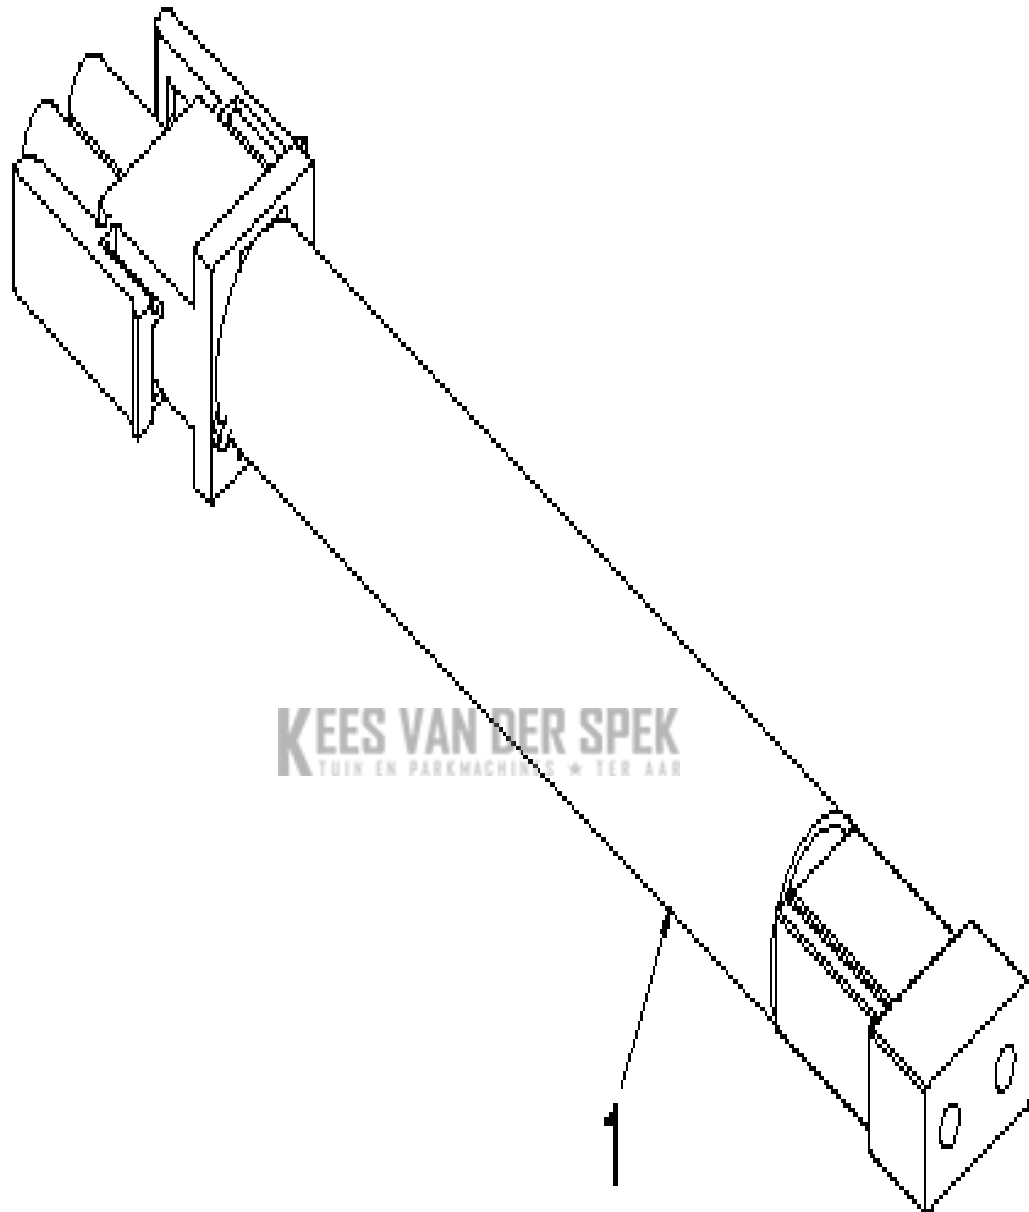

SNOW BLOWERS/THROWERS

PXM_REF	PXM_PARTNO	DESCRIPTION	PXM_REMARK	QTY.
1	598803401	KABEL COMPL.		1
2	581329401	PENNEN		2
3	532423303	HAIR PIN COTTER		2
4	584652201	KLEM		3
5	586682101	RING		1
6	599265401	PEN MET GAT		1
7	595086601	MOER		1
8	596029401	HOUDER		1

KEES VAN DER SPEK
TUIN EN PARKMACHINES * TER AAR

05.19.013-A