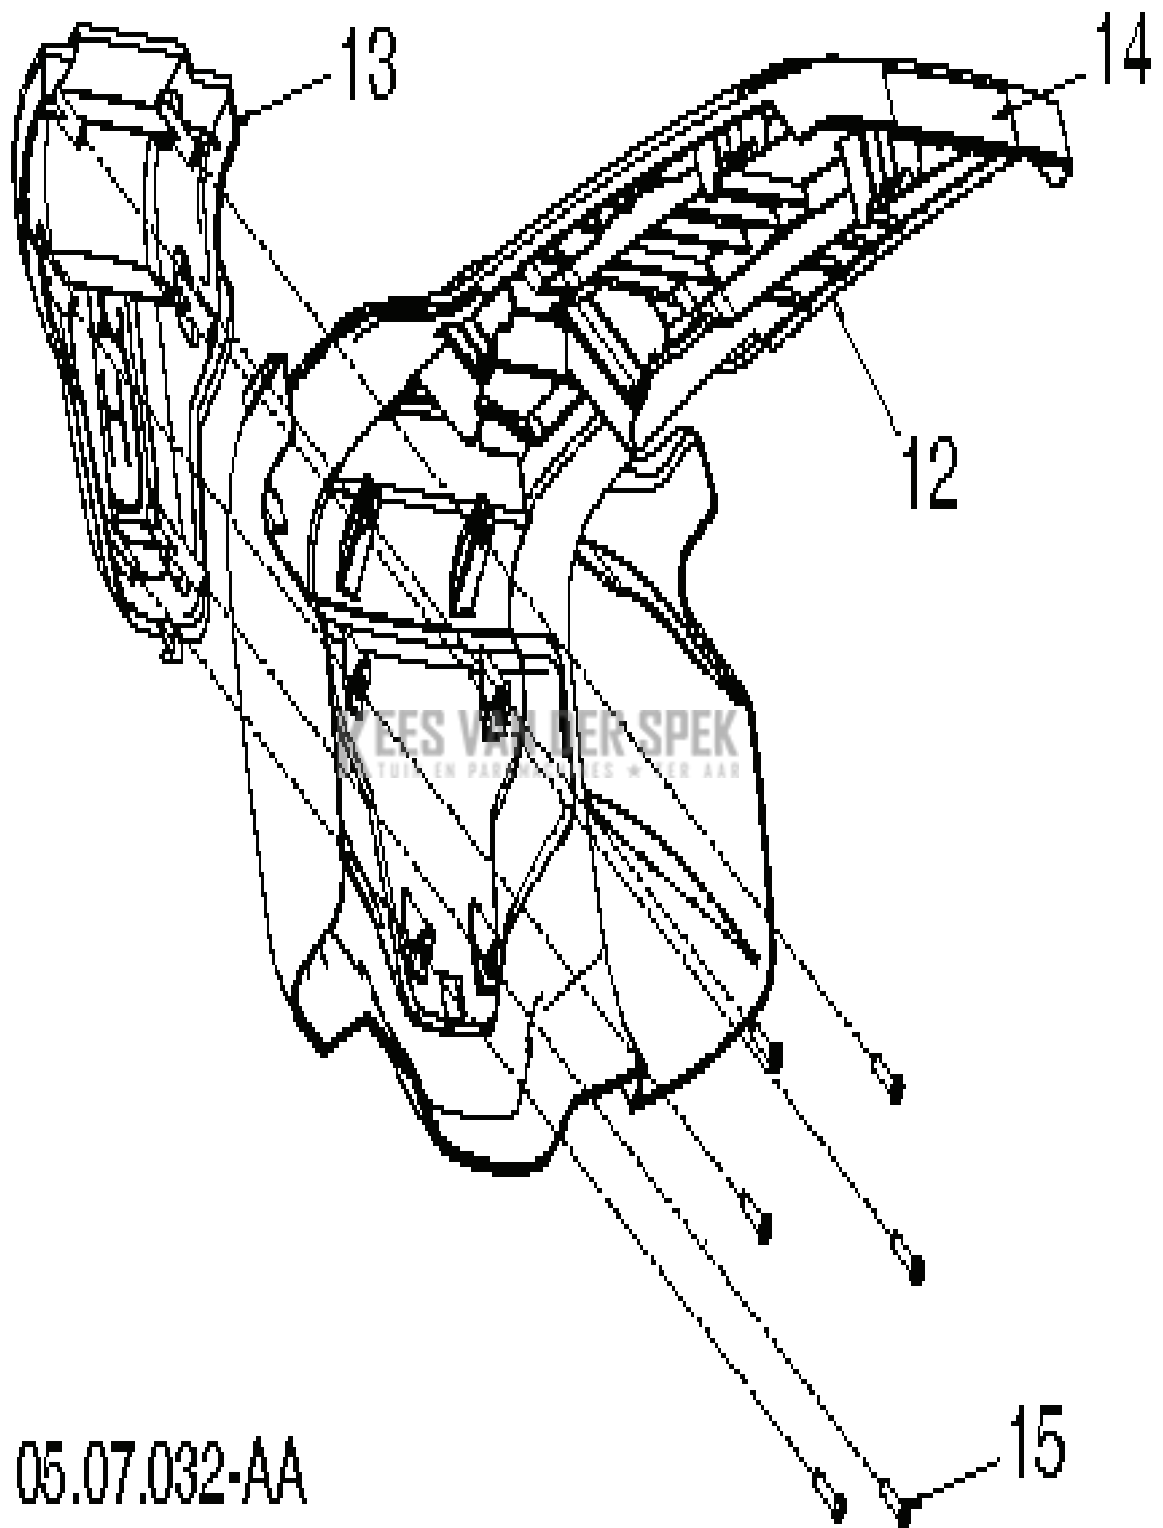

05.07.032-AA

SNOW BLOWERS/THROWERS

PXM_REF	PXM_PARTNO	DESCRIPTION	PXM_REMARK	QTY.
12	598803701	TOETSENBORD		1
13	598803801	TOETSENBORD		1
14	598812001	STICKER		1
15	532163409	SCREW		1

KEES VAN DER SPEK
TUIN EN PARKMACHINES ✦ TER AAR