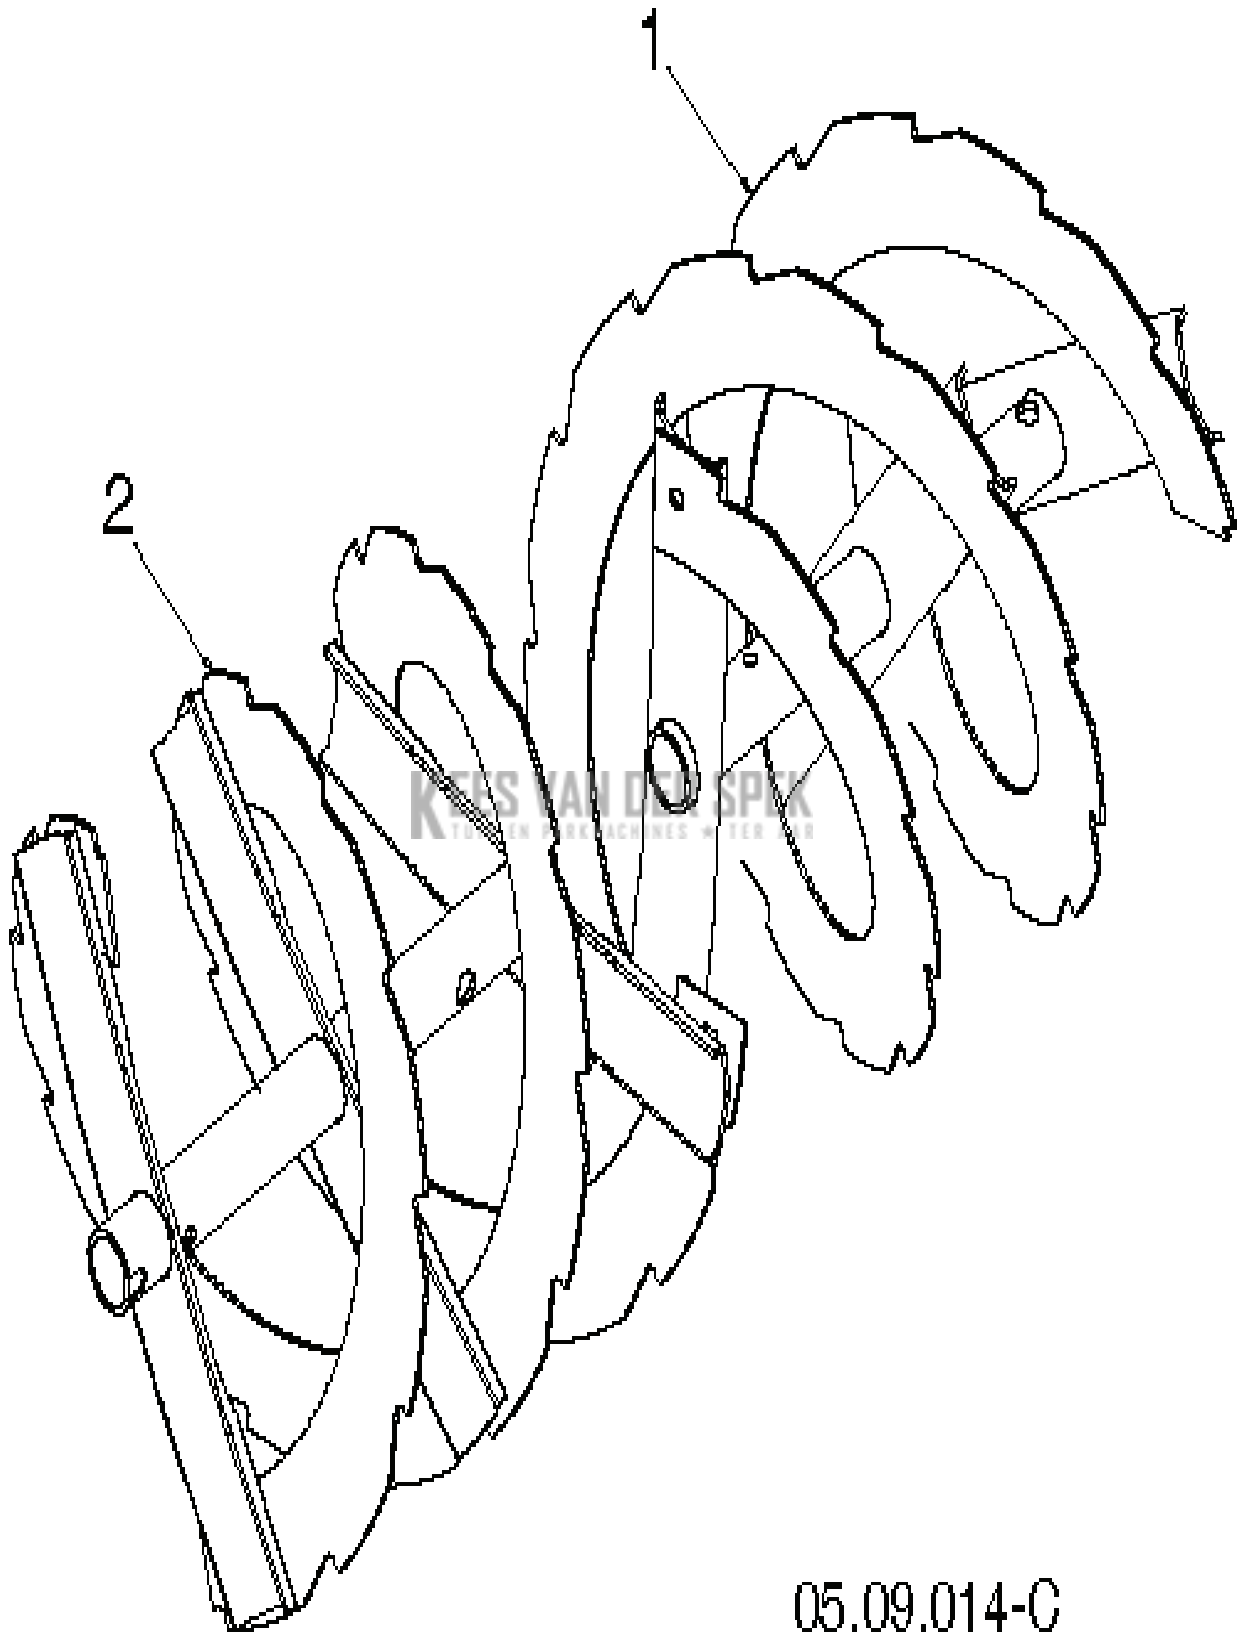

SNOW BLOWERS/THROWERS

PXM_REF	PXM_PARTNO	DESCRIPTION	PXM_REMARK	QTY.
1	585056901	UITWERPPIJP		1
2	597433001	BEVESTIGING		1
3	595086601	MOER		1
4	585691201	BOUT		1
5	585691301	MOER		1
6	532198791	KOGELLAGER		1
7	597671901	GEARBOX		1
8	588077502	BOUT		1
9	586607202	WAAIER		1

KEES VAN DER SPEK
TUIN EN PARKMACHINES * TER AAR

05.09.014-C