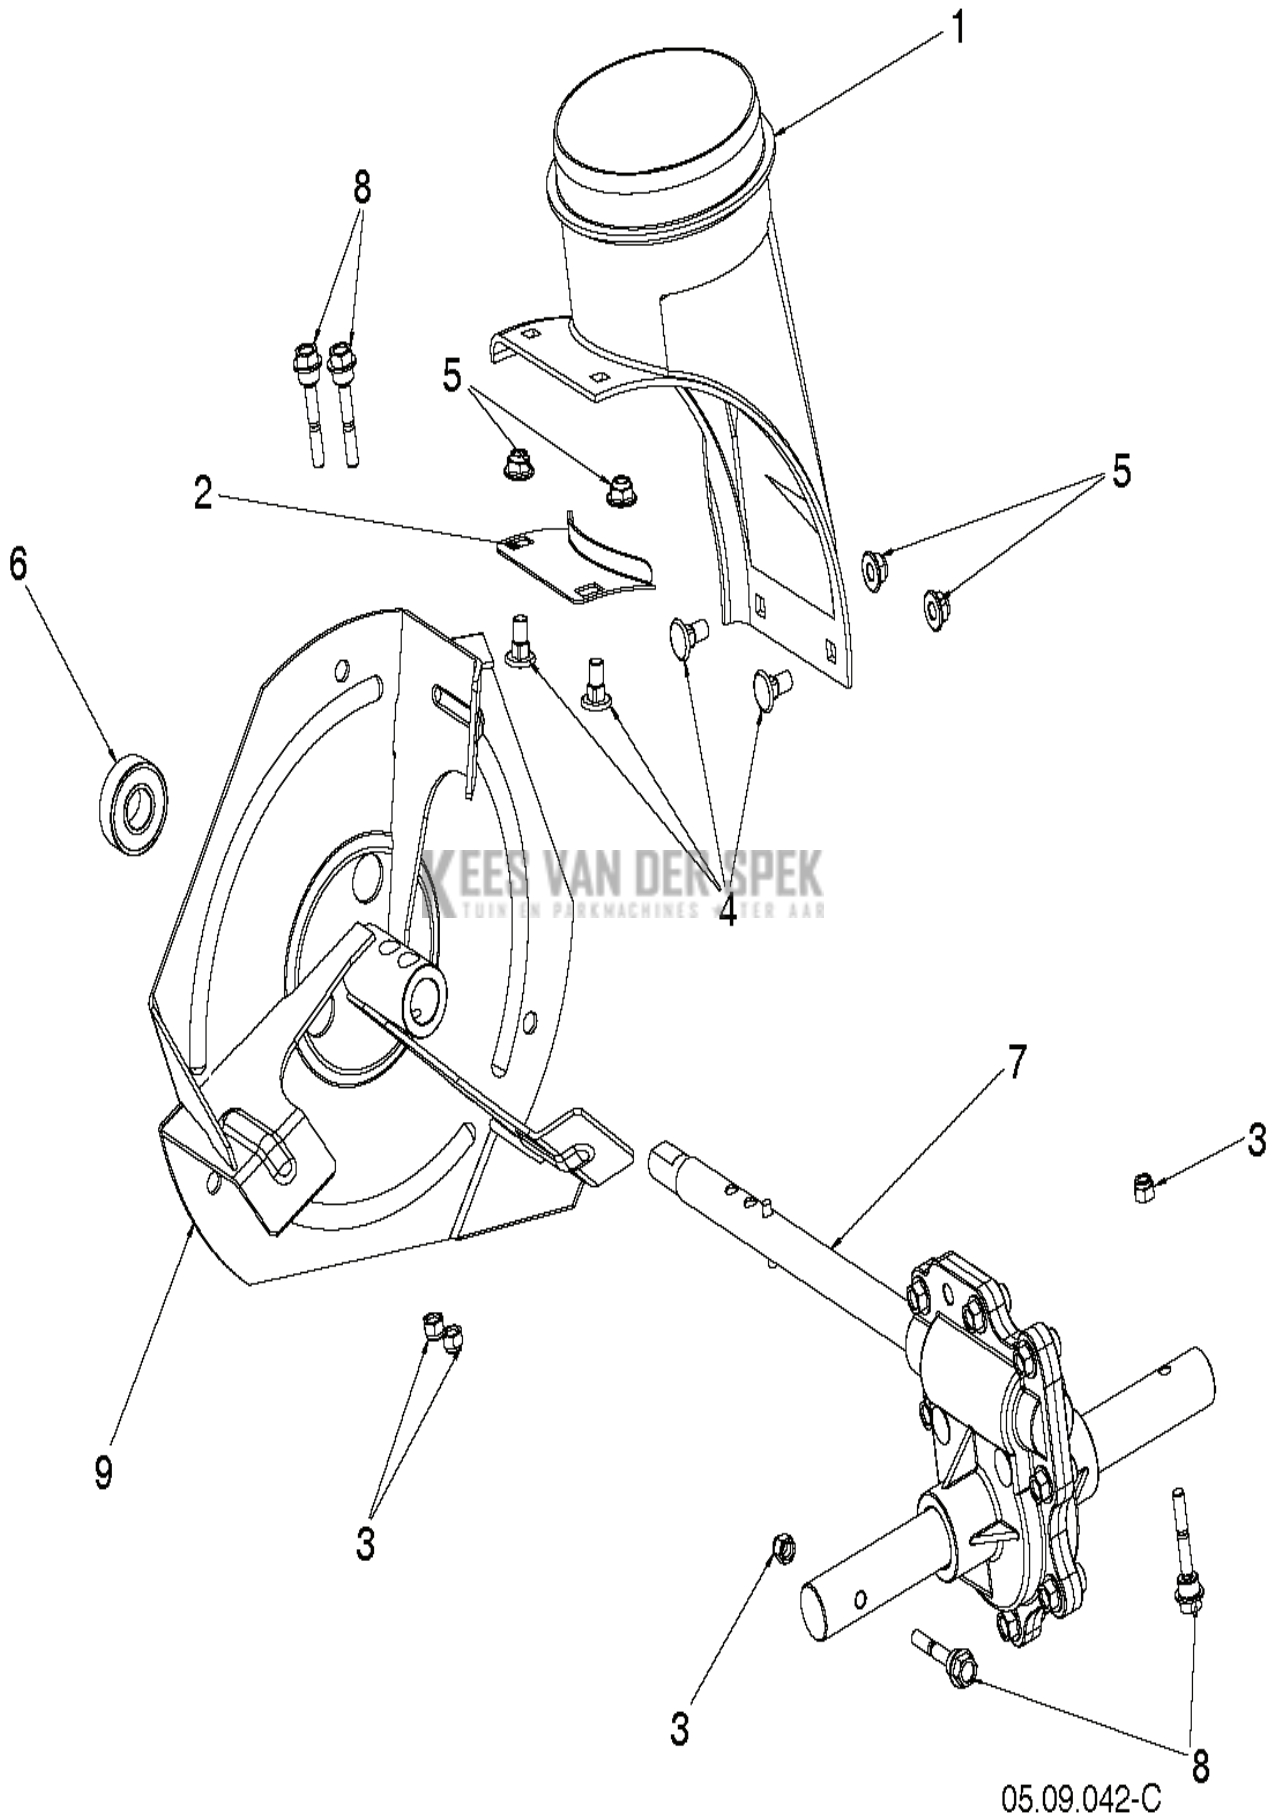

SNOW BLOWERS/THROWERS

PXM_REF	PXM_PARTNO	DESCRIPTION	PXM_REMARK	QTY.
1	581708391	HUIS COMPL.		1
2	532435830	ZAAGBLAD		1
3	596039401	BOUT		1
4	596039201	LOCK NUT		1

KEES VAN DER SPEK
TUIN EN PARKMACHINES * TER AAR