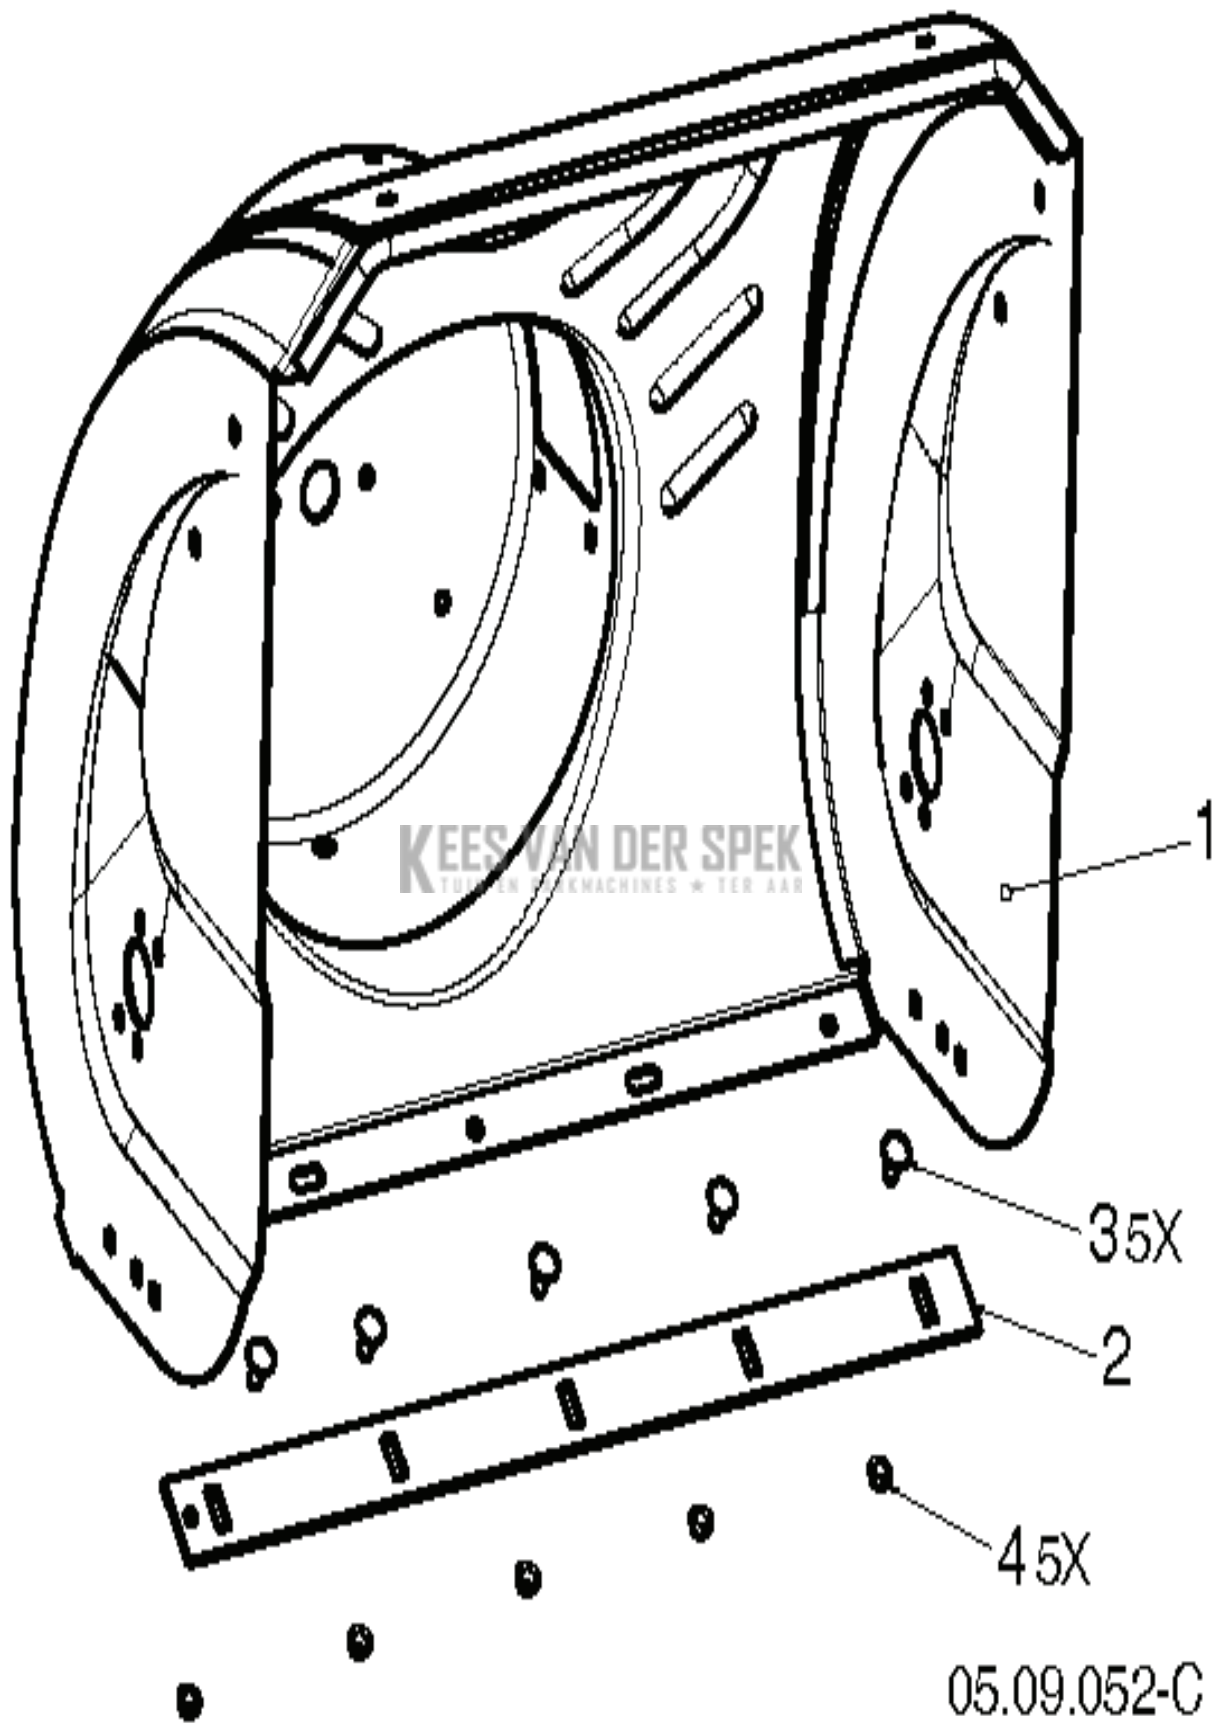

SNOW BLOWERS/THROWERS

PXM_REF	PXM_PARTNO	DESCRIPTION	PXM_REMARK	QTY.
1	588077502	BOUT		1
2	595086601	MOER		1
3	501417301	BOUT		1
4	585691401	MOER		1
5	585691001	MOER		1
6	588059901	BOUT		1
7	532185577	KNOP		4
8	585832001	BOUT		1
9	873970500	MOER		1
10	532184505	VEER		1
11	581697501	KNOP		1
12	596976801	STEUN		1
13	501417401	RING		1
14	532443059	KIT		1

KEES VAN DER SPEK
TUIN EN PARKMACHINES * TER AAR

05.09.052-C