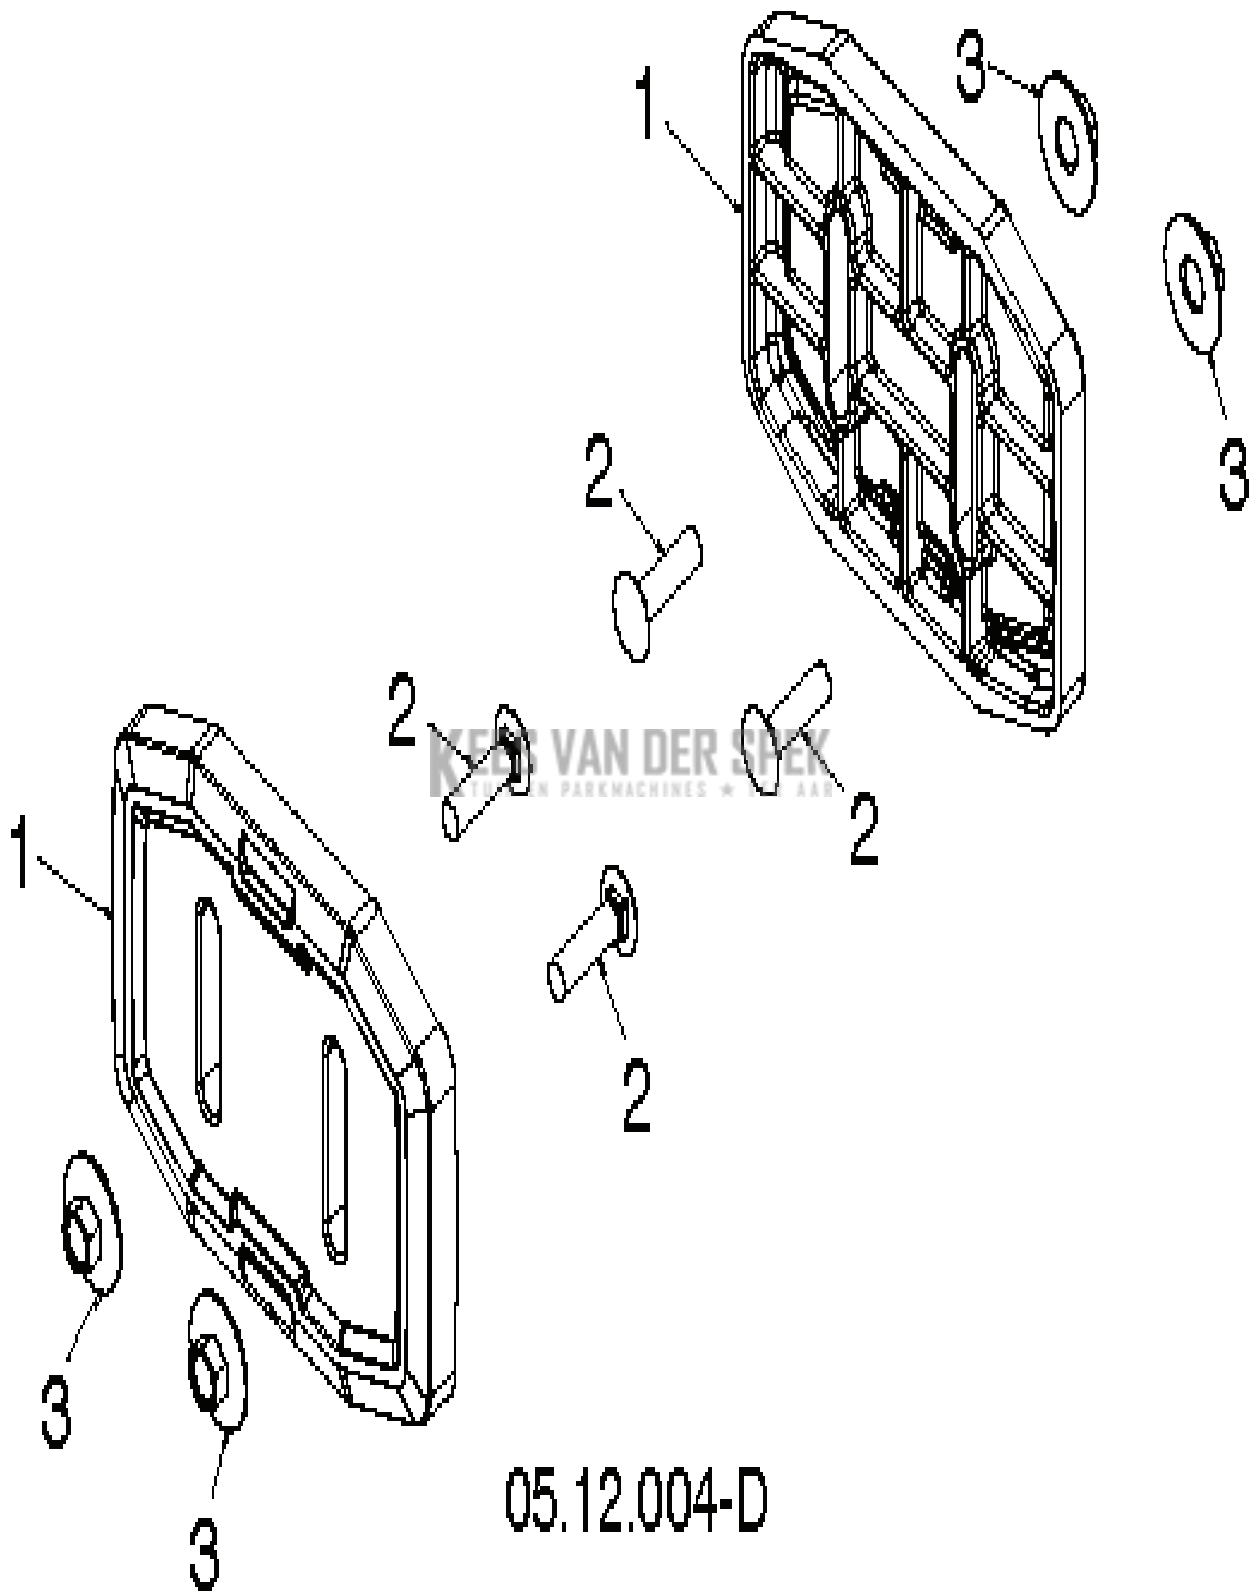

SNOW BLOWERS/THROWERS

PXM_REF	PXM_PARTNO	DESCRIPTION	PXM_REMARK	QTY.
1	587105501	DEKSEL		1 2 & 4
2	532145006	KLEM		1
3	585691101	SCREW	INCLUDED IN BELT COVER	2
4	532423062	MOER	INCLUDED IN BELT COVER	2

KEES VAN DER SPEK
TUIN EN PARKMACHINES * TER AAR