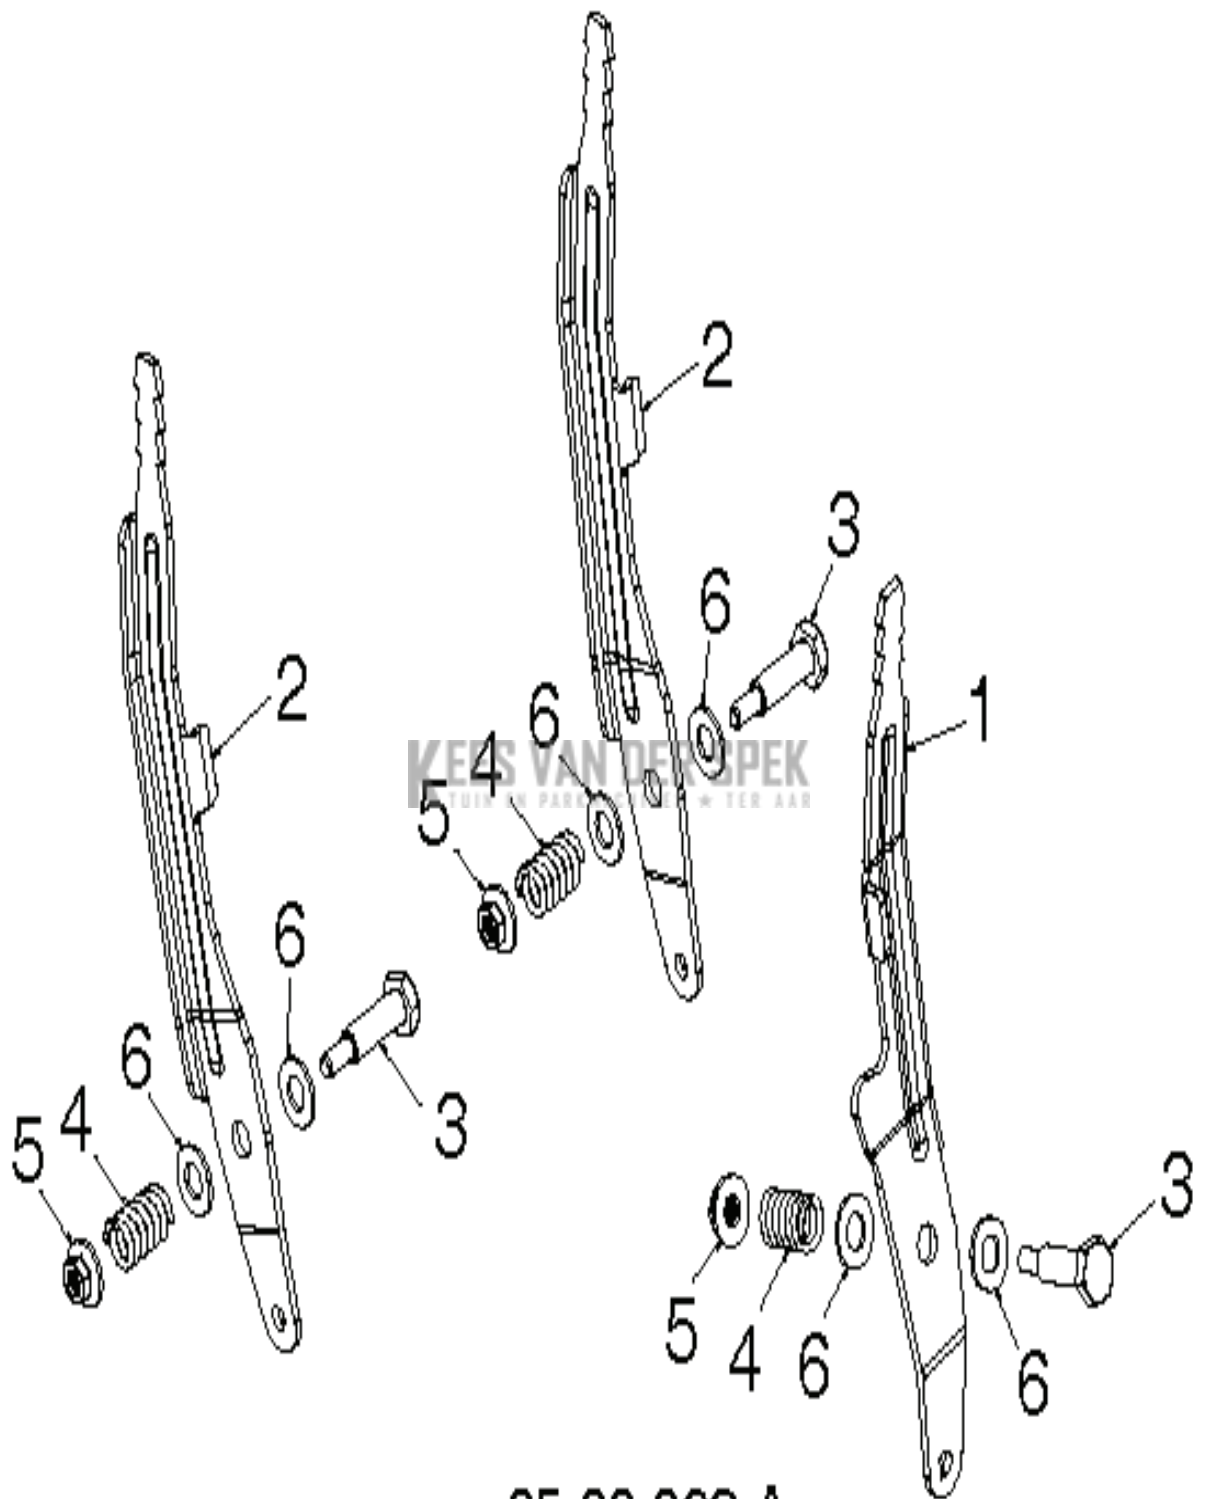

05.08.023-A

SNOW BLOWERS/TROWERS

PXM_REF	PXM_PARTNO	DESCRIPTION	PXM_REMARK	QTY.
1	596786802	HEFBOOM		1
2	581123902	HEFBOOM		1
3	581329702	BOUT		1
4	581329601	VEER		1
5	586668901	MOER		1
6	532179246	RING		1

KEES VAN DER SPEK
TUIN EN PARKMACHINES * TER AAR