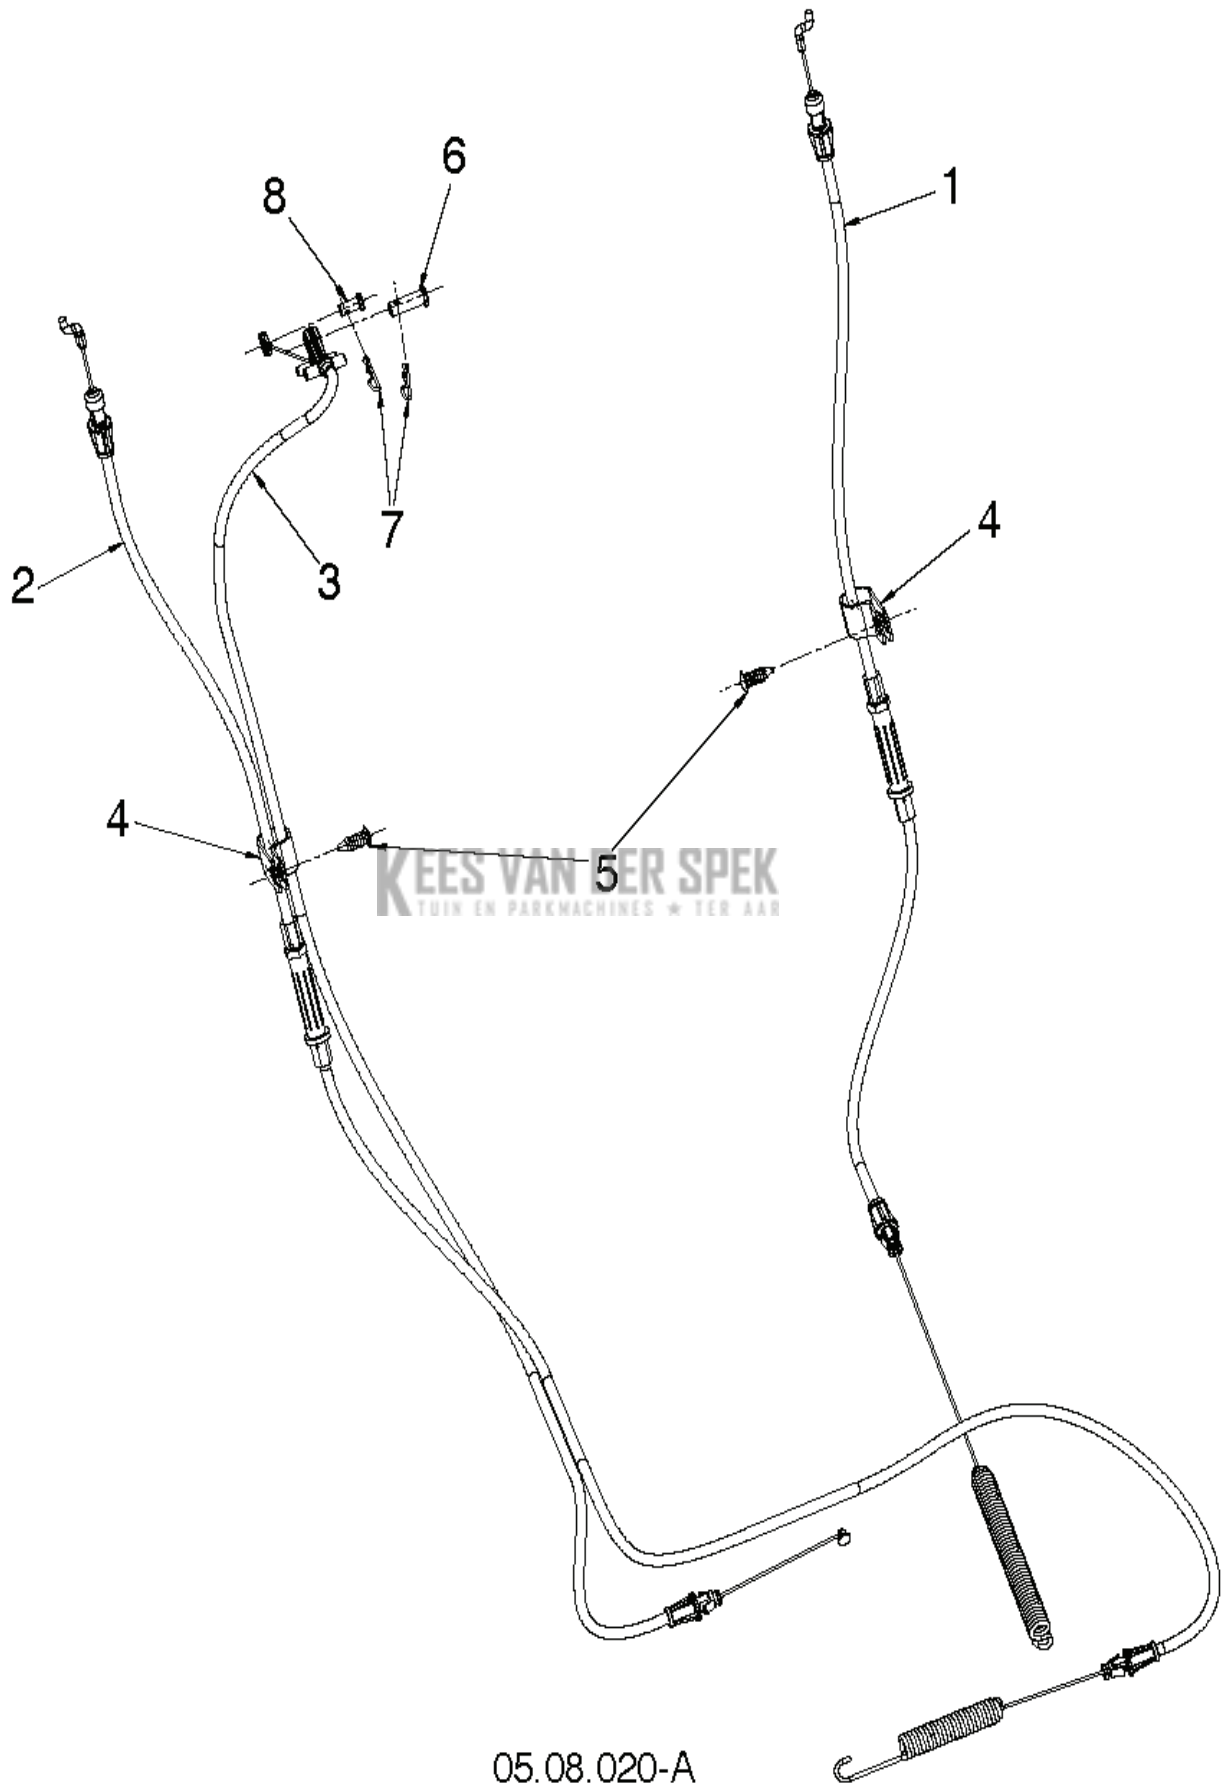

05.08.020-A

SNOW BLOWERS/THROWERS

PXM_REF	PXM_PARTNO	DESCRIPTION	PXM_REMARK	QTY.
1	582519002	KABEL		1
2	588113802	KABEL		1
3	598450401	KABEL COMPL.		1
4	532197991	KLEM		1
5	532428124	FASTENER		1
6	581329401	PENNEN		1
7	532423303	HAIR PIN COTTER		1
8	585808301	PENNEN		1

KEES VAN DER SPEK
TUIN EN PARKMACHINES * TER AAR