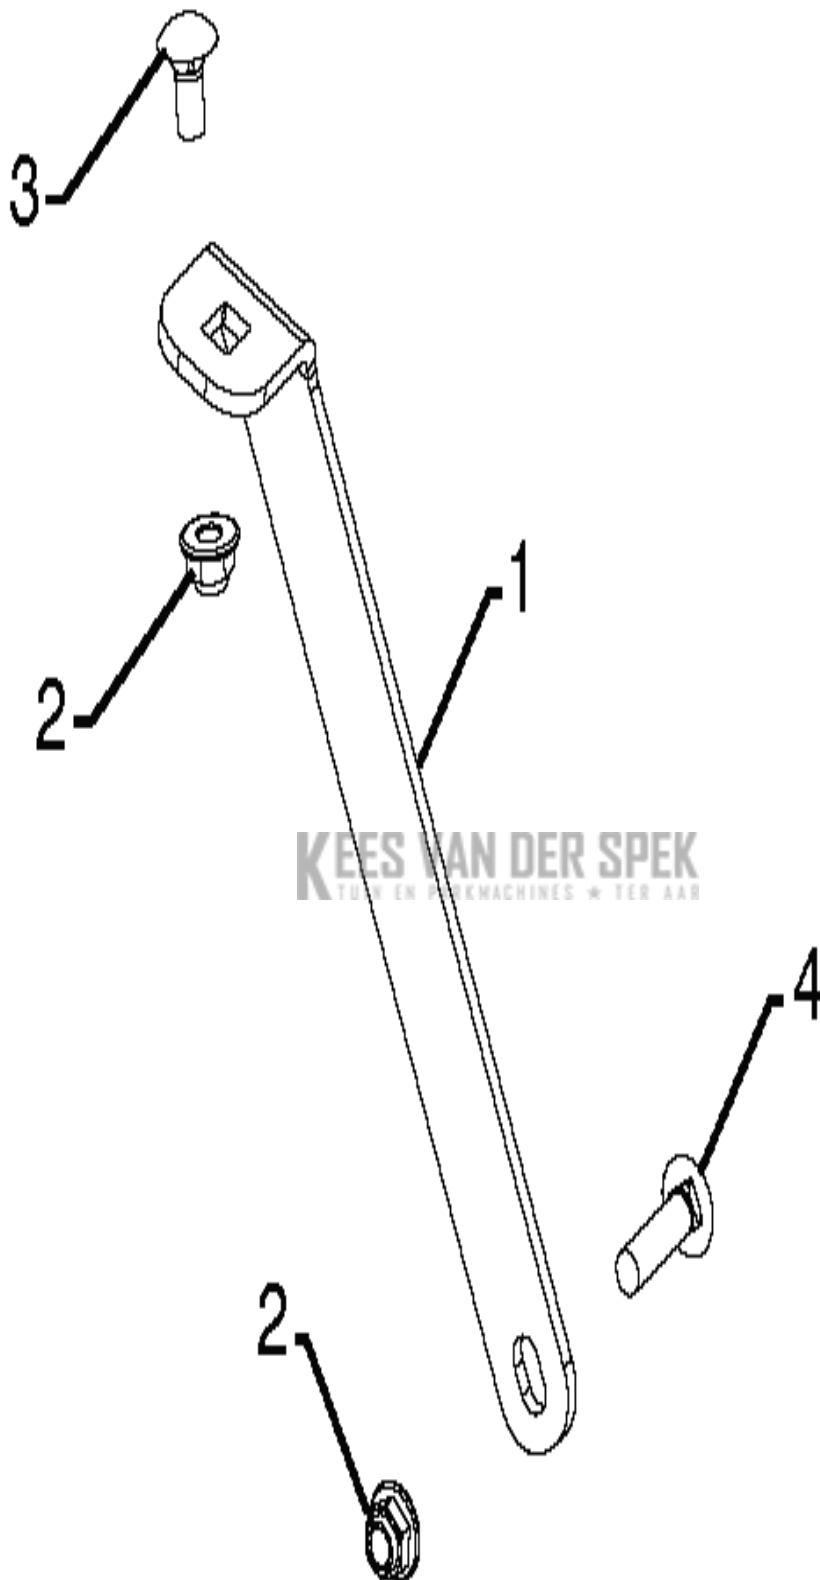

SNOW BLOWERS/THROWERS

PXM_REF	PXM_PARTNO	DESCRIPTION	PXM_REMARK	QTY.
1	583838801	SCHOEN		1
2	585802901	BOUT		1
3	585802801	MOER		1

KEES VAN DER SPEK
TUIN EN PARKMACHINES * TER AAR

05.09.049-A