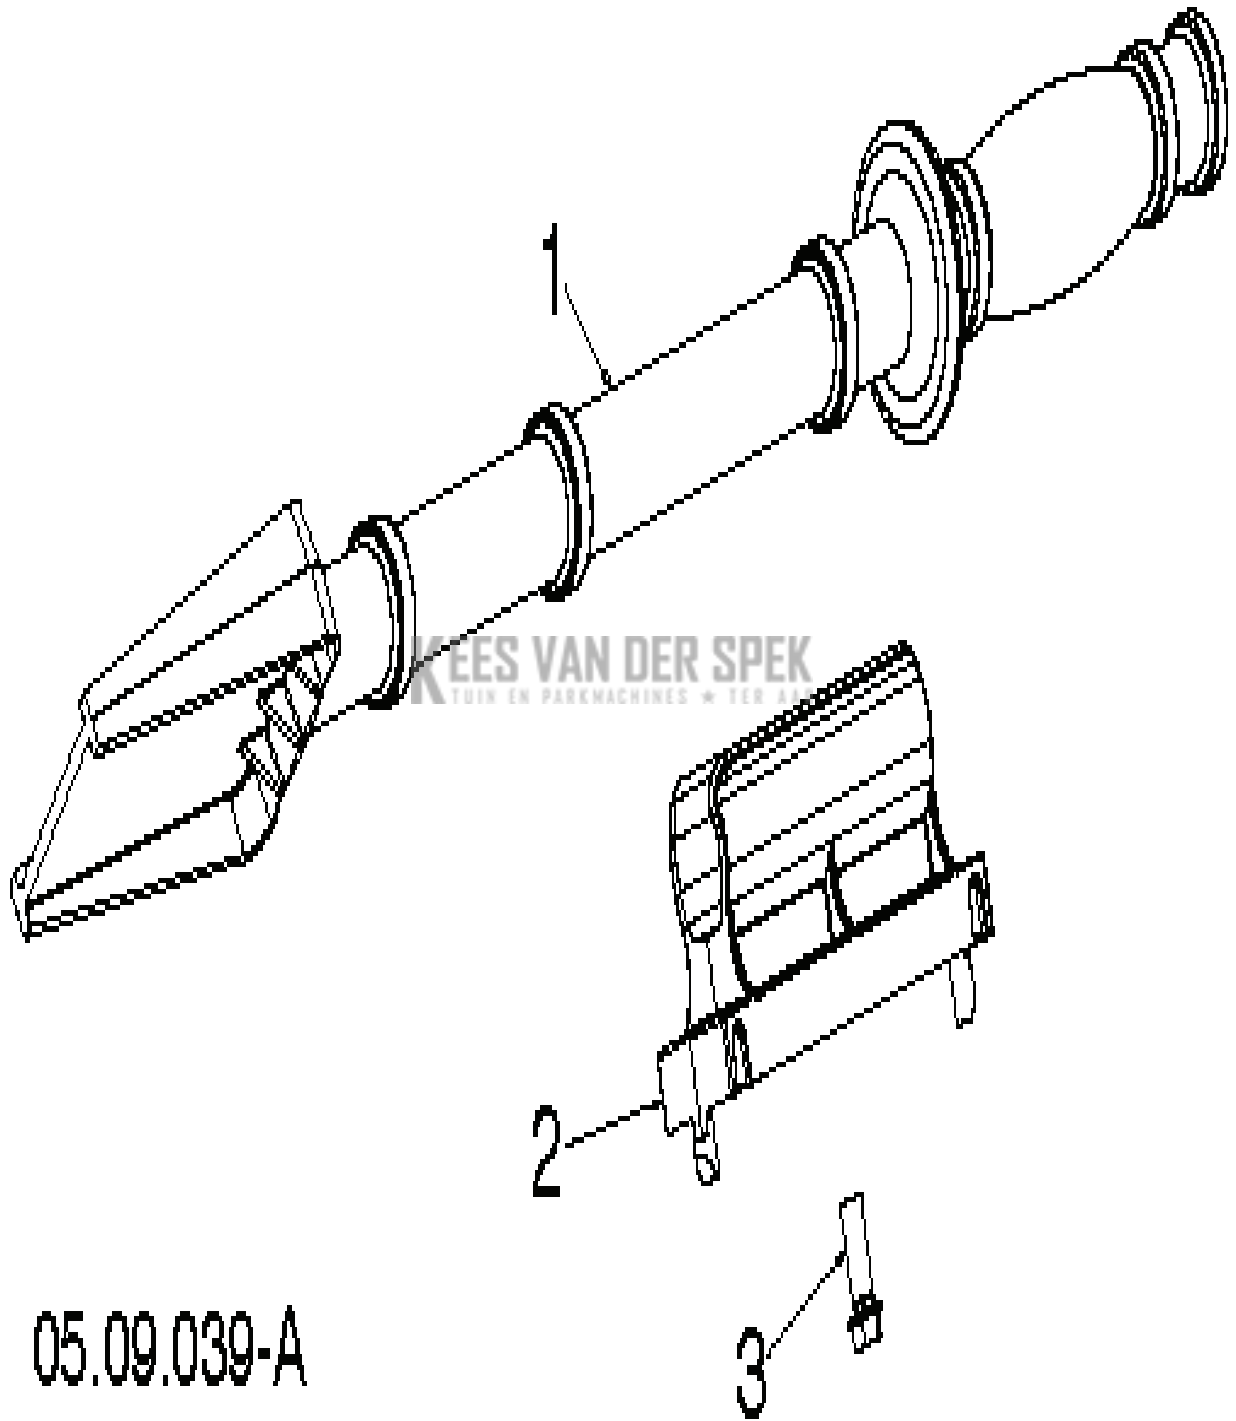

SNOW BLOWERS/THROWERS

PXM_REF	PXM_PARTNO	DESCRIPTION	PXM_REMARK	QTY.
1	532420478	LAGER		1
2	532411939	PLUG		1
3	584299401	SCHROEF EHHFT		1

KEES VAN DER SPEK
TUIN EN PARKMACHINES ✦ TER AAR