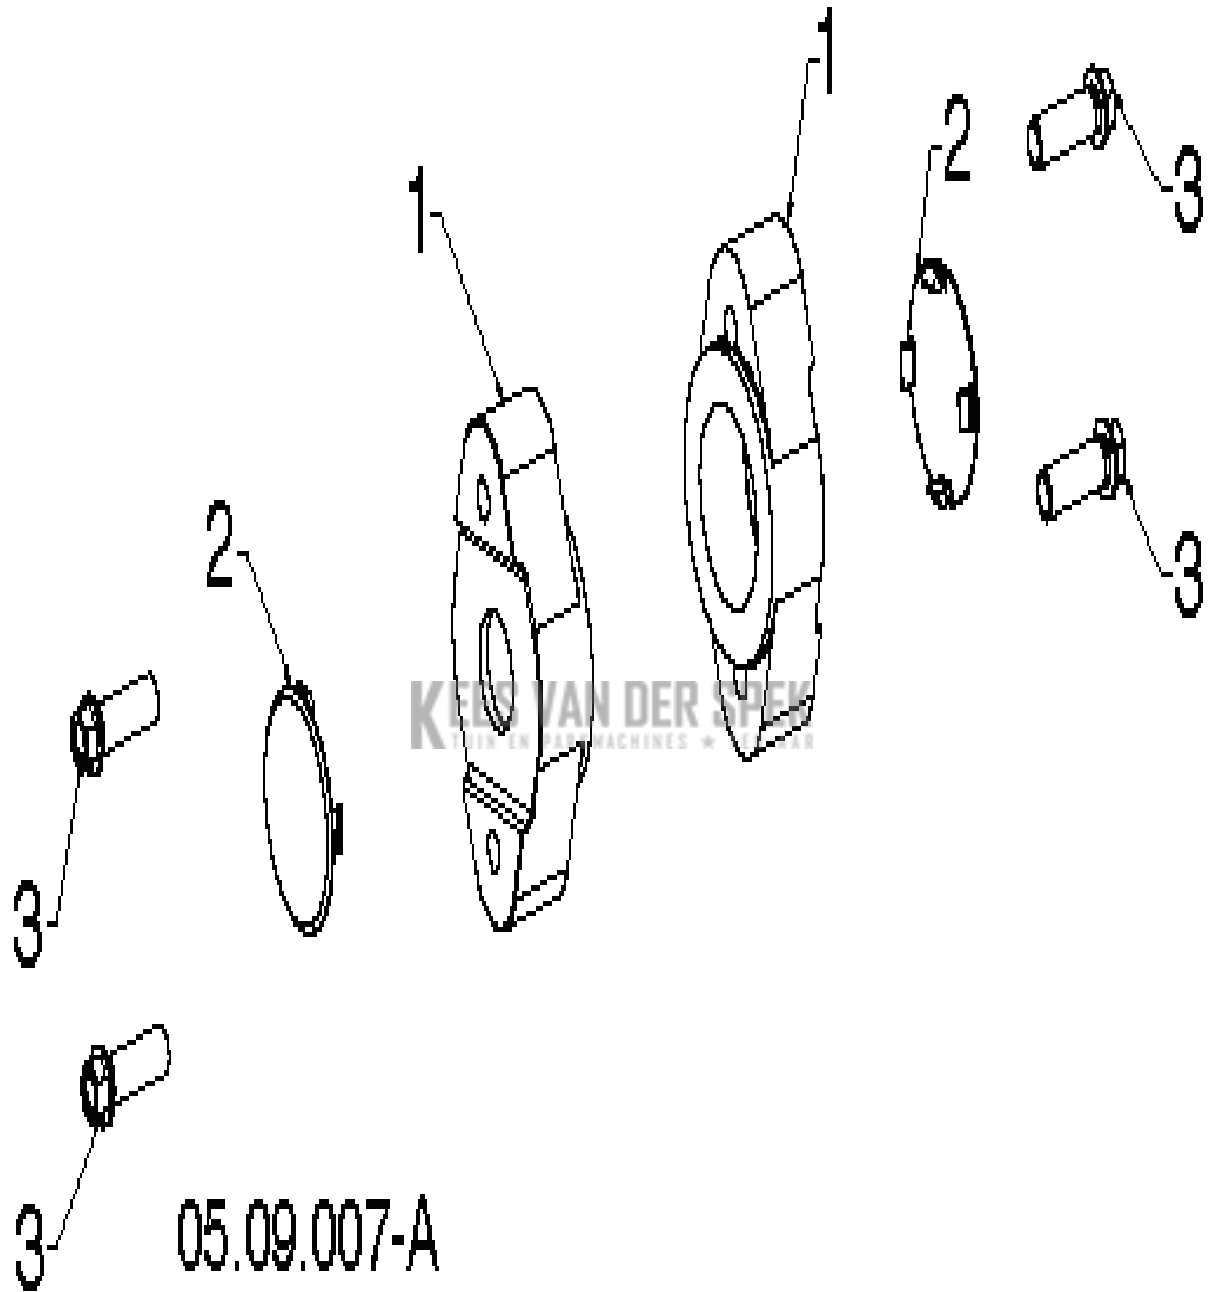

SNOW BLOWERS/THROWERS

PXM_REF	PXM_PARTNO	DESCRIPTION	PXM_REMARK	QTY.
1	589323002	BRACE		1
2	585691301	MOER		1
3	585832001	BOUT		1
4	872110510	BOUT		1

KEES VAN DER SPEK
TUIN EN PARKMACHINES * TER AAR