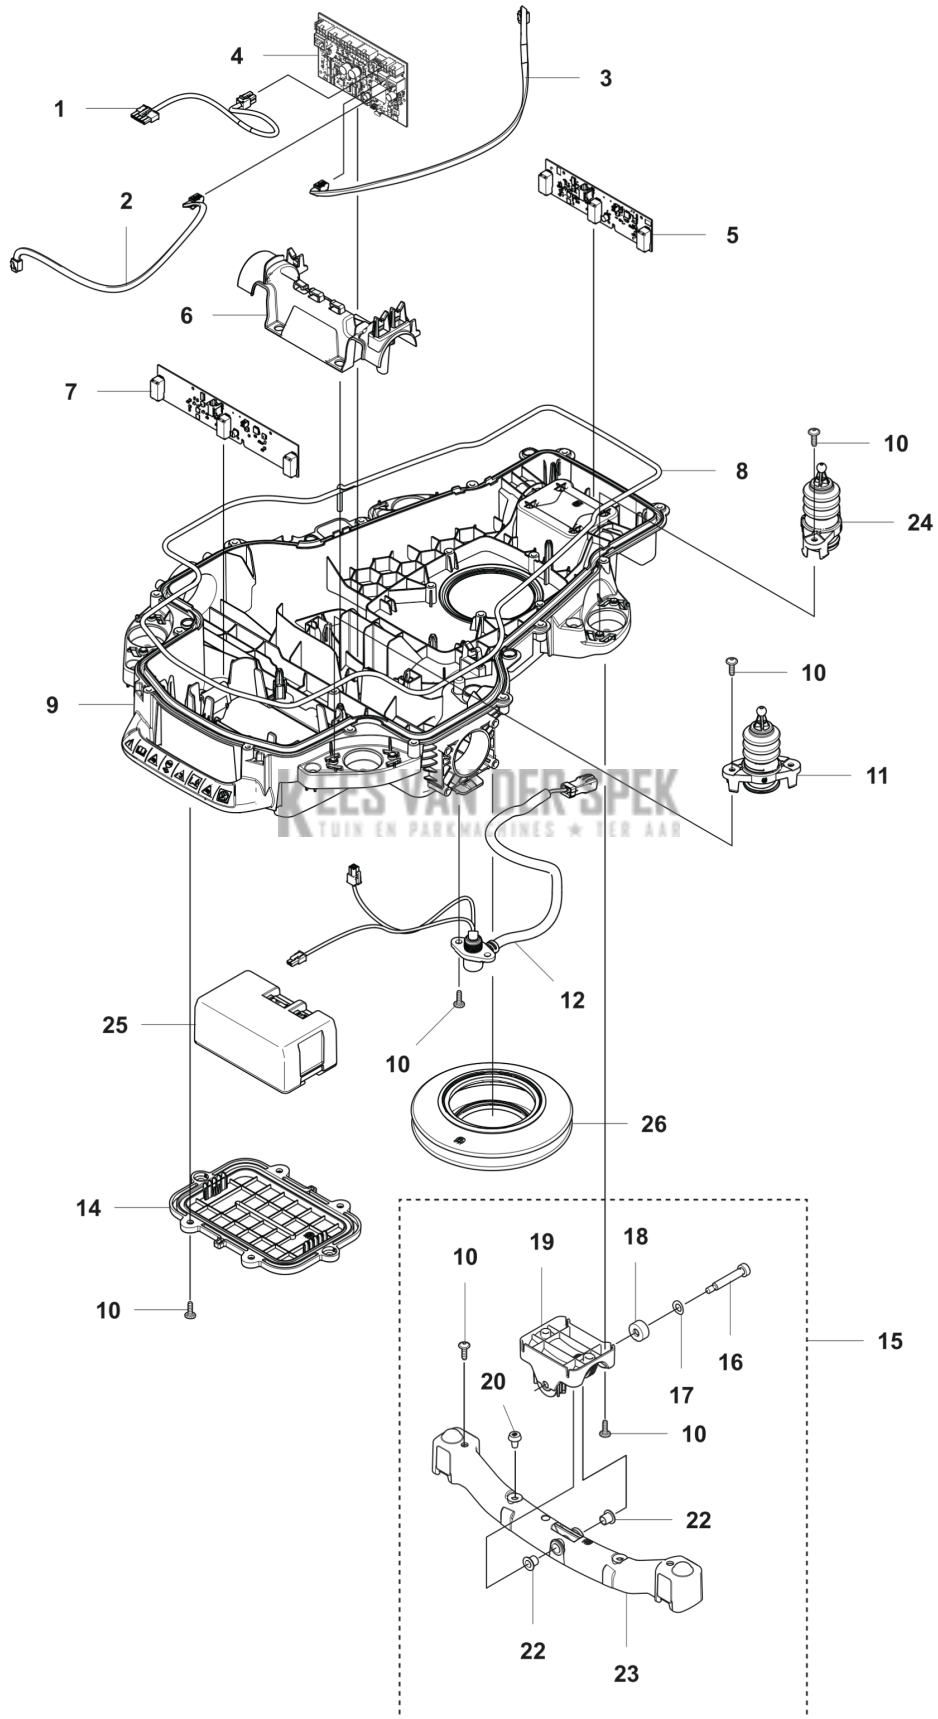

AUTOMOWER 320 NERA
CHASSIS LOWER

REF.	OMSCHRIJVING	OPMERKING	KIT
1	535280503 BEKABELING COMPL.	Wiring Assy Battery	1
2	536253909 BEKABELING COMPL.	Wiring Assy Loop rear	1
3	536253904 BEKABELING COMPL.	Wiring Assy Loop front	1
4	591125601 PRINTPLAAT COMPL.	Motor control circuit board	1
5	591125703 PRINTPLAAT COMPL.	Loop sensor circuit board front	1
6	531226601 BEVESTIGING	Cable holder	1
7	591125704 PRINTPLAAT COMPL.	Loop sensor circuit board rear	1
8	574874720 AFDICHTINGSSTRIP	Sealing Strip	1
9	599910101 CHASSIS	Chassis lower	1
10	574450101 SCHROEF ITPANT	Screw	27
11	531281301 JOYSTICK ASSY	Joystick Rear Collision	2
12	531189501 BEKABELING COMPL.	Main Cable	1
14	599987301 DEKSEL	Battery Cover	1
15	535279801 SHAFT SYSTEM	Shaft assy	1
16	536389301 SCREW	Screw	1
17	536260001 RING	Washer	1
18	531260501 BUSHING	Bushing	1
19	599910301 BEVESTIGING	Bracket	1
20	535293701 DEMPER	Damper	2
22	535293801 BUSHING	Bushing	2
23	599910201 BALK	Pivoting shaft	1
24	531281201 JOYSTICK ASSY	Joystick Front Lift & Collision	1
25	593247101 ACCU	Battery	1
26	599318301 BALG	Bellow	1