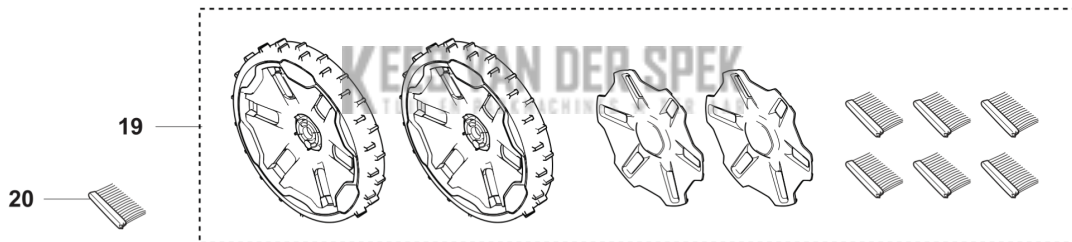

**AUTOMOWER 320 NERA
ACCESSORIES**

REF.	OMSCHRIJVING	OPMERKING	KIT
2	536664101 HUIS	Automower House	1
3	577469001 STICKER	Decal	1
4	586885802 DEKSEL	Kit	1
5	585324002 HENDEL	Handle	1
6	585324101 STANG	Rod	1
7	580511401 VEER	Spring	2
8	585341501 SCHANIERPEN	Hinge pin	2
9	585341601 BALK	Beam	1
10	575543314 SCREW	Screw	9
11	585324001 HENDEL	Handle	1
12	585323601 LUIK	Hatch	1
13	536797201 HUIS	Cover	1
14	597435801 SCREW	Screw kit	1
15	585323802 STEUN	Support	1
16	503226601 MOER 4-KANT	Square nut	1
17	585323801 STEUN	Support	1
18	535129303 SCHROEF IHANM	Screw	4
19	536849201 WHEEL KIT	Terrain kit	1
20	505132803 BORSTELSET	Wheel Brush refill kit	1
21	590855101 KIT	Maintenance and Cleaning kit	1
22	537645401 BEKABELING COMPL.	Service cable (USB)	1
23	598013102 BEKABELING COMPL.	Battery tester cable	1
24	593967901 SPRAY	Care and Shine Spray	1
25	580689502 PLAATJE	Warranty seal	1
26	529880501 KIT	FlexiFence	1
27	529459701 KIT	Automower Area Switch	1
28	599801701 DOOS	Connector protection box	1
29	586662313 GPS MODULE	Connect Module	1