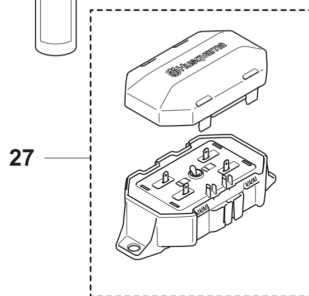

**AUTOMOWER 320 NERA
ACCESSORIES**

REF.	OMSCHRIJVING	OPMERKING	KIT
2	536664101 HUIS	Automower House	1
3	577469001 STICKER	Decal	1
4	586885802 DEKSEL	Kit	1
5	585324002 HENDEL	Handle	1
6	585324101 STANG	Rod	1
7	580511401 VEER	Spring	2
8	585341501 SCHANIERPEN	Hinge pin	2
9	585341601 BALK	Beam	1
10	575543314 SCREW	Screw	9
11	585324001 HENDEL	Handle	1
12	585323601 LUIK	Hatch	1
13	536797201 HUIS	Cover	1
14	597435801 SCREW	Screw kit	1
15	585323802 STEUN	Support	1
16	503226601 MOER 4-KANT	Square nut	1
17	585323801 STEUN	Support	1
18	535129303 SCHROEF IHANM	Screw	4
19	536849201 WHEEL KIT	Terrain kit	1
20	505132803 BORSTELSET	Wheel Brush refill kit	1
21	590855101 KIT	Maintenance and Cleaning kit	1
22	537645401 BEKABELING COMPL.	Service cable (USB)	1
23	598013102 BEKABELING COMPL.	Battery tester cable	1
24	593967901 SPRAY	Care and Shine Spray	1
25	580689502 PLAATJE	Warranty seal	1
26	529880501 KIT	FlexiFence	1
27	529459701 KIT	Automower Area Switch	1
28	599801701 DOOS	Connector protection box	1
29	586662313 GPS MODULE	Connect Module	1