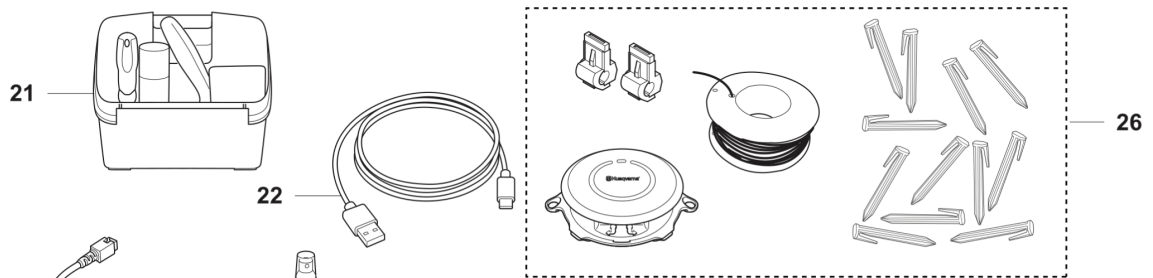

**AUTOMOWER 320 NERA
ACCESSORIES**

REF.	OMSCHRIJVING	OPMERKING	KIT
2	536664101 HUIS	Automower House	1
3	577469001 STICKER	Decal	1
4	586885802 DEKSEL	Kit	1
5	585324002 HENDEL	Handle	1
6	585324101 STANG	Rod	1
7	580511401 VEER	Spring	2
8	585341501 SCHANIERPEN	Hinge pin	2
9	585341601 BALK	Beam	1
10	575543314 SCREW	Screw	9
11	585324001 HENDEL	Handle	1
12	585323601 LUIK	Hatch	1
13	536797201 HUIS	Cover	1
14	597435801 SCREW	Screw kit	1
15	585323802 STEUN	Support	1
16	503226601 MOER 4-KANT	Square nut	1
17	585323801 STEUN	Support	1
18	535129303 SCHROEF IHANM	Screw	4
19	536849201 WHEEL KIT	Terrain kit	1
20	505132803 BORSTELSET	Wheel Brush refill kit	1
21	590855101 KIT	Maintenance and Cleaning kit	1
22	537645401 BEKABELING COMPL.	Service cable (USB)	1
23	598013102 BEKABELING COMPL.	Battery tester cable	1
24	593967901 SPRAY	Care and Shine Spray	1
25	580689502 PLAATJE	Warranty seal	1
26	529880501 KIT	FlexiFence	1
27	529459701 KIT	Automower Area Switch	1
28	599801701 DOOS	Connector protection box	1
29	586662313 GPS MODULE	Connect Module	1