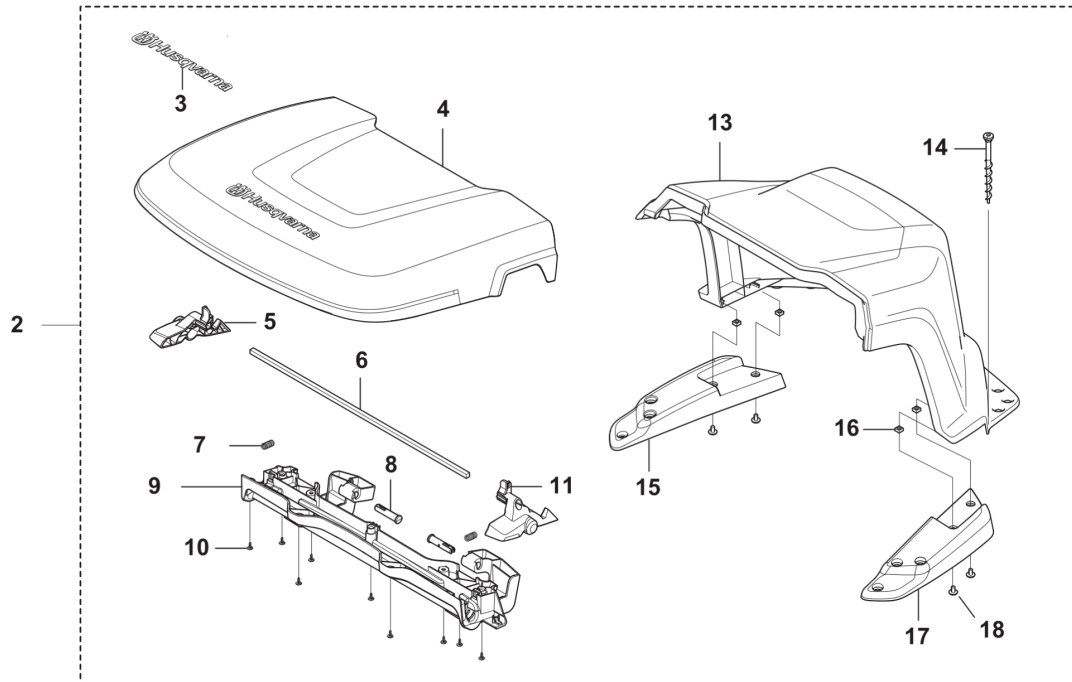

**AUTOMOWER 320 NERA
ACCESSORIES**

REF.	OMSCHRIJVING	OPMERKING	KIT
2	536664101 HUIS	Automower House	1
3	577469001 STICKER	Decal	1
4	586885802 DEKSEL	Kit	1
5	585324002 HENDEL	Handle	1
6	585324101 STANG	Rod	1
7	580511401 VEER	Spring	2
8	585341501 SCHANIERPEN	Hinge pin	2
9	585341601 BALK	Beam	1
10	575543314 SCREW	Screw	9
11	585324001 HENDEL	Handle	1
12	585323601 LUIK	Hatch	1
13	536797201 HUIS	Cover	1
14	597435801 SCREW	Screw kit	1
15	585323802 STEUN	Support	1
16	503226601 MOER 4-KANT	Square nut	1
17	585323801 STEUN	Support	1
18	535129303 SCHROEF IHANM	Screw	4
19	536849201 WHEEL KIT	Terrain kit	1
20	505132803 BORSTELSET	Wheel Brush refill kit	1
21	590855101 KIT	Maintenance and Cleaning kit	1
22	537645401 BEKABELING COMPL.	Service cable (USB)	1
23	598013102 BEKABELING COMPL.	Battery tester cable	1
24	593967901 SPRAY	Care and Shine Spray	1
25	580689502 PLAATJE	Warranty seal	1
26	529880501 KIT	FlexiFence	1
27	529459701 KIT	Automower Area Switch	1
28	599801701 DOOS	Connector protection box	1
29	586662313 GPS MODULE	Connect Module	1