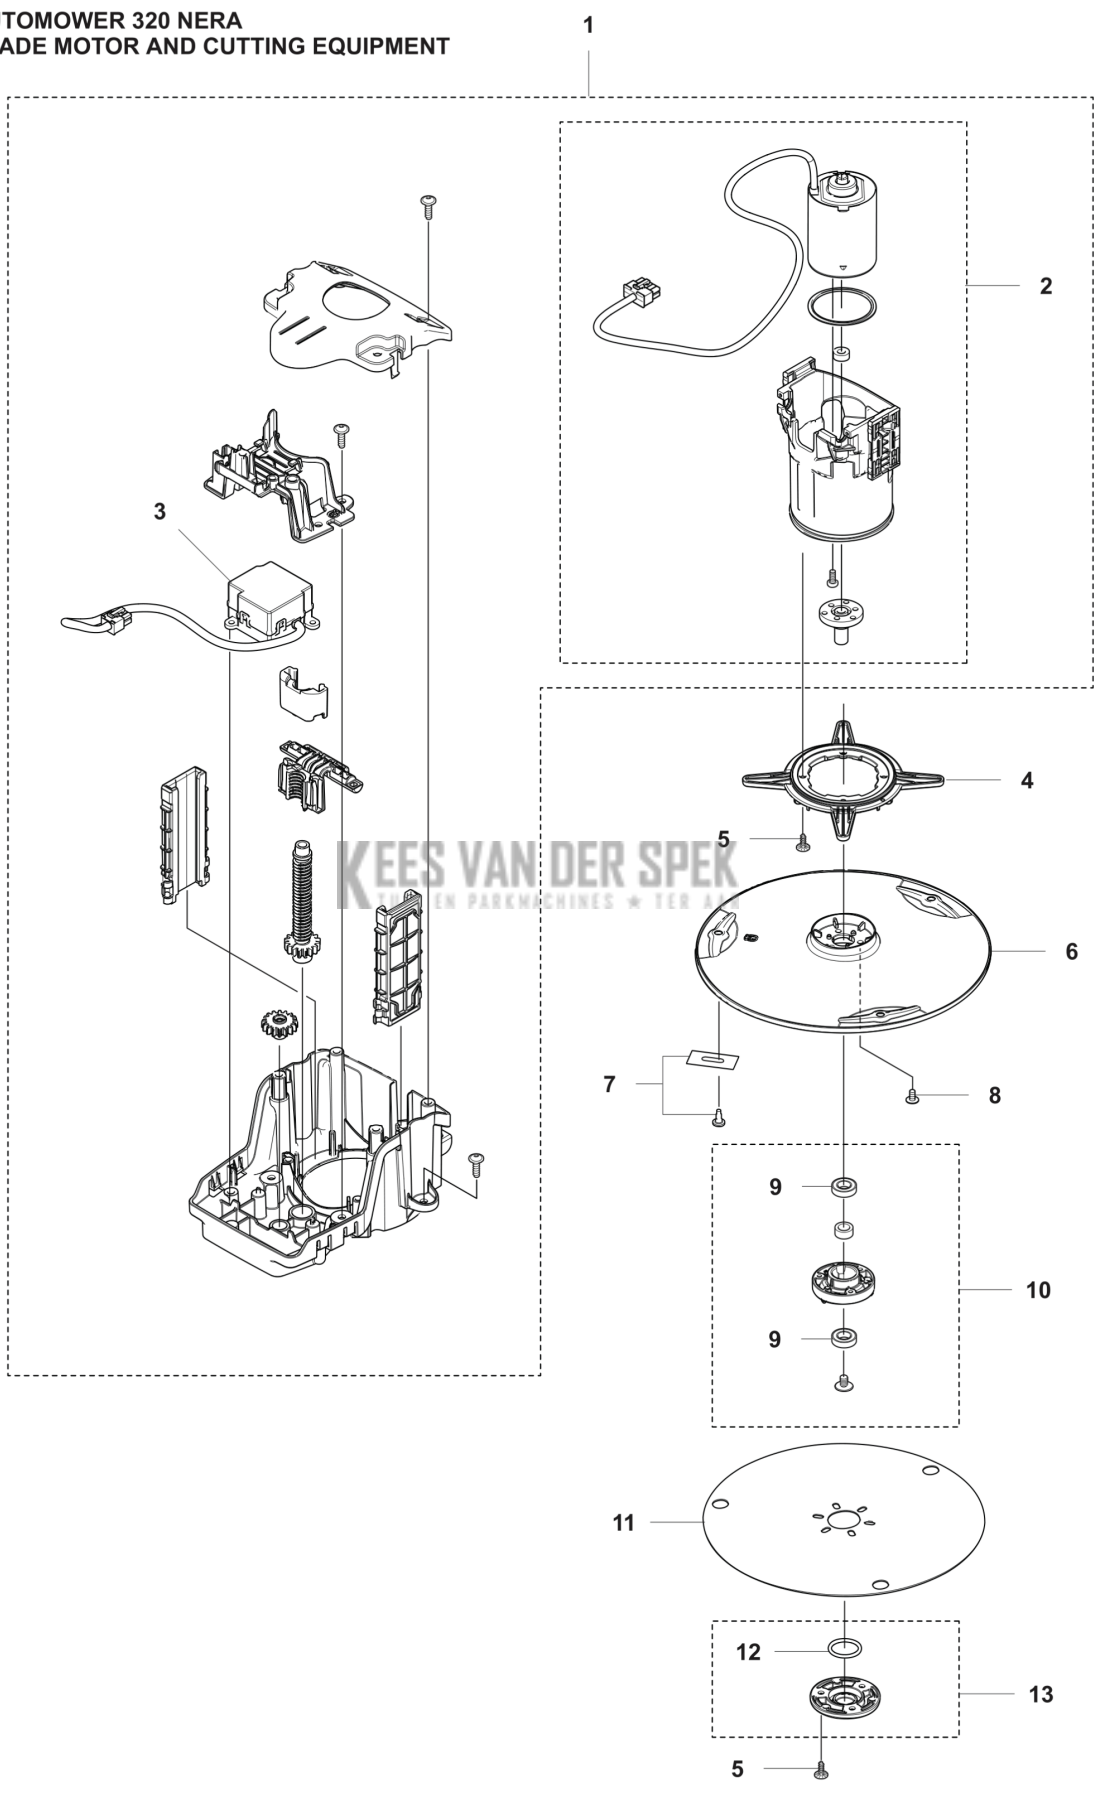

**AUTOMOWER 320 NERA
BLADE MOTOR AND CUTTING EQUIPMENT**

REF.	OMSCHRIJVING	OPMERKING	KIT
1	538876701 CUTTING MODULE	Cutting module	1
2	531260901 CUTTER MOTOR ASSY	Cutting motor	1
3	592735802 MOTOR	Cutting height adjustment motor	1
4	531279001 FRAME	Frame	1
5	575543314 SCREW	Screw	7
6	599674701 ZAAGSCHIJF	Blade disc	1
7	595084401 BLADE SET	(BLADE SET Automower® Endurance 6 pcs blister)	3
7	595084402 BLADE SET	(BLADE SET Automower® Endurance 45 pcs)	3
7	595084403 BLADE SET	(BLADE SET Automower® Endurance 300 pcs)	3
7	599805302 BLADE SET	(BLADE SET Enhance HSS Blades 300 pcs)	3
7	599805301 BLADE SET	(BLADE SET Enhance HSS Blades 45 pcs)	3
7	599805201 BLADE SET	(BLADE SET Automower® Endurance HSS 6 pcs blister)	3
7	599805202 BLADE SET	(BLADE SET Automower® Endurance HSS 45 pcs)	3
7	599805203 BLADE SET	(BLADE SET Automower® Endurance HSS 300 pcs)	3
8	590508701 SCREW	Screw	1
9	535075703 KOGELLAGER	Ball bearing	2
9	593080801 KOGELLAGER	Ball bearing. Tube 50pcs	1
10	588421702 LAGERHUIS COMPL	Bearing housing assy	1
11	598794901 GLIJ PLAAT	Skid plate	1
12	585297501 O-RING	O-ring	1
13	587449601 DEKSELSET	Bearing cover	1