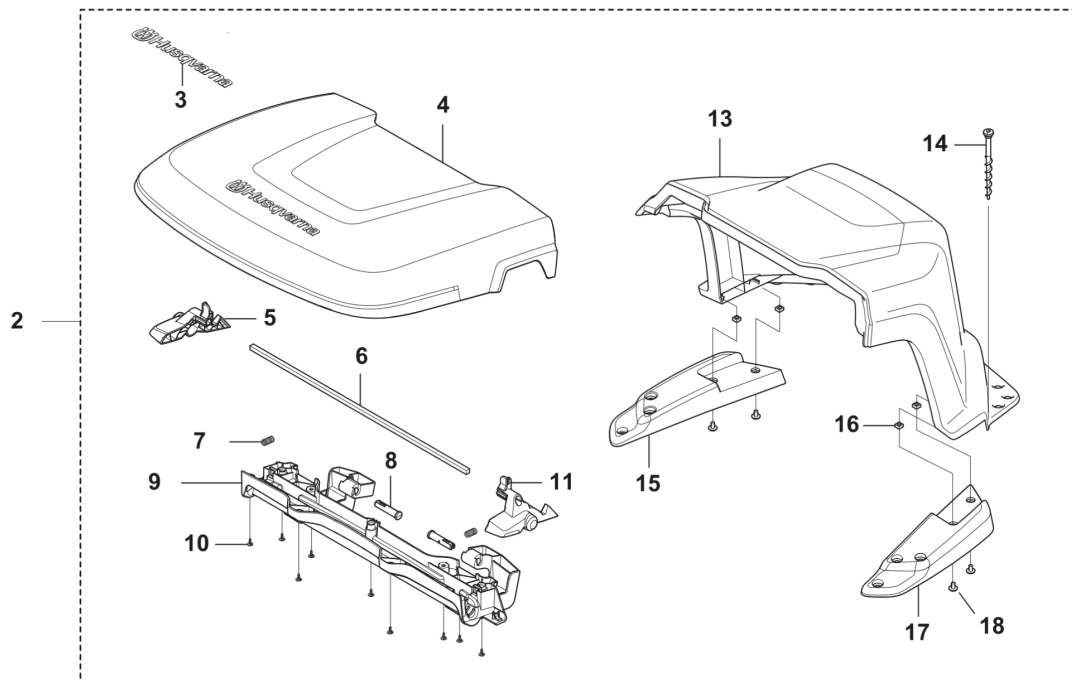

**AUTOMOWER 430X NERA
ACCESSORIES**

REF.	OMSCHRIJVING	OPMERKING	KIT
2	536664101 HUIS	Automower House	1
3	577469001 STICKER	Decal	1
4	586885802 DEKSEL	Lid	1
5	585324002 HENDEL	Handle	1
6	585324101 STANG	Rod	1
7	580511401 VEER	Spring	2
8	585341501 SCHANIERPEN	Hinge pin	2
9	585341601 BALK	Beam	1
10	575543314 SCREW	Screw	9
11	585324001 HENDEL	Handle	1
12	585323601 LUIK	Hatch	1
13	536797201 HUIS	Cover	1
14	597435801 SCREW	Screw kit	1
15	585323802 STEUN	Support	1
16	503226601 MOER 4-KANT	Square nut	1
17	585323801 STEUN	Support	1
18	535129303 SCHROEF IHANM	Screw	4
19	536849201 WHEEL KIT	Terrain kit	1
20	505132803 BORSTELSET	Wheel Brush refill kit	1
21	590855101 KIT	Maintenance and Cleaning kit	1
22	537645401 BEKABELING COMPL.	Service cable (USB)	1
23	598013102 BEKABELING COMPL.	Battery tester cable	1
24	593967901 SPRAY	Care and Shine Spray	1
25	580689502 PLAATJE	Warranty seal	1
26	529880501 KIT	FlexiFence	1
27	529459701 KIT	KIT Automower Area Switch	1
28	599801701 DOOS	Connector protection box	1