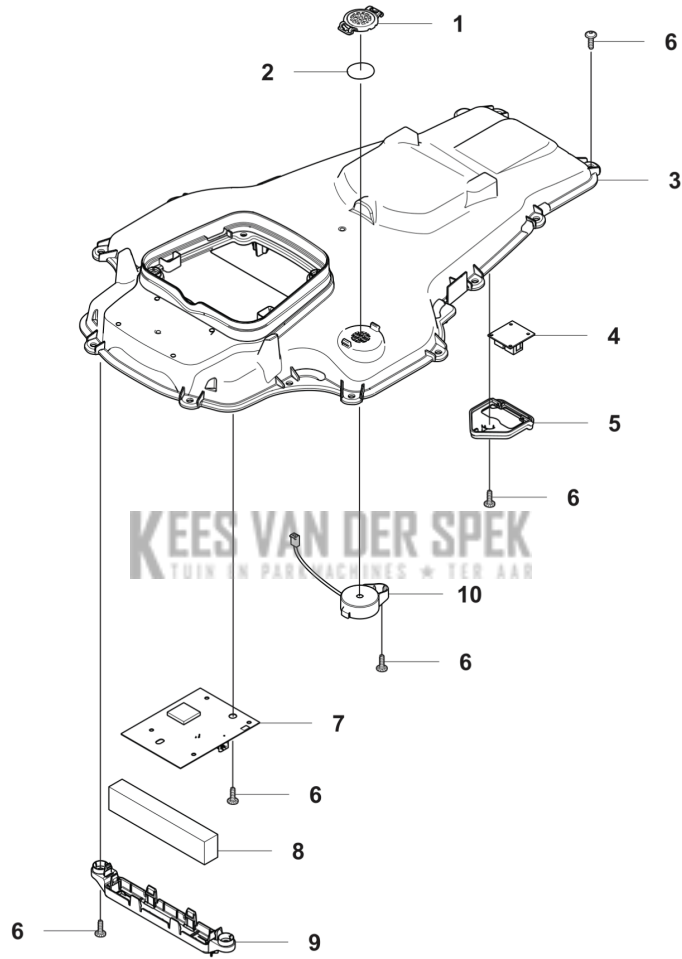

AUTOMOWER 430X NERA
CHASSIS UPPER

REF.	OMSCHRIJVING	OPMERKING	KIT
1	586038902 DEKSEL	Cover air filter	1
2	577753701 FILTER	Air Filter	1
3	599909801 CHASSIS	Chassis Upper	1
4	591125501 PRINTPLAAT COMPL.	Magnetic Sensor Circuit Board	1
5	535563901 HOUDER	Holder Magnetic Sensor Circuit Board	1
6	574450101 SCHROEF ITXPANT	Screw	20
7	586662313 GPS MODULE	Communication circuit board, CBT5	1
8	598503602 GEWICHT	Weight	1
9	531352801 HOUDER	Weight holder	1
10	531351801 BEKABELING COMPL.	Buzzer	1