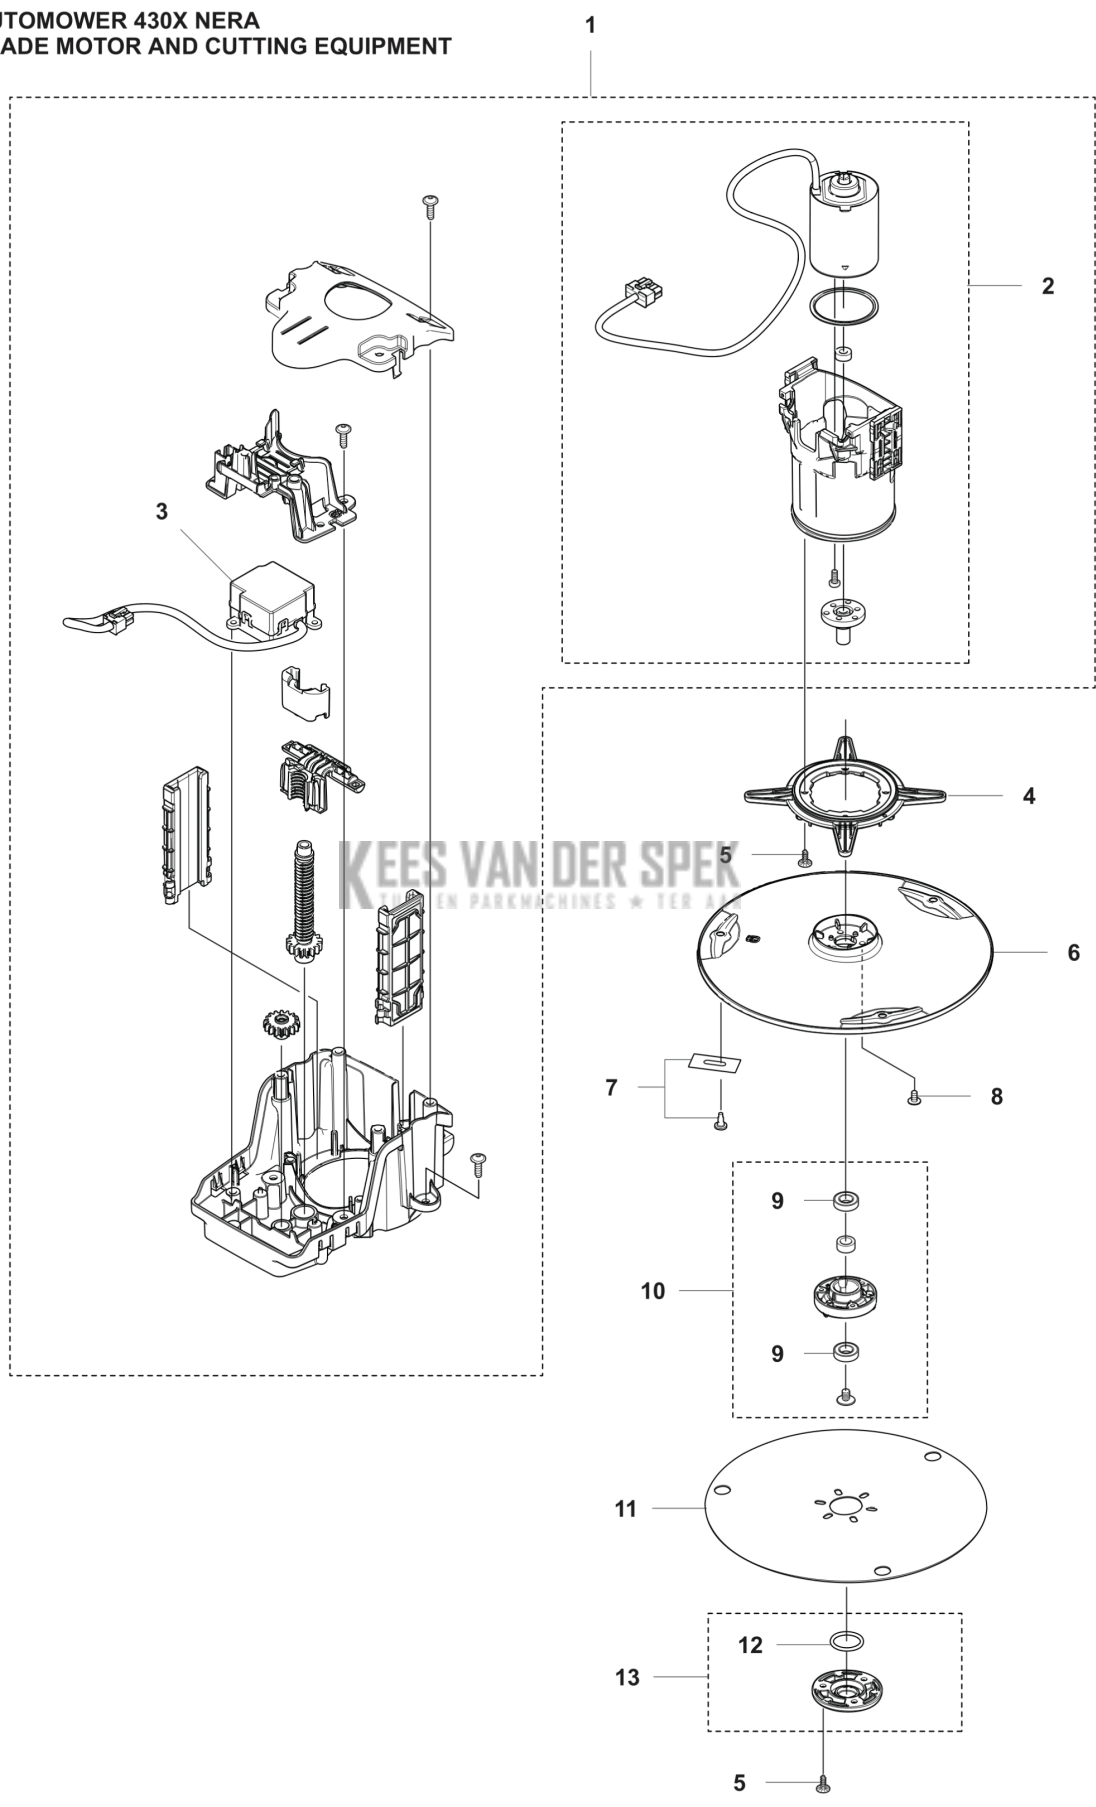

**AUTOMOWER 430X NERA
BLADE MOTOR AND CUTTING EQUIPMENT**

REF.	OMSCHRIJVING	OPMERKING	KIT
1	538876701 CUTTING MODULE	Cutting module	1
2	531260901 CUTTER MOTOR ASSY	Cutting motor	1
3	592735802 MOTOR	Cutting height adjustment motor	1
4	531279001 FRAME	Frame	1
5	575543314 SCREW	Screw	7
6	599674701 ZAAGSCHIJF	Blade disc	1
7	595084401 BLADE SET	(BLADE SET Automower® Endurance 6 pcs blister)	3
7	595084402 BLADE SET	(BLADE SET Automower® Endurance 45 pcs)	3
7	595084403 BLADE SET	(BLADE SET Automower® Endurance 300 pcs)	3
7	599805302 BLADE SET	(BLADE SET Enhance HSS Blades 300 pcs)	3
7	599805301 BLADE SET	(BLADE SET Enhance HSS Blades 45 pcs)	3
7	599805201 BLADE SET	(BLADE SET Automower® Endurance HSS 6 pcs blister)	3
7	599805202 BLADE SET	(BLADE SET Automower® Endurance HSS 45 pcs)	3
7	599805203 BLADE SET	(BLADE SET Automower® Endurance HSS 300 pcs)	3
8	590508701 SCREW	Screw	1
9	535075703 KOGELLAGER	Ball bearing	2
9	593080801 KOGELLAGER	Ball bearing. Tube 50pcs	1
10	588421702 LAGERHUIS COMPL	Bearing housing assy	1
11	598794901 GLIJ PLAAT	Skid plate	1
12	585297501 O-RING	O-ring	1
13	587449601 DEKSELSET	Bearing cover	1