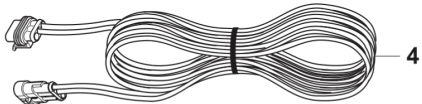

REF.	OMSCHRIJVING	OPMERKING	KIT	
1	599662601	MOTOR UNIT	Power unit EU	1
1	599662602	MOTOR UNIT	Power unit UK	1
1	599662603	MOTOR UNIT	Power unit CH	1
1	599662605	MOTOR UNIT	Power unit AU, NZ	1
2	579825103	KABEL COMPL.	Low Voltage Cable 3 m	1
3	579825104	KABEL COMPL.	Low Voltage Cable 5 m	1
4	579825101	KABEL COMPL.	Low Voltage Cable 20 m	1
4	579825102	KABEL COMPL.	Low Voltage Cable 10 m	1
5	967972101	INSTALLATION KIT	S Wire 150 m, Staples 300 pc, Connectors 3 pcs, Couplers 5 pcs	1
5	967972201	INSTALLATION KIT	M Wire 250 m, Staples 400 pc, Connectors 3 pcs, Couplers 5 pcs	1
5	967972301	INSTALLATION KIT	L Wire 400 m, Staples 600 pc, Connectors 5 pcs, Couplers 5 pcs	1
6	535129002	VERBINDER	Loop Wire Connector, Blister Pack 100 pcs	1
6	577864801	VERBINDER	Loop Wire Connector	1
7	501980203	KOPPELSTUK	Coupler, 100 pcs	1
7	577864701	KOPPELSTUK	Coupler	1
8	577864201	NIET	100 pcs	1
9	597237802	KABEL	Wire, 50m	1
10	597237801	KABEL	Wire, 150m	1
11	580662006	KABEL	Wire, 250m	1
12	593297702	KABEL	Wire, 300m	1
12	522914102	KABEL	Wire, 500m	1
12	580662009	KABEL	Wire, 800m	1
15	597539501	KIT	Boundary wire repair kit	1
16	595084401	BLADE SET	Endurance Blade, 6 pcs	1
16	595084402	BLADE SET	Endurance Blade, 45 pcs	1
16	595084403	BLADE SET	Endurance Blade, 300 pcs	1
17	599805201	BLADE SET	Endurance HSS Blades 6 pcs	1
17	599805202	BLADE SET	Endurance HSS Blades 45 pcs	1
17	599805203	BLADE SET	Endurance HSS Blades 300 pcs	1
18	577606604	BLADE SET	Blades 300 pcs incl. Screws	1
18	577864603	BLADE SET	Blades 9 pcs incl. Screws	1
18	577606505	BLADE SET	Blades 45 pcs incl. Screws	1
18	599805302	BLADE SET	Blades 300 pcs	1
18	599805301	BLADE SET	Blades 45 pcs	1
19	970663401	EPOS MODULE	EPOS Plug-in kit, EU	1
19	970663403	EPOS MODULE	EPOS Plug-in kit, GB,IE	1
19	970663404	EPOS MODULE	EPOS Plug-in kit, CH	1
19	970663406	EPOS MODULE	EPOS Plug-in kit, NZ	1
19	970663407	EPOS MODULE	EPOS Plug-in kit, AU	1
20	535545301	EPOS MODULE	EPOS Plug-in, EU, GB, IE, CH	1
20	535545302	EPOS MODULE	EPOS Plug-in, AU	1
20	535545303	EPOS MODULE	EPOS Plug-in, NZ	1
21	970468201	REFERENCE STATION	Reference station, EU	1
21	970468203	REFERENCE STATION	Reference station, GB,IE	1
21	970468204	REFERENCE STATION	Reference station, CH	1
21	970468206	REFERENCE STATION	Reference station, NZ	1
21	970468207	REFERENCE STATION	Reference station, AU	1
22	597435801	SCREW	Anchor screws, 6pcs	1