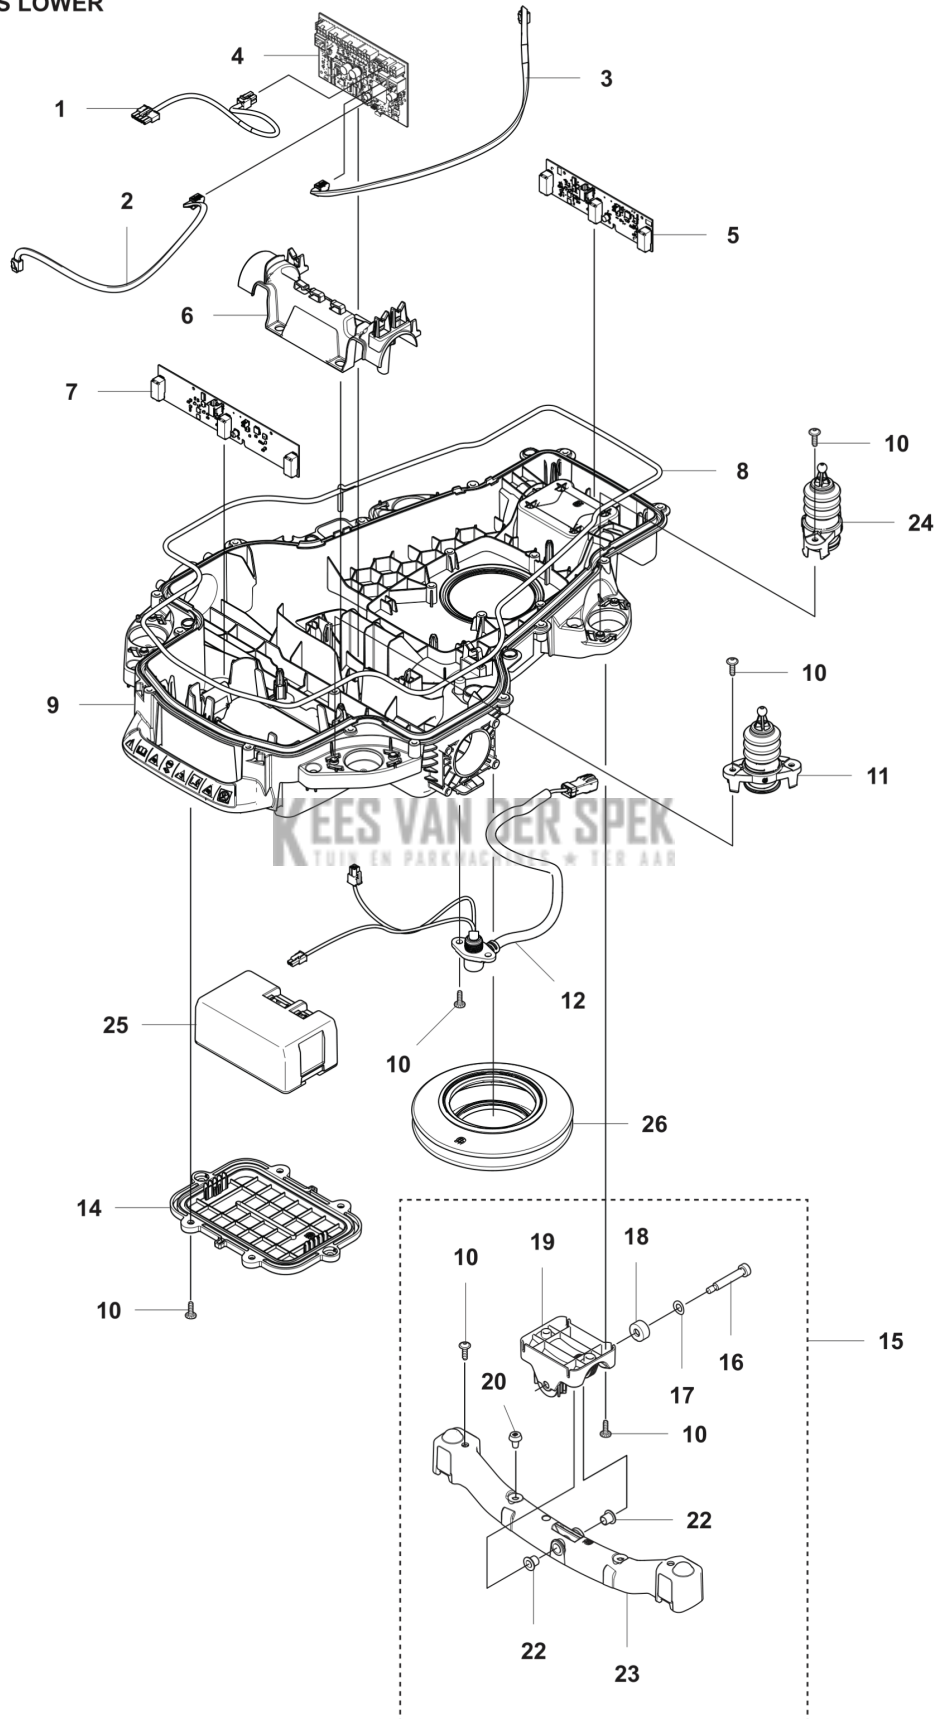

**AUTOMOWER 430X NERA
CHASSIS LOWER**

REF.	OMSCHRIJVING	OPMERKING	KIT
1	535280503 BEKABELING COMPL.	Wiring Assy Battery	1
2	536253909 BEKABELING COMPL.	Wiring Assy Loop rear	1
3	536253904 BEKABELING COMPL.	Wiring Assy Loop front	1
4	591125601 PRINTPLAAT COMPL.	Motor control circuit board	1
5	591125703 PRINTPLAAT COMPL.	Loop sensor circuit board front	1
6	531226601 BEVESTIGING	Cable holder	1
7	591125704 PRINTPLAAT COMPL.	Loop sensor circuit board rear	1
8	574874720 AFDICHTINGSSTRIP	Sealing Strip	1
9	599910101 CHASSIS	Chassis lower	1
10	574450101 SCHROEF ITPANT	Screw	27
11	531281301 JOYSTICK ASSY	Joystick Rear Collision	2
12	531189501 BEKABELING COMPL.	Main Cable	1
14	599987301 DEKSEL	Battery Cover	1
15	535279801 SHAFT SYSTEM	Shaft assy	1
16	536389301 SCREW	Screw	1
17	536260001 RING	Washer	1
18	531260501 BUSHING	Bushing	1
19	599910301 BEVESTIGING	Bracket	1
20	535293701 DEMPER	Damper	2
22	535293801 BUSHING	Bushing	2
23	599910201 BALK	Pivoting shaft	1
24	531281201 JOYSTICK ASSY	Joystick Front Lift & Collision	1
25	593247101 ACCU	Battery	1
26	599318301 BALG	Bellow	1