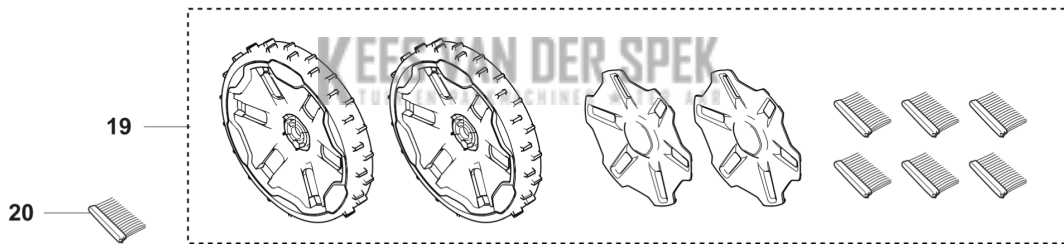

**AUTOMOWER 430X NERA
ACCESSORIES**

REF.	OMSCHRIJVING	OPMERKING	KIT
2	536664101 HUIS	Automower House	1
3	577469001 STICKER	Decal	1
4	586885802 DEKSEL	Lid	1
5	585324002 HENDEL	Handle	1
6	585324101 STANG	Rod	1
7	580511401 VEER	Spring	2
8	585341501 SCHANIERPEN	Hinge pin	2
9	585341601 BALK	Beam	1
10	575543314 SCREW	Screw	9
11	585324001 HENDEL	Handle	1
12	585323601 LUIK	Hatch	1
13	536797201 HUIS	Cover	1
14	597435801 SCREW	Screw kit	1
15	585323802 STEUN	Support	1
16	503226601 MOER 4-KANT	Square nut	1
17	585323801 STEUN	Support	1
18	535129303 SCHROEF IHANM	Screw	4
19	536849201 WHEEL KIT	Terrain kit	1
20	505132803 BORSTELSET	Wheel Brush refill kit	1
21	590855101 KIT	Maintenance and Cleaning kit	1
22	537645401 BEKABELING COMPL.	Service cable (USB)	1
23	598013102 BEKABELING COMPL.	Battery tester cable	1
24	593967901 SPRAY	Care and Shine Spray	1
25	580689502 PLAATJE	Warranty seal	1
26	529880501 KIT	FlexiFence	1
27	529459701 KIT	KIT Automower Area Switch	1
28	599801701 DOOS	Connector protection box	1