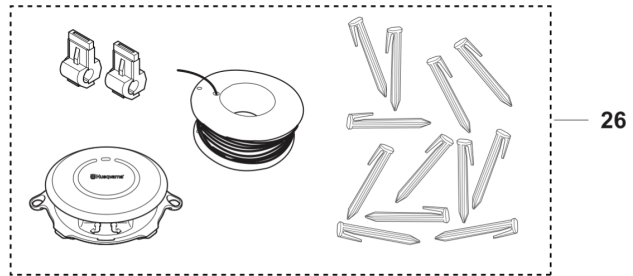

**AUTOMOWER 430X NERA
ACCESSORIES**

REF.	OMSCHRIJVING	OPMERKING	KIT
2	536664101 HUIS	Automower House	1
3	577469001 STICKER	Decal	1
4	586885802 DEKSEL	Lid	1
5	585324002 HENDEL	Handle	1
6	585324101 STANG	Rod	1
7	580511401 VEER	Spring	2
8	585341501 SCHANIERPEN	Hinge pin	2
9	585341601 BALK	Beam	1
10	575543314 SCREW	Screw	9
11	585324001 HENDEL	Handle	1
12	585323601 LUIK	Hatch	1
13	536797201 HUIS	Cover	1
14	597435801 SCREW	Screw kit	1
15	585323802 STEUN	Support	1
16	503226601 MOER 4-KANT	Square nut	1
17	585323801 STEUN	Support	1
18	535129303 SCHROEF IHANM	Screw	4
19	536849201 WHEEL KIT	Terrain kit	1
20	505132803 BORSTELSET	Wheel Brush refill kit	1
21	590855101 KIT	Maintenance and Cleaning kit	1
22	537645401 BEKABELING COMPL.	Service cable (USB)	1
23	598013102 BEKABELING COMPL.	Battery tester cable	1
24	593967901 SPRAY	Care and Shine Spray	1
25	580689502 PLAATJE	Warranty seal	1
26	529880501 KIT	FlexiFence	1
27	529459701 KIT	KIT Automower Area Switch	1
28	599801701 DOOS	Connector protection box	1