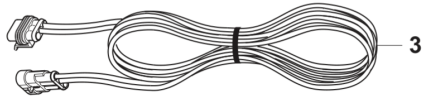

REF.	OMSCHRIJVING	OPMERKING	KIT	
1	599662601	MOTOR UNIT	Power unit EU	1
1	599662602	MOTOR UNIT	Power unit UK	1
1	599662603	MOTOR UNIT	Power unit CH	1
1	599662605	MOTOR UNIT	Power unit AU, NZ	1
2	579825103	KABEL COMPL.	Low Voltage Cable 3 m	1
3	579825104	KABEL COMPL.	Low Voltage Cable 5 m	1
4	579825101	KABEL COMPL.	Low Voltage Cable 20 m	1
4	579825102	KABEL COMPL.	Low Voltage Cable 10 m	1
5	967972101	INSTALLATION KIT	S Wire 150 m, Staples 300 pc, Connectors 3 pcs, Couplers 5 pcs	1
5	967972201	INSTALLATION KIT	M Wire 250 m, Staples 400 pc, Connectors 3 pcs, Couplers 5 pcs	1
5	967972301	INSTALLATION KIT	L Wire 400 m, Staples 600 pc, Connectors 5 pcs, Couplers 5 pcs	1
6	535129002	VERBINDER	Loop Wire Connector, Blister Pack 100 pcs	1
6	577864801	VERBINDER	Loop Wire Connector	1
7	501980203	KOPPELSTUK	Coupler, 100 pcs	1
7	577864701	KOPPELSTUK	Coupler	1
8	577864201	NIET	100 pcs	1
9	597237802	KABEL	Wire, 50m	1
10	597237801	KABEL	Wire, 150m	1
11	580662006	KABEL	Wire, 250m	1
12	593297702	KABEL	Wire, 300m	1
12	522914102	KABEL	Wire, 500m	1
12	580662009	KABEL	Wire, 800m	1
15	597539501	KIT	Boundary wire repair kit	1
16	595084401	BLADE SET	Endurance Blade, 6 pcs	1
16	595084402	BLADE SET	Endurance Blade, 45 pcs	1
16	595084403	BLADE SET	Endurance Blade, 300 pcs	1
17	599805201	BLADE SET	Endurance HSS Blades 6 pcs	1
17	599805202	BLADE SET	Endurance HSS Blades 45 pcs	1
17	599805203	BLADE SET	Endurance HSS Blades 300 pcs	1
18	577606604	BLADE SET	Blades 300 pcs incl. Screws	1
18	577864603	BLADE SET	Blades 9 pcs incl. Screws	1
18	577606505	BLADE SET	Blades 45 pcs incl. Screws	1
18	599805302	BLADE SET	Blades 300 pcs	1
18	599805301	BLADE SET	Blades 45 pcs	1
19	970663401	EPOS MODULE	EPOS Plug-in kit, EU	1
19	970663403	EPOS MODULE	EPOS Plug-in kit, GB,IE	1
19	970663404	EPOS MODULE	EPOS Plug-in kit, CH	1
19	970663406	EPOS MODULE	EPOS Plug-in kit, NZ	1
19	970663407	EPOS MODULE	EPOS Plug-in kit, AU	1
20	535545301	EPOS MODULE	EPOS Plug-in, EU, GB, IE, CH	1
20	535545302	EPOS MODULE	EPOS Plug-in, AU	1
20	535545303	EPOS MODULE	EPOS Plug-in, NZ	1
21	970468201	REFERENCE STATION	Reference station, EU	1
21	970468203	REFERENCE STATION	Reference station, GB,IE	1
21	970468204	REFERENCE STATION	Reference station, CH	1
21	970468206	REFERENCE STATION	Reference station, NZ	1
21	970468207	REFERENCE STATION	Reference station, AU	1
22	597435801	SCREW	Anchor screws, 6pcs	1