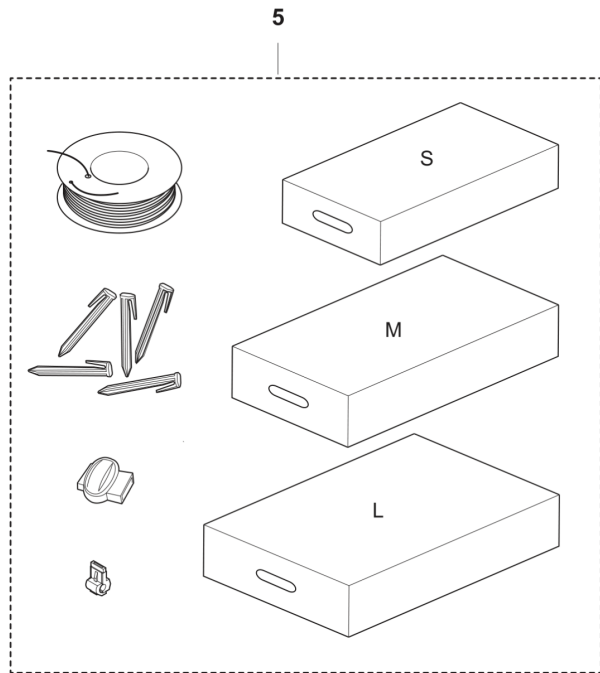

REF.	OMSCHRIJVING	OPMERKING	KIT	
1	599662601	MOTOR UNIT	Power unit EU	1
1	599662602	MOTOR UNIT	Power unit UK	1
1	599662603	MOTOR UNIT	Power unit CH	1
1	599662605	MOTOR UNIT	Power unit AU, NZ	1
2	579825103	KABEL COMPL.	Low Voltage Cable 3 m	1
3	579825104	KABEL COMPL.	Low Voltage Cable 5 m	1
4	579825101	KABEL COMPL.	Low Voltage Cable 20 m	1
4	579825102	KABEL COMPL.	Low Voltage Cable 10 m	1
5	967972101	INSTALLATION KIT	S Wire 150 m, Staples 300 pc, Connectors 3 pcs, Couplers 5 pcs	1
5	967972201	INSTALLATION KIT	M Wire 250 m, Staples 400 pc, Connectors 3 pcs, Couplers 5 pcs	1
5	967972301	INSTALLATION KIT	L Wire 400 m, Staples 600 pc, Connectors 5 pcs, Couplers 5 pcs	1
6	535129002	VERBINDER	Loop Wire Connector, Blister Pack 100 pcs	1
6	577864801	VERBINDER	Loop Wire Connector	1
7	501980203	KOPPELSTUK	Coupler, 100 pcs	1
7	577864701	KOPPELSTUK	Coupler	1
8	577864201	NIET	100 pcs	1
9	597237802	KABEL	Wire, 50m	1
10	597237801	KABEL	Wire, 150m	1
11	580662006	KABEL	Wire, 250m	1
12	593297702	KABEL	Wire, 300m	1
12	522914102	KABEL	Wire, 500m	1
12	580662009	KABEL	Wire, 800m	1
15	597539501	KIT	Boundary wire repair kit	1
16	595084401	BLADE SET	Endurance Blade, 6 pcs	1
16	595084402	BLADE SET	Endurance Blade, 45 pcs	1
16	595084403	BLADE SET	Endurance Blade, 300 pcs	1
17	599805201	BLADE SET	Endurance HSS Blades 6 pcs	1
17	599805202	BLADE SET	Endurance HSS Blades 45 pcs	1
17	599805203	BLADE SET	Endurance HSS Blades 300 pcs	1
18	577606604	BLADE SET	Blades 300 pcs incl. Screws	1
18	577864603	BLADE SET	Blades 9 pcs incl. Screws	1
18	577606505	BLADE SET	Blades 45 pcs incl. Screws	1
18	599805302	BLADE SET	Blades 300 pcs	1
18	599805301	BLADE SET	Blades 45 pcs	1
19	970663401	EPOS MODULE	EPOS Plug-in kit, EU	1
19	970663403	EPOS MODULE	EPOS Plug-in kit, GB,IE	1
19	970663404	EPOS MODULE	EPOS Plug-in kit, CH	1
19	970663406	EPOS MODULE	EPOS Plug-in kit, NZ	1
19	970663407	EPOS MODULE	EPOS Plug-in kit, AU	1
20	535545301	EPOS MODULE	EPOS Plug-in, EU, GB, IE, CH	1
20	535545302	EPOS MODULE	EPOS Plug-in, AU	1
20	535545303	EPOS MODULE	EPOS Plug-in, NZ	1
21	970468201	REFERENCE STATION	Reference station, EU	1
21	970468203	REFERENCE STATION	Reference station, GB,IE	1
21	970468204	REFERENCE STATION	Reference station, CH	1
21	970468206	REFERENCE STATION	Reference station, NZ	1
21	970468207	REFERENCE STATION	Reference station, AU	1
22	597435801	SCREW	Anchor screws, 6pcs	1