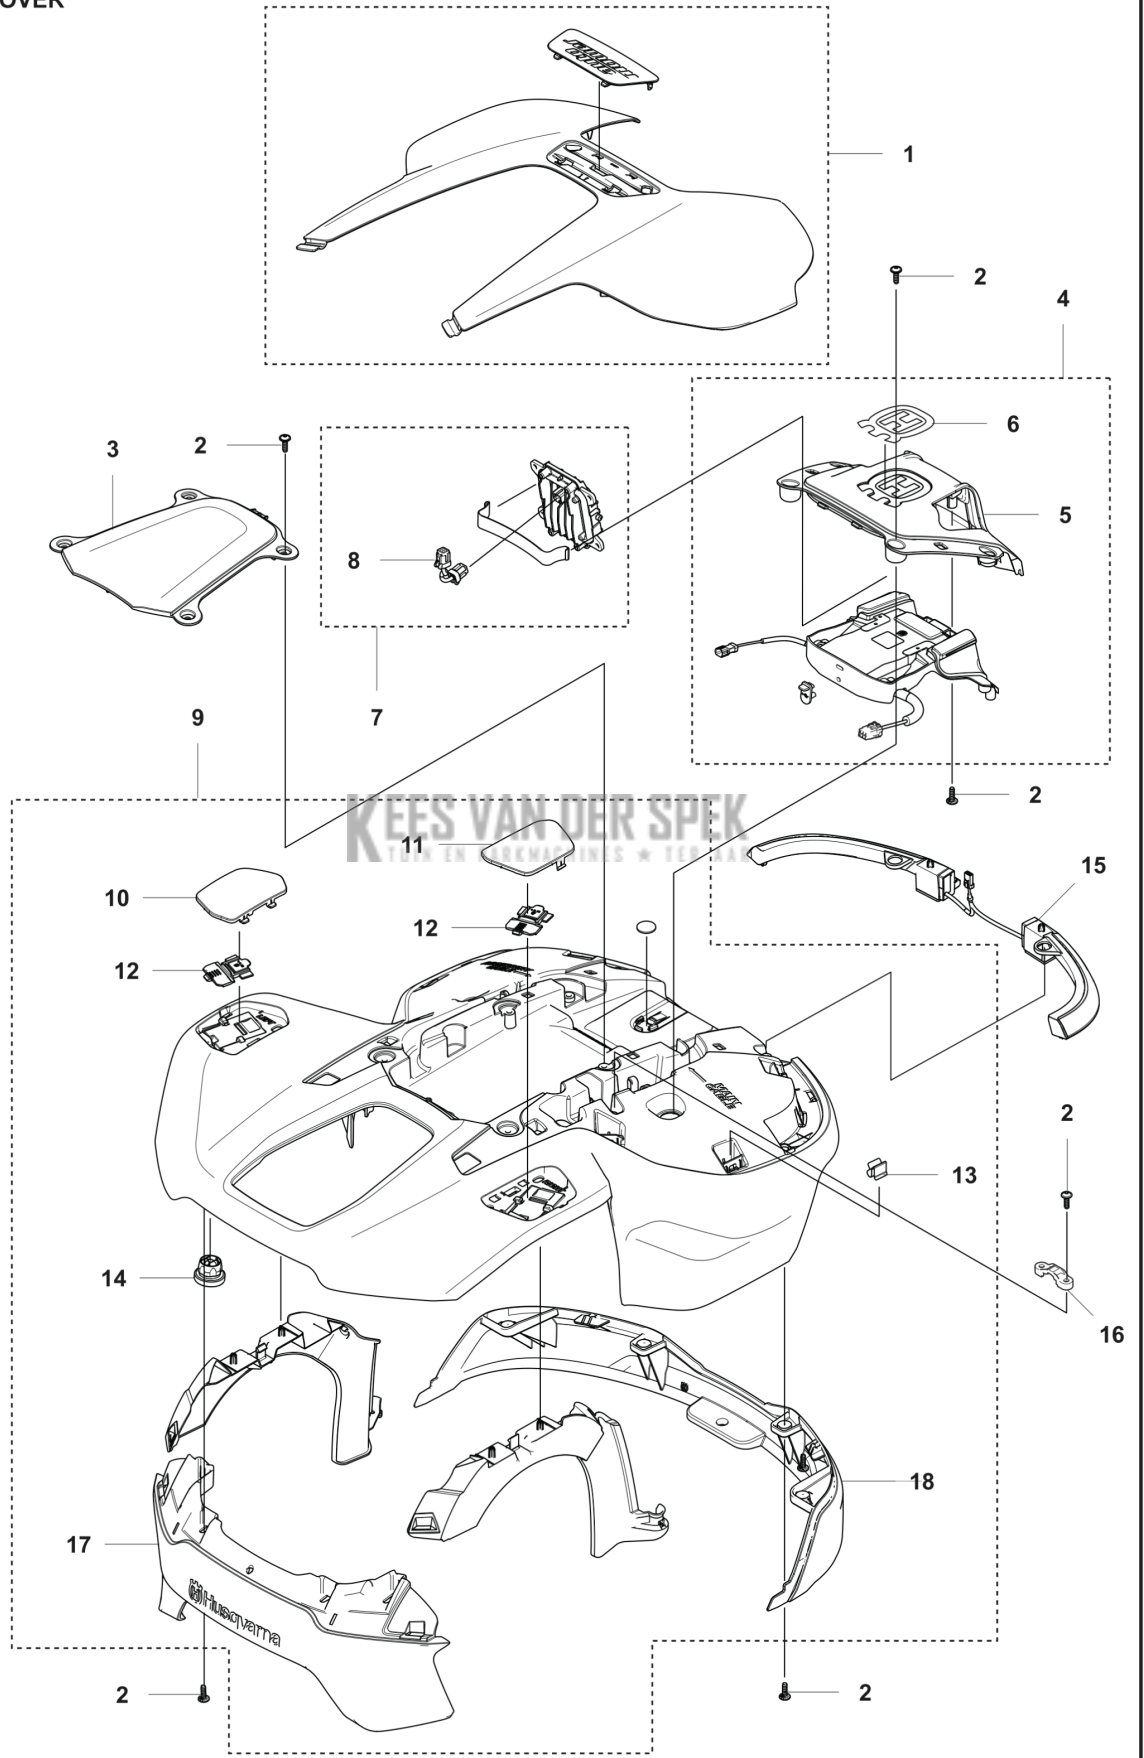

# LIJST VAN RESERVE-ONDERDELEN

**AUTOMOWER 450X NERA  
COVER**

REF.	OMSCHRIJVING	OPMERKING	KIT
1	538875403 DEKSELSET	Top Cover kit 450X	1
2	574450101 SCHROEF ITXPANT	Screw	26
3	531257301 PANEEL	Cover	1
4	538876202 DEKSELSET	Nose Module kit	1
5	531257701 HUIS	Housing	1
6	587423502 STICKER	Husqvarna Crown	1
7	538876301 SENSOR ASSY	Radar kit	1
8	531407201 BEKABELING COMPL.	Radar cable	1
9	538876402 BODY KIT	Body kit	1
10	531256801 DEKSEL	Cover Wheel brush Left	1
11	531256901 DEKSEL	Cover Wheel brush Right	1
12	591494601 HOUDER	Holder Wheel brush	2
13	593778401 KLEM	Clip	6
14	580526801 KAP	Snap locking	4
15	531189901 BEKABELING COMPL.	LED lights	1
16	593355202 KLEM	Clamp	1
17	531256501 BUMPER	Rear bumper	1
18	531256401 BUMPER	Front bumper	1