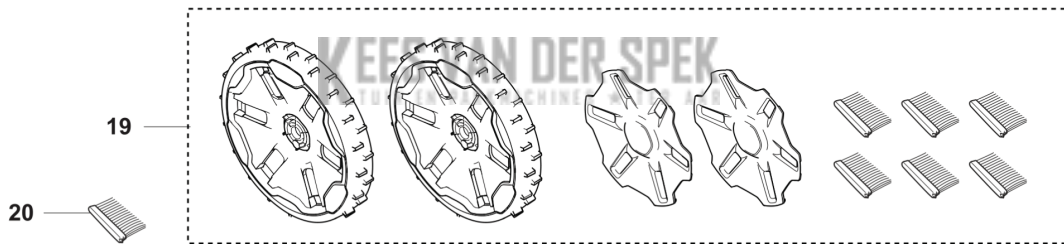

**AUTOMOWER 450X NERA
ACCESSORIES**

REF.	OMSCHRIJVING	OPMERKING	KIT
2	536664101 HUIS	Automower House	1
3	577469001 STICKER	Decal	1
4	586885802 DEKSEL	Lid	1
5	585324002 HENDEL	Handle	1
6	585324101 STANG	Rod	1
7	580511401 VEER	Spring	2
8	585341501 SCHANIERPEN	Hinge pin	2
9	585341601 BALK	Beam	1
10	575543314 SCREW	Screw	9
11	585324001 HENDEL	Handle	1
12	585323601 LUIK	Hatch	1
13	536797201 HUIS	Cover	1
14	597435801 SCREW	Screw	1
15	585323802 STEUN	Support	1
16	503226601 MOER 4-KANT	Square nut	1
17	585323801 STEUN	Support	1
18	535129303 SCHROEF IHANM	Screw	4
19	536849201 WHEEL KIT	Terrain kit	1
20	505132803 BORSTELSET	Wheel Brush refill kit	1
21	590855101 KIT	Maintenance and Cleaning kit	1
22	537645401 BEKABELING COMPL.	Service cable (USB)	1
23	598013101 BEKABELING COMPL.	Battery tester cable	1
24	593967901 SPRAY	SPRAY Care and Shine Spray	1
25	580689502 PLAATJE	Warranty seal	1
26	529880501 KIT	FlexiFence	1
27	529459701 KIT	Automower Area Switch	1
28	599801701 DOOS	Connector protection box	1