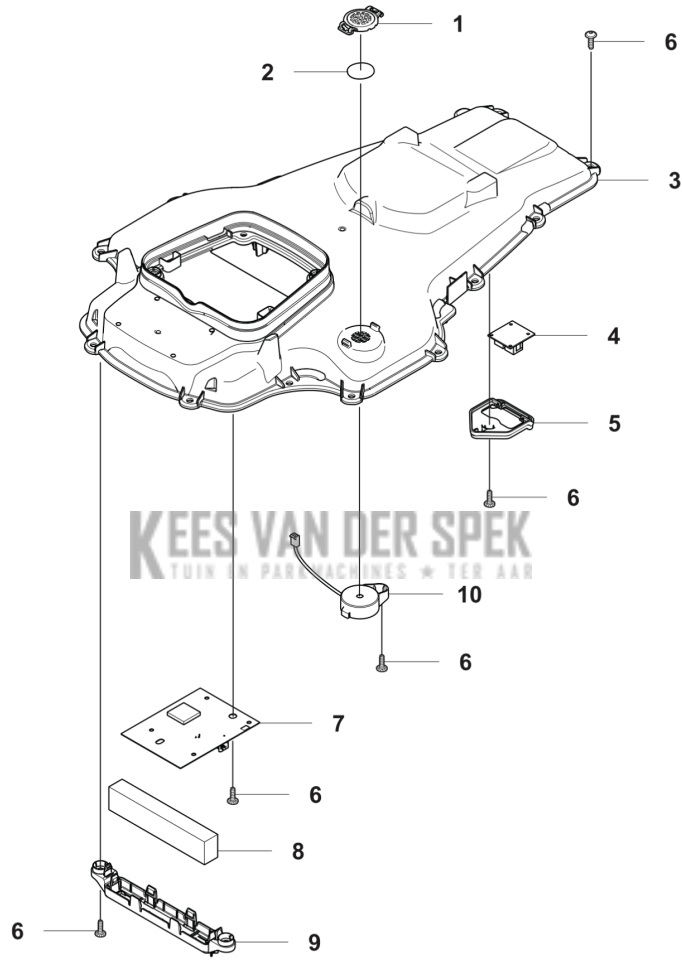

AUTOMOWER 450X NERA
CHASSIS UPPER

REF.	OMSCHRIJVING	OPMERKING	KIT
1	586038902 DEKSEL	Cover air filter	1
2	577753701 FILTER	Air Filter	1
3	599909801 CHASSIS	Chassis Upper	1
4	591125501 PRINTPLAAT COMPL.	Magnetic Sensor Circuit Board	1
5	535563901 HOUDER	Holder Magnetic Sensor Circuit Board	1
6	574450101 SCHROEF ITXPANT	Screw	20
7	586662313 GPS MODULE	Communication circuit board, CBT5	1
8	598503602 GEWICHT	Weight	1
9	531352801 HOUDER	Weight holder	1
10	531351801 BEKABELING COMPL.	Buzzer	1