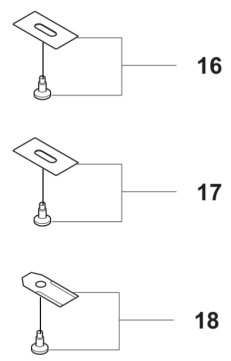

**AUTOMOWER 450X NERA
INSTALLATION ACCESSORIES**

REF.	OMSCHRIJVING	OPMERKING	KIT	
1	599662701	MOTOR UNIT	Power Unit EU	1
1	599662702	MOTOR UNIT	Power Unit UK	1
1	599662703	MOTOR UNIT	Power Unit CH	1
1	599662705	MOTOR UNIT	Power Unit AU, NZ	1
2	588765006	KABEL COMPL.	Low Voltage Cable 3 m	1
3	588765005	KABEL COMPL.	Low Voltage Cable 10 m	1
4	588765004	KABEL COMPL.	Low Voltage Cable 20 m	1
5	967972101	INSTALLATION KIT	S Wire 150 m, Staples 300 pc, Connectors 3 pcs, Couplers 5 pcs	1
5	967972201	INSTALLATION KIT	M Wire 250 m, Staples 400 pc, Connectors 3 pcs, Couplers 5 pcs	1
5	967972301	INSTALLATION KIT	L Wire 400 m, Staples 600 pc, Connectors 5 pcs, Couplers 5 pcs	1
6	535129002	VERBINDER	Loop Wire Connector, Blister Pack 100 pcs	1
6	577864801	VERBINDER	Loop Wire Connector	1
7	501980203	KOPPELSTUK	Coupler, 100 pcs	1
7	577864701	KOPPELSTUK	Coupler	1
8	577864201	NIET	100 pcs	1
9	597237802	KABEL	Wire, 50m	1
10	597237801	KABEL	Wire, 150m	1
11	580662006	KABEL	Wire, 250m	1
12	593297702	KABEL	Wire, 300m	1
12	522914102	KABEL	Wire, 500m	1
12	580662009	KABEL	Wire, 800m	1
15	597539501	KIT	Boundary wire repair kit	1
16	595084401	BLADE SET	Endurance Blade, 6 pcs	1
16	595084402	BLADE SET	Endurance Blade, 45 pcs	1
16	595084403	BLADE SET	Endurance Blade, 300 pcs	1
17	599805201	BLADE SET	Endurance HSS Blades 6 pcs	1
17	599805202	BLADE SET	Endurance HSS Blades 45 pcs	1
17	599805203	BLADE SET	Endurance HSS Blades 300 pcs	1
18	577606604	BLADE SET	Blades 300 pcs incl. Screws	1
18	577864603	BLADE SET	Blades 9 pcs incl. Screws	1
18	577606505	BLADE SET	Blades 45 pcs incl. Screws	1
18	599805302	BLADE SET	Blades 300 pcs	1
18	599805301	BLADE SET	Blades 45 pcs	1
19	970663401	EPOS MODULE	EPOS Plug-in kit, EU	1
19	970663403	EPOS MODULE	EPOS Plug-in kit, GB,IE	1
19	970663404	EPOS MODULE	EPOS Plug-in kit, CH	1
20	535545301	EPOS MODULE	EPOS Plug-in	1
21	970468201	REFERENCE STATION	Reference station, EU	1
21	970468203	REFERENCE STATION	Reference station, GB,IE	1
21	970468204	REFERENCE STATION	Reference station, CH	1
22	597435801	SCREW	Anchor screws, 6pcs	1

KITBINDER SPEK
HINDS * TER AAR