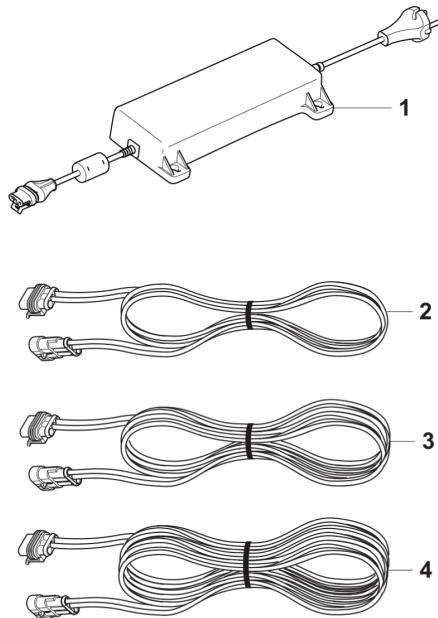

**AUTOMOWER 450X NERA
INSTALLATION ACCESSORIES**

REF.	OMSCHRIJVING	OPMERKING	KIT	
1	599662701	MOTOR UNIT	Power Unit EU	1
1	599662702	MOTOR UNIT	Power Unit UK	1
1	599662703	MOTOR UNIT	Power Unit CH	1
1	599662705	MOTOR UNIT	Power Unit AU, NZ	1
2	588765006	KABEL COMPL.	Low Voltage Cable 3 m	1
3	588765005	KABEL COMPL.	Low Voltage Cable 10 m	1
4	588765004	KABEL COMPL.	Low Voltage Cable 20 m	1
5	967972101	INSTALLATION KIT	S Wire 150 m, Staples 300 pc, Connectors 3 pcs, Couplers 5 pcs	1
5	967972201	INSTALLATION KIT	M Wire 250 m, Staples 400 pc, Connectors 3 pcs, Couplers 5 pcs	1
5	967972301	INSTALLATION KIT	L Wire 400 m, Staples 600 pc, Connectors 5 pcs, Couplers 5 pcs	1
6	535129002	VERBINDER	Loop Wire Connector, Blister Pack 100 pcs	1
6	577864801	VERBINDER	Loop Wire Connector	1
7	501980203	KOPPELSTUK	Coupler, 100 pcs	1
7	577864701	KOPPELSTUK	Coupler	1
8	577864201	NIET	100 pcs	1
9	597237802	KABEL	Wire, 50m	1
10	597237801	KABEL	Wire, 150m	1
11	580662006	KABEL	Wire, 250m	1
12	593297702	KABEL	Wire, 300m	1
12	522914102	KABEL	Wire, 500m	1
12	580662009	KABEL	Wire, 800m	1
15	597539501	KIT	Boundary wire repair kit	1
16	595084401	BLADE SET	Endurance Blade, 6 pcs	1
16	595084402	BLADE SET	Endurance Blade, 45 pcs	1
16	595084403	BLADE SET	Endurance Blade, 300 pcs	1
17	599805201	BLADE SET	Endurance HSS Blades 6 pcs	1
17	599805202	BLADE SET	Endurance HSS Blades 45 pcs	1
17	599805203	BLADE SET	Endurance HSS Blades 300 pcs	1
18	577606604	BLADE SET	Blades 300 pcs incl. Screws	1
18	577864603	BLADE SET	Blades 9 pcs incl. Screws	1
18	577606505	BLADE SET	Blades 45 pcs incl. Screws	1
18	599805302	BLADE SET	Blades 300 pcs	1
18	599805301	BLADE SET	Blades 45 pcs	1
19	970663401	EPOS MODULE	EPOS Plug-in kit, EU	1
19	970663403	EPOS MODULE	EPOS Plug-in kit, GB,IE	1
19	970663404	EPOS MODULE	EPOS Plug-in kit, CH	1
20	535545301	EPOS MODULE	EPOS Plug-in	1
21	970468201	REFERENCE STATION	Reference station, EU	1
21	970468203	REFERENCE STATION	Reference station, GB,IE	1
21	970468204	REFERENCE STATION	Reference station, CH	1
22	597435801	SCREW	Anchor screws, 6pcs	1

KITBINDER SPEK
HINDS * TER AAR