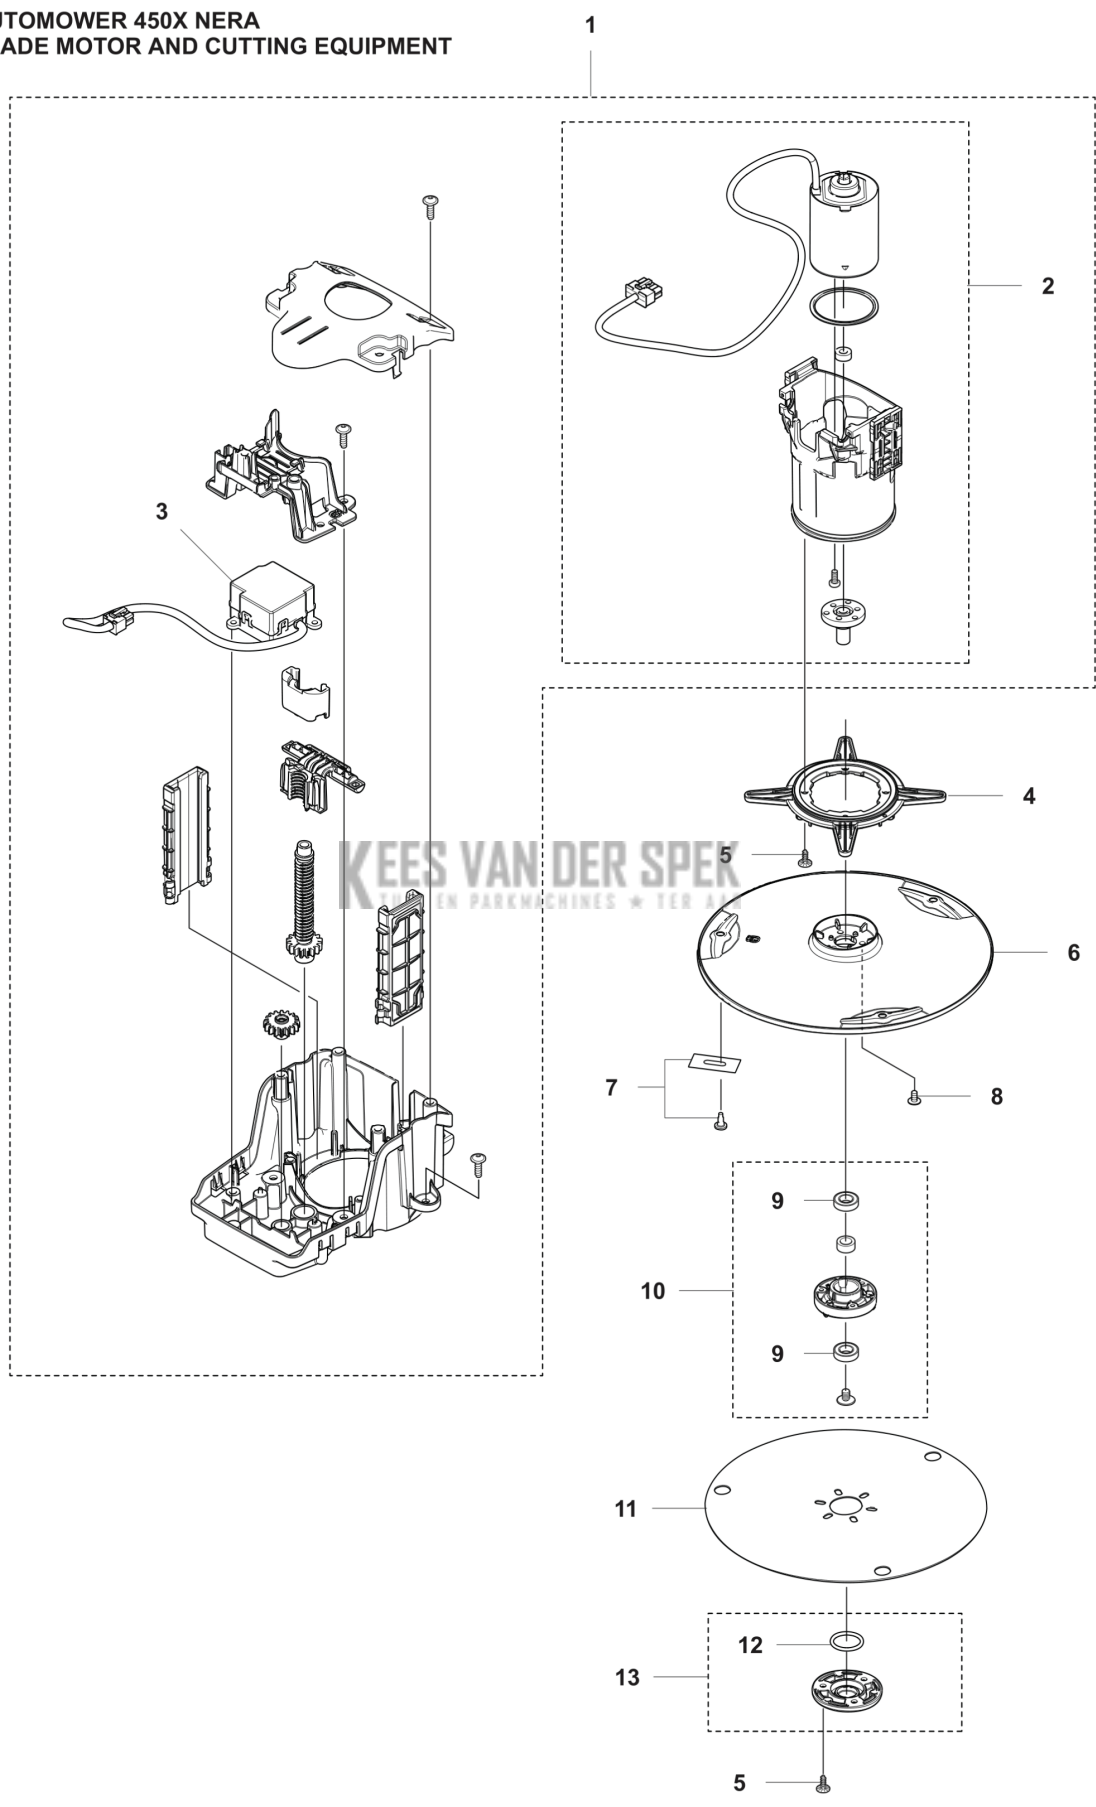

**AUTOMOWER 450X NERA
BLADE MOTOR AND CUTTING EQUIPMENT**

REF.	OMSCHRIJVING	OPMERKING	KIT
1	538876701 CUTTING MODULE	Cutting module	1
2	531260901 CUTTER MOTOR ASSY	Cutting motor	1
3	592735802 MOTOR	Cutting height adjustment motor	1
4	531279001 FRAME	Frame	1
5	575543314 SCREW	Screw	7
6	599674701 ZAAGSCHIJF	Blade disc	1
7	595084401 BLADE SET	(BLADE SET Automower® Endurance 6 pcs blister)	1
7	595084402 BLADE SET	(BLADE SET Automower® Endurance 45 pcs)	1
7	595084403 BLADE SET	(BLADE SET Automower® Endurance 300 pcs)	1
7	599805302 BLADE SET	(BLADE SET Enhance HSS Blades 300 pcs)	1
7	599805301 BLADE SET	(BLADE SET Enhance HSS Blades 45 pcs)	1
7	599805201 BLADE SET	(BLADE SET Automower® Endurance HSS 6 pcs blister)	1
7	599805202 BLADE SET	(BLADE SET Automower® Endurance HSS 45 pcs)	1
7	599805203 BLADE SET	(BLADE SET Automower® Endurance HSS 300 pcs)	1
8	590508701 SCREW	Screw	1
9	535075703 KOGELLAGER	Ball bearing	2
9	593080801 KOGELLAGER	Ball bearing. Tube 50pcs	1
10	588421702 LAGERHUIS COMPL	Bearing housing assy	1
11	598794901 GLIJ PLAAT	Skid plate	1
12	585297501 O-RING	O-ring	1
13	587449601 DEKSELSET	Bearing cover	1