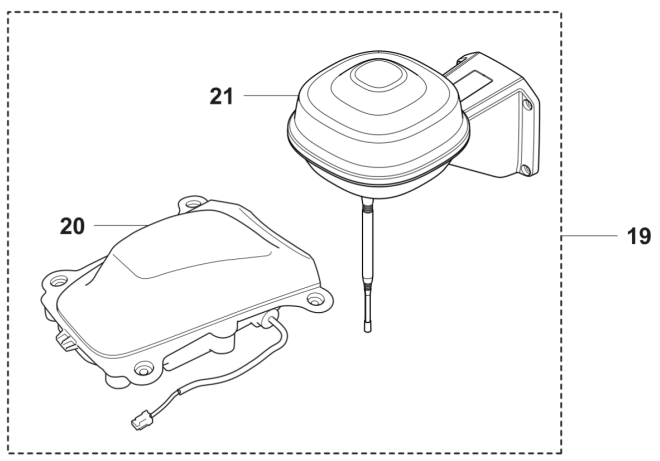

**AUTOMOWER 450X NERA
INSTALLATION ACCESSORIES**

REF.	OMSCHRIJVING	OPMERKING	KIT	
1	599662701	MOTOR UNIT	Power Unit EU	1
1	599662702	MOTOR UNIT	Power Unit UK	1
1	599662703	MOTOR UNIT	Power Unit CH	1
1	599662705	MOTOR UNIT	Power Unit AU, NZ	1
2	588765006	KABEL COMPL.	Low Voltage Cable 3 m	1
3	588765005	KABEL COMPL.	Low Voltage Cable 10 m	1
4	588765004	KABEL COMPL.	Low Voltage Cable 20 m	1
5	967972101	INSTALLATION KIT	S Wire 150 m, Staples 300 pc, Connectors 3 pcs, Couplers 5 pcs	1
5	967972201	INSTALLATION KIT	M Wire 250 m, Staples 400 pc, Connectors 3 pcs, Couplers 5 pcs	1
5	967972301	INSTALLATION KIT	L Wire 400 m, Staples 600 pc, Connectors 5 pcs, Couplers 5 pcs	1
6	535129002	VERBINDER	Loop Wire Connector, Blister Pack 100 pcs	1
6	577864801	VERBINDER	Loop Wire Connector	1
7	501980203	KOPPELSTUK	Coupler, 100 pcs	1
7	577864701	KOPPELSTUK	Coupler	1
8	577864201	NIET	100 pcs	1
9	597237802	KABEL	Wire, 50m	1
10	597237801	KABEL	Wire, 150m	1
11	580662006	KABEL	Wire, 250m	1
12	593297702	KABEL	Wire, 300m	1
12	522914102	KABEL	Wire, 500m	1
12	580662009	KABEL	Wire, 800m	1
15	597539501	KIT	Boundary wire repair kit	1
16	595084401	BLADE SET	Endurance Blade, 6 pcs	1
16	595084402	BLADE SET	Endurance Blade, 45 pcs	1
16	595084403	BLADE SET	Endurance Blade, 300 pcs	1
17	599805201	BLADE SET	Endurance HSS Blades 6 pcs	1
17	599805202	BLADE SET	Endurance HSS Blades 45 pcs	1
17	599805203	BLADE SET	Endurance HSS Blades 300 pcs	1
18	577606604	BLADE SET	Blades 300 pcs incl. Screws	1
18	577864603	BLADE SET	Blades 9 pcs incl. Screws	1
18	577606505	BLADE SET	Blades 45 pcs incl. Screws	1
18	599805302	BLADE SET	Blades 300 pcs	1
18	599805301	BLADE SET	Blades 45 pcs	1
19	970663401	EPOS MODULE	EPOS Plug-in kit, EU	1
19	970663403	EPOS MODULE	EPOS Plug-in kit, GB,IE	1
19	970663404	EPOS MODULE	EPOS Plug-in kit, CH	1
20	535545301	EPOS MODULE	EPOS Plug-in	1
21	970468201	REFERENCE STATION	Reference station, EU	1
21	970468203	REFERENCE STATION	Reference station, GB,IE	1
21	970468204	REFERENCE STATION	Reference station, CH	1
22	597435801	SCREW	Anchor screws, 6pcs	1

KITBINDER SPEK
HINDS * TER AAR