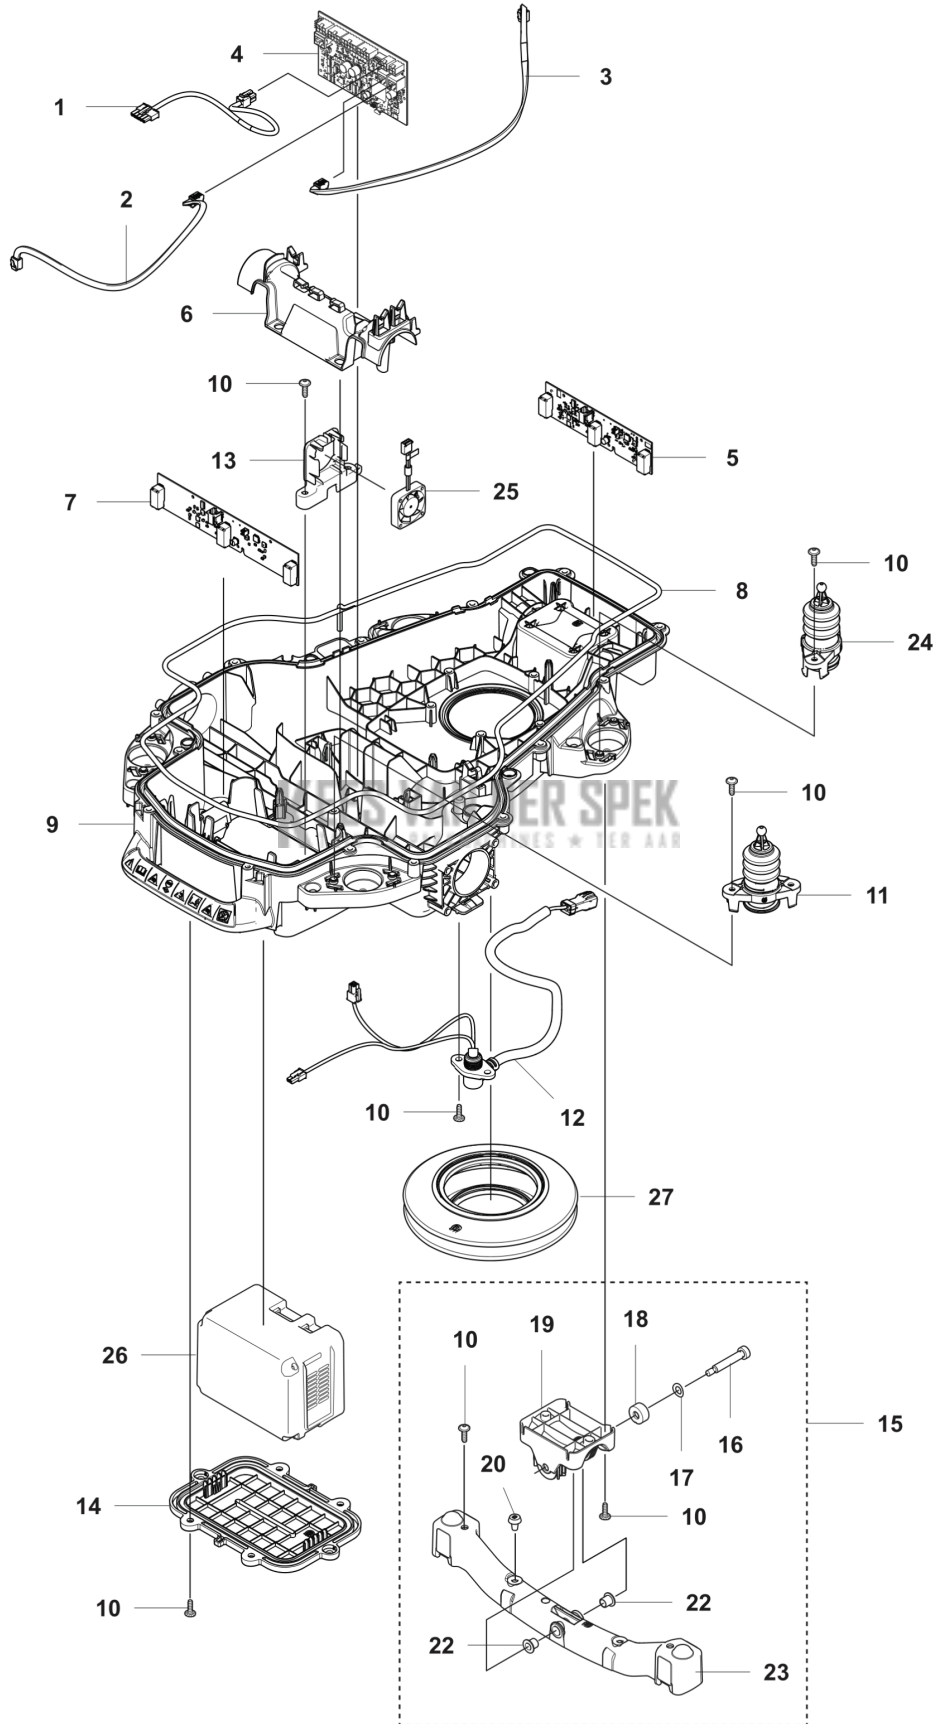

**AUTOMOWER 450X NERA
CHASSIS LOWER**

REF.	OMSCHRIJVING	OPMERKING	KIT	
1	535280503	BEKABELING COMPL.	Wiring Assy Battery	1
2	536253909	BEKABELING COMPL.	Wiring Assy Loop rear	1
3	536253904	BEKABELING COMPL.	Wiring Assy Loop front	1
4	591125601	PRINTPLAAT COMPL.	Motor control circuit board	1
5	591125703	PRINTPLAAT COMPL.	Loop sensor circuit board front	1
6	531226601	BEVESTIGING	Cable holder	1
7	591125704	PRINTPLAAT COMPL.	Loop sensor circuit board rear	1
8	574874720	AFDICHTINGSSTRIP	Sealing Strip	1
9	599910101	CHASSIS	Chassis lower	1
10	574450101	SCHROEF ITPANT	Screw	27
11	531281301	JOYSTICK ASSY	Joystick Rear Collision	2
12	531189501	BEKABELING COMPL.	Main Cable	1
13	536651501	HOUDER	Holder Cooling Fan	1
14	599987301	DEKSEL	Battery Cover	1
15	535279801	SHAFT SYSTEM	Shaft assy	1
16	536389301	SCREW	Screw	1
17	536260001	RING	Washer	1
18	531260501	BUSHING	Bushing	1
19	599910301	BEVESTIGING	Bracket	1
20	535293701	DEMPER	Damper	2
22	535293801	BUSHING	Bushing	2
23	599910201	BALK	Pivoting shaft	1
24	531281201	JOYSTICK ASSY	Joystick Front Lift & Collision	1
25	536771601	VENTILATOR	Cooling fan	1
26	531293701	ACCU	Battery	1
27	599318301	BALG	Bellow	1