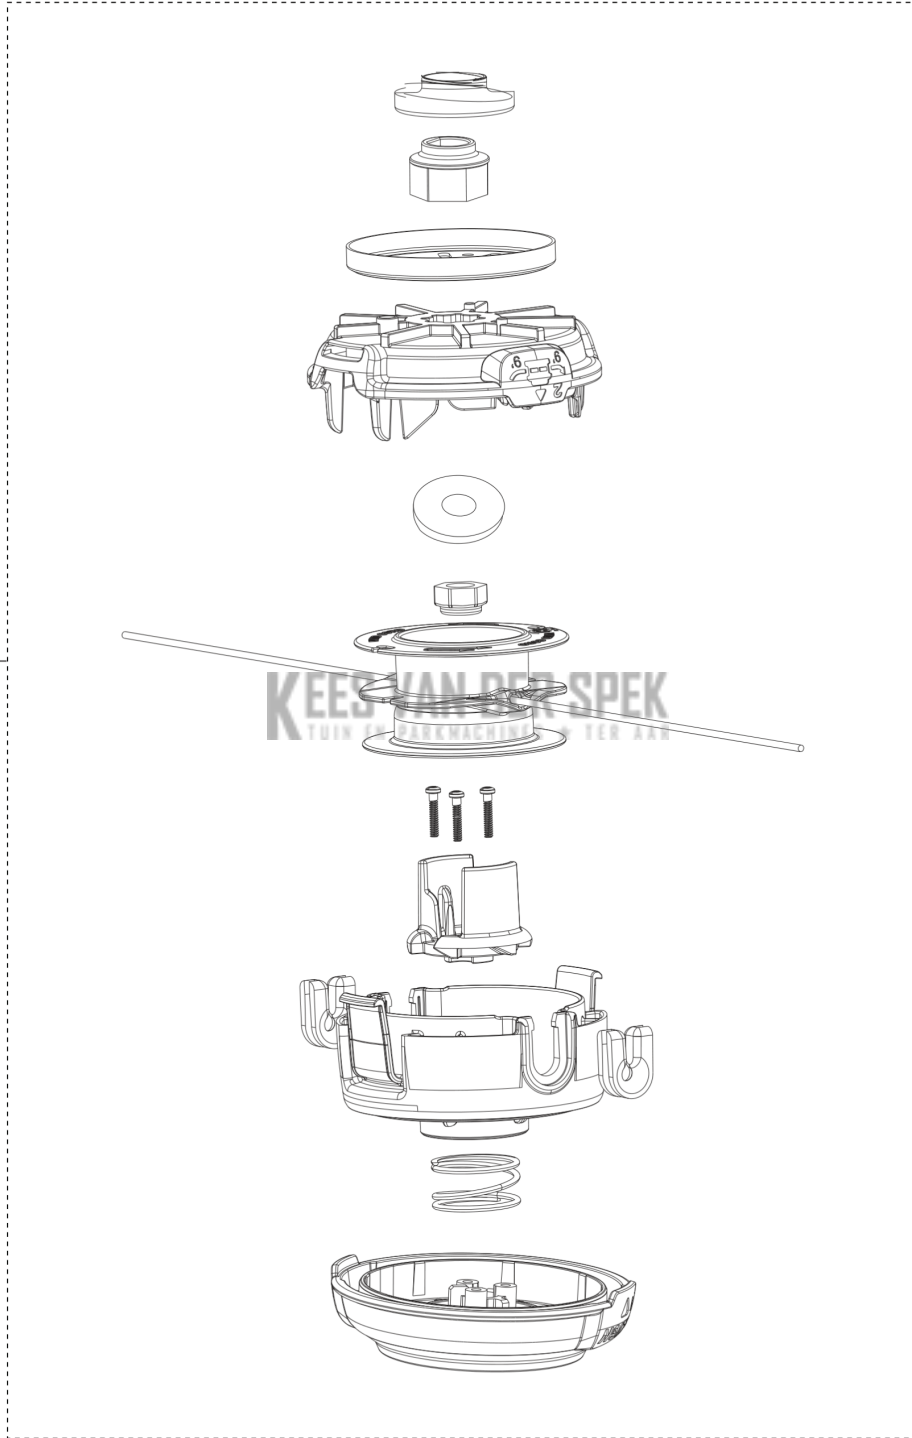

PXM_REF	PXM_PARTNO	DESCRIPTION	PXM_REMARK	QTY.
1	599348940	BUMPER ASSY	BOTTOM BUMPER KIT	1
2	536896701	HUIS COMPL.		1
3	599348959	BLADVEER	BATTERY EJECTOR KIT	1
4	536896901	HANDGRIEP COMPL.		1
5	599348949	GASHEVEL	THROTTLE TRIGGER KIT	1

KEES VAN DER SPEK
TUIN EN PARKMACHINES * TER AAR

F 320iL
TRIMMER

1