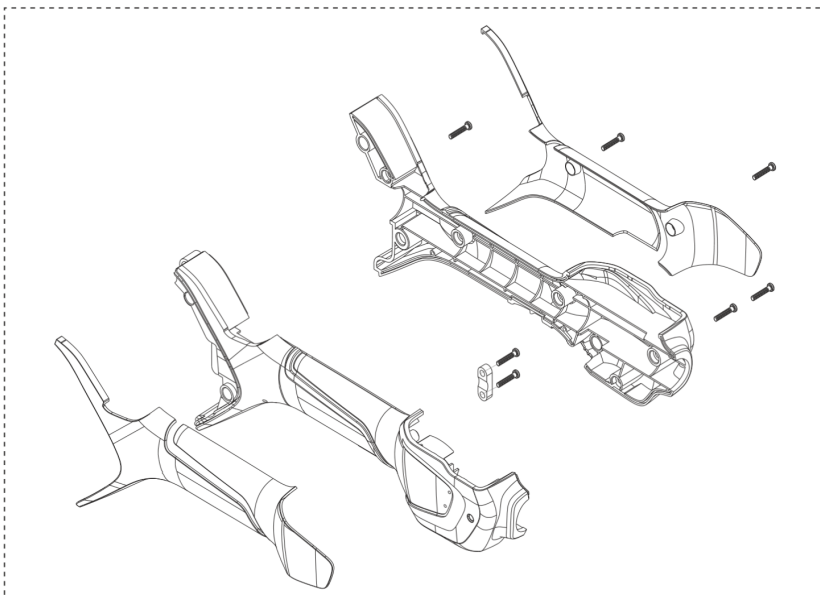

1

2

3

4

5

PXM_REF	PXM_PARTNO	DESCRIPTION	PXM_REMARK	QTY.
1	599348940	BUMPER ASSY	BOTTOM BUMPER KIT	1
2	536896701	HUIS COMPL.		1
3	599348959	BLADVEER	BATTERY EJECTOR KIT	1
4	536896901	HANDGRIEP COMPL.		1
5	599348949	GASHEVEL	THROTTLE TRIGGER KIT	1