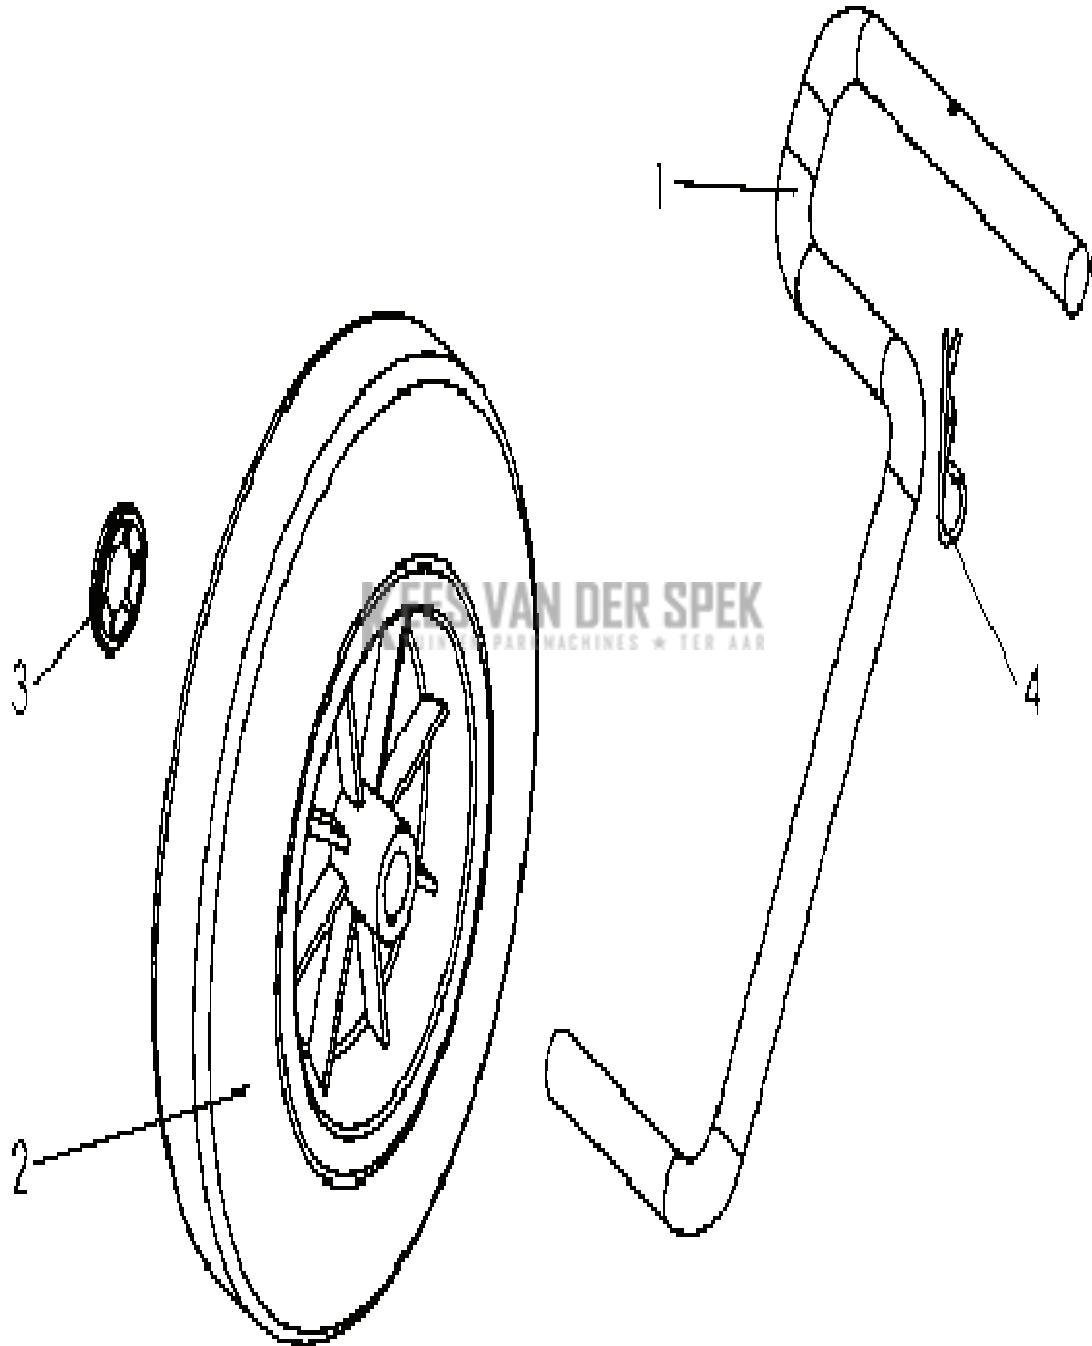

CULTIVATORS/TILLERS

PXM_REF	PXM_PARTNO	DESCRIPTION	PXM_REMARK	QTY.
1	577448001	WIEL	Diam. 14	1
2	577447801	WIEL	BLACK, Diam. 200 BORE 14	1
3	577463101	RING	STARLOCK Diam. 14	1
4	519651220	PIN RETAINING SCREW	2 Z	1

KEES VAN DER SPEK
TUIN EN PARKMACHINES ★ TER AAR