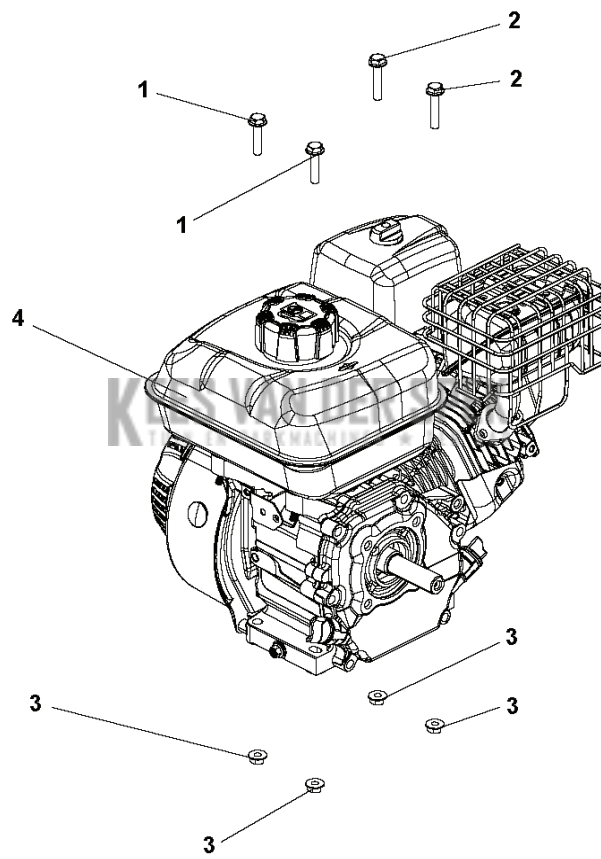

ENGINE

CULTIVATORS/TILLERS

PXM_REF	PXM_PARTNO	DESCRIPTION	PXM_REMARK	QTY.
1	544207301	SCREW		2
2	519653413	SCREW		2
3	519653430	MOER		4
4	598676001	MOTOR	Complete engine assy: B&S CR950 (NOT available for sale)	1