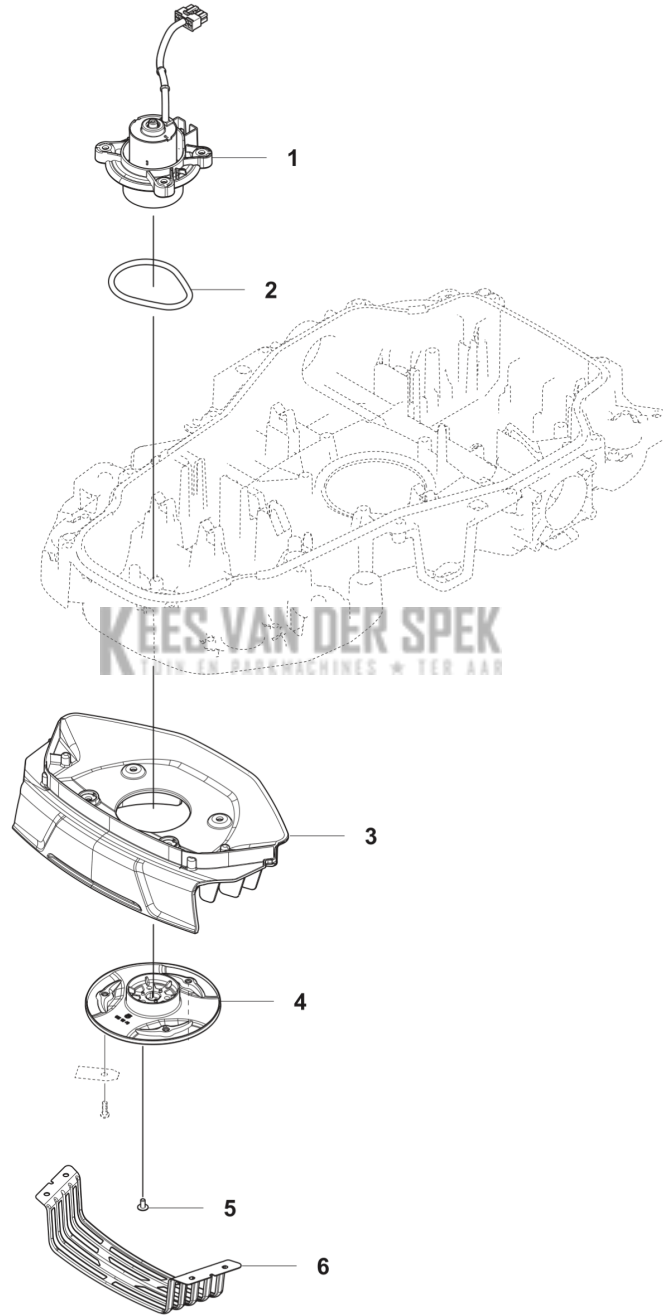

**AUTOMOWER 410XE NERA
BLADE MOTOR AND CUTTING EQUIPMENT**

REF.	OMSCHRIJVING	OPMERKING	KIT
1	546035801 CUTTER MOTOR ASSY	Cutting motor rear	1
2	529516301 PAKKING		1
3	536983801 BESCHERMEN	Blade disc guard	1
4	536984301 ZAAGSCHIJF		1
5	590508701 SCREW		3
6	536984001 SCHERM	Blade disc guard	1