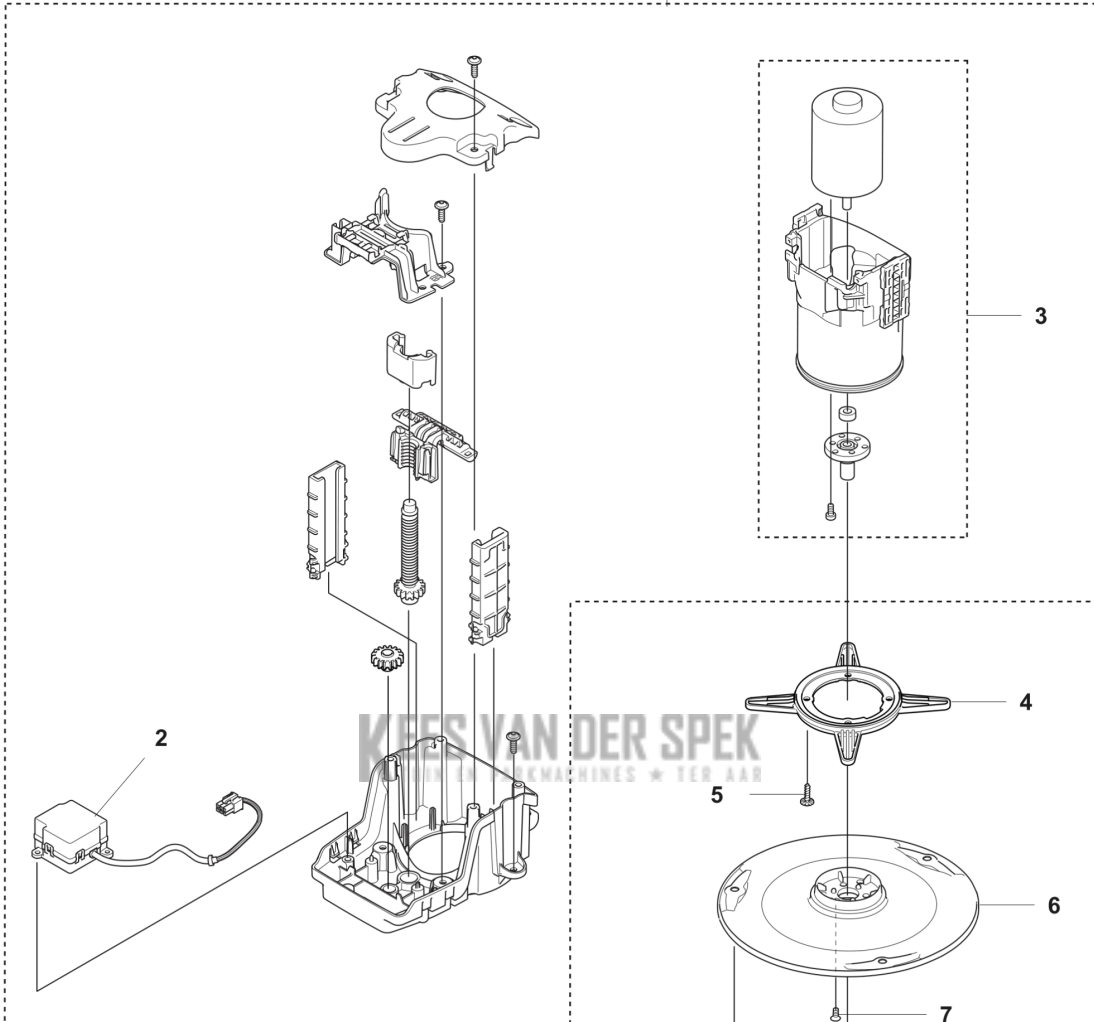

**AUTOMOWER 410XE NERA
BLADE MOTOR & CUTTING EQUIPMENT**

1

Kees van der Spek
TUIN- en GRASMACHINES * TER AAR

10

12

5

3

4

6

7

9

8

11

5

REF.	OMSCHRIJVING	OPMERKING	KIT
1	546838901 CUTTING MODULE	Cutting module	1
2	592735803 HEIGHT ADJUSTMENT MOTOR	Cutting height adjustment motor	1
3	599428301 CUTTER MOTOR ASSY	Cutting motor front	1
4	599318201 FRAME		1
5	575543314 SCREW		3
6	531177401 ZAAGSCHIJF	Blade disc	1
7	590508701 SCREW		3
8	588421702 LAGERHUIS COMPL		1
9	535075703 KOGELLAGER		2
9	593080801 KOGELLAGER	Tube 50 pcs	2
10	598794801 GLIJ PLAAT		1
11	587449601 DEKSELSET	Bearing cover	1
12	585297501 O-RING		1