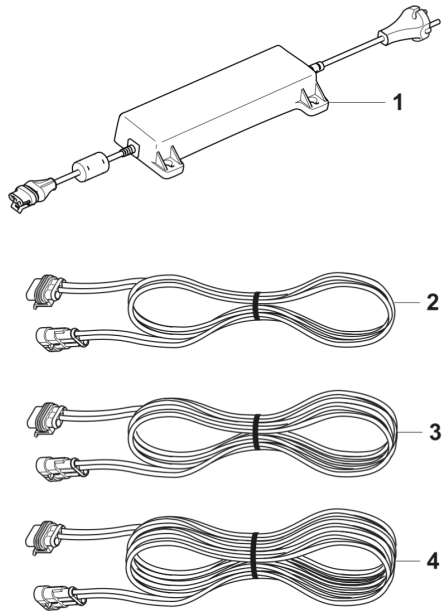

**AUTOMOWER 410XE NERA
INSTALLATION ACCESSORIES**

REF.	OMSCHRIJVING	OPMERKING	KIT
1	599628501 MOTOR UNIT	EU	1
1	599628502 MOTOR UNIT	GB,IE	1
1	599628503 MOTOR UNIT	CH	1
1	599628505 MOTOR UNIT	AUS/NZ	1
1	599628504 MOTOR UNIT	US/CA	1
2	579825103 KABEL COMPL.	Low Voltage Cable 3 m	1
3	579825104 KABEL COMPL.	Low Voltage Cable 5 m	1
4	579825101 KABEL COMPL.	Low Voltage Cable 20 m	1
4	579825102 KABEL COMPL.	Low Voltage Cable 10 m	1
5	967972101 INSTALLATION KIT	S Wire 150 m, Staples 300 pc, Connectors 3 pcs, Couplers 5 pcs	1
5	967972201 INSTALLATION KIT	M Wire 250 m, Staples 400 pc, Connectors 3 pcs, Couplers 5 pcs	1
5	967972301 INSTALLATION KIT	L Wire 400 m, Staples 600 pc, Connectors 5 pcs, Couplers 5 pcs	1
6	535129002 VERBINDER	Loop Wire Connector, Blister Pack 100 pcs	1
6	577864801 VERBINDER	Loop Wire Connector	1
7	501980203 KOPPELSTUK	Coupler, 100 pcs	1
7	577864701 KOPPELSTUK	Coupler	1
8	577864201 NIET	100 pcs	1
9	597237802 KABEL	Wire, 50m	1
10	597237801 KABEL	Wire, 150m	1
11	580662006 KABEL	Wire, 250m	1
12	593297702 KABEL	Wire, 300m	1
12	580662009 KABEL	Wire, 800m	1
12	522914102 KABEL	Wire, 500m	1
15	597539501 KIT	Boundary wire repair kit	1
16	595084401 BLADE SET	Endurance Blade, 6 pcs	1
16	595084402 BLADE SET	Endurance Blade, 45 pcs	1
16	595084403 BLADE SET	Endurance Blade, 300 pcs	1
17	599805201 BLADE SET	Endurance HSS Blades 6 pcs	1
17	599805202 BLADE SET	Endurance HSS Blades 45 pcs	1
17	599805203 BLADE SET	Endurance HSS Blades 300 pcs	1
18	577864603 BLADE SET	Blades 9 pcs incl. Screws	1
18	577606505 BLADE SET	Blades 45 pcs incl. Screws	1
18	577606604 BLADE SET	Blades 300 pcs incl. Screws	1
18	599805301 BLADE SET	Blades 45 pcs	1
18	599805302 BLADE SET	Blades 300 pcs	1
19	970663303 REFERENCE STATION	GB,IE	1
19	970663304 REFERENCE STATION	CH	1
19	970663301 REFERENCE STATION	EU	1
20	970663201 EPOS MODULE		1
22	597435801 SCREW	Anchor screws, 6pcs	1

KES VAN DER SPEK
SHINING & TER AAR