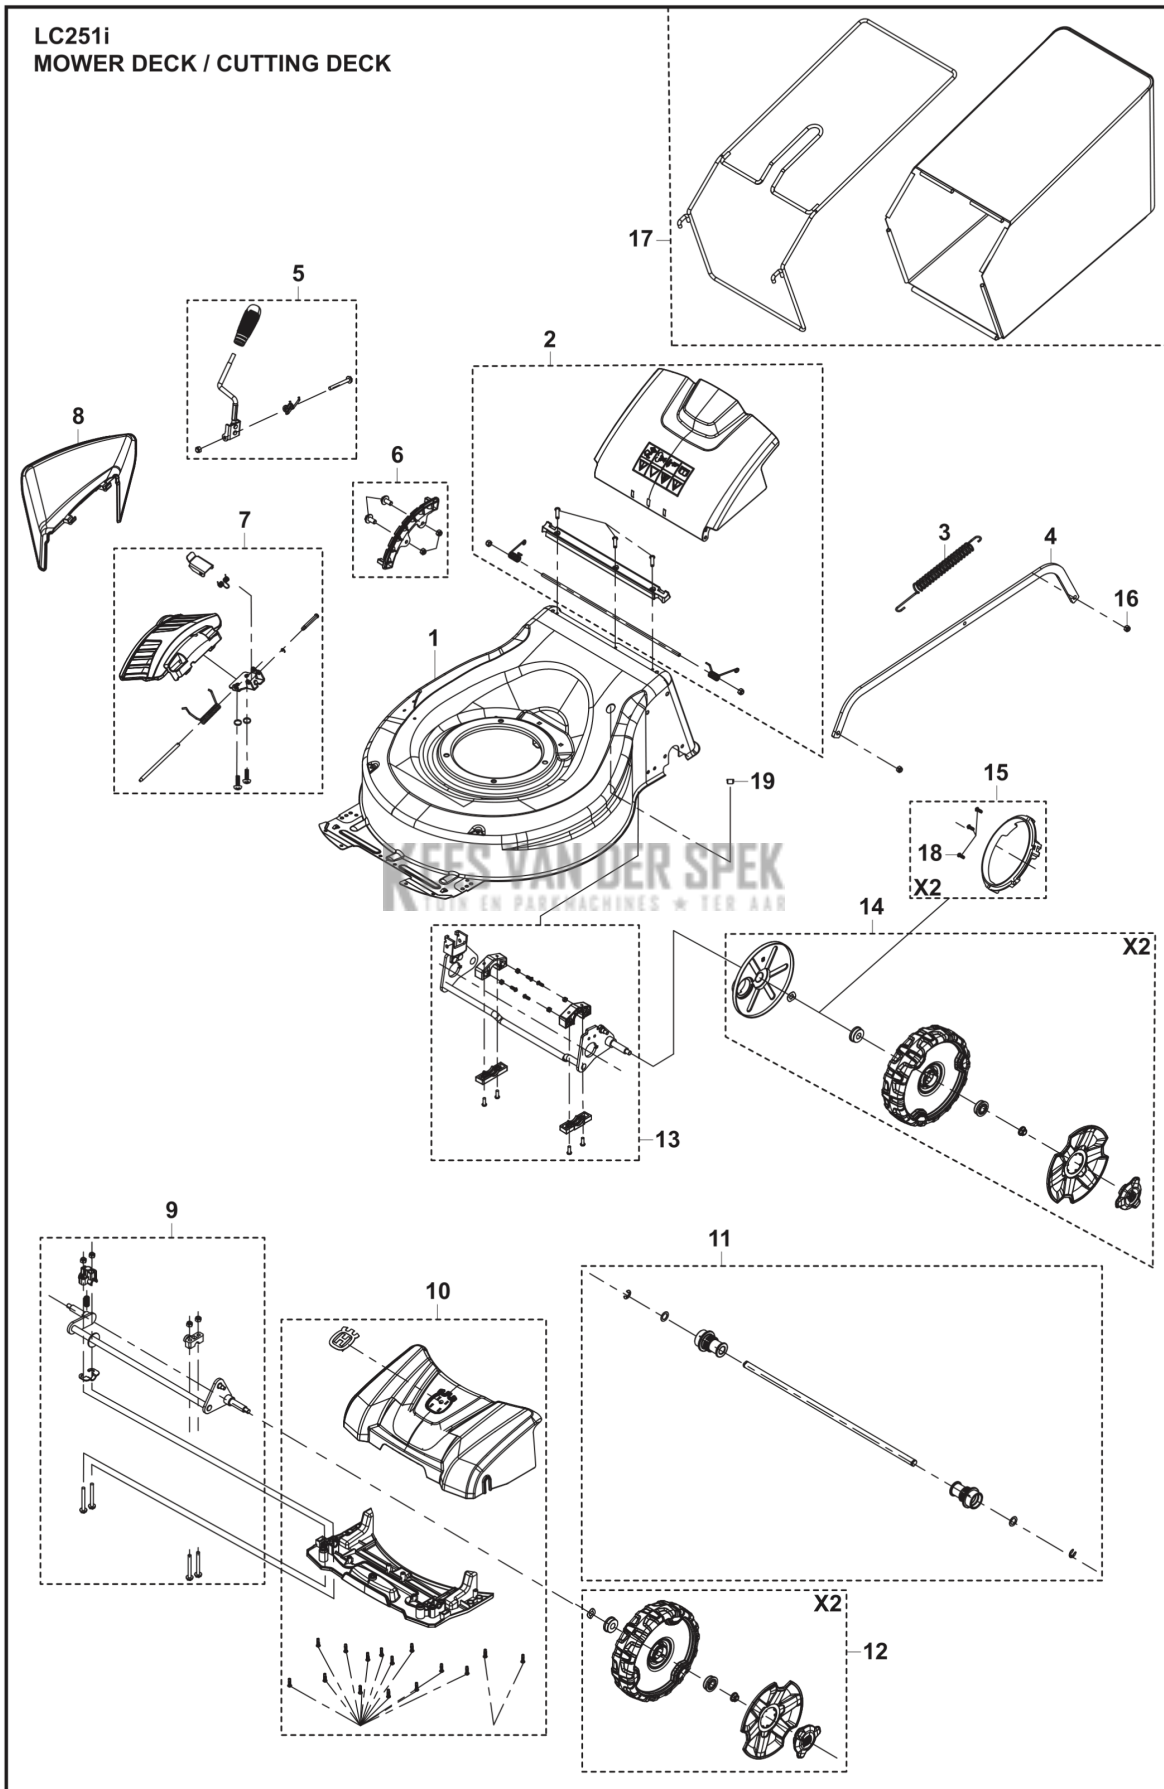

CATALOGUS MET RESERVEONDERDELEN
: HUSQVARNA LC 251I WITHOUT BATTERY AND CHARGER

KEES VAN DER SPEK
TUIN EN PARKMACHINES * TER AAR

Lijst van reserve-onderdelen

LIJST VAN RESERVE-ONDERDELEN

LC251i
MOTOR

REF.	OMSCHRIJVING	OPMERKING	KIT	
1	547208801	MOTORKAP COMPL	Power unit cover	1
2	547209101	ACCUBAK	Battery pocket	1
3	547209001	ACCUBAK	Dual fan kit	1
4	547209201	MOTORKAP		1
5	547209301	MOTOR		1
6	531146708	PLAAT		1
7	547210301	KABEL	Lower control cable	1
8	547113001	BESTURINGSEENHEID	MCU	1
9	593755501	SCREW	ST4 X 16	19
10	501490101	SLEUTEL		1

LC251i
MOWER DECK / CUTTING DECK

REF.	OMSCHRIJVING	OPMERKING	KIT
1	598861201 CHASSIS		1
2	547210101 HATCH KIT	Collection cover kit	1
3	599138901 VEER	Height adjustment	1
4	547208501 STANG		1
5	599139101 HENDEL KIT		1
6	599139001 PLATE KIT	Height adjustment	1
7	598684111 PLATE KIT	Side discharge kit	1
8	598819001 DEKSEL	Side protection cover	1
9	547209501 AS	Front axle kit	1
10	547209401 DEKSELSET	Front cover, including logo	1
11	547209701 AS		1
12	598512901 WIEL	Front wheel, contains 2 wheels	1
13	547209601 AS	Rear axle kit	1
14	598684103 WIEL	Rear wheel, contains 2 wheels	1
15	547208901 STOFADICHTING	Dust proof ring, contains 2 pcs	1
16	522669302 LOCK NUT	M6	2
17	598684121 GRASVANGZAK COMPL.	Bag kit	1
18	593755501 SCREW	ST4 X 16	6
19	531147209 PLUG		1

LC251i
HANDLE

REF.	OMSCHRIJVING	OPMERKING	KIT
1	547247801 HENDEL KIT	Including handle sleeve	1
2	531147230 ZITTINGBEVESTIGING COMPL.		1
3	531147228 HENDEL KOMPLEET	Motor brake handle	1
4	547210401 SWITCHBOX ASSY		1
5	598861402 KLEM		2
6	547208401 KABEL	Upper control cable	1
7	598684125 KNOB ASSY		1
8	598684113 SUPPORT KIT		1
9	593755501 SCREW	ST4 X 16	8