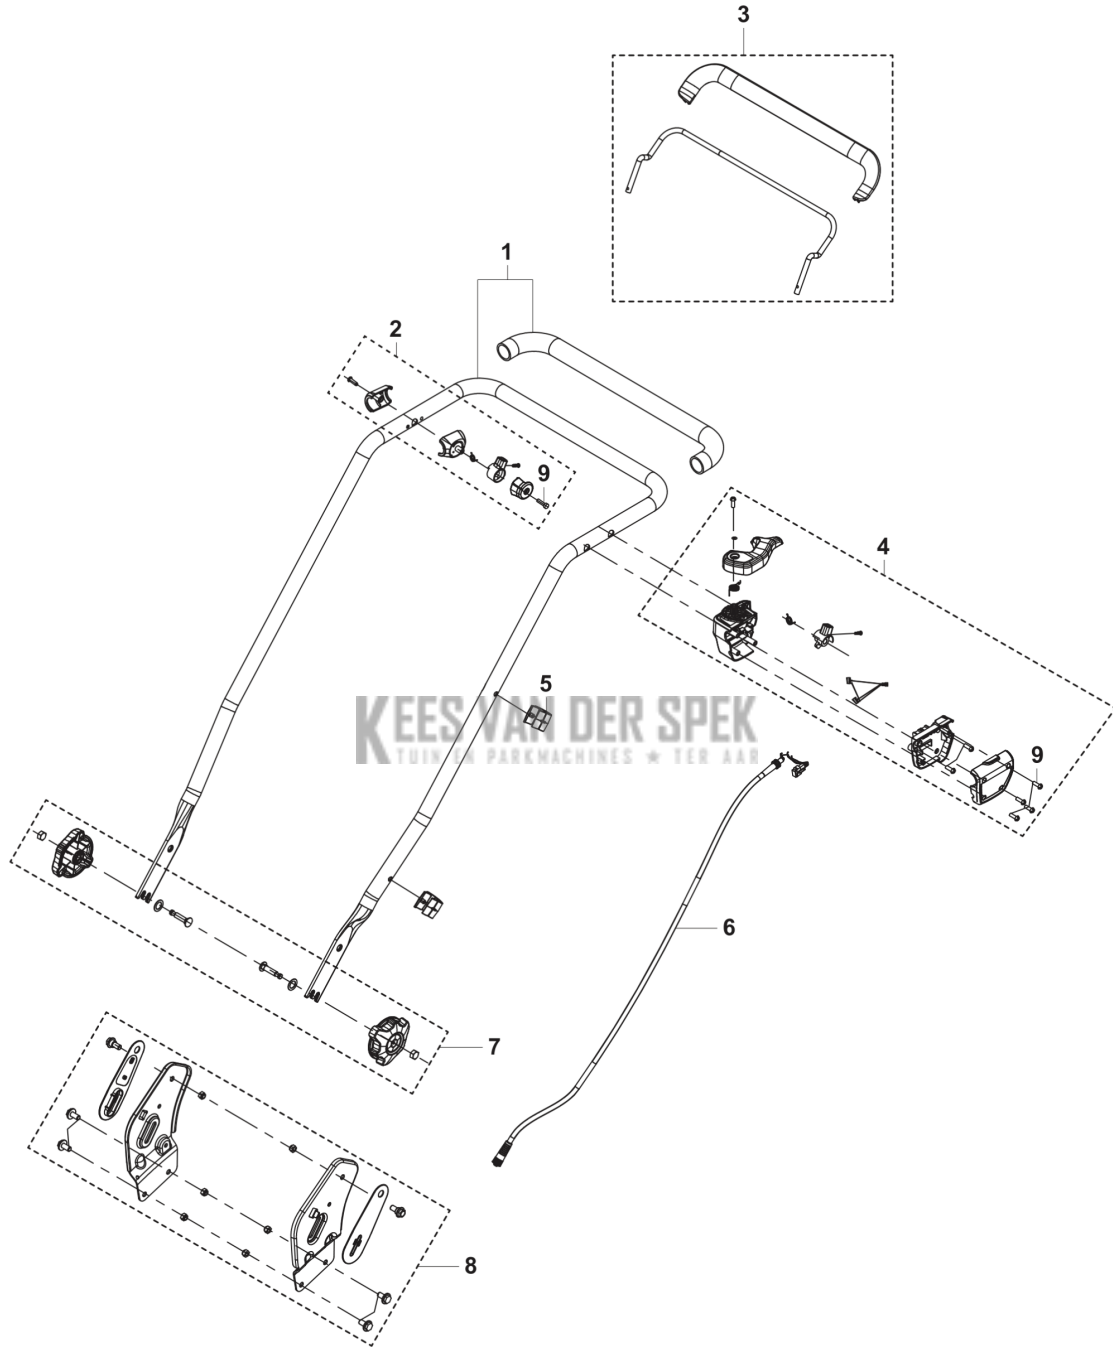

CATALOGUS MET RESERVEONDERDELEN
: HUSQVARNA LC 251I WITHOUT BATTERY AND CHARGER

KEES VAN DER SPEK
TUIN EN PARKMACHINES * TER AAR

Lijst van reserve-onderdelen

LIJST VAN RESERVE-ONDERDELEN

LC251i
MOTOR

REF.	OMSCHRIJVING	OPMERKING	KIT	
1	547208801	MOTORKAP COMPL	Power unit cover	1
2	547209101	ACCUBAK	Battery pocket	1
3	547209001	ACCUBAK	Dual fan kit	1
4	547209201	MOTORKAP		1
5	547209301	MOTOR		1
6	531146708	PLAAT		1
7	547210301	KABEL	Lower control cable	1
8	547113001	BESTURINGSEENHEID	MCU	1
9	593755501	SCREW	ST4 X 16	19
10	501490101	SLEUTEL		1

LC251i
MOWER DECK / CUTTING DECK

REF.	OMSCHRIJVING	OPMERKING	KIT
1	598861201 CHASSIS		1
2	547210101 HATCH KIT	Collection cover kit	1
3	599138901 VEER	Height adjustment	1
4	547208501 STANG		1
5	599139101 HENDEL KIT		1
6	599139001 PLATE KIT	Height adjustment	1
7	598684111 PLATE KIT	Side discharge kit	1
8	598819001 DEKSEL	Side protection cover	1
9	547209501 AS	Front axle kit	1
10	547209401 DEKSELSET	Front cover, including logo	1
11	547209701 AS		1
12	598512901 WIEL	Front wheel, contains 2 wheels	1
13	547209601 AS	Rear axle kit	1
14	598684103 WIEL	Rear wheel, contains 2 wheels	1
15	547208901 STOFADICHTING	Dust proof ring, contains 2 pcs	1
16	522669302 LOCK NUT	M6	2
17	598684121 GRASVANGZAK COMPL.	Bag kit	1
18	593755501 SCREW	ST4 X 16	6
19	531147209 PLUG		1

LC251i
HANDLE

REF.	OMSCHRIJVING	OPMERKING	KIT
1	547247801 HENDEL KIT	Including handle sleeve	1
2	531147230 ZITTINGBEVESTIGING COMPL.		1
3	531147228 HENDEL KOMPLEET	Motor brake handle	1
4	547210401 SWITCHBOX ASSY		1
5	598861402 KLEM		2
6	547208401 KABEL	Upper control cable	1
7	598684125 KNOB ASSY		1
8	598684113 SUPPORT KIT		1
9	593755501 SCREW	ST4 X 16	8

KEES VAN DER SPEK
TUIN EN PARKMACHINES * TER AAR

LC251i/iS
CUTTING EQUIPMENT

REF.	OMSCHRIJVING	OPMERKING	KIT
1	592870401 MES		1
2	547209801 MES HOUDER		1
3	547209901 INSTALLATION KIT	Engine fastener kit	1
4	547210001 DEKSEL		1