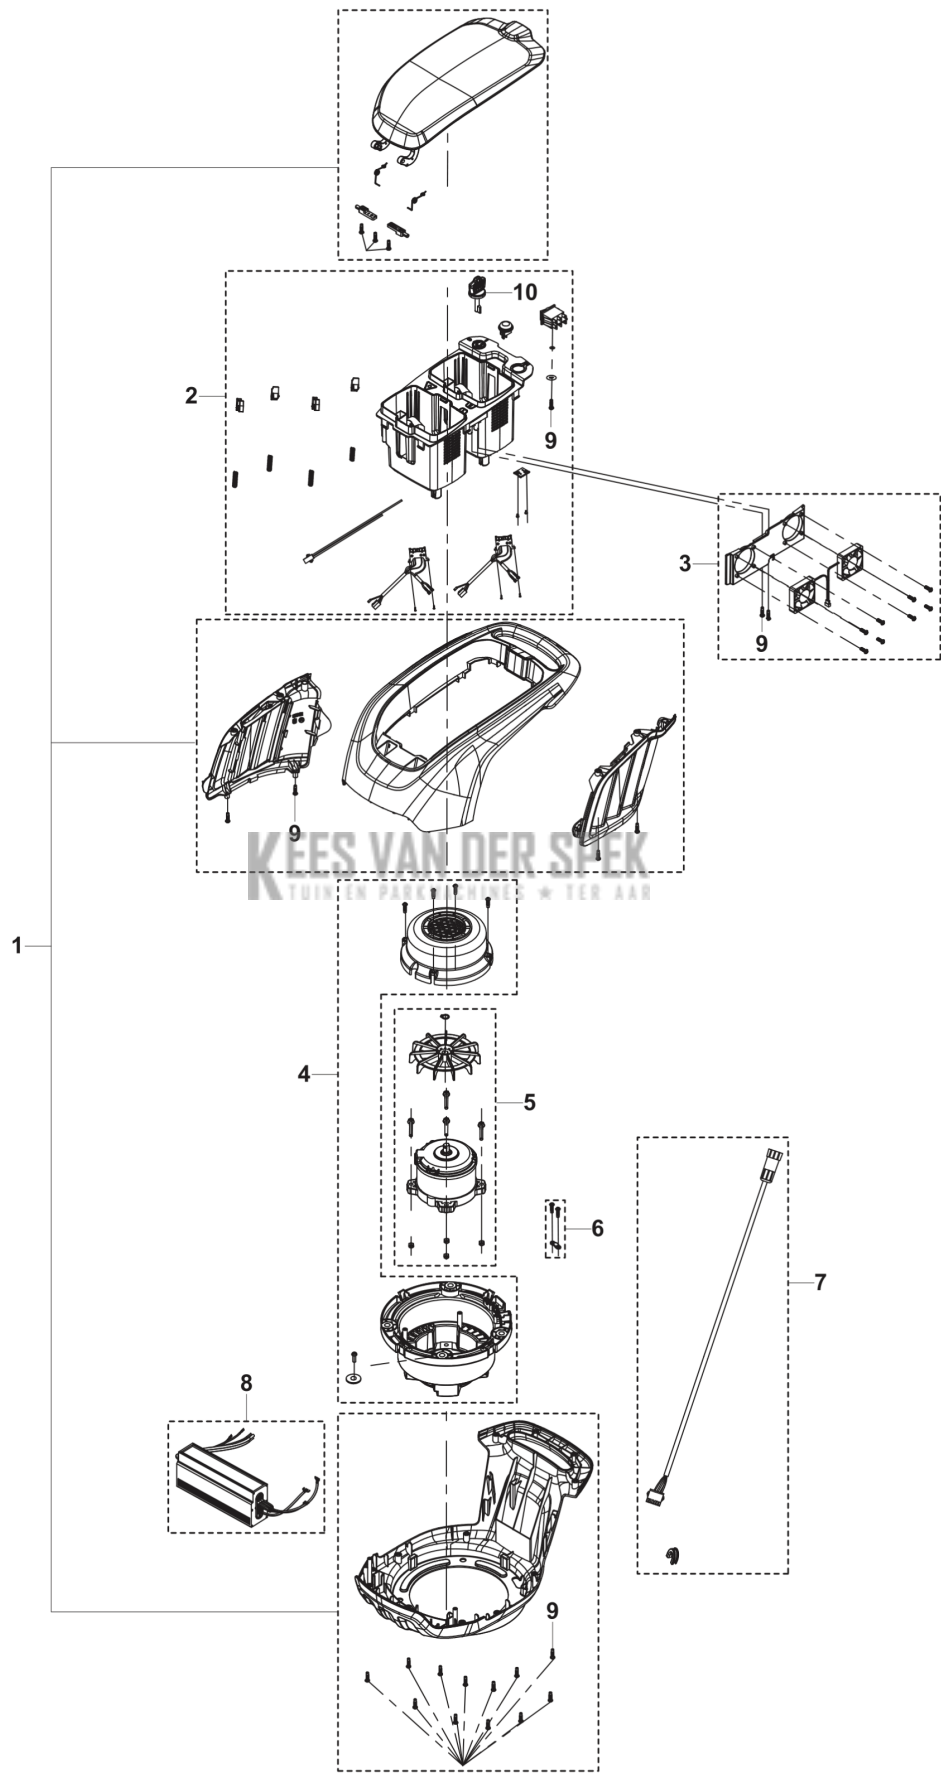

CATALOGUS MET RESERVEONDERDELEN
: HUSQVARNA LC 251I WITHOUT BATTERY AND CHARGER

KEES VAN DER SPEK
TUIN EN PARKMACHINES * TER AAR

Lijst van reserve-onderdelen

LIJST VAN RESERVE-ONDERDELEN

LC251i
MOTOR

REF.	OMSCHRIJVING	OPMERKING	KIT	
1	547208801	MOTORKAP COMPL	Power unit cover	1
2	547209101	ACCUBAK	Battery pocket	1
3	547209001	ACCUBAK	Dual fan kit	1
4	547209201	MOTORKAP		1
5	547209301	MOTOR		1
6	531146708	PLAAT		1
7	547210301	KABEL	Lower control cable	1
8	547113001	BESTURINGSEENHEID	MCU	1
9	593755501	SCREW	ST4 X 16	19
10	501490101	SLEUTEL		1

LC251i
MOWER DECK / CUTTING DECK

REF.	OMSCHRIJVING	OPMERKING	KIT
1	598861201 CHASSIS		1
2	547210101 HATCH KIT	Collection cover kit	1
3	599138901 VEER	Height adjustment	1
4	547208501 STANG		1
5	599139101 HENDEL KIT		1
6	599139001 PLATE KIT	Height adjustment	1
7	598684111 PLATE KIT	Side discharge kit	1
8	598819001 DEKSEL	Side protection cover	1
9	547209501 AS	Front axle kit	1
10	547209401 DEKSELSET	Front cover, including logo	1
11	547209701 AS		1
12	598512901 WIEL	Front wheel, contains 2 wheels	1
13	547209601 AS	Rear axle kit	1
14	598684103 WIEL	Rear wheel, contains 2 wheels	1
15	547208901 STOFADICHTING	Dust proof ring, contains 2 pcs	1
16	522669302 LOCK NUT	M6	2
17	598684121 GRASVANGZAK COMPL.	Bag kit	1
18	593755501 SCREW	ST4 X 16	6
19	531147209 PLUG		1

LC251i
HANDLE

REF.	OMSCHRIJVING	OPMERKING	KIT
1	547247801 HENDEL KIT	Including handle sleeve	1
2	531147230 ZITTINGBEVESTIGING COMPL.		1
3	531147228 HENDEL KOMPLEET	Motor brake handle	1
4	547210401 SWITCHBOX ASSY		1
5	598861402 KLEM		2
6	547208401 KABEL	Upper control cable	1
7	598684125 KNOB ASSY		1
8	598684113 SUPPORT KIT		1
9	593755501 SCREW	ST4 X 16	8