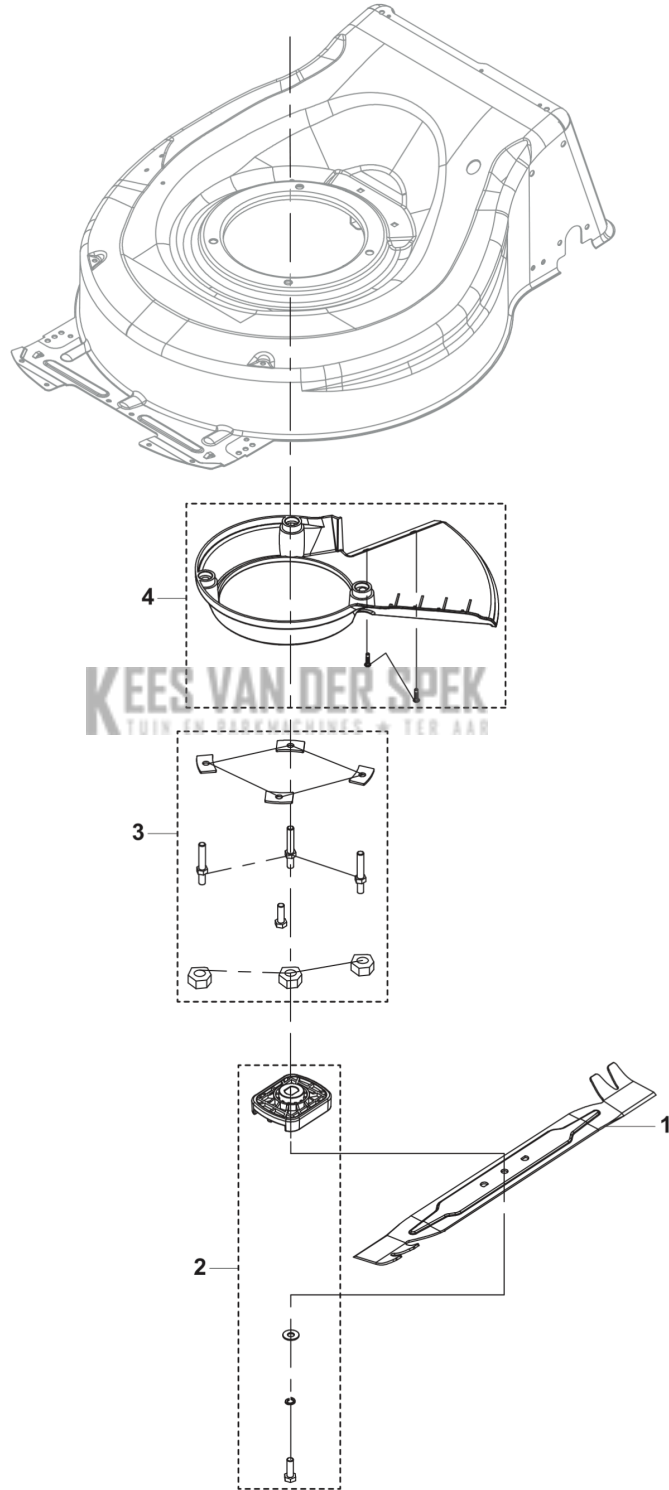

LC251i/iS
CUTTING EQUIPMENT

REF.	OMSCHRIJVING	OPMERKING	KIT
1	592870401 MES		1
2	547209801 MES HOUDER		1
3	547209901 INSTALLATION KIT	Engine fastener kit	1
4	547210001 DEKSEL		1