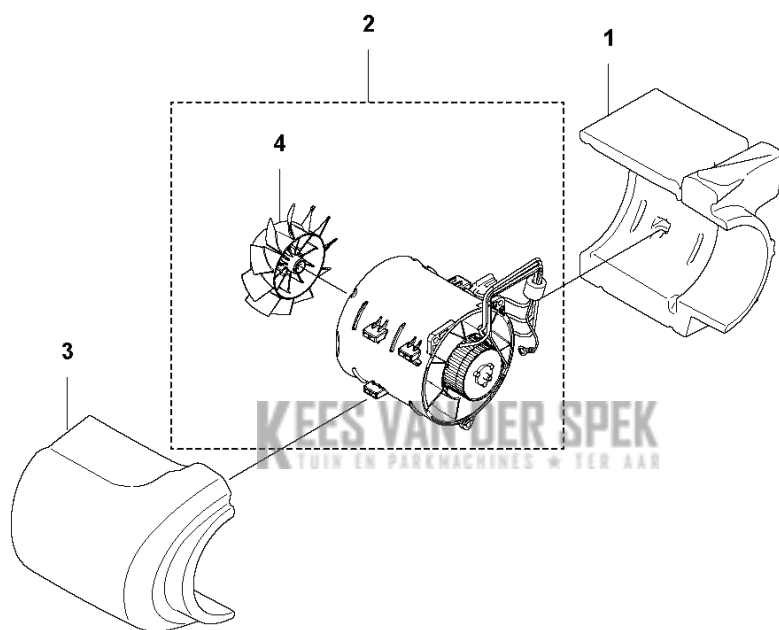

340iBT

KEES VAN DER SPEK
TUIN EN PARKMACHINES ✦ TER AAR

SPARE PARTS LIST

D 340iBT
FAN SYSTEM

REF.	PART NO.	DESCRIPTION	REMARK	QTY.	KIT
1	594906401	MUFFLER		1	
2	597477202	MOTOR ASSY		1	
3	594906501	MUFFLER		1	
4	590818302	ROTOR		1	2

KEES VAN DER SPEK
TUIN EN PARKMACHINES ✦ TER AAR

B 340iBT
THROTTLE CONTROLS

ROW

US

REF.	PART NO.	DESCRIPTION	REMARK	QTY.	KIT
1	593165401	HANDLE HALF		1	
2	593721701	TRIGGER	US	1	
3	593044301	THROTTLE CONTROL ASSY	ROW	1	
5	593913001	COVER		1	
6	597597501	CONTROL PANEL	ROW	1	
7	593838601	SPRING	ROW	1	
10	593165501	HANDLE HALF		1	
11	580292901	SCREW ITXSCT		3	
12	525755109	SCREW ITXSCFM		1	
13	503221012	HEXAGON NUT		1	
14	576579701	HANDLE HOLDER		1	
15	502204001	KNOB		1	
16	725234451	SCREW EHHM		1	
17	593734401	HOLDER		1	
18	503226504	SQUARE NUT		1	
19	593722001	CONTROL PANEL	US	1	

G 340iBT
ACCESSORIES

REF.	PART NO.	DESCRIPTION	REMARK	QTY.	KIT
1	594035001	SLEEVE		1	
2	544400004	HANDLEBAR ASSY		1	
3	576581801	PIPE		1	
4	589811701	NOZZLE		1	
5	579797501	NOZZLE		1	
6	575880701	WRENCH		1	
7	586106302	TUBE ASSY		1	
8	586106301	TUBE ASSY		1	
9	576582701	NOZZLE		1	
10	576581701	PIPE		1	

A 340iBT
TUBE

REF.	PART NO.	DESCRIPTION	REMARK	QTY.	KIT
1	582599601	NOZZLE		1	
2	593785101	TUBE		1	
3	576581401	JOINT		1	
4	595338601	STRAP		1	
6	544274101	CLAMP		2	
7	587555301	HOSE		1	
8	502842801	CLAMP		1	
9	576578301	ELBOW		1	