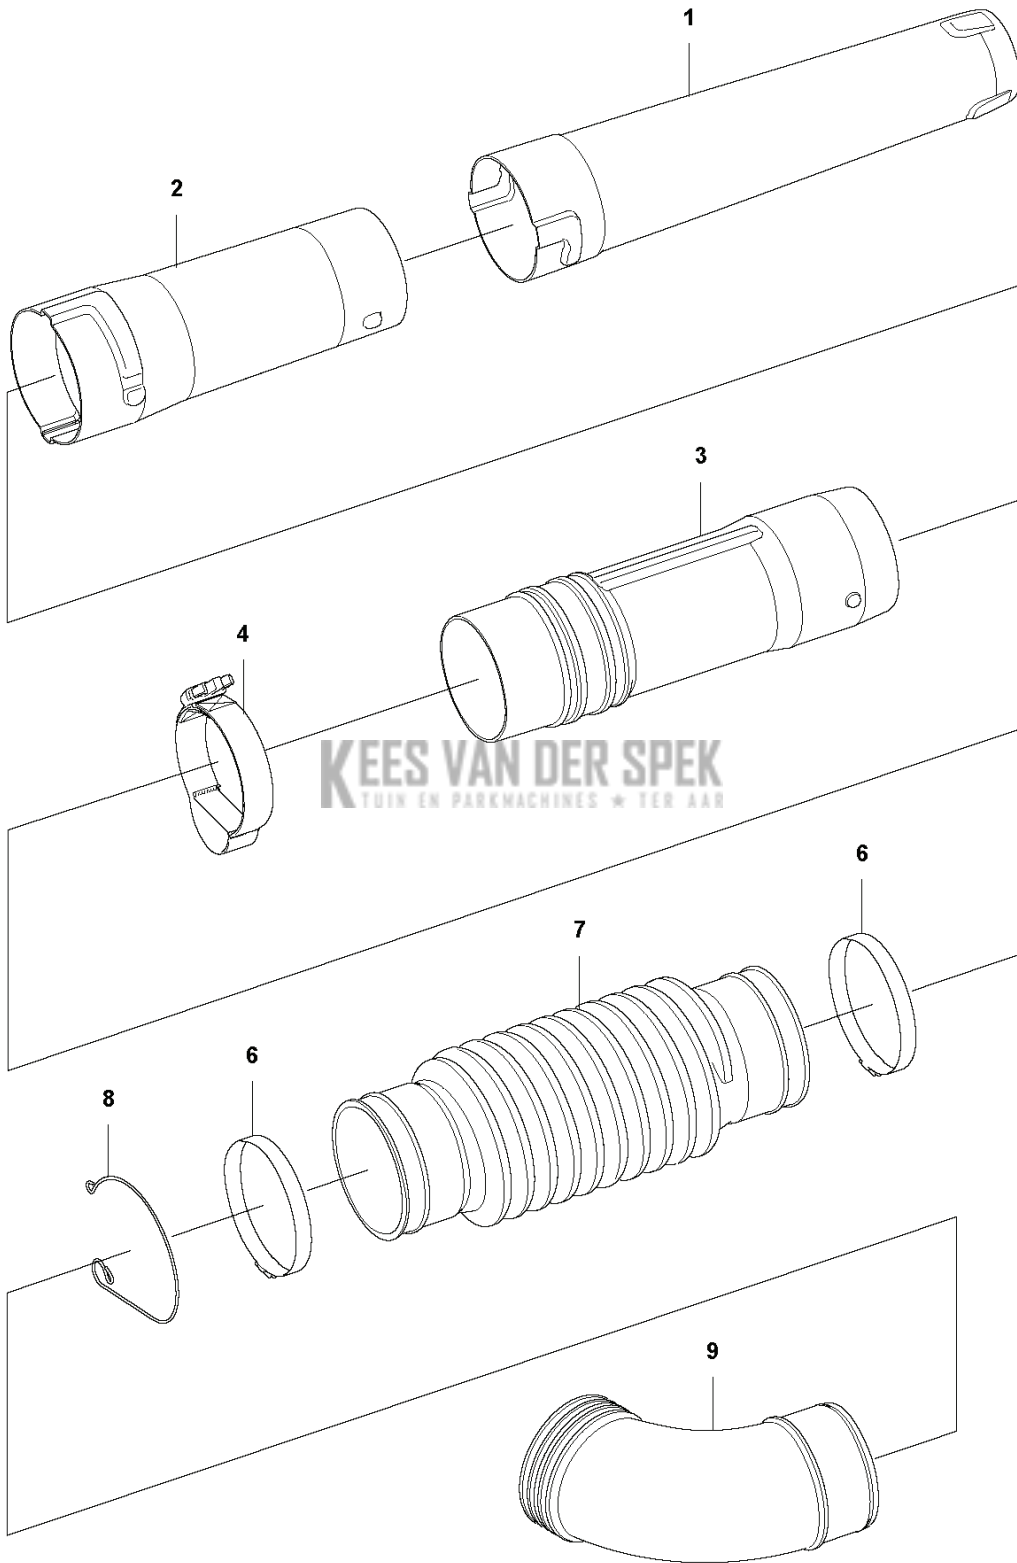

G 340iBT
ACCESSORIES

REF.	PART NO.	DESCRIPTION	REMARK	QTY.	KIT
1	594035001	SLEEVE		1	
2	544400004	HANDLEBAR ASSY		1	
3	576581801	PIPE		1	
4	589811701	NOZZLE		1	
5	579797501	NOZZLE		1	
6	575880701	WRENCH		1	
7	586106302	TUBE ASSY		1	
8	586106301	TUBE ASSY		1	
9	576582701	NOZZLE		1	
10	576581701	PIPE		1	

C 340iBT
HOUSING

KEEP IT AN DER SPITZE
KEINEN DRUCK AUF DIE MASCHINE + TER

REF.	PART NO.	DESCRIPTION	REMARK	QTY.	KIT
1	580292901	SCREW ITXSCT		16	
2	593773701	HOUSING		1	
3	590845402	BACKPLATE		1	
4	576356601	SCREW ITXSCT		1	
5	594954101	STRAP		1	
6	585480001	SPRING		2	
7	577996601	PUSH BUTTON		2	
8	597606801	AIR DUCT		1	
9	593773801	COVER		1	
10	593894801	INLET		1	
11	581472301	CABLE CLAMP		1	
12	503709701	LABEL		1	

A 340iBT
TUBE

REF.	PART NO.	DESCRIPTION	REMARK	QTY.	KIT
1	582599601	NOZZLE		1	
2	593785101	TUBE		1	
3	576581401	JOINT		1	
4	595338601	STRAP		1	
6	544274101	CLAMP		2	
7	587555301	HOSE		1	
8	502842801	CLAMP		1	
9	576578301	ELBOW		1	