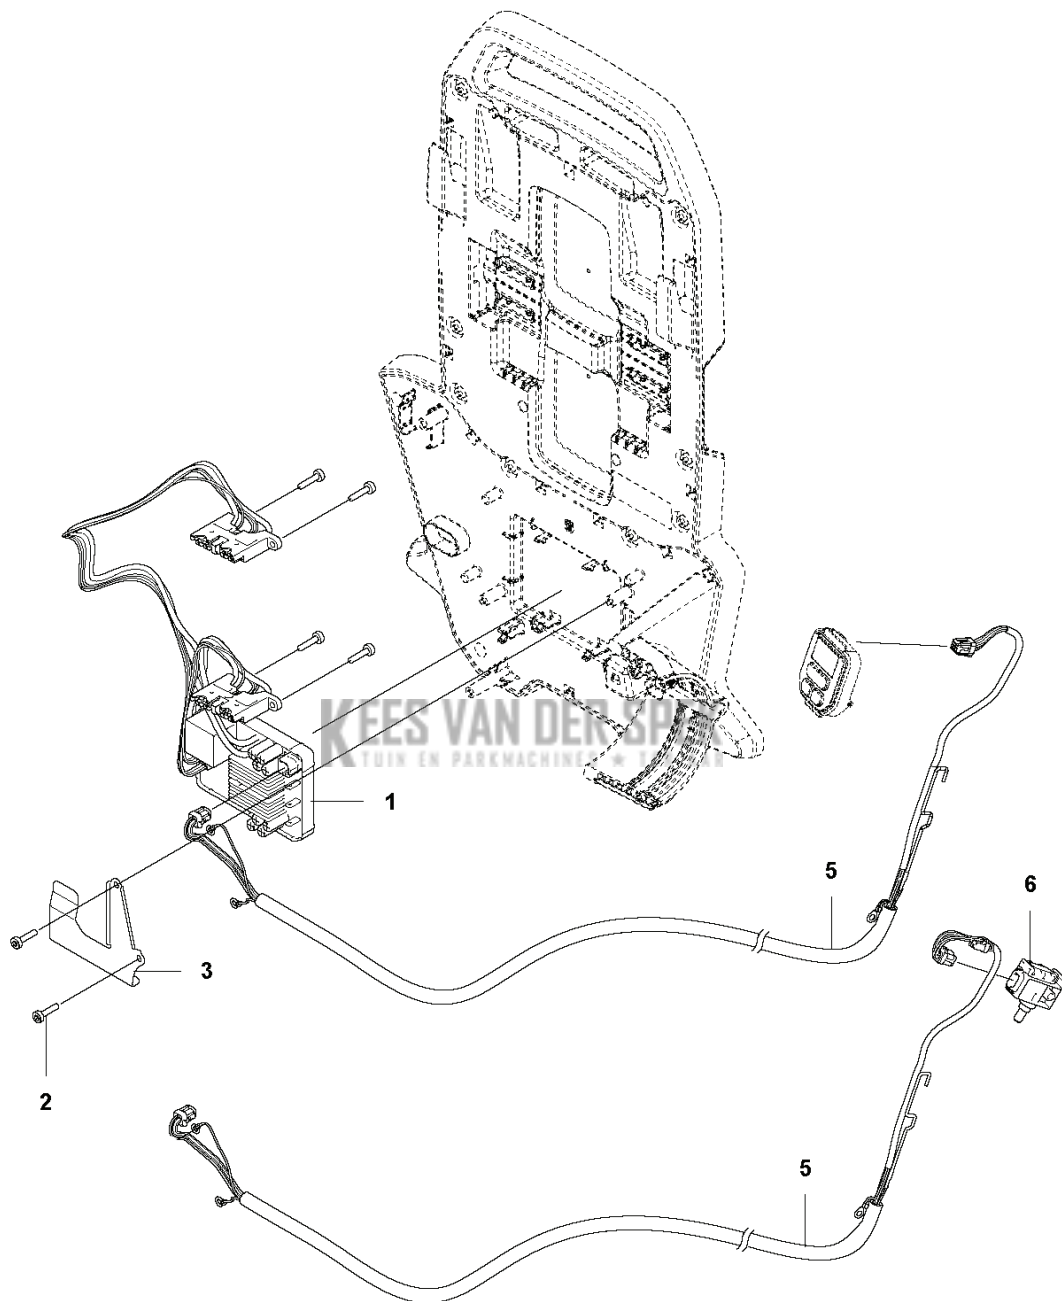

E 340iBT
ELECTRIC SYSTEM

REF.	PART NO.	DESCRIPTION	REMARK	QTY.	KIT
1	597348002	CONTROL UNIT	ROW	1	
1	597347602	CONTROL UNIT	US	1	
3	594035301	SPRING PLATE		1	
5	593714601	WIRING ASSY	ROW	1	
5	593711801	WIRING ASSY	US	1	
6	582050701	SWITCH	US	1	
2	580292901	SCREW ITXSCT		6	

KEES VAN DER SPEK
TUIN EN PARKMACHINES * TER AAR