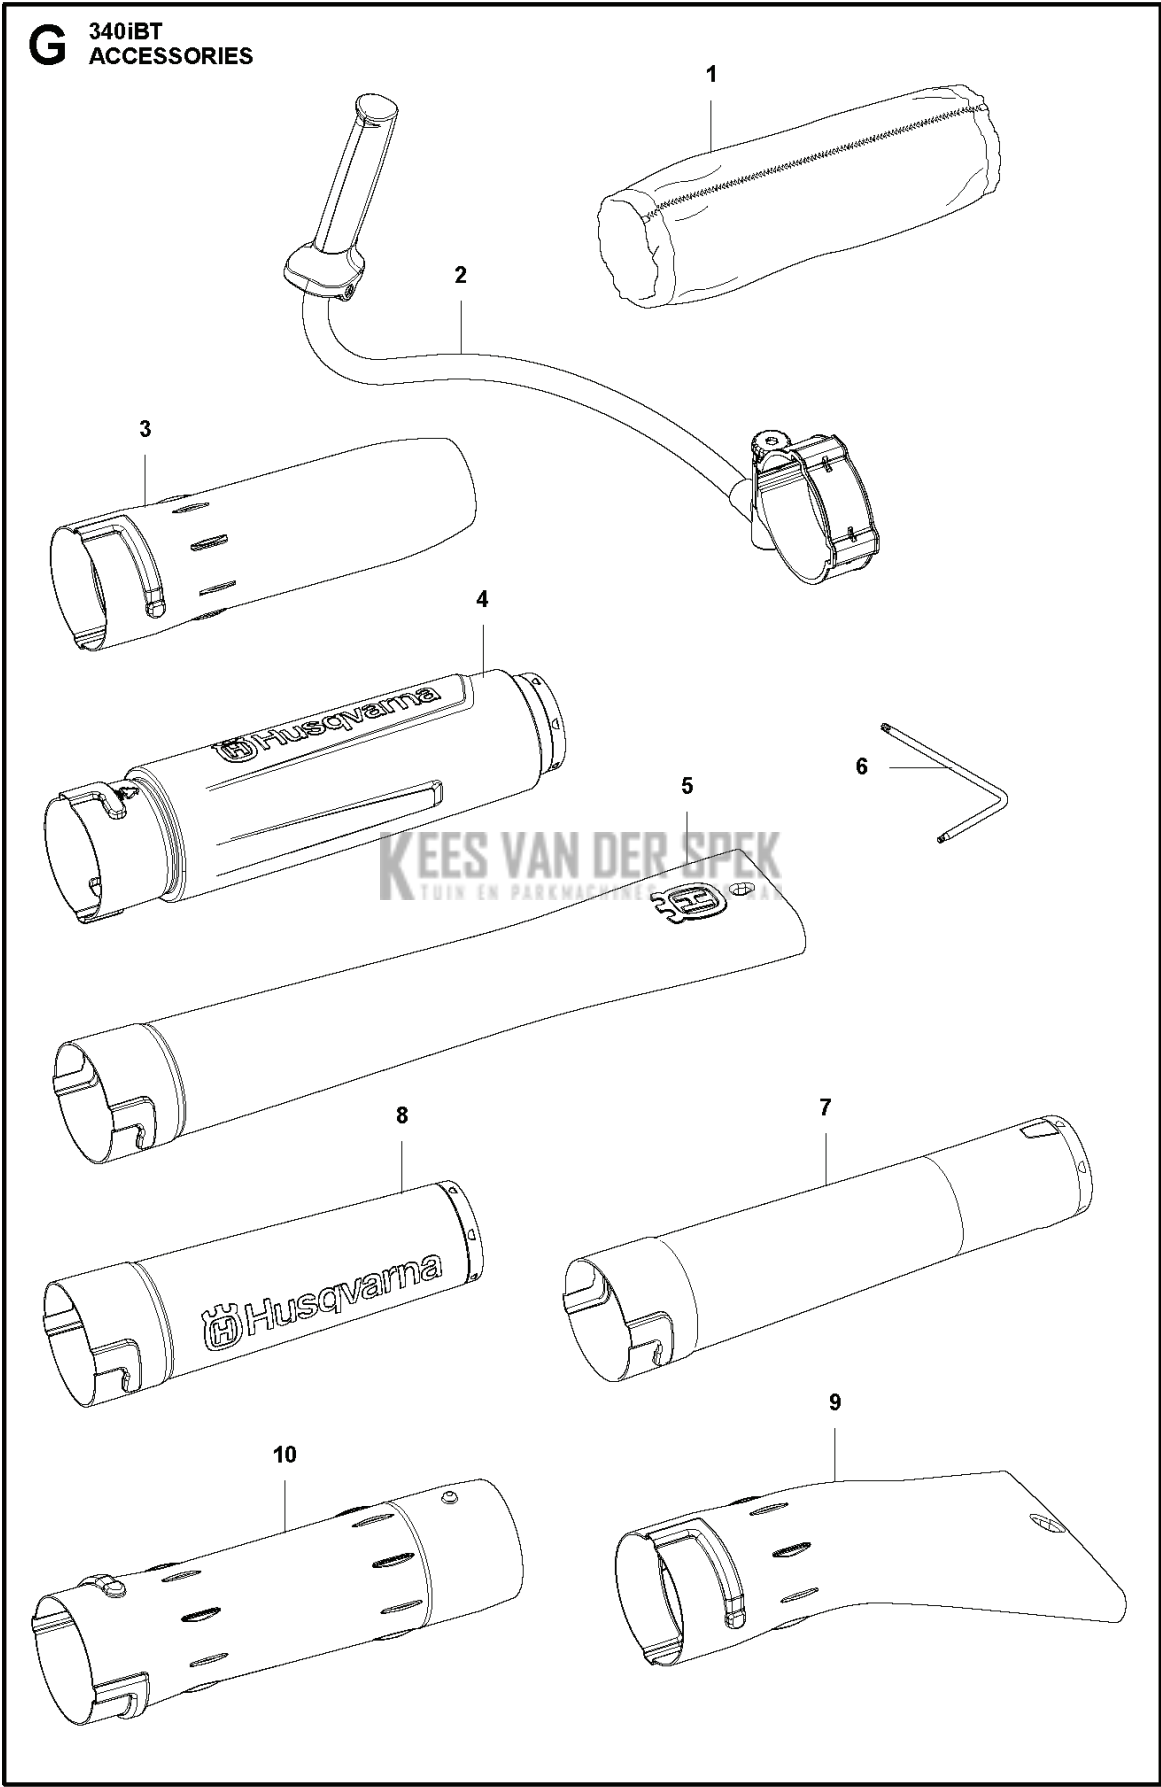

340iBT

KEES VAN DER SPEK
TUIN EN PARKMACHINES ✦ TER AAR

SPARE PARTS LIST

D 340iBT
FAN SYSTEM

REF.	PART NO.	DESCRIPTION	REMARK	QTY.	KIT
1	594906401	MUFFLER		1	
2	597477202	MOTOR ASSY		1	
3	594906501	MUFFLER		1	
4	590818302	ROTOR		1	2

KEES VAN DER SPEK
TUIN EN PARKMACHINES ✦ TER AAR

B 340iBT
THROTTLE CONTROLS

ROW

US

REF.	PART NO.	DESCRIPTION	REMARK	QTY.	KIT
1	593165401	HANDLE HALF		1	
2	593721701	TRIGGER	US	1	
3	593044301	THROTTLE CONTROL ASSY	ROW	1	
5	593913001	COVER		1	
6	597597501	CONTROL PANEL	ROW	1	
7	593838601	SPRING	ROW	1	
10	593165501	HANDLE HALF		1	
11	580292901	SCREW ITXSCT		3	
12	525755109	SCREW ITXSCFM		1	
13	503221012	HEXAGON NUT		1	
14	576579701	HANDLE HOLDER		1	
15	502204001	KNOB		1	
16	725234451	SCREW EHHM		1	
17	593734401	HOLDER		1	
18	503226504	SQUARE NUT		1	
19	593722001	CONTROL PANEL	US	1	

G 340iBT
ACCESSORIES

REF.	PART NO.	DESCRIPTION	REMARK	QTY.	KIT
1	594035001	SLEEVE		1	
2	544400004	HANDLEBAR ASSY		1	
3	576581801	PIPE		1	
4	589811701	NOZZLE		1	
5	579797501	NOZZLE		1	
6	575880701	WRENCH		1	
7	586106302	TUBE ASSY		1	
8	586106301	TUBE ASSY		1	
9	576582701	NOZZLE		1	
10	576581701	PIPE		1	

A 340iBT
TUBE

REF.	PART NO.	DESCRIPTION	REMARK	QTY.	KIT
1	582599601	NOZZLE		1	
2	593785101	TUBE		1	
3	576581401	JOINT		1	
4	595338601	STRAP		1	
6	544274101	CLAMP		2	
7	587555301	HOSE		1	
8	502842801	CLAMP		1	
9	576578301	ELBOW		1	