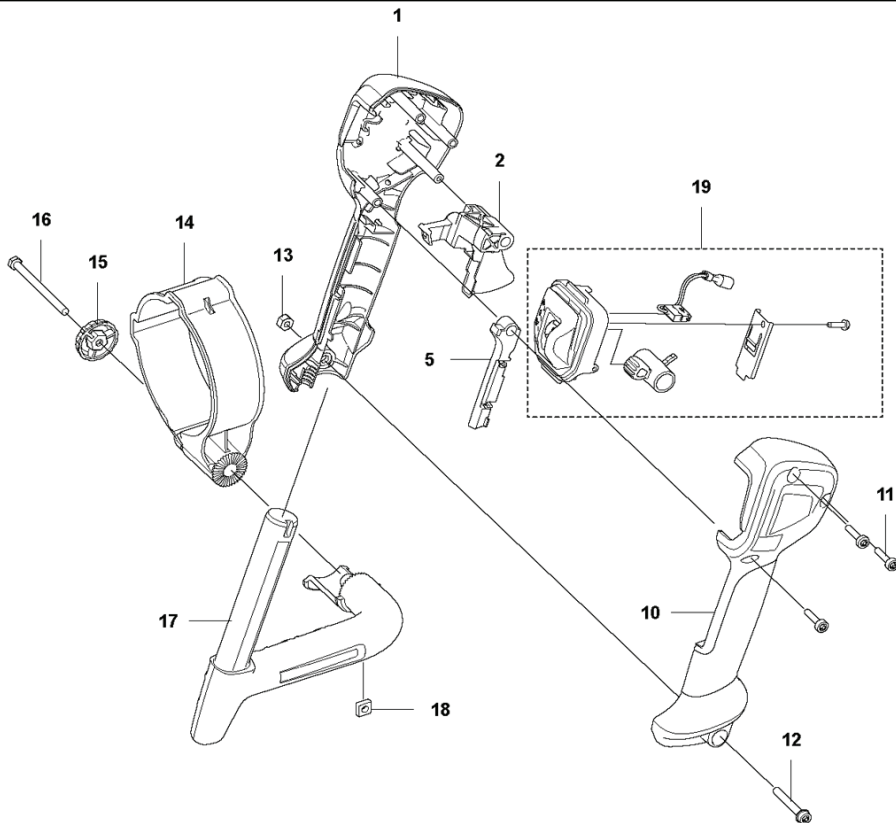

340iBT

KEES VAN DER SPEK
TUIN EN PARKMACHINES ✦ TER AAR

SPARE PARTS LIST

D 340iBT
FAN SYSTEM

REF.	PART NO.	DESCRIPTION	REMARK	QTY.	KIT
1	594906401	MUFFLER		1	
2	597477202	MOTOR ASSY		1	
3	594906501	MUFFLER		1	
4	590818302	ROTOR		1	2

KEES VAN DER SPEK
TUIN EN PARKMACHINES ✦ TER AAR

B 340iBT
THROTTLE CONTROLS

ROW

US

REF.	PART NO.	DESCRIPTION	REMARK	QTY.	KIT
1	593165401	HANDLE HALF		1	
2	593721701	TRIGGER	US	1	
3	593044301	THROTTLE CONTROL ASSY	ROW	1	
5	593913001	COVER		1	
6	597597501	CONTROL PANEL	ROW	1	
7	593838601	SPRING	ROW	1	
10	593165501	HANDLE HALF		1	
11	580292901	SCREW ITXSCT		3	
12	525755109	SCREW ITXSCFM		1	
13	503221012	HEXAGON NUT		1	
14	576579701	HANDLE HOLDER		1	
15	502204001	KNOB		1	
16	725234451	SCREW EHHM		1	
17	593734401	HOLDER		1	
18	503226504	SQUARE NUT		1	
19	593722001	CONTROL PANEL	US	1	

G 340iBT
ACCESSORIES

REF.	PART NO.	DESCRIPTION	REMARK	QTY.	KIT
1	594035001	SLEEVE		1	
2	544400004	HANDLEBAR ASSY		1	
3	576581801	PIPE		1	
4	589811701	NOZZLE		1	
5	579797501	NOZZLE		1	
6	575880701	WRENCH		1	
7	586106302	TUBE ASSY		1	
8	586106301	TUBE ASSY		1	
9	576582701	NOZZLE		1	
10	576581701	PIPE		1	

A 340iBT
TUBE

REF.	PART NO.	DESCRIPTION	REMARK	QTY.	KIT
1	582599601	NOZZLE		1	
2	593785101	TUBE		1	
3	576581401	JOINT		1	
4	595338601	STRAP		1	
6	544274101	CLAMP		2	
7	587555301	HOSE		1	
8	502842801	CLAMP		1	
9	576578301	ELBOW		1	