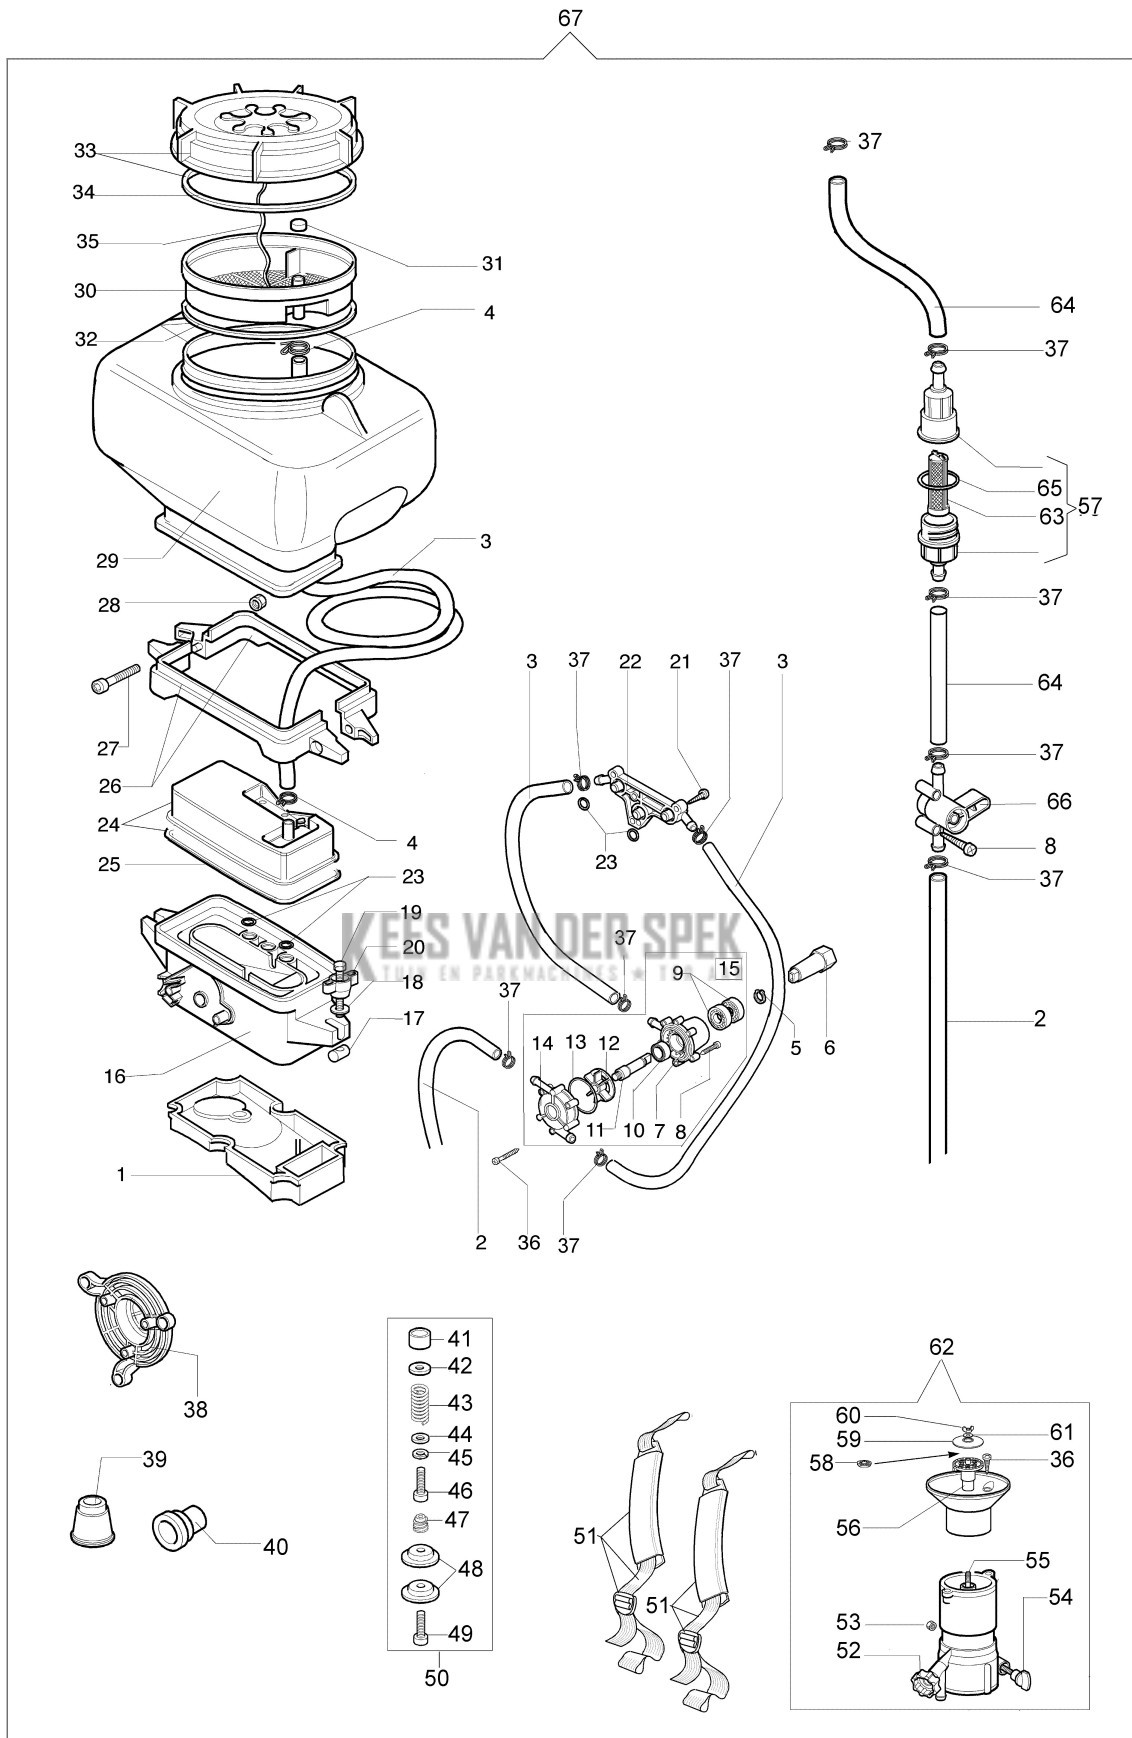

Illustratie Accessories

Ref.Nu	Qty	Part number	Description	Validity from	Validity till	Notes	Bulletin
1	1	56020017	Plate				
2	1	56020039	Tube				
3	3	56020038	Tube				
4	2	3059008	Band				
5	1	3024010R	Snap ring				
6	1	56020100	Joint				
7	1	56020101R	Pump body				
8	3	3960067AR	Screw				
9	2	3035230R	Bearing				
10	1	3050055R	Seal ring				
11	2	56020102	Shaft				
12	1	56020103R	Impeller				
13	1	3049043R	O-ring				
14	1	56020105	Cover				
15	1	365200273CR	Booster pump kit				
16	1	56020130B	Support				
17	2	56020021	Pin				
18	2	3618010	Washer				
19	2	3606025	Screw				
20	2	56020019R	Knob				
21	10	3960091AR	Screw				
22	1	56020106	Fittings				
23	4	3049039R	O-ring				
24	1	56020041BR	Diaphragm				
25	1	56020113B	Gasket				
26	2	56020150R	Clamp				
27	2	3801017R	Screw				
28	2	3914003R	Nut				
29	1	56020002A	Tank				
30	1	56020006	Filter				
31	1	56020005	Cap				
32	1	56020116A	Gasket				
33	1	56022018B	Complete cap				
34	1	56020004B	Gasket				
35	1	56020040	Cable				
36	3	3960087AR	Screw				
37	5	3059006	Band				
38	1	56020046	Guard				
39	2	56020136	Anti-vibration springs assy				
40	2	56020112R	AV-mount				
41	1	56020134R	Bushing				
42	1	3918005R	Washer				
43	1	50070024R	Spring				
44	1	3918010R	Washer				
45	1	3833073R	Washer				

KEES VAN DER SPEK
TUIN EN PARKMACHINES * TER AAR