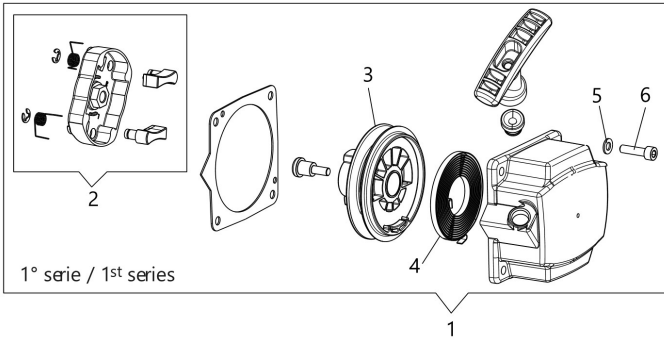

Illustration Starter Assy and clutch

Illustration Starter assy and clutch

Ref.Nu	Qty	Part number	Description	Validity from	Validity till	Notes	Bulletin
1	1	61452046R	Starter assy				
2	1	61450193AR	Clutch driver				
3	1	61450229AR	Starter pulley				
4	1	61450044AR	Starter spring				
5	6	3916005R	Washer				
6	10	3801013R	Screw				
7	1	61452083BR	Flange				
8	6	3819006R	Washer				
9	2	61450070R	Pin				
10	2	61450072R	Washer				
11	1	61450277R	Clutch				
12	2	61450071R	Washer				
13	1	50010148R	Nut				
14	1	3833080R	Washer				
15	1	61450310R	Flywheel				
16	1	BF000030R	Cable				
17	1	2501026BR	Ignition coil				
18	1	61450370R	Spark plug cap				
19	1	61460066	Starter assy				
20	1	61450024R	Starter pulley				
21	1	61450496R	Spring				
22	1	61450025R	Sprocket				
23	1	3801009R	Screw				

Illustration Transmission

Ref.Nu	Qty	Part number	Description	Validity from	Validity till	Notes	Bulletin
1	1	-	Not available for this product		Agosto 2020 / August 2020		BT3-015
2	1	BF000016R	Throttle cable		Agosto 2020 / August 2020		
3	1	BF000022R	Handle and knob		Agosto 2020 / August 2020		BT3-015
4	1	BF000020R	Harness				
5	1	61450327R	Starter case				
6	1	BF000011R	Clutch drum				
7	1	BF000047R	Band				
8	1	BF000048R	Band				
9	1	61450328R	Complete clamp				
10	1	BF000014R	Tube Ø26				
11	1	BF000015R	Drive shaft				
12	1	BF000008R	Bracket				
13	1	BF000029R	Guard kit				
14	1	BF000009R	Blade				
15	1	61450441R	Bevel gear				
16	1	BF000007R	Nut				
17	1	BF000037R	Hub				
18	1	BF000038R	Flange				
19	1	BF000036R	Guard				
20	1	BF000059R	Complete handle	Settembre 2020 /			BT3-015
21	1	BF000058R	Handle and knob	Settembre 2020 /			BT3-015
22	1	BF000145R	Throttle cable	September 2020			BT3-015
23	1	BF000149R	Throttle lever assy				