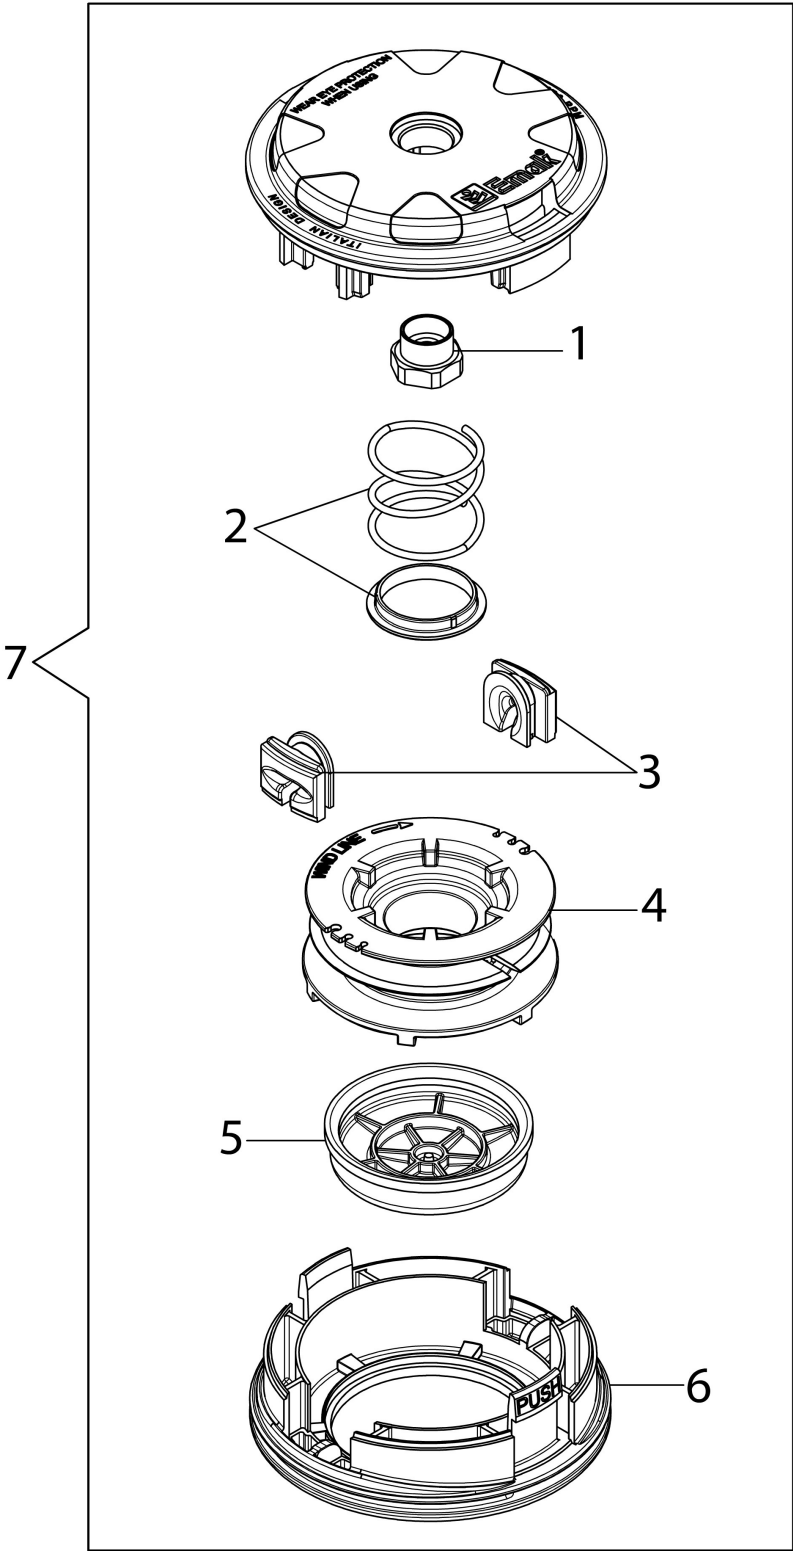

Illustration Starter Assy and clutch

Illustration Starter assy and clutch

Ref.Nu	Qty	Part number	Description	Validity from	Validity till	Notes	Bulletin
1	1	61452046R	Starter assy				
2	1	61450193AR	Clutch driver				
3	1	61450229AR	Starter pulley				
4	1	61450044AR	Starter spring				
5	6	3916005R	Washer				
6	10	3801013R	Screw				
7	1	61452083BR	Flange				
8	6	3819006R	Washer				
9	2	61450070R	Pin				
10	2	61450072R	Washer				
11	1	61450277R	Clutch				
12	2	61450071R	Washer				
13	1	50010148R	Nut				
14	1	3833080R	Washer				
15	1	61450310R	Flywheel				
16	1	BF000030R	Cable				
17	1	2501026BR	Ignition coil				
18	1	61450370R	Spark plug cap				
19	1	61460066	Starter assy				
20	1	61450024R	Starter pulley				
21	1	61450496R	Spring				
22	1	61450025R	Sprocket				
23	1	3801009R	Screw				

Illustration Carburetor

Ref.Nu	Qty	Part number	Description	Validity from	Validity till	Notes	Bulletin
1	1	2318624R	Carburetor				
2	1	2318025R	Repair kit				
3	1	3055155R	Special screwdriver				

Illustration Tap & Go nylon head

Ref.Nu	Qty	Part number	Description	Validity from	Validity till	Notes	Bulletin
1	1	63120040R	Nut				
2	1	63120031R	Kit spring				
3	2	63120001R	Bushing				
4	1	63120010R	Nylon spool				
5	1	63120011R	Knob kit				
6	1	63120012R	Lower cover				
7	1	61459101	Head Tap&Go				