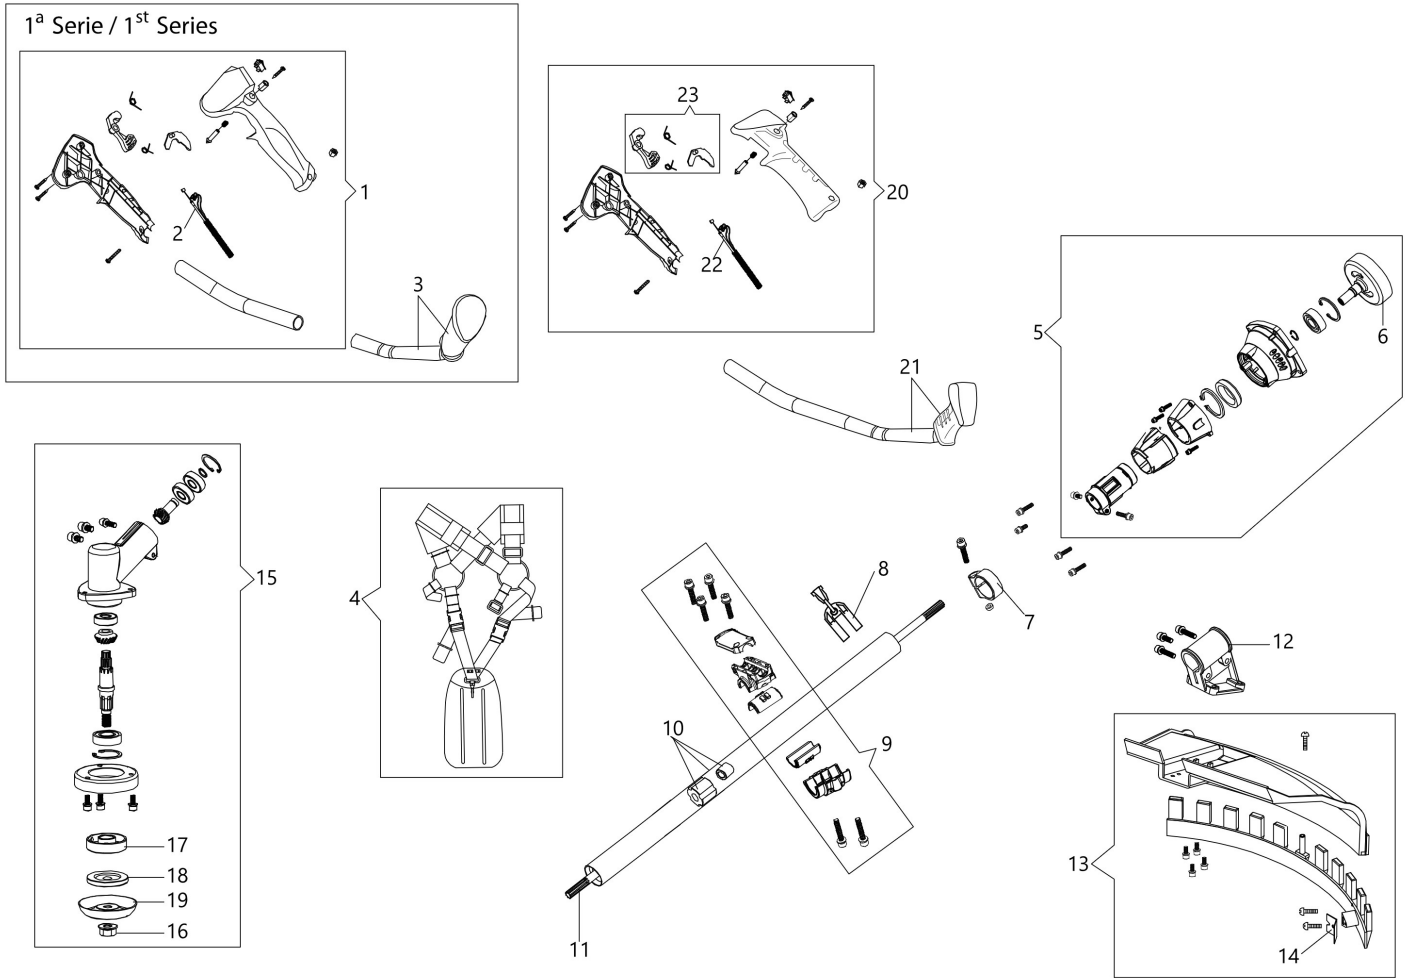

Illustration Transmission

Ref.Nu	Qty	Part number	Description	Validity from	Validity till	Notes	Bulletin
1	1	-	Not available for this product		Agosto 2020 / August 2020		BT3-015
2	1	BF000016R	Throttle cable		Agosto 2020 / August 2020		
3	1	BF000022R	Handle and knob		Agosto 2020 / August 2020		BT3-015
4	1	BF000020R	Harness				
5	1	61450327R	Starter case				
6	1	BF000011R	Clutch drum				
7	1	BF000047R	Band				
8	1	BF000048R	Band				
9	1	61450328R	Complete clamp				
10	1	BF000014R	Tube Ø26				
11	1	BF000015R	Drive shaft				
12	1	BF000008R	Bracket				
13	1	BF000029R	Guard kit				
14	1	BF000009R	Blade				
15	1	61450441R	Bevel gear				
16	1	BF000007R	Nut				
17	1	BF000037R	Hub				
18	1	BF000038R	Flange				
19	1	BF000036R	Guard				
20	1	BF000059R	Complete handle	Settembre 2020 /			BT3-015
21	1	BF000058R	Handle and knob	Settembre 2020 /			BT3-015
22	1	BF000145R	Throttle cable	September 2020			BT3-015
23	1	BF000149R	Throttle lever assy				

Ref.Nu	Qty	Part number	Description	Validity from	Validity till	Notes	Bulletin
1	1	63120040R	Nut				
2	1	63120031R	Kit spring				
3	2	63120001R	Bushing				
4	1	63120010R	Nylon spool				
5	1	63120011R	Knob kit				
6	1	63120012R	Lower cover				
7	1	61459101	Head Tap&Go				