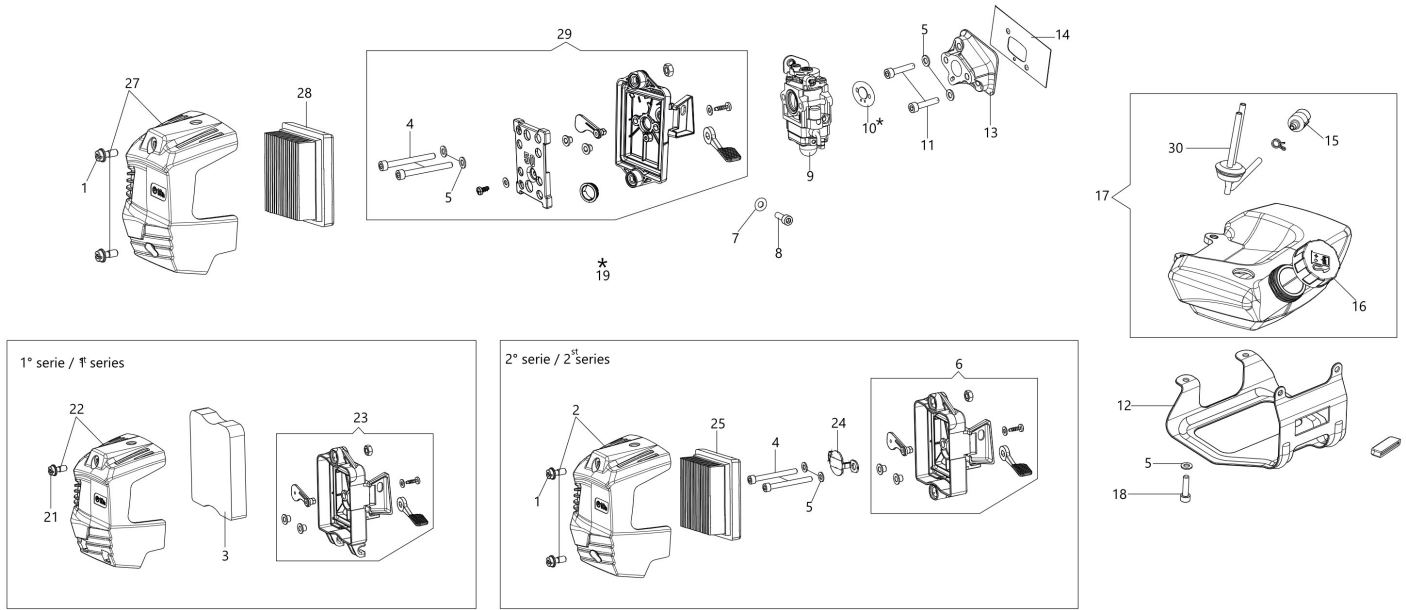

Illustration Tank and air filter

Illustration Tank and air filter

Ref.Nu	Qty	Part number	Description	Validity from	Validity till	Notes	Bulletin
1	1	61330040AR	Screw	SN 8149160155			BT3-11-10/19
2	1	61450045	Air filter cover	SN 8149160155		Per modelli premodifica da	BT3-11-10/19
3	1	61450061R	Air filter		SN 8140030755		BT3-12-03/20
4	2	3801012R	Screw			to be matched	
5	4	3916005R	Washer				
6	1	61450047	Air filter support	SN 8149160155		Per modelli premodifica da	BT3-11-10/19
7	1	3918010R	Washer				
8	1	3801011R	Screw			to be matched	
9	1	2318624R	Carburetor				
10	1	61450054AR	Gasket				
11	2	3801015R	Screw				
12	1	61450082R	Tank shield				
13	1	61450053AR	Insulator				
14	1	61450052AR	Gasket				
15	1	094600450R	Fuel filter				
16	1	BF000024R	Tank cap				
17	1	61452050R	Tank assy				
18	2	3801013R	Screw				
19	1	61450443	Gasket set				
21	1	61330040AR	Screw		SN 8149160154		
22	1	61450444	Air filter cover		SN 8149160154		
23	1	61450445	Air filter support		SN 8149160154		
24	1	61450016R	Plate	SN 8140030756			BT3-12-03/20
25	1	61450425R	Air filter	SN 8140030756			BT3-12-03/20
27	1	61510112	Air filter cover				
28	1	61120018R	Air filter				
29	1	61450094R	Air filter support				
30	1	BF000031R	Kit tubes