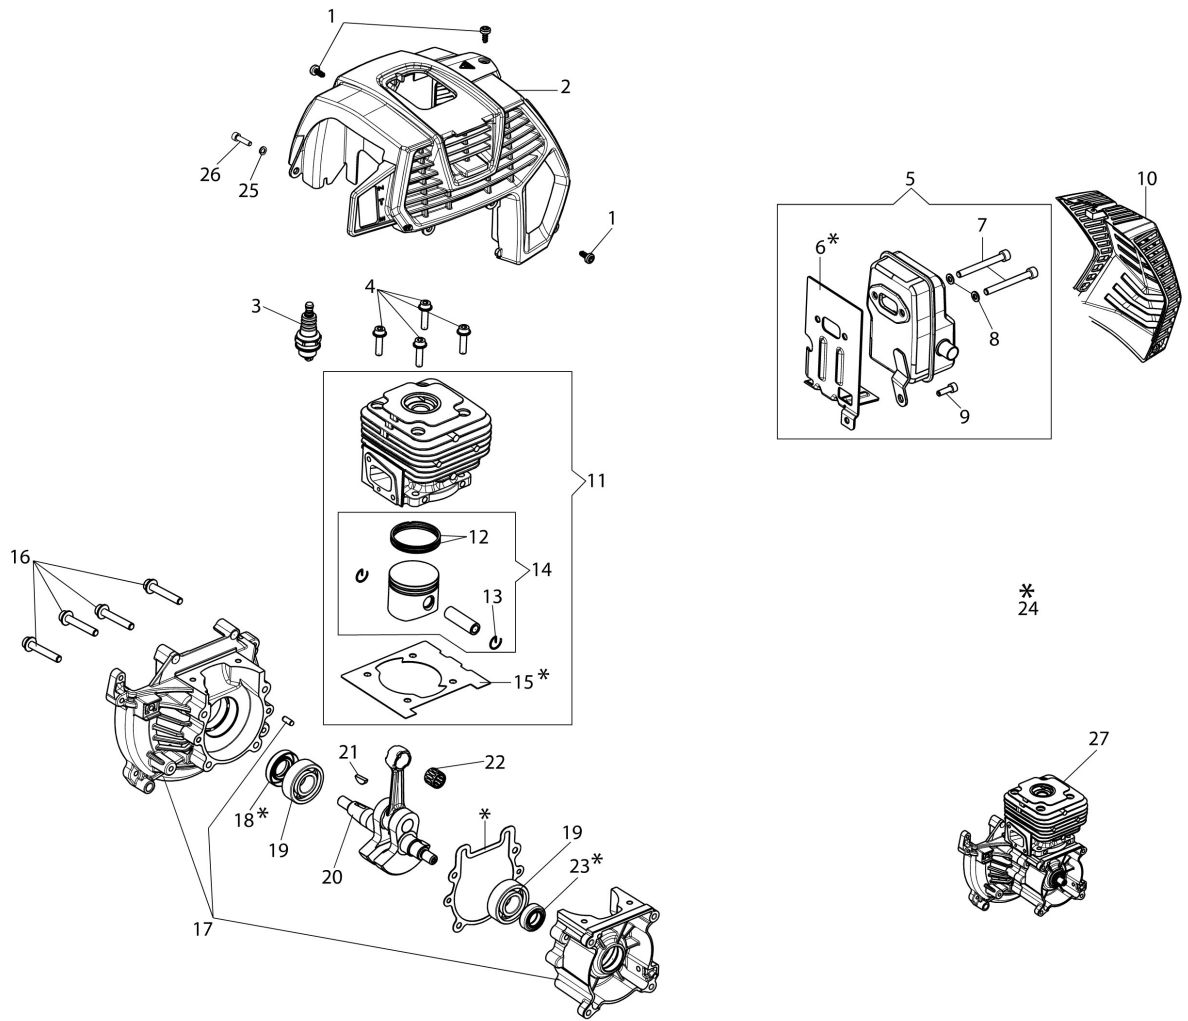

DSH 4000 T Brushcutter

Documents

Engine

Starter assy and clutch

Tank and air filter

Transmission

Carburetor

Tap & Go nylon head

Illustration Engine

Ref.Nu	Qty	Part number	Description	Validity from	Validity till	Notes	Bulletin
1	3	3960121R	Screw				
2	1	61510105	Engine cover				
3	1	3055104R	Spark plug				
4	4	3860095R	Screw				
5	1	61450212R	Complete muffler				
6	1	61450242AR	Gasket				
7	2	3801069R	Screw				
8	2	3916006R	Washer				
9	1	3801011R	Screw				
10	1	61450367R	Muffler cover				
11	1	61450048A	Complete cylinder		SN 8140030755		BT3-12-03/20
11	1	61450048A	Complete cylinder	8140030756			BT3-12-03/20
12	2	61450014R	Piston ring				
13	2	61450013R	Ring				
14	1	61450187AR	Piston assy				
15	1	61450127AR	Gasket				
16	4	3860096R	Screw				
17	1	61452001BR	Crankcase assy				
18	1	3050056R	Oil seal				
19	2	3035065R	Bearing				
20	1	61450001BR	Crankshaft				
21	1	3028020R	Key				
22	1	50110044R	Bearing				
23	1	3050057R	Oil seal				
24	1	61450443	Gasket set				
25	2	3801009R	Screw				
26	2	3916005R	Washer				
27	1	61450039R	Short block				

Illustration Carburetor

Ref.Nu	Qty	Part number	Description	Validity from	Validity till	Notes	Bulletin
1	1	2318624R	Carburetor				
2	1	2318025R	Repair kit				
3	1	3055155R	Special screwdriver				

Illustration Tap & Go nylon head

Ref.Nu	Qty	Part number	Description	Validity from	Validity till	Notes	Bulletin
1	1	63120040R	Nut				
2	1	63120031R	Kit spring				
3	2	63120001R	Bushing				
4	1	63120010R	Nylon spool				
5	1	63120011R	Knob kit				
6	1	63120012R	Lower cover				
7	1	61459101	Head Tap&Go				