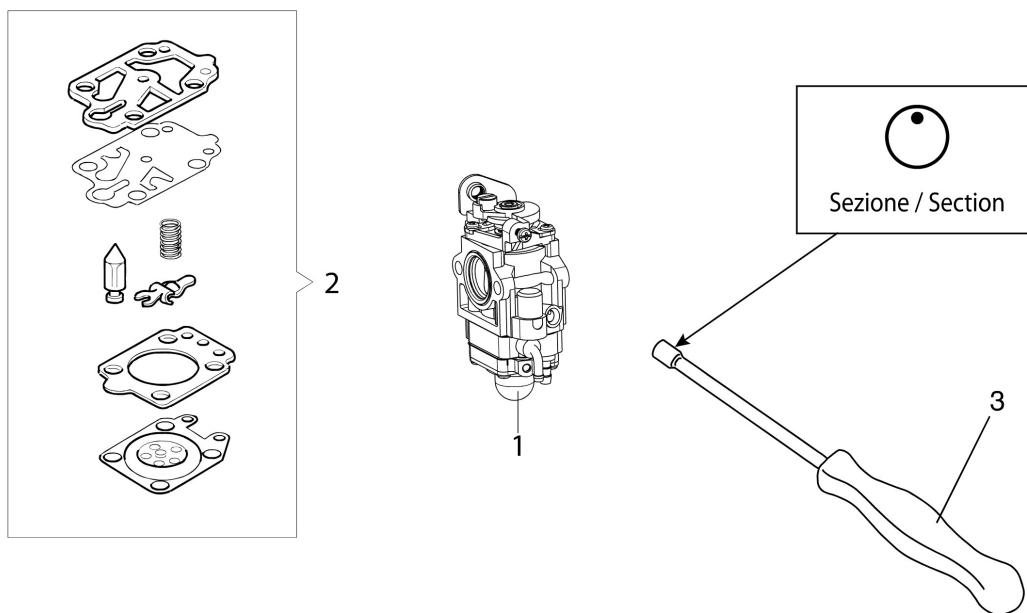

Illustration Transmission

Ref.Nu	Qty	Part number	Description	Validity from	Validity till	Notes	Bulletin
1	1	-	Not available for this product		Agosto 2020 / August 2020		BT3-015
2	1	BF000016R	Throttle cable		Agosto 2020 / August 2020		
3	1	BF000022R	Handle and knob		Agosto 2020 / August 2020		BT3-015
4	1	BF000020R	Harness				
5	1	61450327R	Starter case				
6	1	BF000011R	Clutch drum				
7	1	BF000047R	Band				
8	1	BF000048R	Band				
9	1	61450328R	Complete clamp				
10	1	BF000014R	Tube Ø26				
11	1	BF000015R	Drive shaft				
12	1	BF000008R	Bracket				
13	1	BF000029R	Guard kit				
14	1	BF000009R	Blade				
15	1	61450441R	Bevel gear				
16	1	BF000007R	Nut				
17	1	BF000037R	Hub				
18	1	BF000038R	Flange				
19	1	BF000036R	Guard				
20	1	BF000059R	Complete handle	Settembre 2020 /			BT3-015
21	1	BF000058R	Handle and knob	Settembre 2020 /			BT3-015
22	1	BF000145R	Throttle cable	September 2020			BT3-015
23	1	BF000149R	Throttle lever assy				

Ref.Nu	Qty	Part number	Description	Validity from	Validity till	Notes	Bulletin
1	1	63120040R	Nut				
2	1	63120031R	Kit spring				
3	2	63120001R	Bushing				
4	1	63120010R	Nylon spool				
5	1	63120011R	Knob kit				
6	1	63120012R	Lower cover				
7	1	61459101	Head Tap&Go				