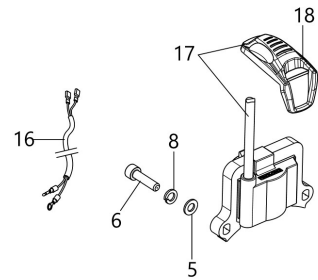

Illustration Starter Assy and clutch

Illustration Starter assy and clutch

Ref.Nu	Qty	Part number	Description	Validity from	Validity till	Notes	Bulletin
1	1	61452046R	Starter assy				
2	1	61450193AR	Clutch driver				
3	1	61450229AR	Starter pulley				
4	1	61450044AR	Starter spring				
5	6	3916005R	Washer				
6	10	3801013R	Screw				
7	1	61452083BR	Flange				
8	6	3819006R	Washer				
9	2	61450070R	Pin				
10	2	61450072R	Washer				
11	1	61450277R	Clutch				
12	2	61450071R	Washer				
13	1	50010148R	Nut				
14	1	3833080R	Washer				
15	1	61450310R	Flywheel				
16	1	BF000030R	Cable				
17	1	2501026BR	Ignition coil				
18	1	61450370R	Spark plug cap				
19	1	61460066	Starter assy				
20	1	61450024R	Starter pulley				
21	1	61450496R	Spring				
22	1	61450025R	Sprocket				
23	1	3801009R	Screw				

Illustration Transmission

Ref.Nu	Qty	Part number	Description	Validity from	Validity till	Notes	Bulletin
1	1	-	Not available for this product		Agosto 2020 / August 2020		BT3-015
2	1	BF000016R	Throttle cable		Agosto 2020 / August 2020		
3	1	BF000022R	Handle and knob		Agosto 2020 / August 2020		BT3-015
4	1	BF000020R	Harness				
5	1	61450327R	Starter case				
6	1	BF000011R	Clutch drum				
7	1	BF000047R	Band				
8	1	BF000048R	Band				
9	1	61450328R	Complete clamp				
10	1	BF000014R	Tube Ø26				
11	1	BF000015R	Drive shaft				
12	1	BF000008R	Bracket				
13	1	BF000029R	Guard kit				
14	1	BF000009R	Blade				
15	1	61450441R	Bevel gear				
16	1	BF000007R	Nut				
17	1	BF000037R	Hub				
18	1	BF000038R	Flange				
19	1	BF000036R	Guard				
20	1	BF000059R	Complete handle	Settembre 2020 /			BT3-015
21	1	BF000058R	Handle and knob	Settembre 2020 /			BT3-015
22	1	BF000145R	Throttle cable	September 2020			BT3-015
23	1	BF000149R	Throttle lever assy				