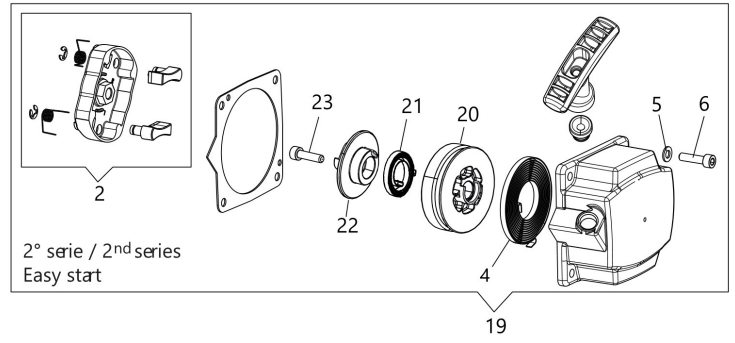

Illustration Starter Assy and clutch

Illustration Starter assy and clutch

Ref.Nu	Qty	Part number	Description	Validity from	Validity till	Notes	Bulletin
1	1	61452046R	Starter assy				
2	1	61450193AR	Clutch driver				
3	1	61450229AR	Starter pulley				
4	1	61450044AR	Starter spring				
5	6	3916005R	Washer				
6	10	3801013R	Screw				
7	1	61452083BR	Flange				
8	6	3819006R	Washer				
9	2	61450070R	Pin				
10	2	61450072R	Washer				
11	1	61450277R	Clutch				
12	2	61450071R	Washer				
13	1	50010148R	Nut				
14	1	3833080R	Washer				
15	1	61450310R	Flywheel				
16	1	BF000030R	Cable				
17	1	2501026BR	Ignition coil				
18	1	61450370R	Spark plug cap				
19	1	61460066	Starter assy				
20	1	61450024R	Starter pulley				
21	1	61450496R	Spring				
22	1	61450025R	Sprocket				
23	1	3801009R	Screw				

Illustration Transmission

Ref.Nu	Qty	Part number	Description	Validity from	Validity till	Notes	Bulletin
1	1	-	Not available for this product		Agosto 2020 / August 2020		BT3-015
2	1	BF000016R	Throttle cable		Agosto 2020 / August 2020		
3	1	BF000022R	Handle and knob		Agosto 2020 / August 2020		BT3-015
4	1	BF000020R	Harness				
5	1	61450327R	Starter case				
6	1	BF000011R	Clutch drum				
7	1	BF000047R	Band				
8	1	BF000048R	Band				
9	1	61450328R	Complete clamp				
10	1	BF000014R	Tube Ø26				
11	1	BF000015R	Drive shaft				
12	1	BF000008R	Bracket				
13	1	BF000029R	Guard kit				
14	1	BF000009R	Blade				
15	1	61450441R	Bevel gear				
16	1	BF000007R	Nut				
17	1	BF000037R	Hub				
18	1	BF000038R	Flange				
19	1	BF000036R	Guard				
20	1	BF000059R	Complete handle	Settembre 2020 /			BT3-015
21	1	BF000058R	Handle and knob	Settembre 2020 /			BT3-015
22	1	BF000145R	Throttle cable	September 2020			BT3-015
23	1	BF000149R	Throttle lever assy				