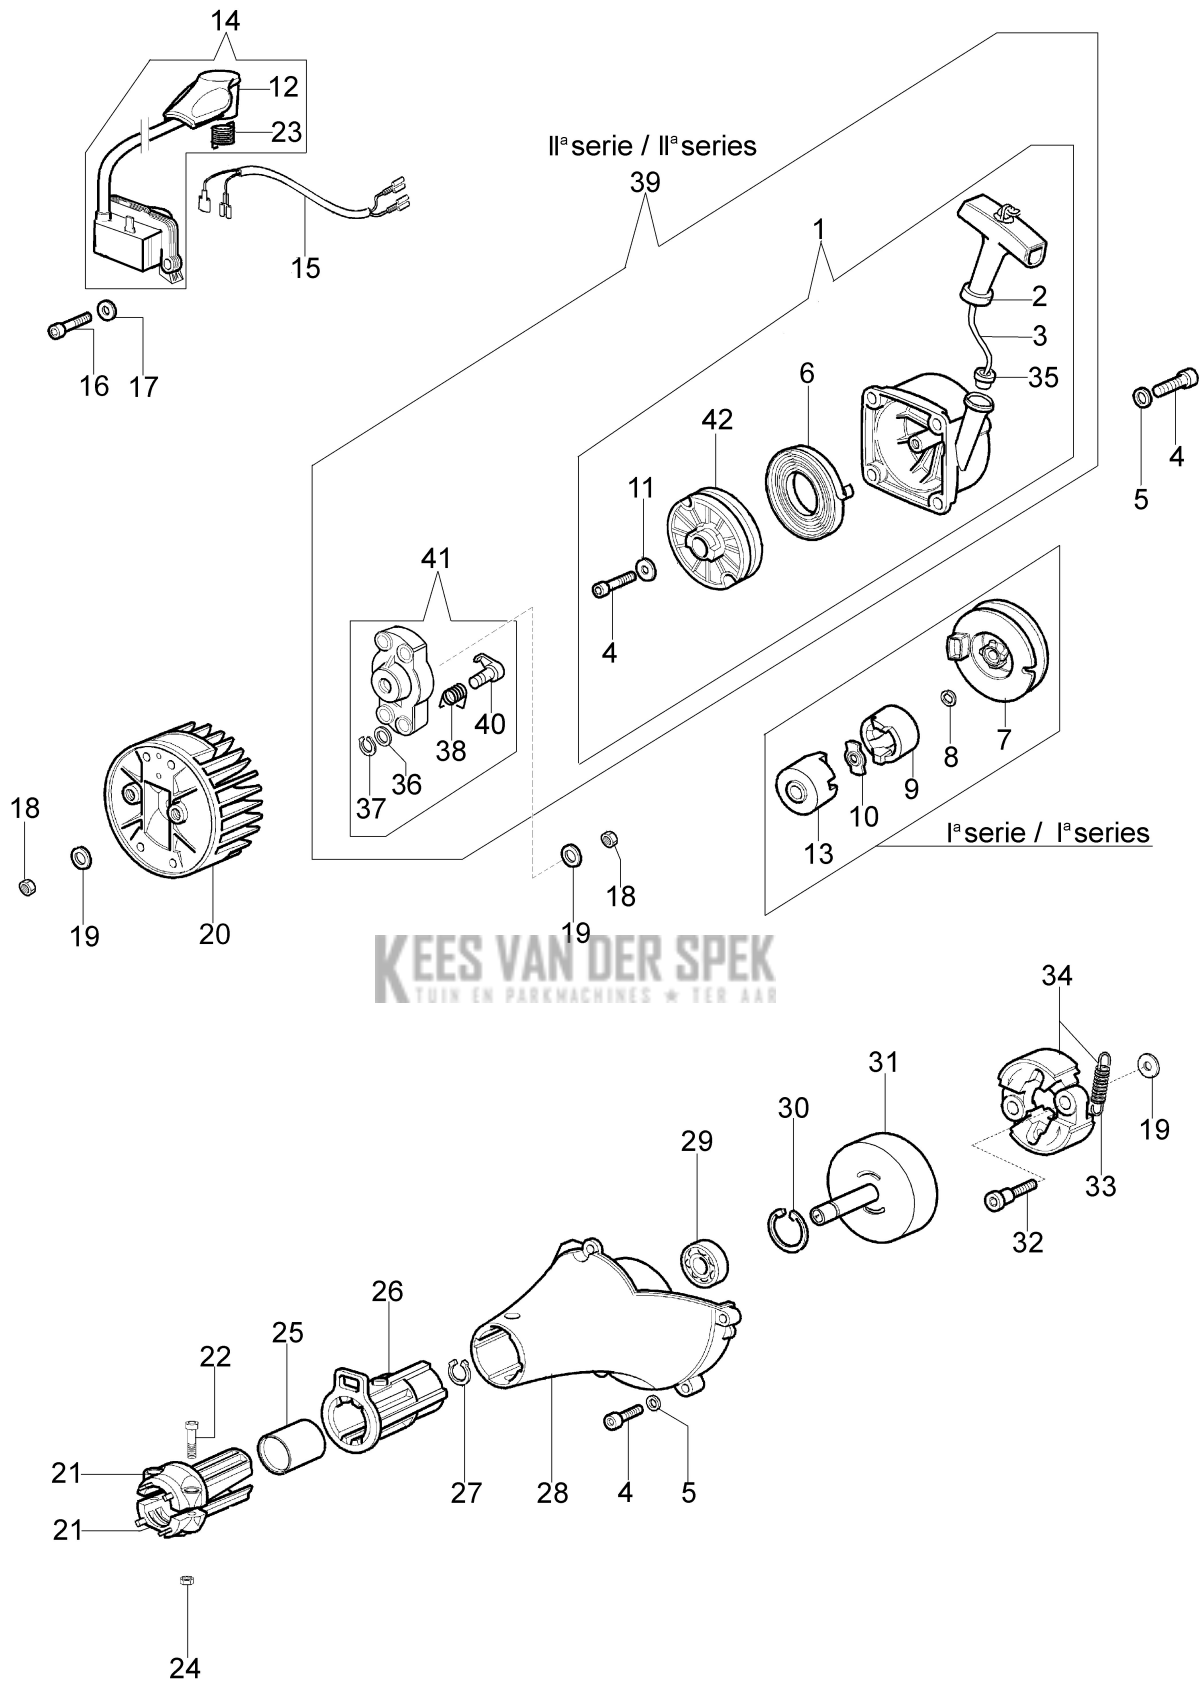

Illustratie Starter assy and clutch

Ref.Nu	Qty	Part number	Description	Validity from	Validity till	Notes	Bulletin
1	1	61200258R	Starter assy				
2	1	61200015R	Starter handle				
3	1	56520087R	Starter rope				
4	6	3801010R	Screw				
5	4	3916005R	Washer				
6	1	004000132R	Spring				
7	1	56520038AR	Pulley				
8	1	3027005R	Ring				
9	1	56520039AR	Shaft joint				
10	1	56520040AR	Plate				
11	1	3918020R	Washer				
12	1	61200012AR	Spark plug cap				
13	1	61200062AR	Clutch driver				
14	1	61250015BR	Ignition coil				
15	1	61250047R	Cable				
16	2	3801013R	Screw				
17	2	3819006R	Washer				
18	1	3912009	Nut				
19	1	3818011AR	Washer				
20	1	61250014AR	Flywheel				
21	2	61200192AR	Adaptor				
22	2	3801015R	Screw				
23	1	50050127	Spring				
24	2	3914003R	Nut				
25	1	4196038R	Bushing				
26	1	4196037R	Sleeve				
27	1	3024015R	Ring				
28	1	61200031AR	Starter case				
29	1	3035042R	Bearing				
30	1	3025022R	Ring				
31	1	4191030R	Clutch drum				
32	1	4191027FR	Pin				
33	1	4191028R	Spring				
34	1	4191153AR	Clutch				
35	1	072700089R	Bushing				
36	2	3064010R	Washer				
37	2	3024007R	Ring				
38	2	4191017A	Spring				
39	1	61200260	Starter kit assy				
40	2	4191016R	Pawl				
41	1	61252002R	Clutch driver				
42	1	4191018BR	Starter pulley