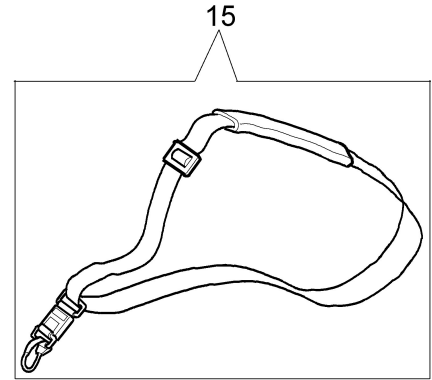

KEES VAN DER SPEK
TUIN EN PARKMACHINES * TER AAR

Illustratie Accessories

Ref.Nu	Qty	Part number	Description	Validity from	Validity till	Notes	Bulletin	
1		-	Not available for this product					
2	1	3960040R	Screw			Sostituita da testina completa codice 63019016 (inserto maschio), 63019018 (inserto femmina); Replaced by complet head p/n 63019016 (male insert), 63019018 (female insert)		
3	1	4174278R	Plate					
4	4	3802004DR	Screw					
5	1	4174283AR	Skirt w/blade					
6	1	4174275R	Blade					
7	1	4192048CR	Disc guard					
8	2	4199005AR	Bushing					
9	1	4199008B	Insert (male)					
10	1	4199004	Spring					
11	1	4199042R	Nylon spool Ø3					
12	1	4095673BR	3-tooth blade					
13	1	4199035BR	Cover					
14	1	61052031R	Tool kit					
15	1	4160463AR	Single harness					
16	1	61212061	Labels kit					
17		-	Not available for this product					
18	1	61110076	Insert (female)			Sostituita da testina completa codice 63019016 (inserto maschio), 63019018 (inserto femmina); Replaced by complet head p/n 63019016 (male insert), 63019018 (female insert)		
19	1	4199052	Nylon spool					
20	1	4199026A	Cover					
21	1	4199046	Cover					
22	1	63019018	Compl. nylon head Ø3					
22	1	63019016	Compl. nylon head Ø3