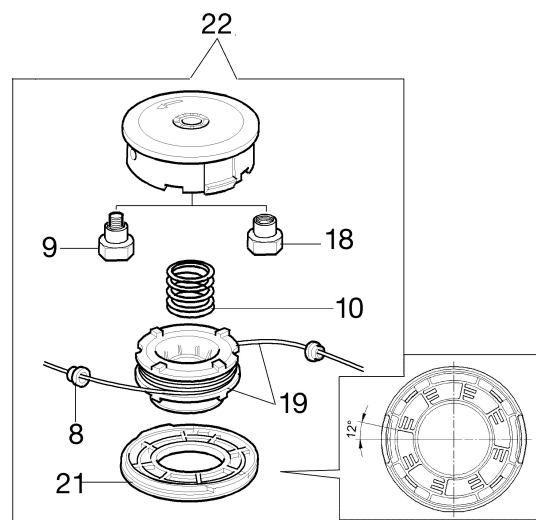

KEES VAN DER SPEK
TUIN EN PARKMACHINES * TER AAR

Illustratie Accessories

Ref.Nu	Qty	Part number	Description	Validity from	Validity till	Notes	Bulletin	
1		-	Not available for this product					
2	1	3960040R	Screw			Sostituita da testina completa codice 63019016 (inserto maschio), 63019018 (inserto femmina); Replaced by complet head p/n 63019016 (male insert), 63019018 (female insert)		
3	1	4174278R	Plate					
4	4	3802004DR	Screw					
5	1	4174283AR	Skirt w/blade					
6	1	4174275R	Blade					
7	1	4192048CR	Disc guard					
8	2	4199005AR	Bushing					
9	1	4199008B	Insert (male)					
10	1	4199004	Spring					
11	1	4199042R	Nylon spool Ø3					
12	1	4095673BR	3-tooth blade					
13	1	4199035BR	Cover					
14	1	61052031R	Tool kit					
15	1	4160463AR	Single harness					
16	1	61212061	Labels kit					
17		-	Not available for this product					
18	1	61110076	Insert (female)			Sostituita da testina completa codice 63019016 (inserto maschio), 63019018 (inserto femmina); Replaced by complet head p/n 63019016 (male insert), 63019018 (female insert)		
19	1	4199052	Nylon spool					
20	1	4199026A	Cover					
21	1	4199046	Cover					
22	1	63019018	Compl. nylon head Ø3					
22	1	63019016	Compl. nylon head Ø3