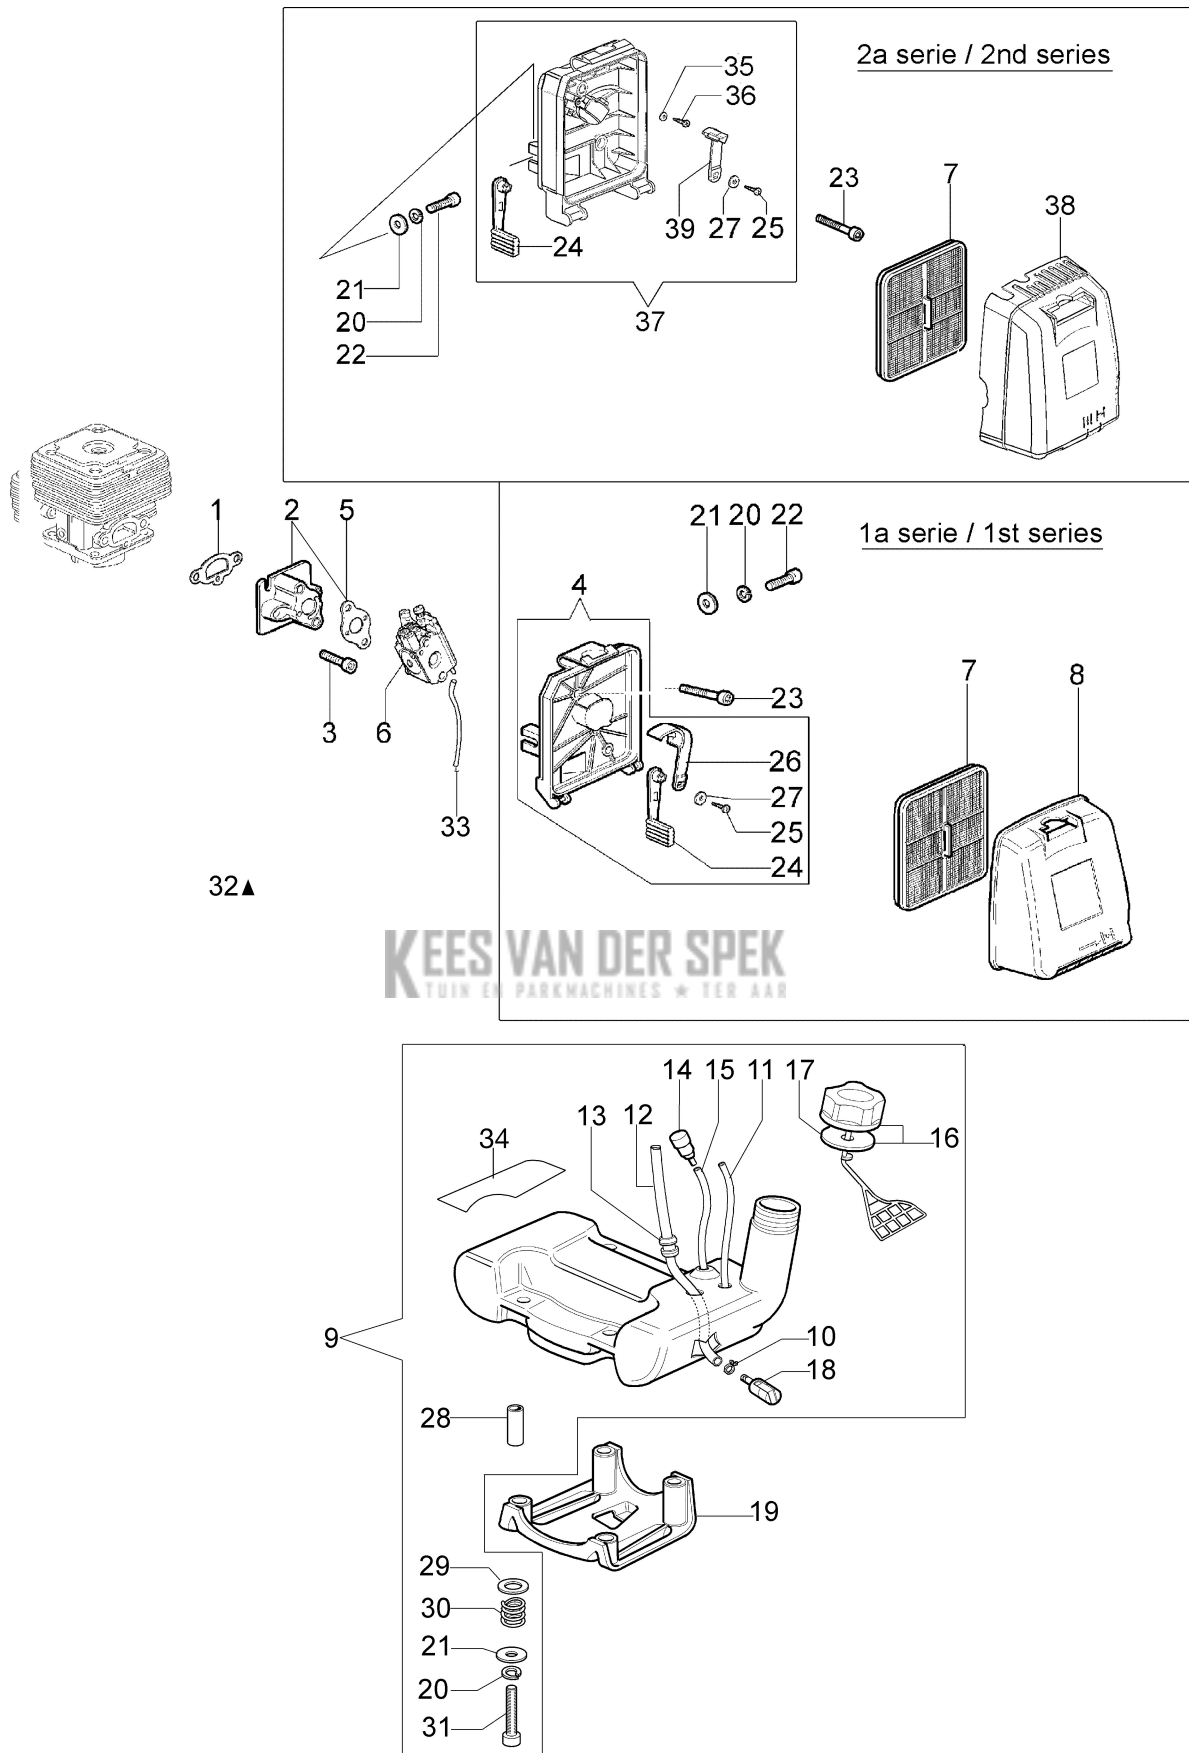

Illustratie Tank and air filter

Ref.Nu	Qty	Part number	Description	Validity from	Validity till	Notes	Bulletin
1	1	61200019AR	Gasket				
2	1	61200198	Insulator				
3	2	3801015R	Screw				
4	1	61212062	Complete support		SN 233526180		BT3-124-04/14
5	1	61200196AR	Gasket				
6	1	2318735CR	Carburetor WT-870B				BT3-124-04/14
7	1	61200025BR	Air filter				BT3-124-04/14
8	1	61200026R	Cover		SN 233526180		BT3-124-04/14
9	1	61200028CR	Complete tank				
10	1	4098377R	Band				
11	1	61350328R	Tube				
12	1	61200093R	Tube				
13	1	4161211R	Bush				
14	1	61070011AR	Breather valve				
15	1	61250228R	Tube				
16	1	61070079AR	Tank cap				
17	1	61070006R	Gasket				
18	1	094600450R	Fuel filter				
19	1	61200238AR	Guard				
20	5	3819006R	Washer				
21	5	3918005R	Washer				
22	1	3801013R	Screw				
23	2	61052009BR	Screw				
24	1	61200024R	Lever				BT3-124-04/14
25	1	3960069AR	Screw				
26	1	61200023AR	Shutter		SN 233526180		BT3-124-04/14
27	1	4120070	Washer				
28	4	61200128R	Spacer				
29	4	3916008R	Washer				
30	1	61200129R	Spring				
31	4	3801016R	Screw				
32	1	61202038BR	Gasket set				
33	1	61350329	Tube				
34	1	61210047R	Guard				
35	1	3916022R	Washer	SN 2233526181			BT3-124-04/14
36	1	3960145R	Screw	SN 2233526181			BT3-124-04/14
37	1	61210130	Air filter support set	SN 2233526181			BT3-124-04/14
38	1	61200205R	Filter cover	SN 2233526181			BT3-124-04/14
39	1	61200204AR	Shutter	SN 2233526181			BT3-124-04/14