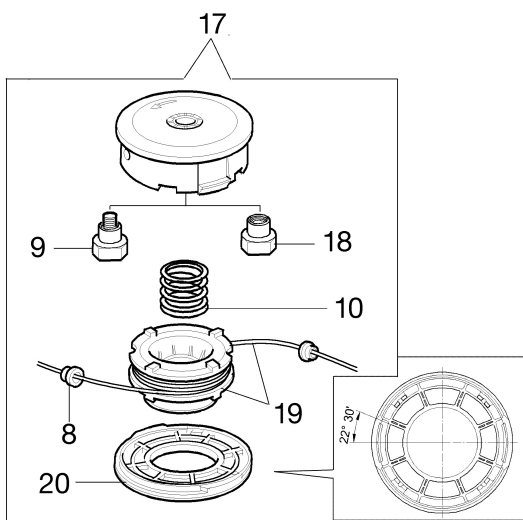

KEES VAN DER SPEK
TUIN EN PARKMACHINES * TER AAR

Illustratie Accessories

Ref.Nu	Qty	Part number	Description	Validity from	Validity till	Notes	Bulletin	
1		-	Not available for this product					
2	1	3960040R	Screw			Sostituita da testina completa codice 63019016 (inserto maschio), 63019018 (inserto femmina); Replaced by complet head p/n 63019016 (male insert), 63019018 (female insert)		
3	1	4174278R	Plate					
4	4	3802004DR	Screw					
5	1	4174283AR	Skirt w/blade					
6	1	4174275R	Blade					
7	1	4192048CR	Disc guard					
8	2	4199005AR	Bushing					
9	1	4199008B	Insert (male)					
10	1	4199004	Spring					
11	1	4199042R	Nylon spool Ø3					
12	1	4095673BR	3-tooth blade					
13	1	4199035BR	Cover					
14	1	61052031R	Tool kit					
15	1	4160463AR	Single harness					
16	1	61212061	Labels kit					
17		-	Not available for this product					
18	1	61110076	Insert (female)			Sostituita da testina completa codice 63019016 (inserto maschio), 63019018 (inserto femmina); Replaced by complet head p/n 63019016 (male insert), 63019018 (female insert)		
19	1	4199052	Nylon spool					
20	1	4199026A	Cover					
21	1	4199046	Cover					
22	1	63019018	Compl. nylon head Ø3					
22	1	63019016	Compl. nylon head Ø3