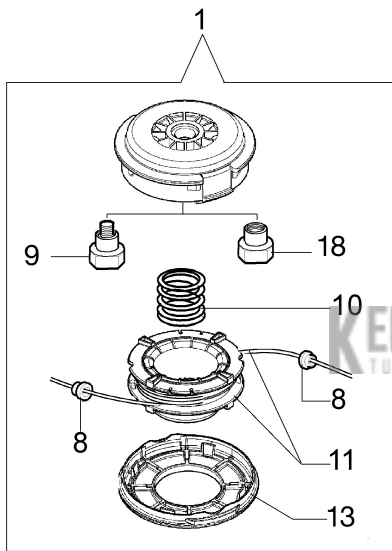

KEES VAN DER SPEK
TUIN EN PARKMACHINES * TER AAR

Illustratie Accessories

Ref.Nu	Qty	Part number	Description	Validity from	Validity till	Notes	Bulletin	
1		-	Not available for this product					
2	1	3960040R	Screw			Sostituita da testina completa codice 63019016 (inserto maschio), 63019018 (inserto femmina); Replaced by complet head p/n 63019016 (male insert), 63019018 (female insert)		
3	1	4174278R	Plate					
4	4	3802004DR	Screw					
5	1	4174283AR	Skirt w/blade					
6	1	4174275R	Blade					
7	1	4192048CR	Disc guard					
8	2	4199005AR	Bushing					
9	1	4199008B	Insert (male)					
10	1	4199004	Spring					
11	1	4199042R	Nylon spool Ø3					
12	1	4095673BR	3-tooth blade					
13	1	4199035BR	Cover					
14	1	61052031R	Tool kit					
15	1	4160463AR	Single harness					
16	1	61212061	Labels kit					
17		-	Not available for this product					
18	1	61110076	Insert (female)			Sostituita da testina completa codice 63019016 (inserto maschio), 63019018 (inserto femmina); Replaced by complet head p/n 63019016 (male insert), 63019018 (female insert)		
19	1	4199052	Nylon spool					
20	1	4199026A	Cover					
21	1	4199046	Cover					
22	1	63019018	Compl. nylon head Ø3					
22	1	63019016	Compl. nylon head Ø3