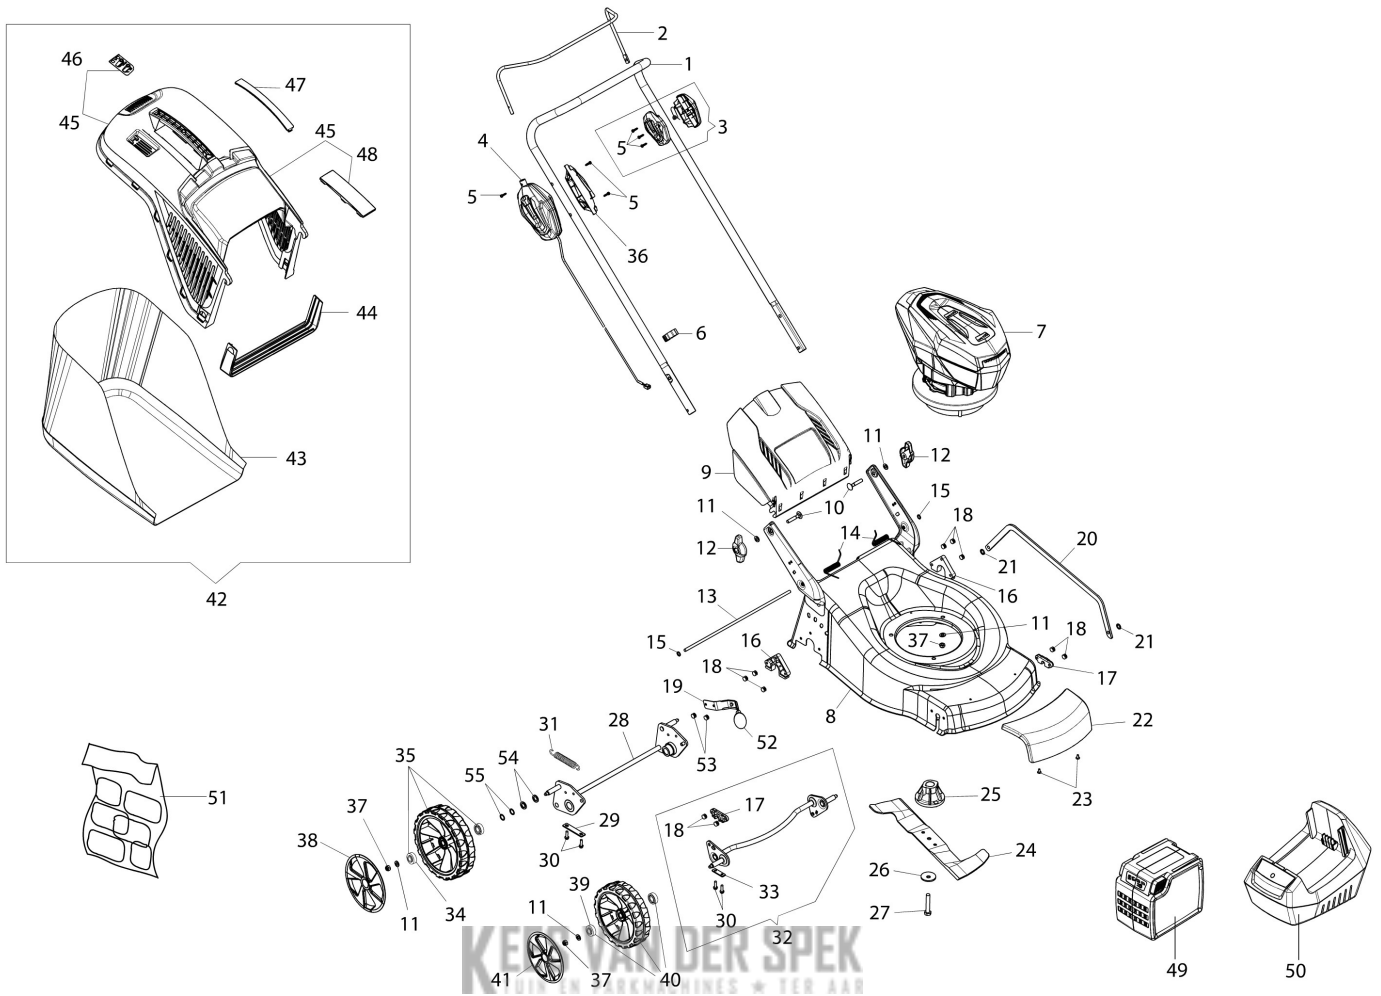

LRI 44 P Lawnmower

Documenten

[Complete illustrated parts list](#)

KEES VAN DER SPEK
TUIN EN PARKMACHINES * TER AAR

Illustratie Complete illustrated parts list

Ref.Nu	Qty	Part number	Description	Validity from	Validity till	Notes	Bulletin
1	1	54090034R	Complete handle				
2	1	54090013AR	Starter lever				
3	1	54090068	Schell set				
4	1	54092001AR	Starter assy				
5	6	3993016R	Screw				
6	1	66060231	Band				
7	1	54090041R	Electric motor				
8	1	66100257R	Deck				
9	1	54090051R	Shutter				
10	2	3910015R	Screw				
11	9	3916008R	Washer				
12	2	66070944R	Tightening handle				
13	1	66110026R	Deflector axle				
14	1	66110609A	Kit spring				
15	2	3045034R	Retainer washer				
16	2	66030049AR	Support				
17	2	66070709AR	Support				
18	10	3032015R	Rivet				
19	1	66070018	Lever				
20	1	66100035R	Rod				
21	2	3045035R	Retainer washer				
22	1	66070941R	Guard				
23	2	3960137R	Screw				
24	1	66100221R	Mulching blade				
25	1	54090038R	Hub				
26	1	66060384R	Washer				
27	1	3906150R	Screw				
28	1	66070013C	Rear axle				
29	2	66030039	Plate				
30	8	3960031R	Screw				
31	1	66070036R	Spring				
32	1	66070748	Axle kit				
33	2	66070712R	Plate				
34	4	3035023R	Bearing				
35	2	66070722R	Complete wheel				
36	1	54090008R	Schell				
37	7	3914010R	Nut				
38	2	66070885R	Wheel cover				
39	4	66070497R	Bearing				
40	2	66070724R	Complete wheel				
41	2	66070849R	Wheel cover				
42	1	66070905	Grassbag kit				
43	1	66070876R	Grassbag				
44	1	66070133R	Support				
45	1	66072047R	Frame				
46	1	66070521R	Shutter				

Illustratie Complete illustrated parts list

Ref.Nu	Qty	Part number	Description	Validity from	Validity till	Notes	Bulletin
47	1	66070522R	Cover				
48	1	66070466R	Lock				
49	1	54030003A	Battery			40V - 2,5AH	
49	1	54030004A	Battery			40V - 5AH	
50	1	54030007	Battery charger				
51	1	54090067	Labels kit				
52	1	66110684	Handle				
53	2	3032018R	Rivet				
54	4	3916015R	Washer				
55	4	3027001R	Washer				