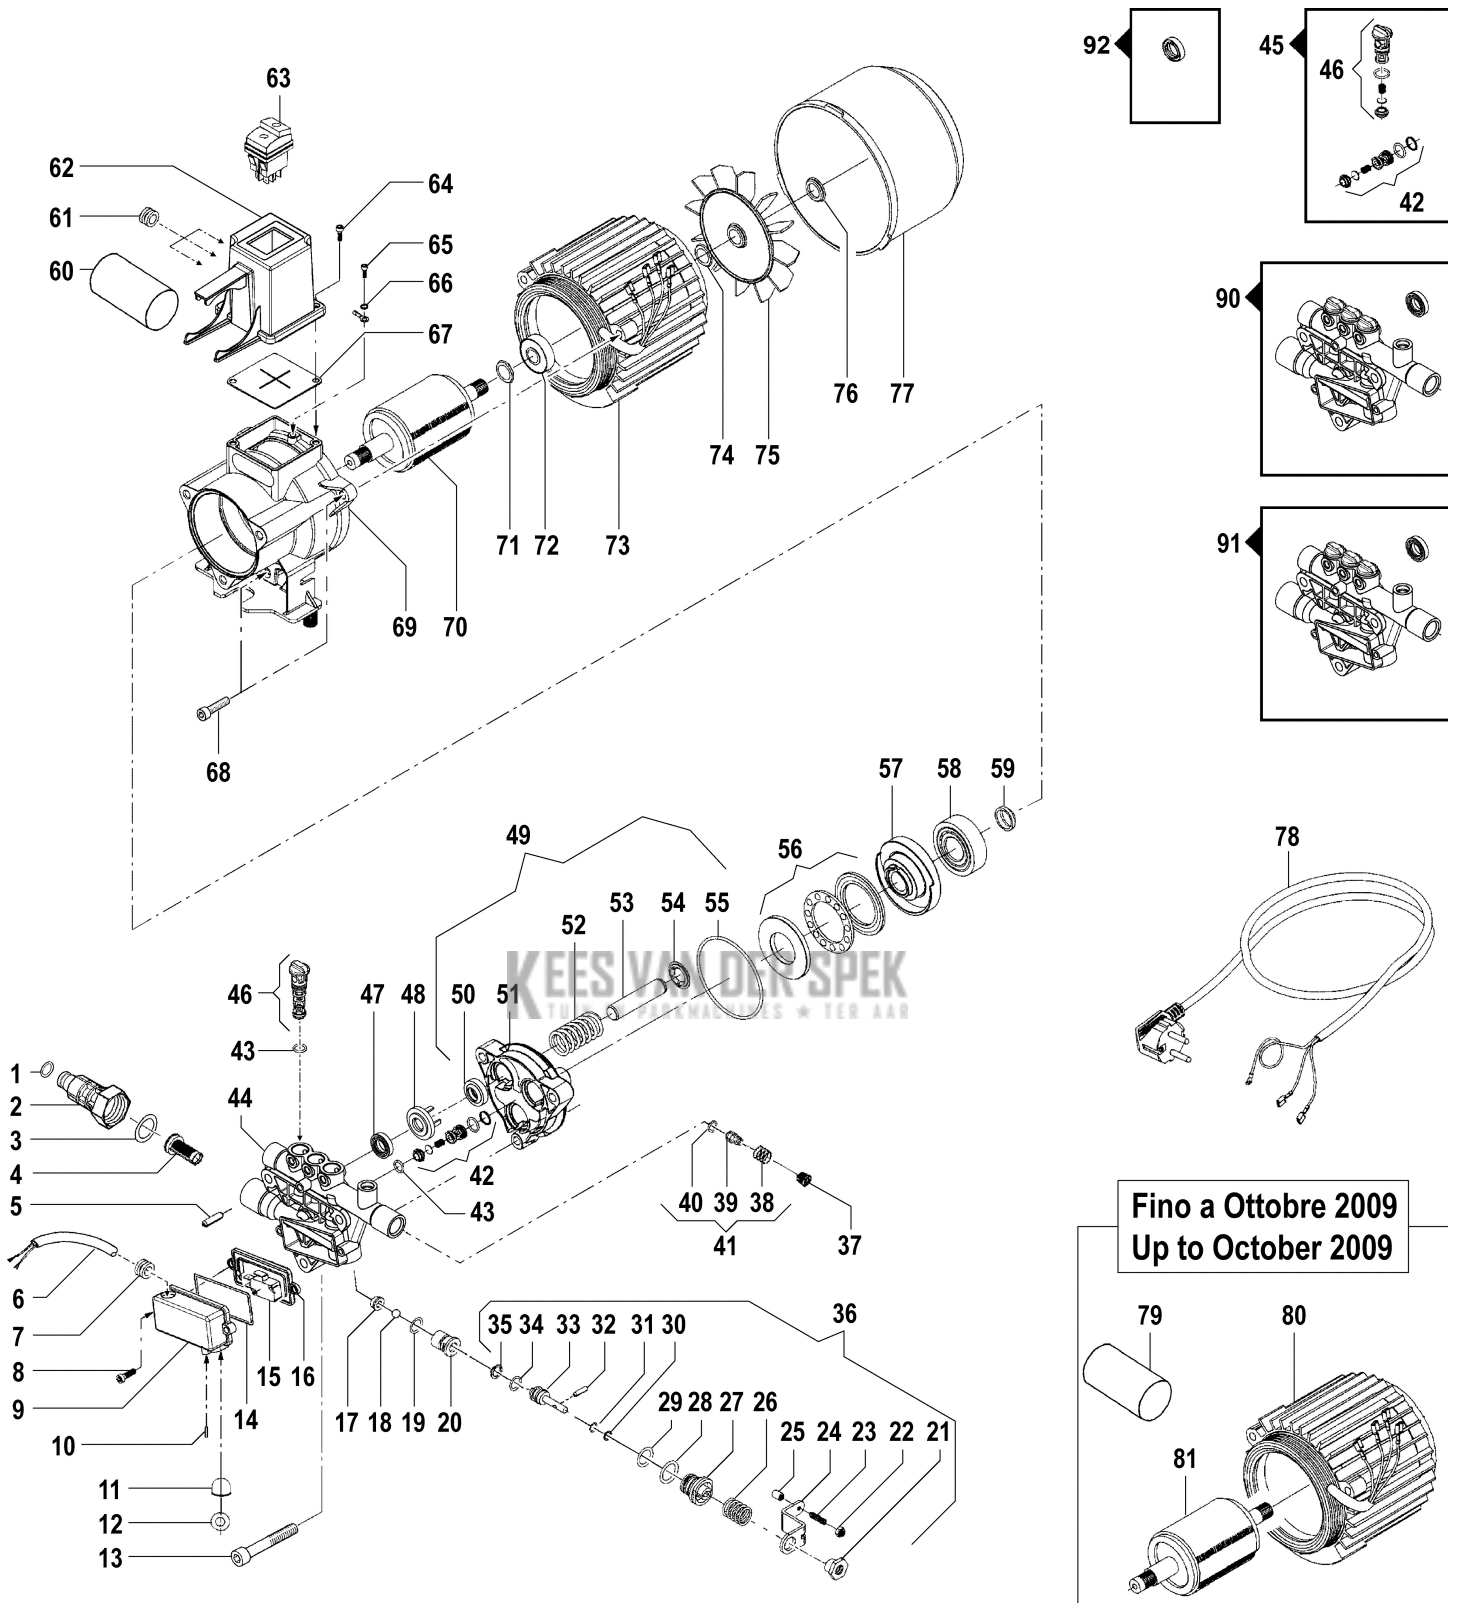

Illustratie Engine

Ref.Nu	Qty	Part number	Description	Validity from	Validity till	Notes	Bulletin
1	1	CH12100057	O-ring				
2	1	CH28030524	Fitting				
3	1	CH12090111	Gasket				
4	1	CH10020132A	Water filter				
5	3	CH30210032	Plug				
6	1	CH04560322	Cable				
7	1	CH24340048	Cable holder				
8	2	CH36090198	Screw				
9	1	CH04020276	Cover				
10	1	CH30050097	Plug				
11	1	CH24160112	Guard				
12	1	CH00090229	Ring				
13	3	CH36090039	Screw				
14	1	CH12100550	O-ring				
15	1	CH18250020	Switch				
16	1	CH04020290	Half case				
17	1	CH30090141	Seat				
18	1	CH30030035	Ball				
19	1	CH12100152	O-ring				
20	1	CH30090158	Seat				
21	1	CH32020241	Screw				
22	1	CH06040087	Nut				
23	1	CH36220047	Total stop adjustable nut				
24	1	CH16000093	Lever				
25	1	CH04320044	Cap				
26	1	CH18020249	Spring				
27	1	CH36050115	Screw				
28	1	CH12100390	O-ring				
29	1	CH12100049	O-ring				
30	1	CH00090110	Ring				
31	1	CH12100055	O-ring				
32	1	CH30210035	Plug				
33	1	CH00150194	Easy start kit				
34	1	CH12100041	O-ring				
35	1	CH00090112	Ring				
36	1	CH12150363	Valve				
37	1	CH32020280	Cap				
38	1	CH18020284	Spring				
39	1	CH36000087	Valve				
40	1	CH12100220	O-ring				
41	1	CH50270025	Reed valve kit				
42	3	CH12200068	Valve				
43	6	CH12100465	O-ring				
44	1	CH32180368A	Top cover				
45	1	CH50250026	Valve				

KEES VAN DER SPEK
TUIN EN PARKMACHINES * TER AAR