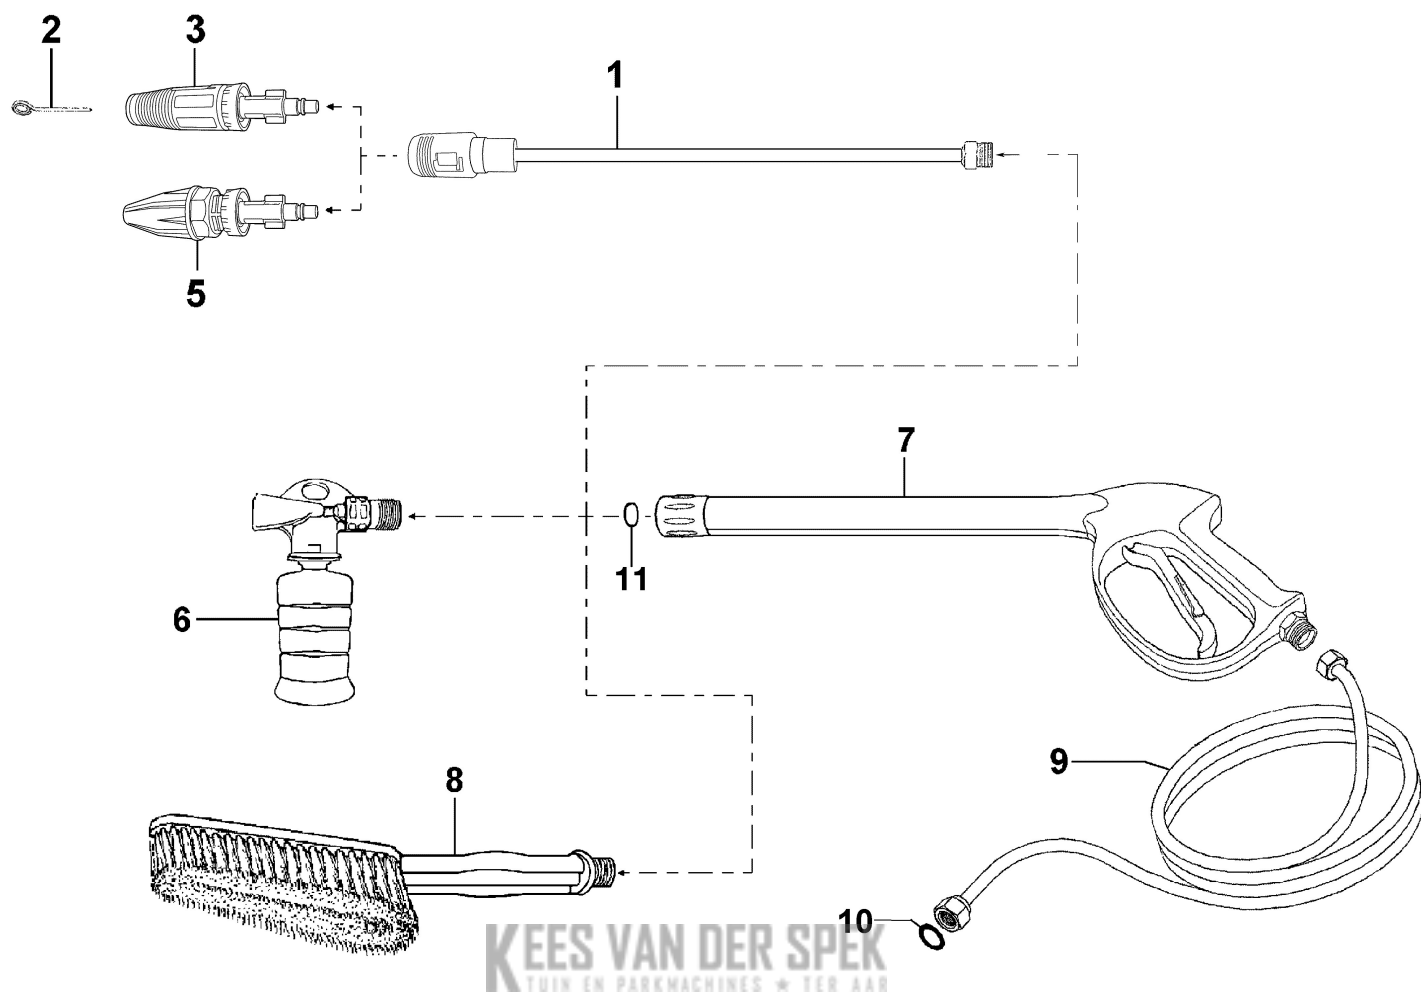

Illustratie Accessories

Ref.Nu	Qty	Part number	Description	Validity from	Validity till	Notes	Bulletin
1	1	68500033	Lance with adjustable nozzle				
2	1	CH04550013	Needle				
3	1	68500041	Adjustable nozzle head				
5	1	68500043	Rotative nozzle head				
6	1	68500049	Lance				
7	1	68500029	Spray gun				
8		-	Not available for this product				
9	1	68500019	H.p. hose kit				
10	1	CH12100703	Ring				
11	1	CH12100084	O-ring				

KEES VAN DER SPEK
TUIN EN PARKMACHINES * TER AAR