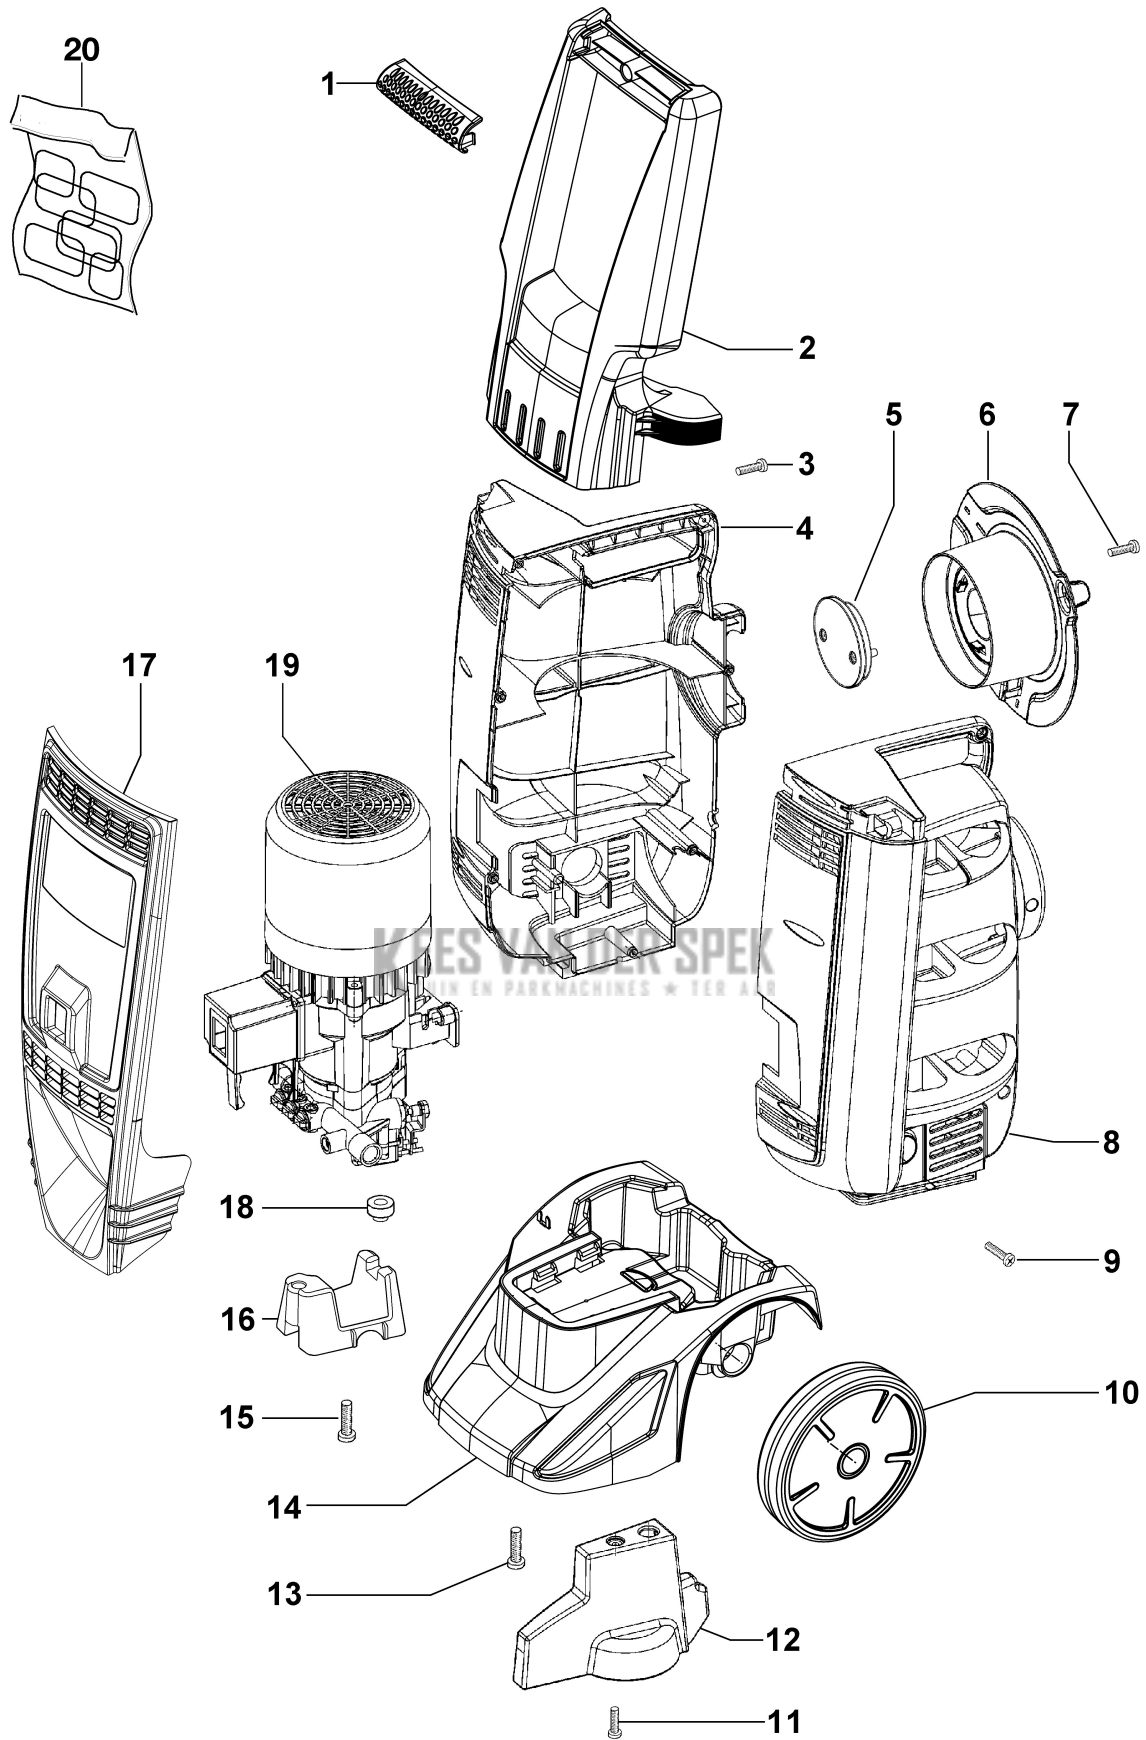

IP 1210 S High-pressure washer

Documenten

Deck

Engine

Accessories

KEES VAN DER SPEK
TUIN EN PARKMACHINES * TER AAR

Illustratie Deck

Ref.Nu	Qty	Part number	Description	Validity from	Validity till	Notes	Bulletin
1	1	CH04020311	Handle cover				
2	1	CH14110042A	Handle				
3	2	CH36050114	Screw				
4	1	CH04770217A	Cover left				
5	1	CH06020064	Hose reel kit				
6	1	CH06020060A	Hose reel				
7	2	CH36050114	Screw				
8	1	CH04770218A	Cover right				
9	7	CH36050114	Screw				
10	2	CH28100086A	Wheel				
11	1	CH36050114	Screw				
12	1	CH30020608	Stand				
13	2	CH36050114	Screw				
14	1	CH32060311A	Frame				
15	1	CH36250071	Screw				
16	1	CH24000106	Support				
17	1	CH04770225B	Cover				
18	1	-	Not available for this product				
19	1	CH73040329	Motorpump				
20	1	CH32157783	Labels kit				