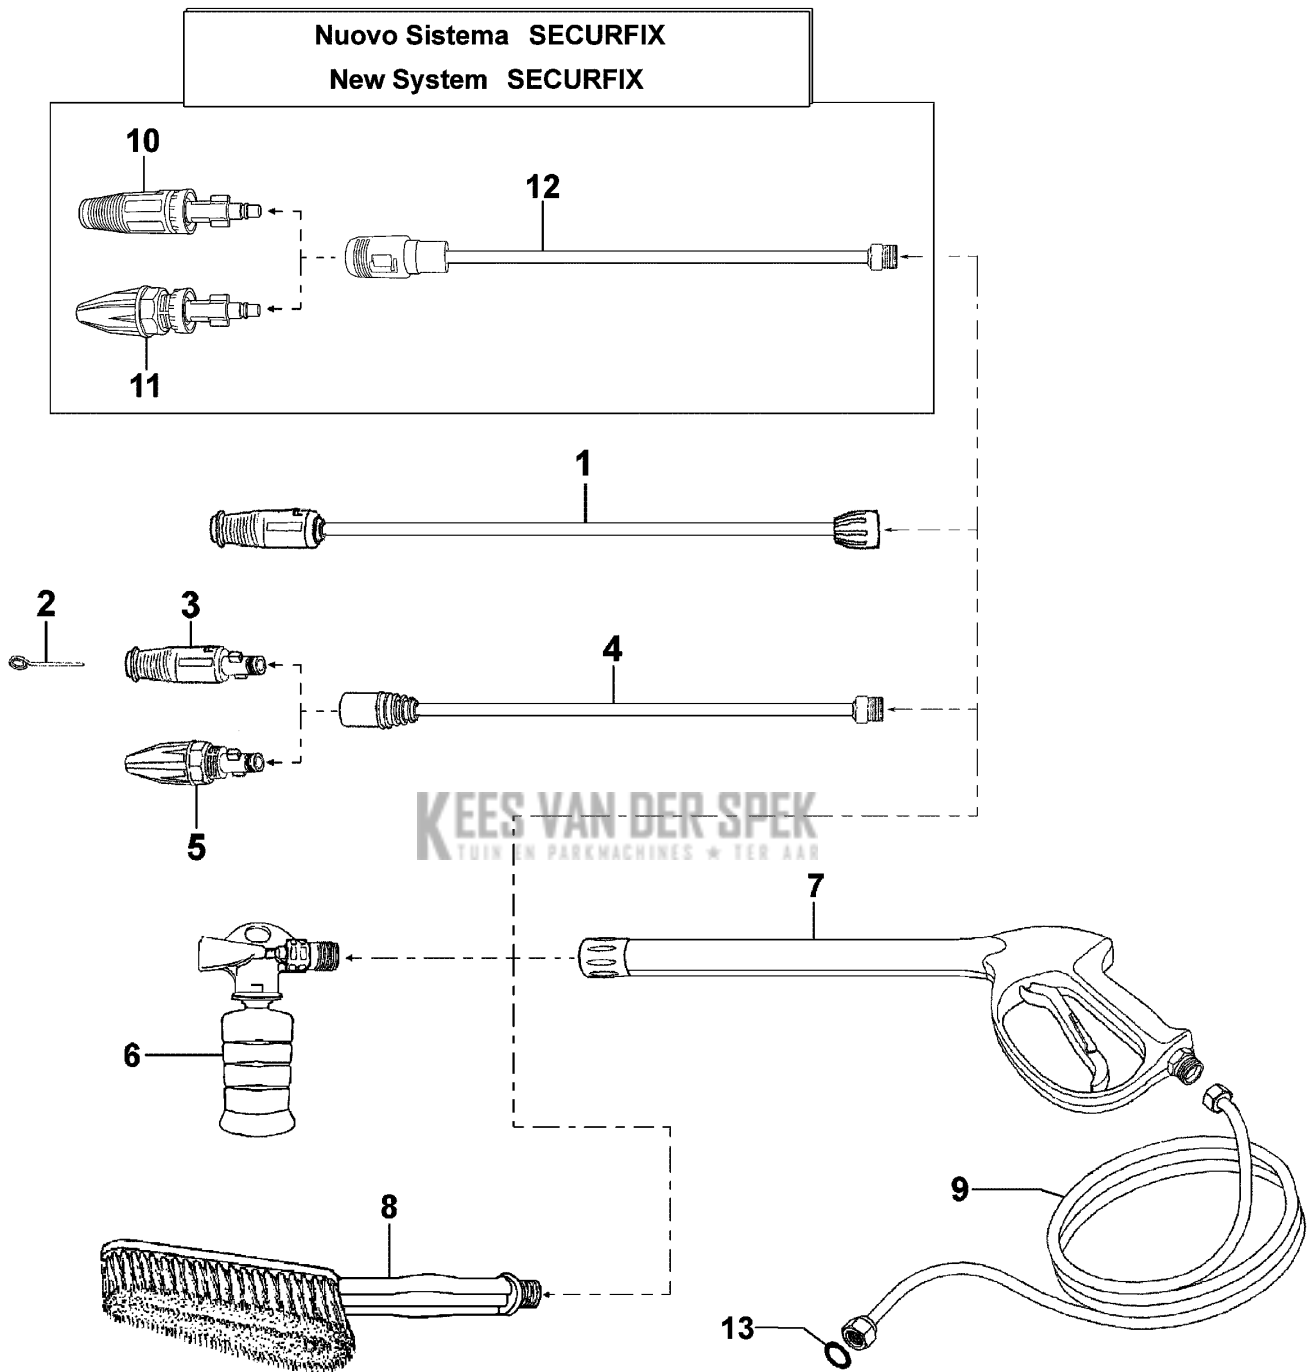

Illustratie   Accessories

Ref.Nr.	Aantal	Artikelcode	Beschrijving
1	1	CH33010750	Lance
2	1	CH04550013	Needle
3	1	CH32170177	Nozzle
4	1	CH33010918	Lance hose kit
5	1	CH32170178	Nozzle
6	1	CH33010748	Lance
7	1	CH24100086	Spray gun kit
8	1	68500003	Fixed brush
9	1	CH33010758	Lance hose kit
10	1	CH32170206	Head
11	1	CH32170203	Head
12	1	CH33011042	Lance hose kit
13	1	CH12100218	O-ring

KEES VAN DER SPEK
TUIN EN PARKMACHINES * TER AAR