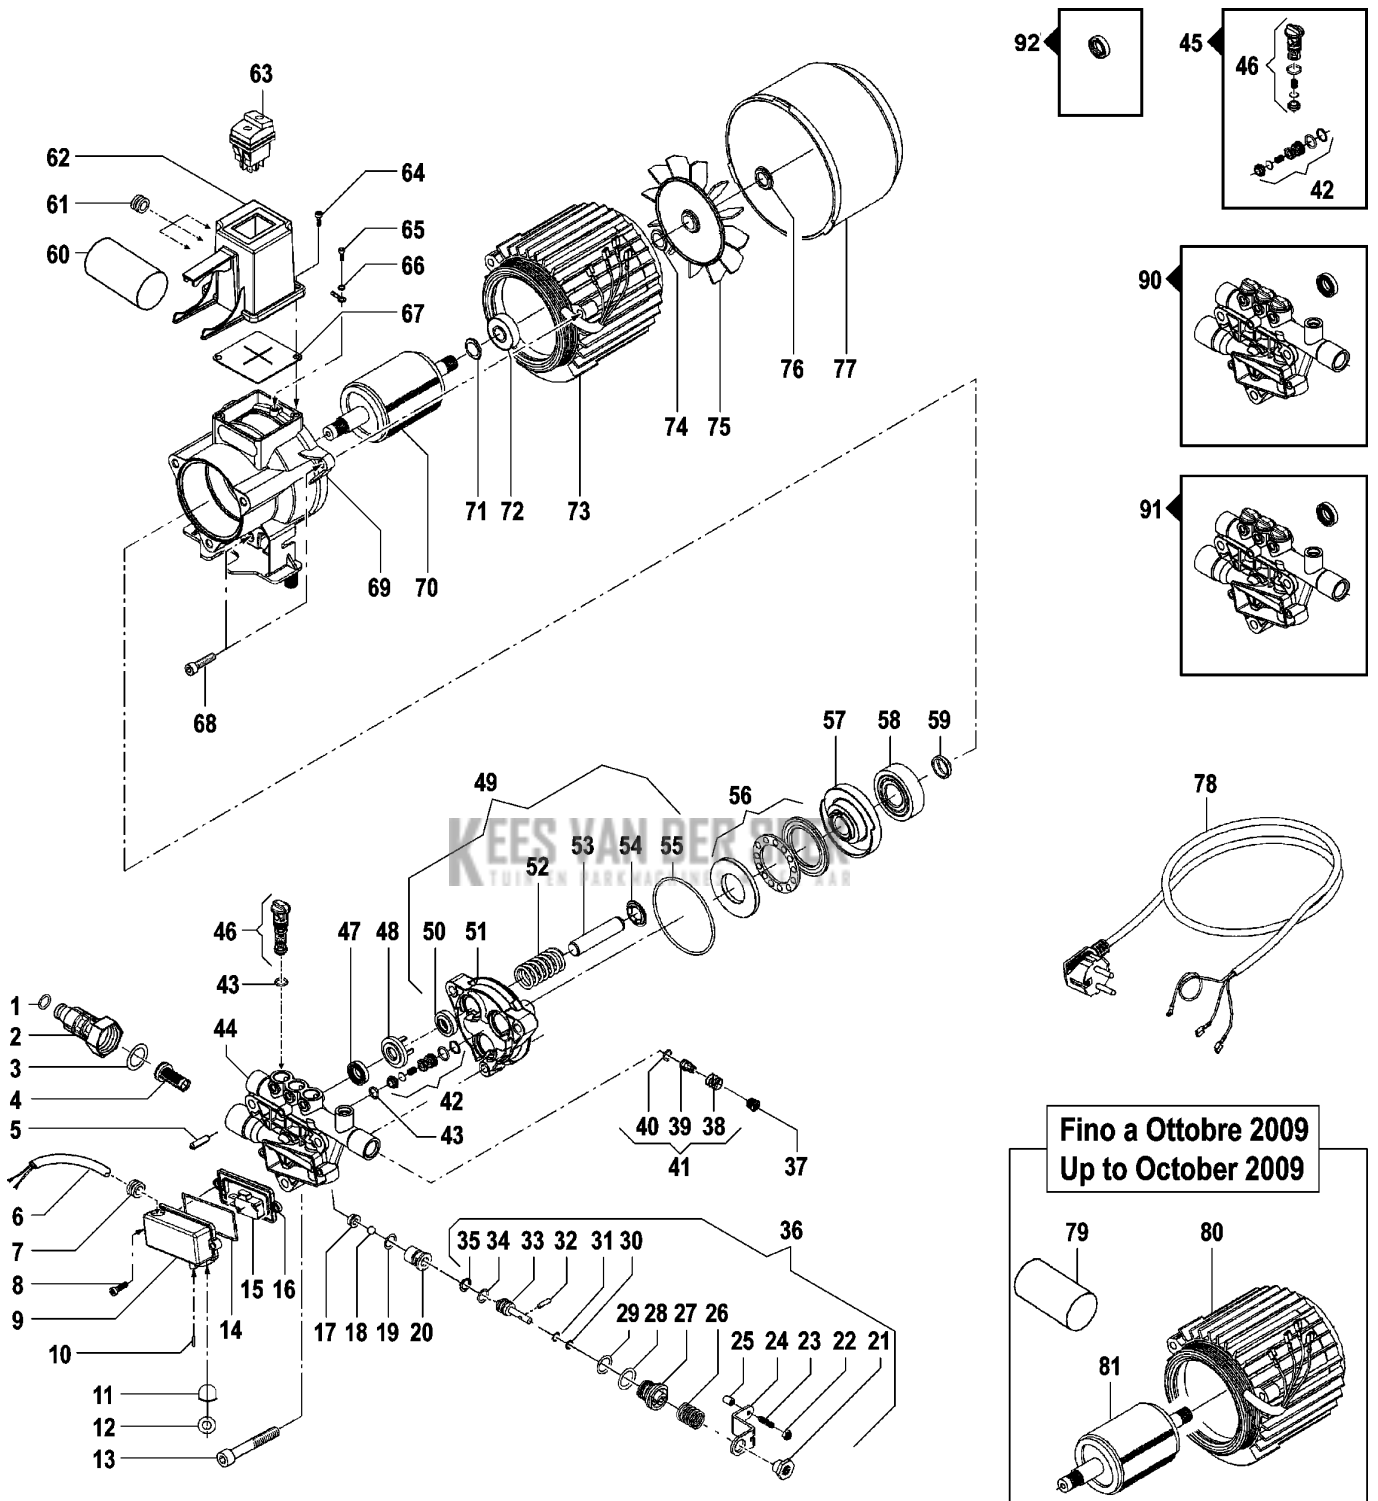

Illustratie Motorpump

Fino a Ottobre 2009
Up to October 2009

Illustratie Motorpump

Ref.Nr.	Aantal	Artikelcode	Beschrijving
1	1	CH12100057	O-ring
2	1	CH28030524	Fitting
3	1	CH12090111	Gasket
4	1	CH10020132	Air filter
5	3	CH30210032	Pin
6	1	CH04560322	Cable
7	1	CH24340048	Holder
8	2	CH36090198	Screw
9	1	CH04020276	Cover
10	1	CH30050097	Pin
11	1	CH24160112	Guard
12	1	CH00090229	Ring
13	3	CH36090191	Screw
14	1	CH12100550	O-ring
15	1	CH18250016	Switch
16	1	CH04020290	Half case
17	1	CH30090141	Seat
18	1	CH30030035	Ball
19	1	CH12100152	O-ring
20	1	CH30090158	Seat
21	1	CH32020241	Screw
22	1	CH06040087	Nut
23	1	CH36220047	Total stop adjustable nut
24	1	CH16000093	Lever
25	1	CH04320044	Cap
26	1	CH18020249	Spring
27	1	CH36050115	Screw
28	1	CH12100390	O-ring
29	1	CH12100049	O-ring
30	1	CH00090110	Ring
31	1	CH12100055	O-ring
32	1	CH30210035	Pin
33	1	CH00150194	Easy start kit
34	1	CH12100041	O-ring
35	1	CH00090112	Ring
36	1	CH12150363	Valve
37	1	CH32020280	Cap
38	1	CH18020284	Spring
39	1	CH36000087	Valve
40	1	CH12100220	O-ring
41	1	CH50270025	Reed valve kit
42	3	CH12200068	Valve
43	6	CH12100465	O-ring
44	1	CH32180392A	Top cover
45	1	CH50250026	Valve
46	3	CH12200069	Valve