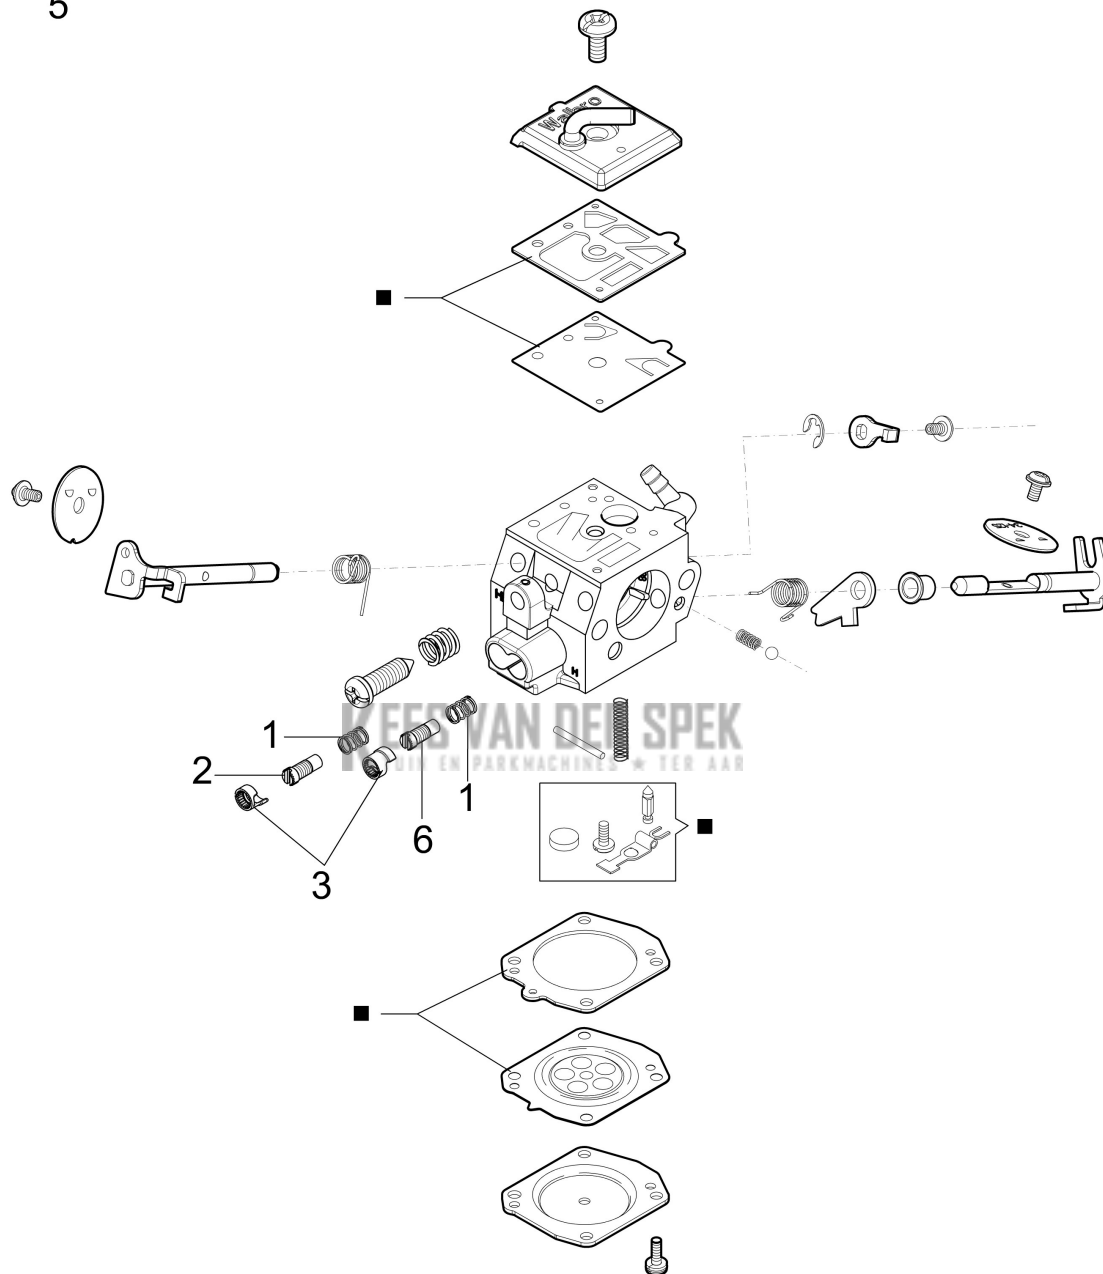

4 ■ Kit riparazione
Repair kit

Illustratie Carburettor HD-57 (EURO 1)

Ref.Nu	Qty	Part number	Description	Validity from	Validity till	Notes	Bulletin
1	2	2318107	Spring				
2	1	2318108	Adjust. screw MIN				
3	1	2318106	Cap				
4	1	2318669R	Repair kit				
5	1	2318061R	Carburetor HD-57				
6	1	2318109	Adjust. screw MAX				

KEES VAN DER SPEK
TUIN EN PARKMACHINES * TER AAR