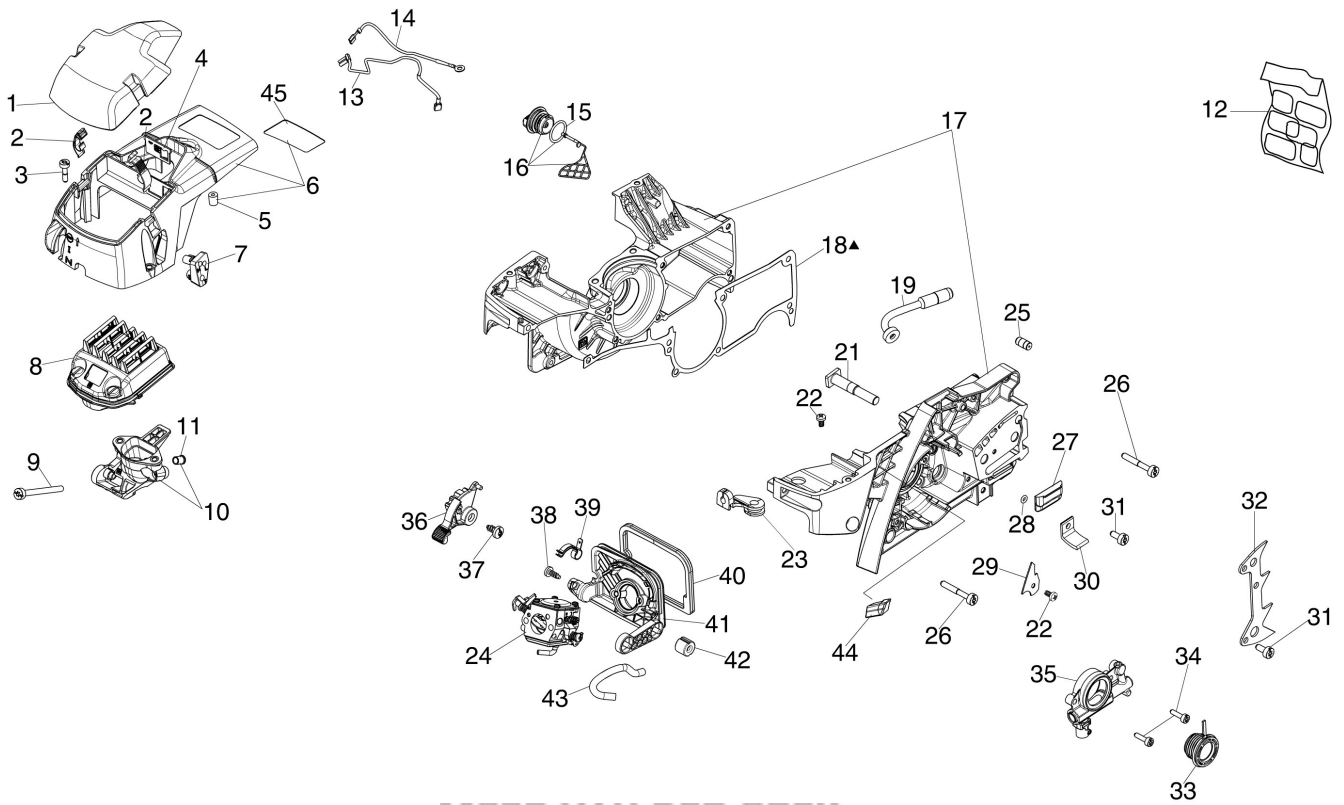

KEES VAN DER SPEK
TUIN EN PARKMACHINES * TER AAR

Illustratie Crankcase and air filter

Ref.Nu	Qty	Part number	Description	Validity from	Validity till	Notes	Bulletin
1	1	50250131R	Filter cover				
2	2	50250151R	Clip				
3	2	3891046R	Screw				
4	2	50250069R	Deflector				
5	1	50070126R	Spacer				
6	1	50252020A	Cover				
7	1	50250129R	Slide				
8	1	50250026R	Air filter				
9	2	3891064R	Screw				
10	1	50250071R	Air filter support				
11	2	50210038R	Bushing				
12	1	50252013	Labels kit				
13	1	50250141R	Engine stop wire				
14	1	50250128R	Cable				
15	1	3049047R	O-ring				
16	1	50052005R	Tank cap				
17	1	50252018A	Crankcase assy	SN 9953102701			BT4-117-07/14
18	1	50250084R	Gasket				
19	1	097000147AR	Oil suction				
20	1	50252015	Gasket set				
21	2	50250021R	Screw				
22	1	3960045	Screw				
23	1	50250133R	Grommet				
24	1	2318061R	Carburetor HD-57			EURO 1	
24	1	2318060R	Carburetor HD-48			EURO 0	
25	1	097000229R	Breather valve				
26	7	3891054R	Screw				
27	1	50070149	Guard				
28	1	3049005R	O-ring				
29	1	50250012R	Plate				
30	1	50250226R	Clamp				
31	3	3891036R	Screw				
32	1	50250031R	Spike				
33	1	50250083R	Worm gear				
34	2	3891014R	Screw				
35	1	50250057R	Oil pump				
36	1	50250142R	Stop lever				
37	1	3993053R	Screw				
38	1	3960070AR	Screw				
39	1	50250073R	Spring				
40	1	50250070R	Gasket				
41	1	50250019R	Support				
42	4	50250074R	AV-mount				
43	1	098000281	Breather valve				
44	1	50250186R	Limit switch	SN 9953102701			BT4-117-07/14
45	1	50250207R	Guard				

KEES VAN DER SOEK
TUIN EN PARKMACHINES * 1958-1988