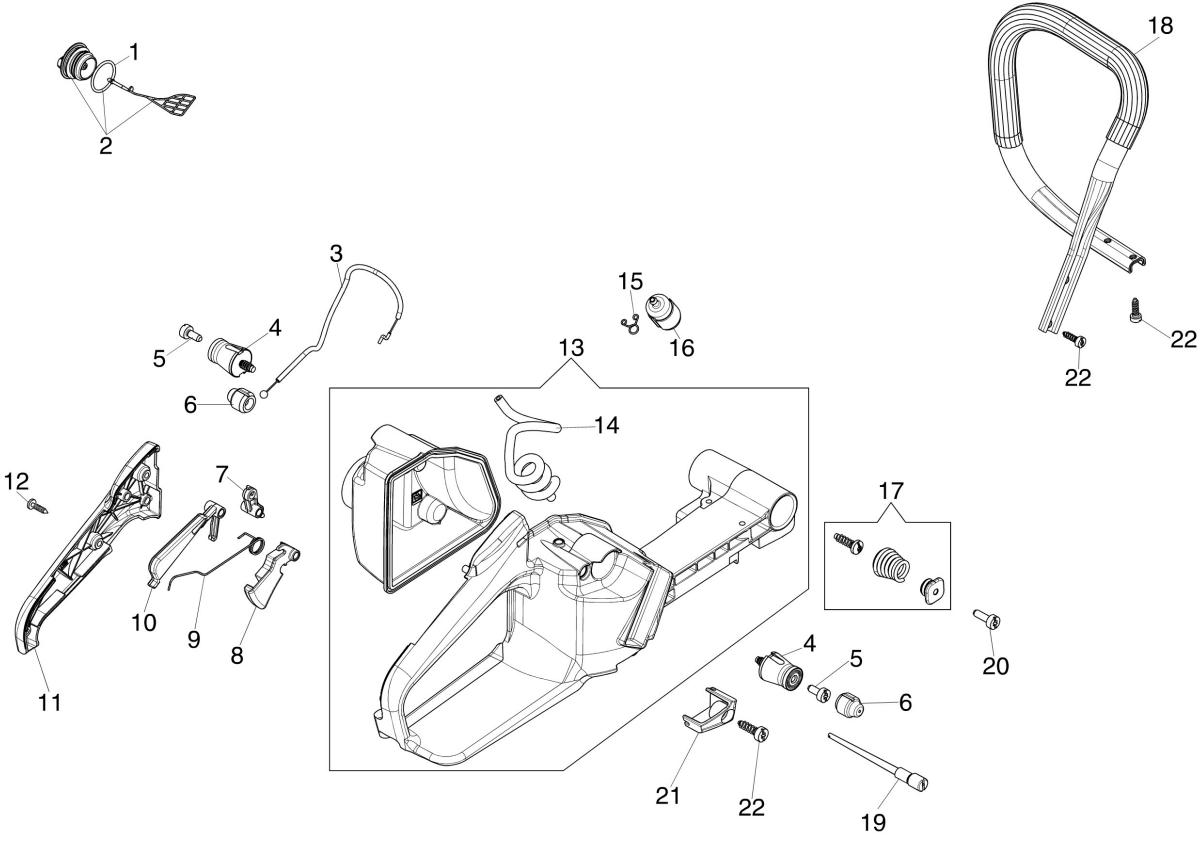

KEES VAN DER SPEK
TUIN EN PARKMACHINES * TER AAR

Illustratie Tank and handle

Ref.Nu	Qty	Part number	Description	Validity from	Validity till	Notes	Bulletin
1	1	099900090R	Ring				
2	1	50072009R	Cap				
3	1	50250086R	Throttle cable				
4	2	52010066R	AV-mount				
5	2	3891036R	Screw				
6	2	50010061R	AV-mount				
7	1	50250103R	Cam				
8	1	50250123R	Throttle lever				
9	1	50250122R	Spring				
10	1	50250124R	Lever				
11	1	50250024R	Cover				
12	3	3960032R	Screw				
13	1	50252003AR	Tank				
14	1	50250148R	Tube				
15	1	4098377R	Band				
16	1	50010218R	Fuel filter				
17	2	50250032R	AV-mount				
18	1	50250165AR	Handle				
19	1	099900083B	Breather valve				
20	2	3891036R	Screw				
21	1	50250025R	Guard				
22	5	3893001R	Screw				

KEES VAN DER SPEK
TUIN EN PARKMACHINES * TER AAR