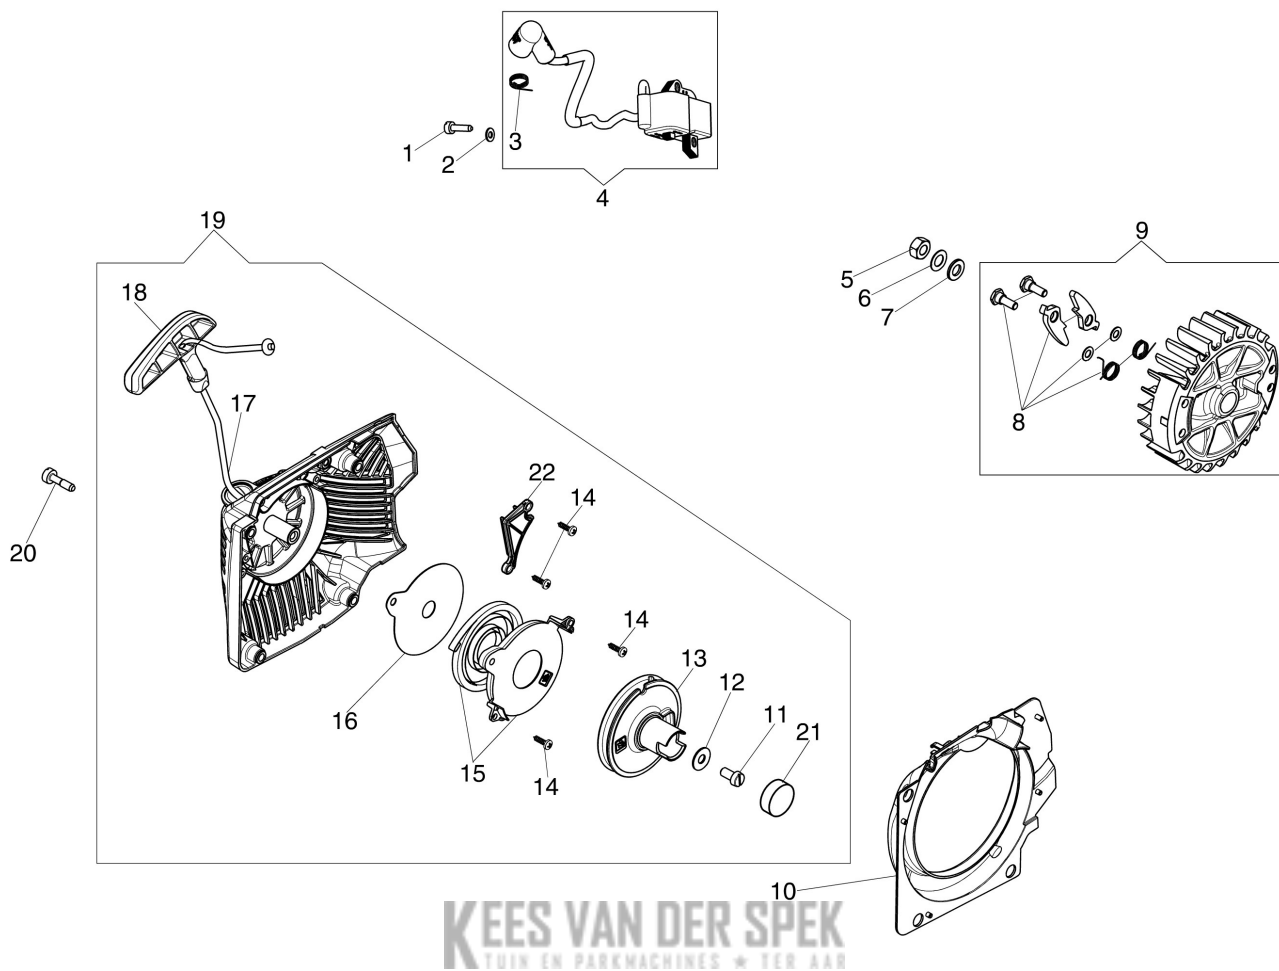

KEES VAN DER SPEK
TUIN EN PARKMACHINES * TER AAR

Illustratie Starter assy

Ref.Nu	Qty	Part number	Description	Validity from	Validity till	Notes	Bulletin
1	2	3891014R	Screw				
2	2	3916004R	Washer				
3	1	50050127	Spring				
4	1	50250003R	Ignition coil				
5	1	004000142R	Nut				
6	1	3833080R	Washer				
7	1	005000361	Washer				
8	1	52012027	Pawl kit				
9	1	50250015R	Flywheel set				
10	1	50250030R	Flange				
11	1	3908036	Screw				
12	1	3918006	Washer				
13	1	50250043AR	Starter pulley				
14	4	3960017AR	Screw				
15	1	50250045R	Starter spring				
16	1	50250042R	Washer				
17	1	098000079R	Starter rope				
18	1	50170017R	Starter handle				
19	1	50250144BR	Starter assy				
20	3	3891046R	Screw				
21	1	50140052	Cap				
22	1	52010180	Cover				

KEES VAN DER SPEK
TUIN EN PARKMACHINES * TER AAR