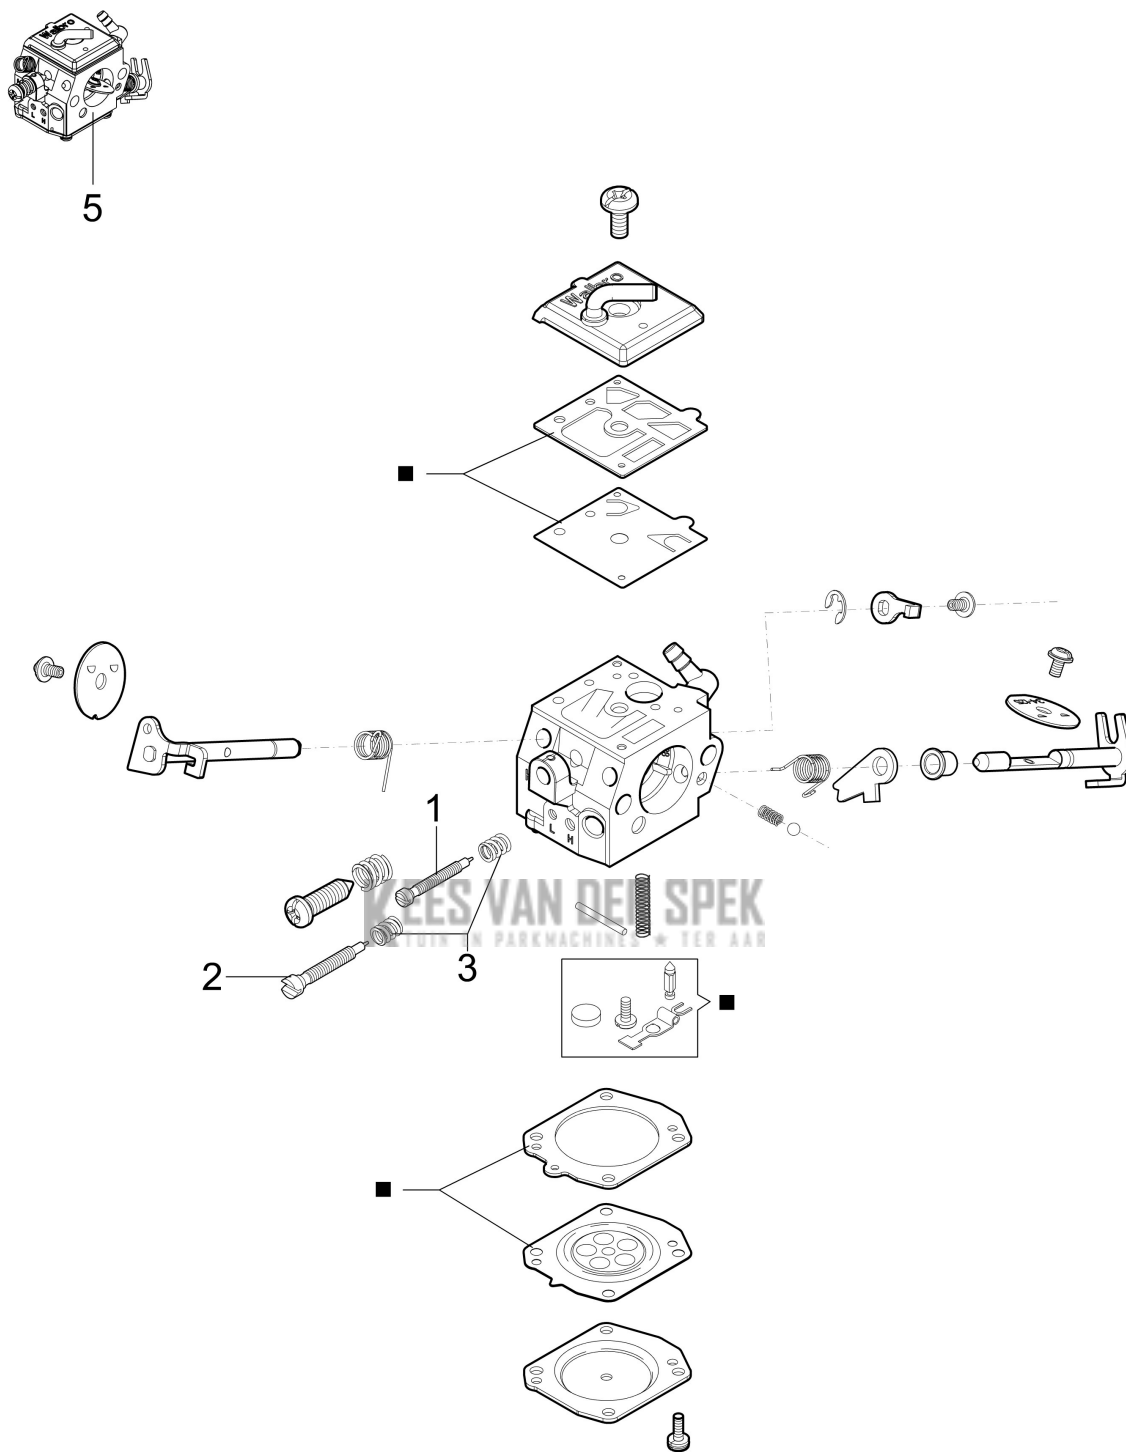

4 ■ Kit riparazione
Repair kit

Illustratie Carburettor HD-48A (EURO 0)

Ref.Nu	Qty	Part number	Description	Validity from	Validity till	Notes	Bulletin
1	1	2318080R	Adjust. screw MIN				
2	1	2318105R	Adjust. screw MAX				
3	2	095000147	Spring				
4	1	2318669R	Repair kit				
5	1	2318060R	Carburetor HD-48				

KEES VAN DER SPEK
TUIN EN PARKMACHINES * TER AAR