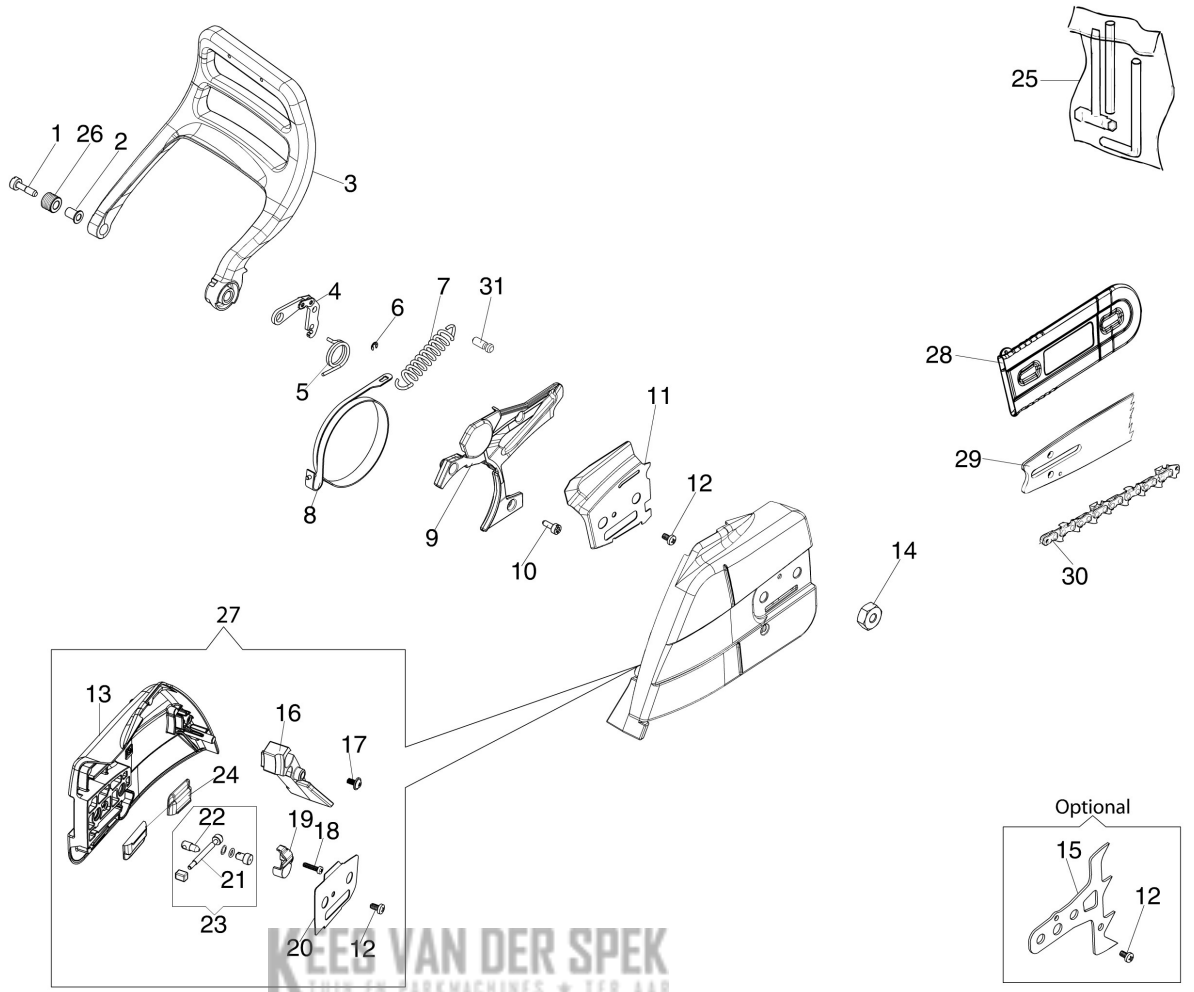

KEES VAN DER SPEK
TUIN EN PARKMACHINES * TER AAR

Illustratie Brake and chain cover

Illustratie Brake and chain cover

Ref.Nu	Qty	Part number	Description	Validity from	Validity till	Notes	Bulletin
1	1	3891046R	Screw				
2	1	50250138R	Bushing				
3	1	50250053AR	Guard				
4	1	097000146	Lever				
5	1	50240048R	Spring				
6	1	3026003R	Ring				
7	1	095000219AR	Spring				
8	1	50250046R	Brake band				
9	1	50250056R	Guard				
10	3	3891009R	Screw				
11	1	50250047R	Plate				
12	2	3960045	Screw				
13	1	50250126R	Cover				
14	2	3980013R	Nut				
15	1	50250125R	Spike				
16	1	50250050R	Guard				
17	1	3960046R	Screw				
18	1	3960009R	Screw				
19	1	50070081	Cover				
20	1	50250049R	Plate				
21	1	50070080	Chain tensioner screw				
22	1	50250093R	Adjuster nut				
23	1	50250168	Chain tensioner screw kit				
24	2	50070149	Guard				
25	1	50250090R	Tool kit				
26	1	50250153R	Buffer				
27	1	50250127AR	Chain cover assy				
28	1	1144053	Bar cover - 50 cm				
29	1	50250114R	Bar 18" - 46 cm				
29	1	50250115R	Bar 20" - 51 cm				
29	1	50250116R	Bar 24" - 61 cm				
29	1	50250117R	Bar 28" - 71 cm			Optional	
30	1	30629502	Efco chain .3/8" x .058" (1,5mm)				
30	1	30629503	Efco chain .3/8" x .058" (1,5mm)				
31	1	50010243R	Pin				