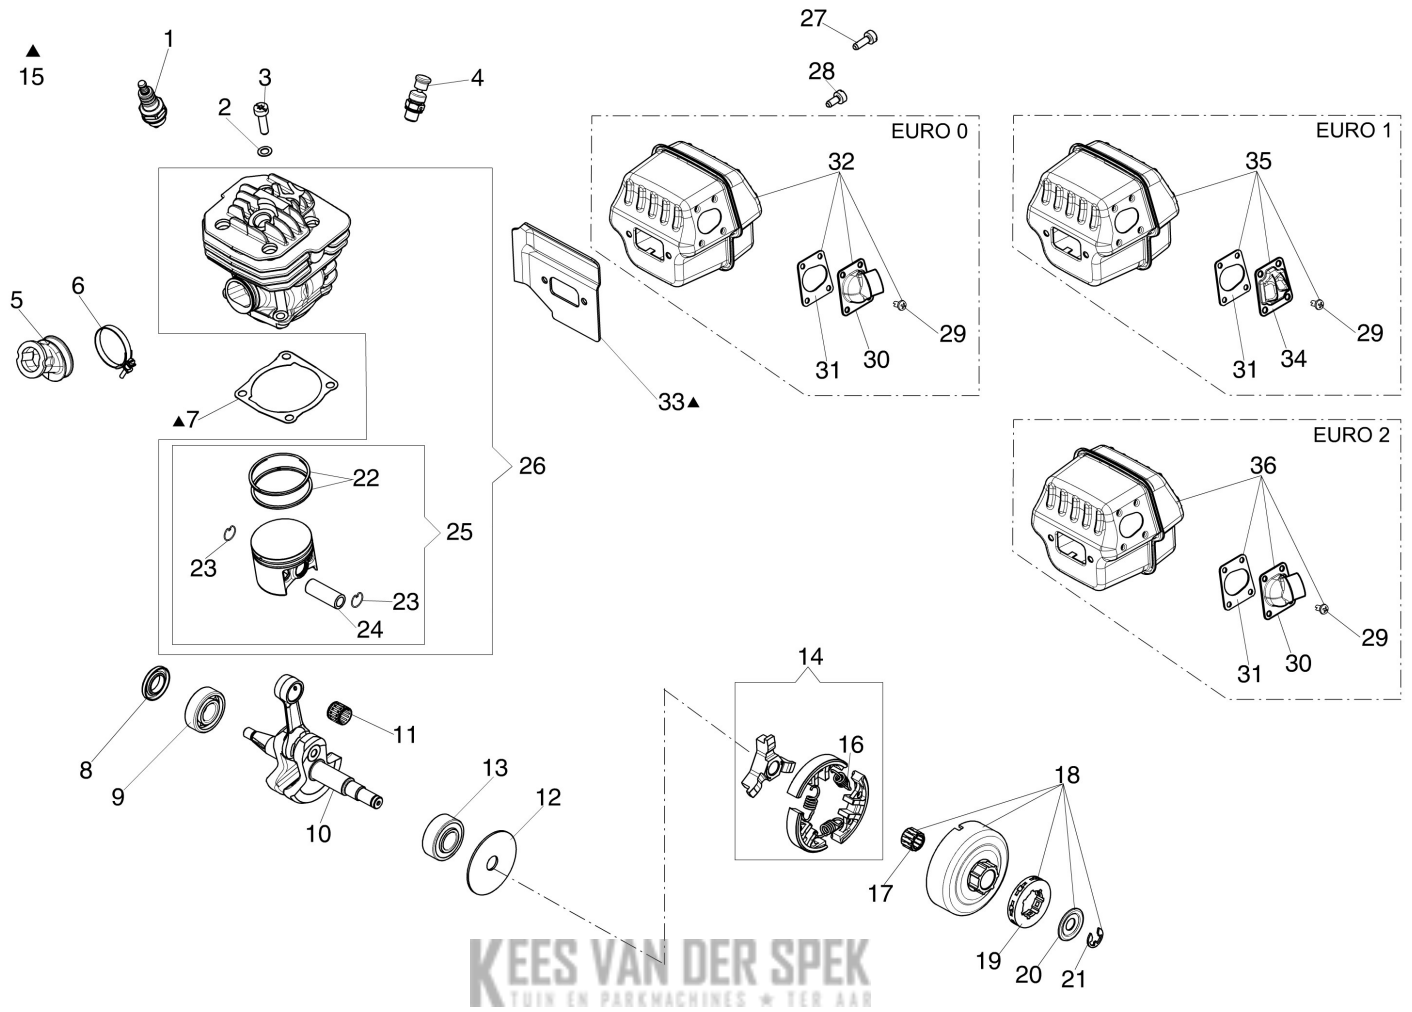

Carburettor HD-57 (EURO 1)

KEES VAN DER SPEK
TUIN EN PARKMACHINES * TER AAR

Illustratie Engine

Ref.Nu	Qty	Part number	Description	Validity from	Validity till	Notes	Bulletin
1	1	3055118	Spark plug				
2	4	3833076	Washer				
3	4	3891086R	Screw				
4	1	50250178R	Decompressor				
5	1	50250020R	Manifold				
6	1	097000059A	Spring	03/2012			
6	1	50200015AR	Band		02/2012		
7	1	50010046DR	Gasket				
8	1	007201313R	Seal ring				
9	1	3034012R	Bearing				
10	1	50250001AR	Crankshaft				
11	1	3037014R	Bearing				
12	1	50250062R	Washer				
13	1	3035026R	Bearing				
14	1	50250063R	Clutch				
15	1	50252015	Gasket set				
16	3	50250089R	Spring				
17	1	3037035R	Thrust bearing				
18	1	50252016	Clutch drum				
19	1	006100730R	Ring				
20	1	50250066R	Spacer				
21	1	3026009R	Ring				
22	2	3123005R	Piston ring Ø48				
23	2	007201198R	Ring				
24	1	50010031R	Piston pin				
25	1	50252010	Piston assy				
26	1	50252011A	Complete cylinder				
27	2	3891038R	Screw				
28	2	3891036R	Screw				
29	4	3860136R	Screw				
30	1	50250152R	Deflector				
31	1	50140120	Gasket				
32	1	50250075AR	Complete muffler				
33	1	50250081R	Gasket				
34	1	50250079R	Deflector				
35	1	50250158R	Muffler				
36	1	50250206R	Muffler				

KEES VAN DER SOEK
TUIN EN PARKMACHINES * 1958-1988

KEES VAN DER SPEK
TUIN EN PARKMACHINES * TER AAR

Illustratie Tank and handle

Ref.Nu	Qty	Part number	Description	Validity from	Validity till	Notes	Bulletin
1	1	099900090R	Ring				
2	1	50072009R	Cap				
3	1	50250086R	Throttle cable				
4	2	52010066R	AV-mount				
5	2	3891036R	Screw				
6	2	50010061R	AV-mount				
7	1	50250103R	Cam				
8	1	50250123R	Throttle lever				
9	1	50250122R	Spring				
10	1	50250124R	Lever				
11	1	50250024R	Cover				
12	3	3960032R	Screw				
13	1	50252003AR	Tank				
14	1	50250148R	Tube				
15	1	4098377R	Band				
16	1	50010218R	Fuel filter				
17	2	50250032R	AV-mount				
18	1	50250165AR	Handle				
19	1	099900083B	Breather valve				
20	2	3891036R	Screw				
21	1	50250025R	Guard				
22	5	3893001R	Screw				