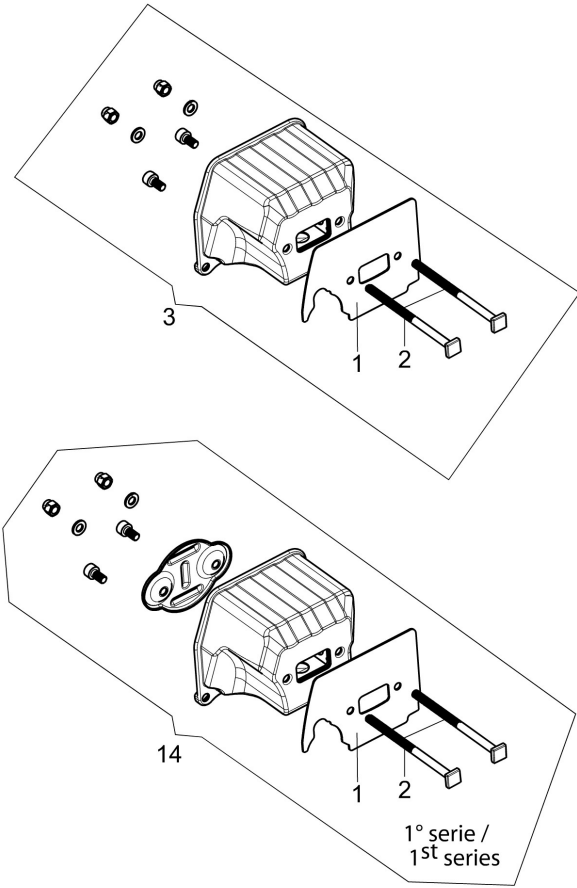

Illustration Engine

Ref.Nu	Qty	Part number	Description	Validity from	Validity till	Notes	Bulletin
1	1	50310176AR	Gasket				
2	2	50310060R	Screw				
3	1	50312059AR	Muffler assy	SN 8380472817			BT4-008-12/20
4	4	3801051R	Screw				
5	1	3055104R	Spark plug				
6	1	50310076AR	Gasket				
7	2	50310113R	Piston ring Ø45				
8	2	50310115R	Ring				
9	1	50312016R	Piston assy				
10	1	50310257	Complete cylinder				
11	1	50310259	Set roller cage and washer				
12	1	50310118R	Key				
13	1	50310152AR	Crankshaft				
14	1	50312059AR	Muffler assy		SN 8380472816		BT4-008-12/20