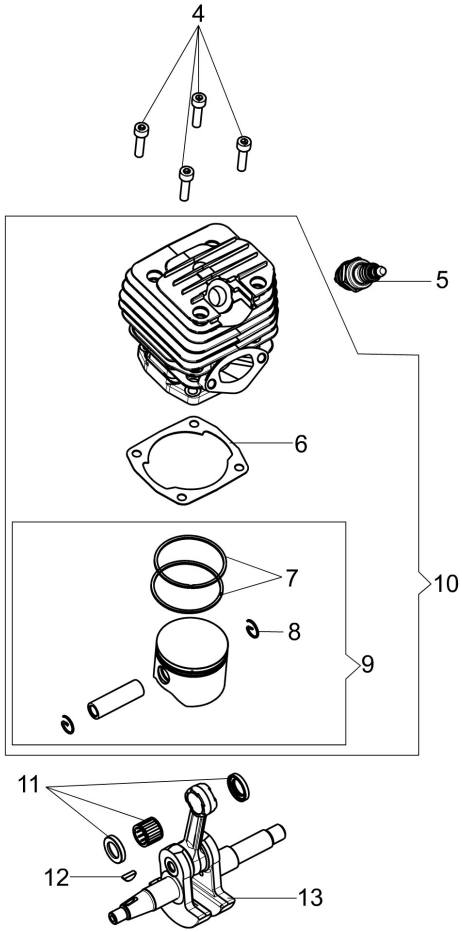

Illustration Engine

Ref.Nu	Qty	Part number	Description	Validity from	Validity till	Notes	Bulletin
1	1	50310176AR	Gasket				
2	2	50310060R	Screw				
3	1	50312059AR	Muffler assy	SN 8380472817			BT4-008-12/20
4	4	3801051R	Screw				
5	1	3055104R	Spark plug				
6	1	50310076AR	Gasket				
7	2	50310113R	Piston ring Ø45				
8	2	50310115R	Ring				
9	1	50312016R	Piston assy				
10	1	50310257	Complete cylinder				
11	1	50310259	Set roller cage and washer				
12	1	50310118R	Key				
13	1	50310152AR	Crankshaft				
14	1	50312059AR	Muffler assy		SN 8380472816		BT4-008-12/20