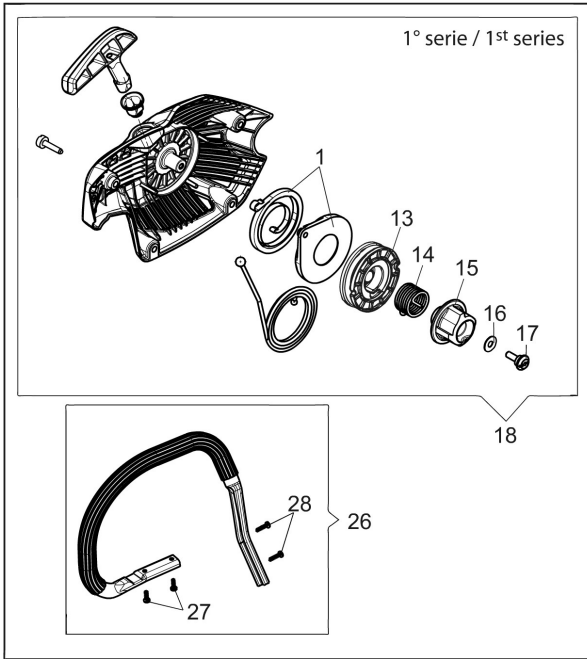

Illustration Starter Assy

Illustration Starter assy

Ref.Nu	Qty	Part number	Description	Validity from	Validity till	Notes	Bulletin
1	1	50310260	Kit spring				
6	1	2501011AR	Ignition coil				
7	1	3801086R	Screw				
8	1	50310063R	Wire				
9	1	50310009R	Flywheel				
10	1	3916009R	Washer				
11	1	3833080R	Washer				
12	1	004000142R	Nut				
13	1	50310302AR	Pulley				
14	1	50270231R	Spring				
15	1	50310301R	Sprocket				
16	1	094600054R	Washer				
17	1	3960164R	Screw				
18	1	50310306R	Starter assy				BT4-009-08/22
19	1	50310368R	Pulley				
20	1	61450496R	Spring				
21	1	50310369AR	Sprocket				
22	1	50312083R	Starter assy				
23	1	50312092R	Handle				
24	1	3960165R	Screw				
25	1	3960164R	Screw				
26	1	50312092R	Handle				BT4-009-08/22
27	2	3960165R	Screw				
28	2	3960164R	Screw				