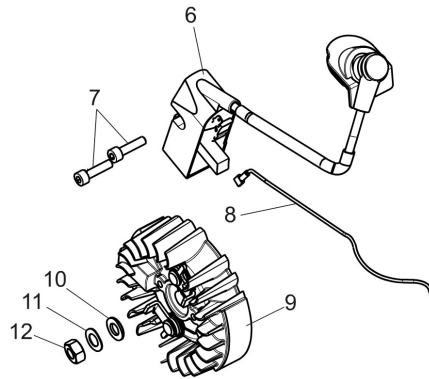

Illustration Starter Assy

Illustration Starter assy

Ref.Nu	Qty	Part number	Description	Validity from	Validity till	Notes	Bulletin
1	1	50310260	Kit spring				
6	1	2501011AR	Ignition coil				
7	1	3801086R	Screw				
8	1	50310063R	Wire				
9	1	50310009R	Flywheel				
10	1	3916009R	Washer				
11	1	3833080R	Washer				
12	1	004000142R	Nut				
13	1	50310302AR	Pulley				
14	1	50270231R	Spring				
15	1	50310301R	Sprocket				
16	1	094600054R	Washer				
17	1	3960164R	Screw				
18	1	50310306R	Starter assy				BT4-009-08/22
19	1	50310368R	Pulley				
20	1	61450496R	Spring				
21	1	50310369AR	Sprocket				
22	1	50312083R	Starter assy				
23	1	50312092R	Handle				
24	1	3960165R	Screw				
25	1	3960164R	Screw				
26	1	50312092R	Handle				BT4-009-08/22
27	2	3960165R	Screw				
28	2	3960164R	Screw				