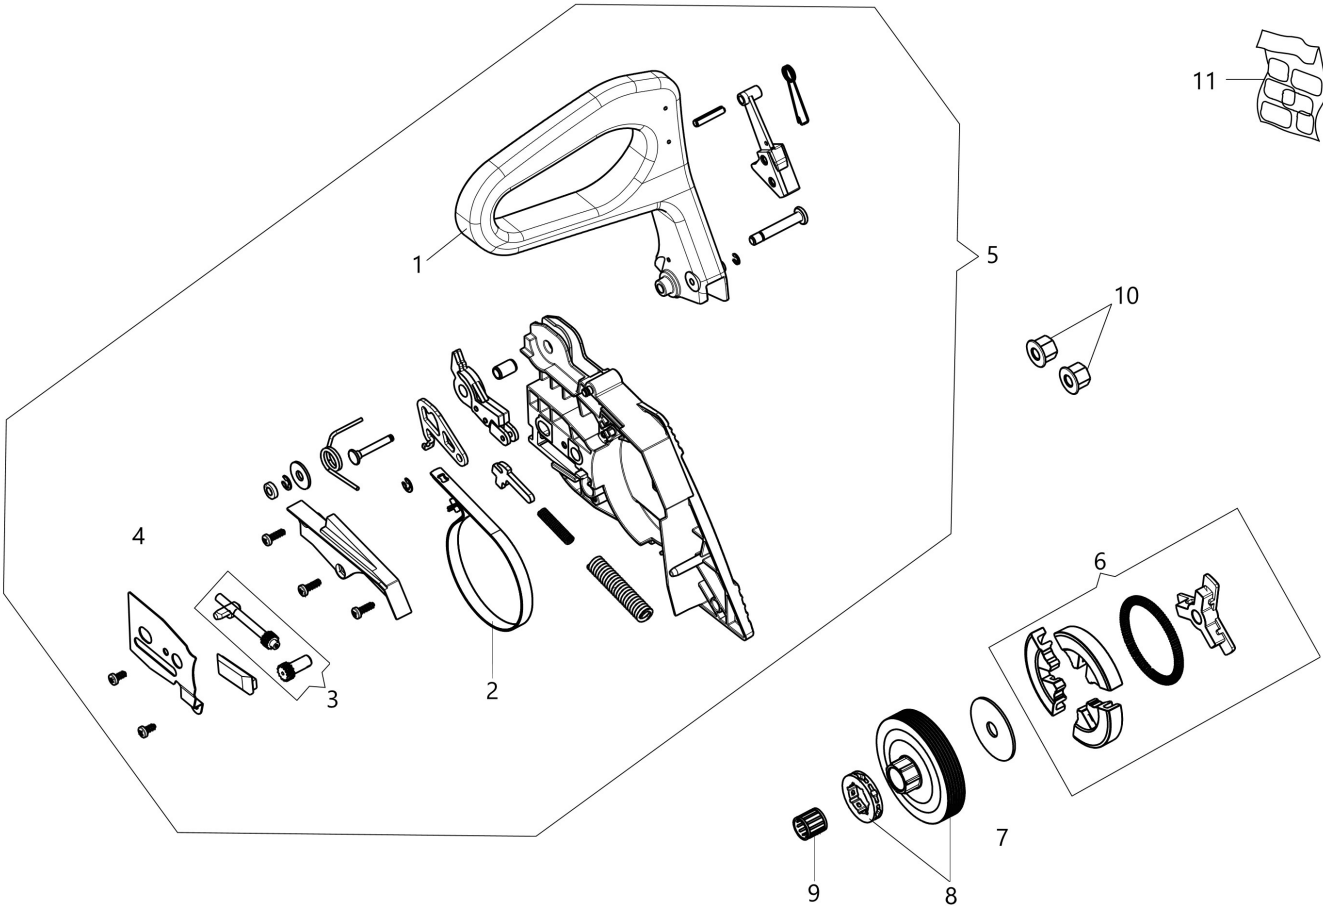

Illustration Tank and air filter

Ref.Nu	Qty	Part number	Description	Validity from	Validity till	Notes	Bulletin
44	1	50310037AR	Knob				
45	1	3801084R	Screw				
46	1	2318671	Repair kit				
48	1	50312092R	Handle				
49	2	3960164R	Screw				
50	2	3960165R	Screw				
51	1	3052036R	Special screwdriver				
52	1	50170032R	Deflector (summer/winter)				
53	1	2304001R	Special screwdriver KNURL-STYLE				EI02-02_22

Illustration Chain cover assy

Ref.Nu	Qty	Part number	Description	Validity from	Validity till	Notes	Bulletin
1	1	50310017AR	Guard				
2	1	50310027R	Brake band				
3	1	50310263	Chain tensioner screw kit				
4	1	50310011AR	Plate				
5	1	50312037R	Chain cover assy				
6	1	50310004R	Clutch				
7	1	50310073R	Washer				
8	1	50310005R	Clutch drum			.325	
8	1	50310193R	Clutch drum			3/8	
9	1	3037041R	Thrust bearing				
10	1	50010148R	Nut				
11	1	50310389	Labels kit			MTH 5100	
11	1	50320034	Labels kit			MTH 5600	