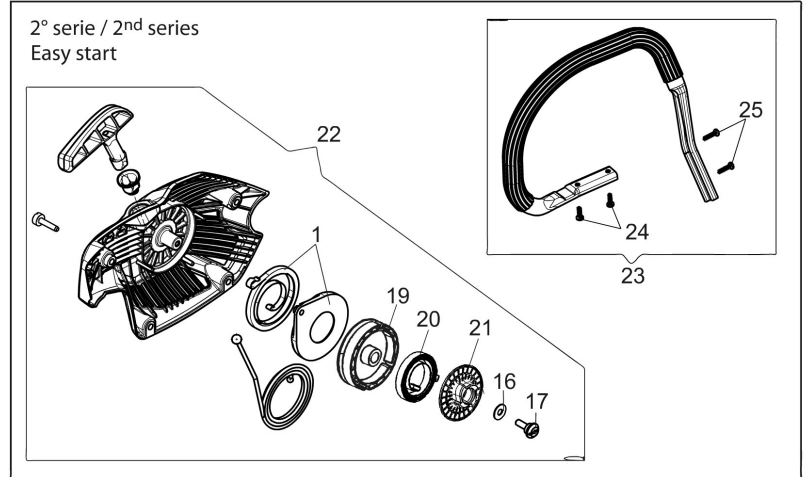

Illustration Starter Assy

Illustration Starter assy

Ref.Nu	Qty	Part number	Description	Validity from	Validity till	Notes	Bulletin
1	1	50310260	Kit spring				
6	1	2501011AR	Ignition coil				
7	1	3801086R	Screw				
8	1	50310063R	Wire				
9	1	50310009R	Flywheel				
10	1	3916009R	Washer				
11	1	3833080R	Washer				
12	1	004000142R	Nut				
13	1	50310302AR	Pulley				
14	1	50270231R	Spring				
15	1	50310301R	Sprocket				
16	1	094600054R	Washer				
17	1	3960164R	Screw				
18	1	50310306R	Starter assy				BT4-009-08/22
19	1	50310368R	Pulley				
20	1	61450496R	Spring				
21	1	50310369AR	Sprocket				
22	1	50312083R	Starter assy				
23	1	50312092R	Handle				
24	1	3960165R	Screw				
25	1	3960164R	Screw				
26	1	50312092R	Handle				BT4-009-08/22
27	2	3960165R	Screw				
28	2	3960164R	Screw				