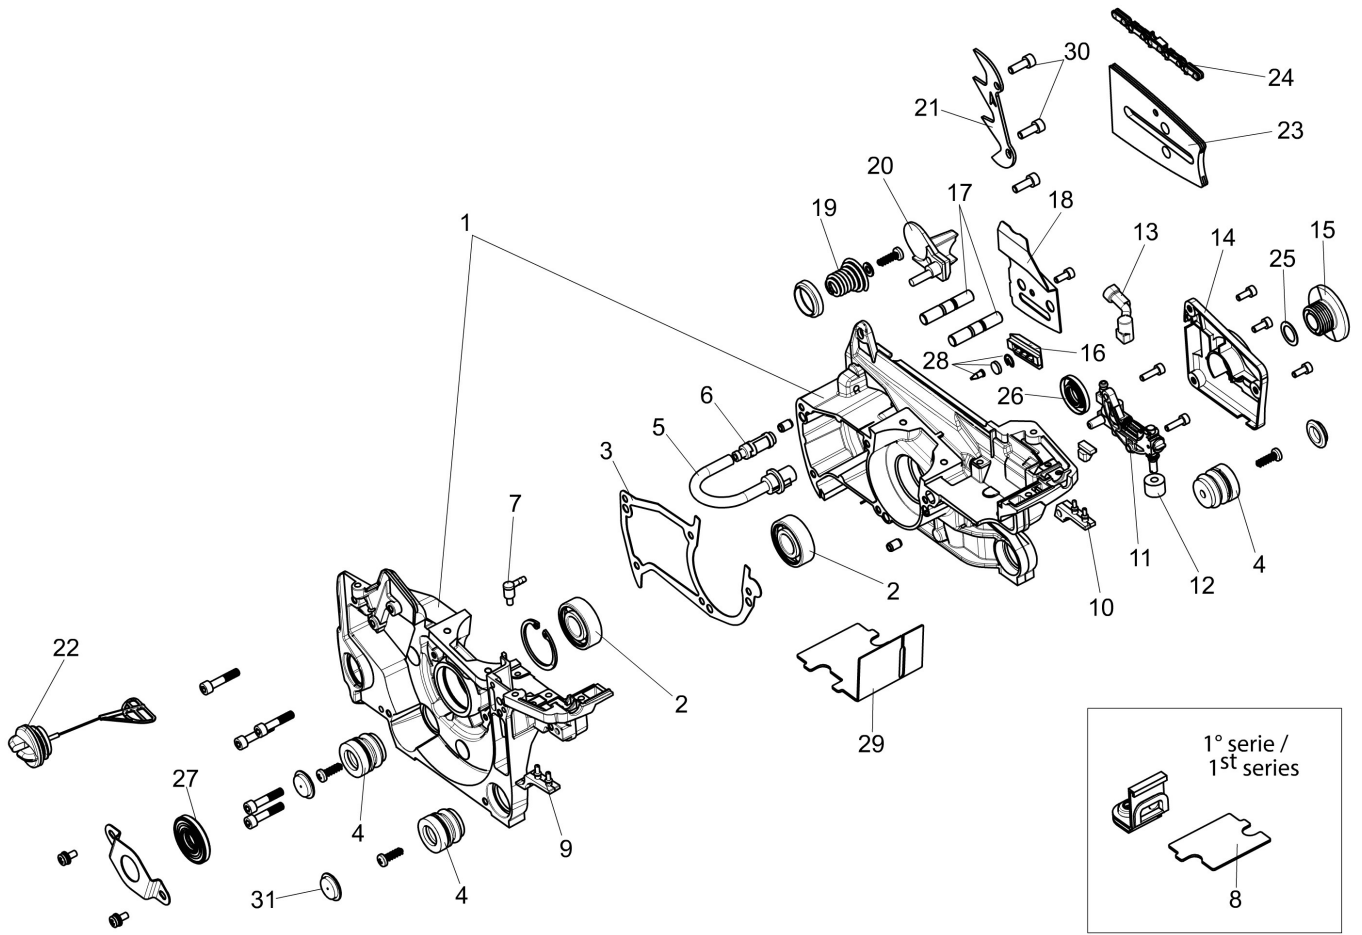

Illustration Chain cover assy

Ref.Nu	Qty	Part number	Description	Validity from	Validity till	Notes	Bulletin
1	1	50310017AR	Guard				
2	1	50310027R	Brake band				
3	1	50310263	Chain tensioner screw kit				
4	1	50310011AR	Plate				
5	1	50312037R	Chain cover assy				
6	1	50310004R	Clutch				
7	1	50310073R	Washer				
8	1	50310005R	Clutch drum			.325	
8	1	50310193R	Clutch drum			3/8	
9	1	3037041R	Thrust bearing				
10	1	50010148R	Nut				
11	1	50310389	Labels kit			MTH 5100	
11	1	50320034	Labels kit			MTH 5600	

Illustration Crankcase

Ref.Nu	Qty	Part number	Description	Validity from	Validity till	Notes	Bulletin
1	1	50312001R	Crankcase assy				
2	2	3034035R	Bearing				
3	1	50310109R	Gasket				
4	4	50310084R	AV-mount				
5	1	50310372AR	Suction tube		SN 8380272211		BT4-005-07/20
5		50310372AR	Suction tube	SN 8380272212			BT4-005-07/20
6	1	50310079R	Oil filter				
7	1	50310101R	Fitting				
8	1	50310321R	Gasket		SN 8160221854 - 8380240904		BT4-006-11/20
9	1	50310104R	AV-mount				
10	1	50310103R	AV-mount				
11	1	50312002R	Oil pump				
12	1	50310080R	Sponge				
13	1	50310077R	Hose				
14	1	50310071R	Oil pump cover				
15	1	50310072R	Worm gear				
16	1	50310164R	Guard				
17	2	50310112R	Stud				
18	1	50310074R	Plate				
19	1	50310085R	Spring				
20	1	50310075R	Guard				
21	1	50310142R	Spike				
22	1	50310166AR	Oil cap				
23	1	093800067R	Bar 16 - cm 41				
23	1	50310214R	Bar 18 - cm 46				
23	1	50310234R	Bar 20 - cm 51				
24	1	30629508A	Efco chain .325" x .050" (1,3mm)				
24	1	30629503A	Efco chain .3/8" x .058" (1,5mm)				
24	1	30629514A	Efco chain .325" x .050" (1,3mm)				
25	1	50310169R	Washer				
26	1	3050053R	Seal ring				
27	1	3050054R	Seal ring				
28	1	50310375	Reed valve kit				
29	1	50310321R	Gasket	SN 8160221855 - -----			BT4-006-11/20
30	2	3891036R	Screw				
31	3	50310083R	Cap				