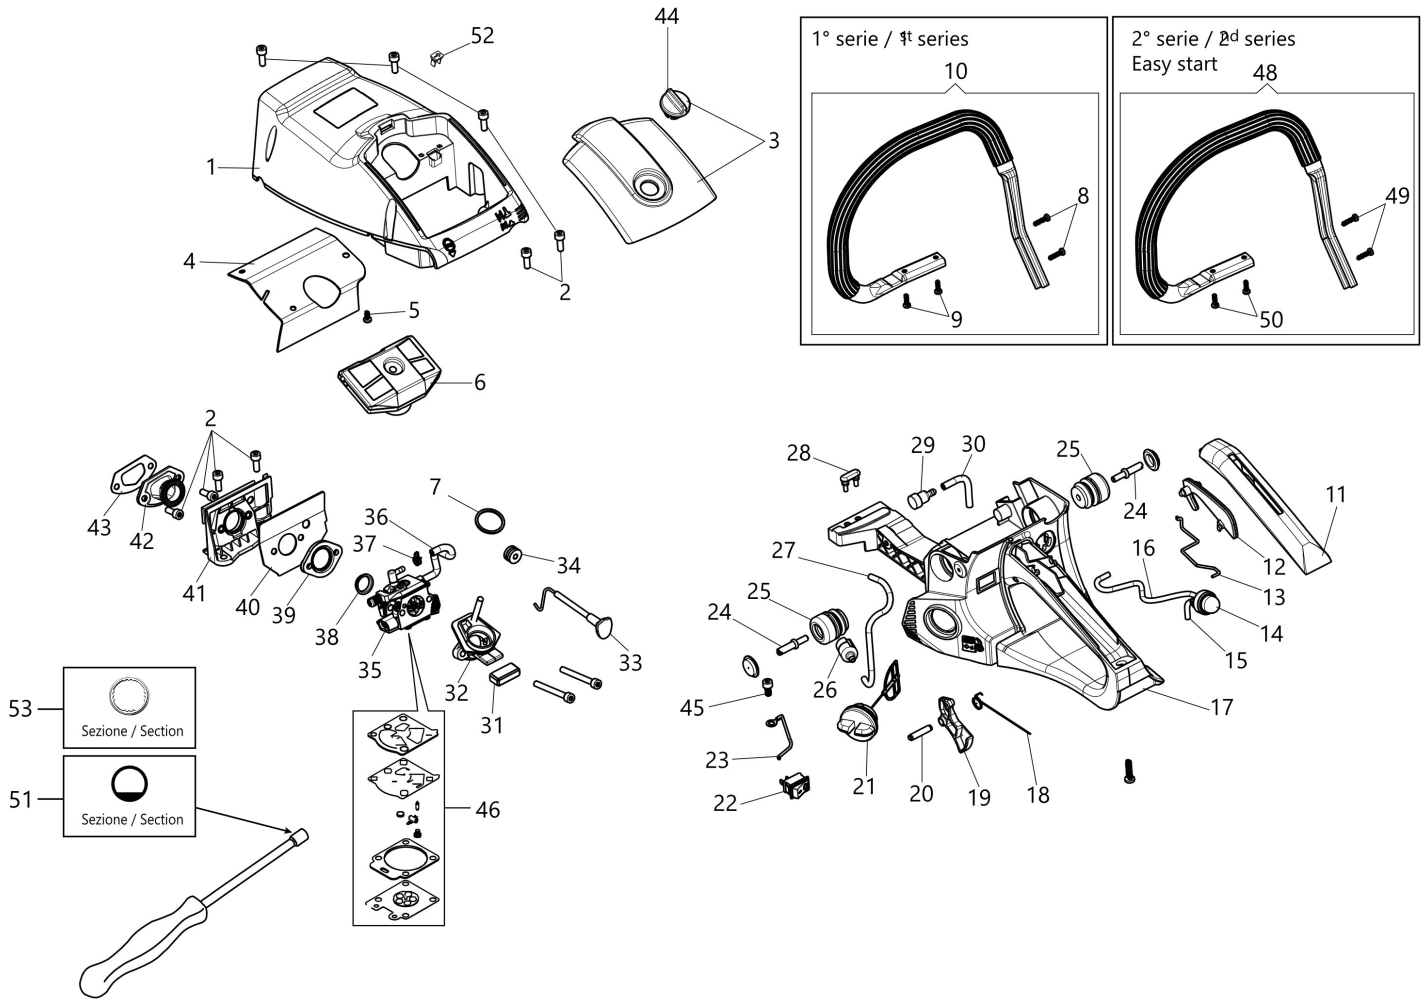

Illustration Tank and air filter

Illustration Tank and air filter

Ref.Nu	Qty	Part number	Description	Validity from	Validity till	Notes	Bulletin
1	1	50310041CR	Cover				
2	9	3801083R	Screw				
3	1	50310262	Air filter cover				
4	1	50310170R	Deflector				
5	3	3960167R	Screw				
6	1	50310272AR	Air filter				
7	1	50310155R	Gasket				
8	2	3960164R	Screw				
9	2	3960165R	Screw				
10	1	50312092R	Handle				
11	1	50310089AR	Cover				
12	1	50310090AR	Lever				
13	1	50310088R	Throttle rod				
14	1	2318817R	Air purge				
15	1	50310203R	Tube				
16	1	50310202R	Tube				
17	1	50310390AR	Tank assy			Previous P/N was 50310316R	
18	1	50310091R	Spring				
19	1	50310092AR	Throttle lever				
20	1	3022039R	Locking sleeve				
21	1	50310165AR	Tank cap				
22	1	50310143AR	Switch				
23	1	50310144R	Cable				
24	2	50310087R	Special screw				
25	2	50310139R	AV-mount				
26	1	094600450R	Fuel filter				
27	1	50310337	Fuel line				
28	1	50310140R	AV-mount				
29	1	61070011AR	Breather valve				
30	1	61370552R	Tube				
31	1	50310047R	Filter support				
32	1	50310319R	Air filter support set		SN 8150221769 -		BT4-006-11/20
32	1	50310319R	Air filter support set	SN 8150221770 - 8400217295			BT4-006-11/20
33	1	50310042AR	Lever				
34	1	50310043R	Buffer				
35	1	2318648AR	Carburetor WT-1213				EI02-02_22
36	1	50310096R	Suction tube				
37	1	4098377R	Band				
38	1	50310050R	Ring				
39	1	50310051R	Flange				
40	1	50310052R	Gasket				
41	1	50310053R	Support				
42	1	50310008R	Manifold				
43	1	50310145R	Gasket				