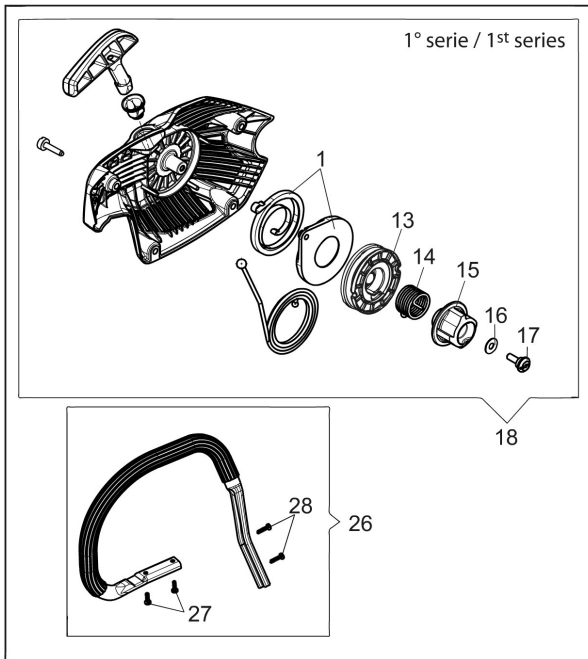

## Illustration Engine

Ref.Nu	Qty	Part number	Description	Validity from	Validity till	Notes	Bulletin
1	1	50310176AR	Gasket				
2	2	50310060R	Screw				
3	1	50312059AR	Muffler assy	SN 8400451128			BT4-008-12/20
4	4	3801051R	Screw				
5	1	3055104R	Spark plug				
6	1	50310076AR	Gasket				
7	2	50310163R	Piston ring				
8	2	50310115R	Ring				
9	1	50312025R	Piston assy				
10	1	50310258A	Complete cylinder				
11	1	50310259	Set roller cage and washer				
12	1	50310118R	Key				
13	1	50310153R	Crankshaft				
14	1	50312059AR	Muffler assy		SN 8400451127		BT4-008-12/20

## Illustration Starter assy

Ref.Nu	Qty	Part number	Description	Validity from	Validity till	Notes	Bulletin
1	1	50310260	Kit spring				
6	1	2501011AR	Ignition coil				
7	1	3801086R	Screw				
8	1	50310063R	Wire				
9	1	50310009R	Flywheel				
10	1	3916009R	Washer				
11	1	3833080R	Washer				
12	1	004000142R	Nut				
13	1	50310302AR	Pulley				
14	1	50270231R	Spring				
15	1	50310301R	Sprocket				
16	1	094600054R	Washer				
17	1	3960164R	Screw				
18	1	50310306R	Starter assy				BT4-009-08/22
19	1	50310368R	Pulley				
20	1	61450496R	Spring				
21	1	50310369AR	Sprocket				
22	1	50312083R	Starter assy				
23	1	50312092R	Handle				
24	1	3960165R	Screw				
25	1	3960164R	Screw				
26	1	50312092R	Handle				BT4-009-08/22
27	2	3960165R	Screw				
28	2	3960164R	Screw				

## Illustration Chain cover assy

Ref.Nu	Qty	Part number	Description	Validity from	Validity till	Notes	Bulletin
1	1	50310017AR	Guard				
2	1	50310027R	Brake band				
3	1	50310263	Chain tensioner screw kit				
4	1	50310011AR	Plate				
5	1	50312037R	Chain cover assy				
6	1	50310004R	Clutch				
7	1	50310073R	Washer				
8	1	50310005R	Clutch drum			.325	
8	1	50310193R	Clutch drum			3/8	
9	1	3037041R	Thrust bearing				
10	1	50010148R	Nut				
11	1	50310389	Labels kit			MTH 5100	
11	1	50320034	Labels kit			MTH 5600	