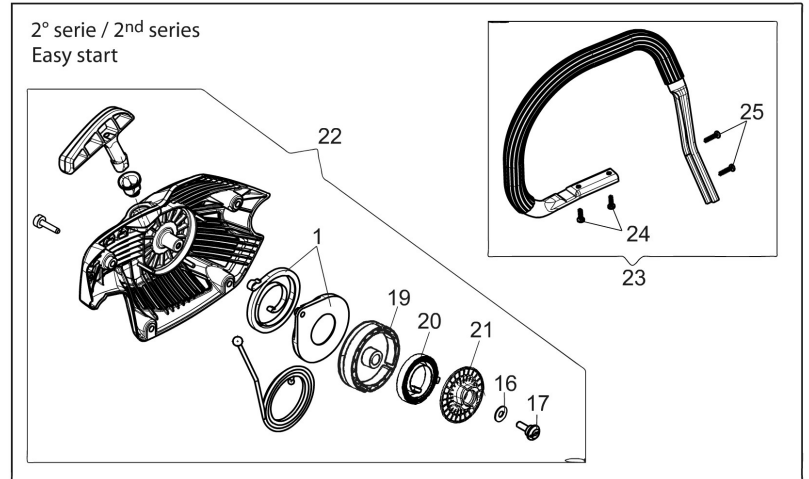

Illustration Starter Assy

Illustration Starter assy

Ref.Nu	Qty	Part number	Description	Validity from	Validity till	Notes	Bulletin
1	1	50310260	Kit spring				
6	1	2501011AR	Ignition coil				
7	1	3801086R	Screw				
8	1	50310063R	Wire				
9	1	50310009R	Flywheel				
10	1	3916009R	Washer				
11	1	3833080R	Washer				
12	1	004000142R	Nut				
13	1	50310302AR	Pulley				
14	1	50270231R	Spring				
15	1	50310301R	Sprocket				
16	1	094600054R	Washer				
17	1	3960164R	Screw				
18	1	50310306R	Starter assy				BT4-009-08/22
19	1	50310368R	Pulley				
20	1	61450496R	Spring				
21	1	50310369AR	Sprocket				
22	1	50312083R	Starter assy				
23	1	50312092R	Handle				
24	1	3960165R	Screw				
25	1	3960164R	Screw				
26	1	50312092R	Handle				BT4-009-08/22
27	2	3960165R	Screw				
28	2	3960164R	Screw