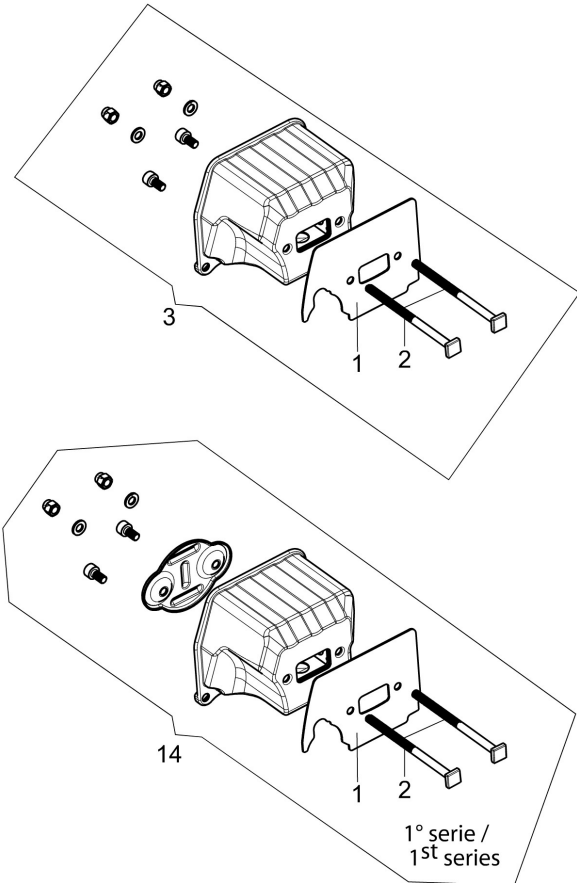

## Illustration Engine

Ref.Nu	Qty	Part number	Description	Validity from	Validity till	Notes	Bulletin
1	1	50310176AR	Gasket				
2	2	50310060R	Screw				
3	1	50312059AR	Muffler assy	SN 8400451128			BT4-008-12/20
4	4	3801051R	Screw				
5	1	3055104R	Spark plug				
6	1	50310076AR	Gasket				
7	2	50310163R	Piston ring				
8	2	50310115R	Ring				
9	1	50312025R	Piston assy				
10	1	50310258A	Complete cylinder				
11	1	50310259	Set roller cage and washer				
12	1	50310118R	Key				
13	1	50310153R	Crankshaft				
14	1	50312059AR	Muffler assy		SN 8400451127		BT4-008-12/20

## Illustration Starter assy

Ref.Nu	Qty	Part number	Description	Validity from	Validity till	Notes	Bulletin
1	1	50310260	Kit spring				
6	1	2501011AR	Ignition coil				
7	1	3801086R	Screw				
8	1	50310063R	Wire				
9	1	50310009R	Flywheel				
10	1	3916009R	Washer				
11	1	3833080R	Washer				
12	1	004000142R	Nut				
13	1	50310302AR	Pulley				
14	1	50270231R	Spring				
15	1	50310301R	Sprocket				
16	1	094600054R	Washer				
17	1	3960164R	Screw				
18	1	50310306R	Starter assy				BT4-009-08/22
19	1	50310368R	Pulley				
20	1	61450496R	Spring				
21	1	50310369AR	Sprocket				
22	1	50312083R	Starter assy				
23	1	50312092R	Handle				
24	1	3960165R	Screw				
25	1	3960164R	Screw				
26	1	50312092R	Handle				BT4-009-08/22
27	2	3960165R	Screw				
28	2	3960164R	Screw				

## Illustration Chain cover assy

Ref.Nu	Qty	Part number	Description	Validity from	Validity till	Notes	Bulletin
1	1	50310017AR	Guard				
2	1	50310027R	Brake band				
3	1	50310263	Chain tensioner screw kit				
4	1	50310011AR	Plate				
5	1	50312037R	Chain cover assy				
6	1	50310004R	Clutch				
7	1	50310073R	Washer				
8	1	50310005R	Clutch drum			.325	
8	1	50310193R	Clutch drum			3/8	
9	1	3037041R	Thrust bearing				
10	1	50010148R	Nut				
11	1	50310389	Labels kit			MTH 5100	
11	1	50320034	Labels kit			MTH 5600	