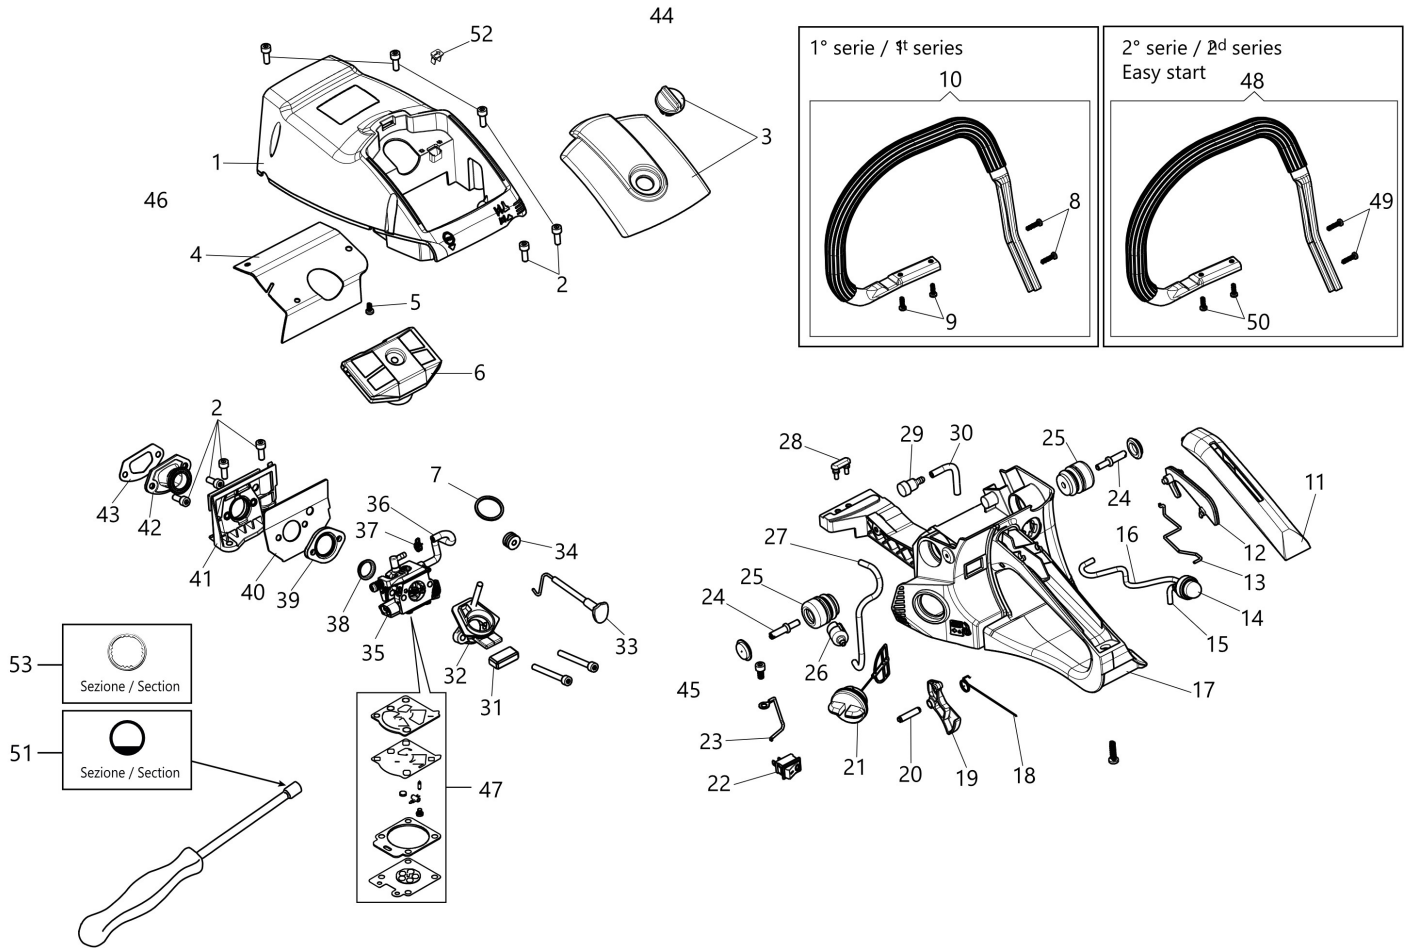

Illustration Tank and air filter

Illustration Tank and air filter

Ref.Nu	Qty	Part number	Description	Validity from	Validity till	Notes	Bulletin
1	1	50310041CR	Cover				
2	9	3801083R	Screw				
3	1	50310262	Air filter cover				
4	1	50310170R	Deflector				
5	3	3960167R	Screw				
6	1	50310272AR	Air filter				
7	1	50310155R	Gasket				
8	2	3960164R	Screw				
9	2	3960165R	Screw				
10	1	50312092R	Handle				
11	1	50310089AR	Cover				
12	1	50310090AR	Lever				
13	1	50310088R	Throttle rod				
14	1	2318817R	Air purge				
15	1	50310203R	Tube				
16	1	50310202R	Tube				
17	1	50310390AR	Tank assy			Previous P/N was 50310316R	
18	1	50310091R	Spring				
19	1	50310092AR	Throttle lever				
20	1	3022039R	Locking sleeve				
21	1	50310165AR	Tank cap				
22	1	50310143AR	Switch				
23	1	50310144R	Cable				
24	2	50310087R	Special screw				
25	2	50310139R	AV-mount				
26	1	094600450R	Fuel filter				
27	1	50310337	Fuel line				
28	1	50310140R	AV-mount				
29	1	61070011AR	Breather valve				
30	1	61370552R	Tube				
31	1	50310047R	Filter support				
32	1	50310319R	Air filter support set		SN 8150221769 -		BT4-006-11/20
32	1	50310319R	Air filter support set	SN 8150221770 - 8400217295			BT4-006-11/20
33	1	50310042AR	Lever				
34	1	50310043R	Buffer				
35	1	2318648AR	Carburetor WT-1213				EI02-02_22
36	1	50310096R	Suction tube				
37	1	4098377R	Band				
38	1	50310050R	Ring				
39	1	50310051R	Flange				
40	1	50310052R	Gasket				
41	1	50310053R	Support				
42	1	50310008R	Manifold				
43	1	50310145R	Gasket