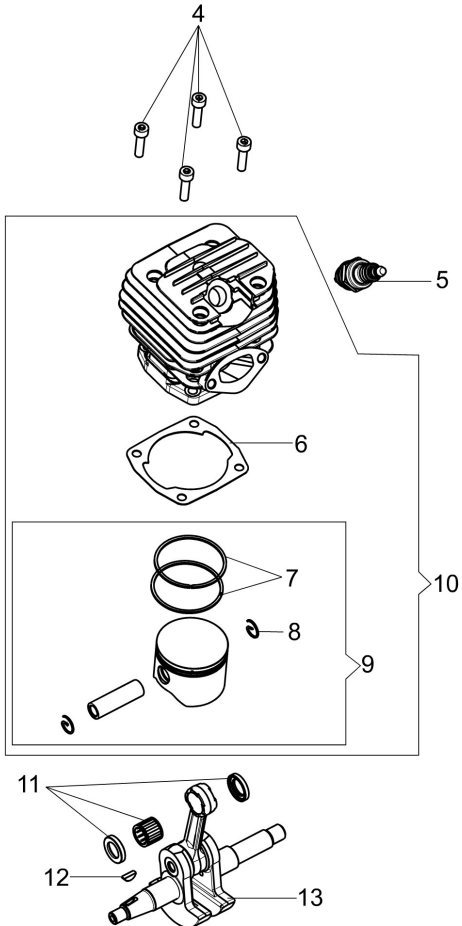

## Illustration Engine

Ref.Nu	Qty	Part number	Description	Validity from	Validity till	Notes	Bulletin
1	1	50310176AR	Gasket				
2	2	50310060R	Screw				
3	1	50312059AR	Muffler assy	SN 8400451128			BT4-008-12/20
4	4	3801051R	Screw				
5	1	3055104R	Spark plug				
6	1	50310076AR	Gasket				
7	2	50310163R	Piston ring				
8	2	50310115R	Ring				
9	1	50312025R	Piston assy				
10	1	50310258A	Complete cylinder				
11	1	50310259	Set roller cage and washer				
12	1	50310118R	Key				
13	1	50310153R	Crankshaft				
14	1	50312059AR	Muffler assy		SN 8400451127		BT4-008-12/20

## Illustration Starter assy

Ref.Nu	Qty	Part number	Description	Validity from	Validity till	Notes	Bulletin
1	1	50310260	Kit spring				
6	1	2501011AR	Ignition coil				
7	1	3801086R	Screw				
8	1	50310063R	Wire				
9	1	50310009R	Flywheel				
10	1	3916009R	Washer				
11	1	3833080R	Washer				
12	1	004000142R	Nut				
13	1	50310302AR	Pulley				
14	1	50270231R	Spring				
15	1	50310301R	Sprocket				
16	1	094600054R	Washer				
17	1	3960164R	Screw				
18	1	50310306R	Starter assy				BT4-009-08/22
19	1	50310368R	Pulley				
20	1	61450496R	Spring				
21	1	50310369AR	Sprocket				
22	1	50312083R	Starter assy				
23	1	50312092R	Handle				
24	1	3960165R	Screw				
25	1	3960164R	Screw				
26	1	50312092R	Handle				BT4-009-08/22
27	2	3960165R	Screw				
28	2	3960164R	Screw				

## Illustration Chain cover assy

Ref.Nu	Qty	Part number	Description	Validity from	Validity till	Notes	Bulletin
1	1	50310017AR	Guard				
2	1	50310027R	Brake band				
3	1	50310263	Chain tensioner screw kit				
4	1	50310011AR	Plate				
5	1	50312037R	Chain cover assy				
6	1	50310004R	Clutch				
7	1	50310073R	Washer				
8	1	50310005R	Clutch drum			.325	
8	1	50310193R	Clutch drum			3/8	
9	1	3037041R	Thrust bearing				
10	1	50010148R	Nut				
11	1	50310389	Labels kit			MTH 5100	
11	1	50320034	Labels kit			MTH 5600	