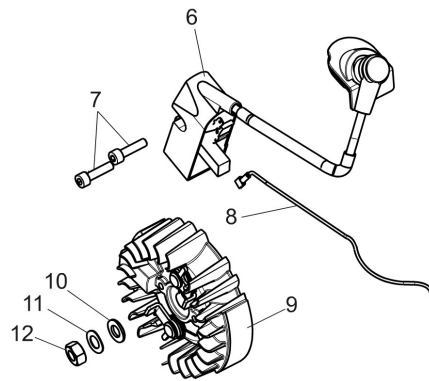

Illustration Starter Assy

Illustration Starter assy

Ref.Nu	Qty	Part number	Description	Validity from	Validity till	Notes	Bulletin
1	1	50310260	Kit spring				
6	1	2501011AR	Ignition coil				
7	1	3801086R	Screw				
8	1	50310063R	Wire				
9	1	50310009R	Flywheel				
10	1	3916009R	Washer				
11	1	3833080R	Washer				
12	1	004000142R	Nut				
13	1	50310302AR	Pulley				
14	1	50270231R	Spring				
15	1	50310301R	Sprocket				
16	1	094600054R	Washer				
17	1	3960164R	Screw				
18	1	50310306R	Starter assy				BT4-009-08/22
19	1	50310368R	Pulley				
20	1	61450496R	Spring				
21	1	50310369AR	Sprocket				
22	1	50312083R	Starter assy				
23	1	50312092R	Handle				
24	1	3960165R	Screw				
25	1	3960164R	Screw				
26	1	50312092R	Handle				BT4-009-08/22
27	2	3960165R	Screw				
28	2	3960164R	Screw