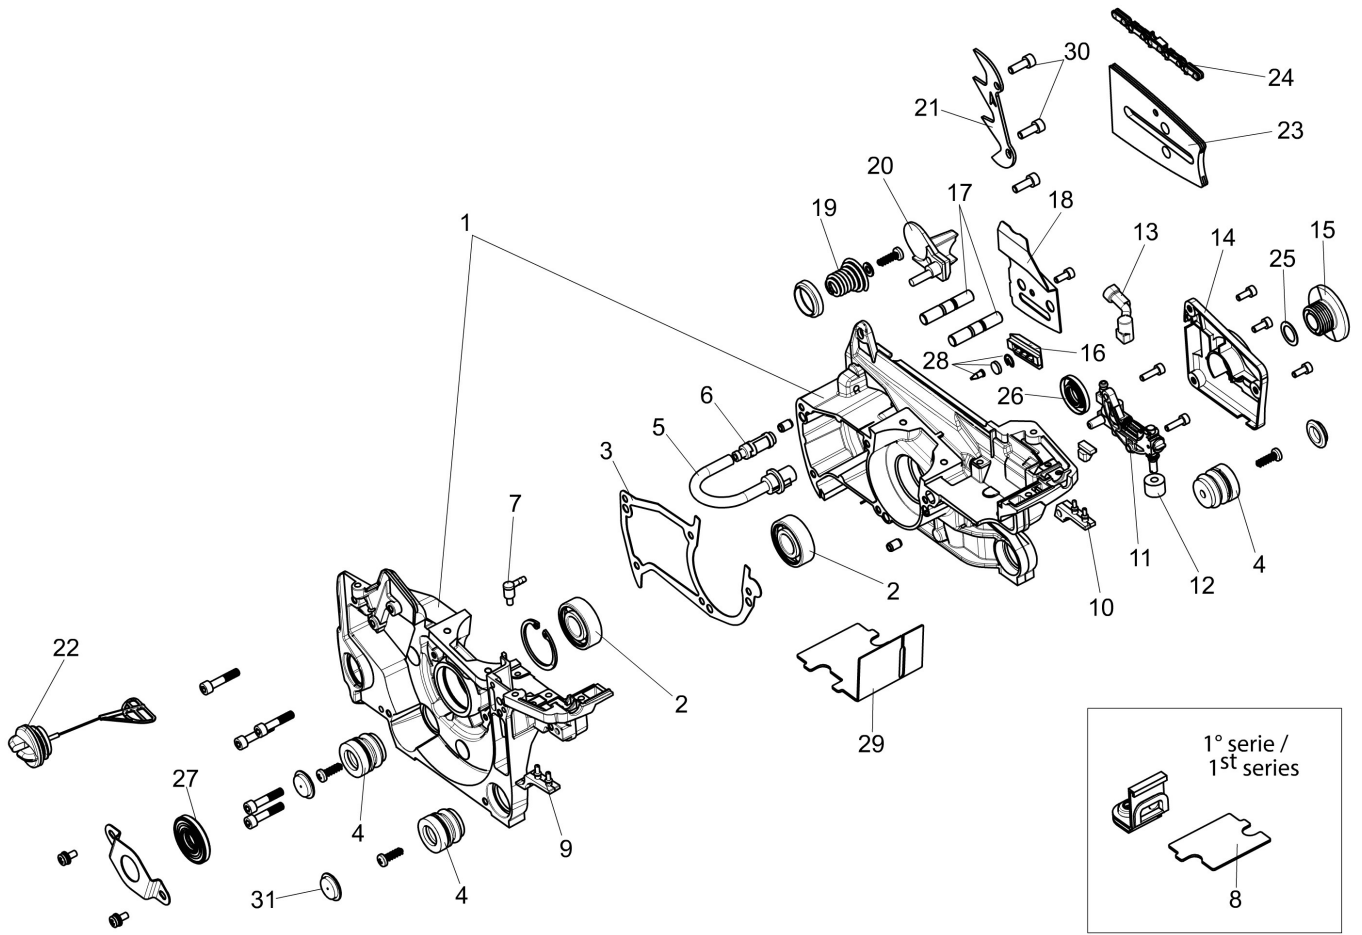

## Illustration Tank and air filter

---

Ref.Nu	Qty	Part number	Description	Validity from	Validity till	Notes	Bulletin
44	1	50310037AR	Knob				
45	1	3801084R	Screw				
46	1	50310228R	Guard				
47	1	2318671	Repair kit				
48	1	50312092R	Handle				
49	2	3960164R	Screw				
50	2	3960165R	Screw				
51	1	3052036R	Special screwdriver				
52	1	50170032R	Deflector (summer/winter)				
53	1	2304001R	Special screwdriver KNURL-STYLE				EI02-02_22

## Illustration Chain cover assy

Ref.Nu	Qty	Part number	Description	Validity from	Validity till	Notes	Bulletin
1	1	50310017AR	Guard				
2	1	50310027R	Brake band				
3	1	50310263	Chain tensioner screw kit				
4	1	50310011AR	Plate				
5	1	50312037R	Chain cover assy				
6	1	50310004R	Clutch				
7	1	50310073R	Washer				
8	1	50310005R	Clutch drum			.325	
8	1	50310193R	Clutch drum			3/8	
9	1	3037041R	Thrust bearing				
10	1	50010148R	Nut				
11	1	50310389	Labels kit			MTH 5100	
11	1	50320034	Labels kit			MTH 5600	