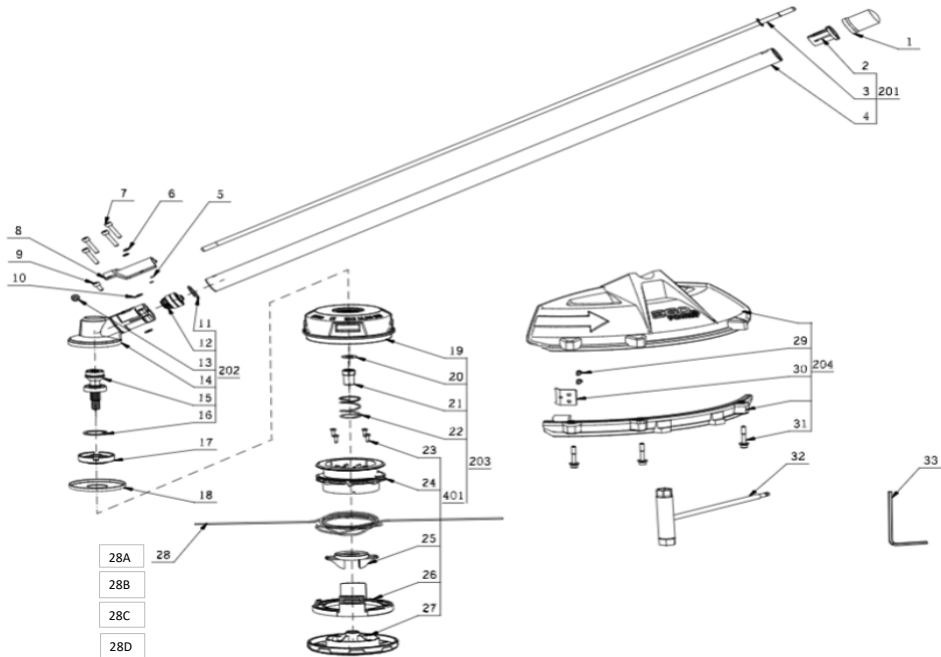

Product Description: String Trimmer Attachment
Model Number: STA1500
Body Number: 0760054002_S
Version: A
Issue Date: 2017/01/20

Index No.	Art. No.	Description EN	Partnumber	QTY in machine
1	3128734001	Sleeve	3128734001	1
2	3128556001	Guiding Block	3128556001	1
3	2824792002	Shaft Assembly	2824792002	1
4	2824791002	Tube Assembly	2824791002	1
5	5690203001	O Ring	5690203001	2
6	5650015012	Spring Washer	5650015012	2
7	5620216003	Hexagon Socket Screw	5620216003	4
8	3705417001	Fixing Board	3705417001	1
9	5620213003	Hexagon Socket Screw	5620213003	1
10	5650598001	Washer	5650598001	2
11	5660151001	Circlips For Hole	5660151001	1
12	2824588002	Pinion Assembly	2824588002	1
13	5620546001	Hexagon Socket Screw	5620546001	1
14	3421862001	Gear Case	3421862001	1
15	2824589002	Shaft Assembly	2824589002	1
16	5660021002	Circlips For Hole	5660021002	1
17	3552509001	Inner Flange	3552509001	1
18	3706103001	Shield	3706103001	1
19	2824947001	Upper Housing ASSY	2824947001	1
20	5650577001	Plain Washer	5650577001	1
21	5630303001	Nut	5630303001	1
22	3660654001	Compression Spring	3660654001	1
23	5610022001	Tapping Screw	5610022001	4
24	2824945001	Mounting Wire Holder ASSY	2824945001	1
25	3128671001	Slot Cover	3128671001	1
26	AH1531	2.4mm ANY INSERT line trimmer head, anti-clockwise rotation	AH1531	1
27	AH1531	2.4mm ANY INSERT line trimmer head, anti-clockwise rotation	AH1531	1
28A	AL2415R	15m Round Line (2.4mm Orange)	AL2415R	1
28B	AL2490R	90m Round Line (2.4mm Orange)	AL2490R	1
28C	AL2415T	15m Twist Line (2.4mm Orange)	AL2415T	1
28D	AL2475T	75m twist line (2.4mm orange/green)	AL2475T	1
29	5610294001	Tapping Screw	5610294001	2
30	3706106001	Blade	3706106001	1
31	5620548001	Screw with Washer	5620548001	3
32	5680217001	Wrench	5680217001	1
33	5680164001	Inner Hexagon Spanner	5680164001	1
201	2824590002	Connecting Tube ASSY	2824590002	1
202	2824954002	Gear Case ASSY	2824954002	1
203	AH1531	2.4mm ANY INSERT line trimmer head, anti-clockwise rotation	AH1531	1
204	2824957002	Guard ASSY	2824957002	1
401	AH1531	2.4mm ANY INSERT line trimmer head, anti-clockwise rotation	AH1531	1