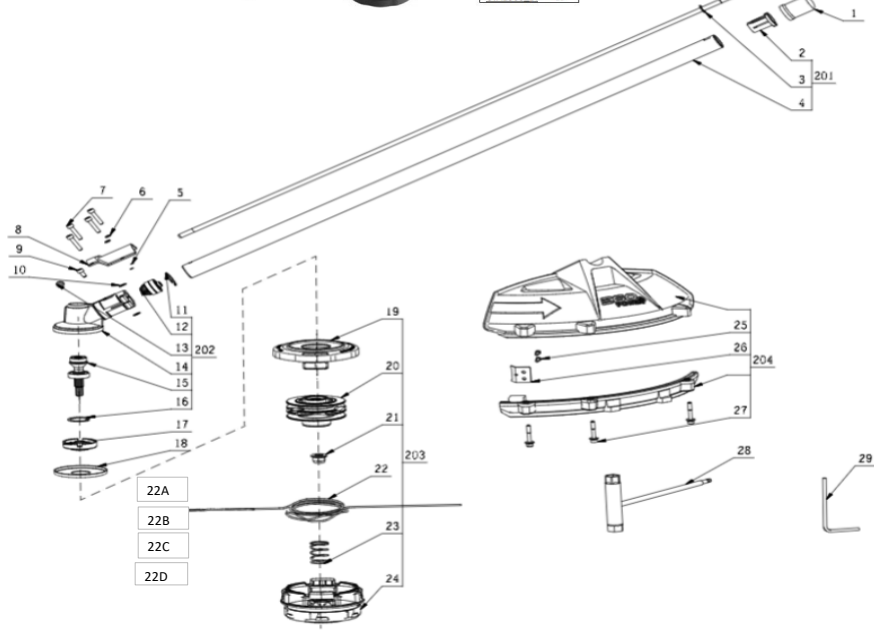

STA1500 A: CS
STA1500 B: CS

Product Description: String Trimmer Attachment
Model Number: STA1500
Body Number: 0760054004_S
Version: B
Issue Date: 2018/11/30

Index No.	Art. No.	Description EN	Partnumber	QTY in machine
1	3128734001	Sleeve	3128734001	1
2	3128556001	Guiding Block	3128556001	1
3	2824792002	Shaft Assembly	2824792002	1
4	2824791002	Tube Assembly	2824791002	1
5	5690203001	O Ring	5690203001	2
6	5650015012	Spring Washer	5650015012	2
7	5620216003	Hexagon Socket Screw	5620216003	4
8	3705417001	Fixing Board	3705417001	1
9	5620213003	Hexagon Socket Screw	5620213003	1
10	5650598001	Washer	5650598001	2
11	5660151001	Circlips For Hole	5660151001	1
12	2824588002	Pinion Assembly	2824588002	1
13	5620546001	Hexagon Socket Screw	5620546001	1
14	3421862001	Gear Case	3421862001	1
15	2824589002	Shaft Assembly	2824589002	1
16	5660021002	Circlips For Hole	5660021002	1
17	3552509001	Inner Flange	3552509001	1
18	3706103001	Shield	3706103001	1
19	3130090001	Upper Housing	3130090001	1
20	2826376002	Spool Assembly	2826376002	1
21	5630292001	Nut	5630292001	1
22A	AL2415R	15m Round Line (2.4mm Orange)	AL2415R	1
22B	AL2490R	90m Round Line (2.4mm Orange)	AL2490R	1
22C	AL2415T	15m Twist Line (2.4mm Orange)	AL2415T	1
22D	AL2475T	75m twist line (2.4mm orange/green)	AL2475T	1
23	3660582001	Compression Spring	3660582001	1
24	2826637001	Lower Housing ASSY	2826637001	1
25	5610294001	Tapping Screw	5610294001	2
26	3706106001	Blade	3706106001	1
27	5620548001	Screw with Washer	5620548001	3
28	5680217001	Wrench	5680217001	1
29	5680164001	Inner Hexagon Spanner	5680164001	1
201	2824590002	Connecting Tube ASSY	2824590002	1
202	2824954002	Gear Case ASSY	2824954002	1
203	AH1531	2.4mm ANY INSERT line trimmer head, anti-clockwise rotation	AH1531	1
204	2824957002	Guard ASSY	2824957002	1