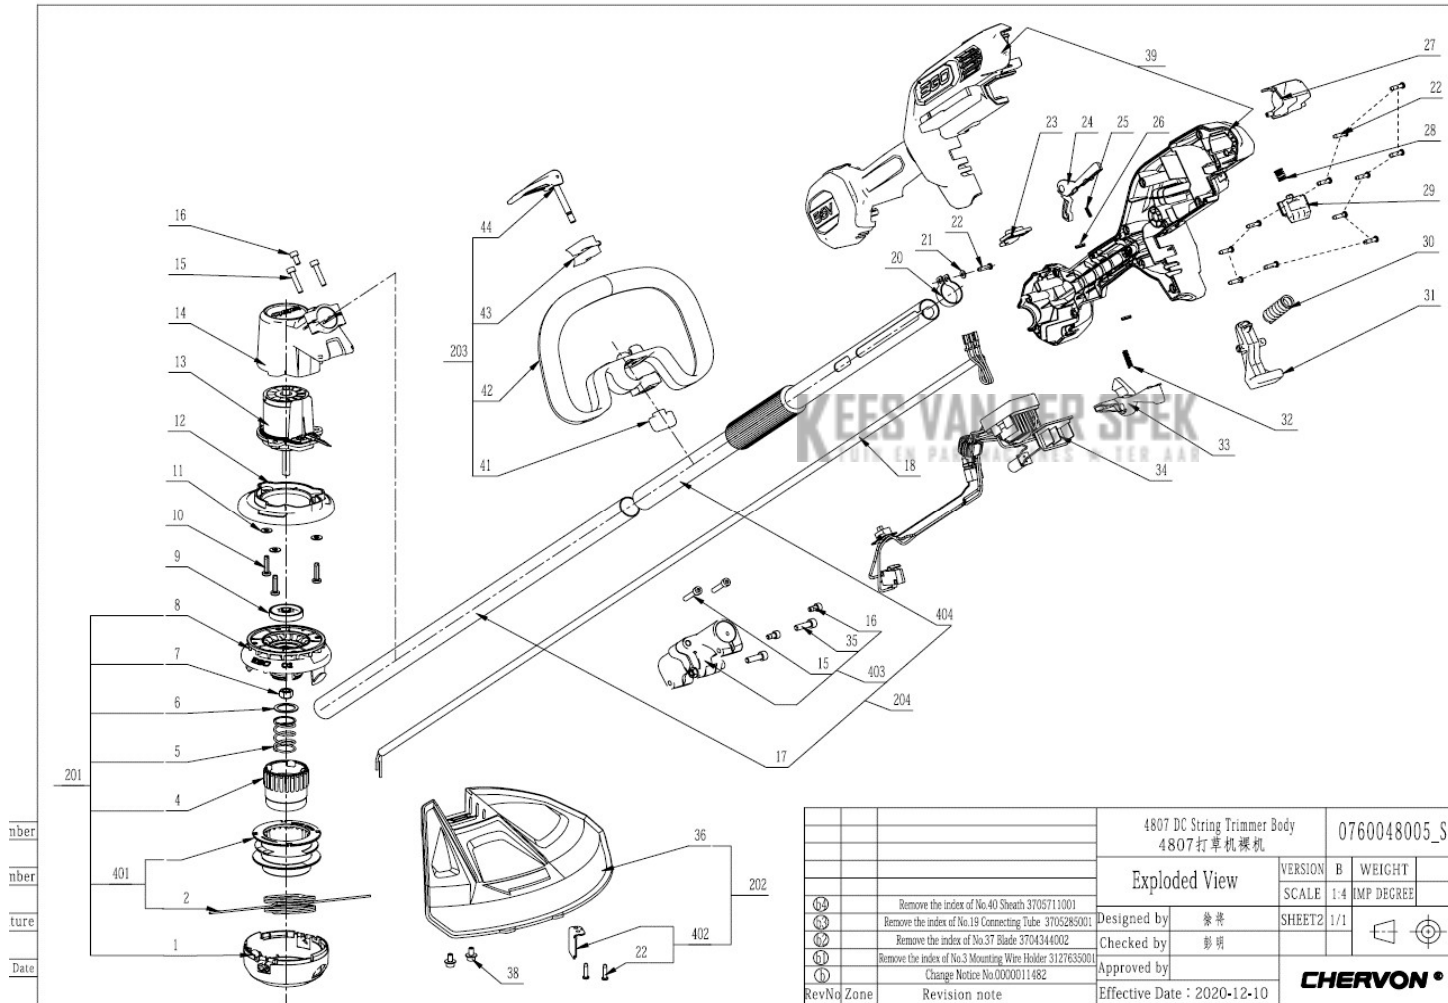

# Repair Parts\_Hedge Trimmer\_4807(ST1300E-S)

number  
number  
figure  
Date

		4807 DC String Trimmer Body		0760048005_S	
		4807 打草机裸机			
		Exploded View		VERSION	B
				SCALE	1:4
				WEIGHT	g
				MP DEGREE	
①	Remove the index of No.40 Sheath 3705711001	Designed by	蔡博	SHEET2	1/1
②	Remove the index of No.19 Connecting Tube 3705285001	Checked by	彭明		
③	Remove the index of No.37 Blade 3704344002	Approved by			
④	Remove the index of No.3 Mounting Wire Holder 3127635001				
⑤	Change Notice No.0000011482				
RevNo	Zone	Revision note		Effective Date : 2020-12-10	