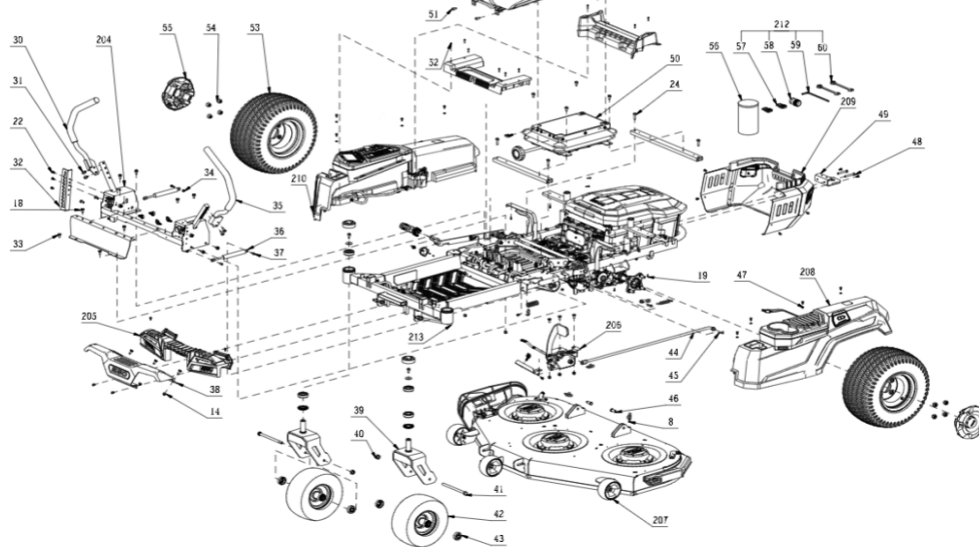

Product Description: Zero Turn Riding Mower
Model Number: ZT5200E-L
Body Number: 1000057001S01
Version: A
Issue Date: 2022/10/18

KEES VAN DER SPEK
IN ENGINES * TER AAR