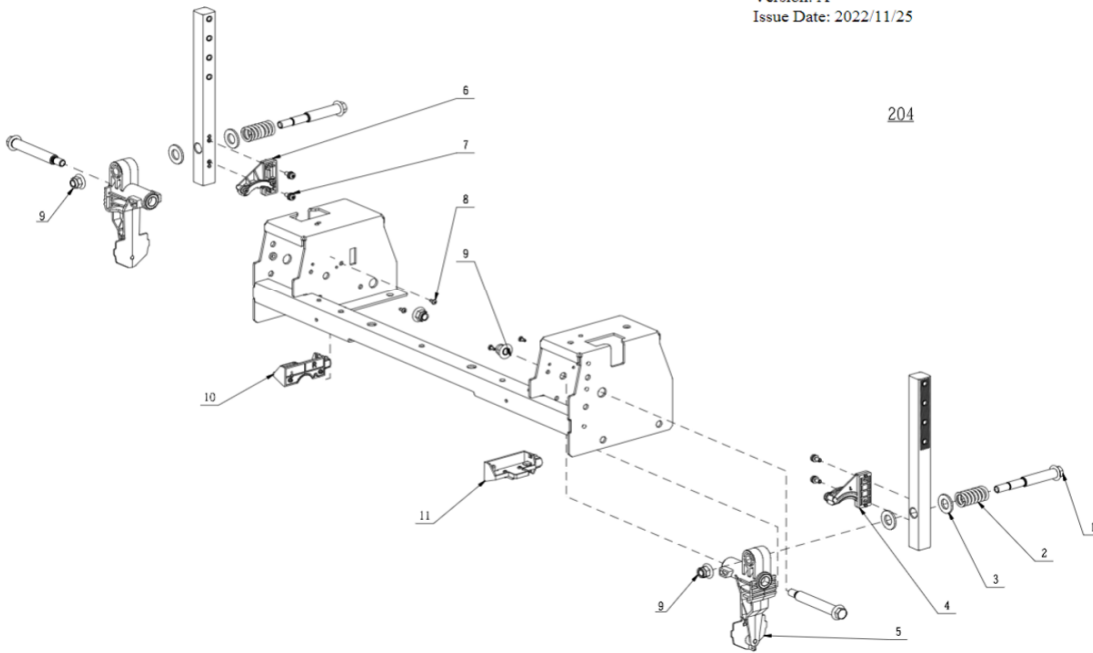

Product Description: Zero Turn Riding Mower
 Model Number: ZT5200E-L
 Body Number: 2827266001S01
 Version: A
 Issue Date: 2022/11/25

203

203-1	3707424001	Connecting Plate	1
203-2	5640361001	Hexagon Flange Head Thread Forming Screw	4
203-3	5640247002	Hexagon Head Bolt	8
203-4	2730318001	DC Motor	2
203-5	3553570001	Brake Disc	2
203-6	3521235001	Friction Block	2
203-7	3707277001	Scaleboard	1
203-8	5670552001	Parallel Pin	2
203-9	5640009003	Hexagon Head Bolt	4
203-10	3707423001	Connecting Plate	1
203-11	5630244004	Nut	4
203-401	2827439002	Gear Case Assembly	1
203-402	2827528002	Right Bracket Assembly	1
203-403	2827525002	Left Bracket Assembly	1

KEES VAN DER SPEK
 HOUT- EN METAALWERK
 1815 ER AAR

Product Description: Zero Turn Riding Mower
 Model Number: ZT5200E-L
 Body Number: 2829451001S01
 Version: A
 Issue Date: 2022/11/25

204

204-1	5640351001	Hexagon Flange Head Screw with Shoulder	2
204-2	3660807001	Compression Spring	2
204-3	5650740001	Plain Washer	2
204-4	2827705002	Magnetic Holder Assembly	1
204-5	2827703001	Rotating Lever	2
204-6	2827704002	Magnetic Holder Assembly	1
204-7	5620352002	Screw with Washer	4
204-8	5610021001	Tapping Screw	4
204-9	5630267001	Nut	4
204-10	2827259001	Right Hall PCB Box	1
204-11	2827260001	Left Hall PCB Box	1