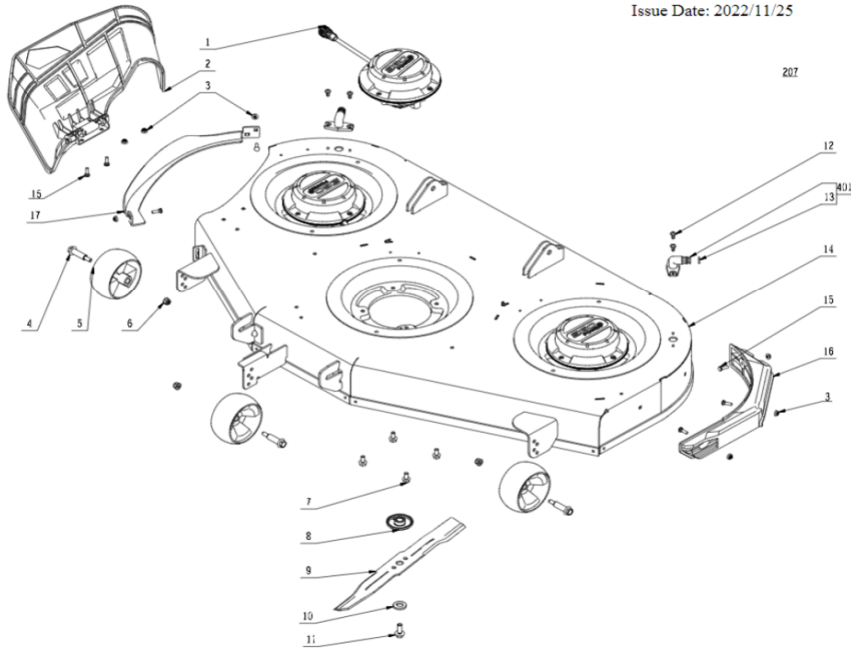

Product Description: Zero Turn Riding Mower
Model Number: ZT5200E-L
Body Number: 2827245002S01
Version: A
Issue Date: 2022/11/25

206

206-1	2827480002	Switch Box Assembly	1
206-2	5630371001	Prevailing Torque Type Hexagon Lock Nut with Flange	4
206-3	3707284001	Pedal	1
206-4	5640354001	Flange Bolt-Large Series	2
206-5	3580060001	Rubber Sleeve	1
206-6	5620352002	Screw with Washer	3
206-7	3130932001	Seal Packing Case	1
206-8	5620377003	Hexagon Socket Screw	4

KEES VAN DER SPEK
TUIN- & HORTENBOUW
1800-300000

Product Description: Zero Turn Riding Mower
 Model Number: ZT5200E-L
 Body Number: 2824284001S01
 Version: A
 Issue Date: 2022/11/25

207-1	2730350001	DC Motor	3
207-2	2824539001	Chute Deflector Assembly	1
207-3	5630244004	Nut	7
207-4	5640352001	Hexagon Flange Bolt	3
207-5	3131072001	Roller Wheel	3
207-6	5630371001	Prevailing Torque Type Hexagon Lock Nut with Flange	3
207-7	5640222001	Hexagon Flange Bolt	12
207-8	3580113001	Flange	3
207-9	3708357001	Blade	0
207-9	AB5200	Blade	3
207-9	AB5201	Blade	0
207-10	5650510001	Washer	3
207-11	5640226001	Flange Bolt	3
207-12	5610388001	Hexalobular Socket Thread Forming Screw	4
207-13	5690141001	O Ring	1
207-14	2824231001	Deck Unit	1
207-15	5640357001	Semicircular Head Square Neck Bolt	7
207-16	3133020001	Baffle Strip	1
207-17	3706747001	Baffle Strip	1
207-401	2823718002	Outlet Nozzle Assembly	2