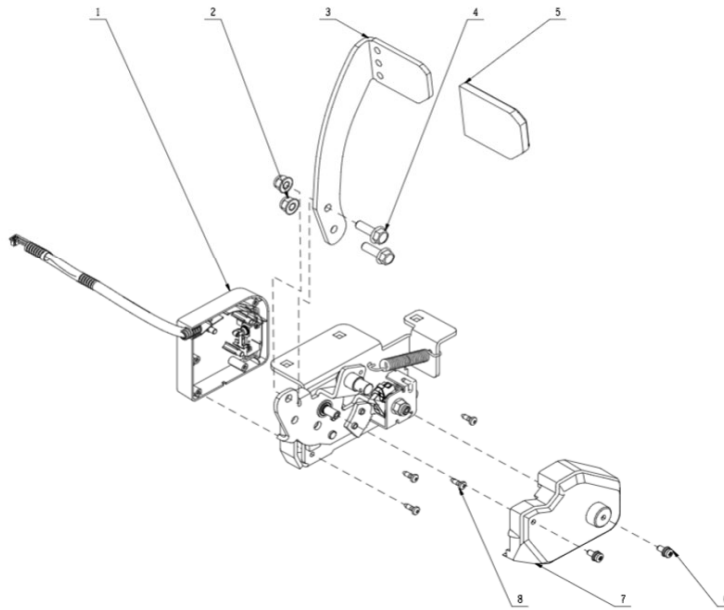

KEES VAN DER SPEK
 HOUT- EN METAALWERK
 1815 ER AAR

Product Description: Zero Turn Riding Mower
 Model Number: ZT5200E-L
 Body Number: 2829451001S01
 Version: A
 Issue Date: 2022/11/25

204

204-1	5640351001	Hexagon Flange Head Screw with Shoulder	2
204-2	3660807001	Compression Spring	2
204-3	5650740001	Plain Washer	2
204-4	2827705002	Magnetic Holder Assembly	1
204-5	2827703001	Rotating Lever	2
204-6	2827704002	Magnetic Holder Assembly	1
204-7	5620352002	Screw with Washer	4
204-8	5610021001	Tapping Screw	4
204-9	5630267001	Nut	4
204-10	2827259001	Right Hall PCB Box	1
204-11	2827260001	Left Hall PCB Box	1

KES VAN DER SPEK
 HOUT- EN METAALWERK
 1815 ER AAR

205-1	4860770001	Lamp Wire Harness	2
205-2	2831393001	Control Electric Assembly	1
205-3	4891966002	LED PCBA	1
205-4	5610021001	Tapping Screw	10
205-5	4891967002	LED PCBA	1
205-6	3900346002	Transparent Cap Assembly	1
205-7	3900344002	Transparent Guard Assembly	1
205-8	3900345002	Transparent Guard Assembly	1
205-9	3130877001	Front Frame	1
205-10	5610305002	Tapping Screw	4

Product Description: Zero Turn Riding Mower
Model Number: ZT5200E-L
Body Number: 2827245002S01
Version: A
Issue Date: 2022/11/25

206

206-1	2827480002	Switch Box Assembly	1
206-2	5630371001	Prevailing Torque Type Hexagon Lock Nut with Flange	4
206-3	3707284001	Pedal	1
206-4	5640354001	Flange Bolt-Large Series	2
206-5	3580060001	Rubber Sleeve	1
206-6	5620352002	Screw with Washer	3
206-7	3130932001	Seal Packing Case	1
206-8	5620377003	Hexagon Socket Screw	4