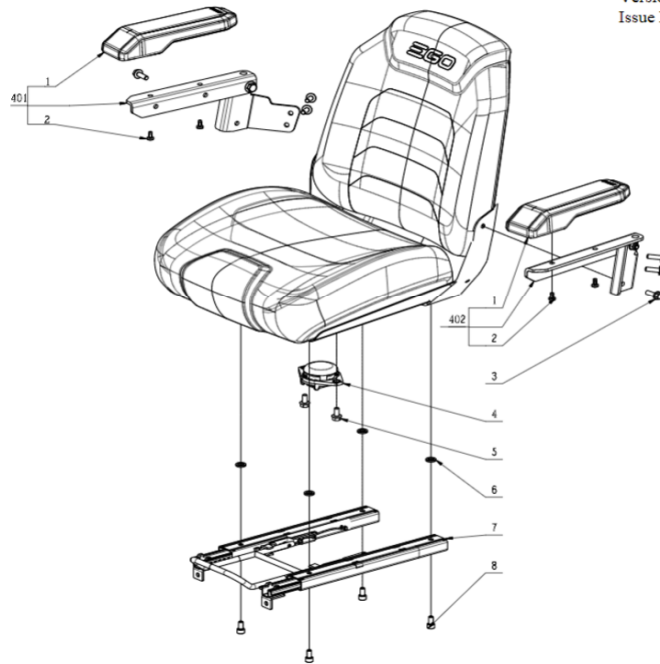

KEES VAN DER SPEK
TUIN EN PARKMACHINES * TER AAR

Product Description: Zero Turn Riding Mower
 Model Number: ZT5200E-L
 Body Number: 2827431003S01
 Version: A
 Issue Date: 2022/11/25

210

210-1	2827438001	LCD Assembly	1
210-2	3130995001	Control Panel	1
210-3	4870762001	Push Switch	1
210-4	4870764001	Push Switch	1
210-5	3660812001	Torsion Spring	1
210-6	3322835001	Phone Box Cover	1
210-7	3131078001	Phone Box	1
210-8	2830779001	Switch Electric Assembly	1
210-9	4860791002	Type-C Male-female Wire	1
210-10	3131055001	Wire Holder	2
210-11	3580076001	Rubber Sleeve	2
210-12	4860782001	Wiring Harness	1
210-13	5620377003	Hexagon Socket Screw	19
210-14	3122798001	Cord Anchorage	3
210-15	5610305002	Tapping Screw	3
210-16	2830790001	LED Electric Assembly	1
210-17	3131077001	LED Holder	1
210-18	3131076001	LED Cover	1
210-19	3130996001	Control Box Base	1
210-20	2244800001	Nameplate	1
210-21	3130904002	Right Cover	1
210-22	5620377003	Hexagon Socket Screw	3
210-23	2244807002	Brand Label	1
210-24	3131105001	Right Cover Plate	1
210-25	4860777001	Wiring Harness	1
210-26	3700367001	Cord Anchorage	4
210-27	5610021001	Tapping Screw	4
210-28	2244798002	Brand Label	1
210-401	2827437001	Control Box Assembly	1

KEES VAN DER SPEK
 HOUT EN METAAL
 1800-353-3535

Product Description: Zero Turn Riding Mower
 Model Number: ZT5200E-L
 Body Number: 2827269001S01
 Version: A
 Issue Date: 2022/11/25

211

211-1	3402283001	Armrest	1
211-2	5610388001	Hexalobular Socket Thread Forming Screw	2
211-3	5640354001	Flange Bolt-Large Series	6
211-4	4870579001	Switch Assembly	1
211-5	5640222001	Hexagon Flange Bolt	2
211-6	3550110002	Washer	4
211-7	2827473001	Guide Rail Assembly	1
211-8	5620021004	Hexagon Socket Screw	4
211-401	2827759001	Right Armrest Assembly	1
211-402	2827760001	Left Armrest Assembly	1