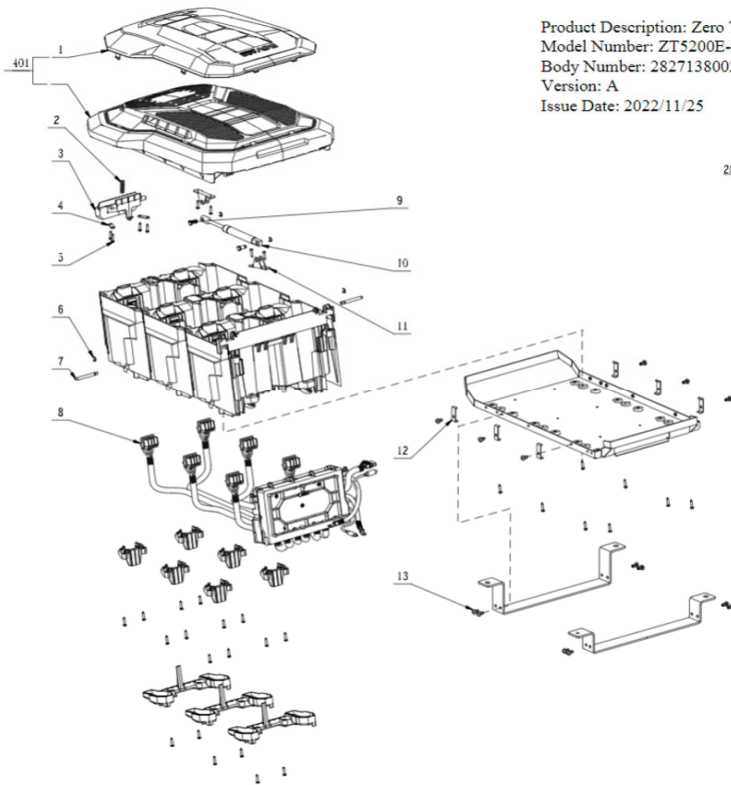

Product Description: Zero Turn Riding Mower
Model Number: ZT5200E-L
Body Number: 2827138002S02
Version: A
Issue Date: 2022/11/25

201

201-1	3130889001	Rear Transparent Guard	1
201-2	3660705002	Compression Spring	1
201-3	3130964001	Latch	1
201-4	3706580001	Clamp	2
201-5	5620157006	Hexagon Socket Screw	54
201-6	5660305001	E Ring	4
201-7	3553477001	Spindle	2
201-8	2830882001	BMS Electric Assembly	1
201-9	5670559001	Pin Shaft	2
201-10	3660805001	Gas Spring	1
201-11	3707349001	Support Base	2
201-12	3707351001	Hook	6
201-13	5610388001	Hexalobular Socket Thread Forming Screw	14
201-401	2827772001	Battery Box Cover Assembly	1

KEES VAN DER SPEK
VERLENDE WERKSPESPECIALIST
2022