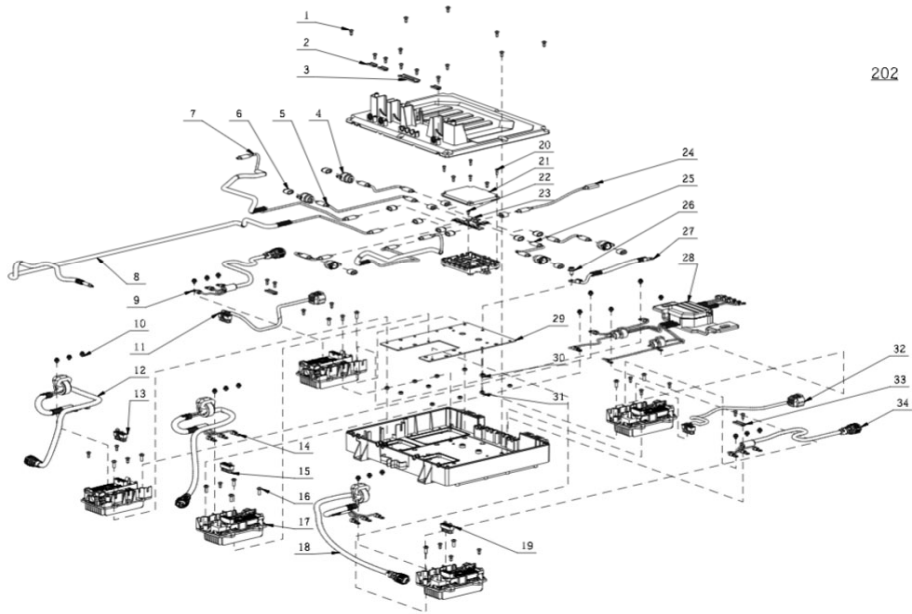

Product Description: Zero Turn Riding Mower
Model Number: ZT5200E-L
Body Number: 2829387001S01
Version: A
Issue Date: 2022/10/18

202

Page 1 of 1

202-1	5620377003	Hexagon Socket Screw	32
202-2	3700367001	Cord Anchorage	3
202-3	3708930001	Cord Anchorage	1
202-4	3131055001	Wire Holder	5
202-5	4860792003	Type-C Male-male Wire	1
202-6	3580076001	Rubber Sleeve	5
202-7	4860797002	Type-C Male-male Wire	1
202-8	4860797001	Type-C Male-male Wire	1
202-9	4861056001	Motor Wire Harness	1
202-10	5620618001	Screw with Washer	20
202-11	4860788001	Wire Harness	1
202-12	4861140001	Motor Wire Harness	1
202-13	4860786001	Motor Wiring Harness	1
202-14	4861140002	Motor Wire Harness	1
202-15	4861006001	Motor Wiring Harness	1
202-16	5620051009	Screw	12
202-17	2829376001	Control Electric Assembly	5
202-18	4861140003	Motor Wire Harness	1
202-19	4860785001	Motor Wiring Harness	1
202-20	5610305002	Tapping Screw	1
202-21	3900369002	PCB Box	1
202-22	5610021001	Tapping Screw	1
202-23	4891968001	Connecting PCBA	1
202-24	4860791003	Type-C Male-female Wire	1
202-25	4860792004	Type-C Male-male Wire	1
202-26	5640373001	Hex Serrated Flange Screw	1
202-27	4860768002	Host Power Wire Harness	1
202-28	2829642001	Magnet Ring Assembly	1
202-29	3707400001	Base Plate	1
202-30	5630015001	Prevailing Torque Hexagon Nut	1
202-31	5630006003	Prevailing Torque Hexagon Nut	10
202-32	4860789001	Wire Harness	1
202-33	3707407001	Cord Anchorage	2
202-34	4861056002	Motor Wire Harness	1