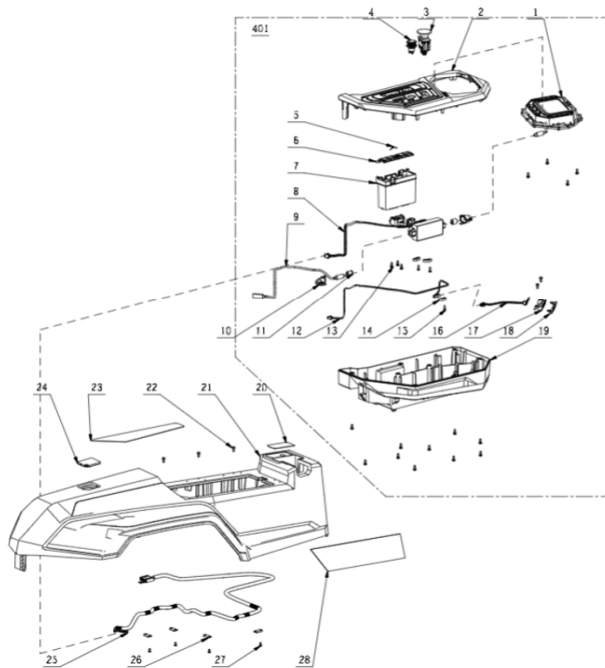

Product Description: Zero Turn Riding Mower
Model Number: ZT5200E-L
Body Number: 2827270002S01
Version: A
Issue Date: 2022/11/25

209

209-1	2827628001	L R Indicator Cover Set	1
209-2	5620377003	Hexagon Socket Screw	6
209-3	3707406001	Wire Holder	2
209-4	3900385001	Guard Assembly	1
209-5	2830770001	LED Electric Assembly	1

KEES VAN DER SPEK
TUIN EN PARKMACHINES * TER AAR

Product Description: Zero Turn Riding Mower
 Model Number: ZT5200E-L
 Body Number: 2827431003S01
 Version: A
 Issue Date: 2022/11/25

210

210-1	2827438001	LCD Assembly	1
210-2	3130995001	Control Panel	1
210-3	4870762001	Push Switch	1
210-4	4870764001	Push Switch	1
210-5	3660812001	Torsion Spring	1
210-6	3322835001	Phone Box Cover	1
210-7	3131078001	Phone Box	1
210-8	2830779001	Switch Electric Assembly	1
210-9	4860791002	Type-C Male-female Wire	1
210-10	3131055001	Wire Holder	2
210-11	3580076001	Rubber Sleeve	2
210-12	4860782001	Wiring Harness	1
210-13	5620377003	Hexagon Socket Screw	19
210-14	3122798001	Cord Anchorage	3
210-15	5610305002	Tapping Screw	3
210-16	2830790001	LED Electric Assembly	1
210-17	3131077001	LED Holder	1
210-18	3131076001	LED Cover	1
210-19	3130996001	Control Box Base	1
210-20	2244800001	Nameplate	1
210-21	3130904002	Right Cover	1
210-22	5620377003	Hexagon Socket Screw	3
210-23	2244807002	Brand Label	1
210-24	3131105001	Right Cover Plate	1
210-25	4860777001	Wiring Harness	1
210-26	3700367001	Cord Anchorage	4
210-27	5610021001	Tapping Screw	4
210-28	2244798002	Brand Label	1
210-401	2827437001	Control Box Assembly	1