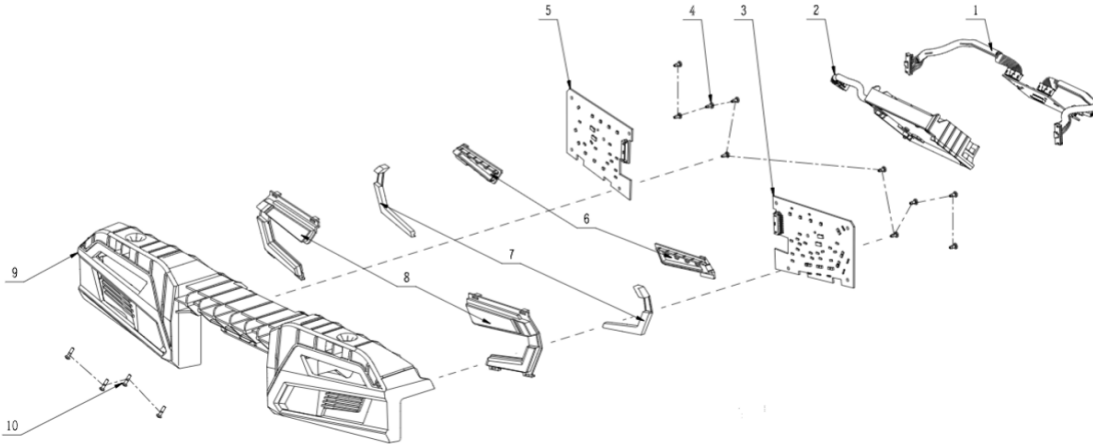

205-1	4860770001	Lamp Wire Harness	2
205-2	2831393001	Control Electric Assembly	1
205-3	4891966002	LED PCBA	1
205-4	5610021001	Tapping Screw	10
205-5	4891967002	LED PCBA	1
205-6	3900346002	Transparent Cap Assembly	1
205-7	3900344002	Transparent Guard Assembly	1
205-8	3900345002	Transparent Guard Assembly	1
205-9	3130877001	Front Frame	1
205-10	5610305002	Tapping Screw	4