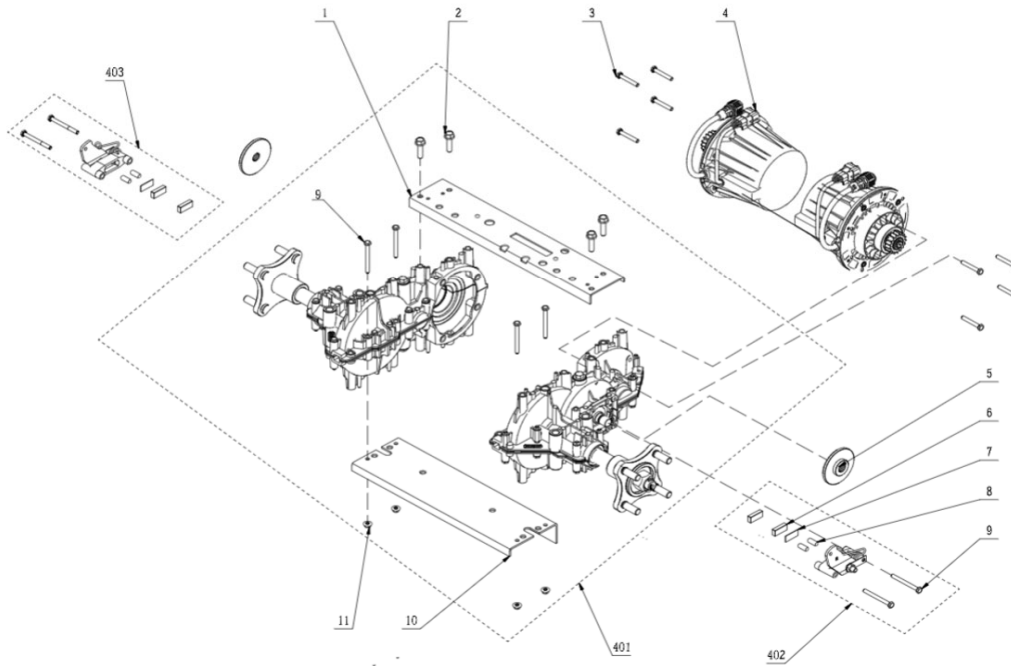

Product Description: Zero Turn Riding Mower
Model Number: ZT5200E-L
Body Number: 2827266001S01
Version: A
Issue Date: 2022/11/25

203

203-1	3707424001	Connecting Plate	1
203-2	5640361001	Hexagon Flange Head Thread Forming Screw	4
203-3	5640247002	Hexagon Head Bolt	8
203-4	2730318001	DC Motor	2
203-5	3553570001	Brake Disc	2
203-6	3521235001	Friction Block	2
203-7	3707277001	Scaleboard	1
203-8	5670552001	Parallel Pin	2
203-9	5640009003	Hexagon Head Bolt	4
203-10	3707423001	Connecting Plate	1
203-11	5630244004	Nut	4
203-401	2827439002	Gear Case Assembly	1
203-402	2827528002	Right Bracket Assembly	1
203-403	2827525002	Left Bracket Assembly	1

KEES VAN DER SPEK
HOUT- EN METAALWERK
1815 ER AAR