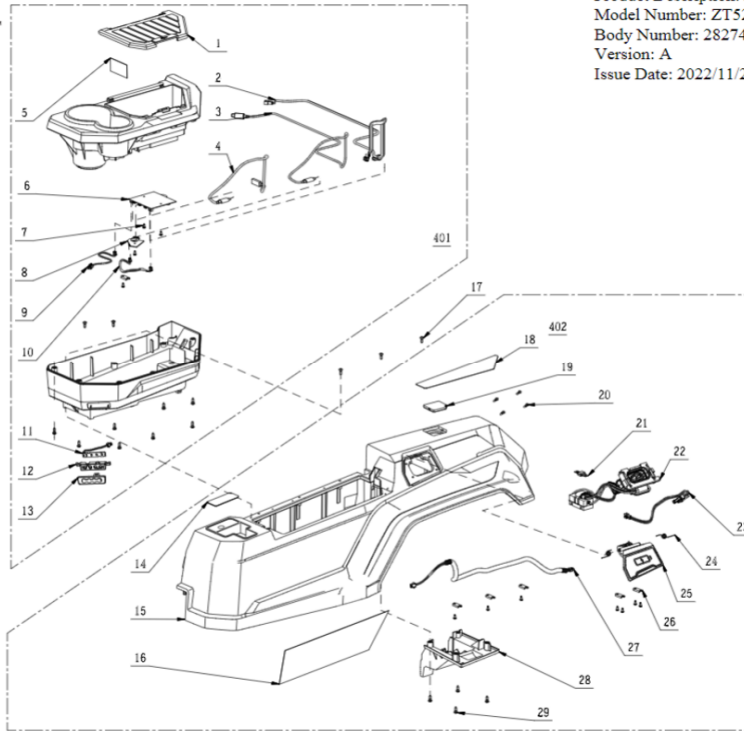

Product Description: Zero Turn Riding Mower
 Model Number: ZT5200E-L
 Body Number: 2827406003S01
 Version: A
 Issue Date: 2022/11/25

208

208-1	3403155001	Storage Box Overturn	1
208-2	4860775001	Wiring Harness	1
208-3	4860792001	Type-C Male-male Wire	1
208-4	4860791001	Type-C Male-female Wire	1
208-5	2244808004	Nameplate	1
208-6	4891973002	USB PCBA	1
208-7	5610021001	Tapping Screw	4
208-8	4891964001	USB PCBA	1
208-9	4860773001	Wiring Harness	1
208-10	4860774001	USB Cable	1
208-11	2830790001	LED Electric Assembly	1
208-12	3131122001	LED Holder	1
208-13	3131076001	LED Cover	1
208-14	2244800002	Brand Label	1
208-15	3130900002	Left Cover	1
208-16	2244798001	Brand Label	1
208-17	5620377003	Hexagon Socket Screw	11
208-18	2244807001	Brand Label	1
208-19	3131104001	Left Cover Plate	1
208-20	5610305002	Tapping Screw	4
208-21	4970354001	Fuse	1
208-22	4860796001	Charging Harness Assembly	1
208-23	4870766001	Switch Assembly	1
208-24	3660810001	Torsion Spring	2
208-25	3131010001	Charging Port Cover	1
208-26	3700367001	Cord Anchorage	1
208-27	4860771001	Wiring Harness	1
208-28	3131007001	Lower Housing	1
208-29	5620377003	Hexagon Socket Screw	11
208-401	2827407003	Storage Box Assembly	1
208-402	2827462003	Left Cover Set	1