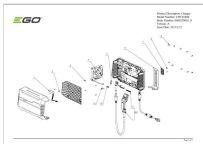

Explosion diagram_CHV1600E_A_22-0119.pdf

Date created: 2022-01-19T07:25:02:000+0000

Date Changed: 2022-01-19T07:25:02:000+0000